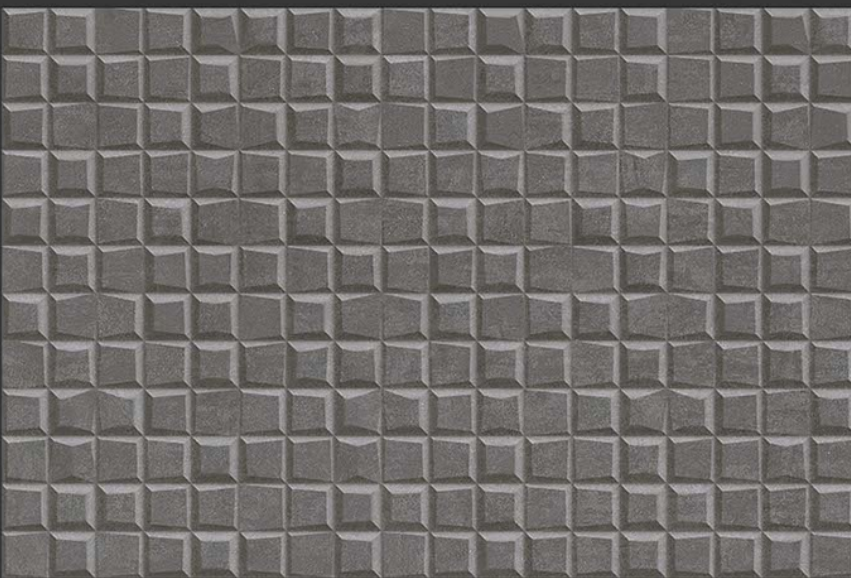

WALL

CORRECT  
RECTIFIED

3D

HIGH  
DEFINATION

[WWW.VIVANTACERAMIC.COM](http://WWW.VIVANTACERAMIC.COM)

DIGITAL  
WALL TILES  
300X450MM GLOSSY

1142-L

1142-A HL