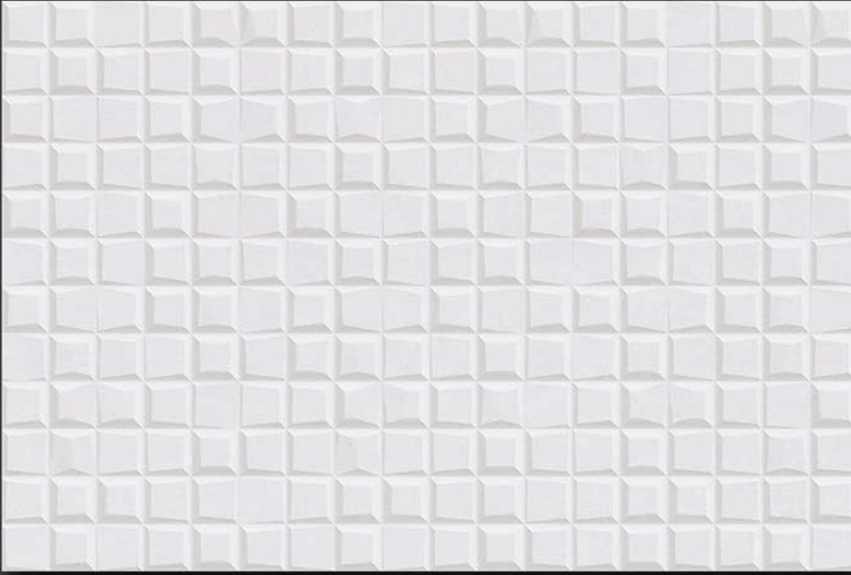

DIGITAL
WALL TILES
300X450MM GLOSSY

1142-L