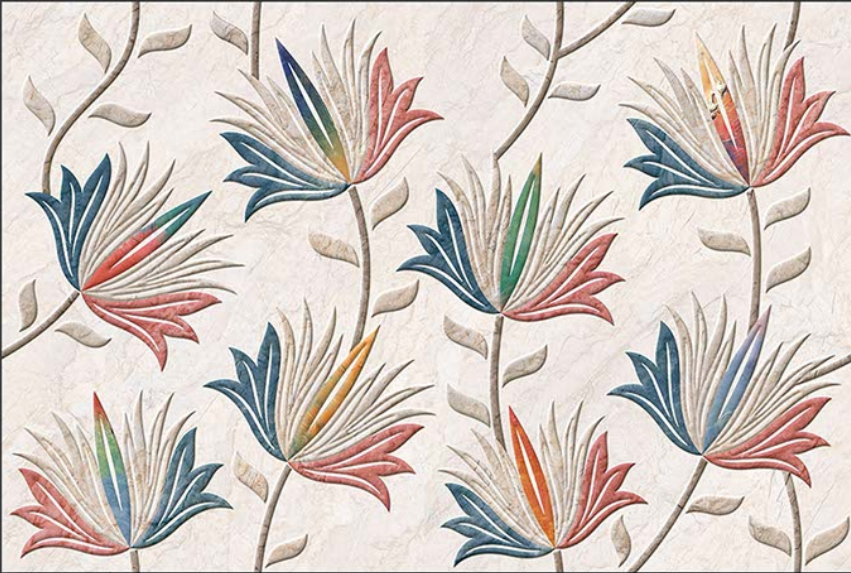

WALL

CORRECT  
RECTIFIED

3D

HIGH  
DEFINATION

[WWW.VIVANTACERAMIC.COM](http://WWW.VIVANTACERAMIC.COM)

DIGITAL  
WALL TILES  
300X450MM GLOSSY

  
VIVANTA  
CERAMIC PVT. LTD

1136-L