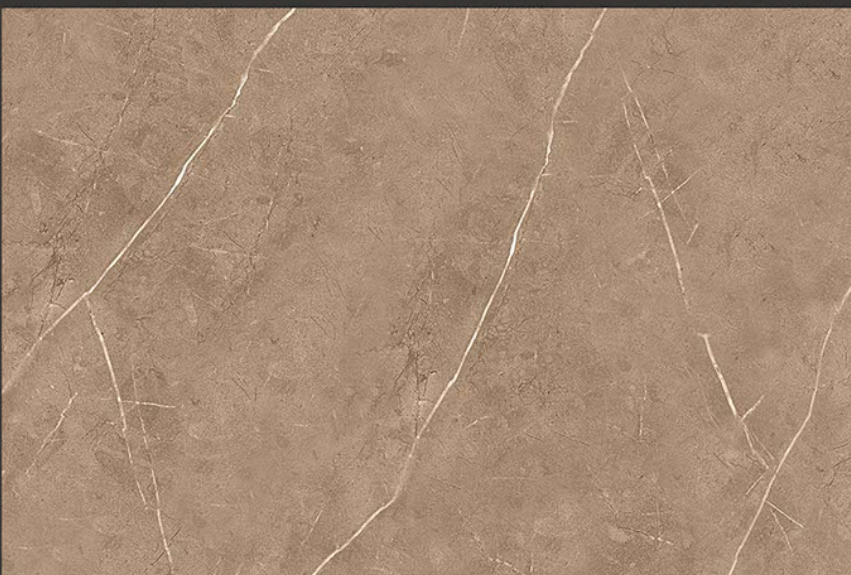

1132-D

GLOSSY

WATERPROOF

WALL

CORRECT
RECTIFIED

3D

HIGH
DEFINATION

WWW.VIVANTACERAMIC.COM