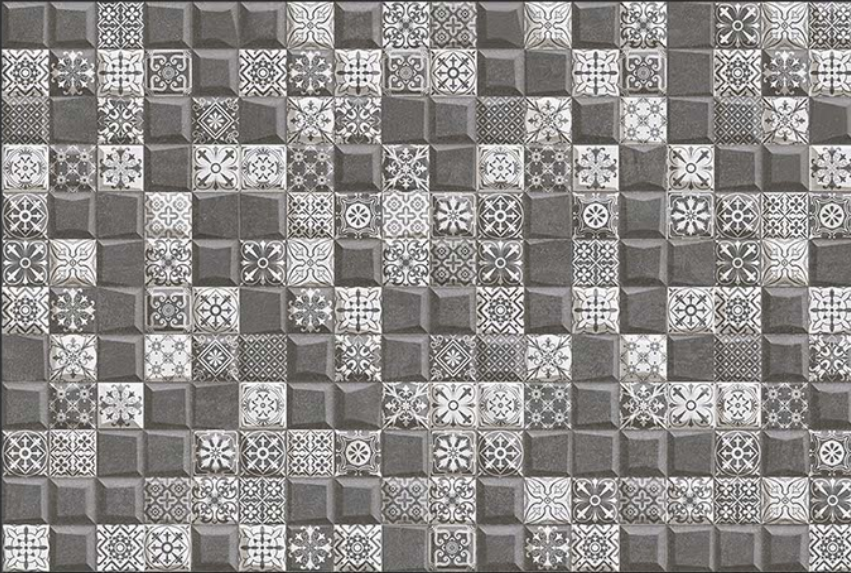

WALL

CORRECT  
RECTIFIED

3D

HIGH  
DEFINATION

[WWW.VIVANTACERAMIC.COM](http://WWW.VIVANTACERAMIC.COM)

DIGITAL  
WALL TILES  
300X450MM GLOSSY

1142-L

1142-A HL