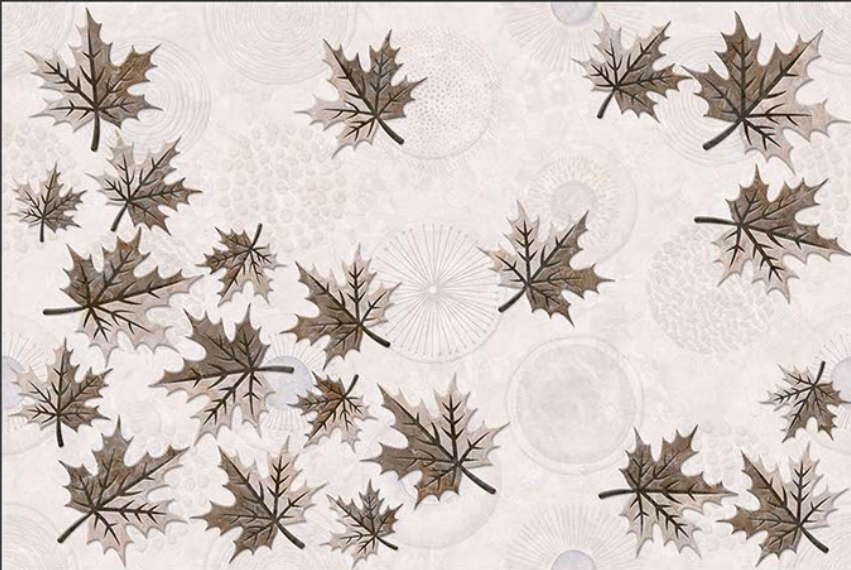

DIGITAL
WALL TILES
300X450MM GLOSSY

VIVANTA
CERAMIC PVT . LTD

1113-A HL

GLOSSY

WATERPROOF

WALL

CORRECT
RECTIFIED

3D

HIGH
DEFINATION

WWW.VIVANTACERAMIC.COM