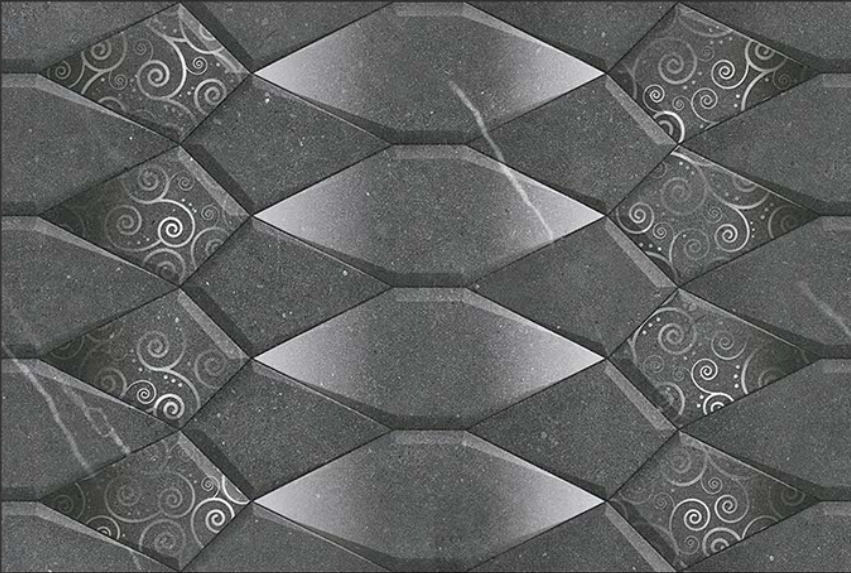

DIGITAL
WALL TILES
300X450MM GLOSSY

VIVANTA
CERAMIC PVT. LTD

1114-B HL

GLOSSY

WATERPROOF

WALL

CORRECT
RECTIFIED

3D

HIGH
DEFINATION

WWW.VIVANTACERAMIC.COM