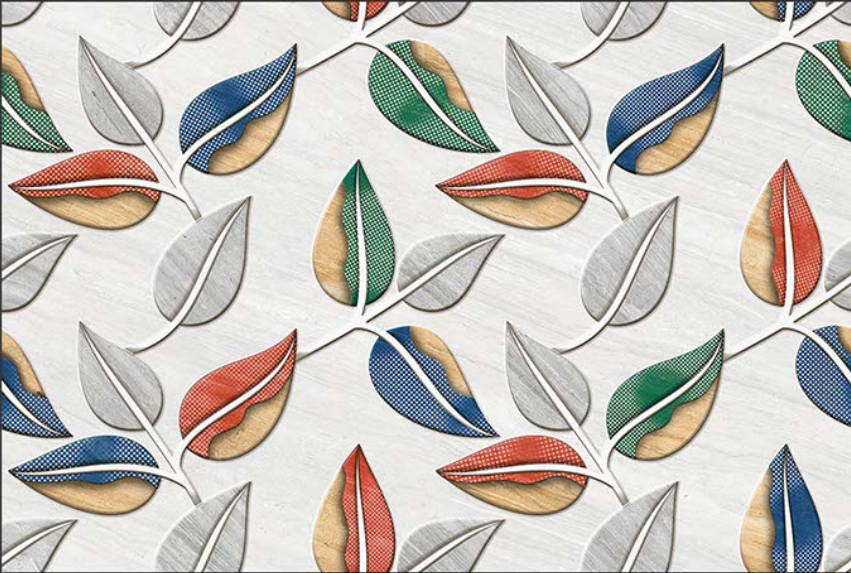

  
VIVANTA  
CERAMIC PVT. LTD

1146-L

1146-A HL

1146-D

GLOSSY

WATERPROOF

WALL

CORRECT  
RECTIFIED