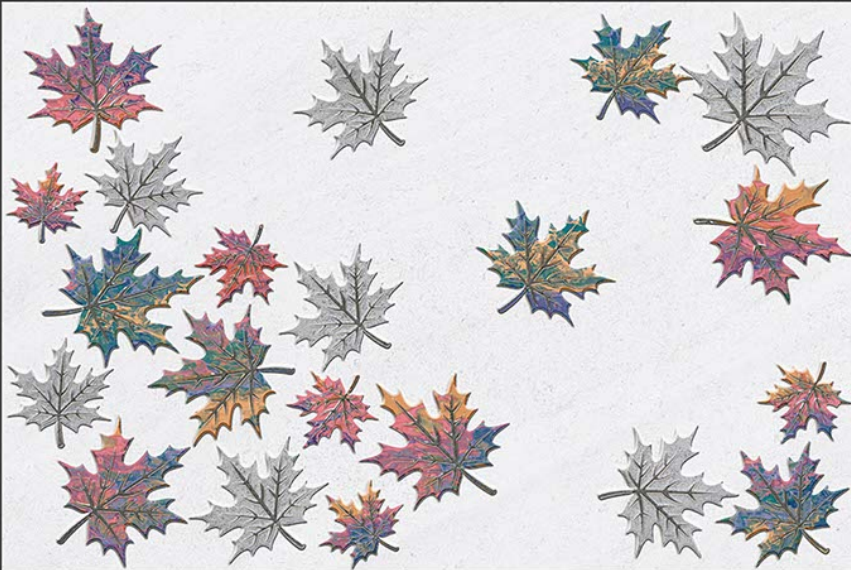

3D

HIGH  
DEFINATION

[WWW.VIVANTACERAMIC.COM](http://WWW.VIVANTACERAMIC.COM)

DIGITAL  
WALL TILES  
300X450MM GLOSSY

  
VIVANTA  
CERAMIC PVT . LTD

1150-L

1150-B HL

1150-D