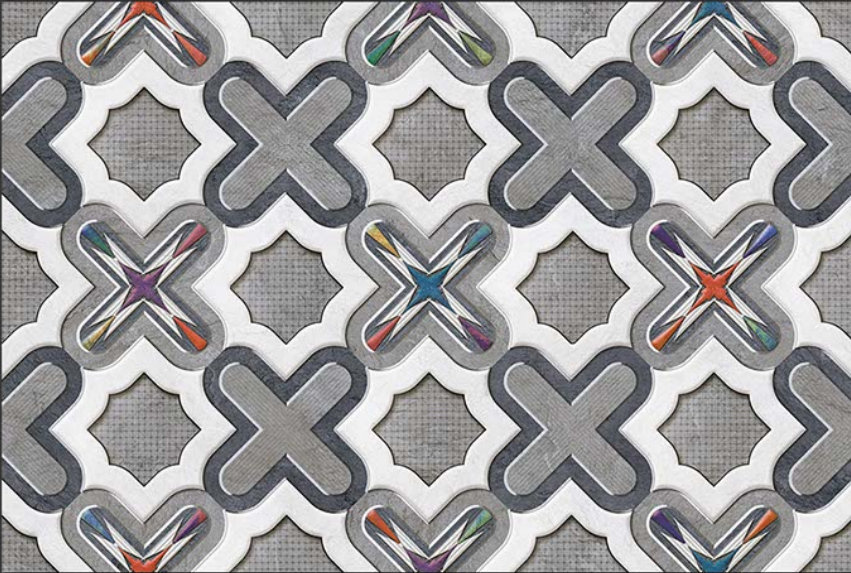

DIGITAL
WALL TILES
300X450MM GLOSSY

VIVANTA
CERAMIC PVT. LTD

1147-A HL

GLOSSY

WATERPROOF

WALL

CORRECT
RECTIFIED

3D

HIGH
DEFINATION

WWW.VIVANTACERAMIC.COM