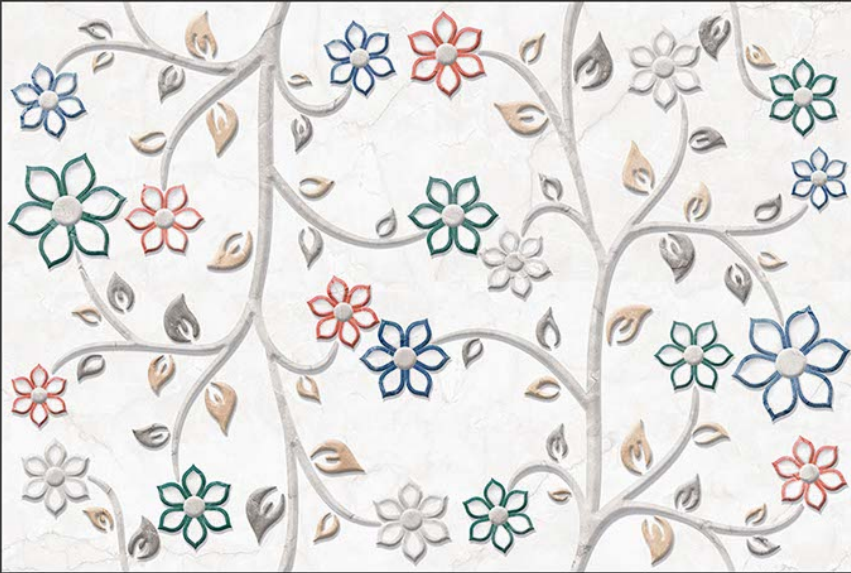

DIGITAL
WALL TILES
300X450MM GLOSSY

VIVANTA
CERAMIC PVT. LTD

1162-B HL

GLOSSY

WATERPROOF

WALL

CORRECT
RECTIFIED

3D

HIGH
DEFINATION

WWW.VIVANTACERAMIC.COM