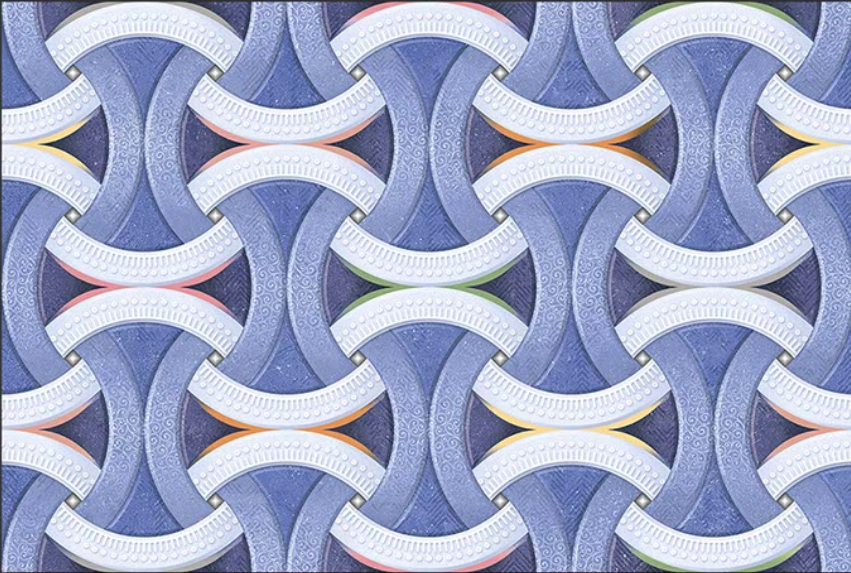

DIGITAL
WALL TILES
300X450MM GLOSSY

VIVANTA
CERAMIC PVT. LTD

1186-A HL

GLOSSY

WATERPROOF

WALL

CORRECT
RECTIFIED

3D

HIGH
DEFINATION

WWW.VIVANTACERAMIC.COM