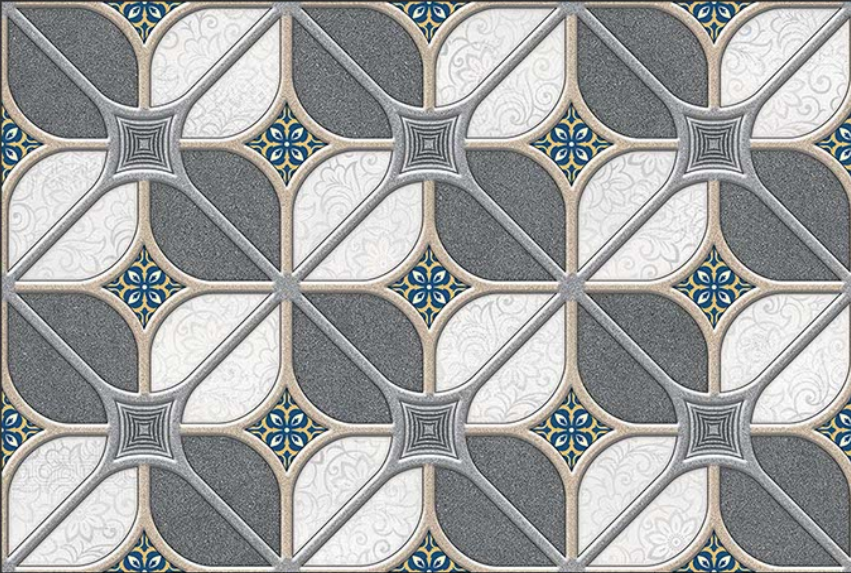

DIGITAL
WALL TILES
300X450MM GLOSSY

VIVANTA
CERAMIC PVT . LTD

1169-A HL

GLOSSY

WATERPROOF

WALL

CORRECT
RECTIFIED

3D

HIGH
DEFINATION

WWW.VIVANTACERAMIC.COM