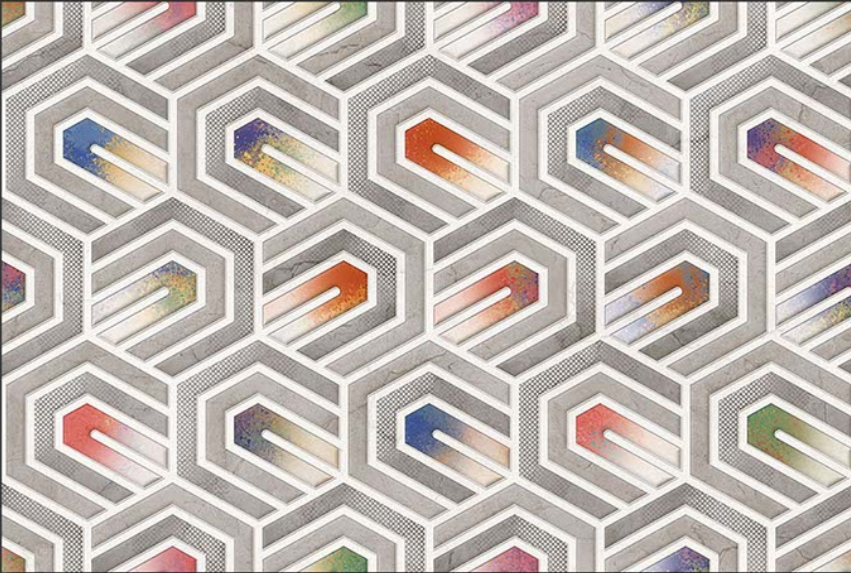

DIGITAL
WALL TILES
300X450MM GLOSSY

VIVANTA
CERAMIC PVT . LTD

1171-A HL

GLOSSY

WATERPROOF

WALL

CORRECT
RECTIFIED

3D

HIGH
DEFINATION

WWW.VIVANTACERAMIC.COM