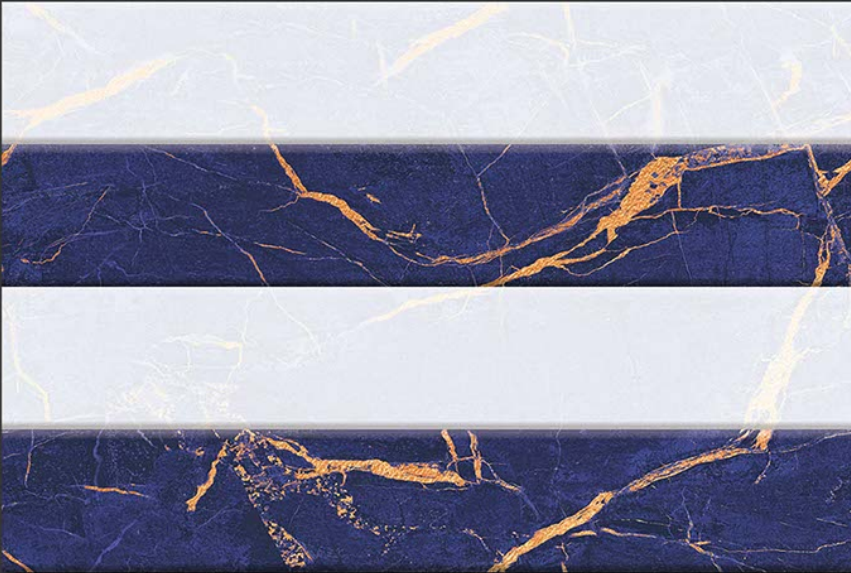

DIGITAL
WALL TILES
300X450MM GLOSSY

VIVANTA
CERAMIC PVT . LTD

1189-A HL

GLOSSY

WATERPROOF

WALL

CORRECT
RECTIFIED

3D

HIGH
DEFINATION

WWW.VIVANTACERAMIC.COM