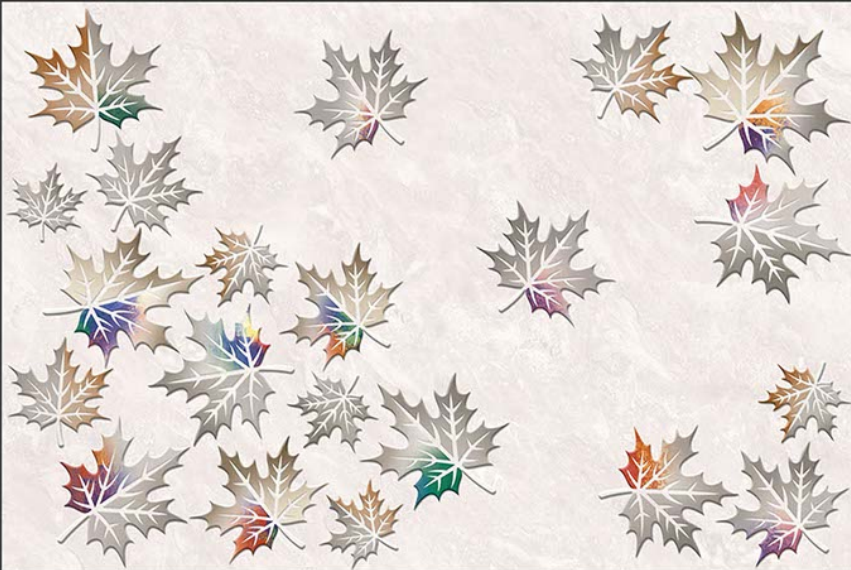

1159-A HL

1159-D

GLOSSY

WATERPROOF

WALL

CORRECT
RECTIFIED

3D

HIGH
DEFINATION