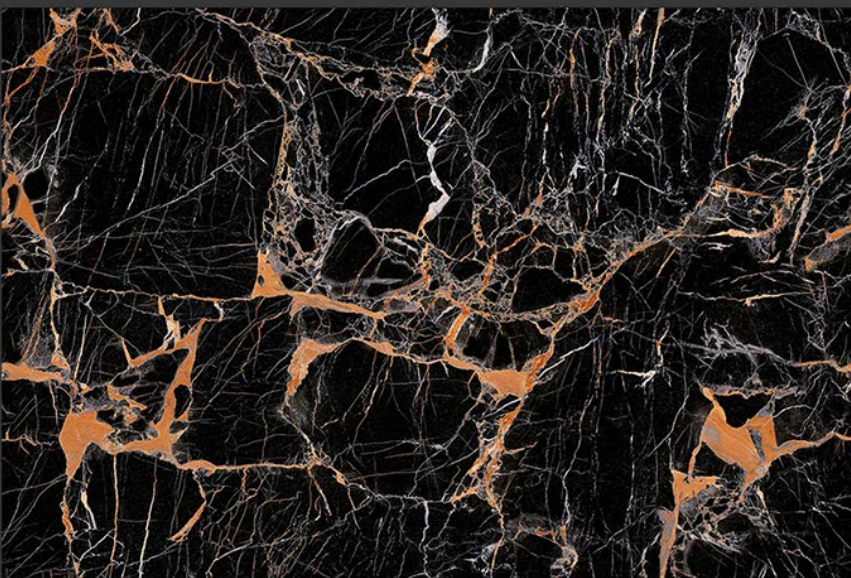

1160-D

GLOSSY

WATERPROOF

WALL

CORRECT
RECTIFIED

3D

HIGH
DEFINATION

WWW.VIVANTACERAMIC.COM