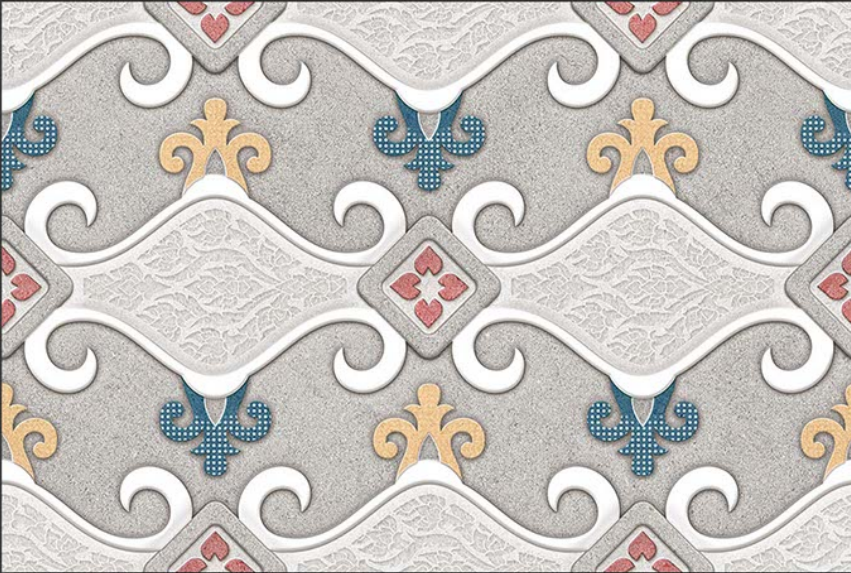

CORRECT
RECTIFIED

3D

HIGH
DEFINATION

WWW.VIVANTACERAMIC.COM

DIGITAL
WALL TILES
300X450MM GLOSSY

VIVANTA
CERAMIC PVT. LTD

1199-L

1199-A HL