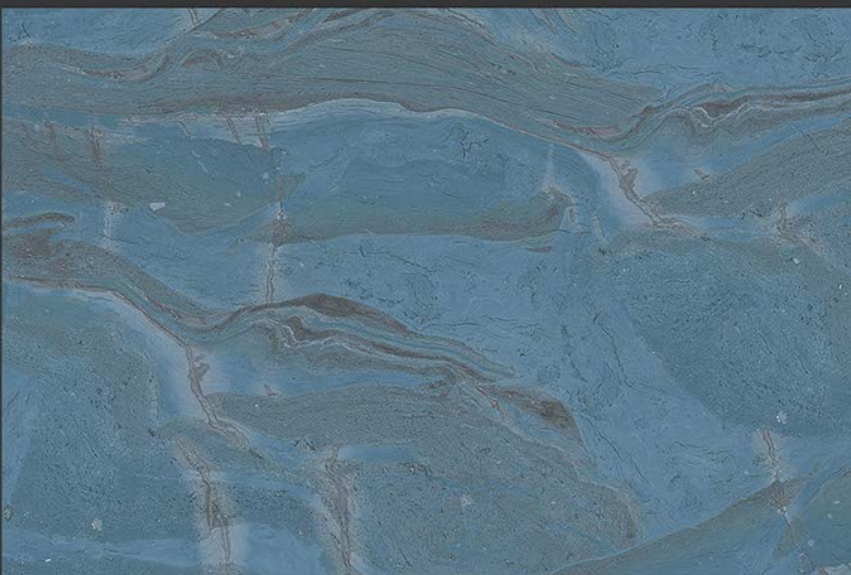

1190-D

GLOSSY

WATERPROOF

WALL

CORRECT
RECTIFIED

3D

HIGH
DEFINATION

WWW.VIVANTACERAMIC.COM