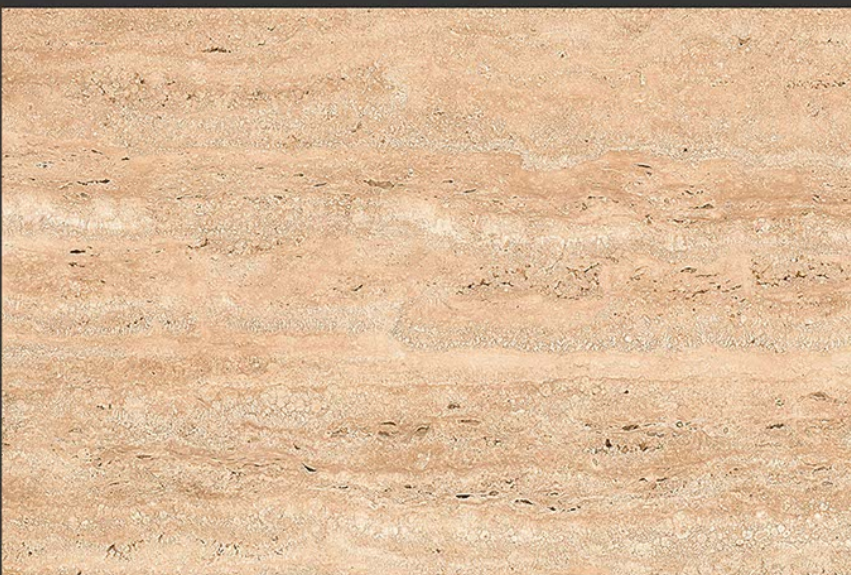

DIGITAL
WALL TILES
300X450MM GLOSSY

VIVANTA
CERAMIC PVT . LTD

1188-L

1188-A HL

1188-D

GLOSSY

WATERPROOF

WALL