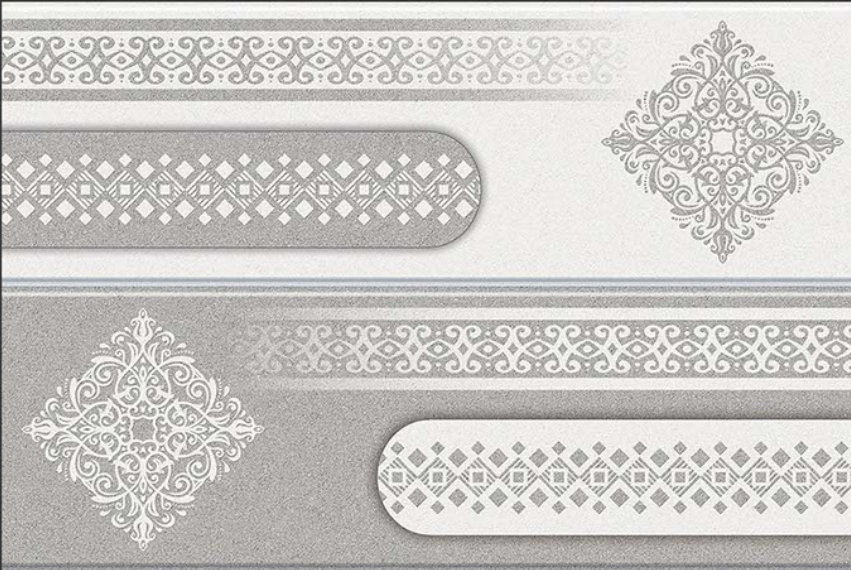

DIGITAL
WALL TILES
300X450MM GLOSSY

VIVANTA
CERAMIC PVT . LTD

1182-A HL

GLOSSY

WATERPROOF

WALL

CORRECT
RECTIFIED

3D

HIGH
DEFINATION

WWW.VIVANTACERAMIC.COM