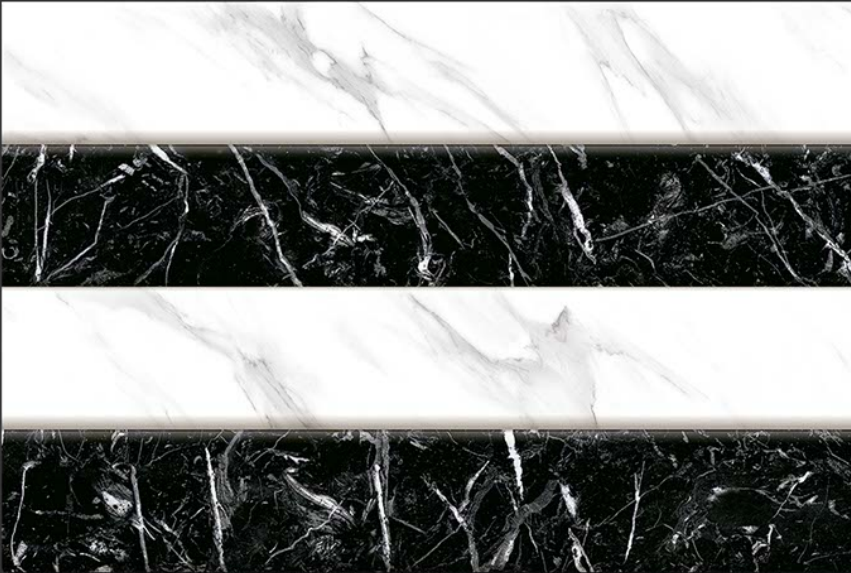

CORRECT
RECTIFIED

3D

HIGH
DEFINATION

DIGITAL
WALL TILES
300X450MM GLOSSY

VIVANTA
CERAMIC PVT . LTD

1295-L

1295-B HL

1295-D