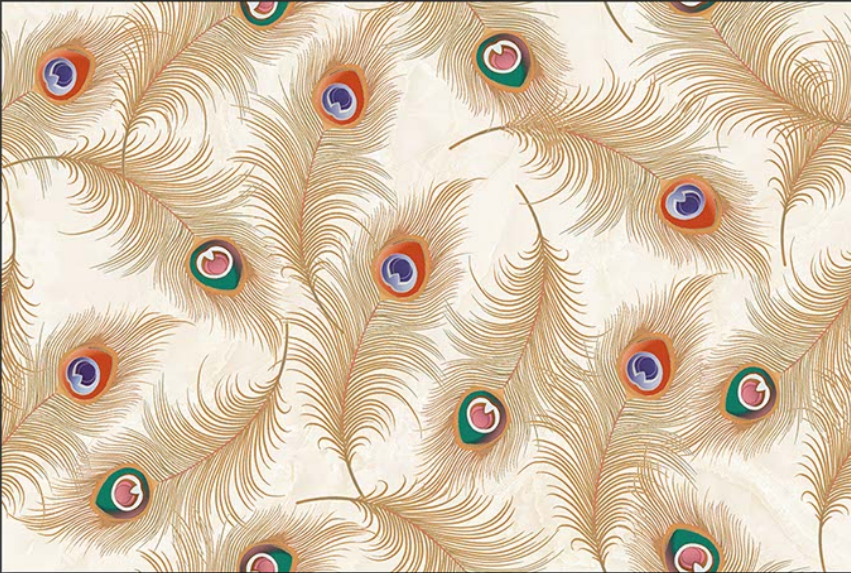

DIGITAL
WALL TILES
300X450MM GLOSSY

VIVANTA
CERAMIC PVT . LTD

1281-A HL

GLOSSY

WATERPROOF

WALL

CORRECT
RECTIFIED

3D

HIGH
DEFINATION

WWW.VIVANTACERAMIC.COM