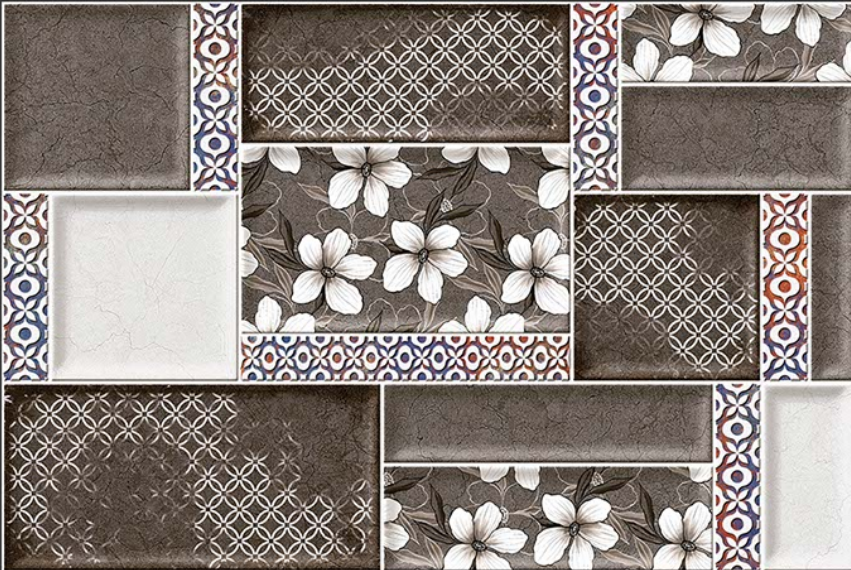

DIGITAL
WALL TILES
300X450MM GLOSSY

VIVANTA
CERAMIC PVT. LTD

1226-C HL

GLOSSY

WATERPROOF

WALL

CORRECT
RECTIFIED

3D

HIGH
DEFINATION

WWW.VIVANTACERAMIC.COM