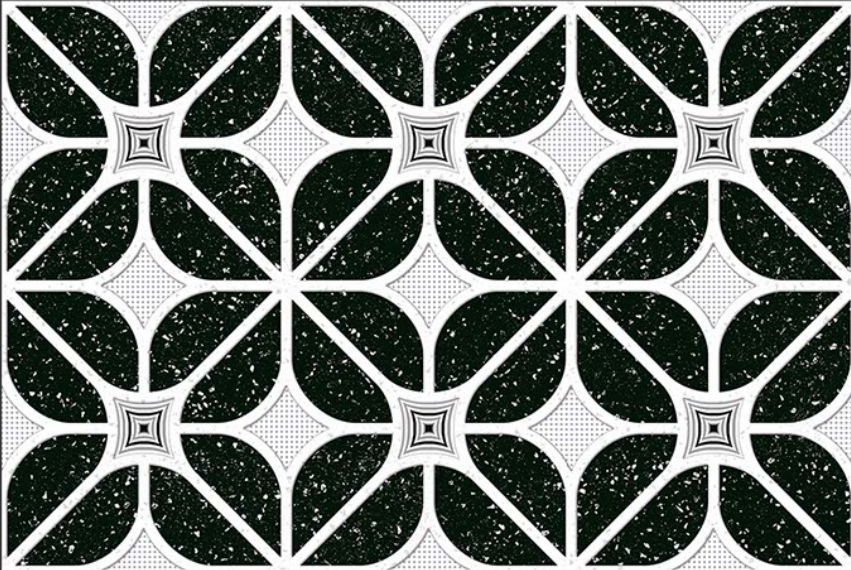

3D

HIGH
DEFINATION

WWW.VIVANTACERAMIC.COM

DIGITAL
WALL TILES
300X450MM GLOSSY

VIVANTA
CERAMIC PVT. LTD

1287-L

1287-A HL

1287-D