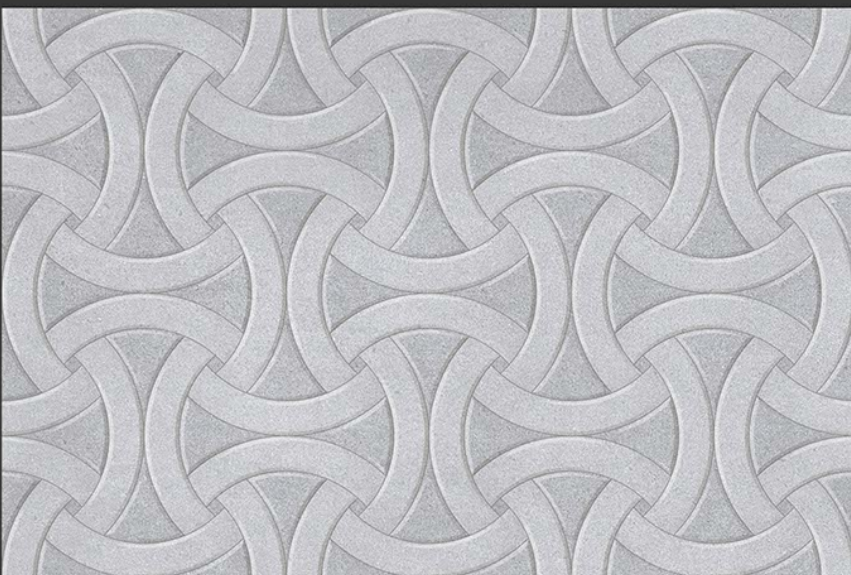

1285-D

GLOSSY

WATERPROOF

WALL

CORRECT
RECTIFIED

3D

HIGH
DEFINATION

WWW.VIVANTACERAMIC.COM