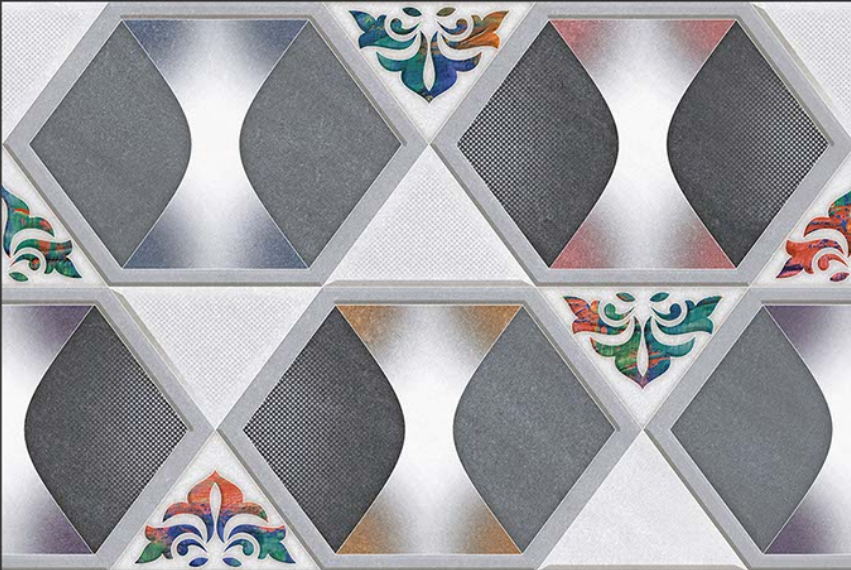

DIGITAL
WALL TILES
300X450MM GLOSSY

VIVANTA
CERAMIC PVT. LTD

1206-A HL

GLOSSY

WATERPROOF

WALL

CORRECT
RECTIFIED

3D

HIGH
DEFINATION

WWW.VIVANTACERAMIC.COM