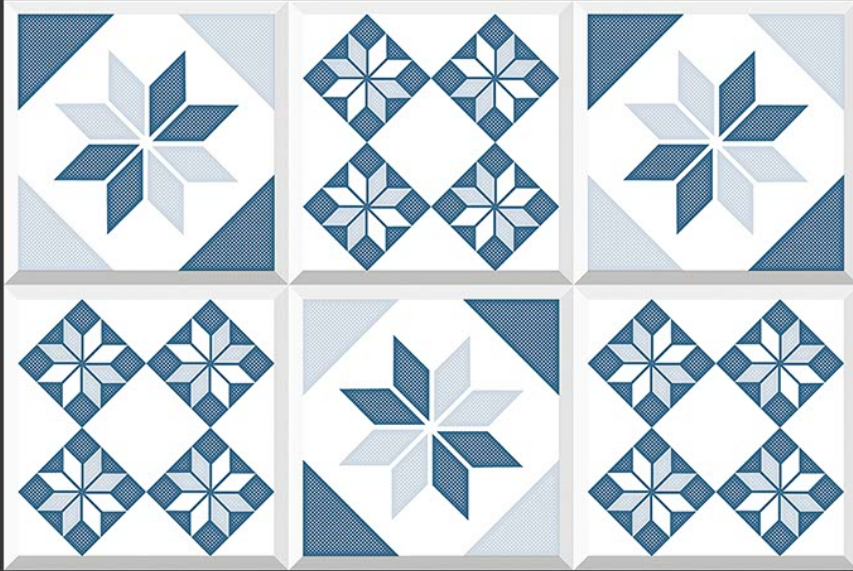

DIGITAL
WALL TILES
300X450MM GLOSSY

VIVANTA
CERAMIC PVT. LTD

1297-C HL

GLOSSY

WATERPROOF

WALL

CORRECT
RECTIFIED

3D

HIGH
DEFINATION

WWW.VIVANTACERAMIC.COM