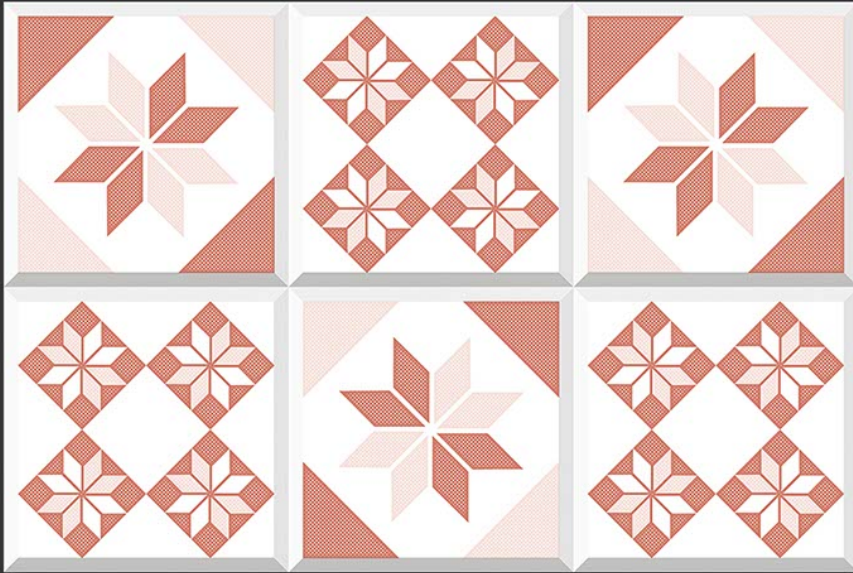

DIGITAL
WALL TILES
300X450MM GLOSSY

VIVANTA
CERAMIC PVT. LTD

1297-A HL

GLOSSY

WATERPROOF

WALL

CORRECT
RECTIFIED

3D

HIGH
DEFINATION

WWW.VIVANTACERAMIC.COM