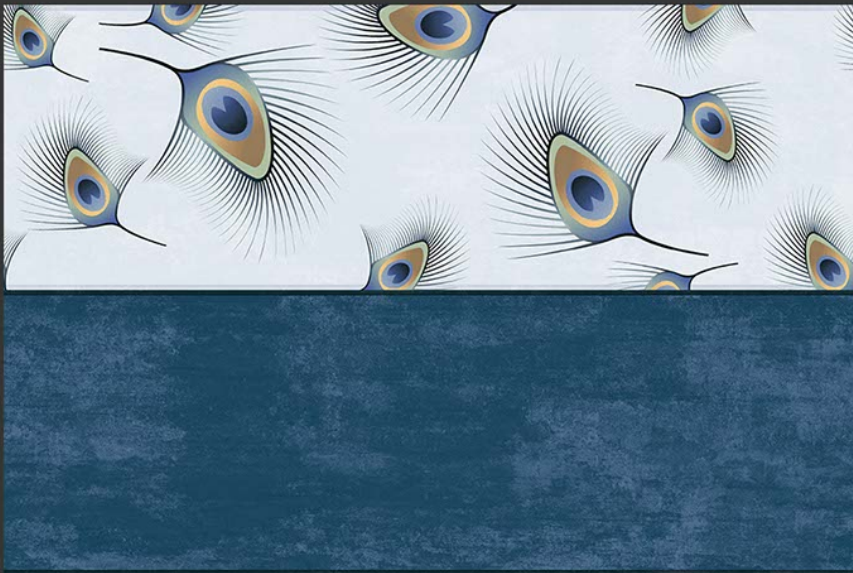

DIGITAL
WALL TILES
300X450MM GLOSSY

VIVANTA
CERAMIC PVT. LTD

1286-A HL

GLOSSY

WATERPROOF

WALL

CORRECT
RECTIFIED

3D

HIGH
DEFINATION

WWW.VIVANTACERAMIC.COM