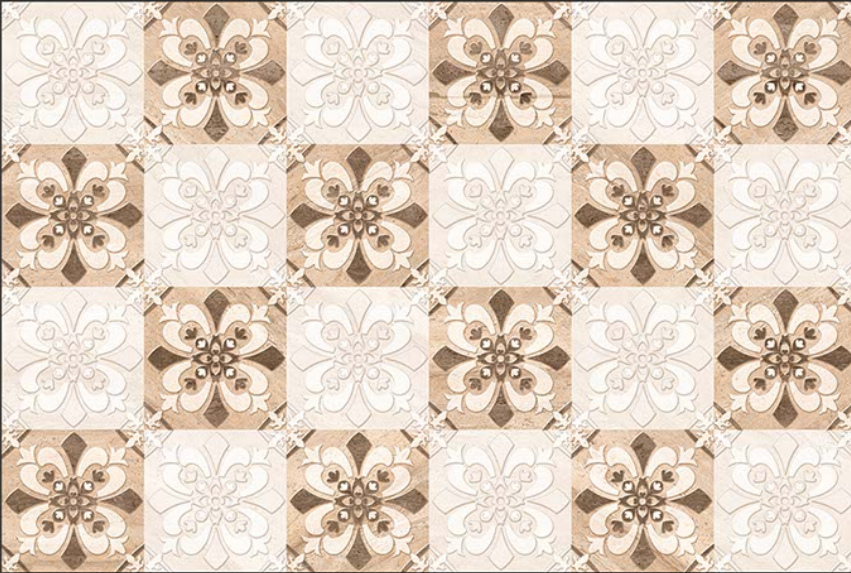

VIVANTA
CERAMIC PVT. LTD

1275-L

1275-C HL

1275-D

GLOSSY

WATERPROOF

WALL

CORRECT
RECTIFIED