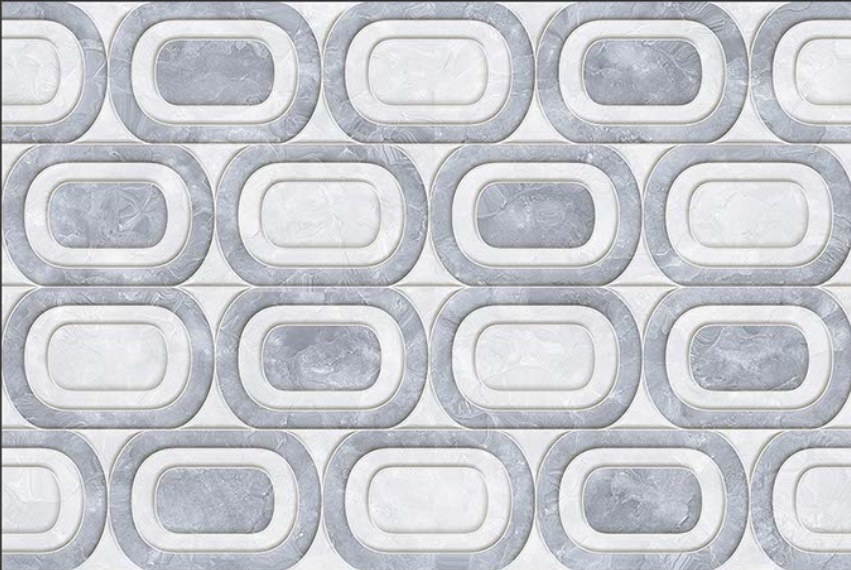

1205-B HL

1205-D

GLOSSY

WATERPROOF

WALL

CORRECT
RECTIFIED

3D

HIGH
DEFINATION