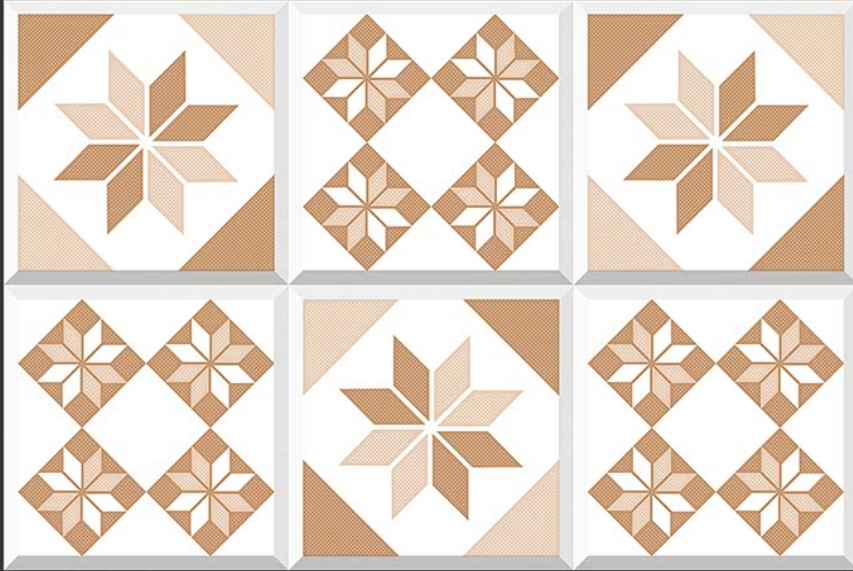

3D

HIGH
DEFINATION

WWW.VIVANTACERAMIC.COM

DIGITAL
WALL TILES
300X450MM GLOSSY

VIVANTA
CERAMIC PVT. LTD

1297-L

1297-B HL

1297-L