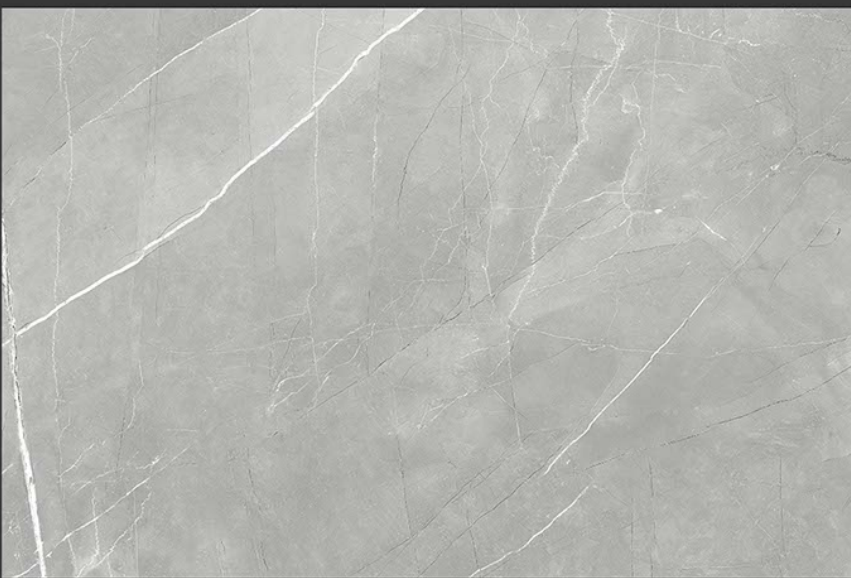

1210-D

GLOSSY

WATERPROOF

WALL

CORRECT
RECTIFIED

3D

HIGH
DEFINATION

WWW.VIVANTACERAMIC.COM