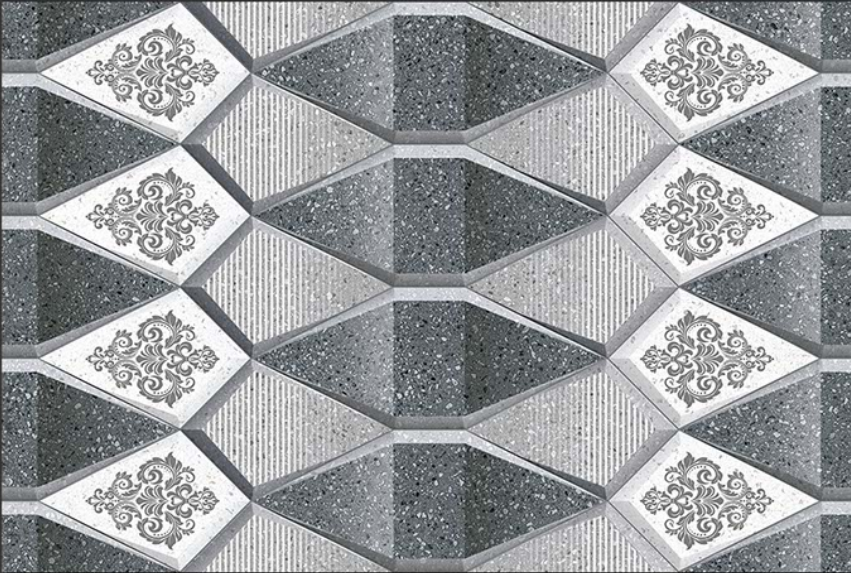

DIGITAL
WALL TILES
300X450MM GLOSSY

VIVANTA
CERAMIC PVT. LTD

1283-A HL

GLOSSY

WATERPROOF

WALL

CORRECT
RECTIFIED

3D

HIGH
DEFINATION

WWW.VIVANTACERAMIC.COM