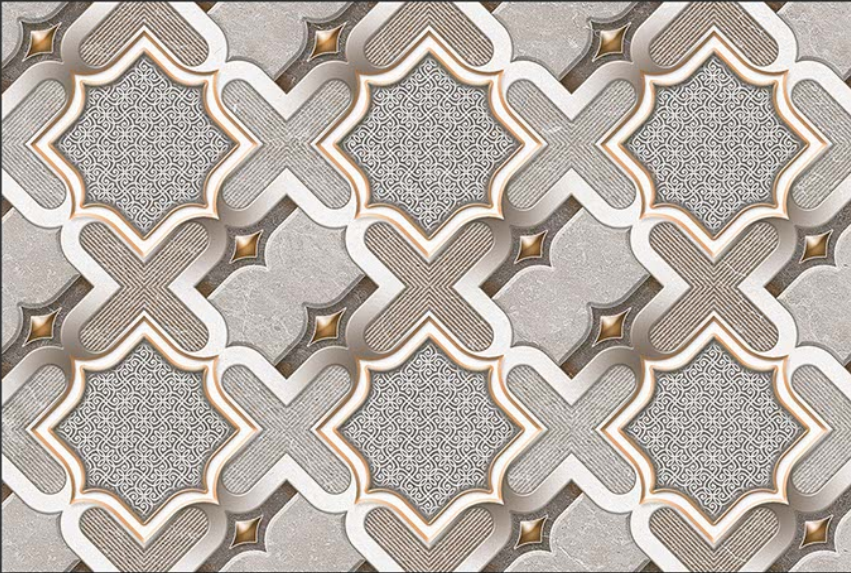

DIGITAL
WALL TILES
300X450MM GLOSSY

VIVANTA
CERAMIC PVT. LTD

1252-A HL

GLOSSY

WATERPROOF

WALL

CORRECT
RECTIFIED

3D

HIGH
DEFINATION

WWW.VIVANTACERAMIC.COM