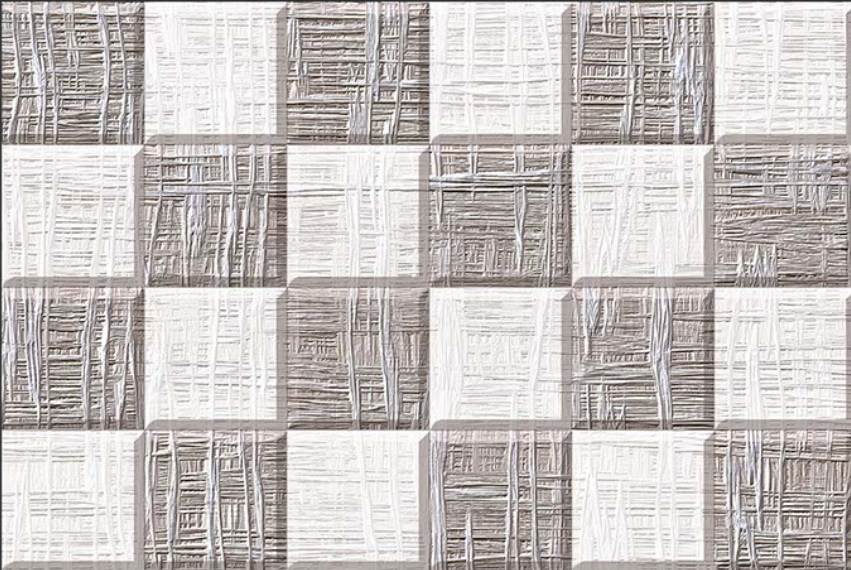

1445-A HL

1445-D

GLOSSY

WATERPROOF

WALL

CORRECT  
RECTIFIED

3D

HIGH  
DEFINATION