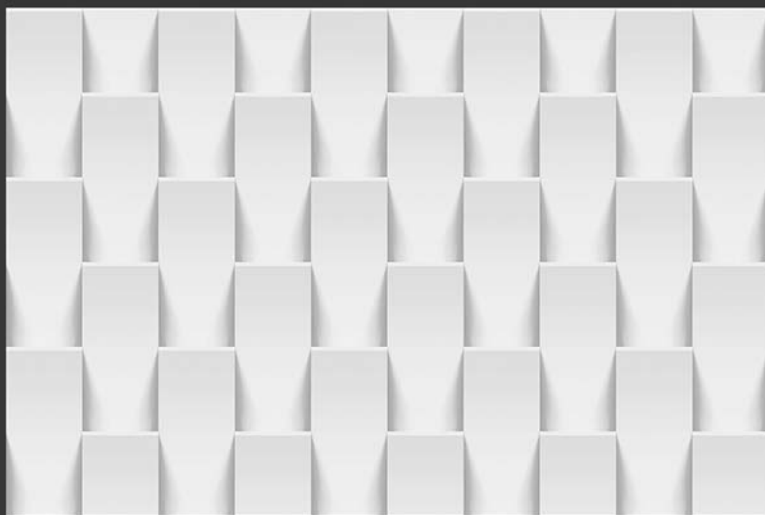

WATERPROOF

WALL

CORRECT  
RECTIFIED

3D

HIGH  
DEFINATION

DIGITAL  
WALL TILES  
300X450MM GLOSSY

  
VIVANTA  
CERAMIC PVT . LTD

1402-L