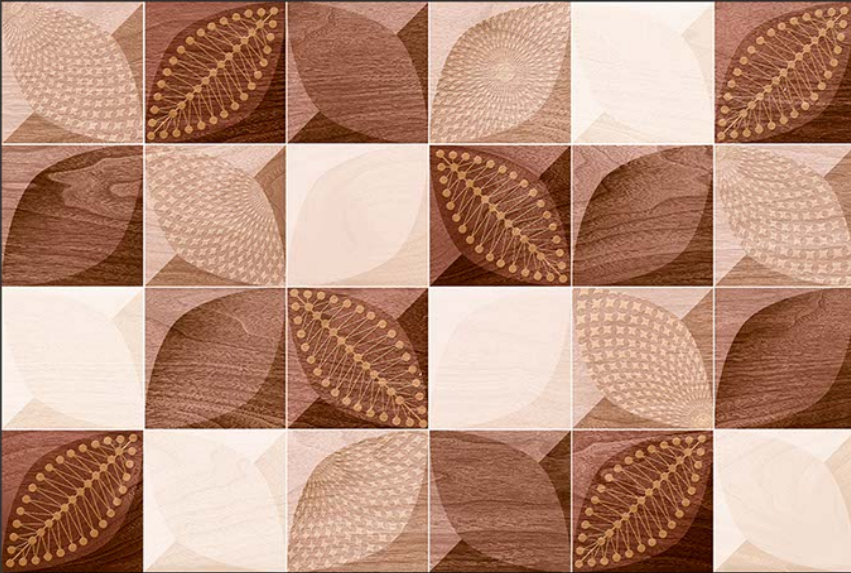

WALL

CORRECT  
RECTIFIED

3D

HIGH  
DEFINATION

[WWW.VIVANTACERAMIC.COM](http://WWW.VIVANTACERAMIC.COM)

DIGITAL  
WALL TILES  
300X450MM GLOSSY

  
VIVANTA  
CERAMIC PVT. LTD

1467-L