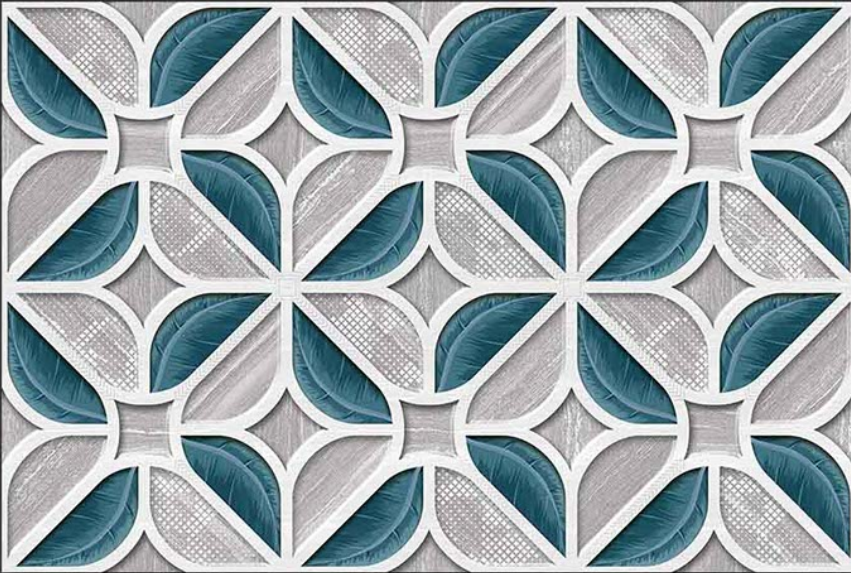

DIGITAL
WALL TILES
300X450MM GLOSSY

VIVANTA
CERAMIC PVT. LTD

1497-A HL

GLOSSY

WATERPROOF

WALL

CORRECT
RECTIFIED

3D

HIGH
DEFINATION

WWW.VIVANTACERAMIC.COM