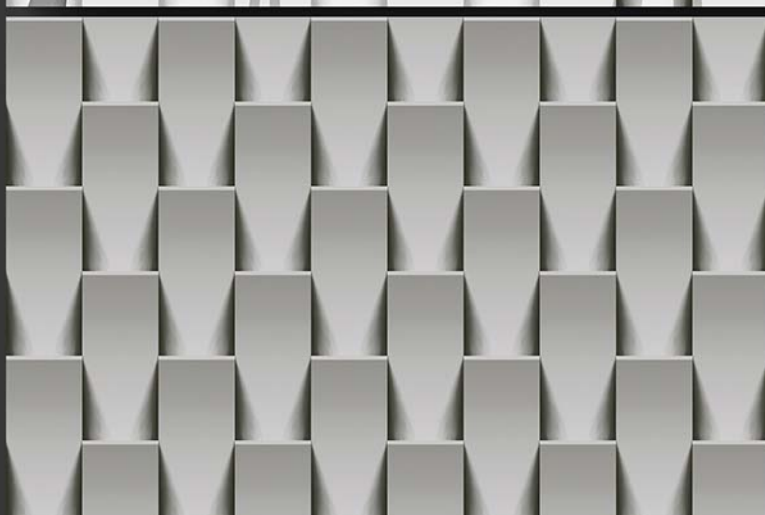

1402-D

GLOSSY

WATERPROOF

WALL

CORRECT
RECTIFIED

3D

HIGH
DEFINATION

WWW.VIVANTACERAMIC.COM