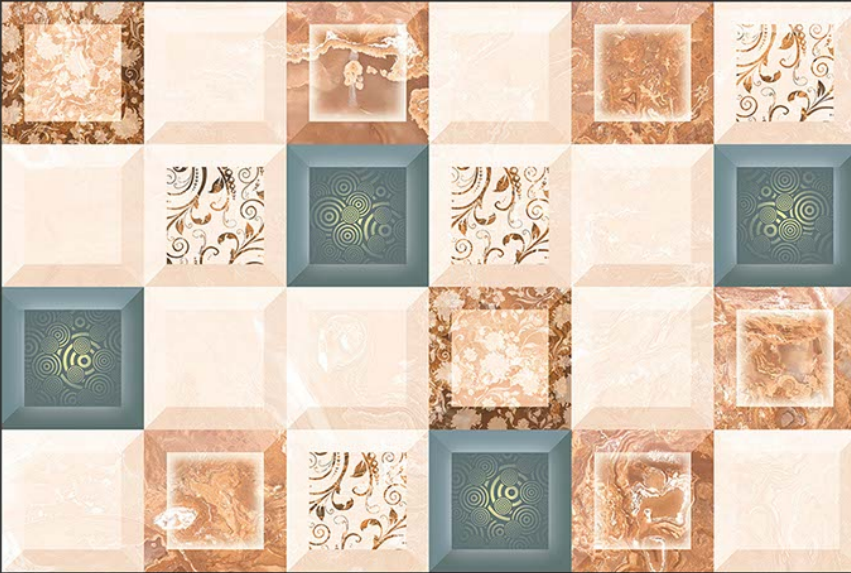

DIGITAL
WALL TILES
300X450MM GLOSSY

VIVANTA
CERAMIC PVT . LTD

1443-A HL

GLOSSY

WATERPROOF

WALL

CORRECT
RECTIFIED

3D

HIGH
DEFINATION

WWW.VIVANTACERAMIC.COM