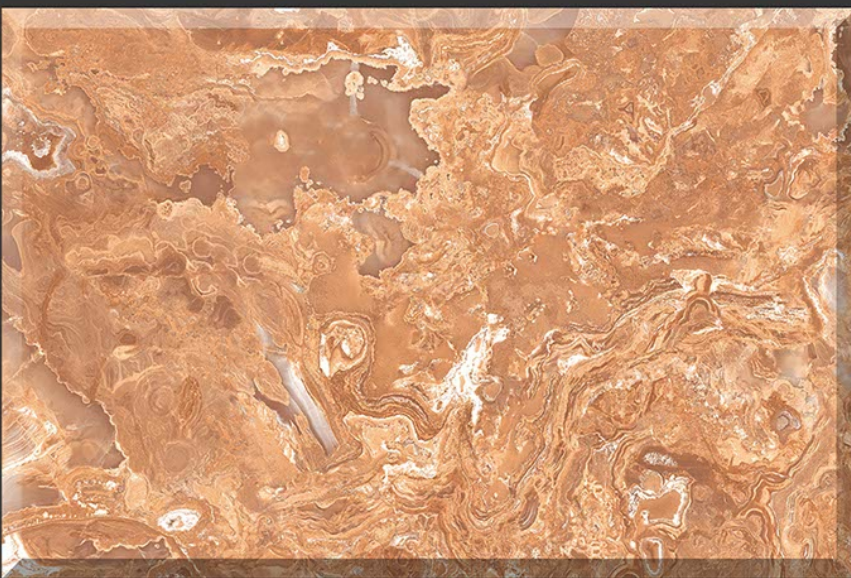

1443-D

GLOSSY

WATERPROOF

WALL

CORRECT
RECTIFIED

3D

HIGH
DEFINATION

WWW.VIVANTACERAMIC.COM