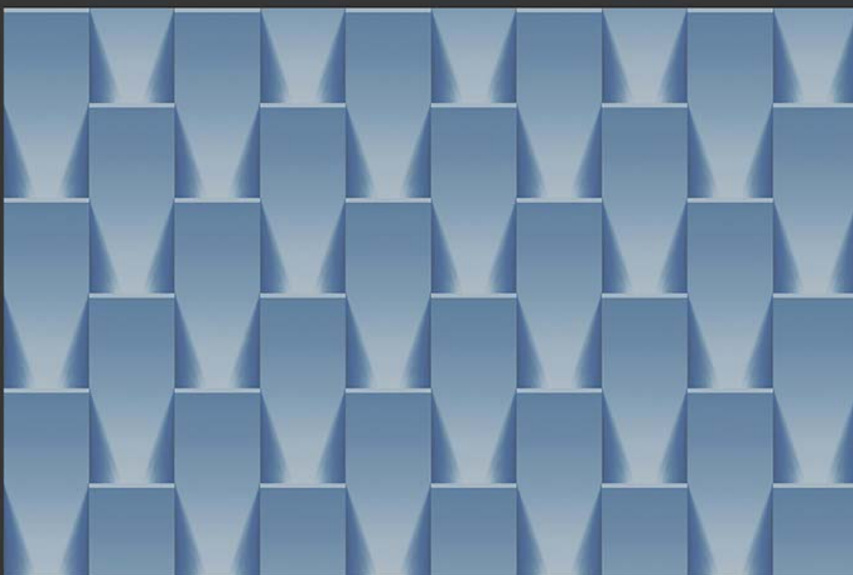

1401-D

GLOSSY

WATERPROOF

WALL

CORRECT
RECTIFIED

3D

HIGH
DEFINATION