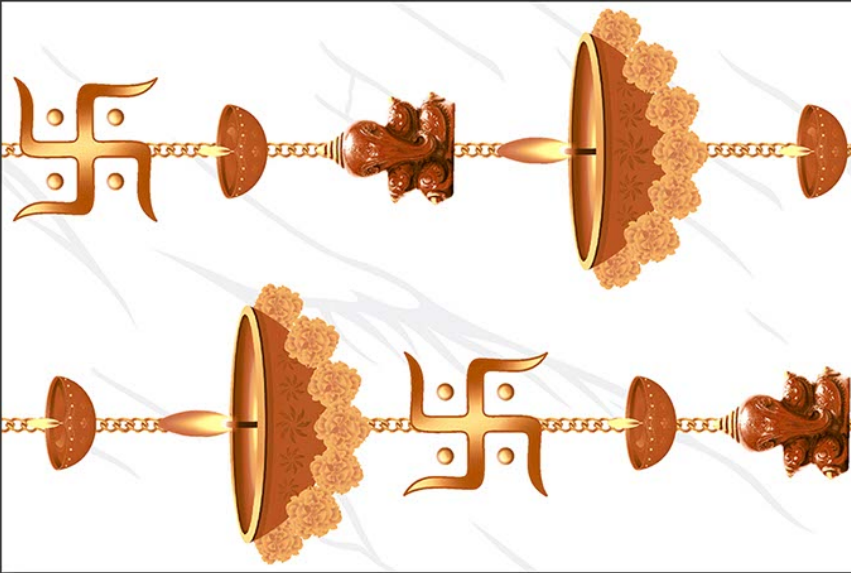

DIGITAL
WALL TILES
300X450MM GLOSSY

VIVANTA
CERAMIC PVT. LTD

1444-C HL

GLOSSY

WATERPROOF

WALL

CORRECT
RECTIFIED

3D

HIGH
DEFINATION

WWW.VIVANTACERAMIC.COM