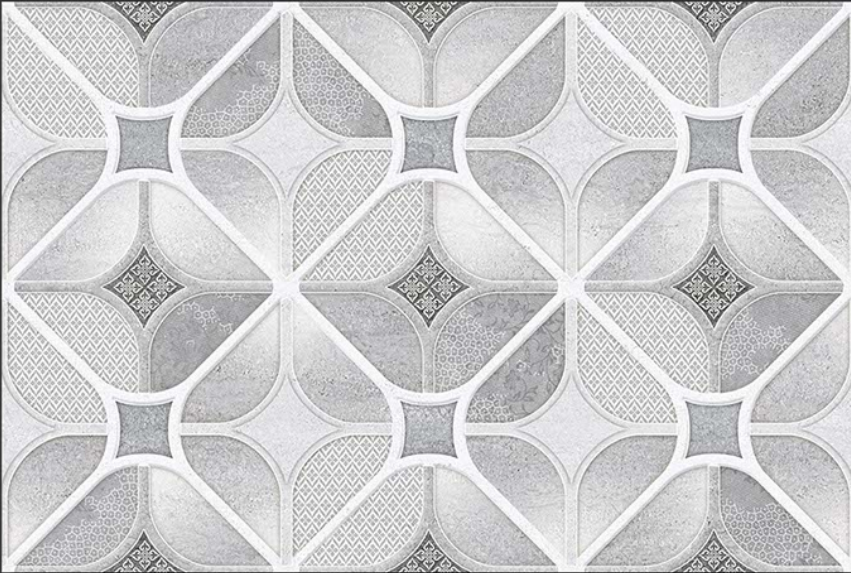

DIGITAL
WALL TILES
300X450MM GLOSSY

VIVANTA
CERAMIC PVT . LTD

1424-B HL

GLOSSY

WATERPROOF

WALL

CORRECT
RECTIFIED

3D

HIGH
DEFINATION

WWW.VIVANTACERAMIC.COM