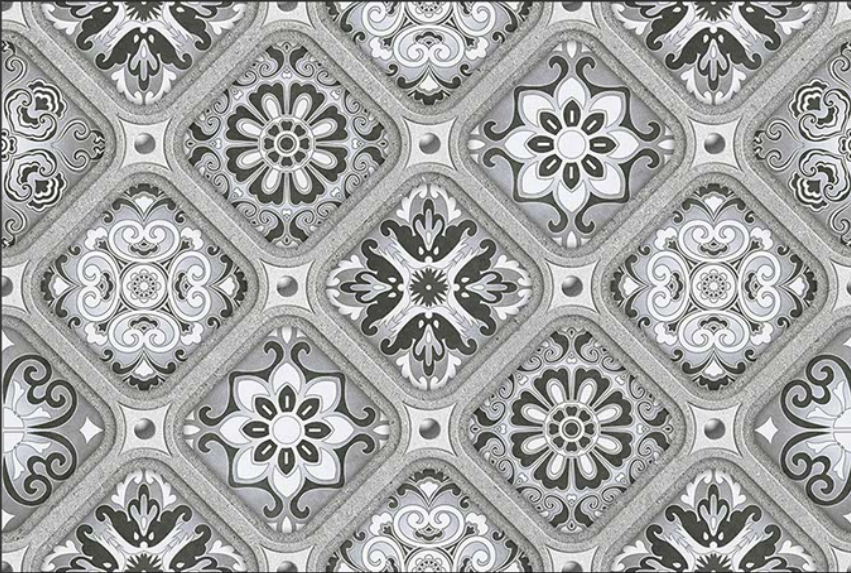

3D

HIGH  
DEFINATION

DIGITAL  
WALL TILES  
300X450MM GLOSSY

  
VIVANTA  
CERAMIC PVT . LTD

1439-L

1439-A HL

1439-D

GLOSSY