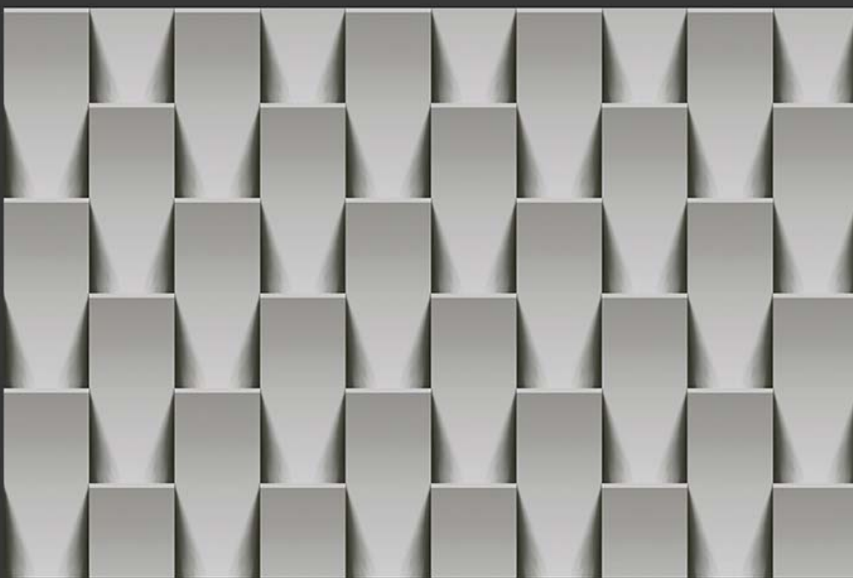

CORRECT  
RECTIFIED

3D

HIGH  
DEFINATION

DIGITAL  
WALL TILES  
300X450MM GLOSSY

1402-L

1402-A HL

1402-D

GLOSSY