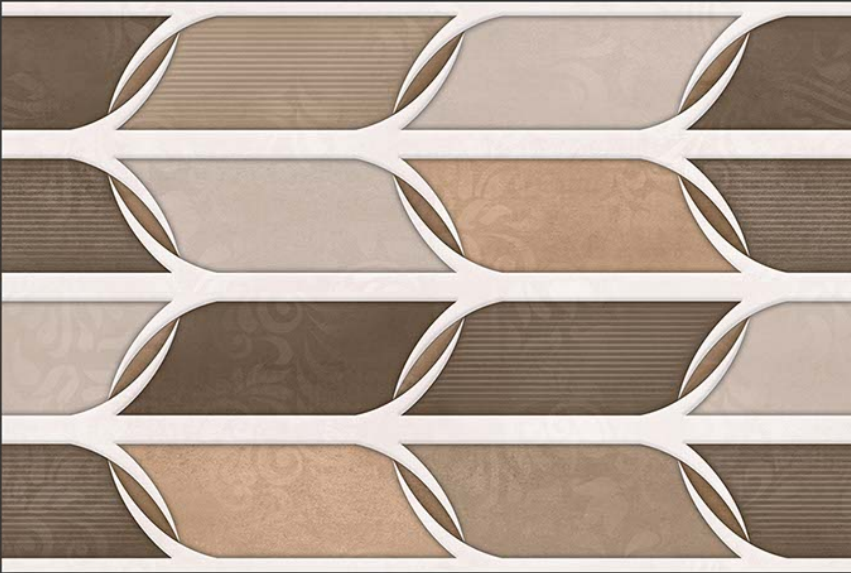

DIGITAL
WALL TILES
300X450MM GLOSSY

VIVANTA
CERAMIC PVT. LTD

1425-B HL

GLOSSY

WATERPROOF

WALL

CORRECT
RECTIFIED

3D

HIGH
DEFINATION

WWW.VIVANTACERAMIC.COM