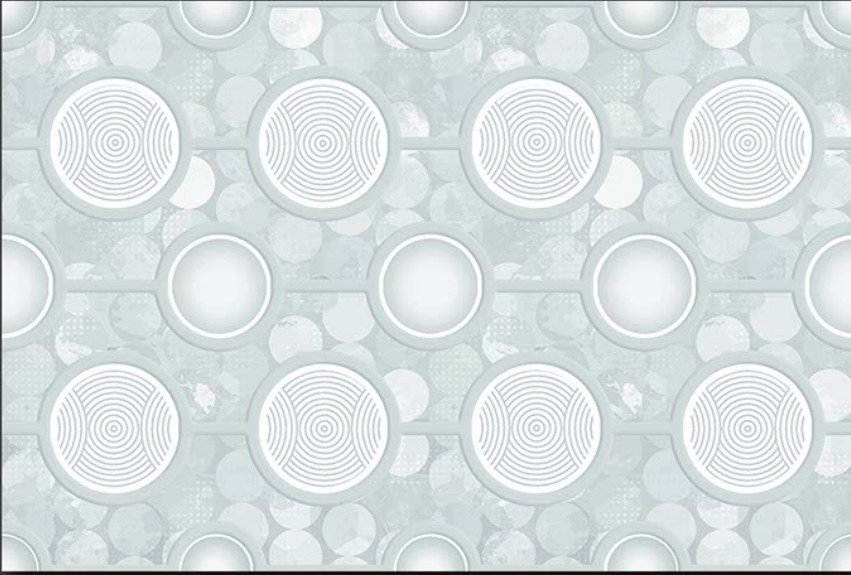

DIGITAL
WALL TILES
300X450MM GLOSSY

VIVANTA
CERAMIC PVT . LTD

1477-L