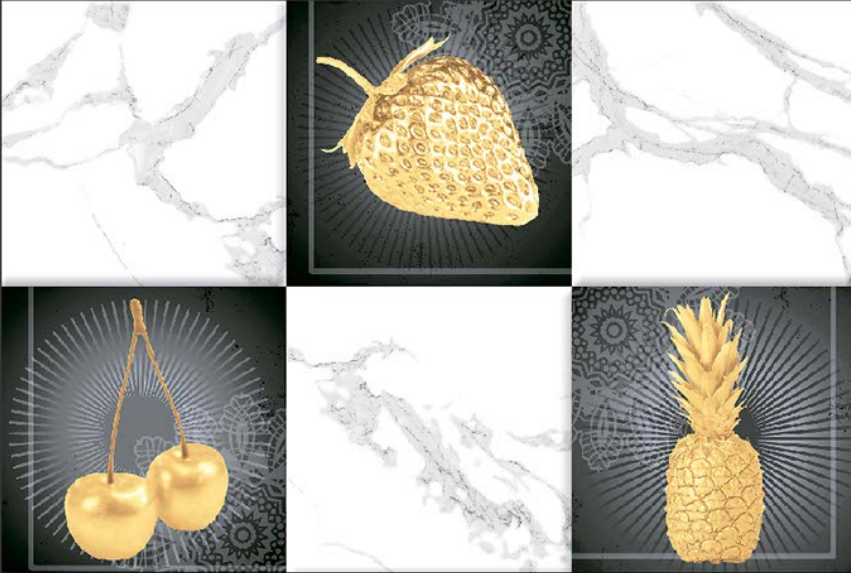

DIGITAL
WALL TILES
300X450MM GLOSSY

VIVANTA
CERAMIC PVT. LTD

1613-K1

GLOSSY

WATERPROOF

WALL

CORRECT
RECTIFIED

3D

HIGH
DEFINATION