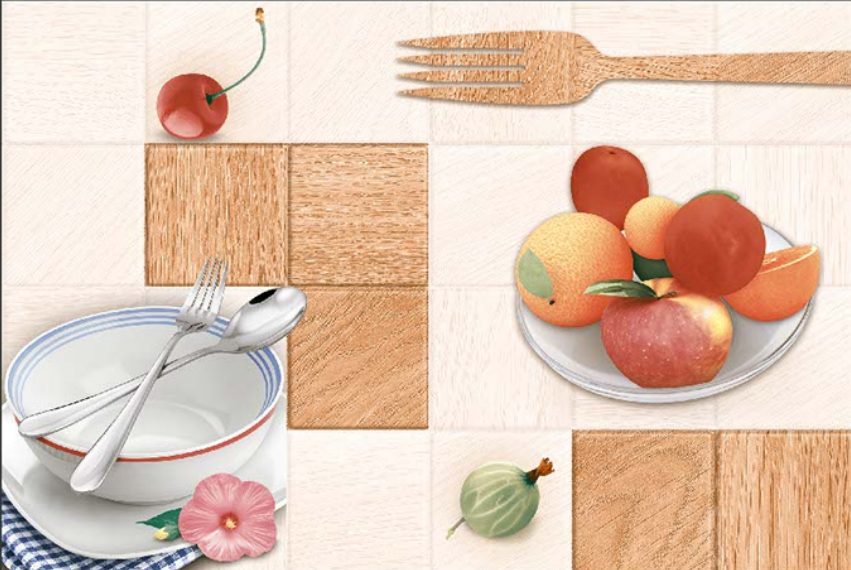

DIGITAL
WALL TILES
300X450MM GLOSSY

VIVANTA
CERAMIC PVT . LTD

1645-K1

GLOSSY

WATERPROOF

WALL

CORRECT
RECTIFIED

3D

HIGH
DEFINATION

WWW.VIVANTACERAMIC.COM