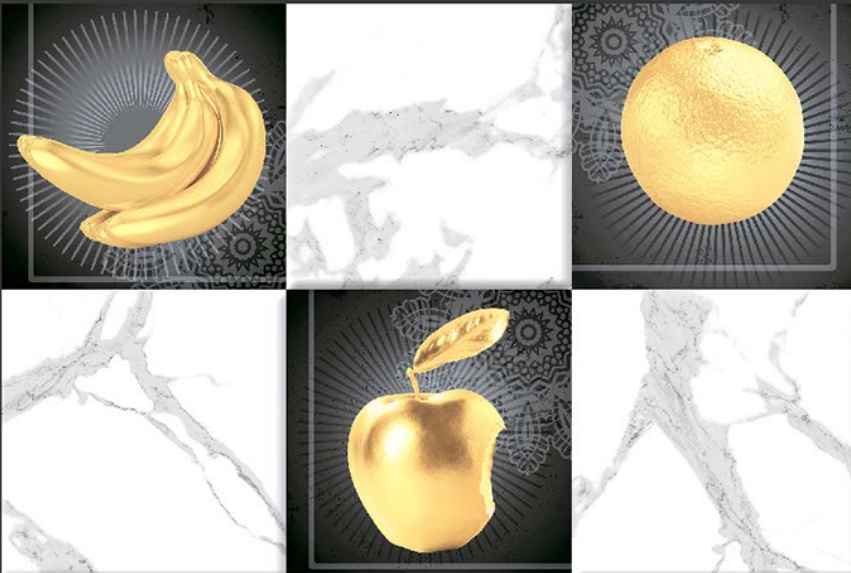

WALL

CORRECT  
RECTIFIED

3D

HIGH  
DEFINATION

DIGITAL  
WALL TILES  
300X450MM GLOSSY

  
VIVANTA  
CERAMIC PVT. LTD

1613-L

1613-K2