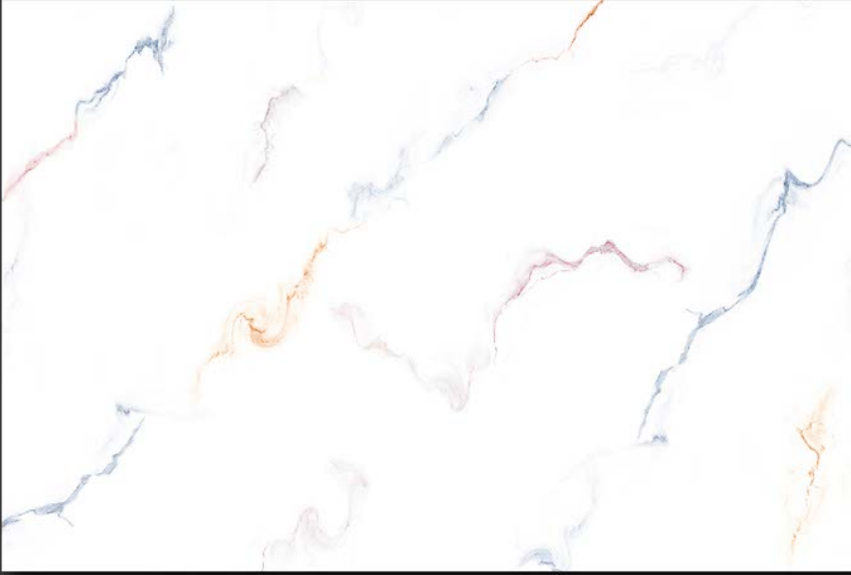

DIGITAL
WALL TILES
300X450MM GLOSSY

VIVANTA
CERAMIC PVT. LTD

1612-L