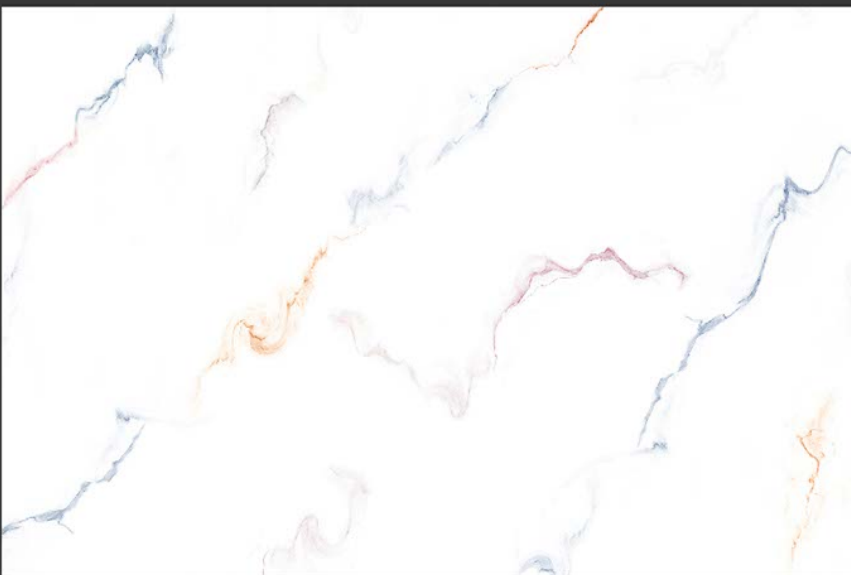

1612-K2

1612-L

GLOSSY

WATERPROOF

WALL

CORRECT  
RECTIFIED

3D

HIGH  
DEFINATION