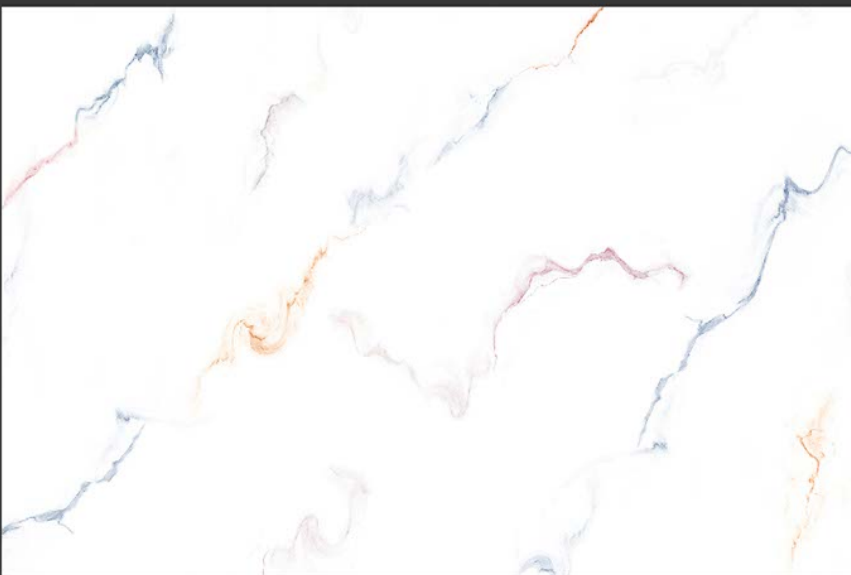

1612-L

GLOSSY

WATERPROOF

WALL

CORRECT
RECTIFIED

3D

HIGH
DEFINATION

WWW.VIVANTACERAMIC.COM