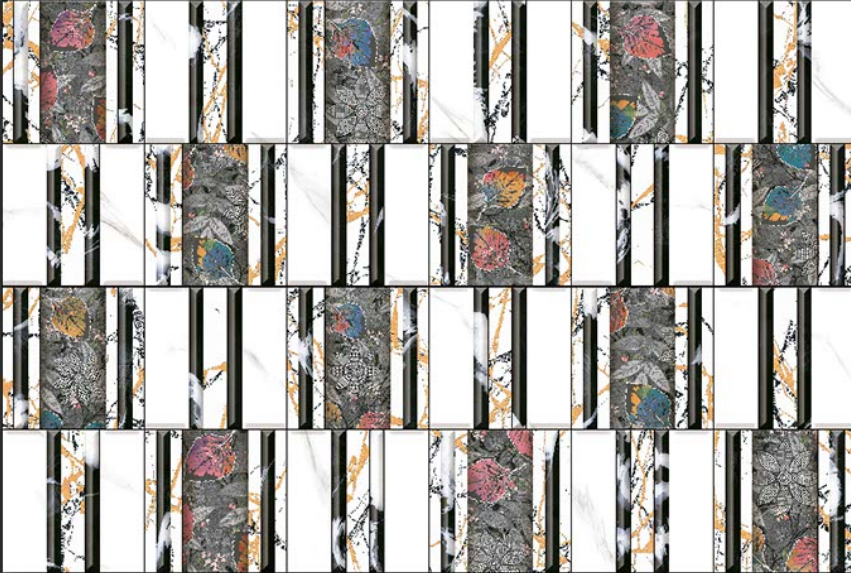

DIGITAL
WALL TILES
300X450MM GLOSSY

VIVANTA
CERAMIC PVT. LTD

1607-AHL

GLOSSY

WATERPROOF

WALL

CORRECT
RECTIFIED

3D

HIGH
DEFINATION

WWW.VIVANTACERAMIC.COM