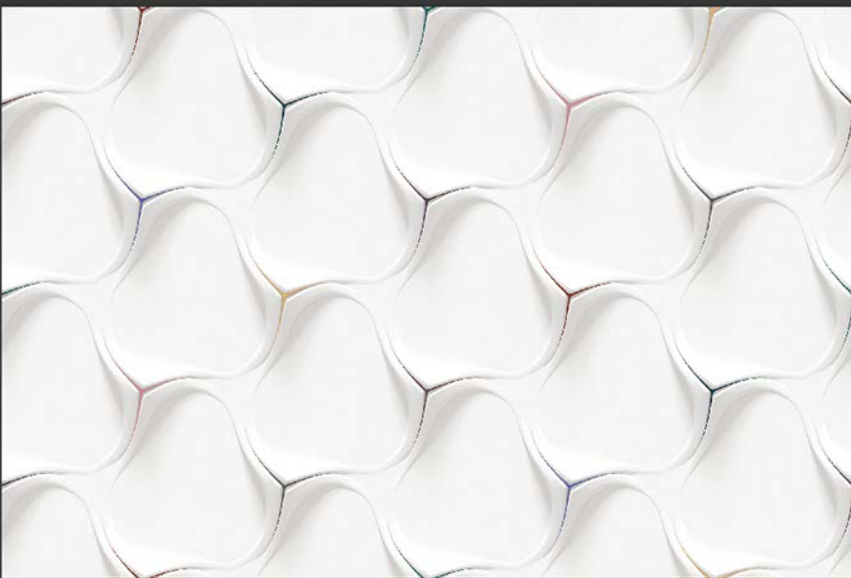

1630-L

GLOSSY

WATERPROOF

WALL

CORRECT
RECTIFIED

3D

HIGH
DEFINATION

WWW.VIVANTACERAMIC.COM