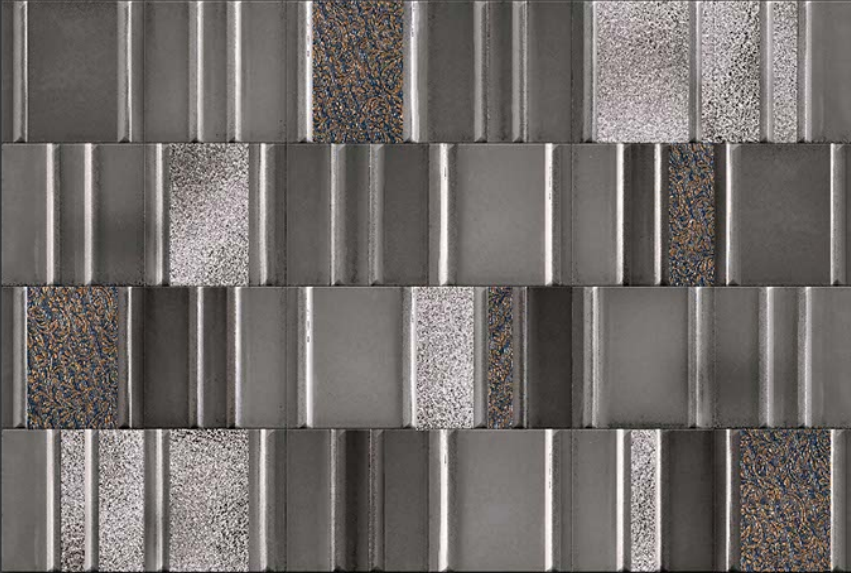

DIGITAL
WALL TILES
300X450MM GLOSSY

VIVANTA
CERAMIC PVT. LTD

1607-BHL

GLOSSY

WATERPROOF

WALL

CORRECT
RECTIFIED

3D

HIGH
DEFINATION

WWW.VIVANTACERAMIC.COM