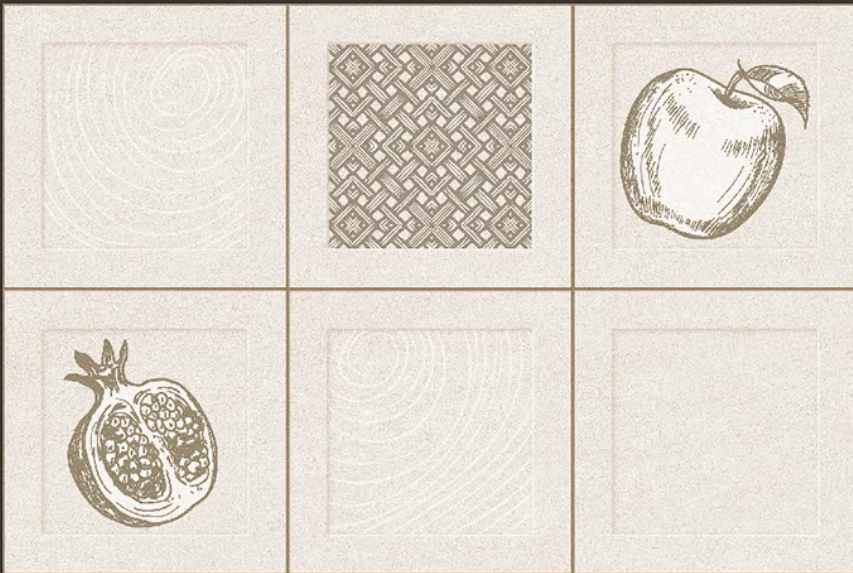

DIGITAL
WALL TILES

300X450MM GLOSSY

VIVANTA
CERAMIC PVT. LTD

1615-K1

GLOSSY

WATERPROOF

WALL

CORRECT
RECTIFIED

3D

HIGH
DEFINATION