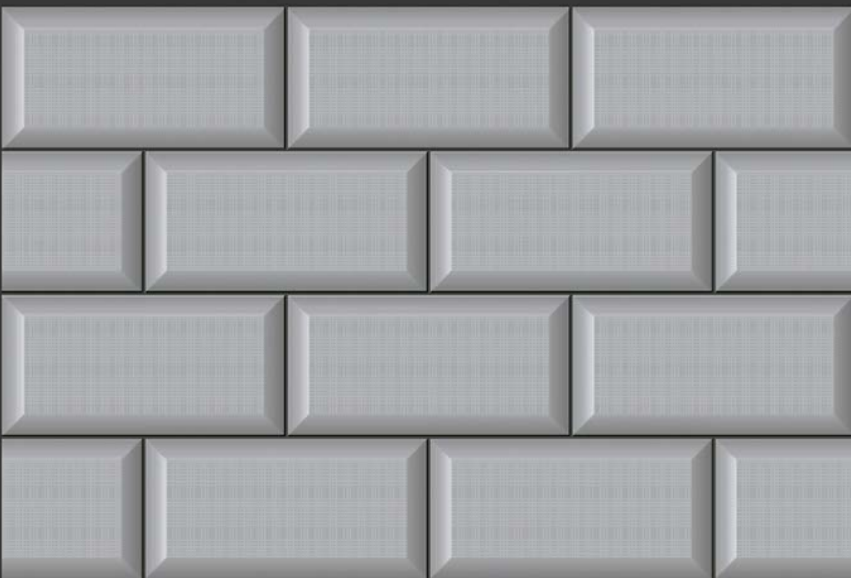

WALL

CORRECT  
RECTIFIED

3D

HIGH  
DEFINATION

DIGITAL  
WALL TILES  
300X450MM GLOSSY

  
VIVANTA  
CERAMIC PVT. LTD

1681-L

1681-K1