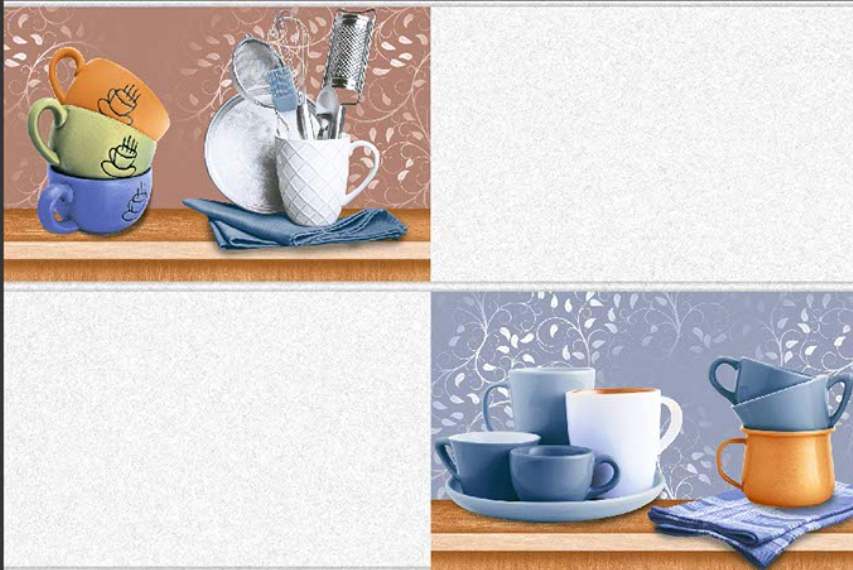

DIGITAL
WALL TILES
300X450MM GLOSSY

VIVANTA
CERAMIC PVT. LTD

1690-K1

GLOSSY

WATERPROOF

WALL

CORRECT
RECTIFIED

3D

HIGH
DEFINATION

WWW.VIVANTACERAMIC.COM