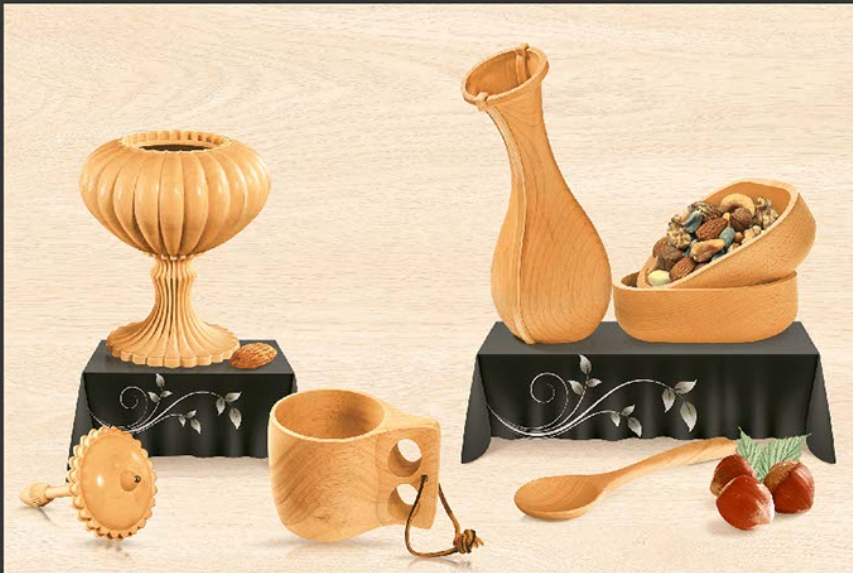

DIGITAL
WALL TILES
300X450MM GLOSSY

VIVANTA
CERAMIC PVT. LTD

1662-K2

GLOSSY

WATERPROOF

WALL

CORRECT
RECTIFIED

3D

HIGH
DEFINATION

WWW.VIVANTACERAMIC.COM