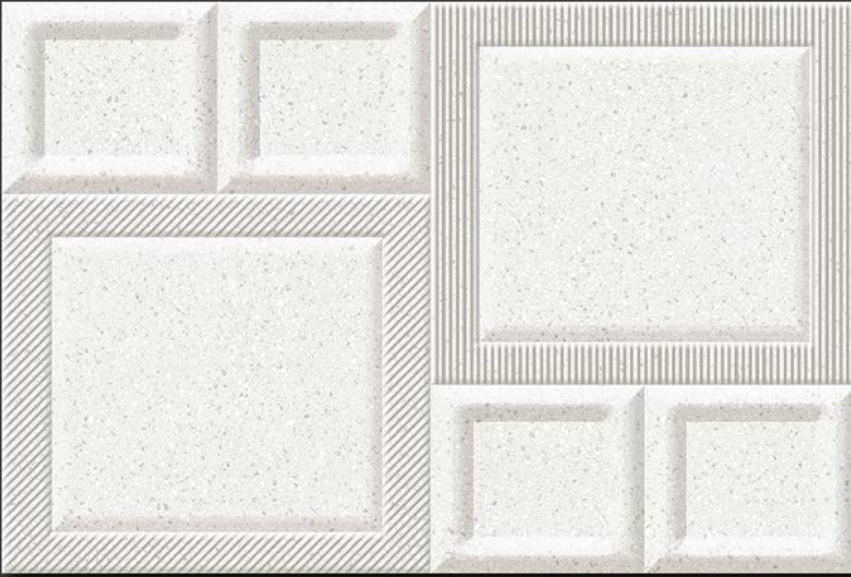

WATERPROOF

WALL

CORRECT  
RECTIFIED

3D

HIGH  
DEFINATION

DIGITAL  
WALL TILES  
300X450MM GLOSSY

  
VIVANTA  
CERAMIC PVT. LTD

1677-L