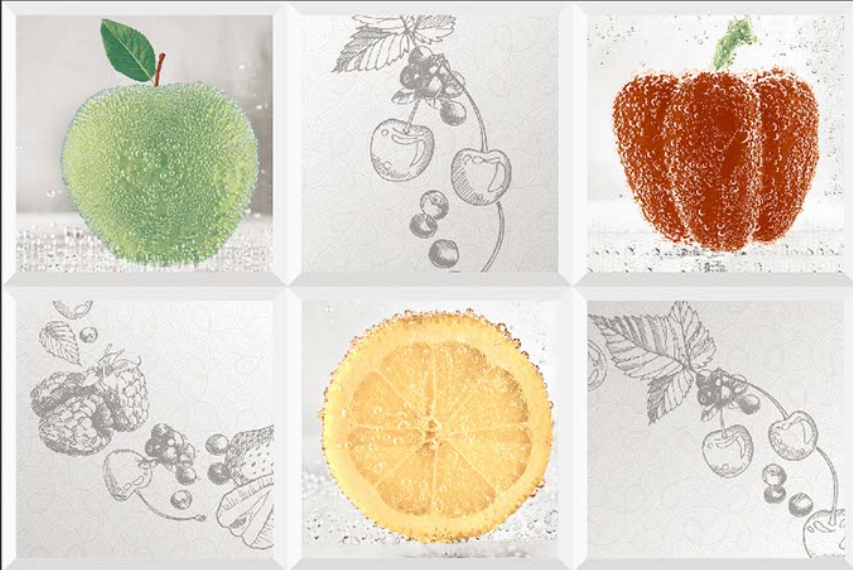

WALL

CORRECT  
RECTIFIED

3D

HIGH  
DEFINATION

[WWW.VIVANTACERAMIC.COM](http://WWW.VIVANTACERAMIC.COM)

DIGITAL  
WALL TILES  
300X450MM GLOSSY

  
VIVANTA  
CERAMIC PVT. LTD

1654-L