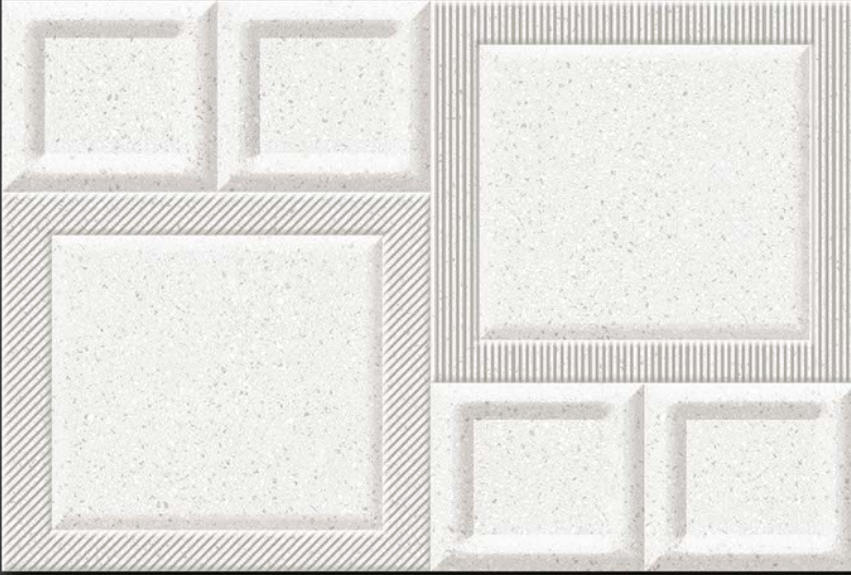

DIGITAL
WALL TILES
300X450MM GLOSSY

VIVANTA
CERAMIC PVT. LTD

1677-L