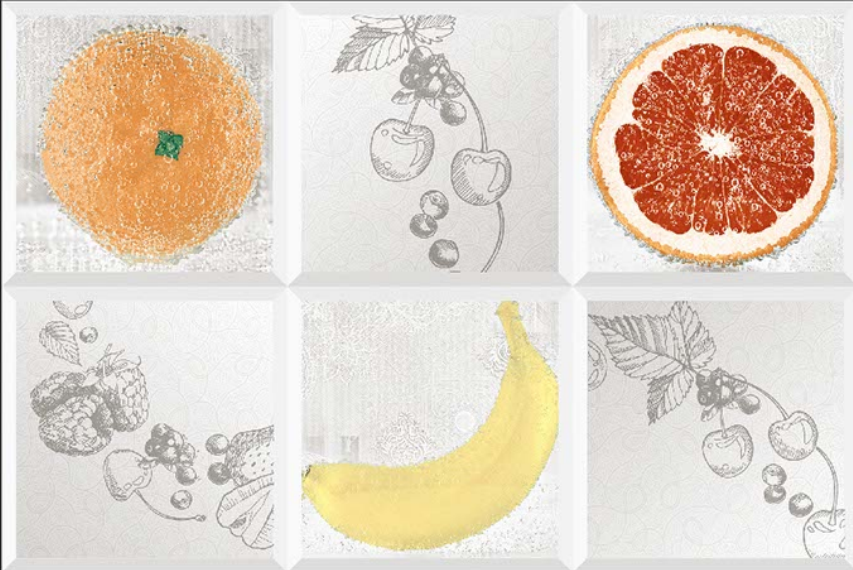

DIGITAL
WALL TILES
300X450MM GLOSSY

1654-K2

GLOSSY

WATERPROOF

WALL

CORRECT
RECTIFIED

3D

HIGH
DEFINATION