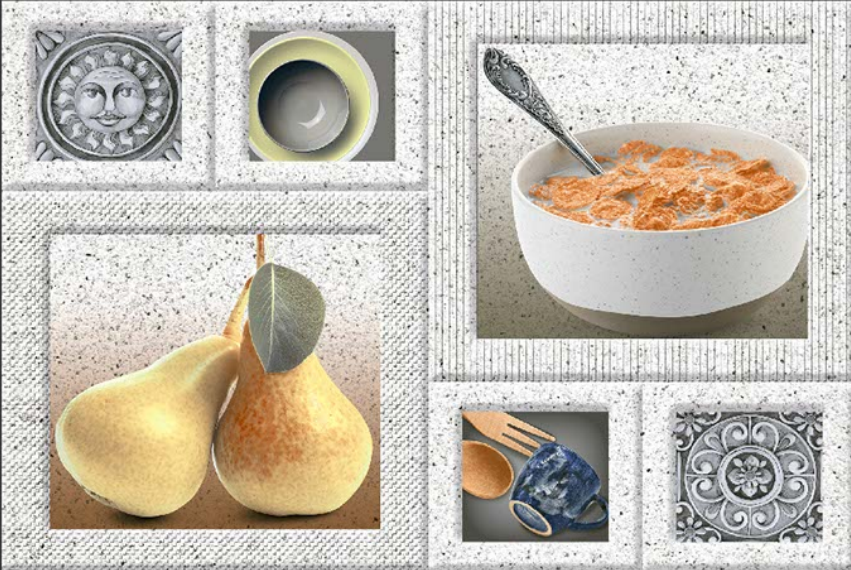

DIGITAL
WALL TILES
300X450MM GLOSSY

VIVANTA
CERAMIC PVT. LTD

1691-K1

GLOSSY

WATERPROOF

WALL

CORRECT
RECTIFIED

3D

HIGH
DEFINATION

WWW.VIVANTACERAMIC.COM