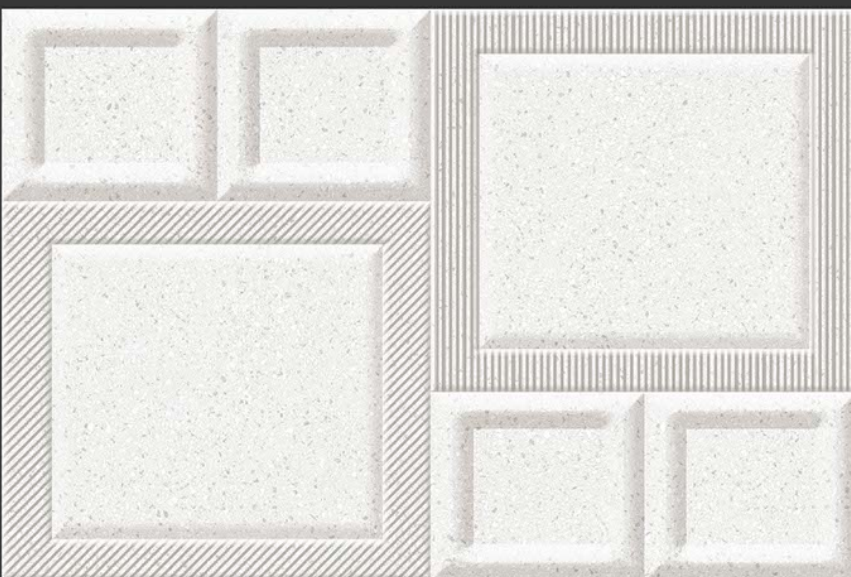

1677-L

GLOSSY

WATERPROOF

WALL

CORRECT
RECTIFIED

3D

HIGH
DEFINATION