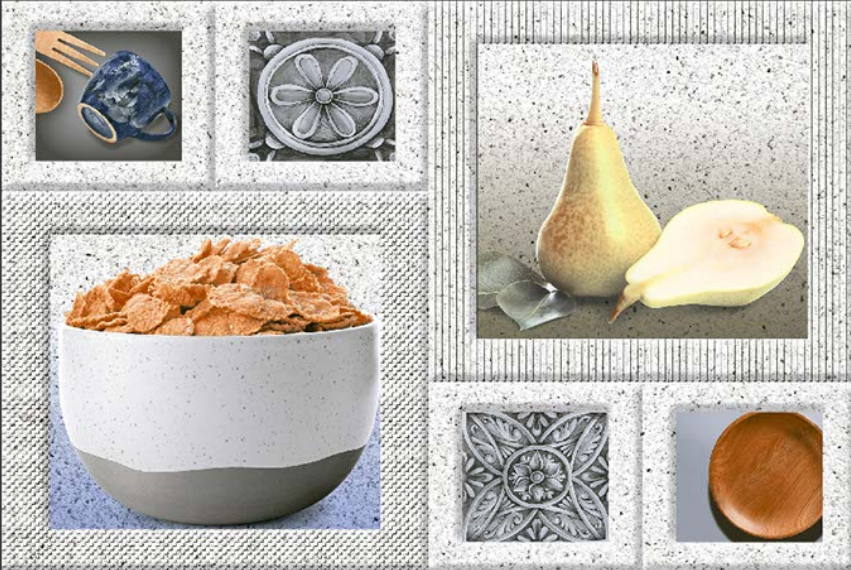

DIGITAL
WALL TILES
300X450MM GLOSSY

VIVANTA
CERAMIC PVT. LTD

1691-K2

GLOSSY

WATERPROOF

WALL

CORRECT
RECTIFIED

3D

HIGH
DEFINATION

WWW.VIVANTACERAMIC.COM