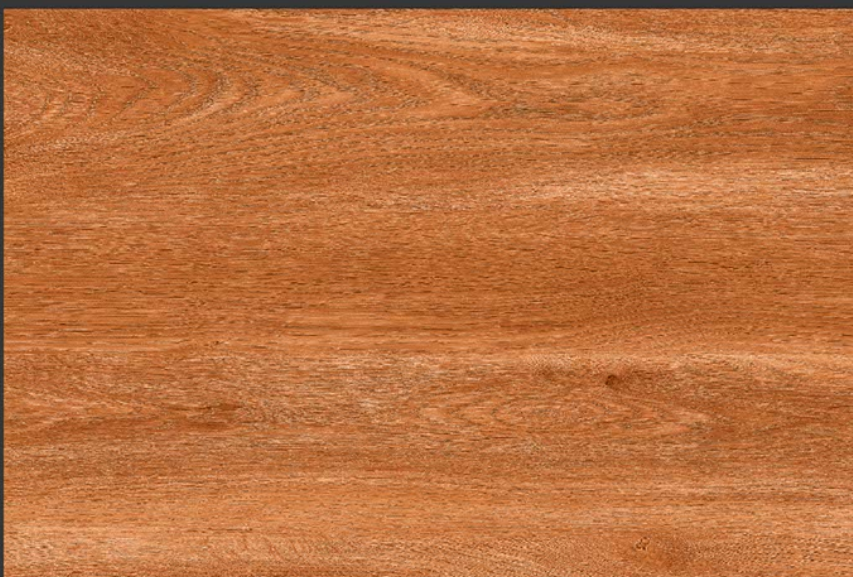

1663-D

GLOSSY

WATERPROOF

WALL

CORRECT
RECTIFIED

3D

HIGH
DEFINATION

WWW.VIVANTACERAMIC.COM