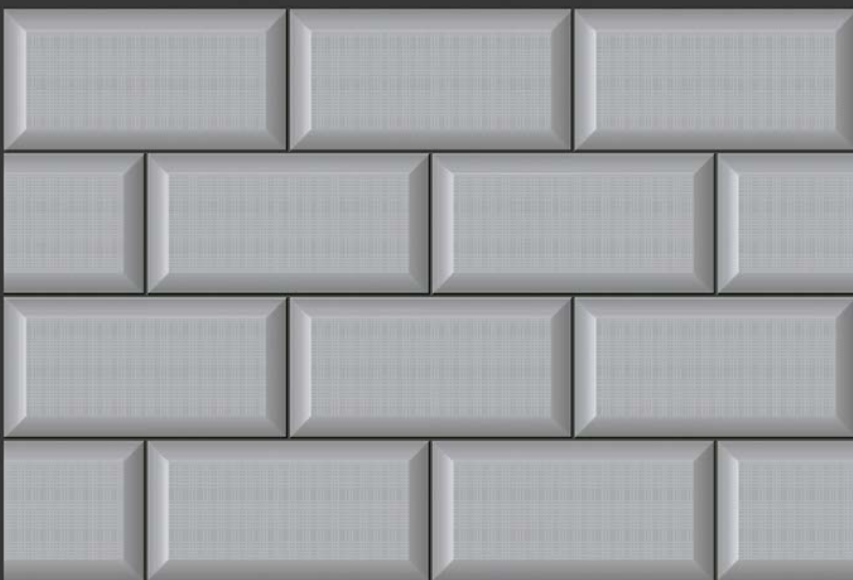

DIGITAL  
WALL TILES  
300X450MM GLOSSY

  
VIVANTA  
CERAMIC PVT. LTD

1681-L

1681-K2

1681-D

GLOSSY

WATERPROOF

WALL