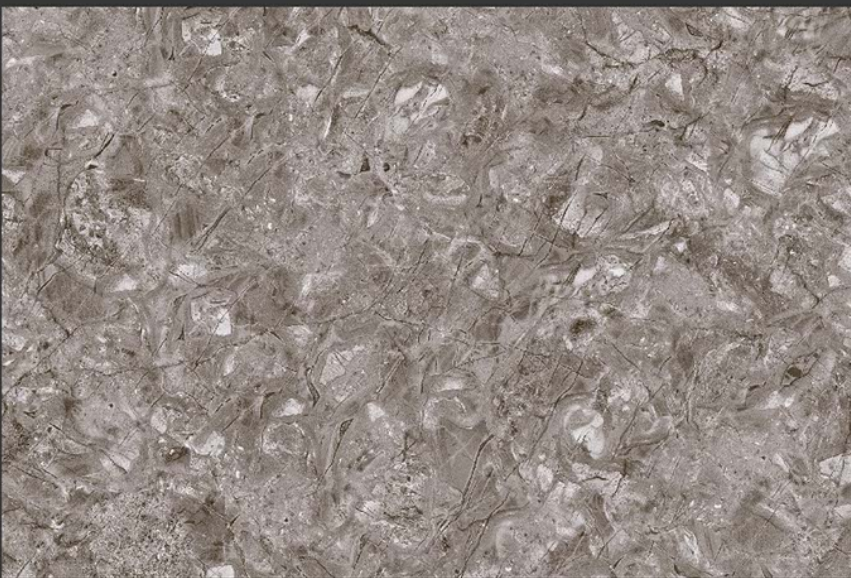

1687-D

GLOSSY

WATERPROOF

WALL

CORRECT
RECTIFIED

3D

HIGH
DEFINATION

WWW.VIVANTACERAMIC.COM