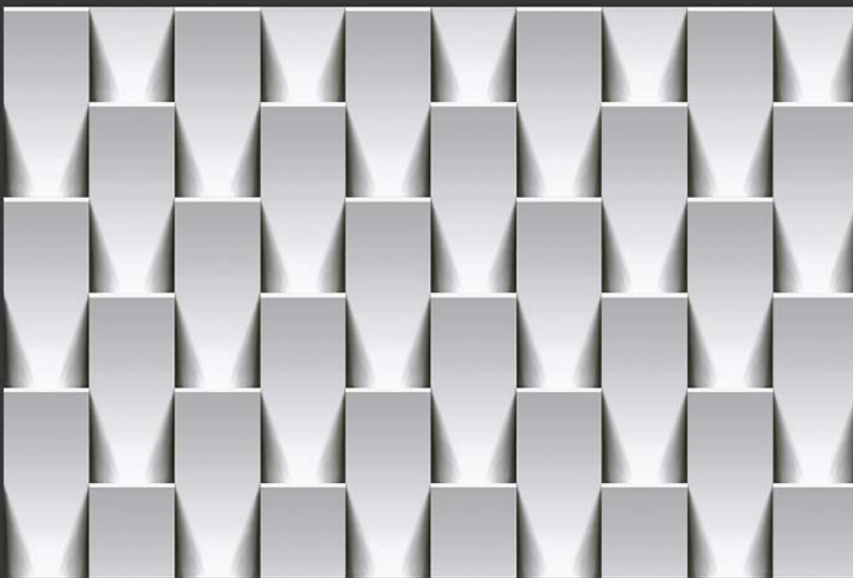

1692-L

GLOSSY

WATERPROOF

WALL

CORRECT
RECTIFIED

3D

HIGH
DEFINATION

WWW.VIVANTACERAMIC.COM