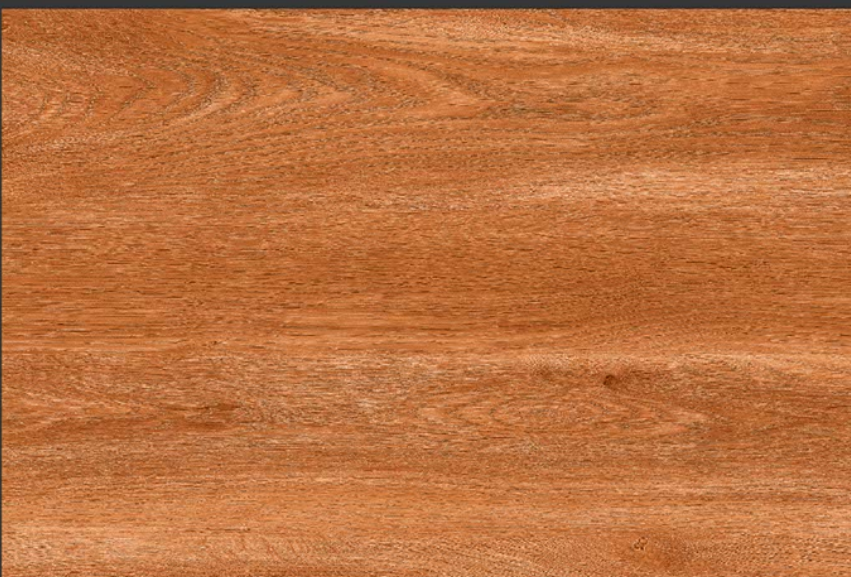

1663-L

1663-K1

1663-D

GLOSSY

WATERPROOF

WALL

CORRECT  
RECTIFIED

3D