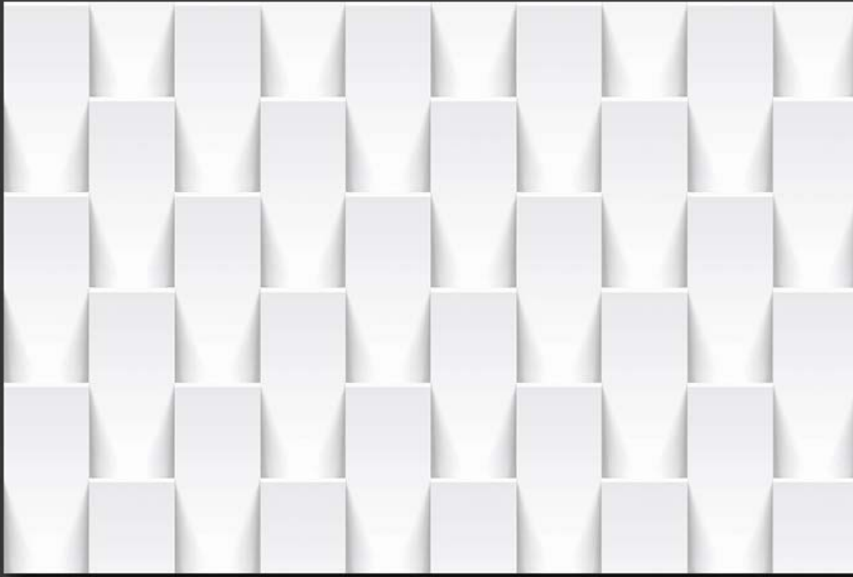

DIGITAL
WALL TILES
300X450MM GLOSSY

VIVANTA
CERAMIC PVT. LTD

1692-L