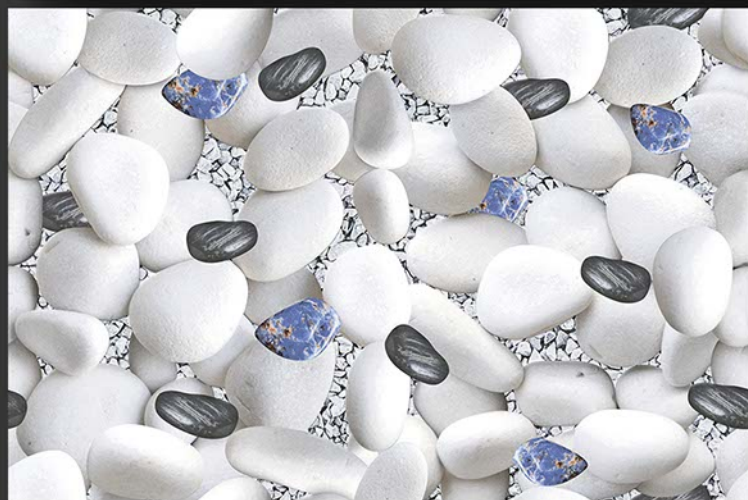

1799-D

GLOSSY

WATERPROOF

WALL

CORRECT
RECTIFIED

3D

HIGH
DEFINATION

WWW.VIVANTACERAMIC.COM