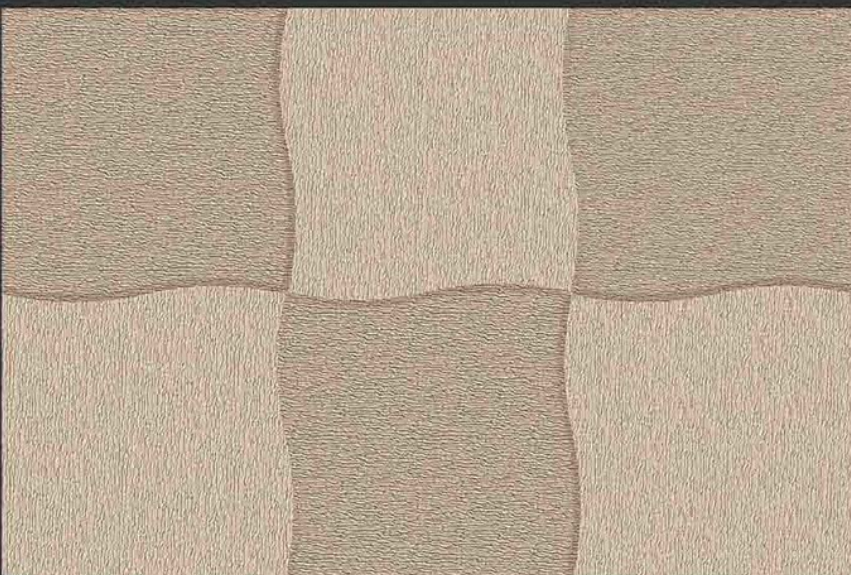

1772-D

GLOSSY

WATERPROOF

WALL

CORRECT  
RECTIFIED

3D

HIGH  
DEFINATION

[WWW.VIVANTACERAMIC.COM](http://WWW.VIVANTACERAMIC.COM)