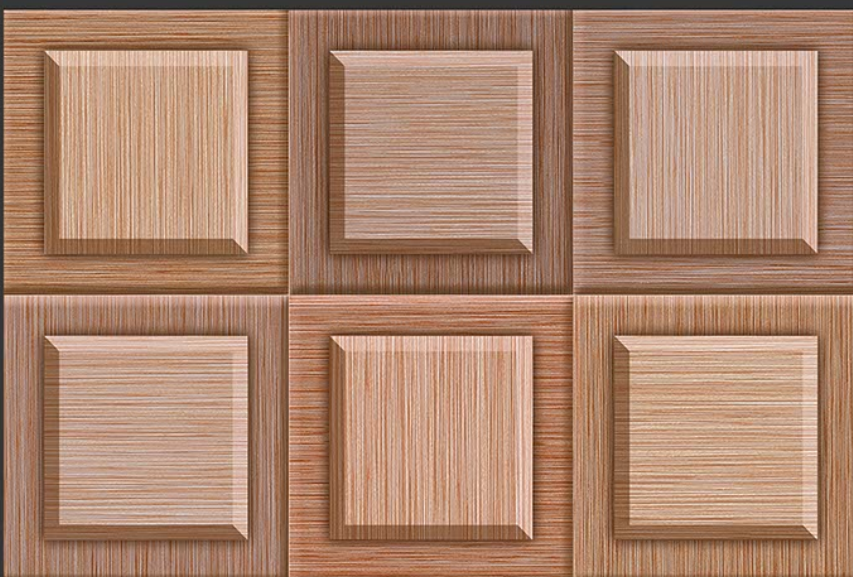

1747-D

GLOSSY

WATERPROOF

WALL

CORRECT
RECTIFIED

3D

HIGH
DEFINATION