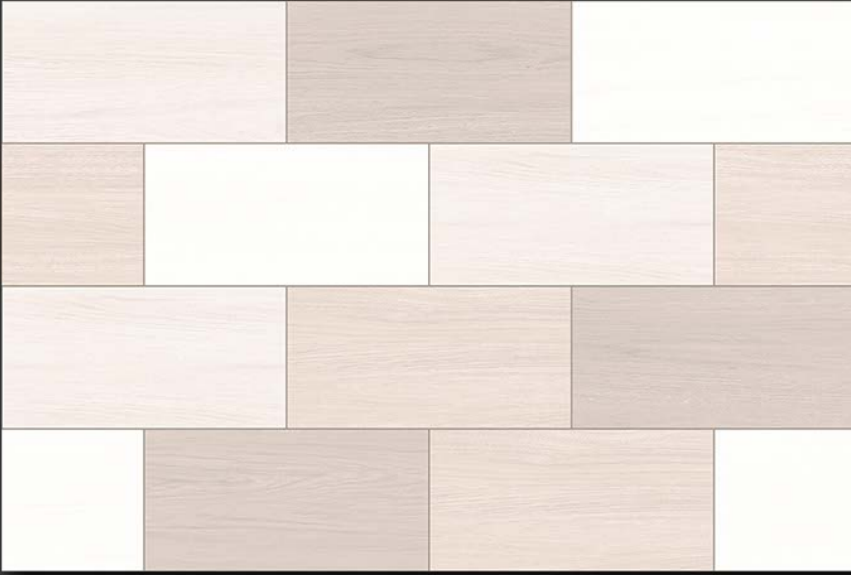

CORRECT  
RECTIFIED

3D

HIGH  
DEFINATION

DIGITAL  
WALL TILES  
300X450MM GLOSSY

  
VIVANTA  
CERAMIC PVT. LTD

1746-L

1746-A HL

1746-D