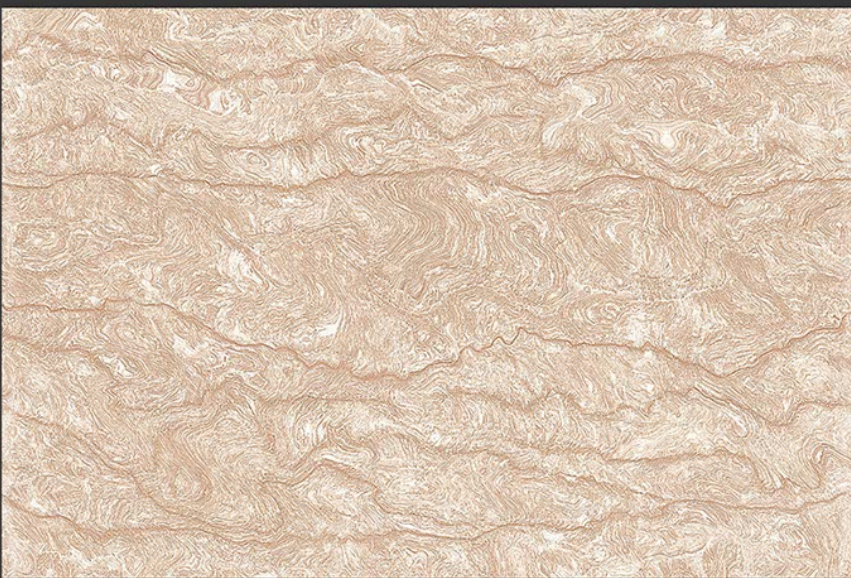

1703-D

GLOSSY

WATERPROOF

WALL

CORRECT
RECTIFIED

3D

HIGH
DEFINATION

WWW.VIVANTACERAMIC.COM