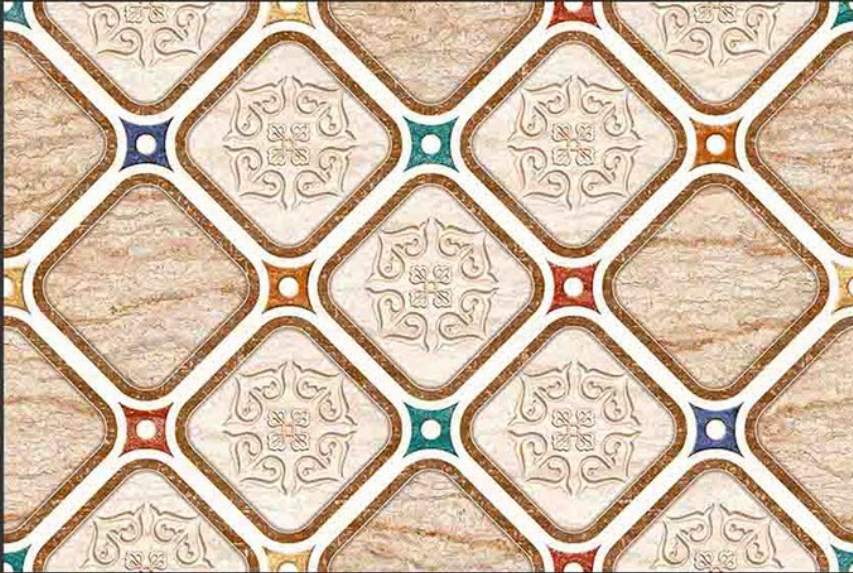

DIGITAL
WALL TILES

300X450MM GLOSSY

VIVANTA
CERAMIC PVT. LTD

1767-A HL

GLOSSY

WATERPROOF

WALL

CORRECT
RECTIFIED

3D

HIGH
DEFINATION