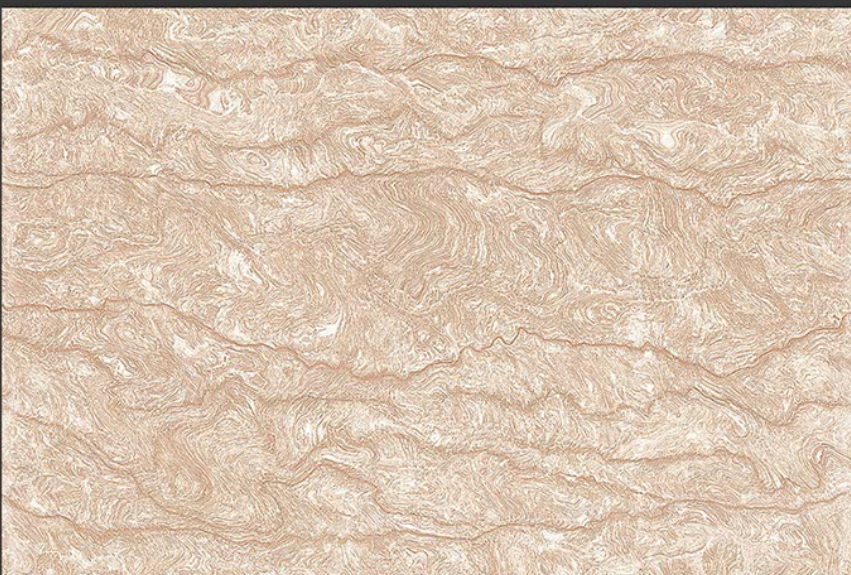

1703-B HL

1703-D

GLOSSY

WATERPROOF

WALL

CORRECT  
RECTIFIED

3D

HIGH  
DEFINATION