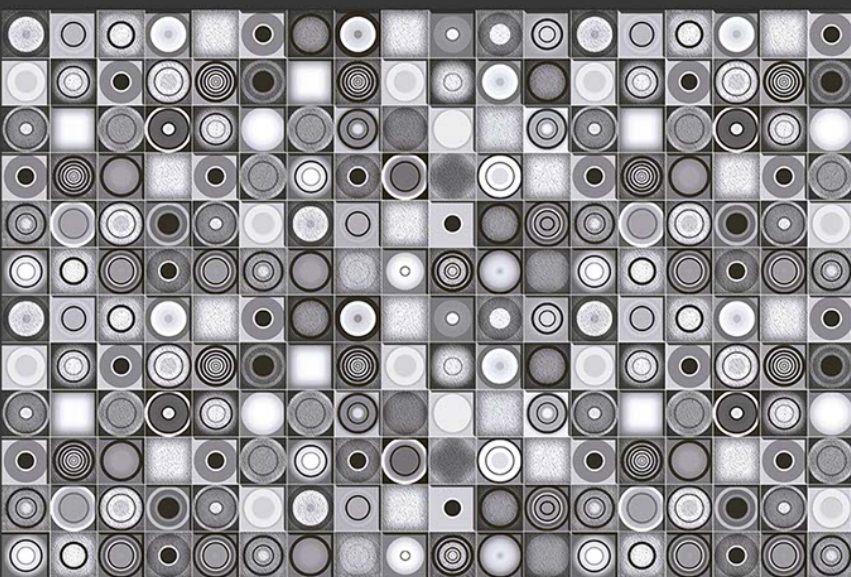

1745-D

GLOSSY

WATERPROOF

WALL

CORRECT
RECTIFIED

3D

HIGH
DEFINATION