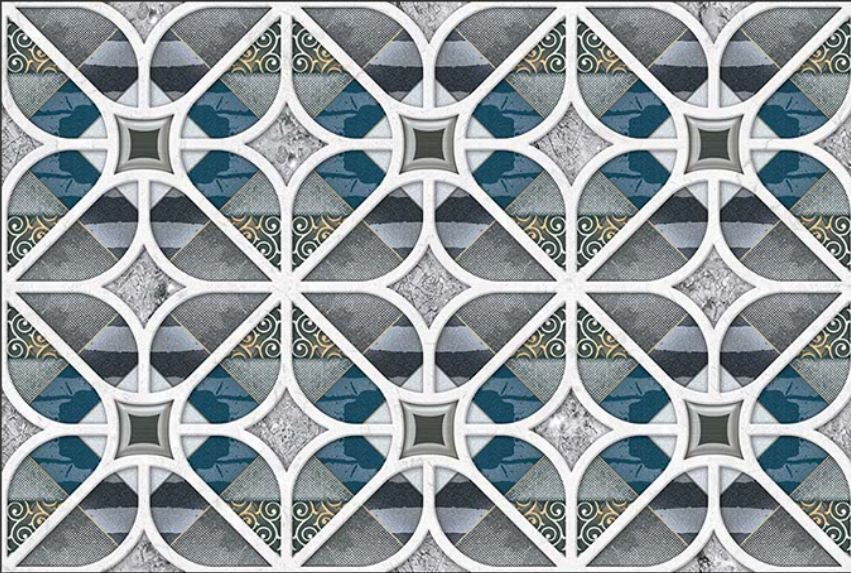

DIGITAL
WALL TILES
300X450MM GLOSSY

VIVANTA
CERAMIC PVT . LTD

1764-B HL

GLOSSY

WATERPROOF

WALL

CORRECT
RECTIFIED

3D

HIGH
DEFINATION

WWW.VIVANTACERAMIC.COM