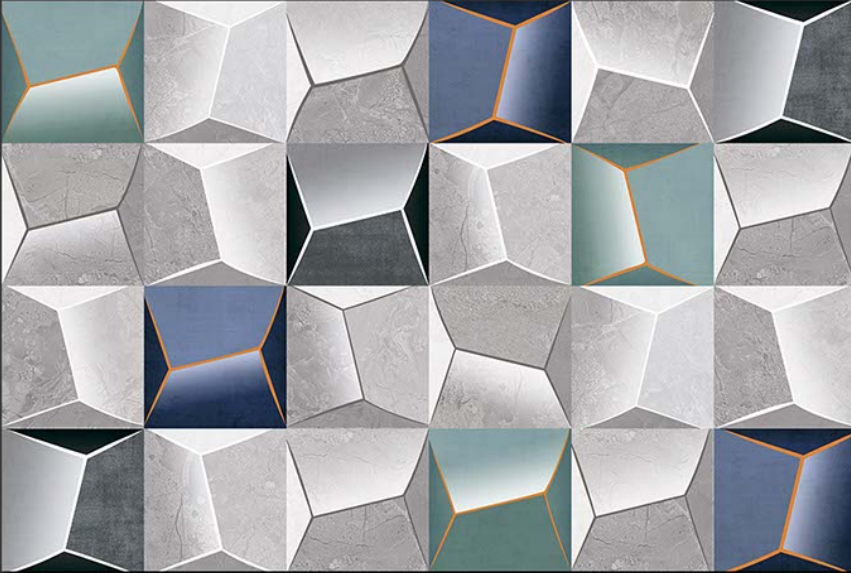

DIGITAL
WALL TILES
300X450MM GLOSSY

VIVANTA
CERAMIC PVT. LTD

1779-A HL

GLOSSY

WATERPROOF

WALL

CORRECT
RECTIFIED

3D

HIGH
DEFINATION

WWW.VIVANTACERAMIC.COM