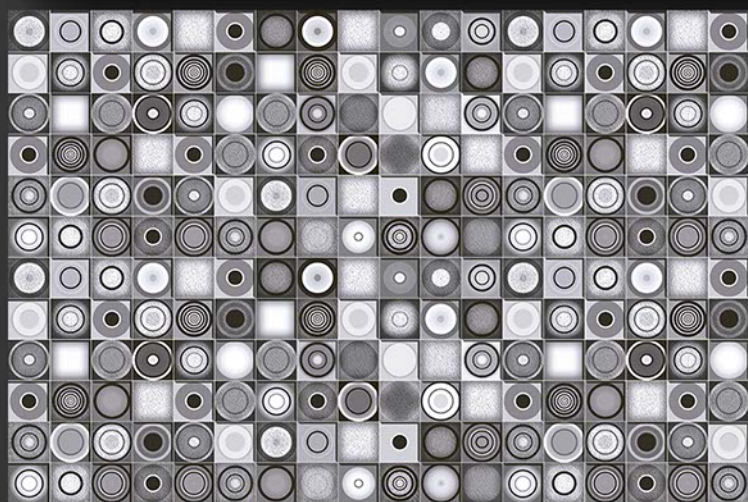

1745-B HL

1745-D

GLOSSY

WATERPROOF

WALL

CORRECT  
RECTIFIED

3D

HIGH  
DEFINATION