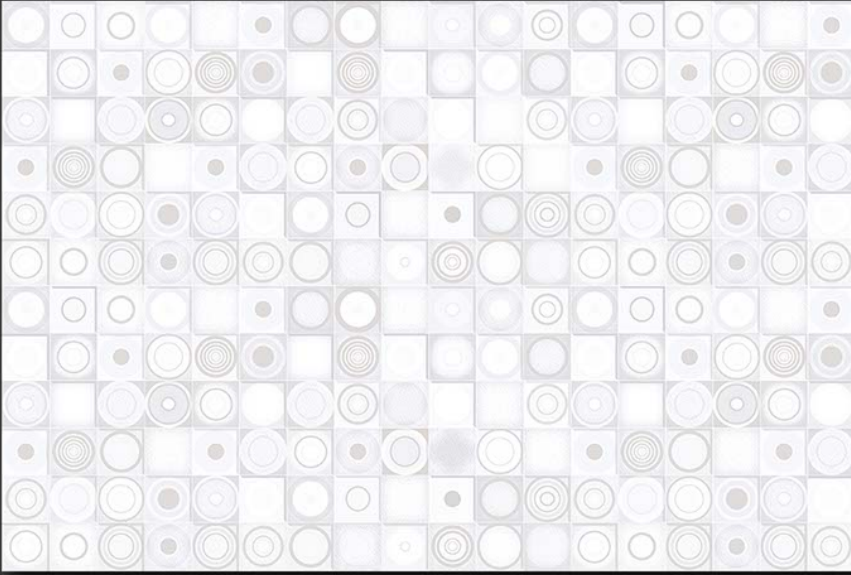

DIGITAL
WALL TILES
300X450MM GLOSSY

1745-L