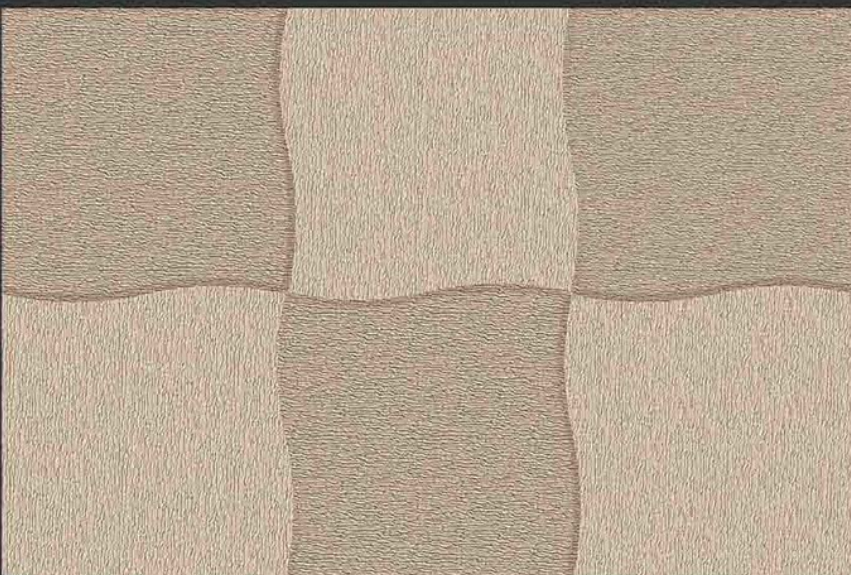

DIGITAL  
WALL TILES  
300X450MM GLOSSY

  
**VIVANTA**  
CERAMIC PVT. LTD

1772-L

1772-K2

1772-D

GLOSSY

WATERPROOF

WALL