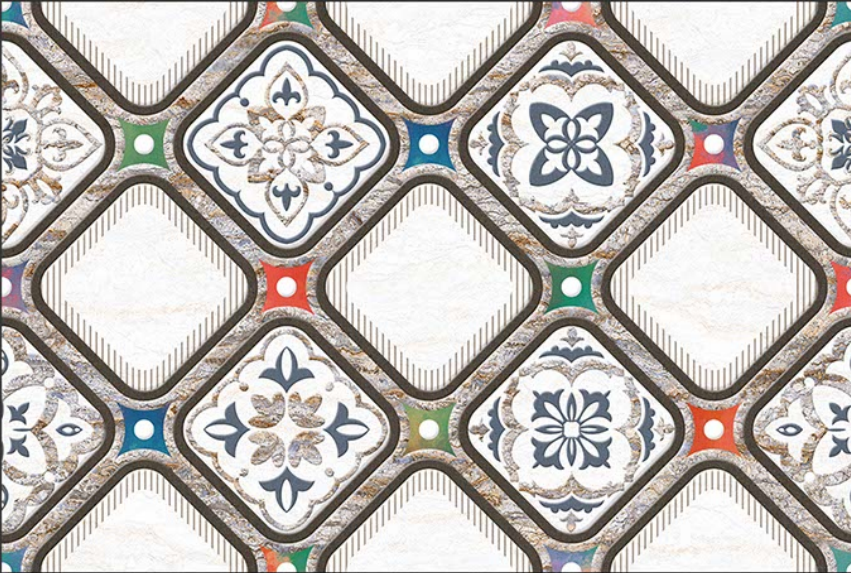

DIGITAL
WALL TILES
300X450MM GLOSSY

VIVANTA
CERAMIC PVT . LTD

1770-A HL

GLOSSY

WATERPROOF

WALL

CORRECT
RECTIFIED

3D

HIGH
DEFINATION

WWW.VIVANTACERAMIC.COM