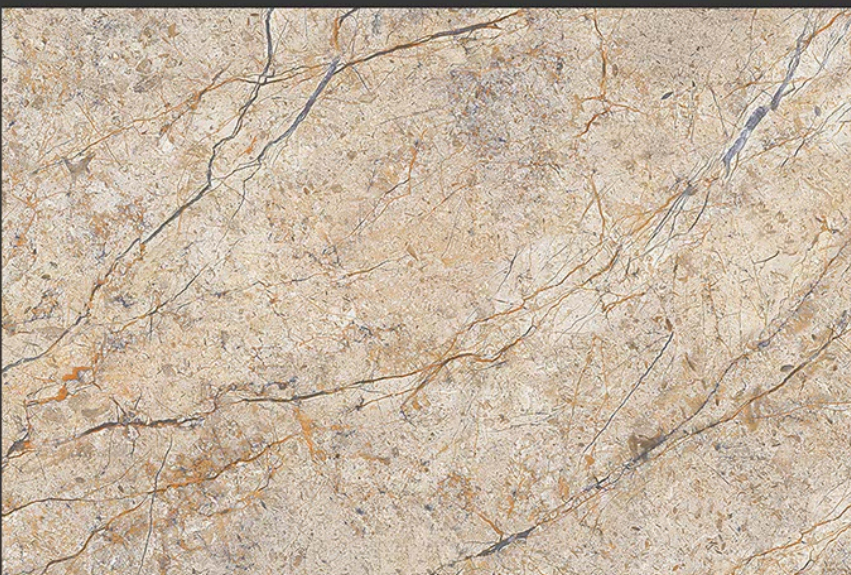

  
VIVANTA  
CERAMIC PVT . LTD

1748-L

1748-A HL

1748-D

GLOSSY

WATERPROOF

WALL

CORRECT  
RECTIFIED