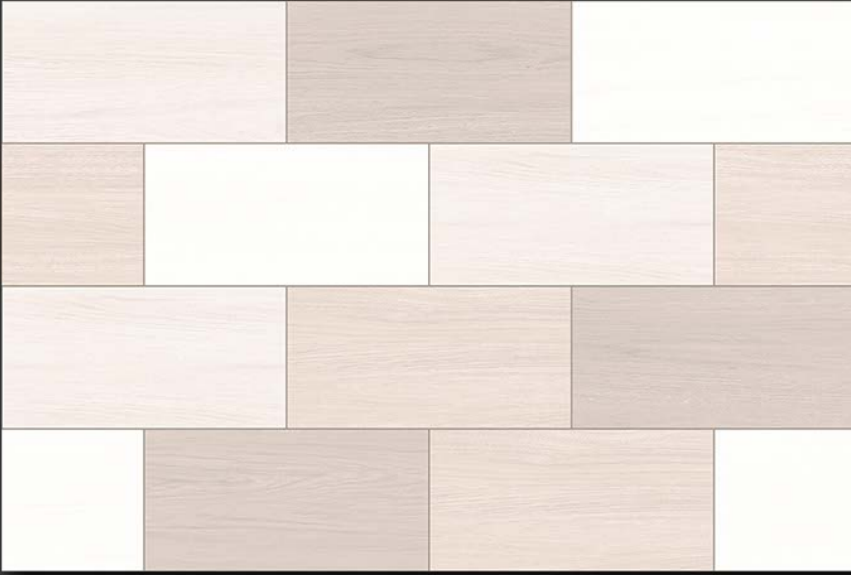

DIGITAL
WALL TILES
300X450MM GLOSSY

VIVANTA
CERAMIC PVT. LTD

1746-L