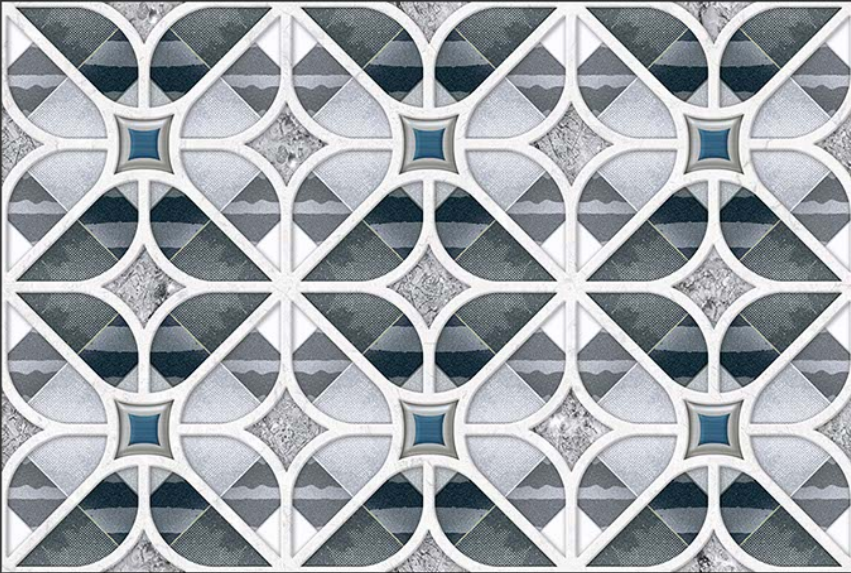

DIGITAL
WALL TILES
300X450MM GLOSSY

VIVANTA
CERAMIC PVT . LTD

1764-A HL

GLOSSY

WATERPROOF

WALL

CORRECT
RECTIFIED

3D

HIGH
DEFINATION

WWW.VIVANTACERAMIC.COM