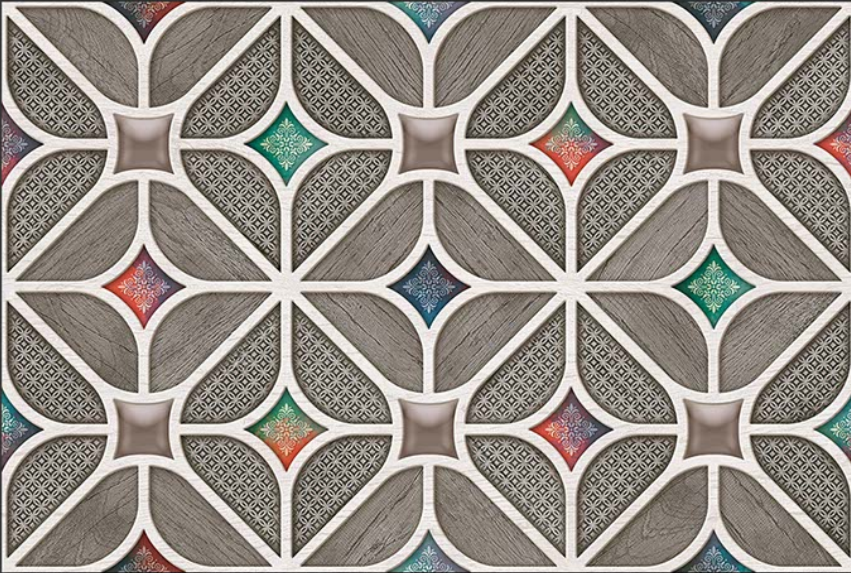

1716-A HL

1716-D

GLOSSY

WATERPROOF

WALL

CORRECT  
RECTIFIED

3D

HIGH  
DEFINATION