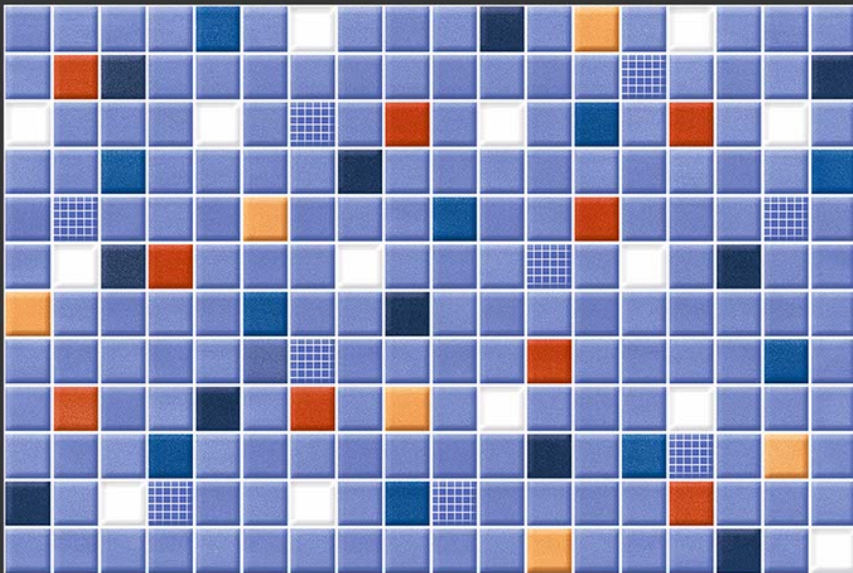

DIGITAL
WALL TILES
300X450MM GLOSSY

VIVANTA
CERAMIC PVT. LTD

1706-A HL

GLOSSY

WATERPROOF

WALL

CORRECT
RECTIFIED

3D

HIGH
DEFINATION

WWW.VIVANTACERAMIC.COM