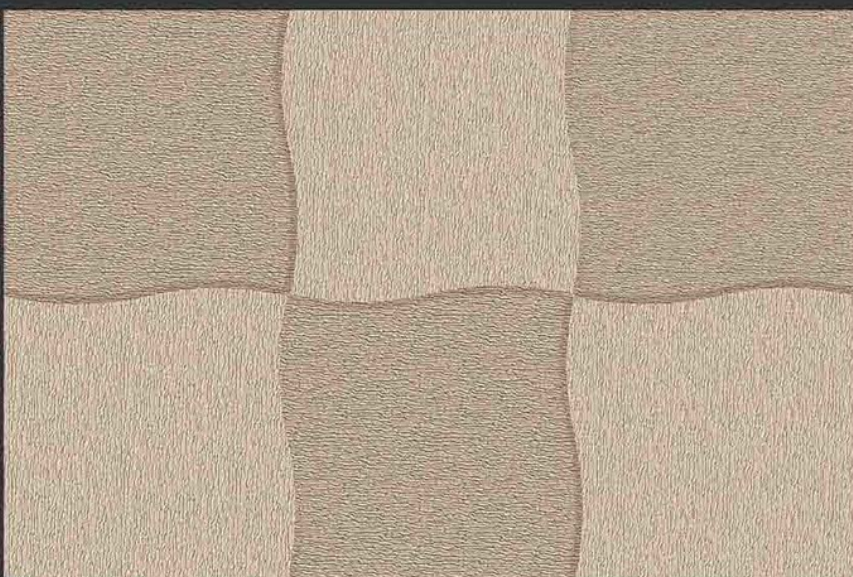

DIGITAL  
WALL TILES  
300X450MM GLOSSY

  
VIVANTA  
CERAMIC PVT. LTD

1772-L

1772-A HL

1772-D

GLOSSY

WATERPROOF

WALL