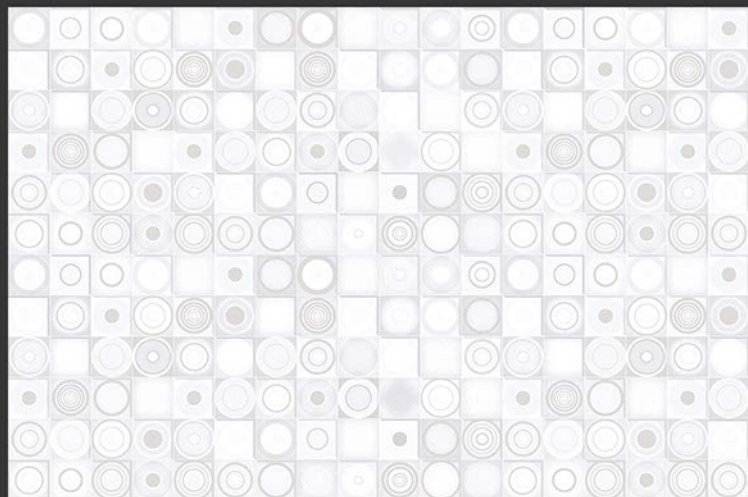

DIGITAL
WALL TILES
300X450MM GLOSSY

VIVANTA
CERAMIC PVT . LTD

1745-L