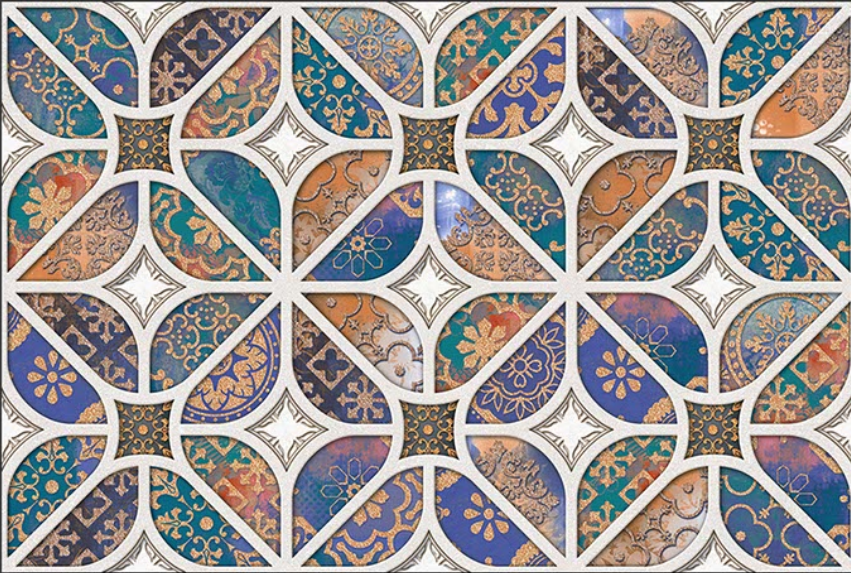

CORRECT  
RECTIFIED

3D

HIGH  
DEFINATION

[WWW.VIVANTACERAMIC.COM](http://WWW.VIVANTACERAMIC.COM)

DIGITAL  
WALL TILES  
300X450MM GLOSSY

  
VIVANTA  
CERAMIC PVT. LTD

1783-L

1783-B HL