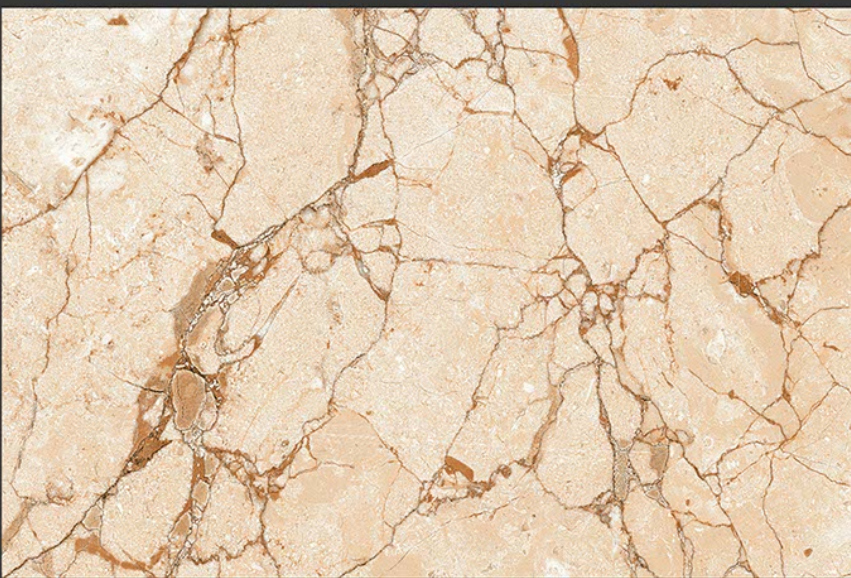

1801-B HL

1801-D

GLOSSY

WATERPROOF

WALL

CORRECT
RECTIFIED

3D

HIGH
DEFINATION