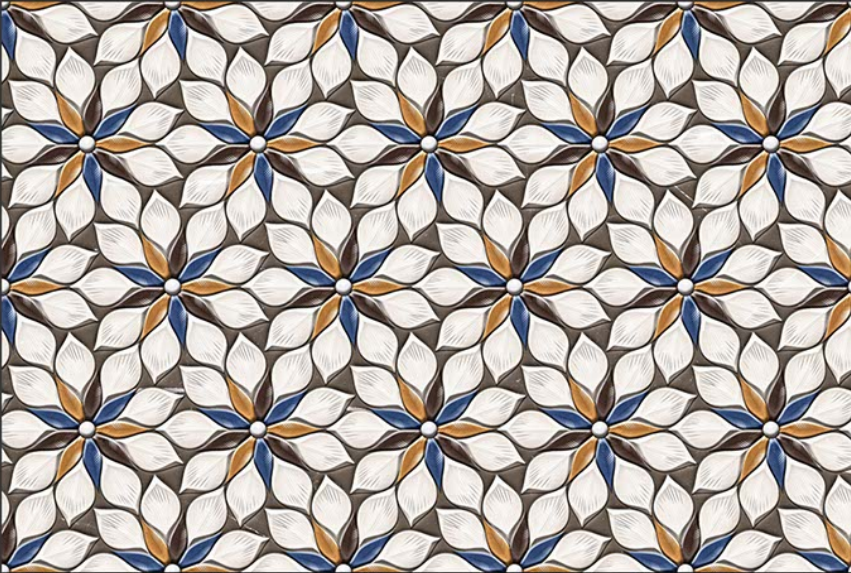

DIGITAL
WALL TILES
300X450MM GLOSSY

VIVANTA
CERAMIC PVT. LTD

1861-A HL

GLOSSY

WATERPROOF

WALL

CORRECT
RECTIFIED

3D

HIGH
DEFINATION

WWW.VIVANTACERAMIC.COM