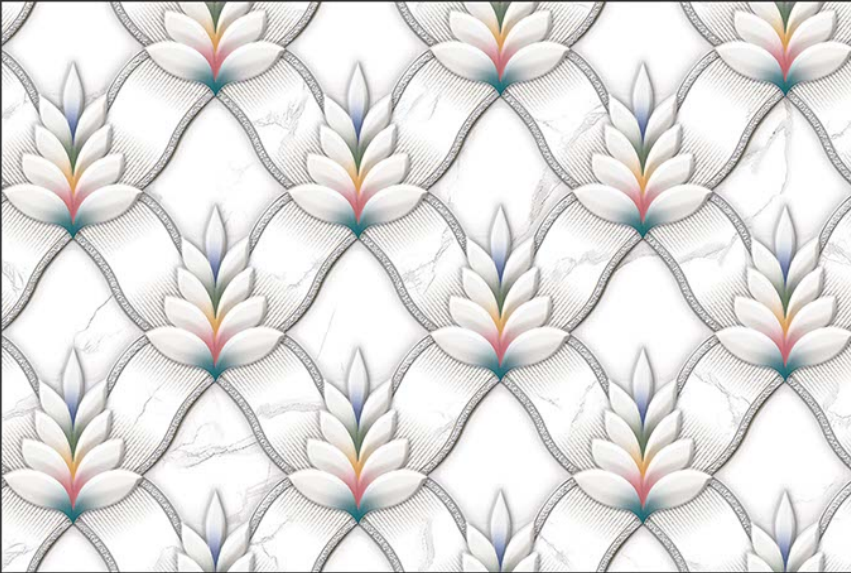

3D

HIGH
DEFINATION

WWW.VIVANTACERAMIC.COM

DIGITAL
WALL TILES
300X450MM GLOSSY

VIVANTA
CERAMIC PVT . LTD

1868-L

1868-C HL

1868-D