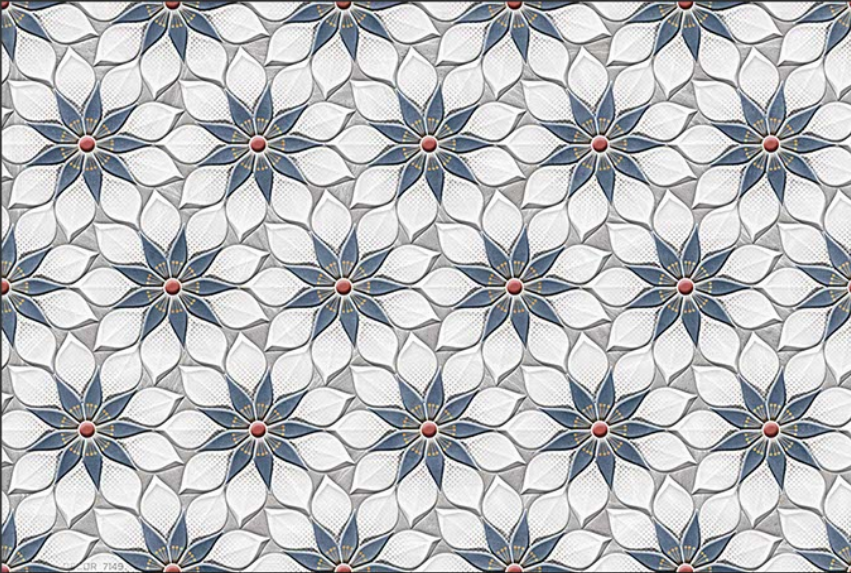

DIGITAL
WALL TILES
300X450MM GLOSSY

VIVANTA
CERAMIC PVT. LTD

1886-A HL

GLOSSY

WATERPROOF

WALL

CORRECT
RECTIFIED

3D

HIGH
DEFINATION

WWW.VIVANTACERAMIC.COM