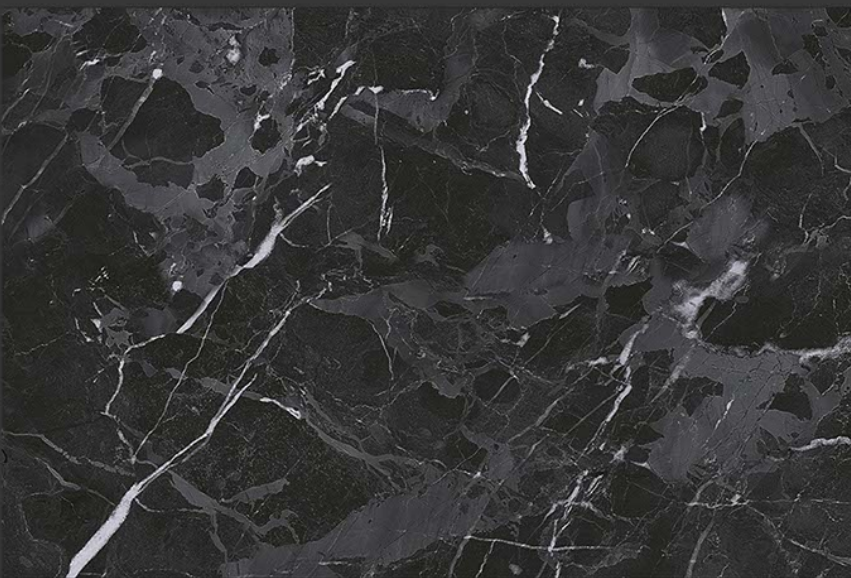

1848-D

GLOSSY

WATERPROOF

WALL

CORRECT
RECTIFIED

3D

HIGH
DEFINATION

WWW.VIVANTACERAMIC.COM