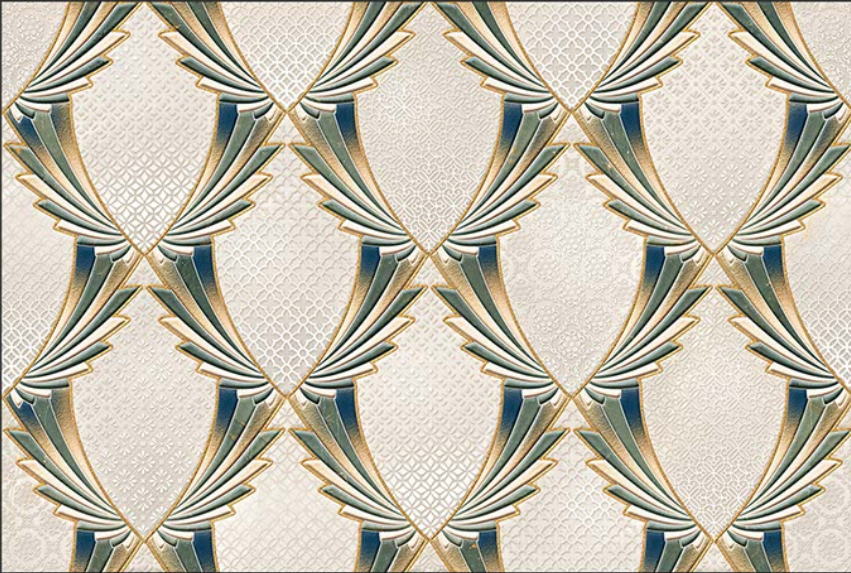

3D

HIGH
DEFINATION

WWW.VIVANTACERAMIC.COM

DIGITAL
WALL TILES
300X450MM GLOSSY

VIVANTA
CERAMIC PVT . LTD

1858-L

1858-A HL

1858-D