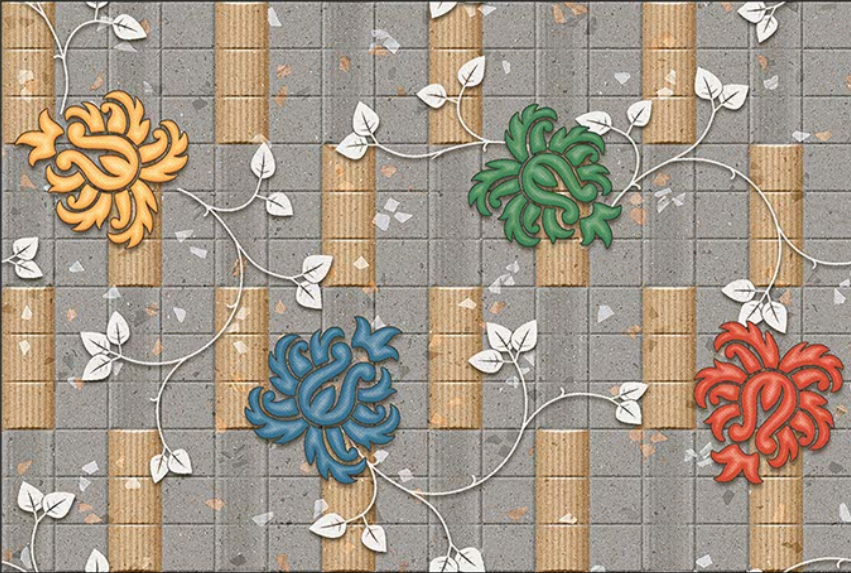

DIGITAL
WALL TILES
300X450MM GLOSSY

VIVANTA
CERAMIC PVT . LTD

1822-A HL

GLOSSY

WATERPROOF

WALL

CORRECT
RECTIFIED

3D

HIGH
DEFINATION

WWW.VIVANTACERAMIC.COM