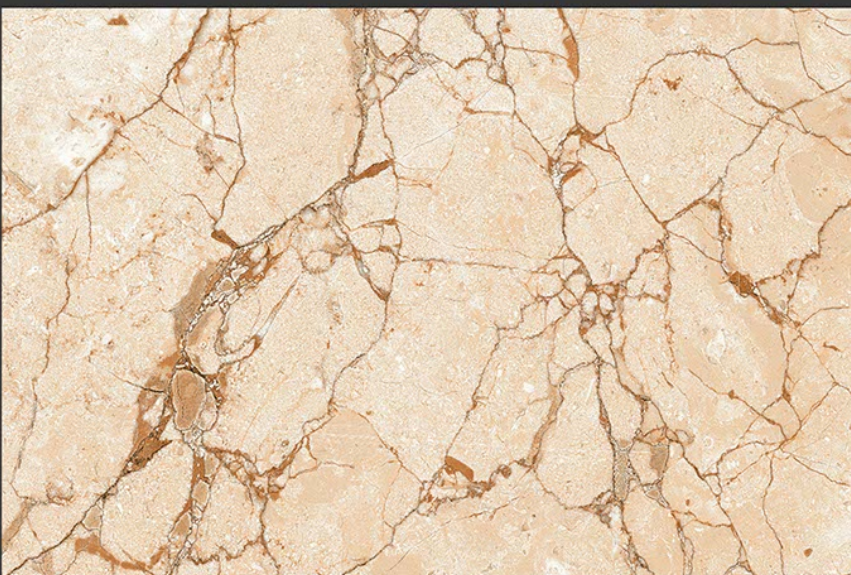

1801-D

GLOSSY

WATERPROOF

WALL

CORRECT
RECTIFIED

3D

HIGH
DEFINATION

WWW.VIVANTACERAMIC.COM