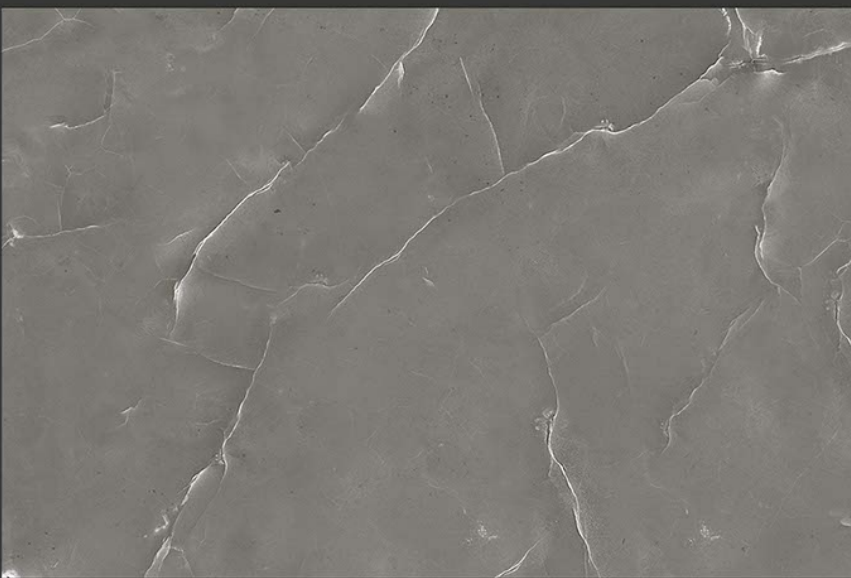

1837-D

GLOSSY

WATERPROOF

WALL

CORRECT
RECTIFIED

3D

HIGH
DEFINATION

WWW.VIVANTACERAMIC.COM