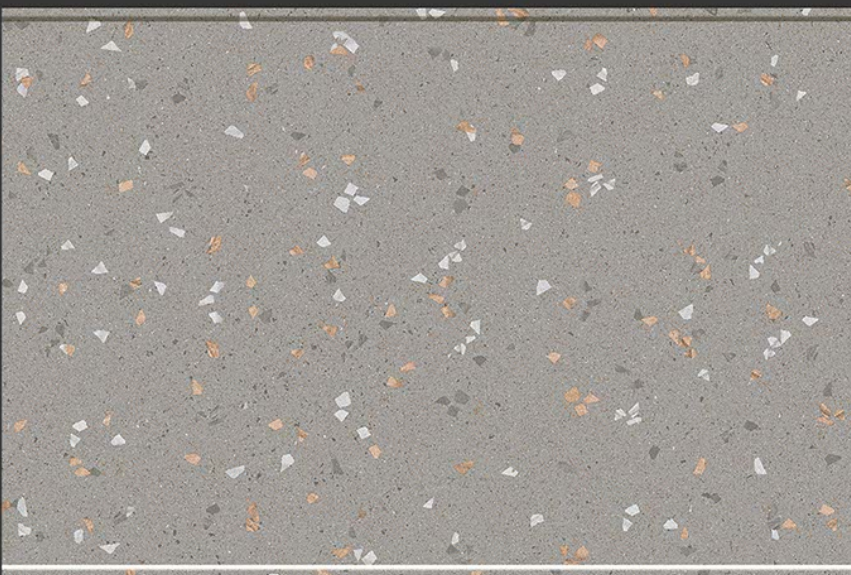

1822-D

GLOSSY

WATERPROOF

WALL

CORRECT
RECTIFIED

3D

HIGH
DEFINATION

WWW.VIVANTACERAMIC.COM