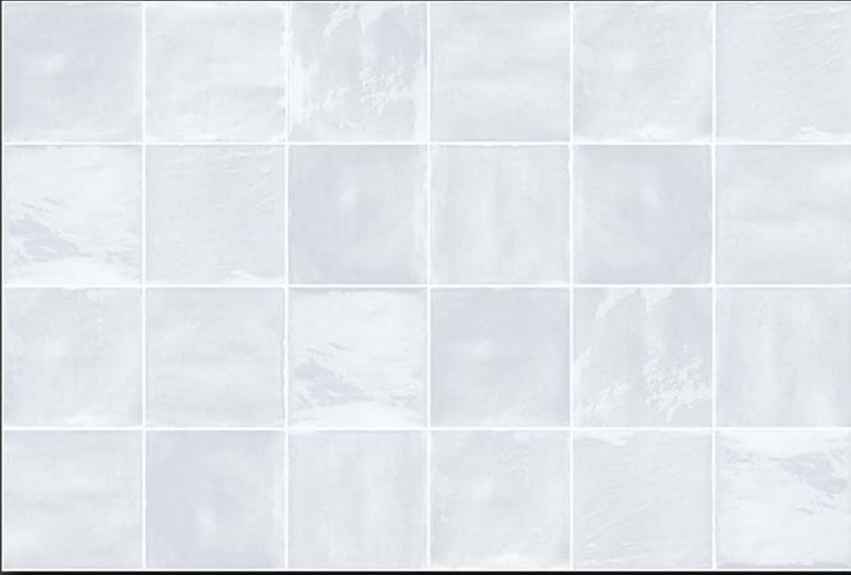

DIGITAL
WALL TILES
300X450MM GLOSSY

VIVANTA
CERAMIC PVT. LTD

1923-L