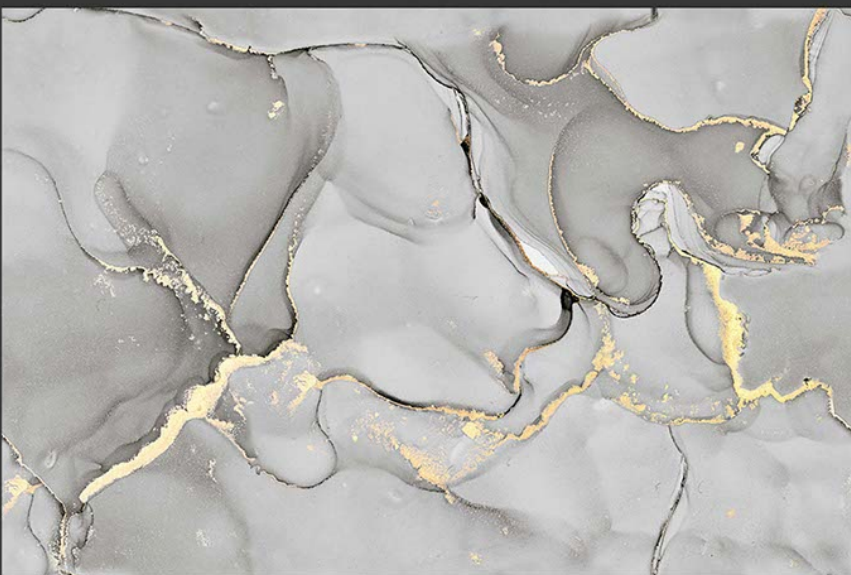

1921-L

1921-B HL

1921-D

GLOSSY

WATERPROOF

WALL

CORRECT
RECTIFIED

3D