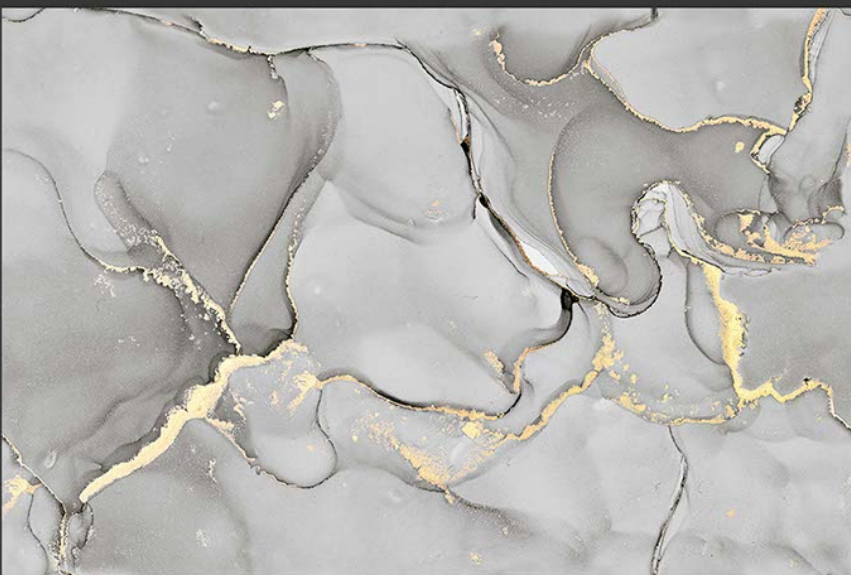

1921-D

GLOSSY

WATERPROOF

WALL

CORRECT
RECTIFIED

3D

HIGH
DEFINATION

WWW.VIVANTACERAMIC.COM