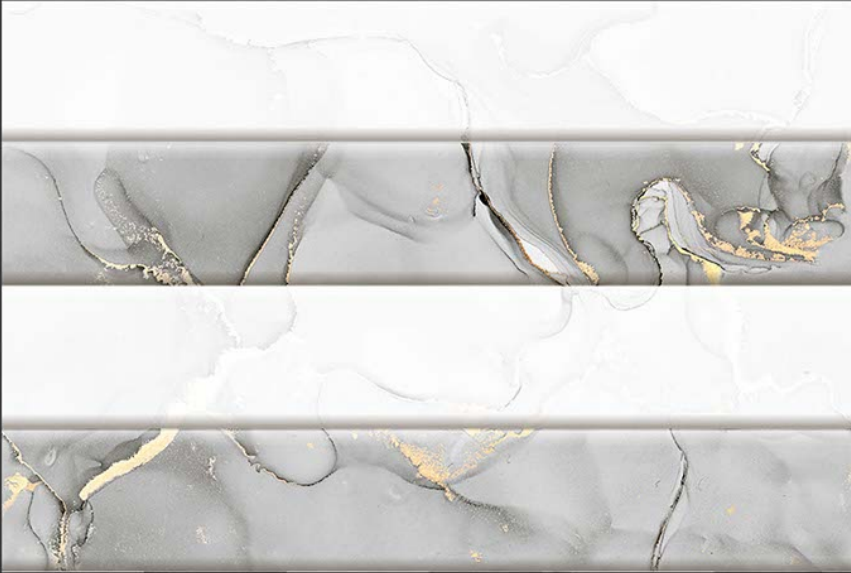

DIGITAL
WALL TILES
300X450MM GLOSSY

VIVANTA
CERAMIC PVT. LTD

1921-C HL

GLOSSY

WATERPROOF

WALL

CORRECT
RECTIFIED

3D

HIGH
DEFINATION

WWW.VIVANTACERAMIC.COM