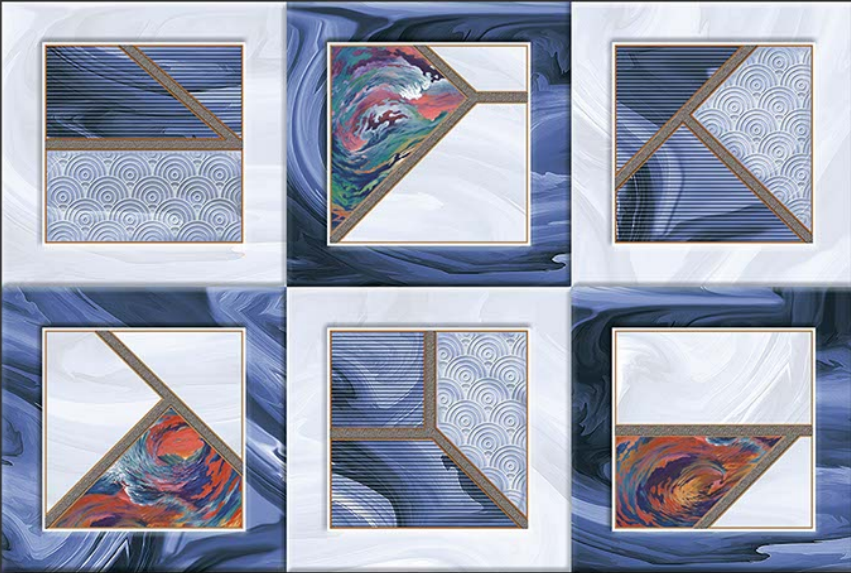

HIGH
DEFINATION

WWW.VIVANTACERAMIC.COM

DIGITAL
WALL TILES
300X450MM GLOSSY

VIVANTA
CERAMIC PVT. LTD

1918-L

1918-A HL

1918-D

GLOSSY