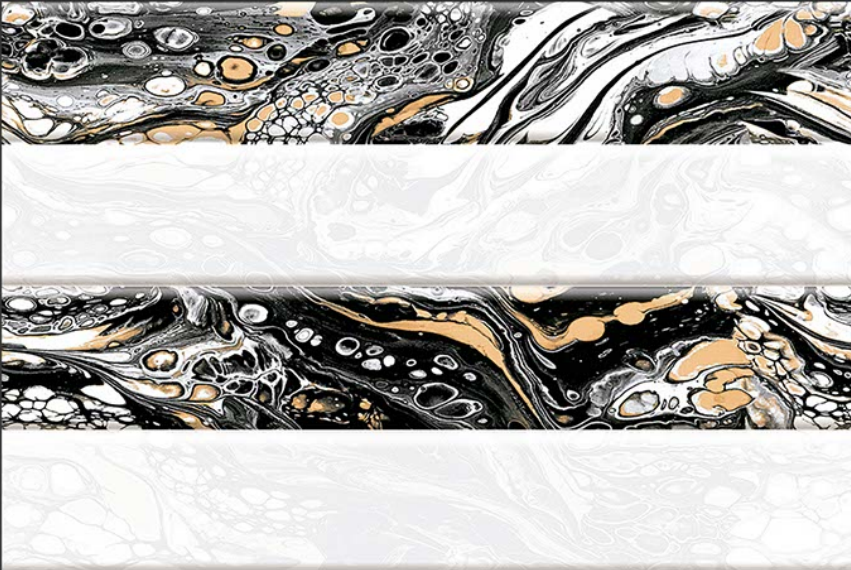

DIGITAL
WALL TILES
300X450MM GLOSSY

VIVANTA
CERAMIC PVT . LTD

1910-A HL

GLOSSY

WATERPROOF

WALL

CORRECT
RECTIFIED

3D

HIGH
DEFINATION

WWW.VIVANTACERAMIC.COM