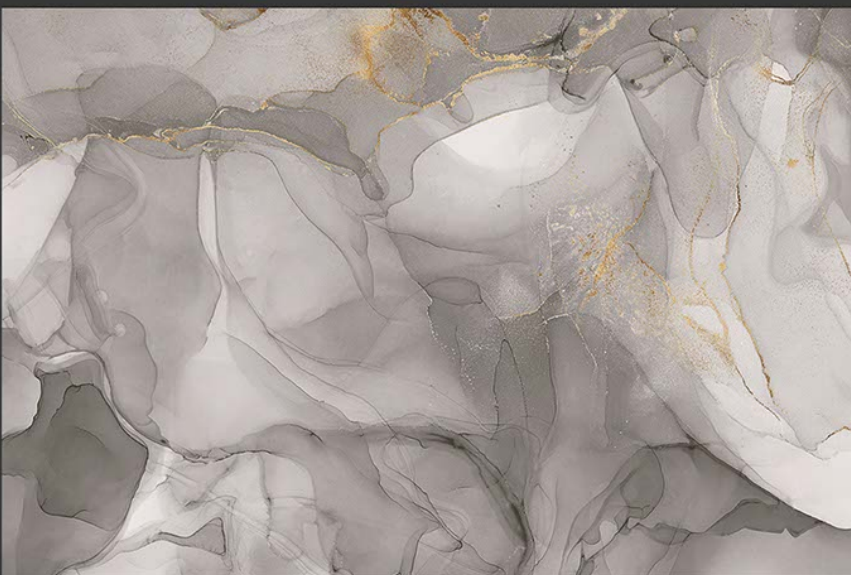

1916-D

GLOSSY

WATERPROOF

WALL

CORRECT
RECTIFIED

3D

HIGH
DEFINATION

WWW.VIVANTACERAMIC.COM