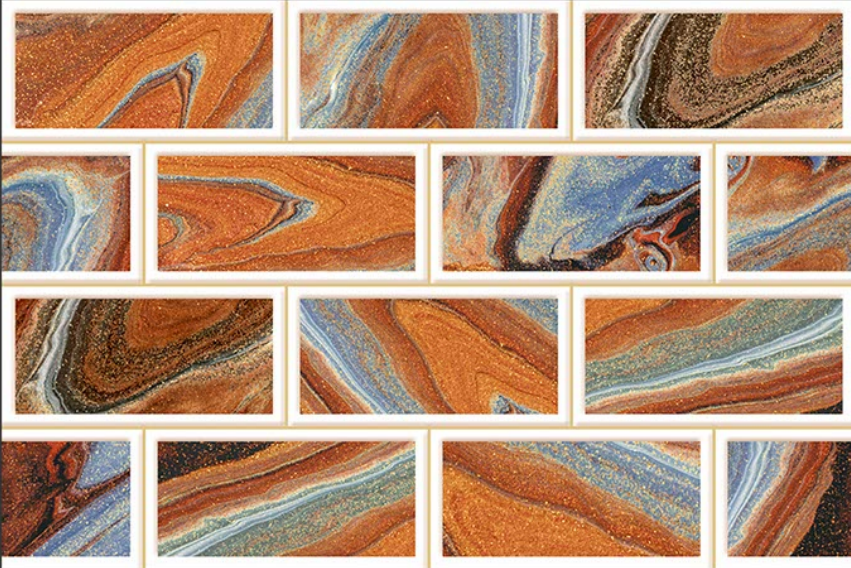

HIGH
DEFINATION

WWW.VIVANTACERAMIC.COM

DIGITAL
WALL TILES
300X450MM GLOSSY

VIVANTA
CERAMIC PVT . LTD

1919-L

1919-B HL

1919-D

GLOSSY