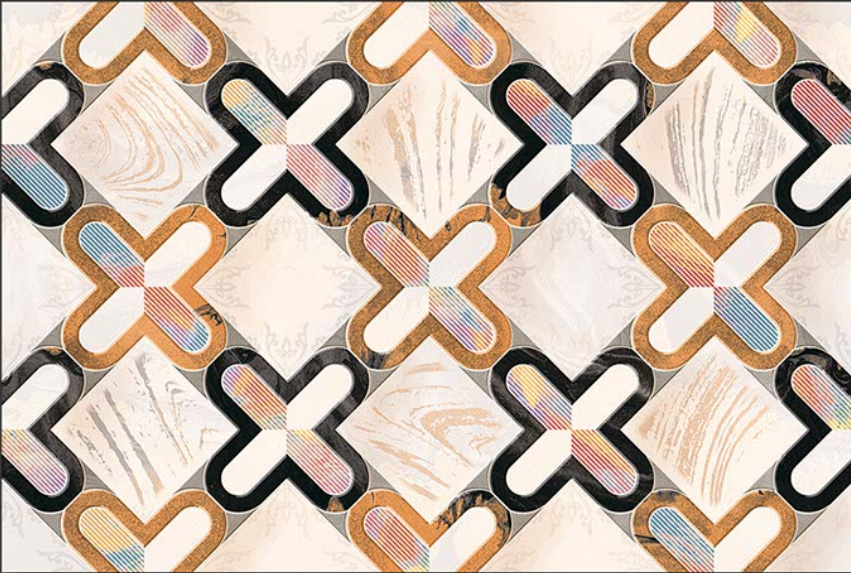

DIGITAL
WALL TILES
300X450MM GLOSSY

VIVANTA
CERAMIC PVT . LTD

1901-A HL

GLOSSY

WATERPROOF

WALL

CORRECT
RECTIFIED

3D

HIGH
DEFINATION

WWW.VIVANTACERAMIC.COM