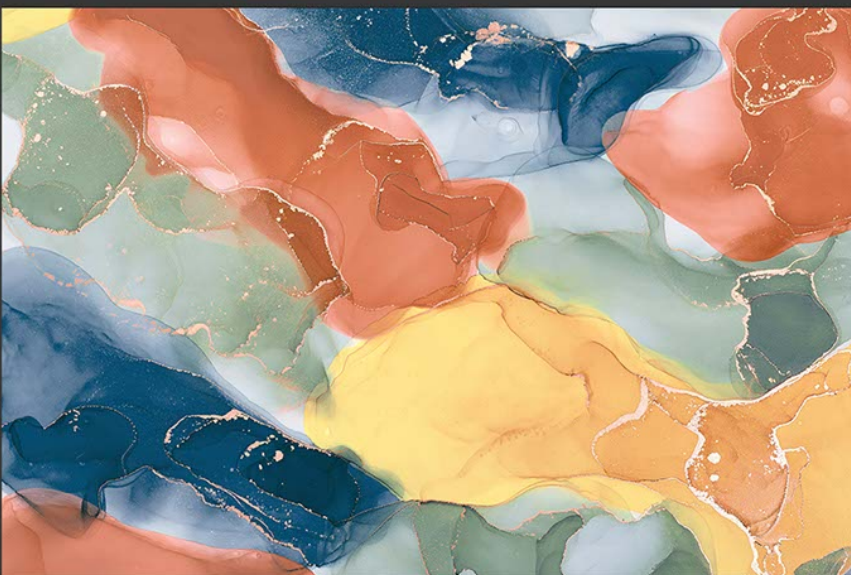

1905-D

GLOSSY

WATERPROOF

WALL

CORRECT
RECTIFIED

3D

HIGH
DEFINATION

WWW.VIVANTACERAMIC.COM