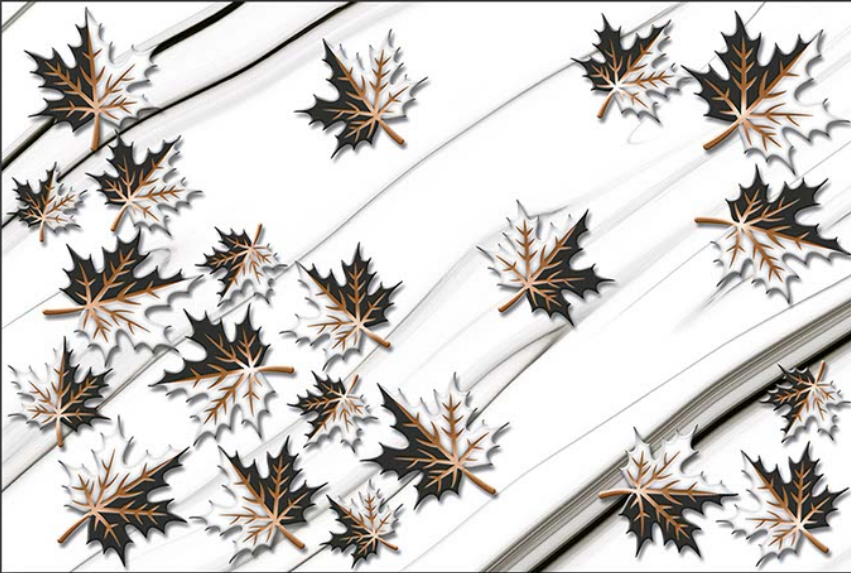

1906-A HL

1906-L

GLOSSY

WATERPROOF

WALL

CORRECT
RECTIFIED

3D

HIGH
DEFINATION