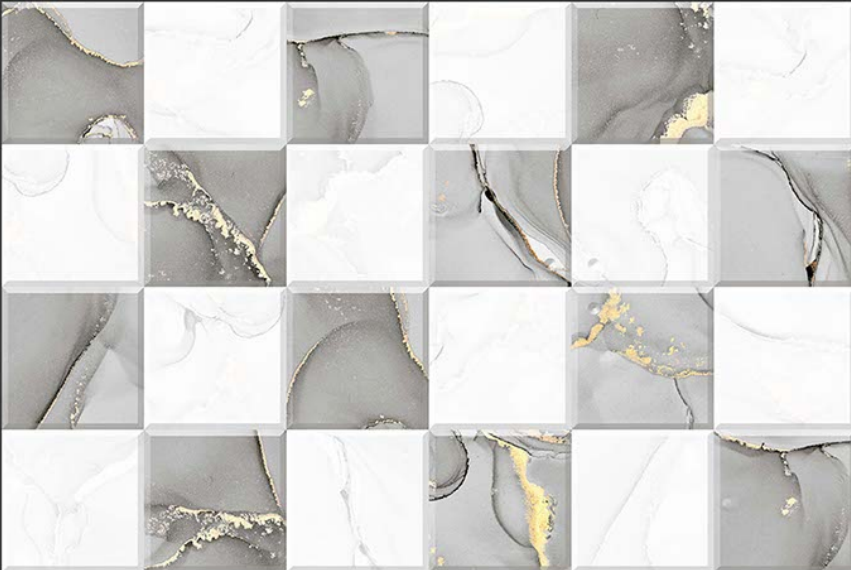

DIGITAL
WALL TILES
300X450MM GLOSSY

VIVANTA
CERAMIC PVT. LTD

1921-A HL

GLOSSY

WATERPROOF

WALL

CORRECT
RECTIFIED

3D

HIGH
DEFINATION

WWW.VIVANTACERAMIC.COM