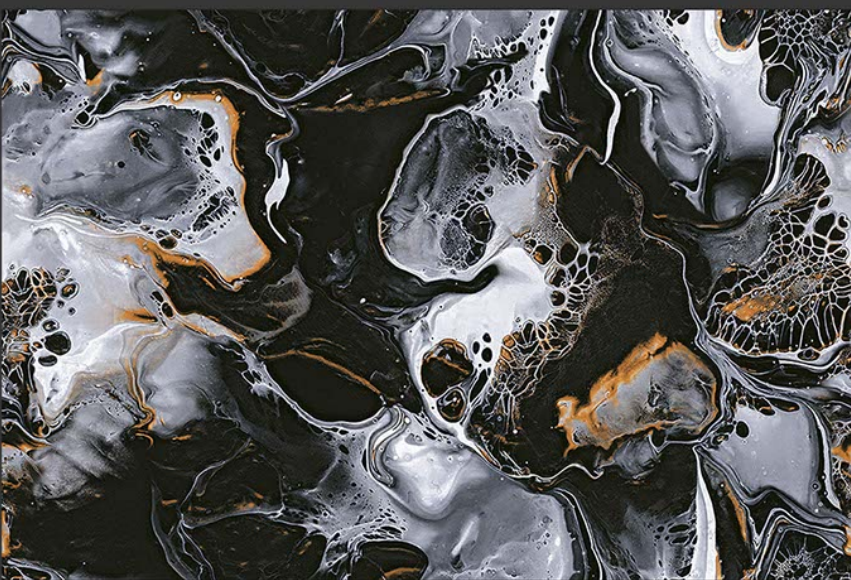

1912-A HL

1912-D

GLOSSY

WATERPROOF

WALL

CORRECT
RECTIFIED

3D

HIGH
DEFINATION