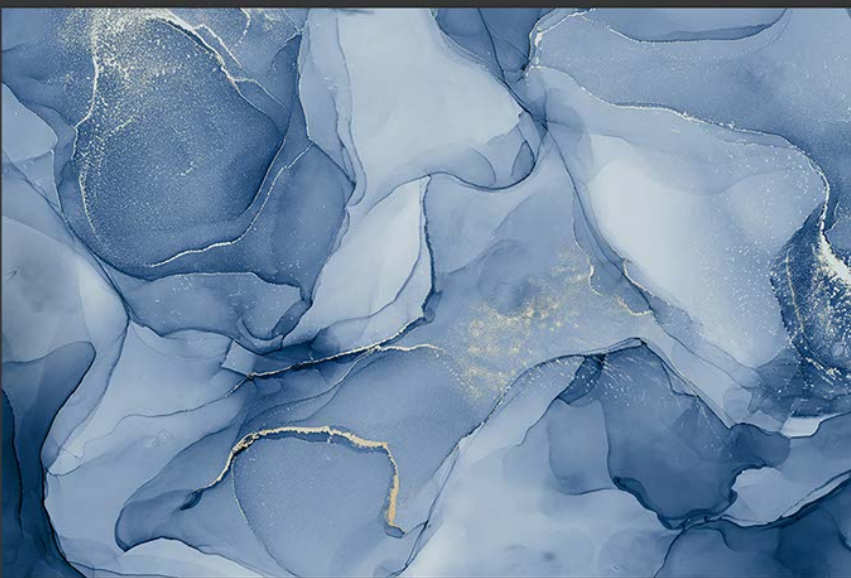

1908-D

GLOSSY

WATERPROOF

WALL

CORRECT
RECTIFIED

3D

HIGH
DEFINATION

WWW.VIVANTACERAMIC.COM