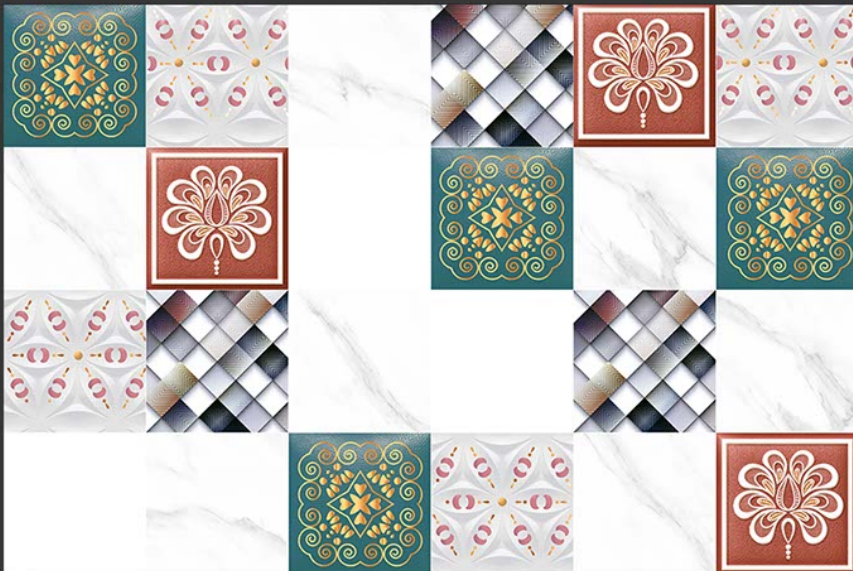

DIGITAL
WALL TILES

300X450MM GLOSSY

VIVANTA
CERAMIC PVT. LTD

2133-A HL

GLOSSY

WATERPROOF

WALL

CORRECT
RECTIFIED

3D

HIGH
DEFINATION