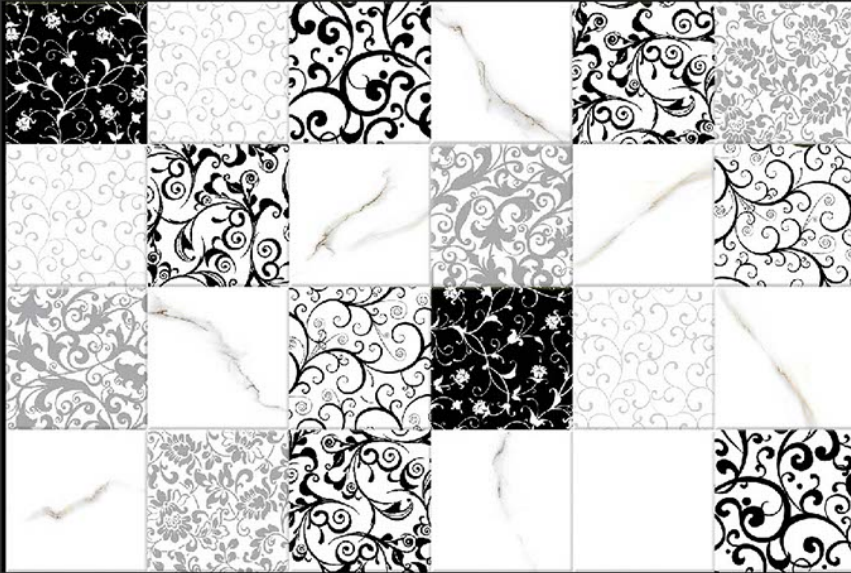

DIGITAL
WALL TILES
300X450MM GLOSSY

VIVANTA
CERAMIC PVT . LTD

2153-A HL

GLOSSY

WATERPROOF

WALL

CORRECT
RECTIFIED

3D

HIGH
DEFINATION

WWW.VIVANTACERAMIC.COM