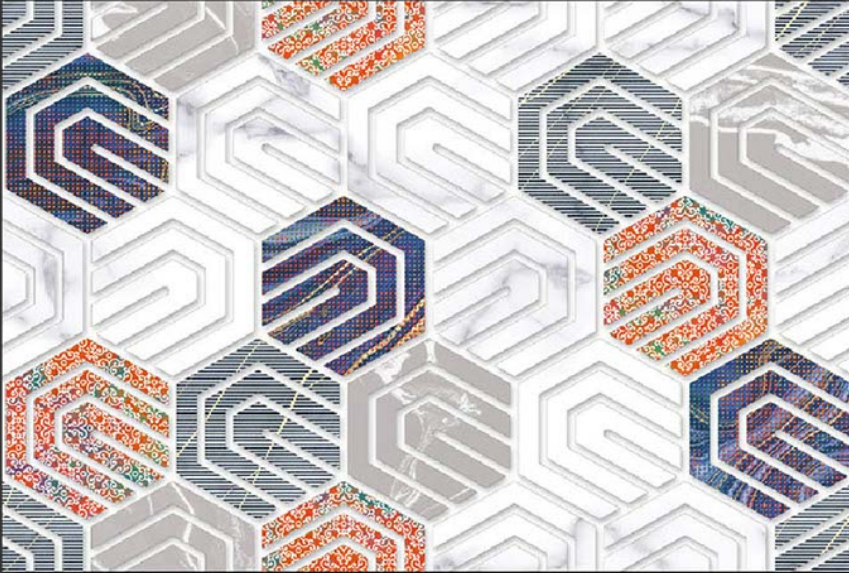

DIGITAL
WALL TILES
300X450MM GLOSSY

VIVANTA
CERAMIC PVT . LTD

2106-A HL

GLOSSY

WATERPROOF

WALL

CORRECT
RECTIFIED

3D

HIGH
DEFINATION

WWW.VIVANTACERAMIC.COM