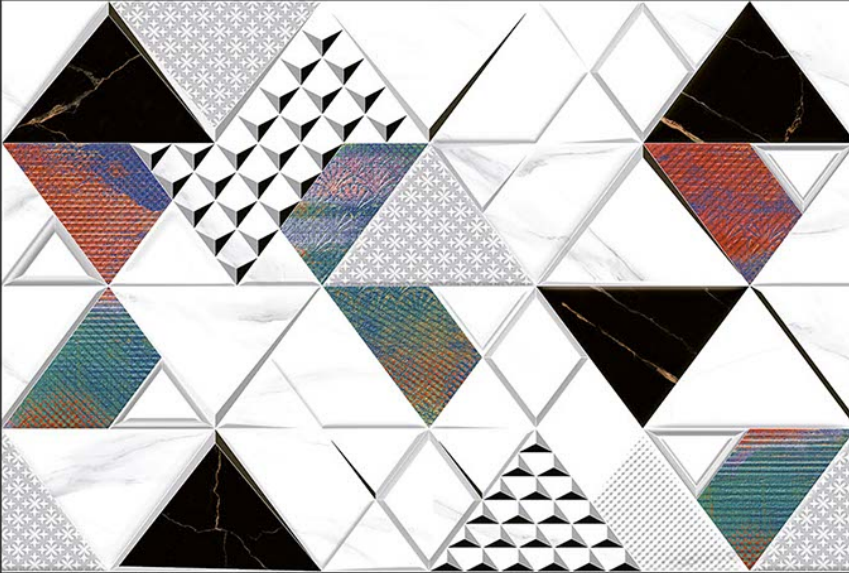

2129-B HL

2129-L

GLOSSY

WATERPROOF

WALL

CORRECT
RECTIFIED

3D

HIGH
DEFINATION