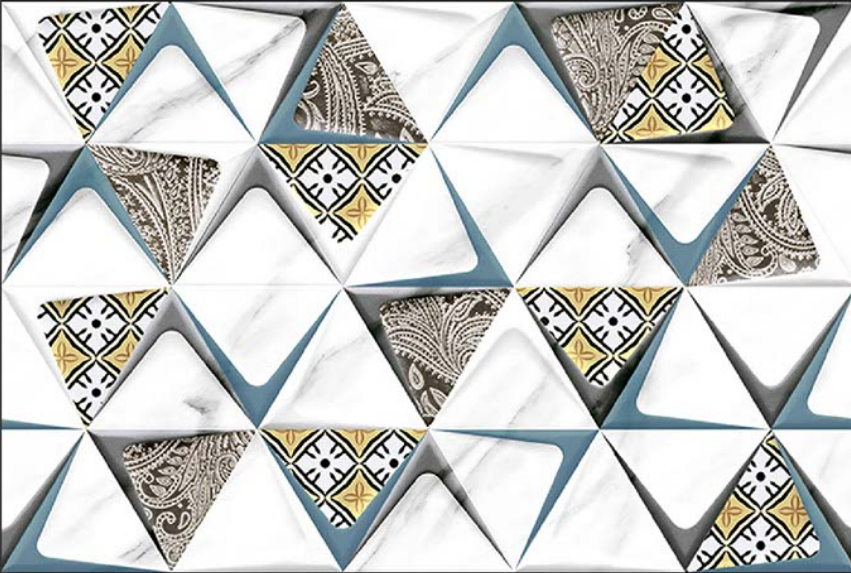

DIGITAL
WALL TILES
300X450MM GLOSSY

VIVANTA
CERAMIC PVT . LTD

2154-A HL

GLOSSY

WATERPROOF

WALL

CORRECT
RECTIFIED

3D

HIGH
DEFINATION

WWW.VIVANTACERAMIC.COM