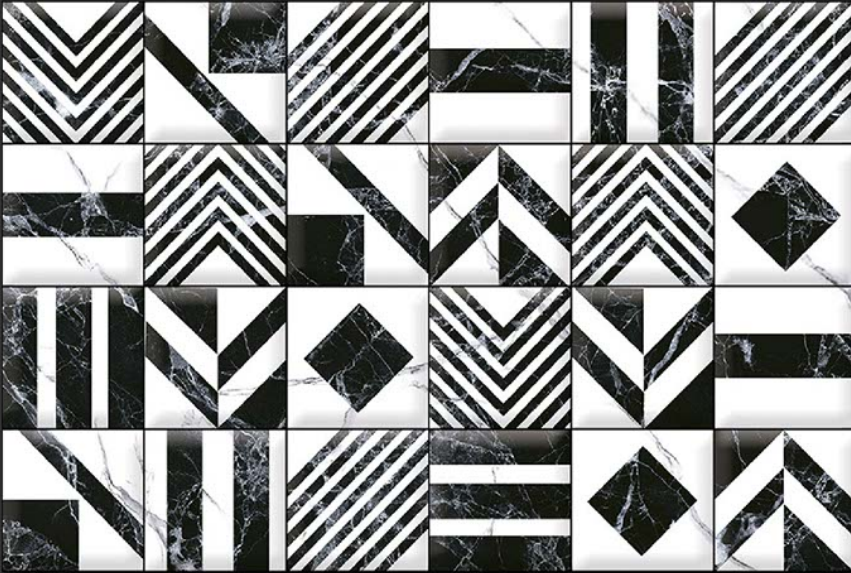

WATERPROOF

WALL

CORRECT
RECTIFIED

3D

HIGH
DEFINATION

WWW.VIVANTACERAMIC.COM

DIGITAL
WALL TILES
300X450MM GLOSSY

2152-L