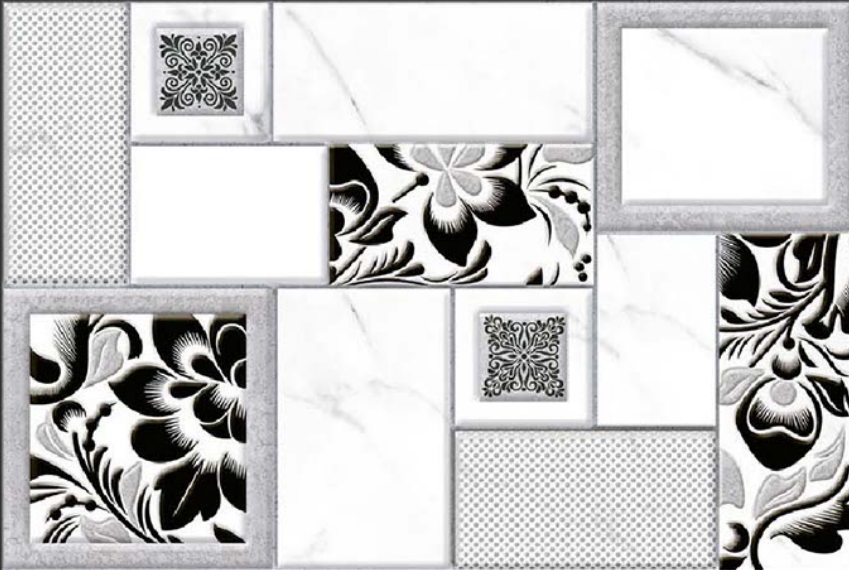

DIGITAL
WALL TILES
300X450MM GLOSSY

VIVANTA
CERAMIC PVT. LTD

2123-A HL

GLOSSY

WATERPROOF

WALL

CORRECT
RECTIFIED

3D

HIGH
DEFINATION

WWW.VIVANTACERAMIC.COM