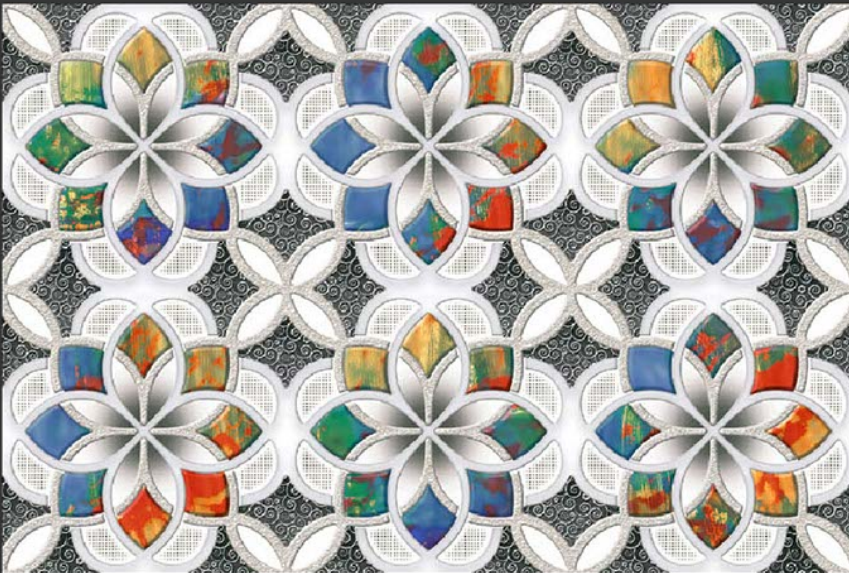

WATERPROOF

WALL

CORRECT
RECTIFIED

3D

HIGH
DEFINATION

DIGITAL
WALL TILES
300X450MM GLOSSY

2105-L

2105-A HL