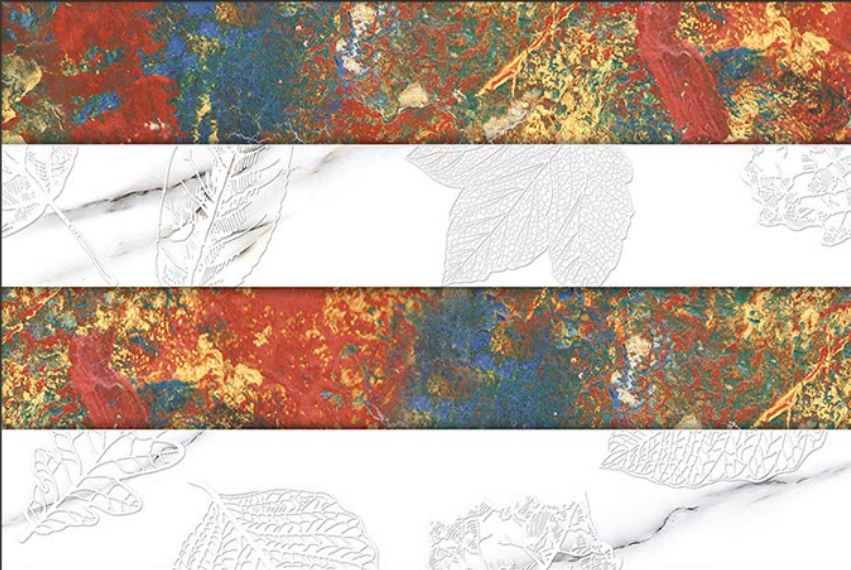

DIGITAL
WALL TILES
300X450MM GLOSSY

VIVANTA
CERAMIC PVT . LTD

2134-A HL

GLOSSY

WATERPROOF

WALL

CORRECT
RECTIFIED

3D

HIGH
DEFINATION

WWW.VIVANTACERAMIC.COM