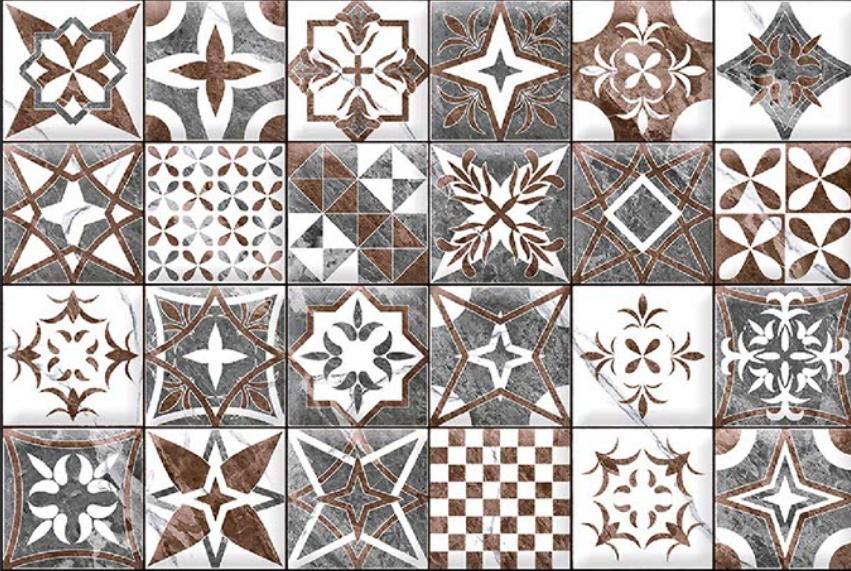

HIGH
DEFINATION

WWW.VIVANTACERAMIC.COM

DIGITAL
WALL TILES
300X450MM GLOSSY

VIVANTA
CERAMIC PVT . LTD

2152-L

2152-A HL

2152-L

GLOSSY