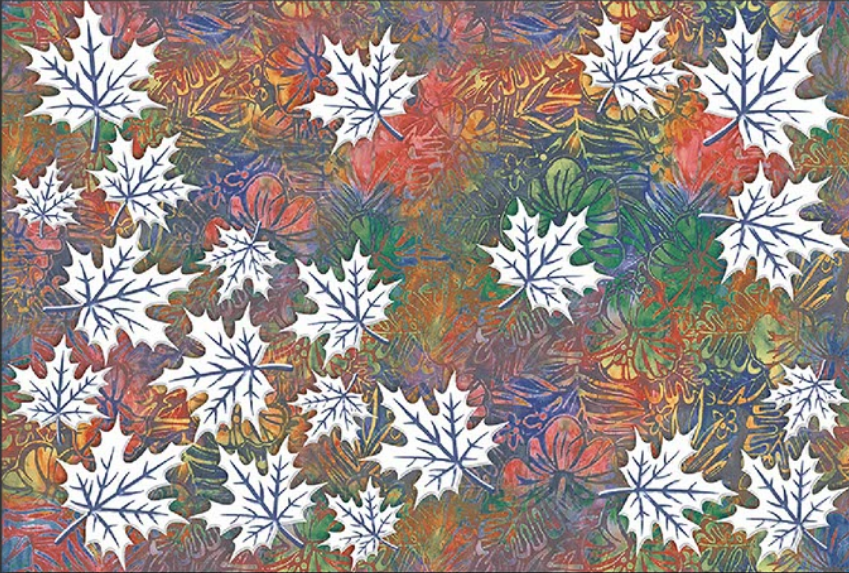

CORRECT
RECTIFIED

3D

HIGH
DEFINATION

WWW.VIVANTACERAMIC.COM

DIGITAL
WALL TILES
300X450MM GLOSSY

VIVANTA
CERAMIC PVT . LTD

2146-L

2146-A HL