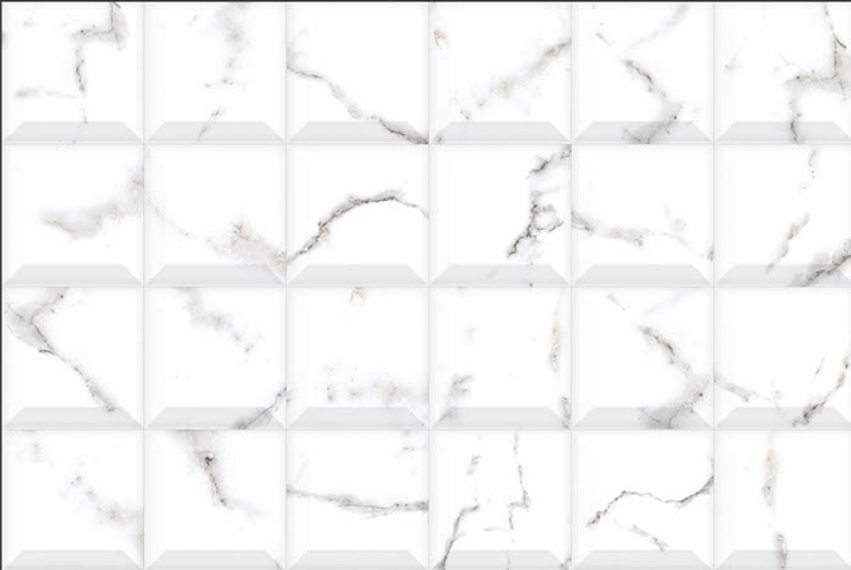

DIGITAL
WALL TILES
300X450MM GLOSSY

VIVANTA
CERAMIC PVT. LTD

2137-A HL

GLOSSY

WATERPROOF

WALL

CORRECT
RECTIFIED

3D

HIGH
DEFINATION

WWW.VIVANTACERAMIC.COM