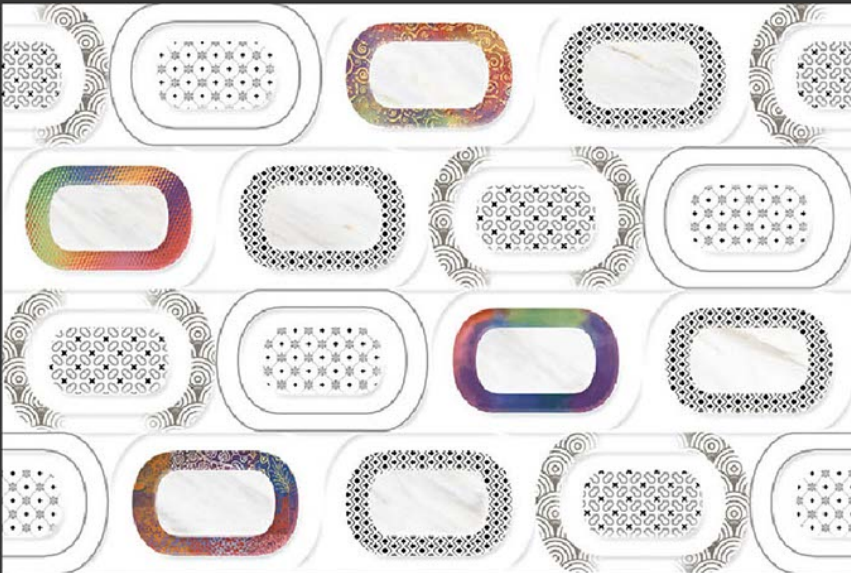

DIGITAL
WALL TILES
300X450MM GLOSSY

VIVANTA
CERAMIC PVT . LTD

2119-A HL

GLOSSY

WATERPROOF

WALL

CORRECT
RECTIFIED

3D

HIGH
DEFINATION

WWW.VIVANTACERAMIC.COM