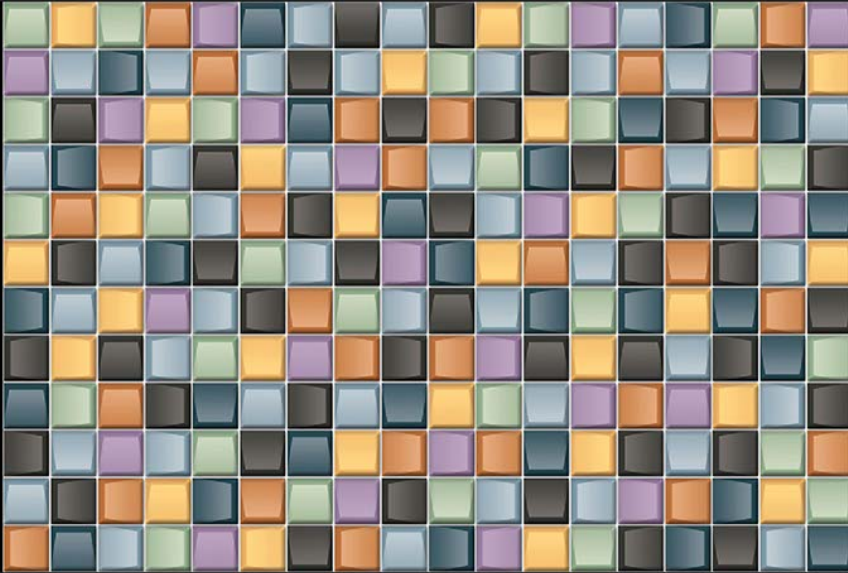

CORRECT
RECTIFIED

3D

HIGH
DEFINATION

WWW.VIVANTACERAMIC.COM

DIGITAL
WALL TILES
300X450MM GLOSSY

2150-L

2150-D

2150-L