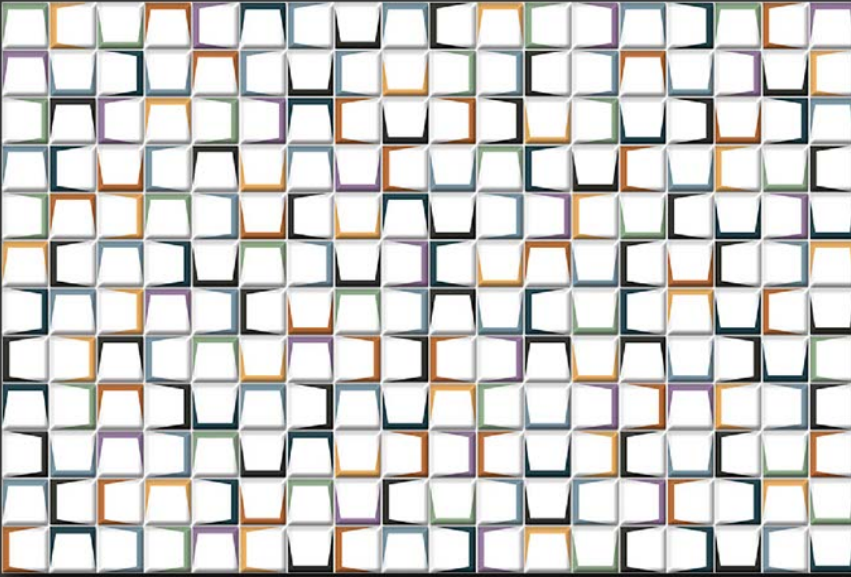

CORRECT
RECTIFIED

3D

HIGH
DEFINATION

WWW.VIVANTACERAMIC.COM

DIGITAL
WALL TILES
300X450MM GLOSSY

2150-L

2150-D

2150-L