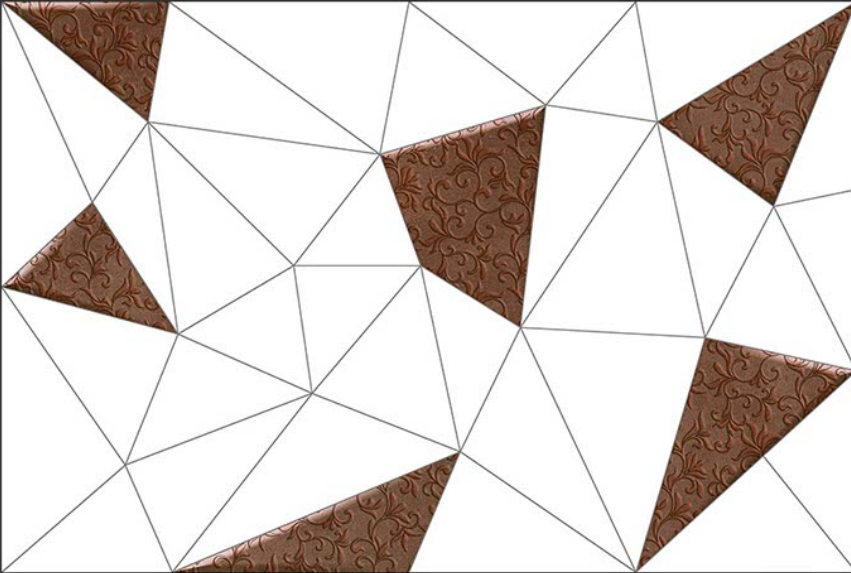

2202-A HL

2202-D

GLOSSY

WATERPROOF

WALL

CORRECT  
RECTIFIED

3D

HIGH  
DEFINATION