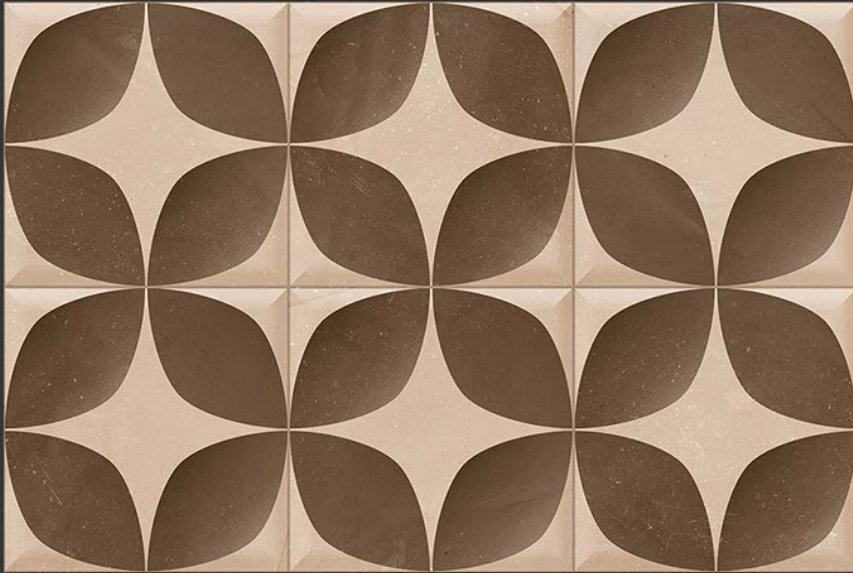

DIGITAL
WALL TILES
300X450MM GLOSSY

VIVANTA
CERAMIC PVT. LTD

2205-A HL

GLOSSY

WATERPROOF

WALL

CORRECT
RECTIFIED

3D

HIGH
DEFINATION

WWW.VIVANTACERAMIC.COM