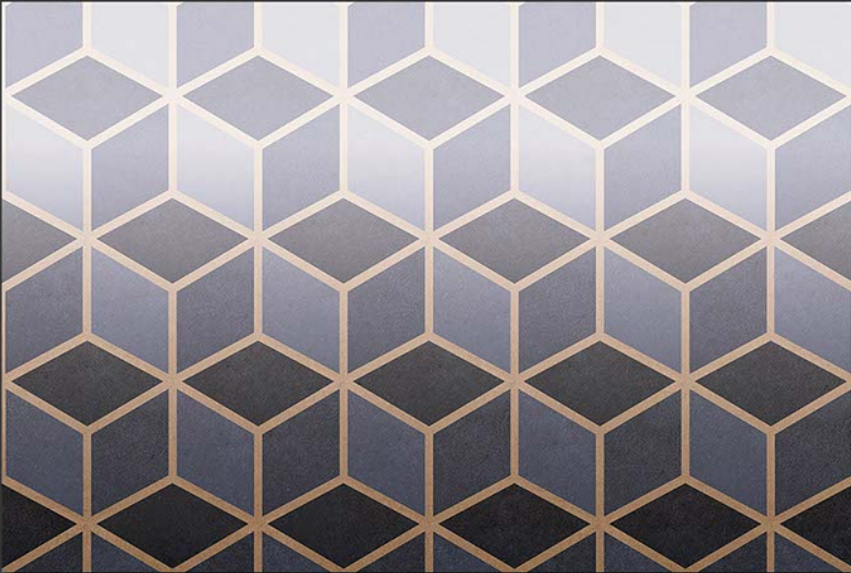

DIGITAL
WALL TILES
300X450MM GLOSSY

VIVANTA
CERAMIC PVT. LTD

2222-A HL

GLOSSY

WATERPROOF

WALL

CORRECT
RECTIFIED

3D

HIGH
DEFINATION

WWW.VIVANTACERAMIC.COM