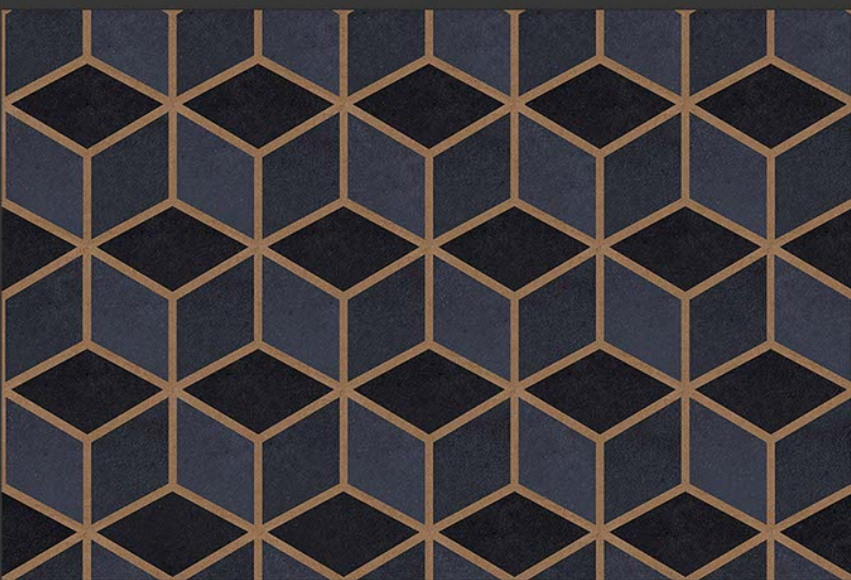

2222-D

GLOSSY

WATERPROOF

WALL

CORRECT  
RECTIFIED

3D

HIGH  
DEFINATION

[WWW.VIVANTACERAMIC.COM](http://WWW.VIVANTACERAMIC.COM)