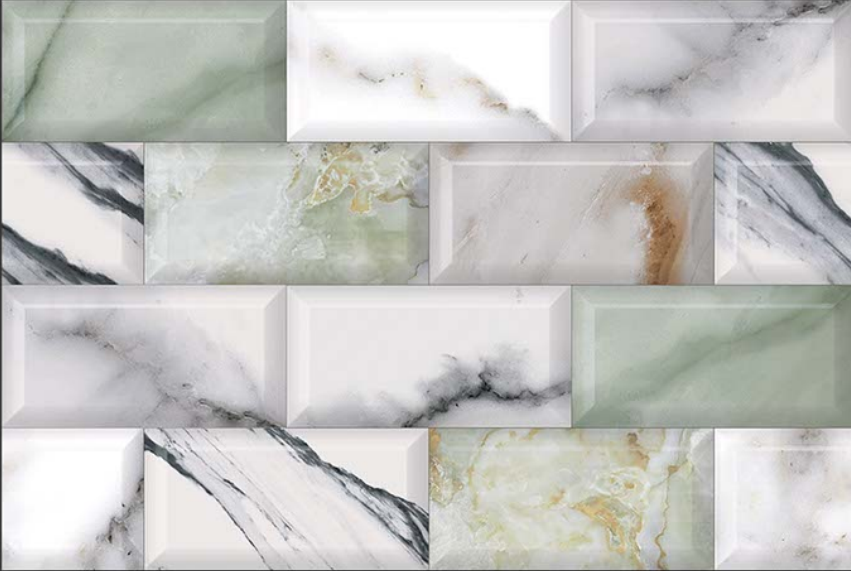

DIGITAL
WALL TILES
300X450MM GLOSSY

VIVANTA
CERAMIC PVT . LTD

2221-A HL

GLOSSY

WATERPROOF

WALL

CORRECT
RECTIFIED

3D

HIGH
DEFINATION

WWW.VIVANTACERAMIC.COM