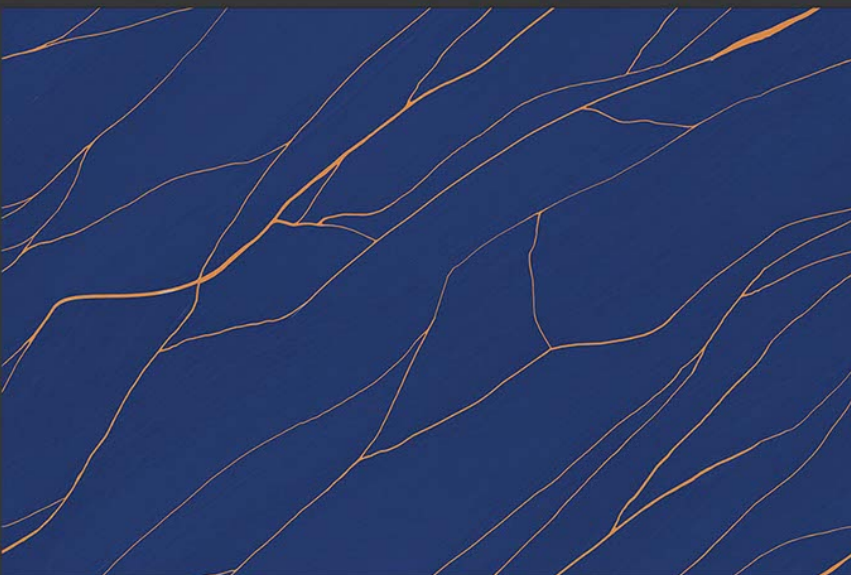

2325-D

GLOSSY

WATERPROOF

WALL

CORRECT
RECTIFIED

3D

HIGH
DEFINATION

WWW.VIVANTACERAMIC.COM