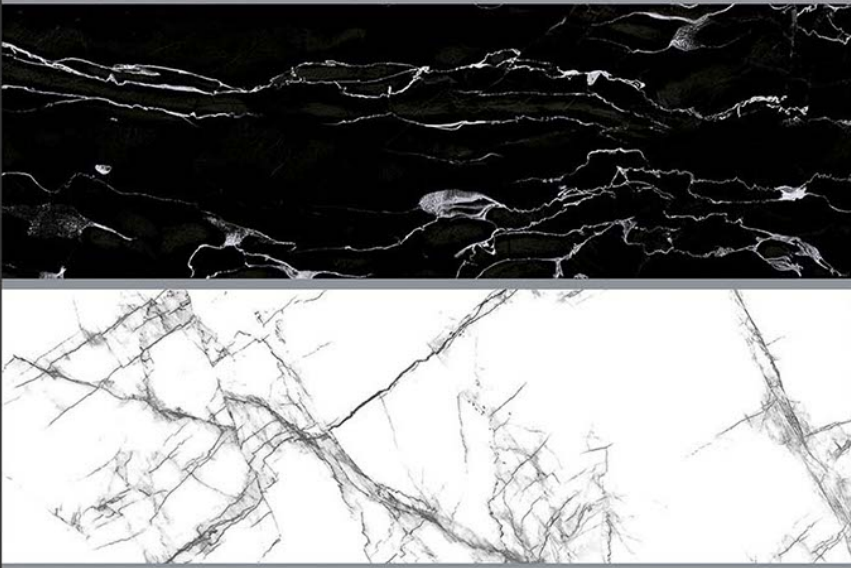

DIGITAL
WALL TILES
300X450MM GLOSSY

VIVANTA
CERAMIC PVT . LTD

2317-A HL

GLOSSY

WATERPROOF

WALL

CORRECT
RECTIFIED

3D

HIGH
DEFINATION

WWW.VIVANTACERAMIC.COM