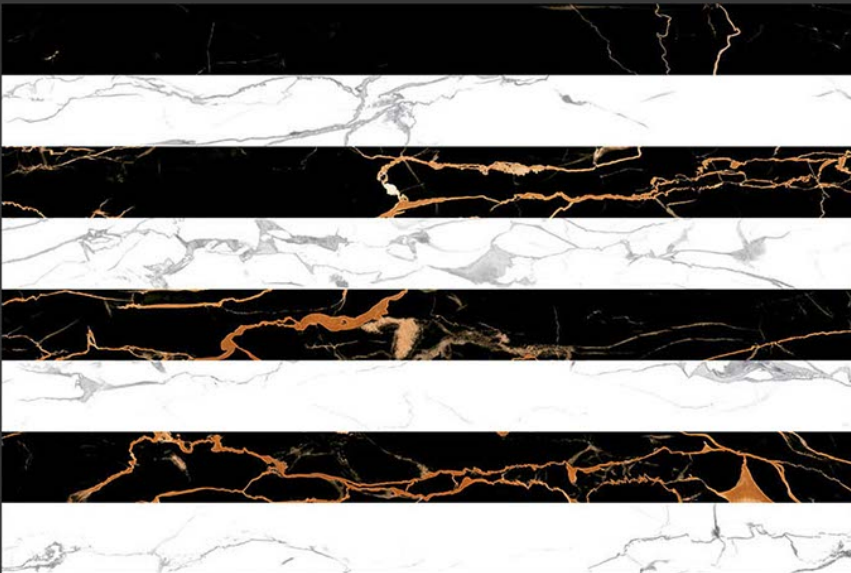

DIGITAL
WALL TILES
300X450MM GLOSSY

VIVANTA
CERAMIC PVT. LTD

2303-A HL

GLOSSY

WATERPROOF

WALL

CORRECT
RECTIFIED

3D

HIGH
DEFINATION

WWW.VIVANTACERAMIC.COM