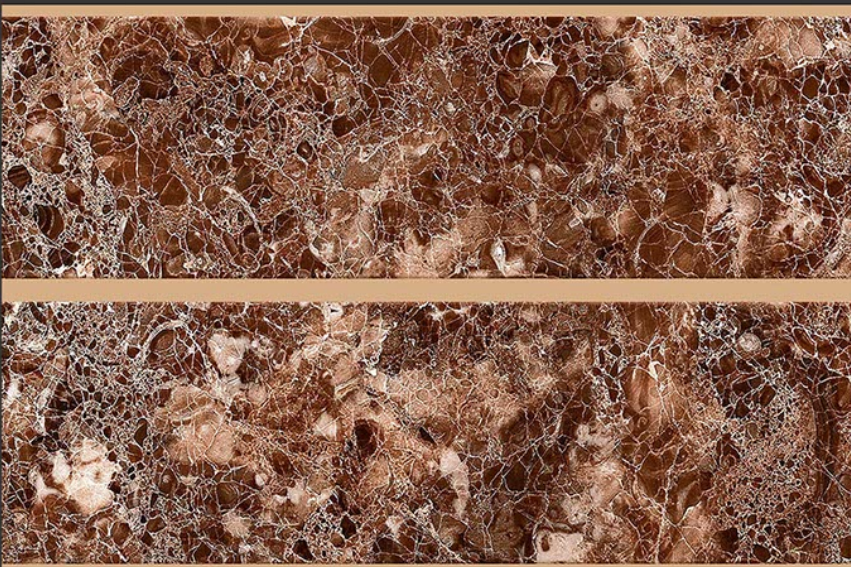

2304-A HL

2304-D

GLOSSY

WATERPROOF

WALL

CORRECT
RECTIFIED

3D

HIGH
DEFINATION