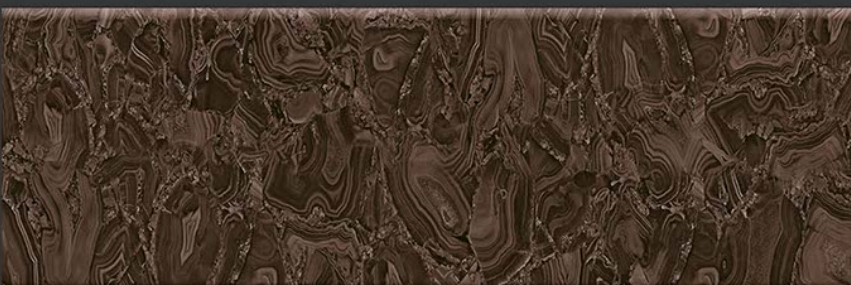

2310-A HL

2310-D

GLOSSY

WATERPROOF

WALL

CORRECT
RECTIFIED

3D

HIGH
DEFINATION