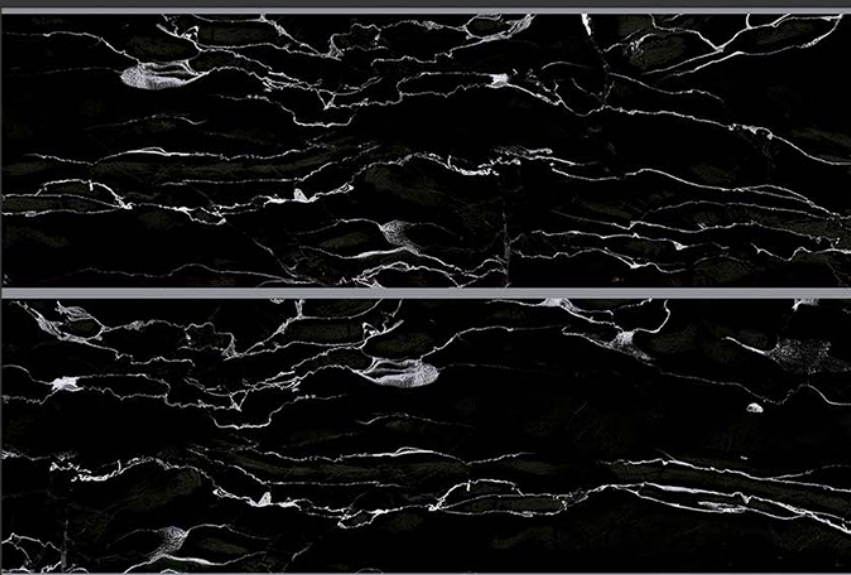

2317-D

GLOSSY

WATERPROOF

WALL

CORRECT
RECTIFIED

3D

HIGH
DEFINATION

WWW.VIVANTACERAMIC.COM