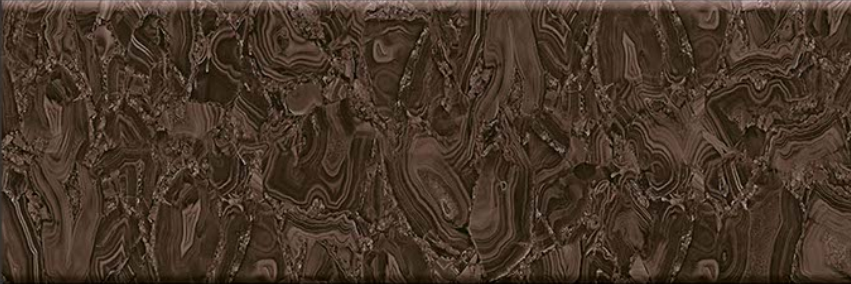

2310-A HL

2310-D

GLOSSY

WATERPROOF

WALL

CORRECT
RECTIFIED

3D

HIGH
DEFINATION