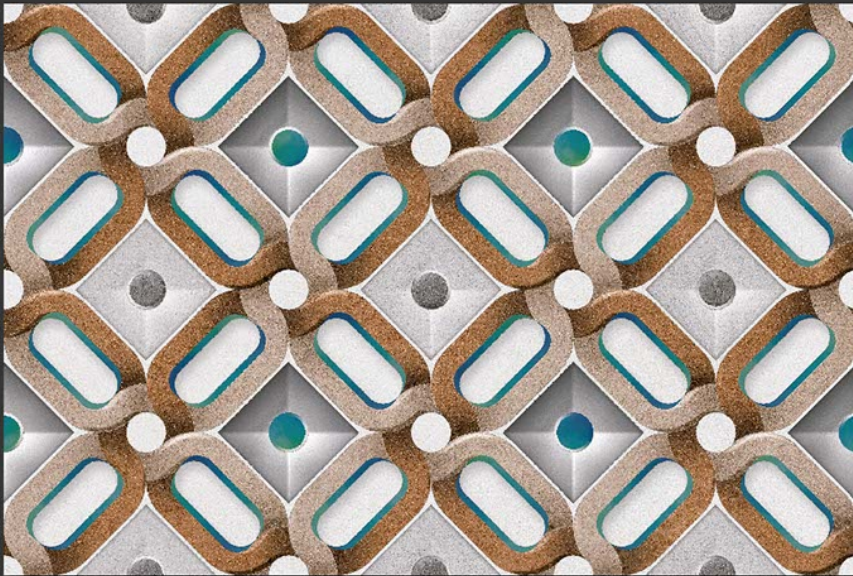

DIGITAL
WALL TILES
300X450MM MATT

VIVANTA
CERAMIC PVT . LTD

2580-A HL

R
A
N
D
O
M
E

D
E
S
I
G
N

GLOSSY

WATERPROOF

WALL

CORRECT
RECTIFIED

3D

HIGH
DEFINATION

WWW.VIVANTACERAMIC.COM