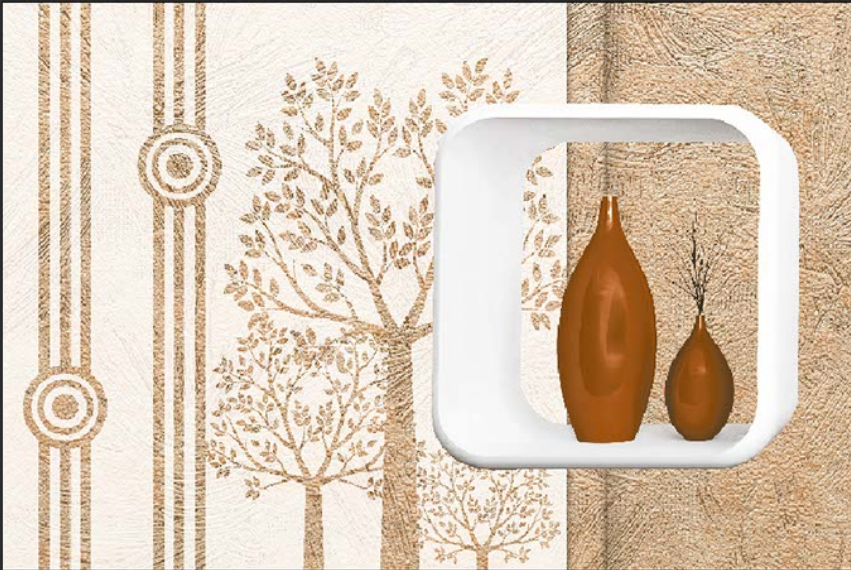

WALL

CORRECT
RECTIFIED

3D

HIGH
DEFINATION

WWW.VIVANTACERAMIC.COM

DIGITAL
WALL TILES
300X450MM MATT

VIVANTA
CERAMIC PVT . LTD

2568-L