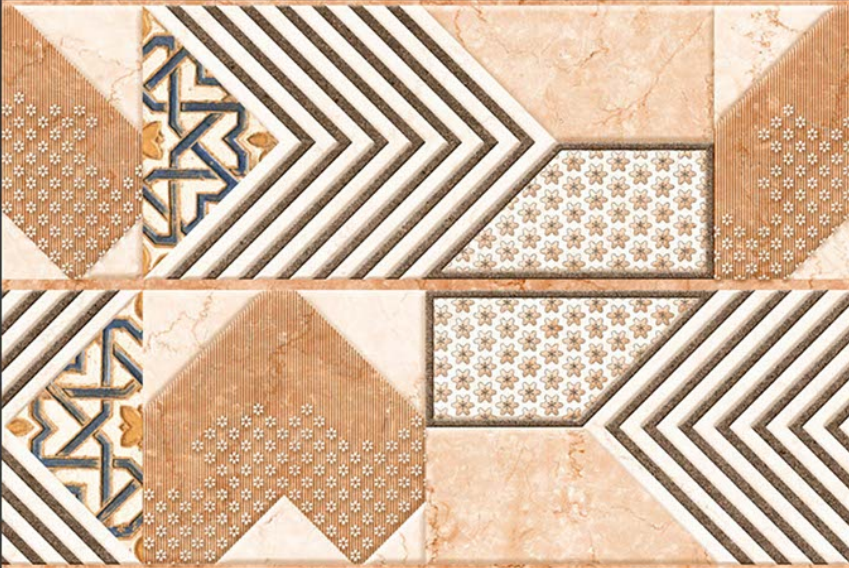

3D

HIGH
DEFINATION

WWW.VIVANTACERAMIC.COM

DIGITAL
WALL TILES
300X450MM MATT

VIVANTA
CERAMIC PVT. LTD

2533-L

2533-AHL

2533-L