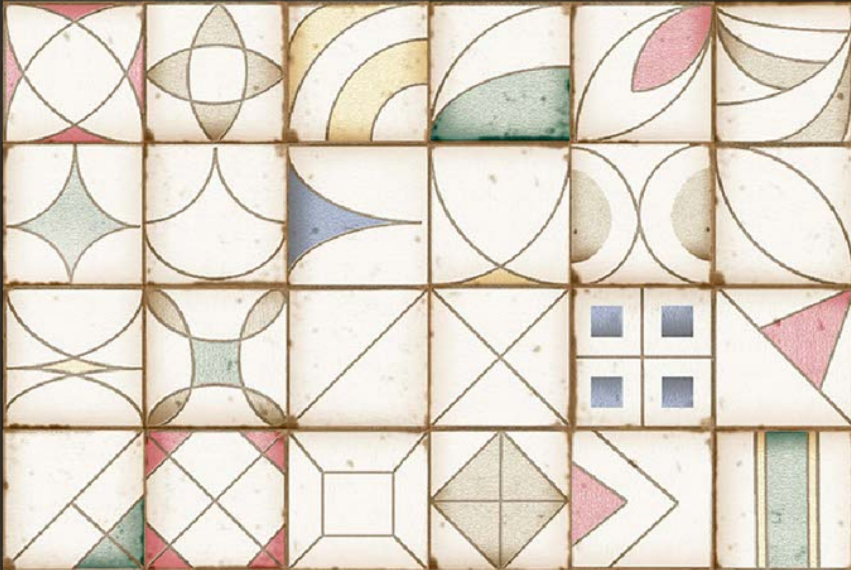

2557-L

2557-A HL

2557-L

MATT

WATERPROOF

WALL

CORRECT
RECTIFIED

3D