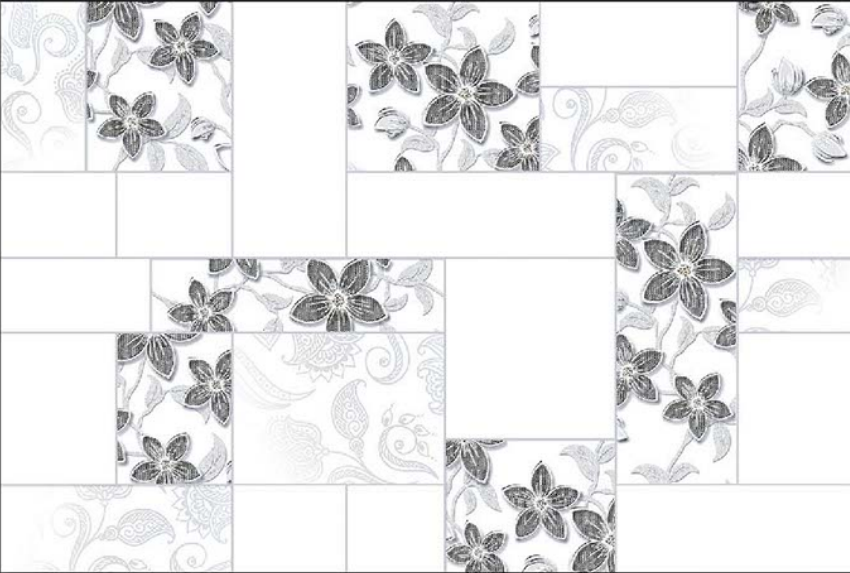

3D

HIGH
DEFINATION

DIGITAL
WALL TILES
300X450MM MATT

2594-L

2594-BHL

2594-L

MATT

WATERPROOF