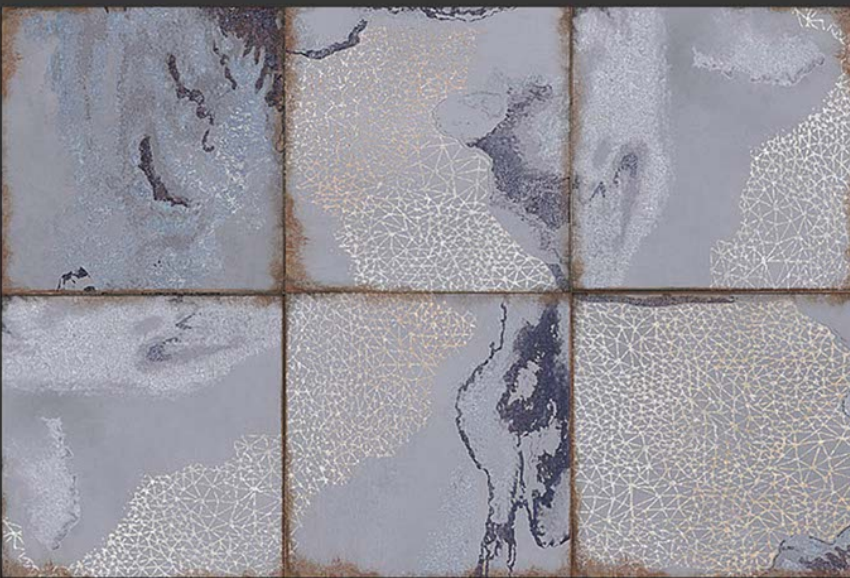

VIVANTA
CERAMIC PVT. LTD

2546-L

2546-AHL

2546-D

MATT

WATERPROOF

WALL

CORRECT
RECTIFIED