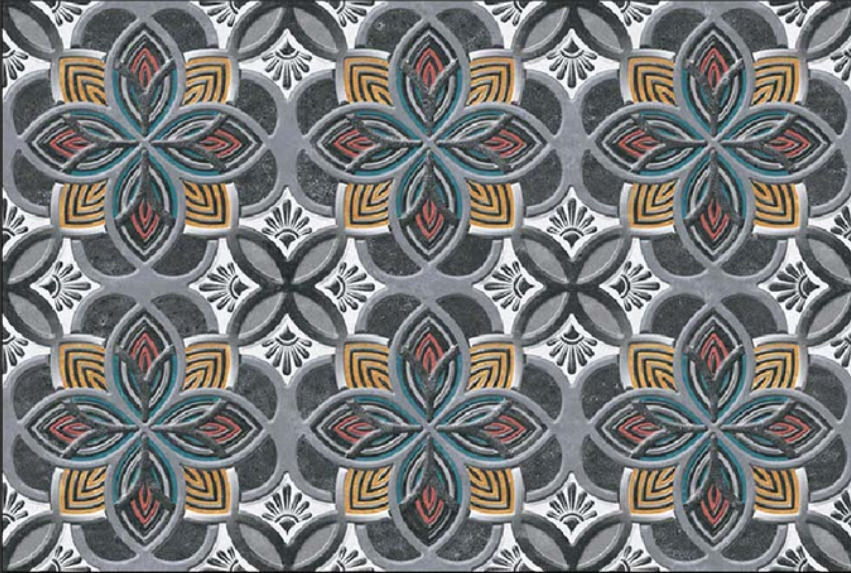

WALL

CORRECT
RECTIFIED

3D

HIGH
DEFINATION

WWW.VIVANTACERAMIC.COM

DIGITAL
WALL TILES
300X450MM MATT

VIVANTA
CERAMIC PVT . LTD

2561-L