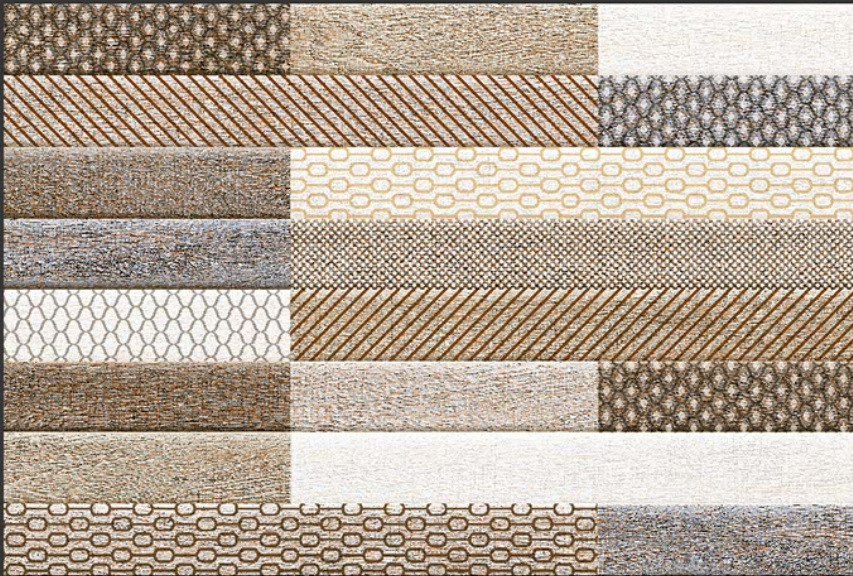

DIGITAL
WALL TILES
300X450MM MATT

VIVANTA
CERAMIC PVT . LTD

2593-A HL

R
A
N
D
O
M
E

D
E
S
I
G
N

GLOSSY

WATERPROOF

WALL

CORRECT
RECTIFIED

3D

HIGH
DEFINATION

WWW.VIVANTACERAMIC.COM