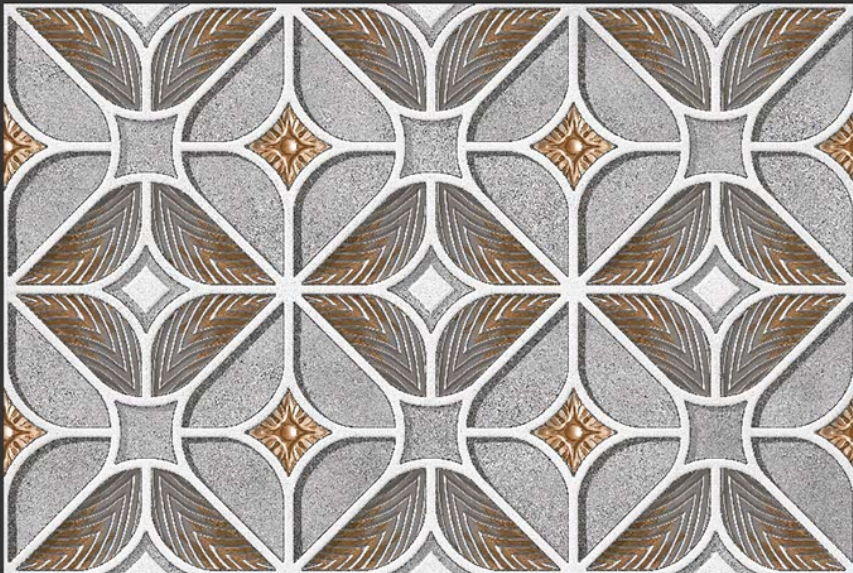

WALL

CORRECT
RECTIFIED

3D

HIGH
DEFINATION

WWW.VIVANTACERAMIC.COM

DIGITAL
WALL TILES
300X450MM MATT

VIVANTA
CERAMIC PVT. LTD

2585-L