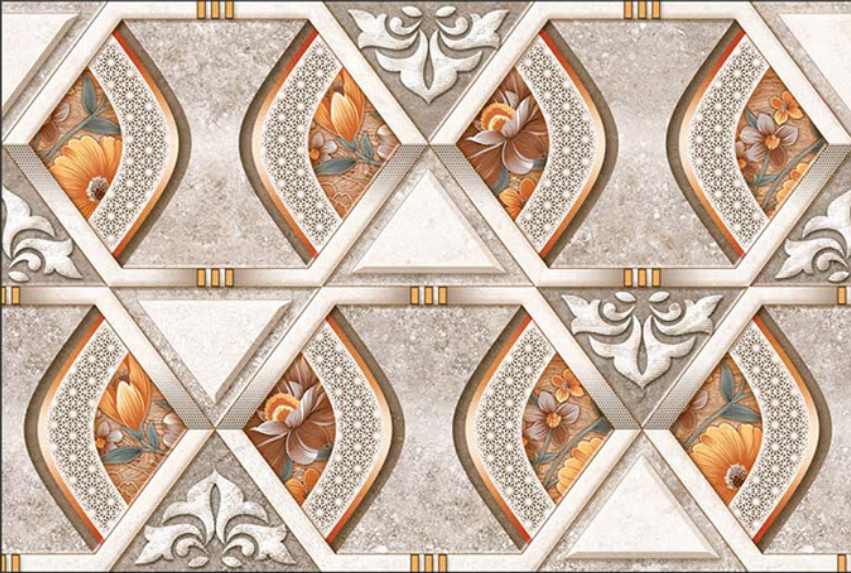

3D

HIGH
DEFINATION

WWW.VIVANTACERAMIC.COM

DIGITAL
WALL TILES
300X450MM MATT

VIVANTA
CERAMIC PVT . LTD

2516-L

2516-AHL

2516-D