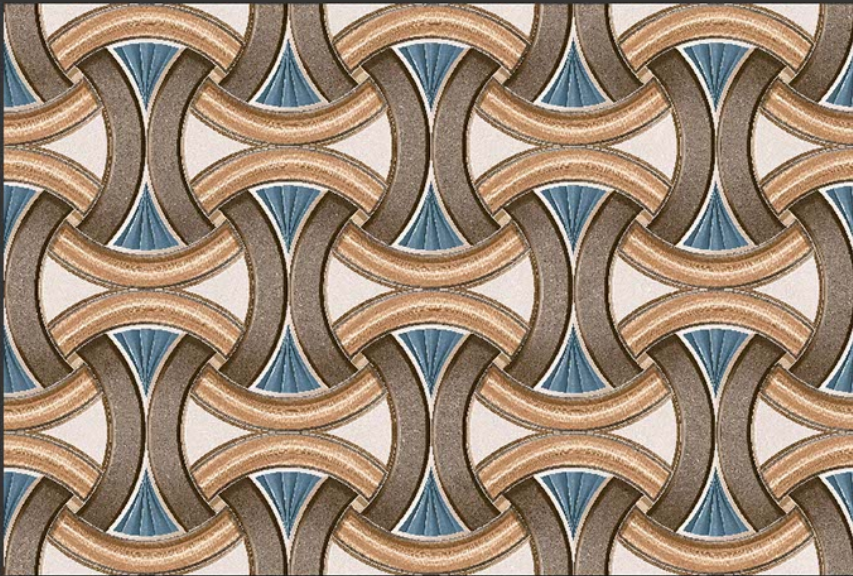

3D

HIGH
DEFINATION

WWW.VIVANTACERAMIC.COM

DIGITAL
WALL TILES
300X450MM MATT

VIVANTA
CERAMIC PVT . LTD

2586-L

2586-A HL

2586-D