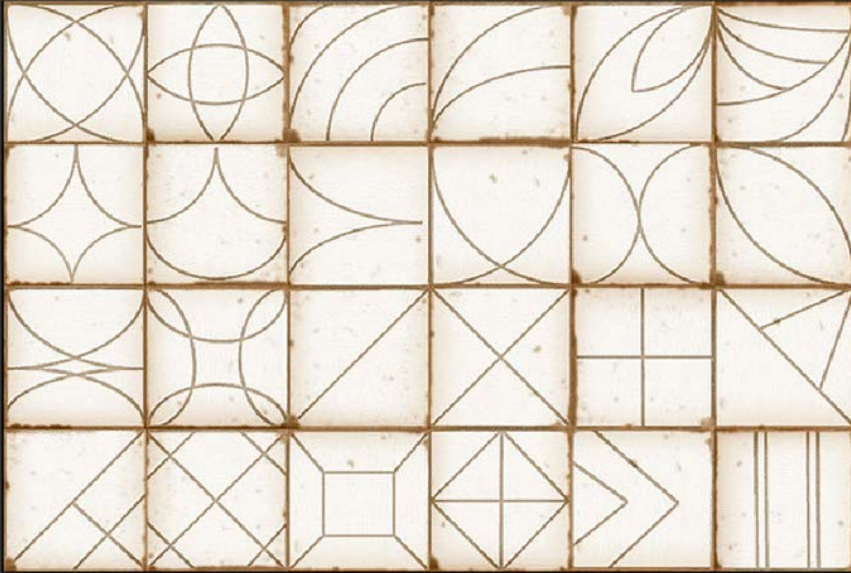

DIGITAL
WALL TILES
300X450MM MATT

VIVANTA
CERAMIC PVT. LTD

2557-B HL

MATT

WATERPROOF

WALL

CORRECT
RECTIFIED

3D

HIGH
DEFINATION

WWW.VIVANTACERAMIC.COM