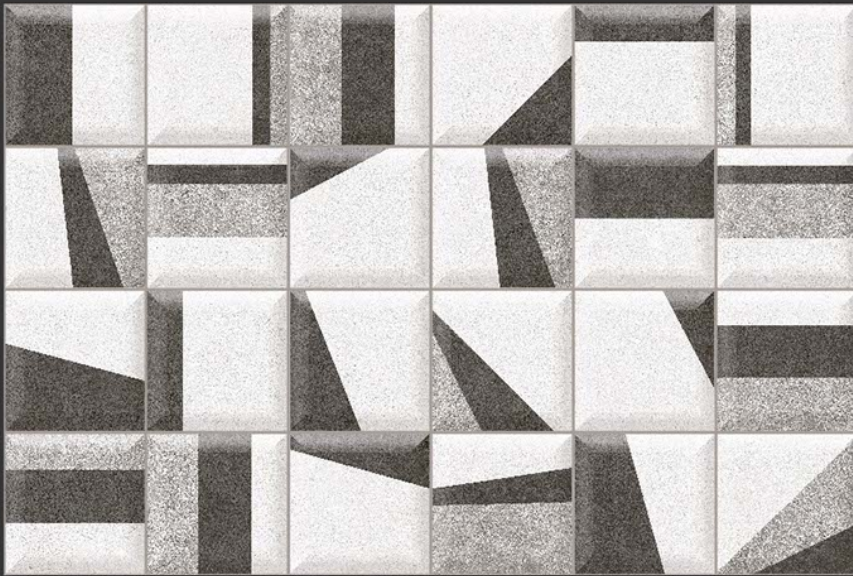

DIGITAL
WALL TILES
300X450MM MATT

VIVANTA
CERAMIC PVT . LTD

2595-A HL

R
A
N
D
O
M
E

D
E
S
I
G
N

GLOSSY

WATERPROOF

WALL

CORRECT
RECTIFIED

3D

HIGH
DEFINATION

WWW.VIVANTACERAMIC.COM