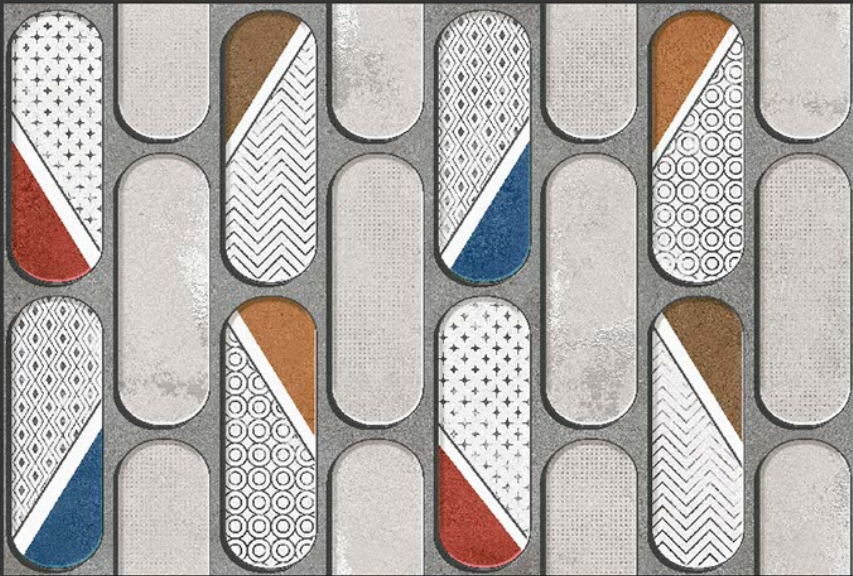

DIGITAL
WALL TILES
300X450MM MATT

VIVANTA
CERAMIC PVT. LTD

2572-A HL

R
A
N
D
O
M
E

D
E
S
I
G
N

GLOSSY

WATERPROOF

WALL

CORRECT
RECTIFIED

3D

HIGH
DEFINATION

WWW.VIVANTACERAMIC.COM