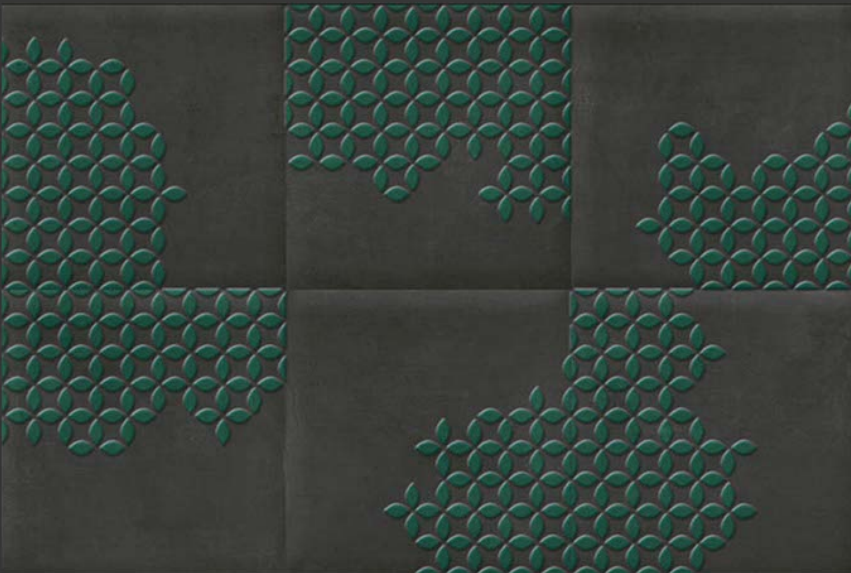

DIGITAL
WALL TILES
300X450MM MATT

VIVANTA
CERAMIC PVT. LTD

2541-AHL

MATT

WATERPROOF

WALL

CORRECT
RECTIFIED

3D

HIGH
DEFINATION

WWW.VIVANTACERAMIC.COM