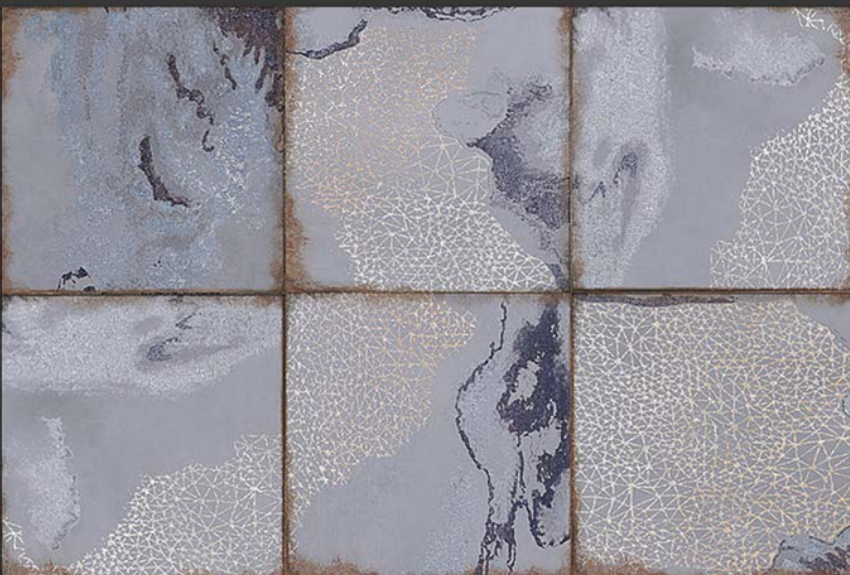

2546-D

MATT

WATERPROOF

WALL

CORRECT
RECTIFIED

3D

HIGH
DEFINATION