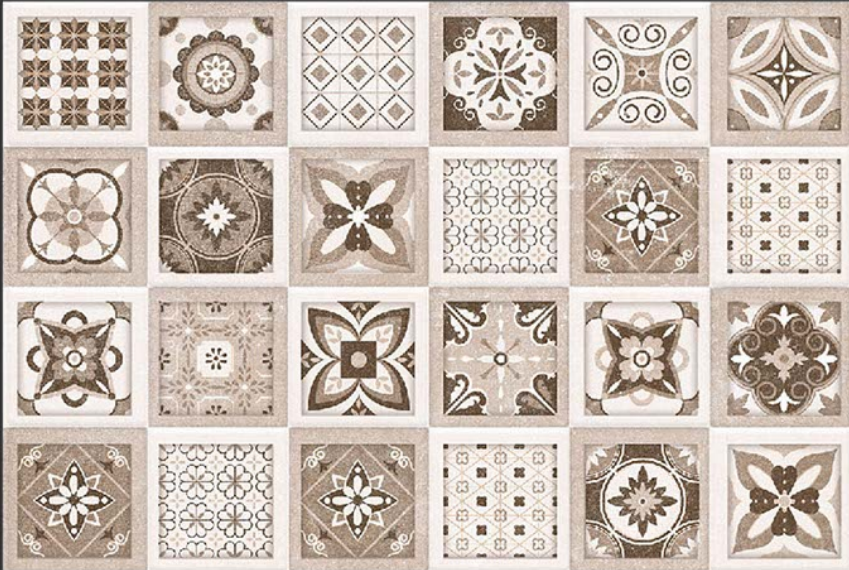

DIGITAL
WALL TILES
300X450MM MATT

2547-BHL

MATT

WATERPROOF

WALL

CORRECT
RECTIFIED

3D

HIGH
DEFINATION