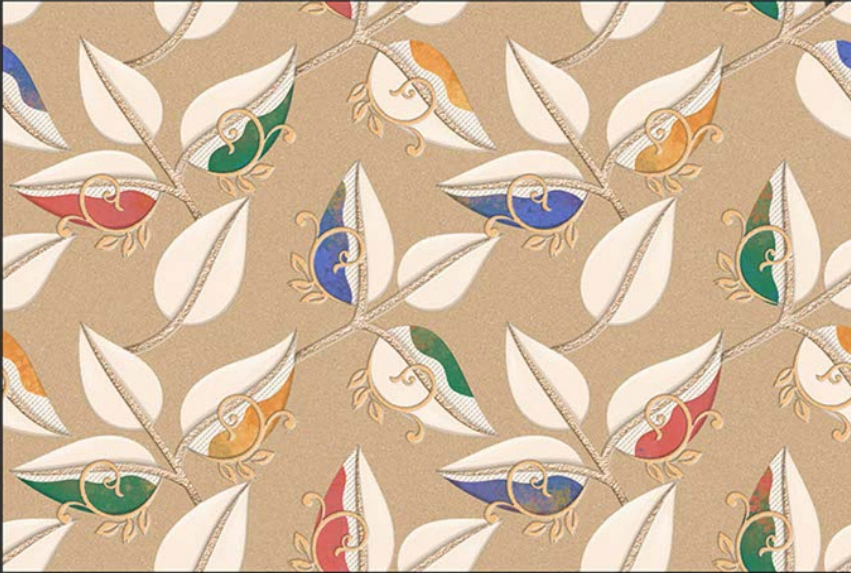

3D

HIGH
DEFINATION

WWW.VIVANTACERAMIC.COM

DIGITAL
WALL TILES
300X450MM MATT

VIVANTA
CERAMIC PVT. LTD

2542-L

2542-AHL

2542-D