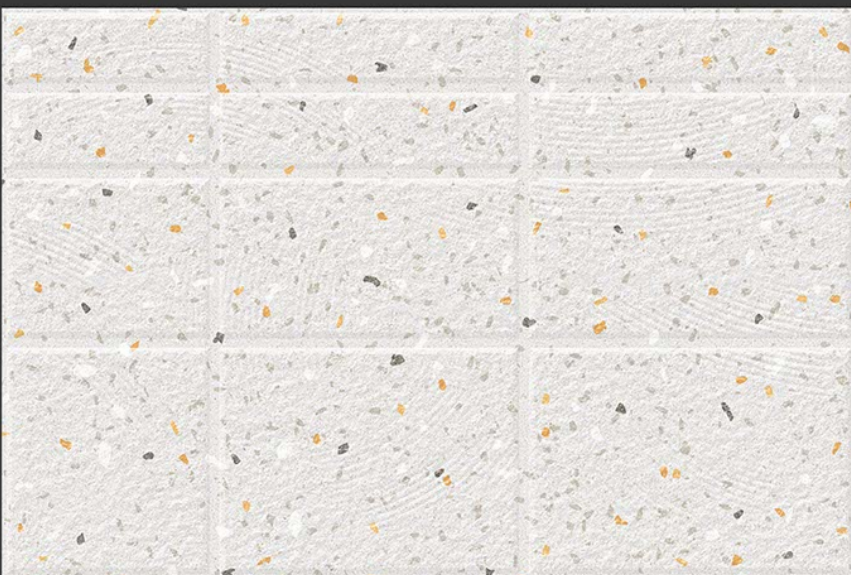

VIVANTACERAMIC@YMAIL.COM

DIGITAL
WALL TILES
300X450MM MATT

2601-L

2601-A HL

2601-B HL

GLOSSY

WATERPROOF

WALL