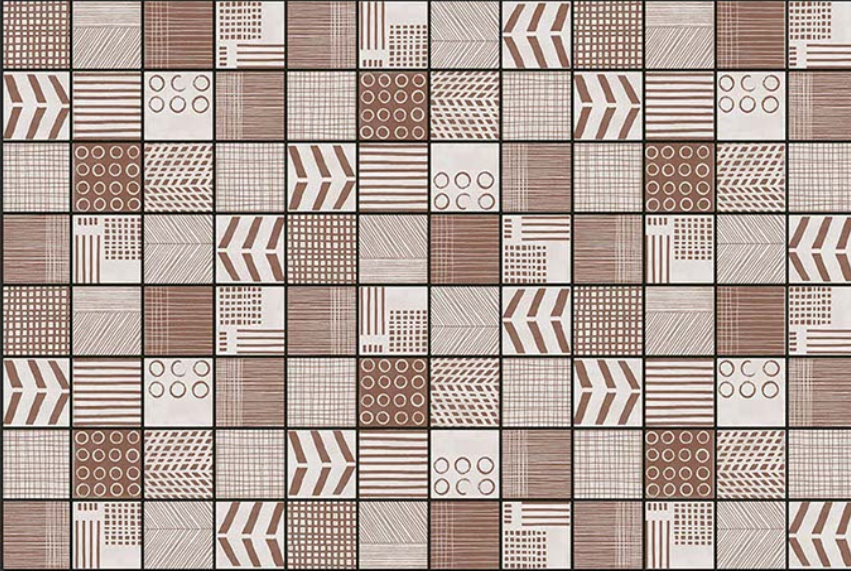

HIGH
DEFINATION

WWW.VIVANTACERAMIC.COM

DIGITAL
WALL TILES
300X450MM MATT

VIVANTA
CERAMIC PVT . LTD

2630-L (MATT WHITE)

2630-C HL

2630-L (MATT WHITE)

GLOSSY