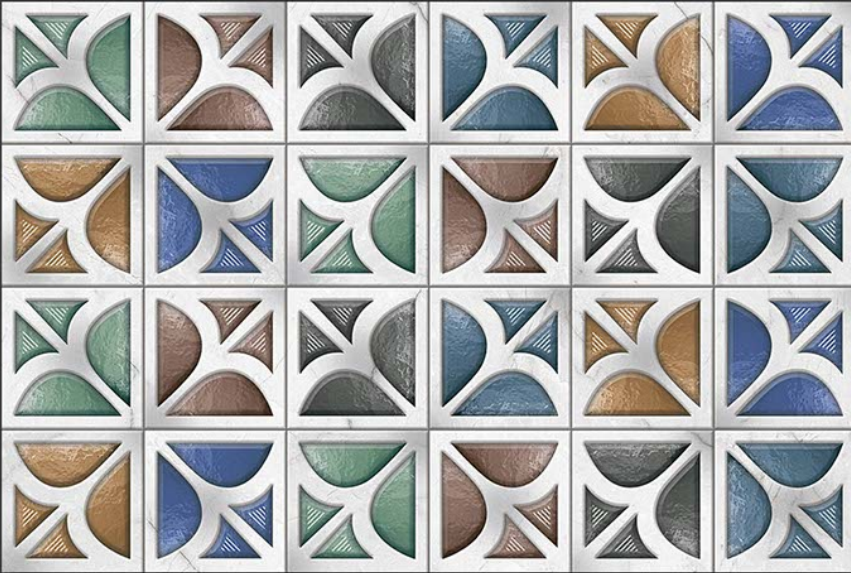

CORRECT
RECTIFIED

3D

HIGH
DEFINATION

WWW.VIVANTACERAMIC.COM

DIGITAL
WALL TILES
300X450MM MATT

2627-L

2627-A HL

2627-L