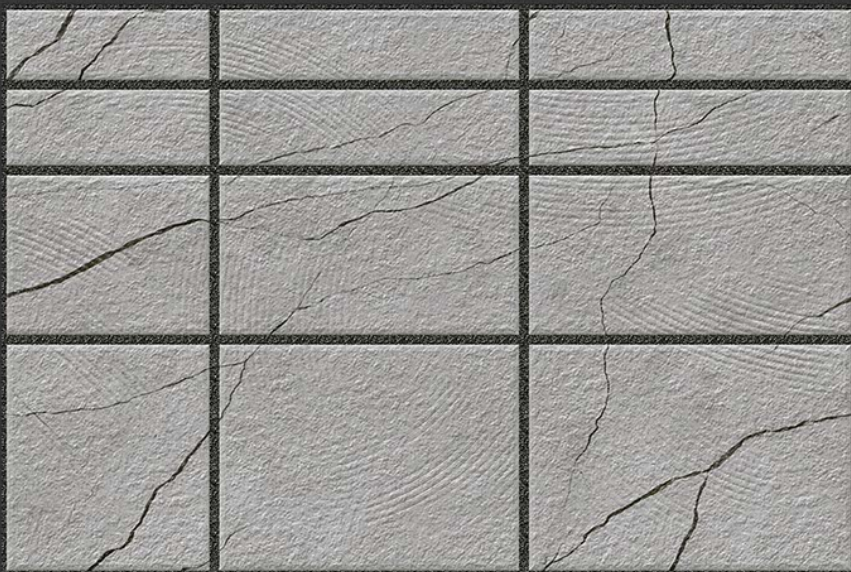

DIGITAL
WALL TILES
300X450MM MATT

VIVANTA
CERAMIC PVT. LTD

2626-D

2626-A HL

2626-B HL

GLOSSY

WATERPROOF

WALL