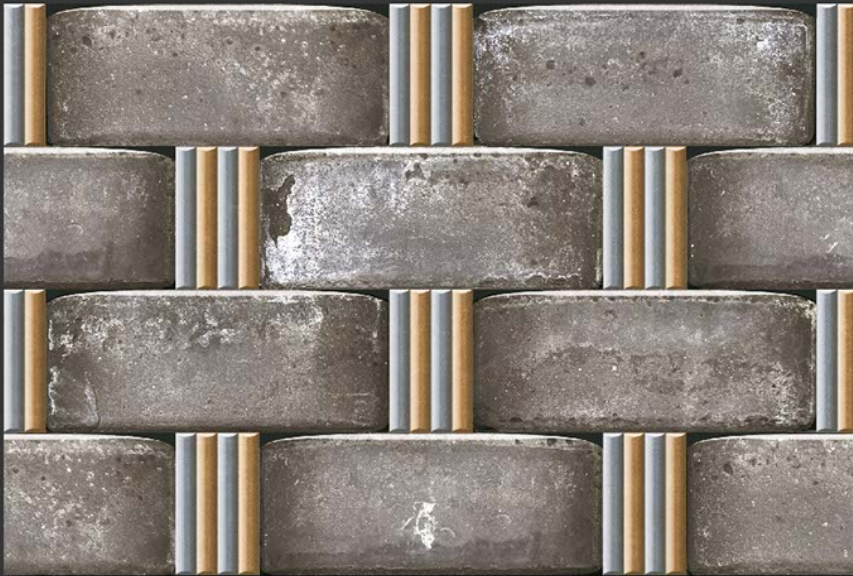

DIGITAL
WALL TILES

300X450MM MATT ELIVATION

VIVANTA
CERAMIC PVT . LTD

EL-3174