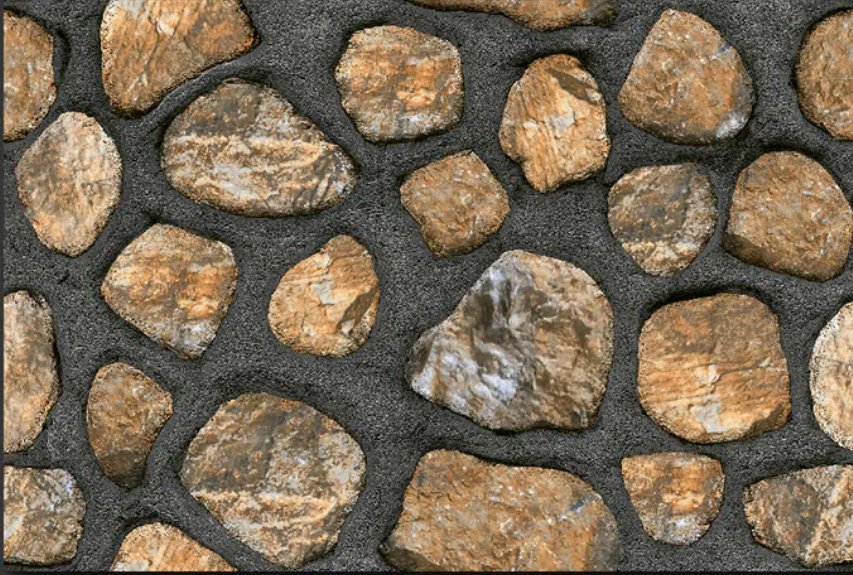

DIGITAL
WALL TILES

300X450MM MATT ELIVATION

VIVANTA
CERAMIC PVT . LTD

R
A
N
D
O
M
E

D
E
S
I
G
N

MATT

WATERPROOF

WALL

CORRECT
RECTIFIED

3D

HIGH
DEFINATION

EL-3114

WWW.VIVANTACERAMIC.COM