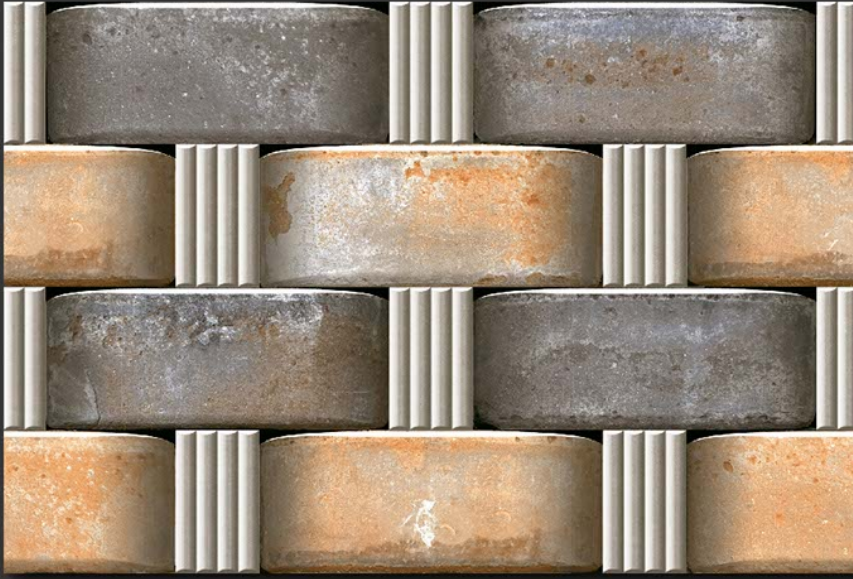

DIGITAL
WALL TILES

300X450MM MATT ELIVATION

VIVANTA
CERAMIC PVT. LTD

EL-3155