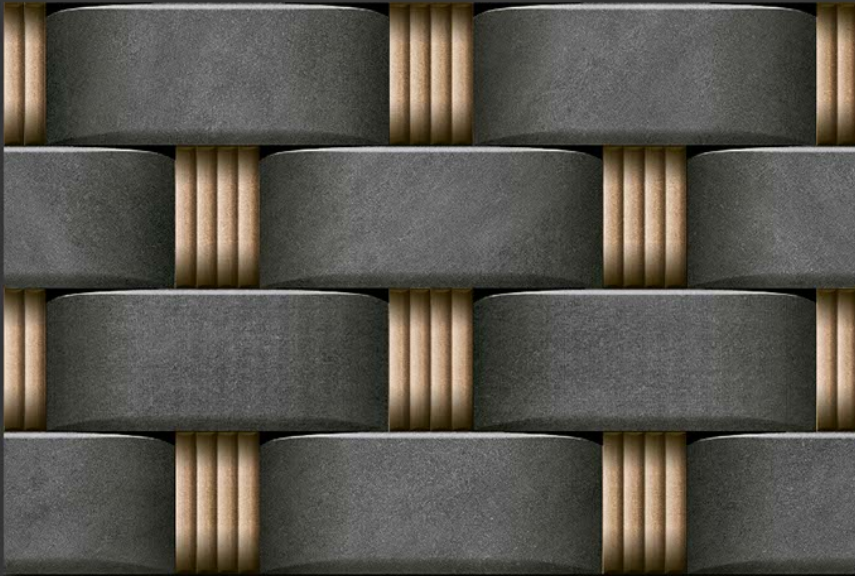

CORRECT  
RECTIFIED

3D

HIGH  
DEFINATION

[WWW.VIVANTACERAMIC.COM](http://WWW.VIVANTACERAMIC.COM)

DIGITAL  
WALL TILES

300X450MM MATT ELIVATION

  
VIVANTA  
CERAMIC PVT . LTD

EL-3195