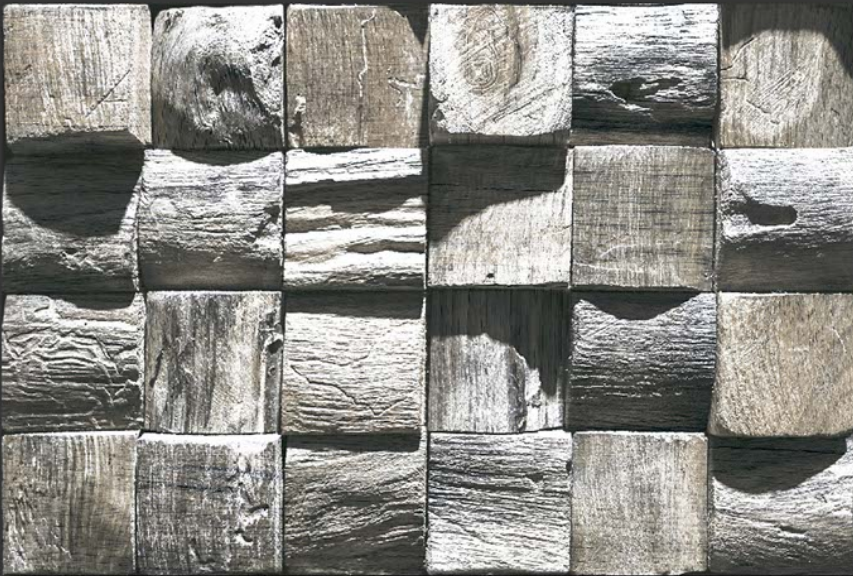

DIGITAL
WALL TILES

300X450MM MATT ELIVATION

VIVANTA
CERAMIC PVT. LTD

EL-3163

MATT

WATERPROOF

WALL

CORRECT
RECTIFIED

3D

HIGH
DEFINATION

WWW.VIVANTACERAMIC.COM