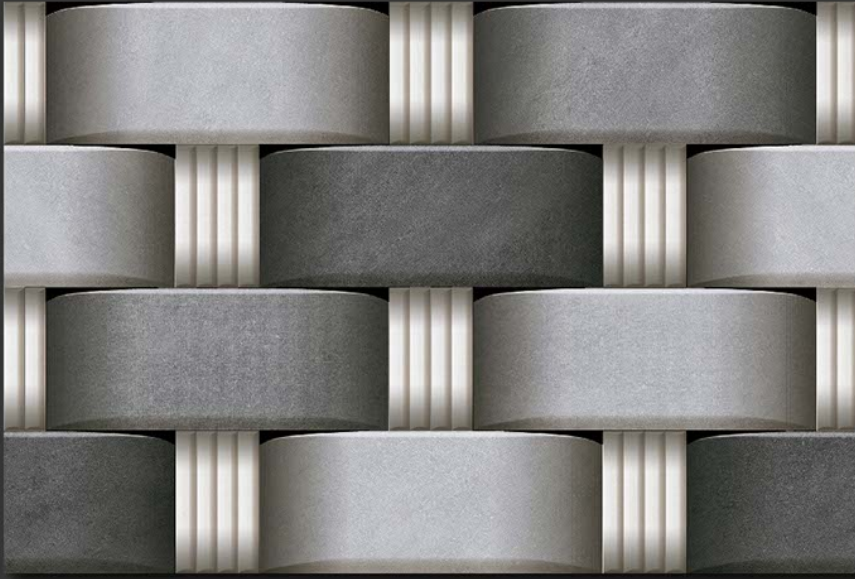

3D

HIGH  
DEFINATION

[WWW.VIVANTACERAMIC.COM](http://WWW.VIVANTACERAMIC.COM)

DIGITAL  
WALL TILES  
300X450MM MATT ELIVATION

  
VIVANTA  
CERAMIC PVT. LTD

EL-3164

MATT

WATERPROOF