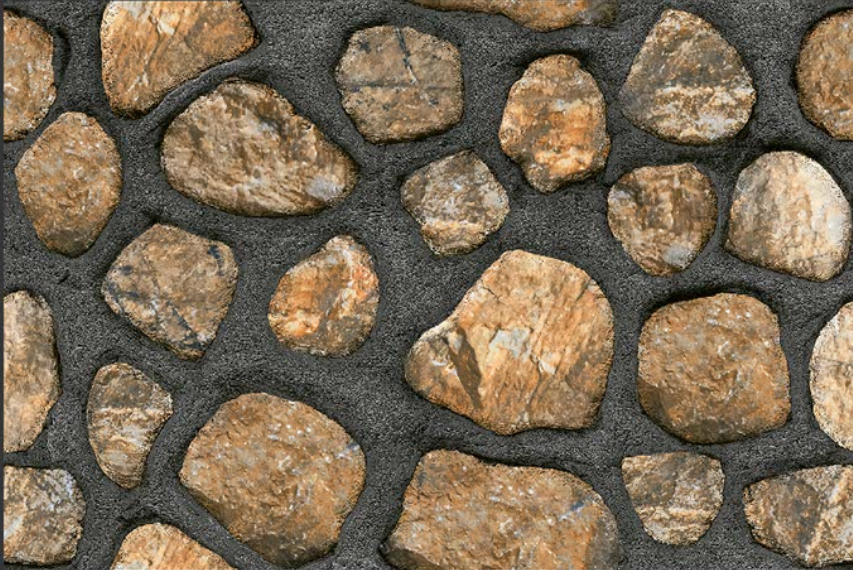

DIGITAL
WALL TILES

300X450MM MATT ELIVATION

VIVANTA
CERAMIC PVT . LTD

R
A
N
D
O
M
E

D
E
S
I
G
N

MATT

WATERPROOF

WALL

CORRECT
RECTIFIED

3D

HIGH
DEFINATION

EL-3114

WWW.VIVANTACERAMIC.COM