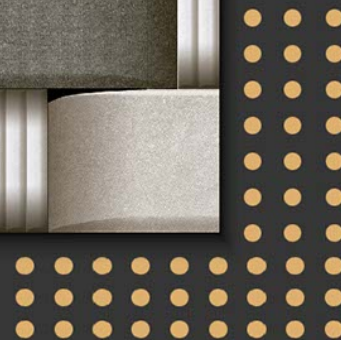

- MATT
- WATERPROOF
- WALL
- CORRECT RECTIFIED
- 3D
- HIGH DEFINITION

WWW.VIVANTACERAMIC.COM