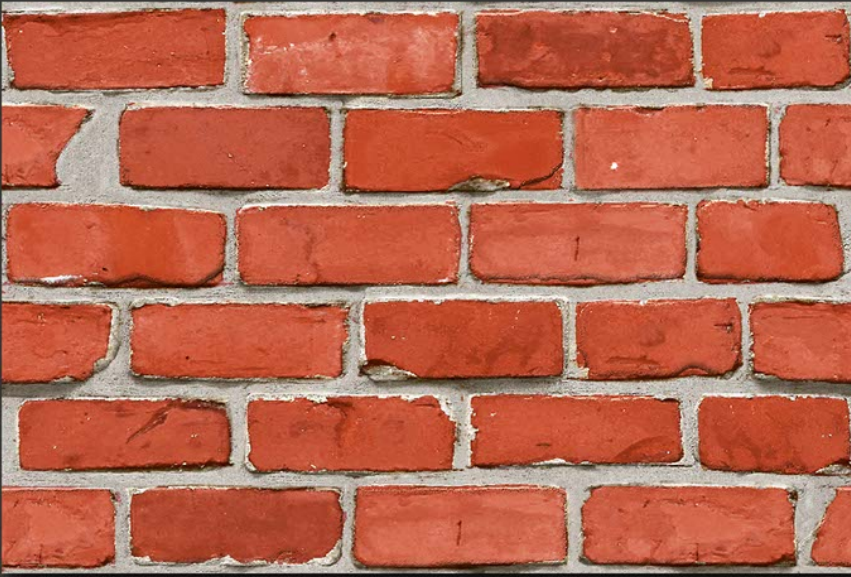

DIGITAL
WALL TILES

300X450MM MATT ELIVATION

EL-3129-A