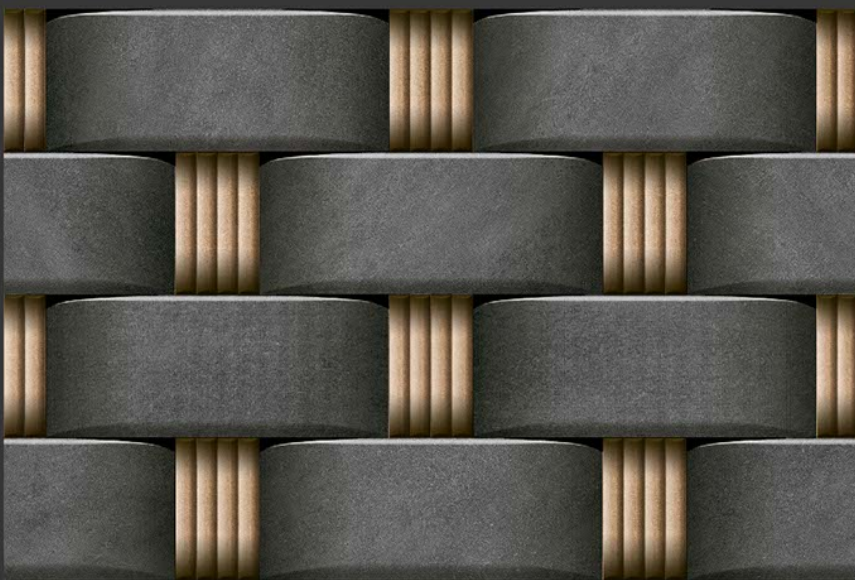

CORRECT  
RECTIFIED

3D

HIGH  
DEFINATION

[WWW.VIVANTACERAMIC.COM](http://WWW.VIVANTACERAMIC.COM)

DIGITAL  
WALL TILES

300X450MM MATT ELIVATION

  
VIVANTA  
CERAMIC PVT . LTD

EL-3195