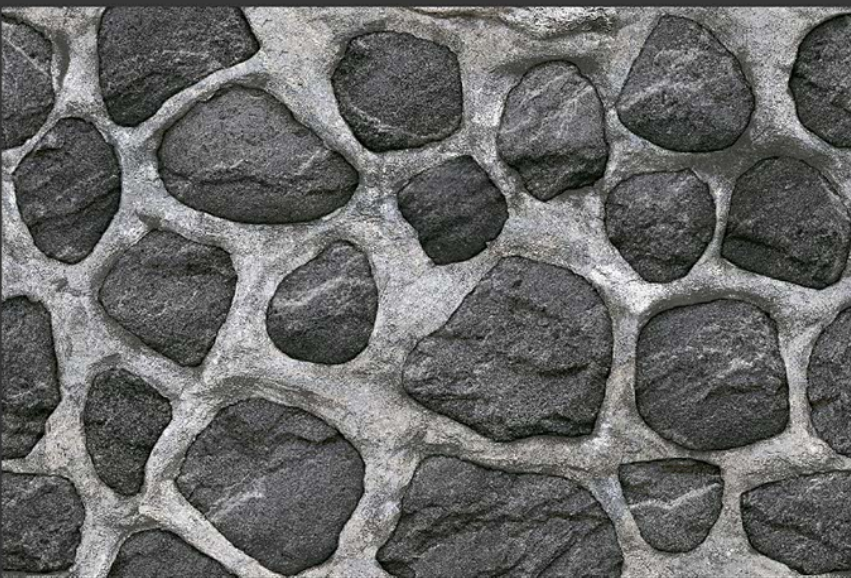

DIGITAL
WALL TILES

300X450MM MATT ELIVATION

VIVANTA
CERAMIC PVT . LTD

EL-3166

MATT

WATERPROOF

WALL

CORRECT
RECTIFIED

3D

HIGH
DEFINATION

WWW.VIVANTACERAMIC.COM