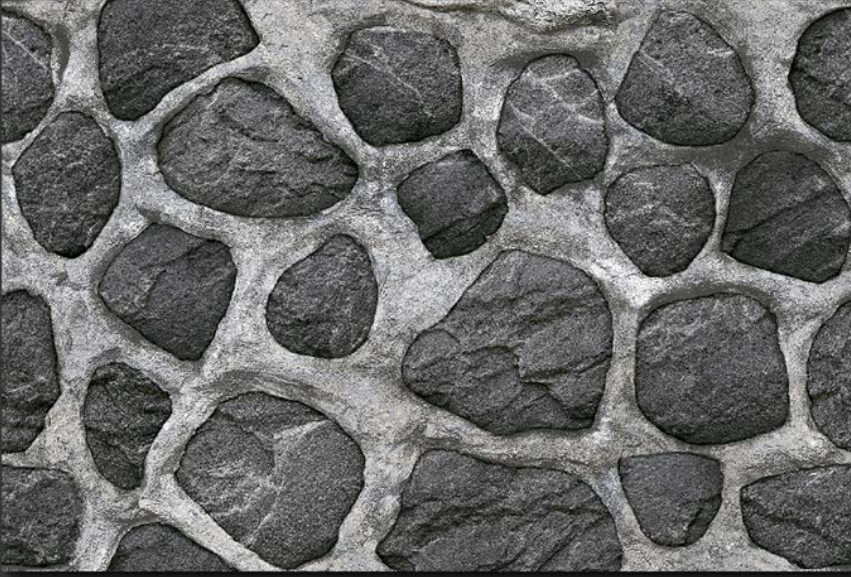

DIGITAL
WALL TILES

300X450MM MATT ELIVATION

VIVANTA
CERAMIC PVT . LTD

EL-3166

MATT

WATERPROOF

WALL

CORRECT
RECTIFIED

3D

HIGH
DEFINATION

WWW.VIVANTACERAMIC.COM