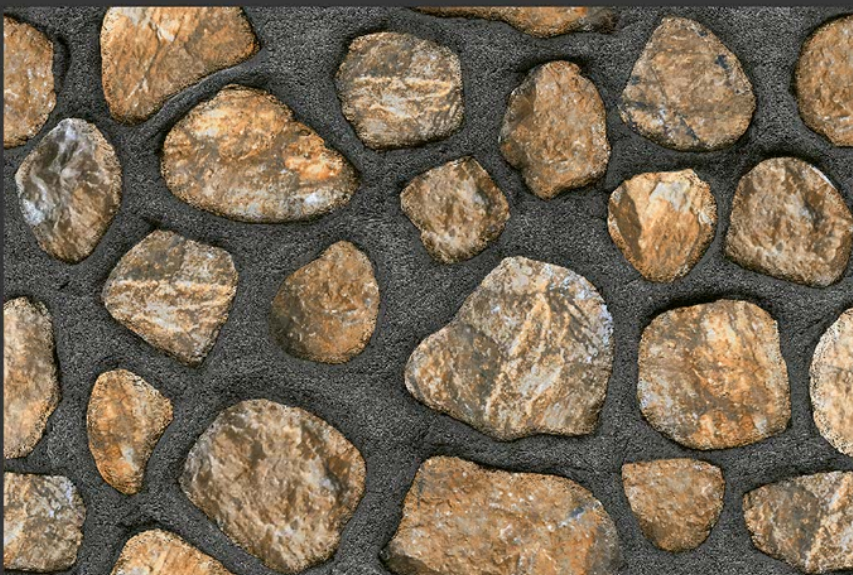

DIGITAL
WALL TILES

300X450MM MATT ELIVATION

VIVANTA
CERAMIC PVT . LTD

R
A
N
D
O
M
E

D
E
S
I
G
N

MATT

WATERPROOF

WALL

CORRECT
RECTIFIED

3D

HIGH
DEFINATION

EL-3114

WWW.VIVANTACERAMIC.COM