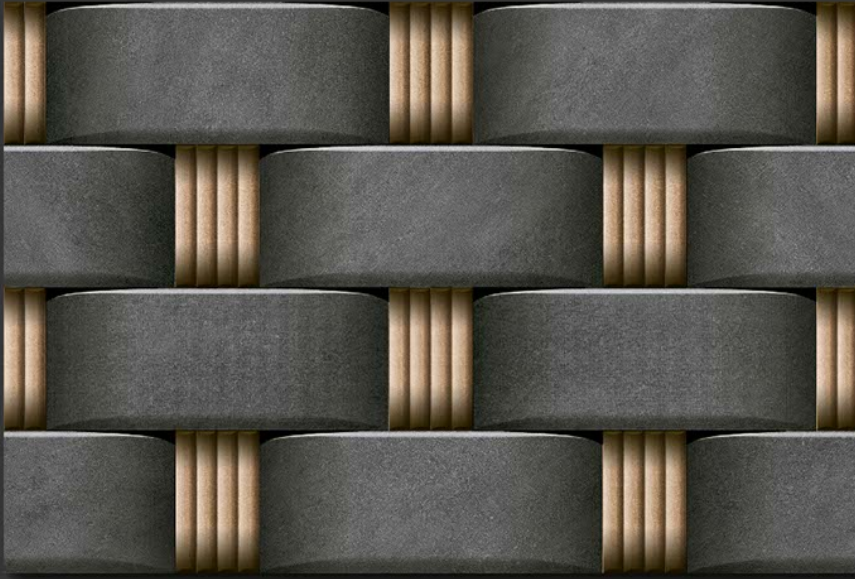

CORRECT  
RECTIFIED

3D

HIGH  
DEFINATION

[WWW.VIVANTACERAMIC.COM](http://WWW.VIVANTACERAMIC.COM)

DIGITAL  
WALL TILES

300X450MM MATT ELIVATION

  
VIVANTA  
CERAMIC PVT . LTD

EL-3195