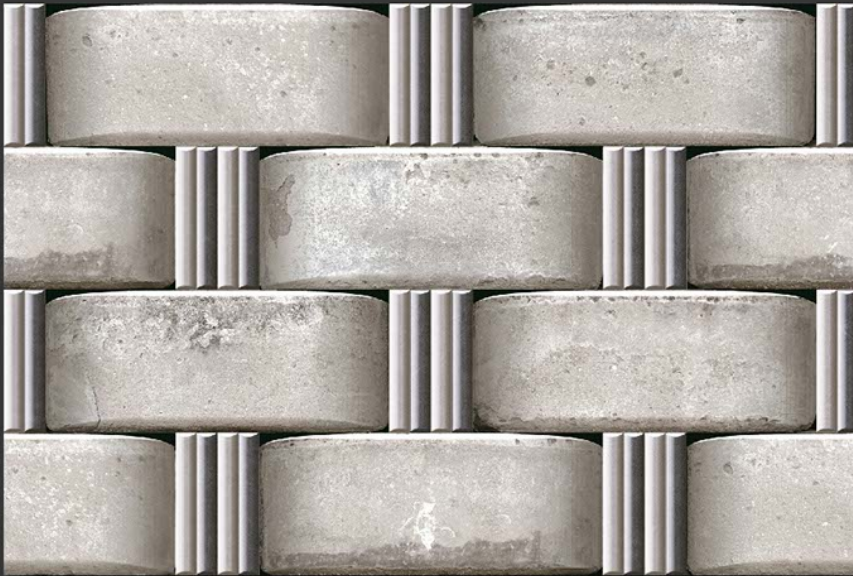

DIGITAL
WALL TILES

300X450MM MATT ELIVATION

VIVANTA
CERAMIC PVT . LTD

EL-3197