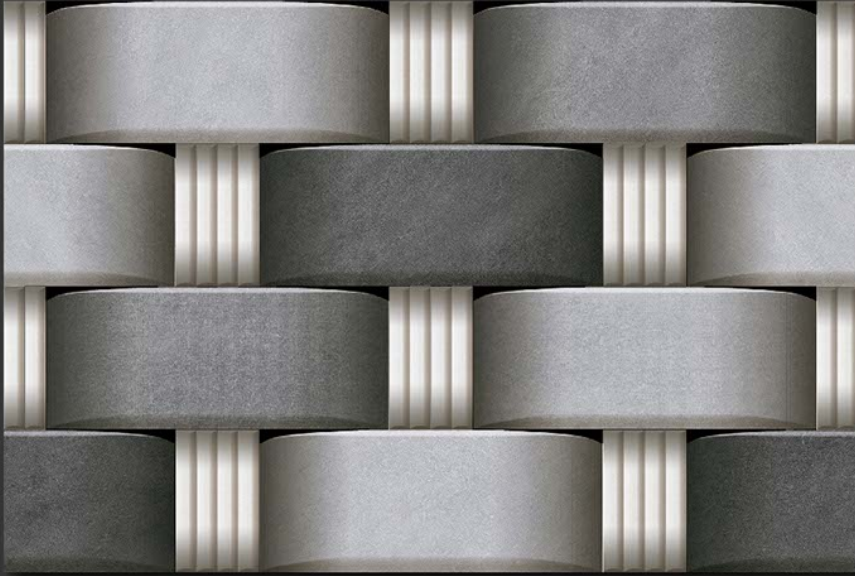

3D

HIGH  
DEFINATION

[WWW.VIVANTACERAMIC.COM](http://WWW.VIVANTACERAMIC.COM)

DIGITAL  
WALL TILES  
300X450MM MATT ELIVATION

  
VIVANTA  
CERAMIC PVT. LTD

EL-3164

MATT

WATERPROOF