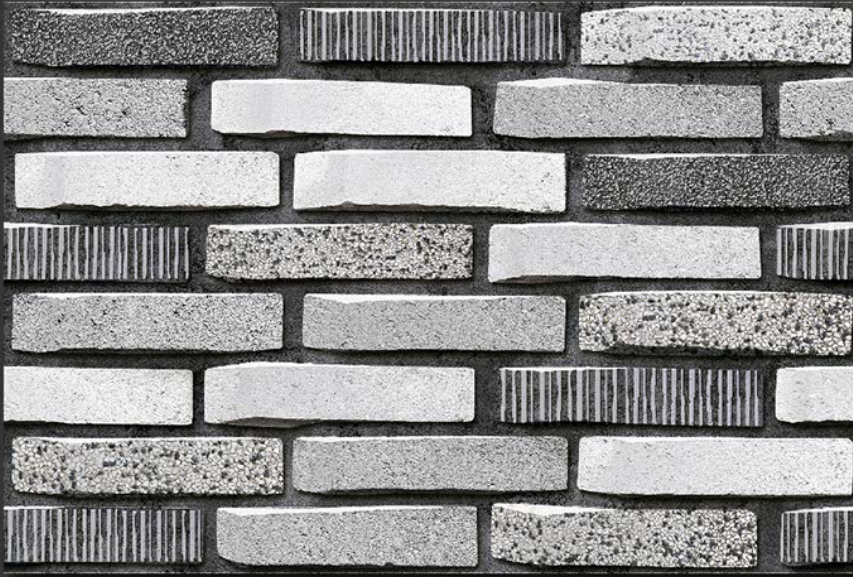

DIGITAL
WALL TILES

300X450MM MATT ELIVATION

VIVANTA
CERAMIC PVT . LTD

EL-3187

MATT

WATERPROOF

WALL

CORRECT
RECTIFIED

3D

HIGH
DEFINATION

WWW.VIVANTACERAMIC.COM