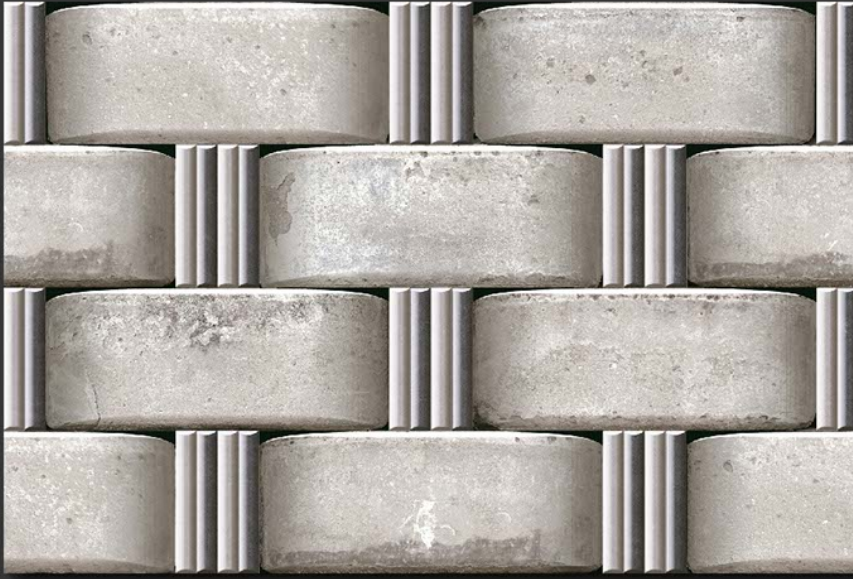

DIGITAL
WALL TILES

300X450MM MATT ELIVATION

VIVANTA
CERAMIC PVT . LTD

EL-3197