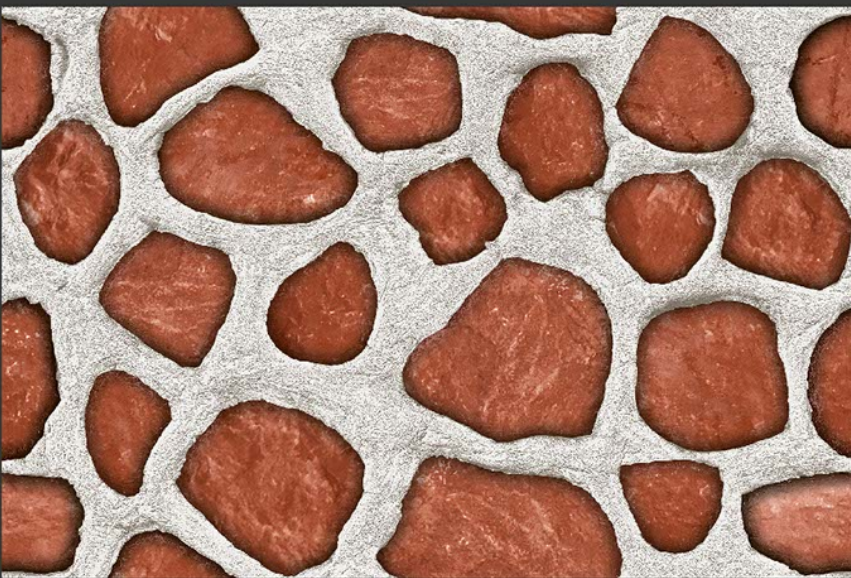

DIGITAL
WALL TILES

300X450MM MATT ELIVATION

VIVANTA
CERAMIC PVT . LTD

EL-3136

MATT

WATERPROOF

WALL

CORRECT
RECTIFIED

3D

HIGH
DEFINATION

WWW.VIVANTACERAMIC.COM