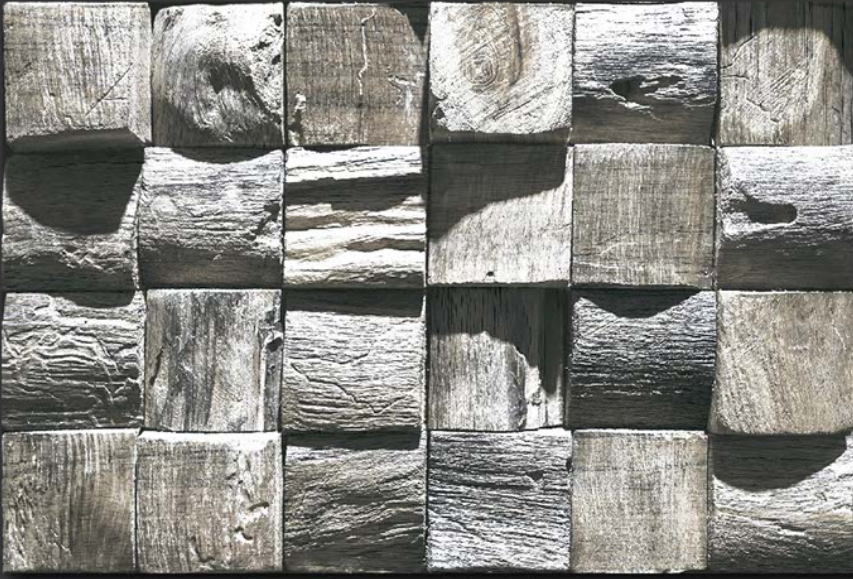

DIGITAL
WALL TILES

300X450MM MATT ELIVATION

VIVANTA
CERAMIC PVT. LTD

EL-3163

MATT

WATERPROOF

WALL

CORRECT
RECTIFIED

3D

HIGH
DEFINATION

WWW.VIVANTACERAMIC.COM