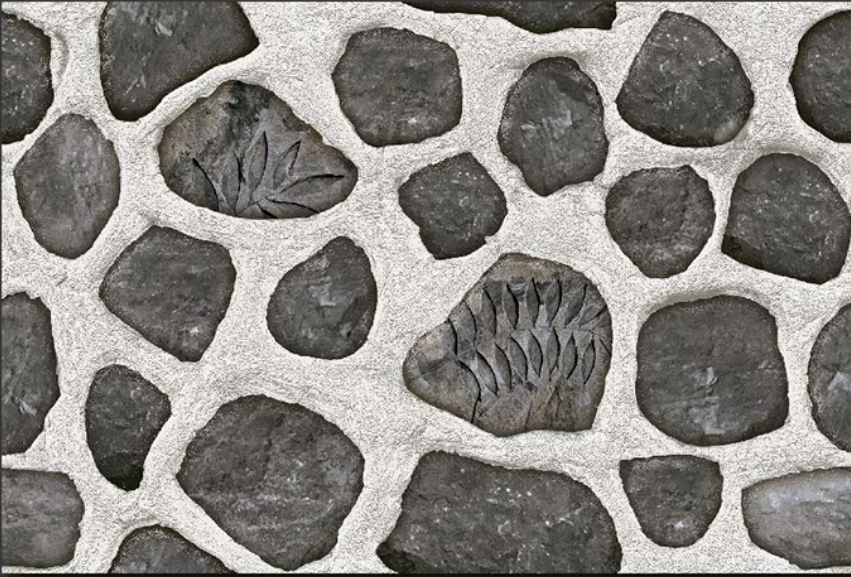

CORRECT  
RECTIFIED

3D

HIGH  
DEFINATION

DIGITAL  
WALL TILES

300X450MM MATT ELIVATION

  
VIVANTA  
CERAMIC PVT . LTD

EL-3130

-  MATT
-  WATERPROOF
-  WALL
-  CORRECT RECTIFIED
-  3D
-  HIGH DEFINITION