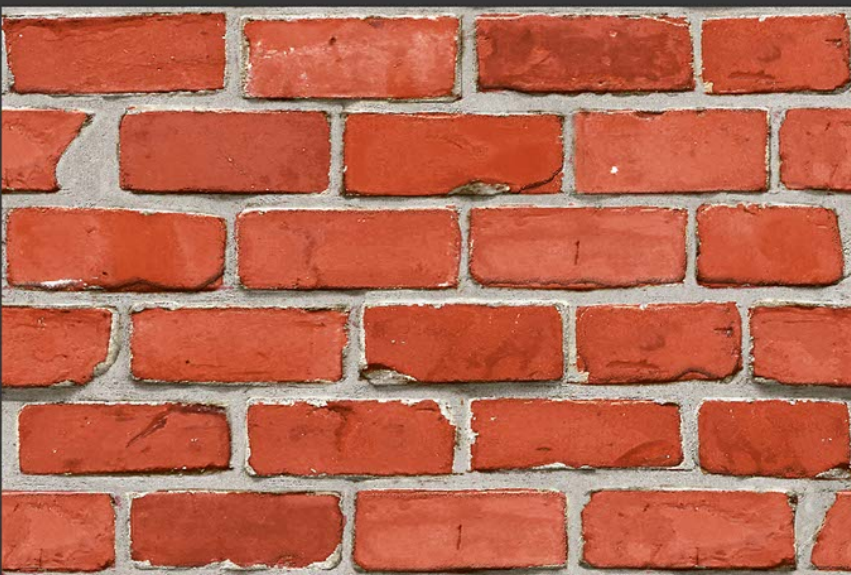

DIGITAL  
WALL TILES

300X450MM MATT ELIVATION

EL-3129-A

EL-3129-A HL

EL-3129-A

MATT

WATERPROOF

WALL