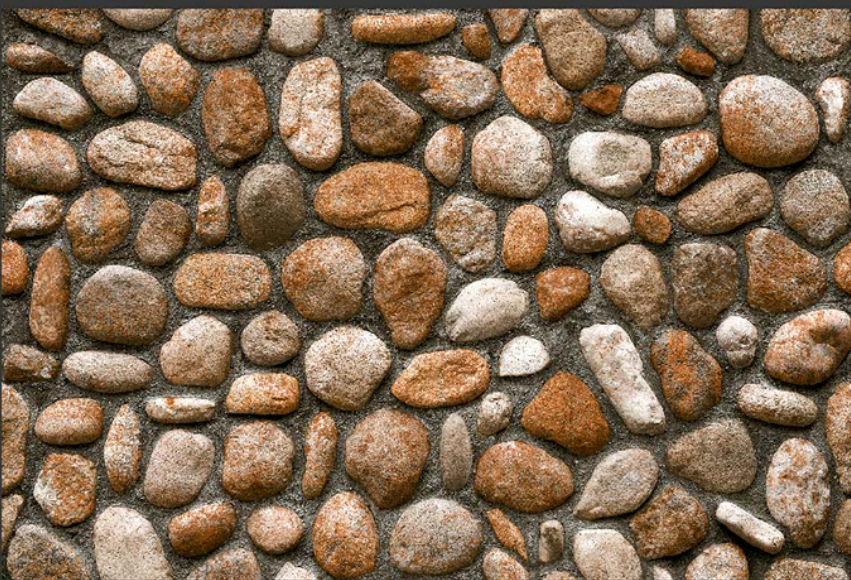

EL-3144

MATT

WATERPROOF

WALL

CORRECT  
RECTIFIED

3D

HIGH  
DEFINATION

[WWW.VIVANTACERAMIC.COM](http://WWW.VIVANTACERAMIC.COM)