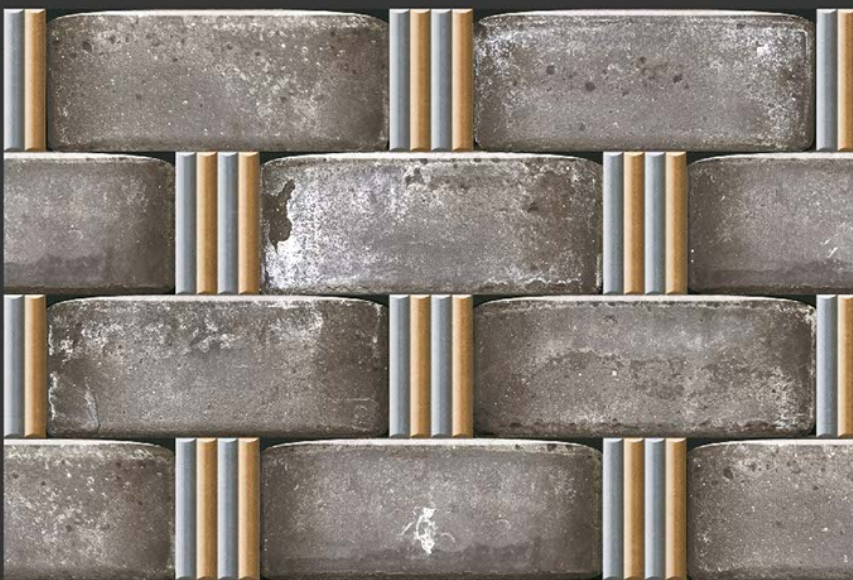

DIGITAL
WALL TILES

300X450MM MATT ELIVATION

VIVANTA
CERAMIC PVT . LTD

EL-3174