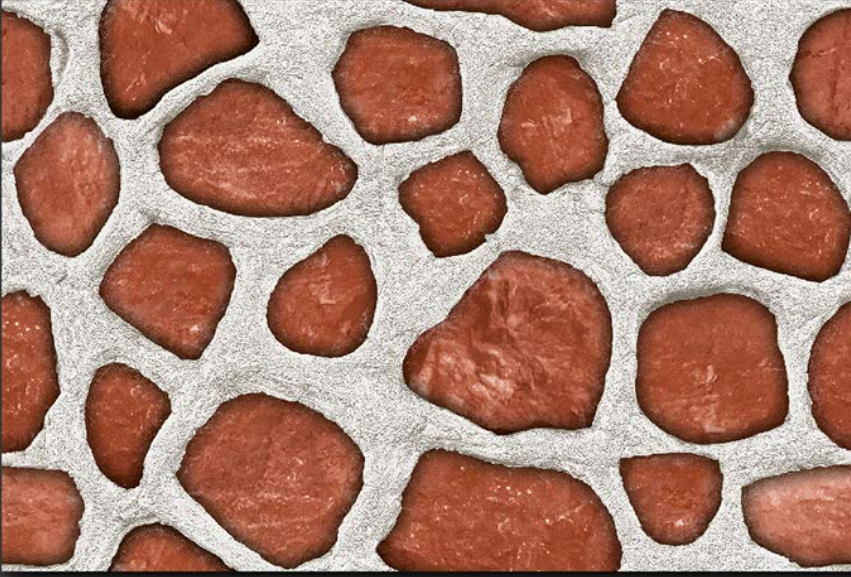

DIGITAL
WALL TILES

300X450MM MATT ELIVATION

VIVANTA
CERAMIC PVT . LTD

EL-3136

MATT

WATERPROOF

WALL

CORRECT
RECTIFIED

3D

HIGH
DEFINATION

WWW.VIVANTACERAMIC.COM