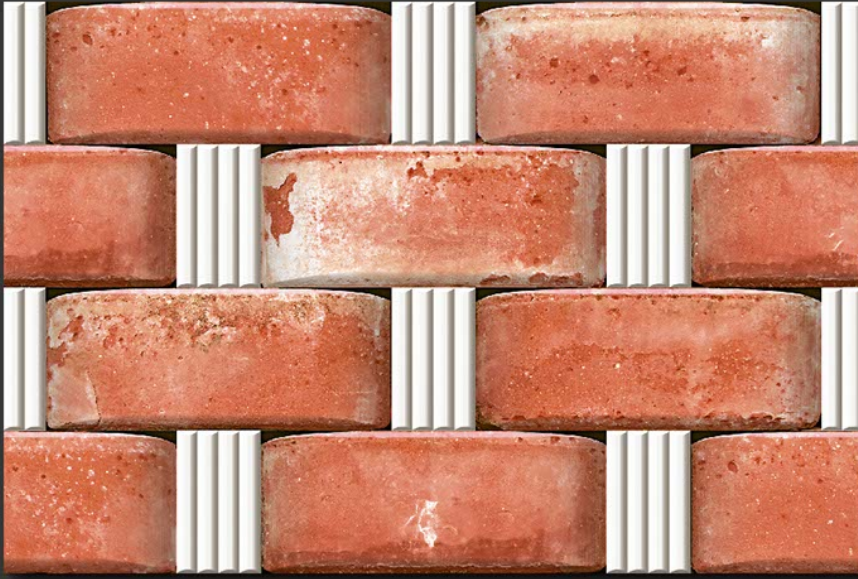

DIGITAL
WALL TILES
300X450MM MATT ELIVATION

EL-3160-A