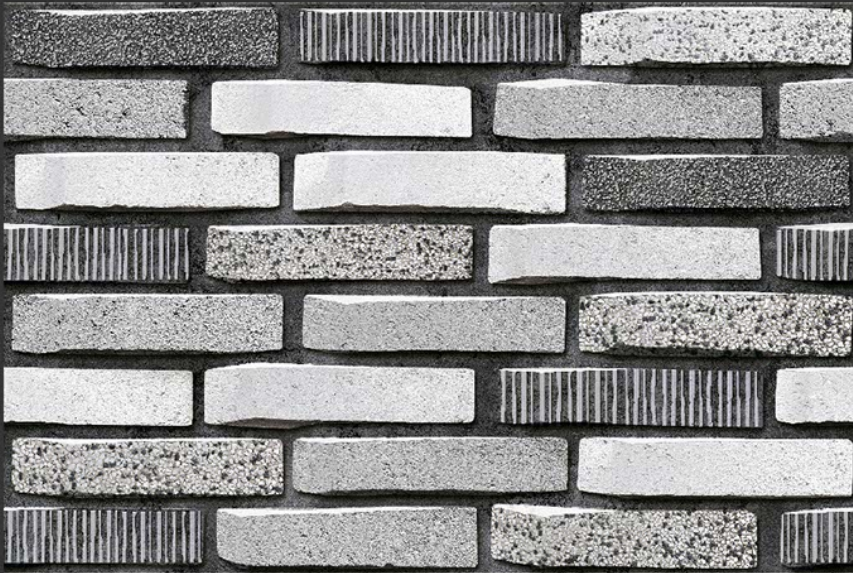

DIGITAL
WALL TILES

300X450MM MATT ELIVATION

VIVANTA
CERAMIC PVT . LTD

EL-3187

MATT

WATERPROOF

WALL

CORRECT
RECTIFIED

3D

HIGH
DEFINATION

WWW.VIVANTACERAMIC.COM