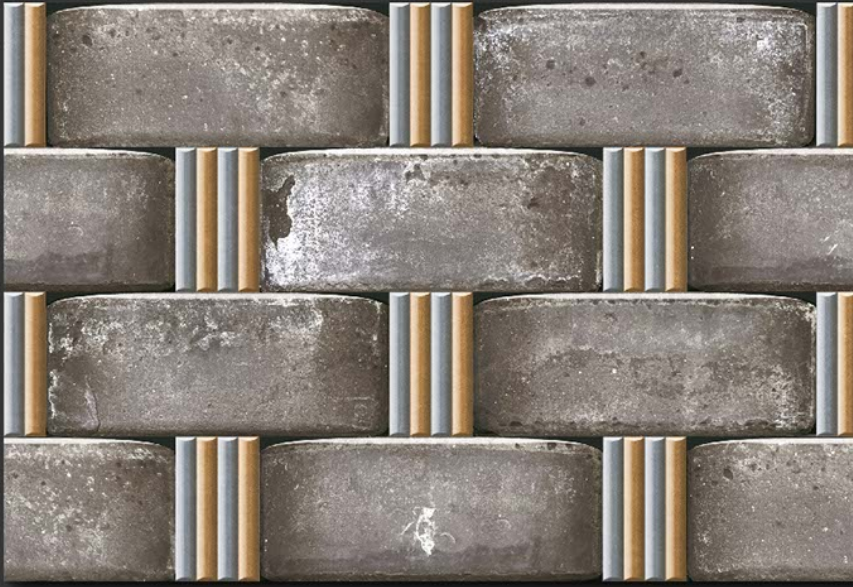

DIGITAL
WALL TILES

300X450MM MATT ELIVATION

VIVANTA
CERAMIC PVT . LTD

EL-3174