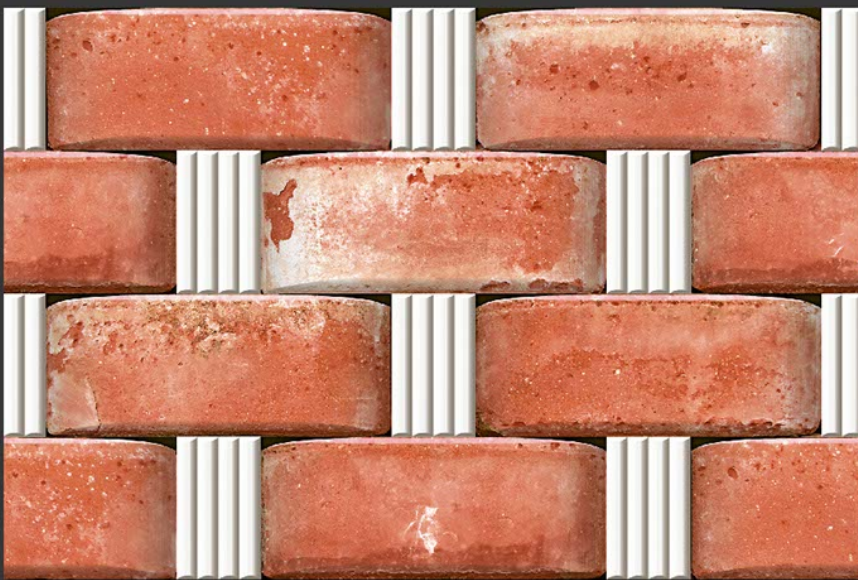

EL-3160-A

MATT

WATERPROOF

WALL

CORRECT
RECTIFIED

3D

HIGH
DEFINATION