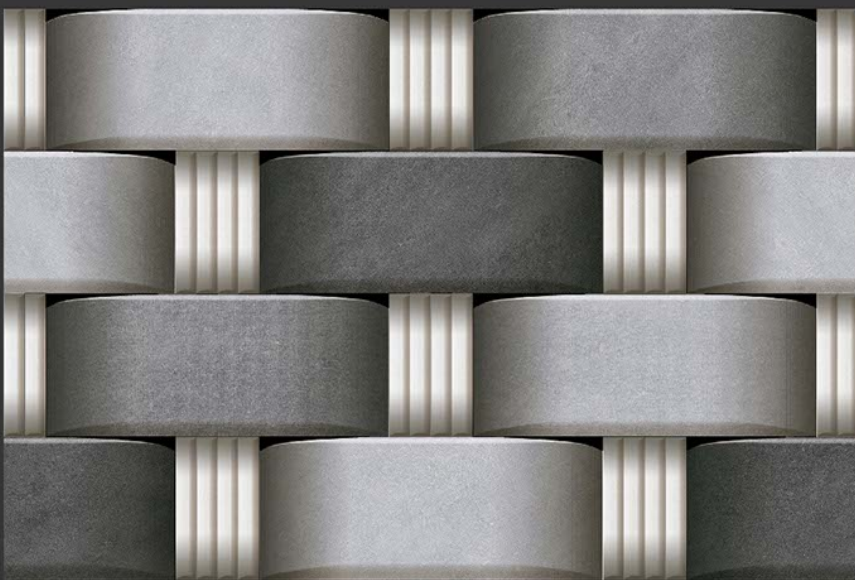

3D

HIGH  
DEFINATION

[WWW.VIVANTACERAMIC.COM](http://WWW.VIVANTACERAMIC.COM)

DIGITAL  
WALL TILES  
300X450MM MATT ELIVATION

  
VIVANTA  
CERAMIC PVT. LTD

EL-3164

MATT

WATERPROOF