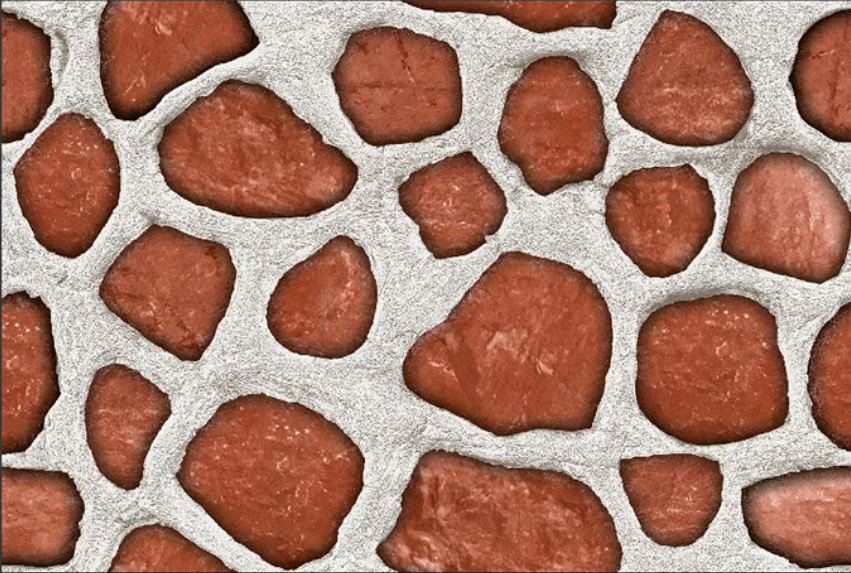

DIGITAL
WALL TILES

300X450MM MATT ELIVATION

VIVANTA
CERAMIC PVT . LTD

EL-3136

MATT

WATERPROOF

WALL

CORRECT
RECTIFIED

3D

HIGH
DEFINATION

WWW.VIVANTACERAMIC.COM