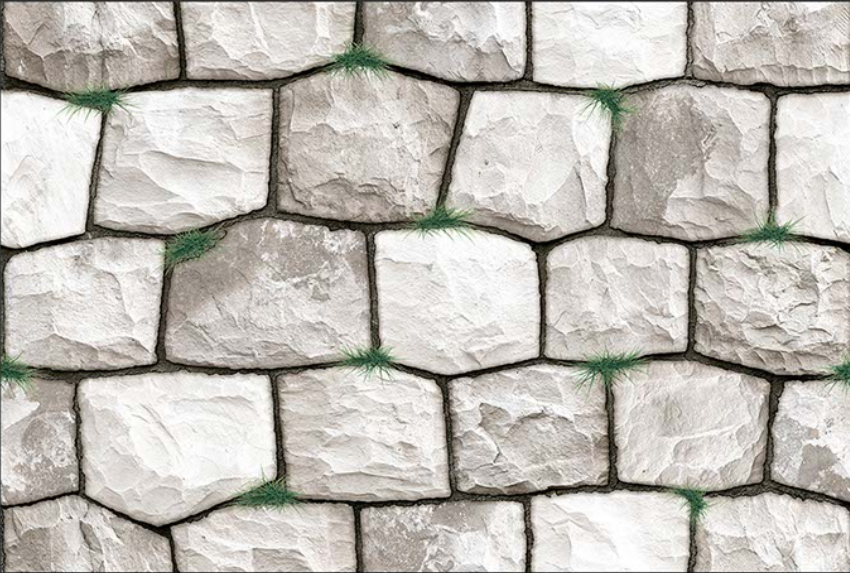

EL-3216-A HL

EL-3216

GLOSSY

WATERPROOF

WALL

CORRECT
RECTIFIED

3D

HIGH
DEFINATION