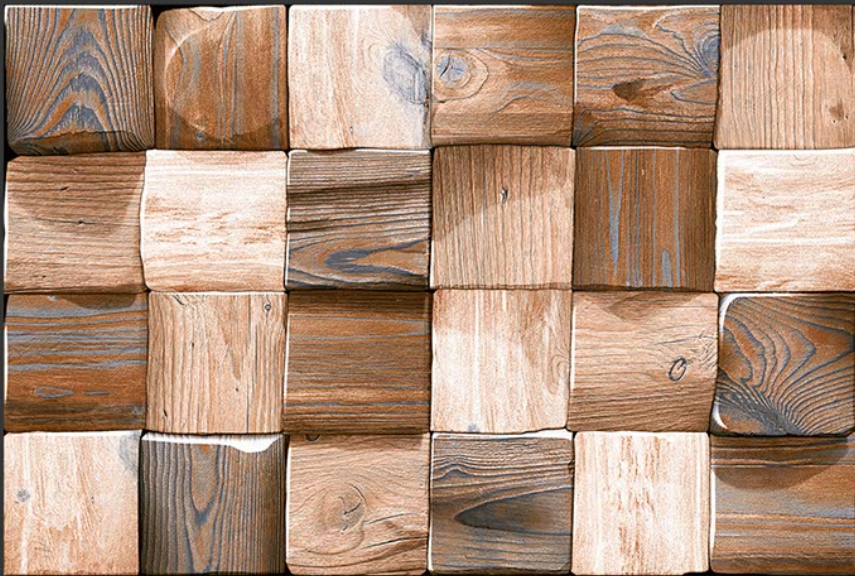

DIGITAL
WALL TILES

300X450MM MATT ELIVATION

VIVANTA
CERAMIC PVT . LTD

EL-3219