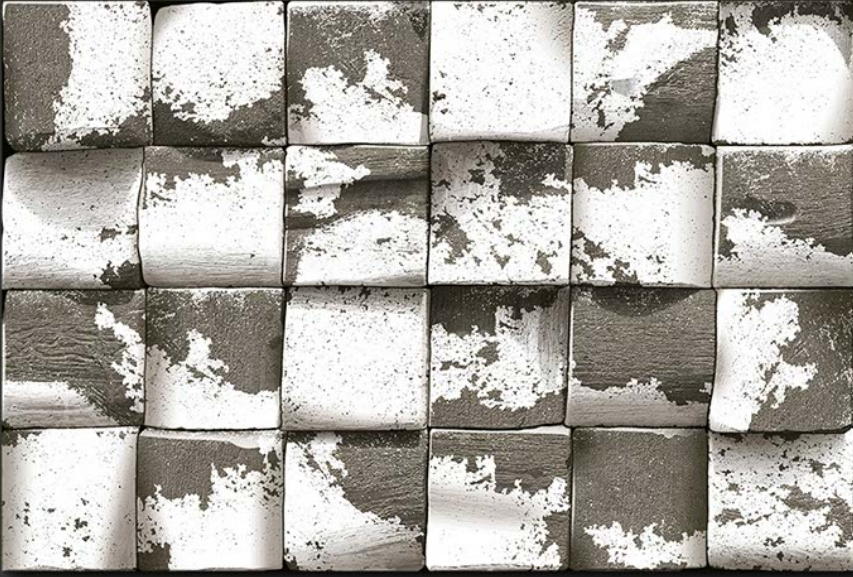

EL-3221

GLOSSY

WATERPROOF

WALL

CORRECT
RECTIFIED

3D

HIGH
DEFINATION

WWW.VIVANTACERAMIC.COM