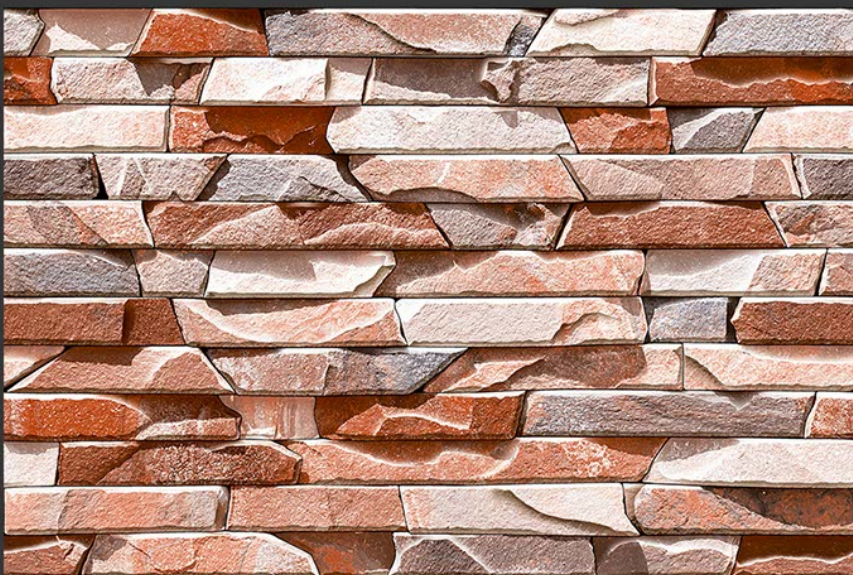

DIGITAL
WALL TILES

300X450MM MATT ELIVATION

VIVANTA
CERAMIC PVT . LTD

R
A
N
D
O
M
E

D
E
S
I
G
N

GLOSSY

WATERPROOF

WALL

CORRECT
RECTIFIED

3D

HIGH
DEFINATION

EL-3281

WWW.VIVANTACERAMIC.COM