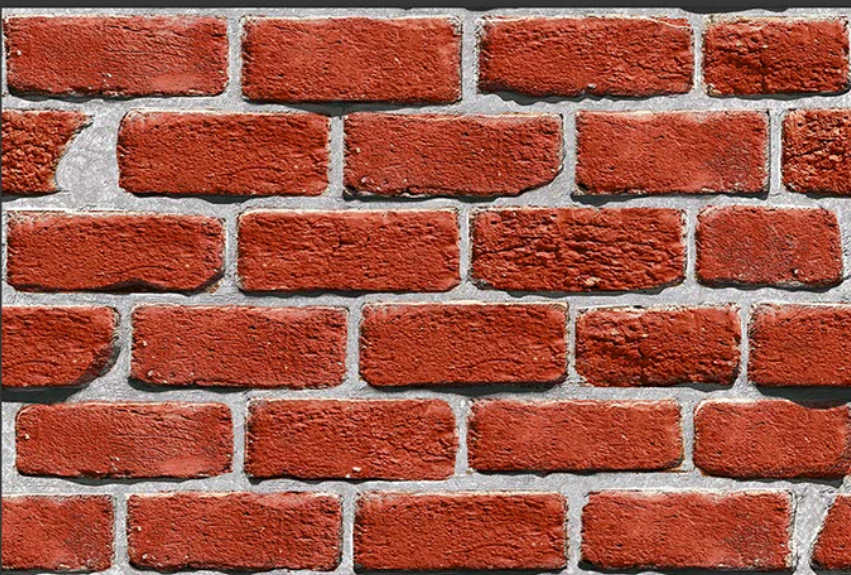

DIGITAL
WALL TILES

300X450MM MATT ELIVATION

VIVANTA
CERAMIC PVT . LTD

EL-3266

GLOSSY

WATERPROOF

WALL

CORRECT
RECTIFIED

3D

HIGH
DEFINATION

WWW.VIVANTACERAMIC.COM