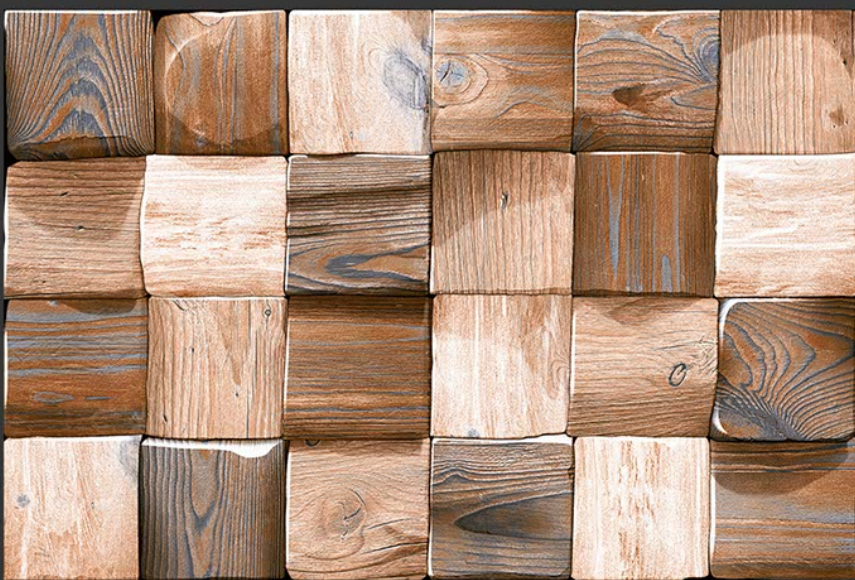

DIGITAL
WALL TILES

300X450MM MATT ELIVATION

VIVANTA
CERAMIC PVT . LTD

EL-3219