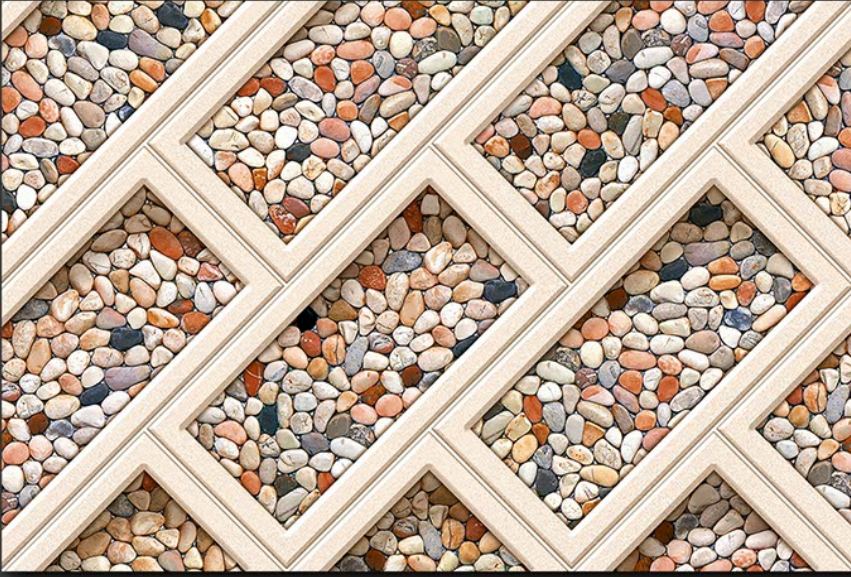

DIGITAL
WALL TILES

300X450MM MATT ELIVATION

VIVANTA
CERAMIC PVT . LTD

EL-3261

GLOSSY

WATERPROOF

WALL

CORRECT
RECTIFIED

3D

HIGH
DEFINATION

WWW.VIVANTACERAMIC.COM