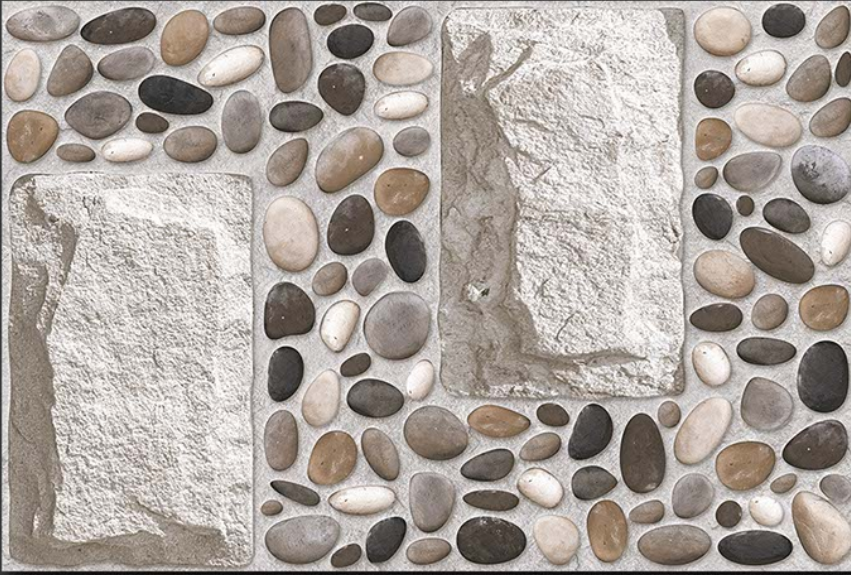

EL-3271

GLOSSY

WATERPROOF

WALL

CORRECT
RECTIFIED

3D

HIGH
DEFINATION

WWW.VIVANTACERAMIC.COM