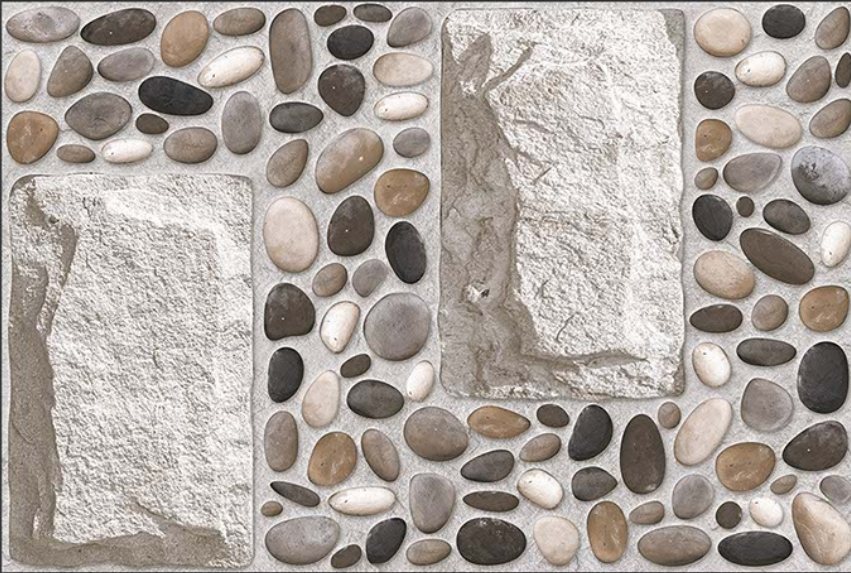

EL-3271

GLOSSY

WATERPROOF

WALL

CORRECT
RECTIFIED

3D

HIGH
DEFINATION

WWW.VIVANTACERAMIC.COM