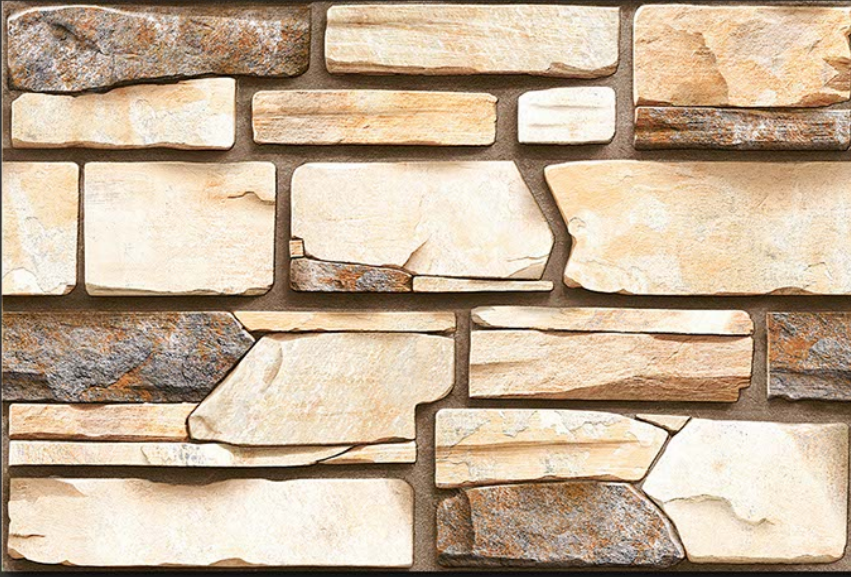

DIGITAL
WALL TILES

300X450MM MATT ELIVATION

EL-3232-A HL