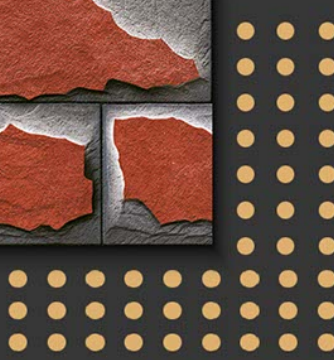

GLOSSY

WATERPROOF

WALL

CORRECT
RECTIFIED

3D

HIGH
DEFINATION

WWW.VIVANTACERAMIC.COM