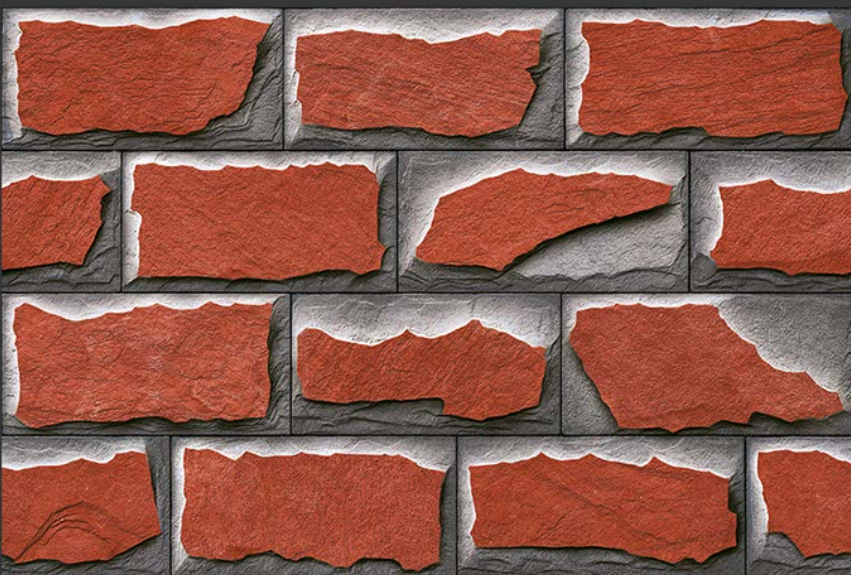

DIGITAL
WALL TILES

300X450MM MATT ELIVATION

VIVANTA
CERAMIC PVT . LTD

EL-3274