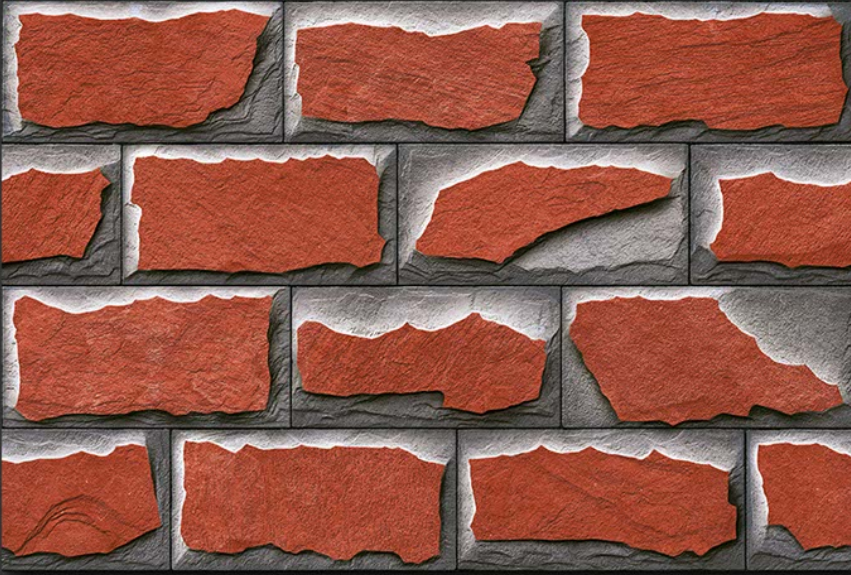

DIGITAL
WALL TILES

300X450MM MATT ELIVATION

VIVANTA
CERAMIC PVT . LTD

EL-3274