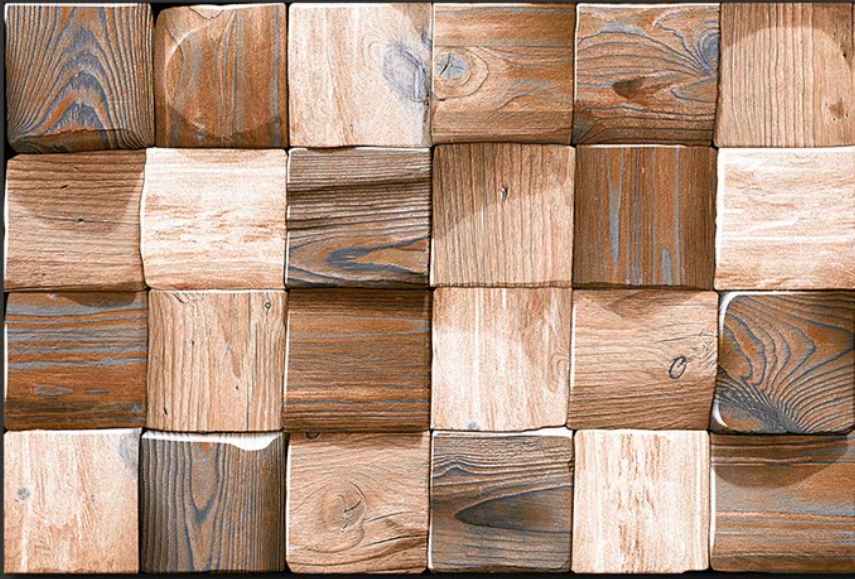

DIGITAL
WALL TILES

300X450MM MATT ELIVATION

VIVANTA
CERAMIC PVT . LTD

EL-3219