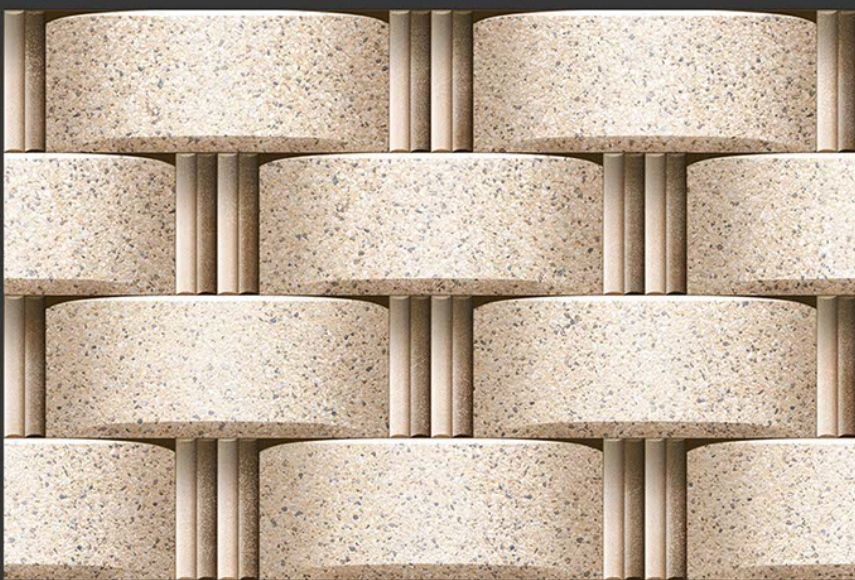

DIGITAL
WALL TILES

300X450MM MATT ELIVATION

VIVANTA
CERAMIC PVT . LTD

EL-3256

GLOSSY

WATERPROOF

WALL

CORRECT
RECTIFIED

3D

HIGH
DEFINATION

WWW.VIVANTACERAMIC.COM