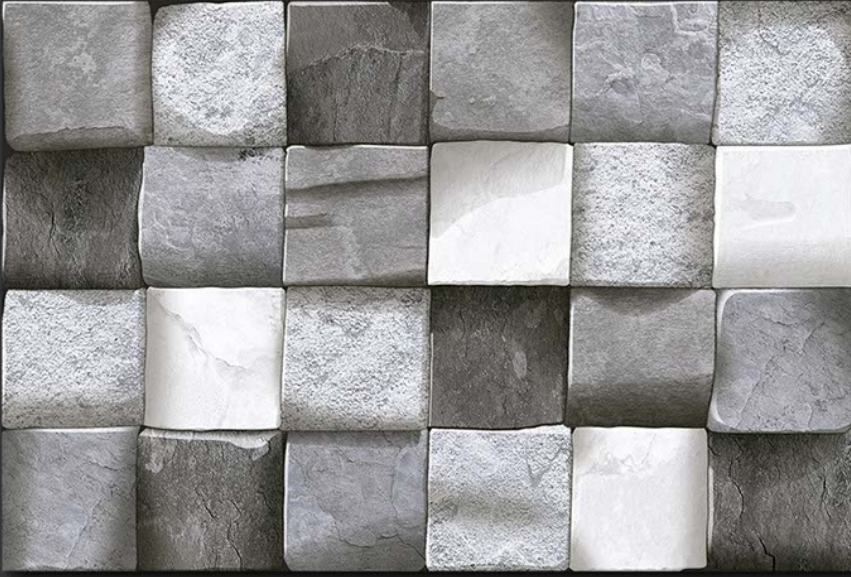

DIGITAL
WALL TILES

300X450MM MATT ELIVATION

VIVANTA
CERAMIC PVT . LTD

EL-3240