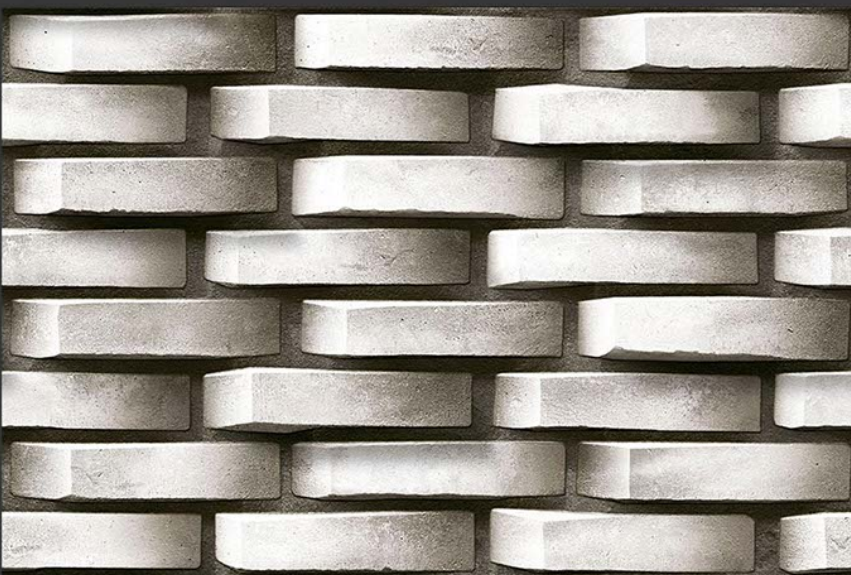

EL-3210

GLOSSY

WATERPROOF

WALL

CORRECT
RECTIFIED

3D

HIGH
DEFINATION

WWW.VIVANTACERAMIC.COM