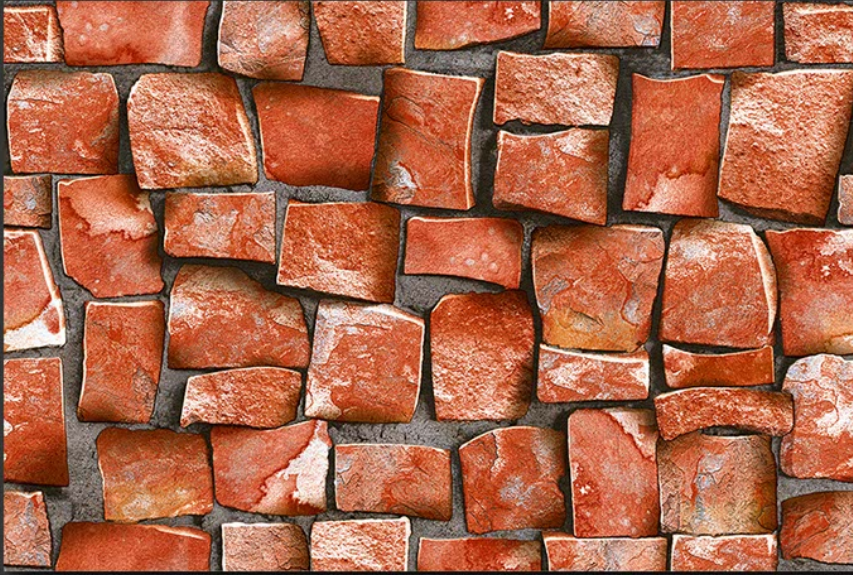

DIGITAL
WALL TILES

300X450MM MATT ELIVATION

VIVANTA
CERAMIC PVT . LTD

EL-3227-A HL