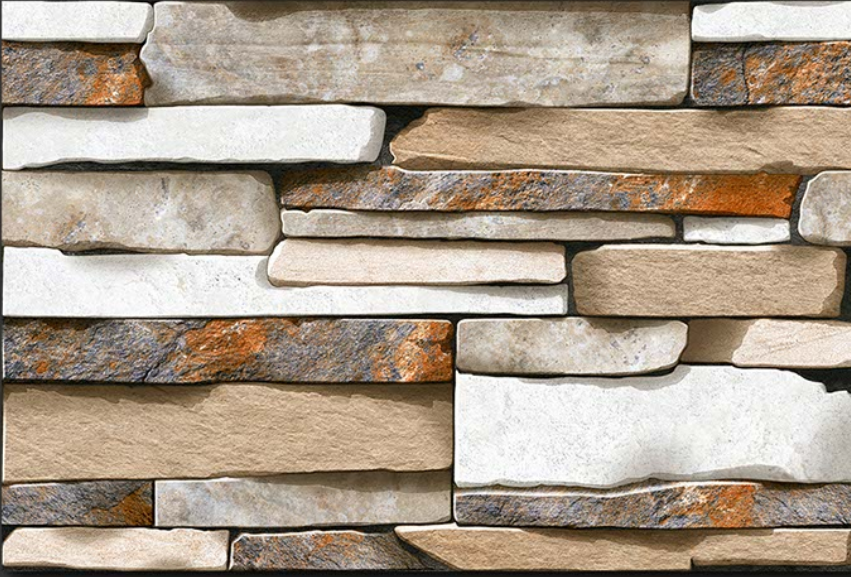

DIGITAL
WALL TILES

300X450MM MATT ELIVATION

VIVANTA
CERAMIC PVT . LTD

EL-3254

GLOSSY

WATERPROOF

WALL

CORRECT
RECTIFIED

3D

HIGH
DEFINATION

WWW.VIVANTACERAMIC.COM