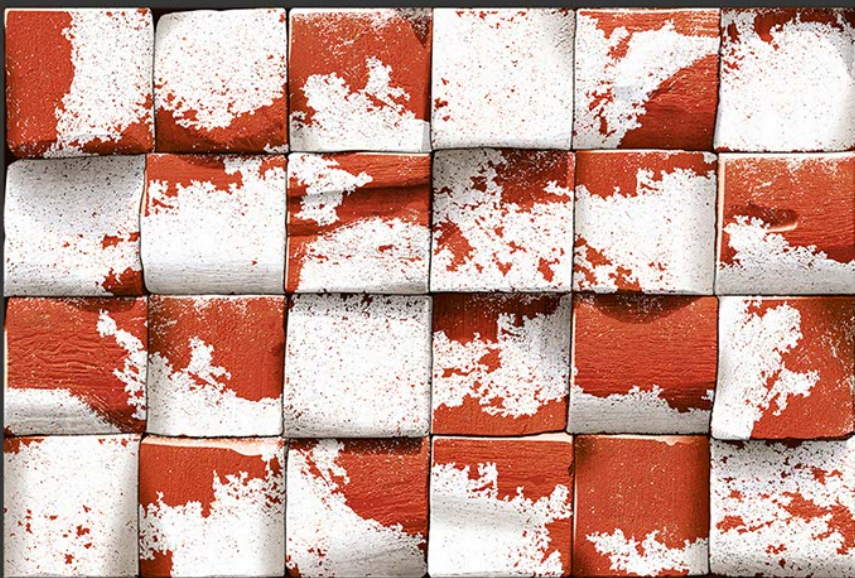

DIGITAL
WALL TILES

300X450MM MATT ELIVATION

VIVANTA
CERAMIC PVT . LTD

EL-3220

GLOSSY

WATERPROOF

WALL

CORRECT
RECTIFIED

3D

HIGH
DEFINATION

WWW.VIVANTACERAMIC.COM