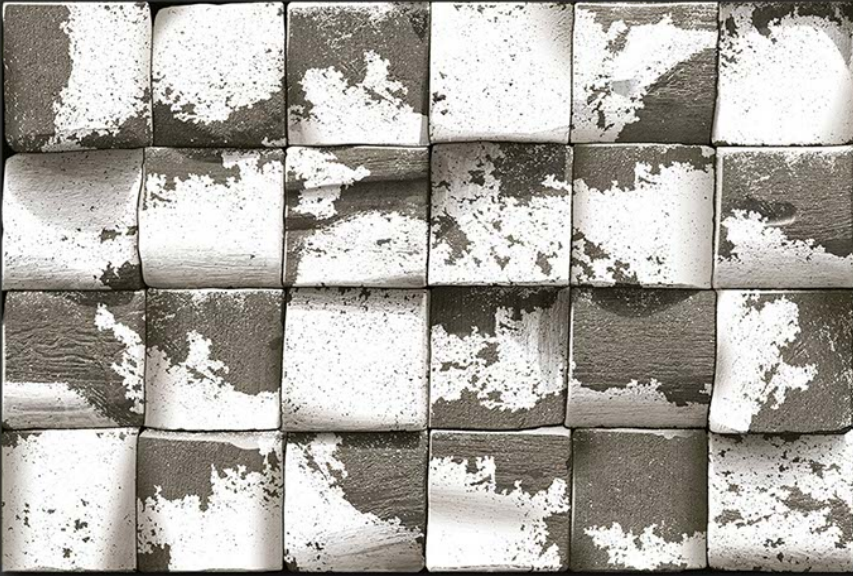

EL-3221

GLOSSY

WATERPROOF

WALL

CORRECT
RECTIFIED

3D

HIGH
DEFINATION

WWW.VIVANTACERAMIC.COM