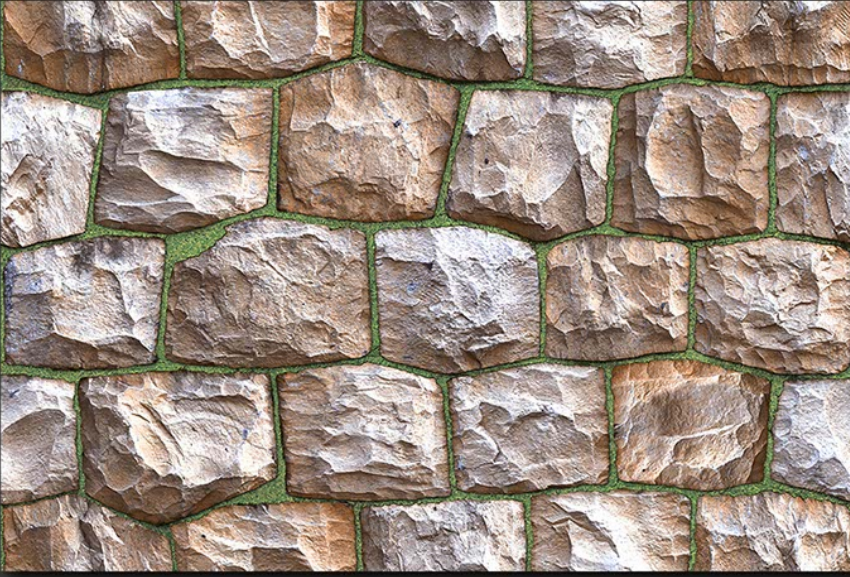

DIGITAL
WALL TILES

300X450MM MATT ELIVATION

VIVANTA
CERAMIC PVT . LTD

EL-3217

GLOSSY

WATERPROOF

WALL

CORRECT
RECTIFIED

3D

HIGH
DEFINATION

WWW.VIVANTACERAMIC.COM