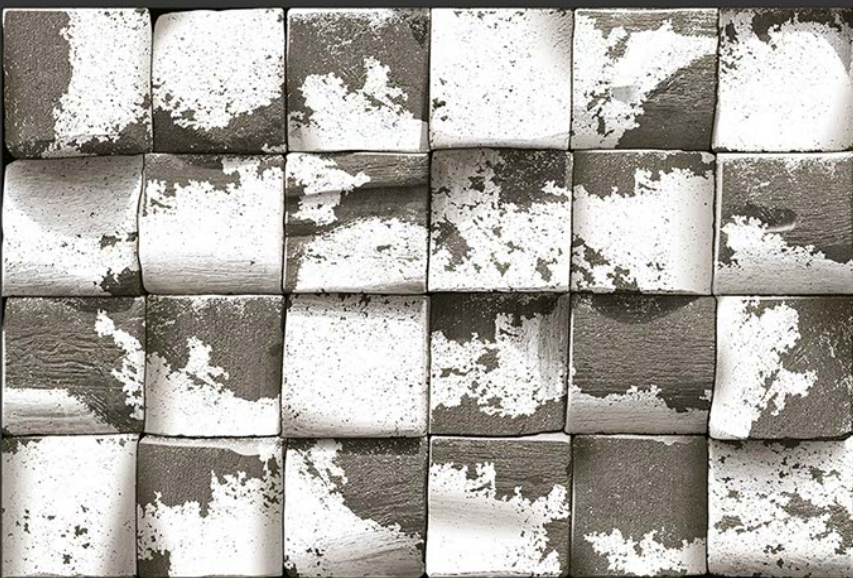

EL-3221

GLOSSY

WATERPROOF

WALL

CORRECT
RECTIFIED

3D

HIGH
DEFINATION

WWW.VIVANTACERAMIC.COM