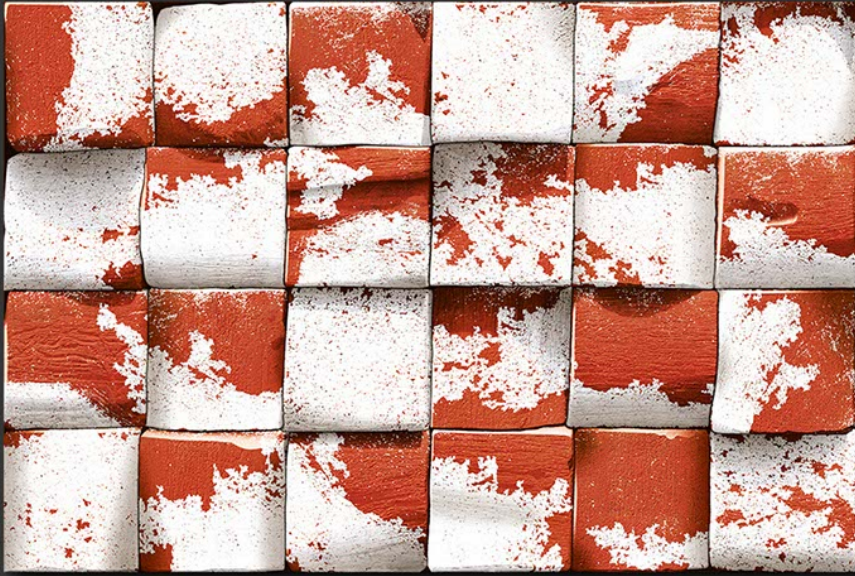

DIGITAL
WALL TILES

300X450MM MATT ELIVATION

VIVANTA
CERAMIC PVT . LTD

EL-3220

GLOSSY

WATERPROOF

WALL

CORRECT
RECTIFIED

3D

HIGH
DEFINATION

WWW.VIVANTACERAMIC.COM