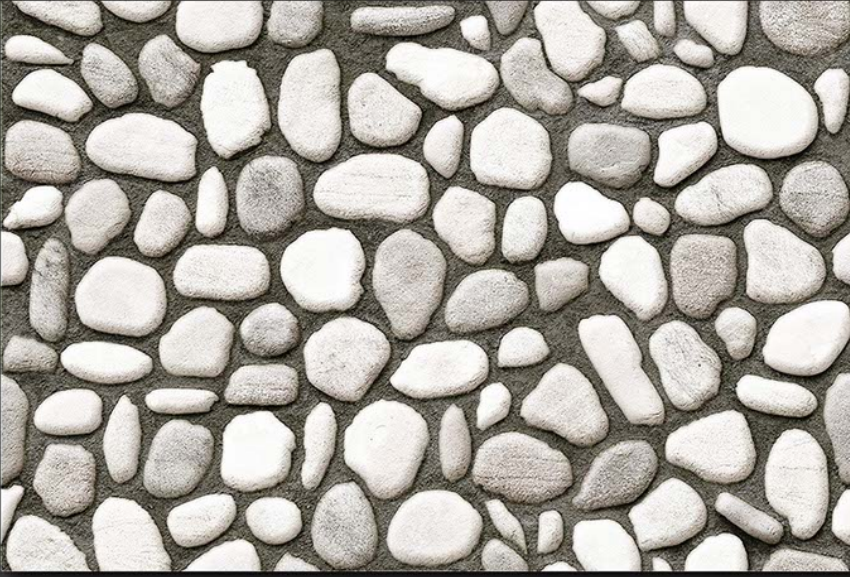

DIGITAL
WALL TILES

300X450MM MATT ELIVATION

VIVANTA
CERAMIC PVT . LTD

EL-3206-A HL