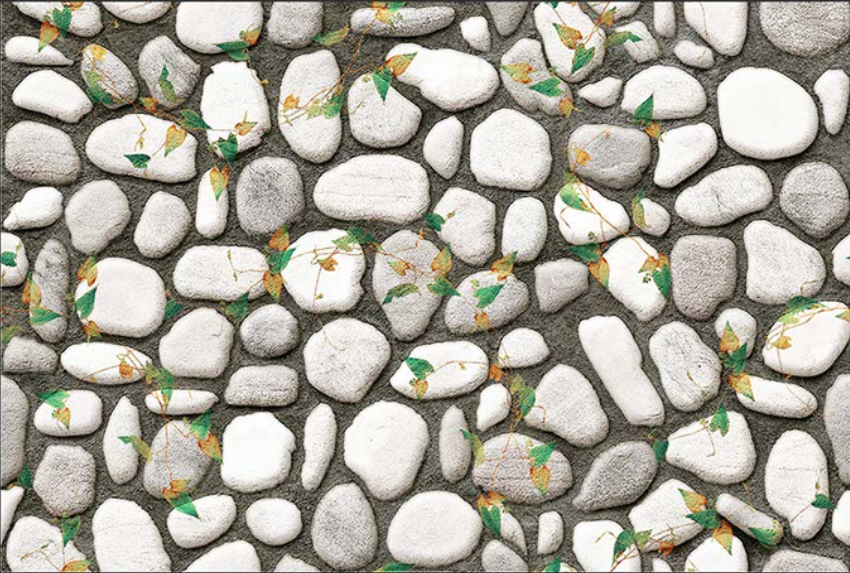

DIGITAL
WALL TILES

300X450MM MATT ELIVATION

VIVANTA
CERAMIC PVT . LTD

EL-3206-A HL