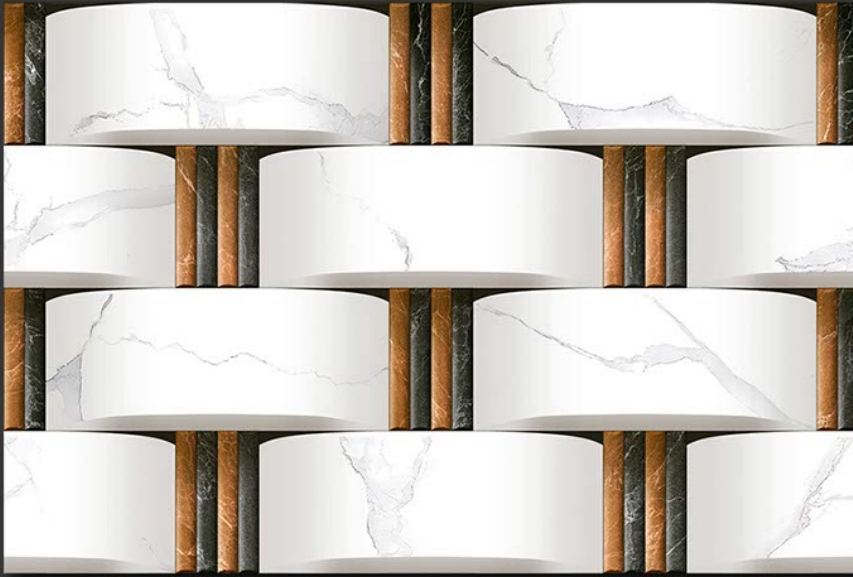

DIGITAL
WALL TILES

300X450MM MATT ELIVATION

VIVANTA
CERAMIC PVT . LTD

EL-3258

GLOSSY

WATERPROOF

WALL

CORRECT
RECTIFIED

3D

HIGH
DEFINATION

WWW.VIVANTACERAMIC.COM