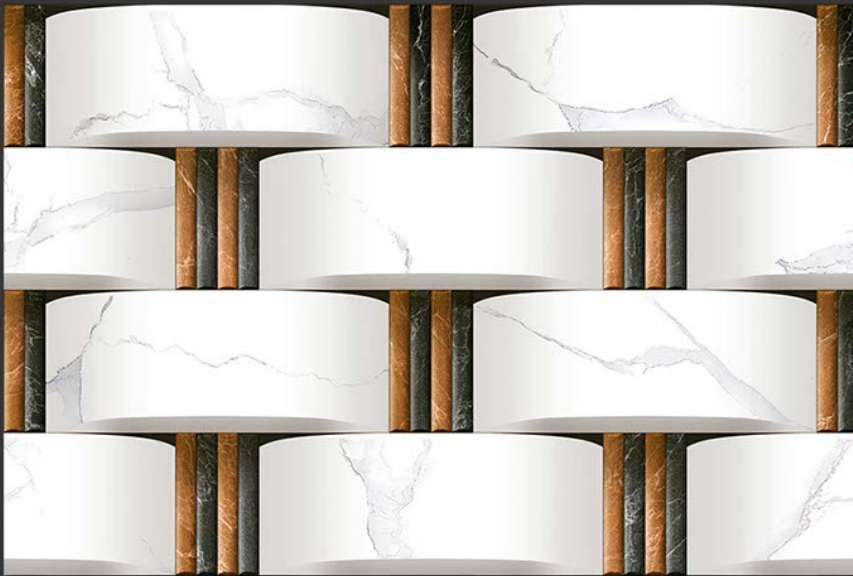

DIGITAL
WALL TILES

300X450MM MATT ELIVATION

VIVANTA
CERAMIC PVT . LTD

EL-3258

GLOSSY

WATERPROOF

WALL

CORRECT
RECTIFIED

3D

HIGH
DEFINATION

WWW.VIVANTACERAMIC.COM