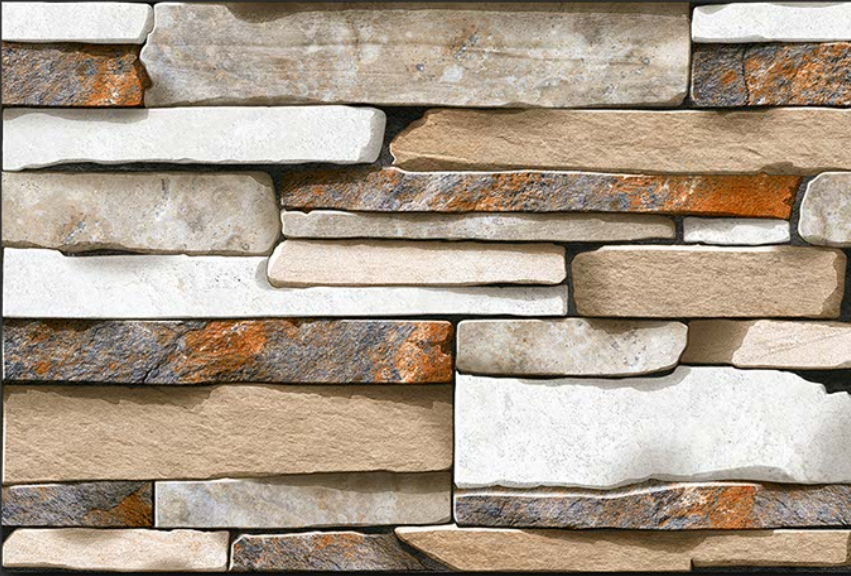

DIGITAL
WALL TILES

300X450MM MATT ELIVATION

VIVANTA
CERAMIC PVT . LTD

EL-3254

GLOSSY

WATERPROOF

WALL

CORRECT
RECTIFIED

3D

HIGH
DEFINATION

WWW.VIVANTACERAMIC.COM