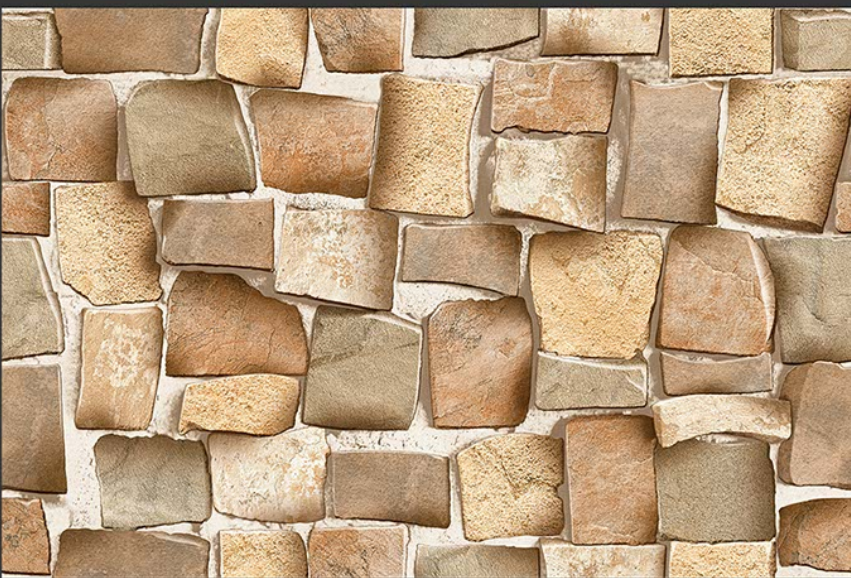

DIGITAL
WALL TILES

300X450MM MATT ELIVATION

VIVANTA
CERAMIC PVT . LTD

EL-3250

GLOSSY

WATERPROOF

WALL

CORRECT
RECTIFIED

3D

HIGH
DEFINATION

WWW.VIVANTACERAMIC.COM