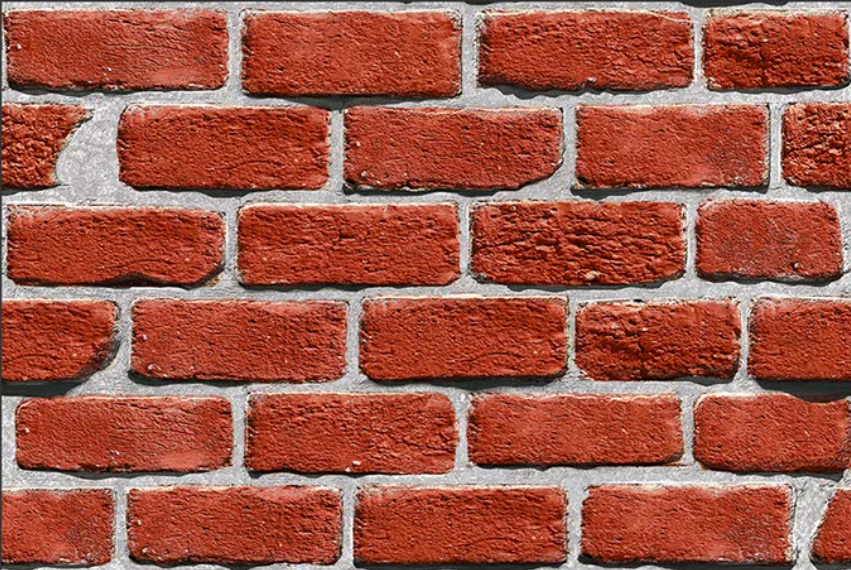

DIGITAL
WALL TILES

300X450MM MATT ELIVATION

VIVANTA
CERAMIC PVT . LTD

EL-3266

GLOSSY

WATERPROOF

WALL

CORRECT
RECTIFIED

3D

HIGH
DEFINATION

WWW.VIVANTACERAMIC.COM