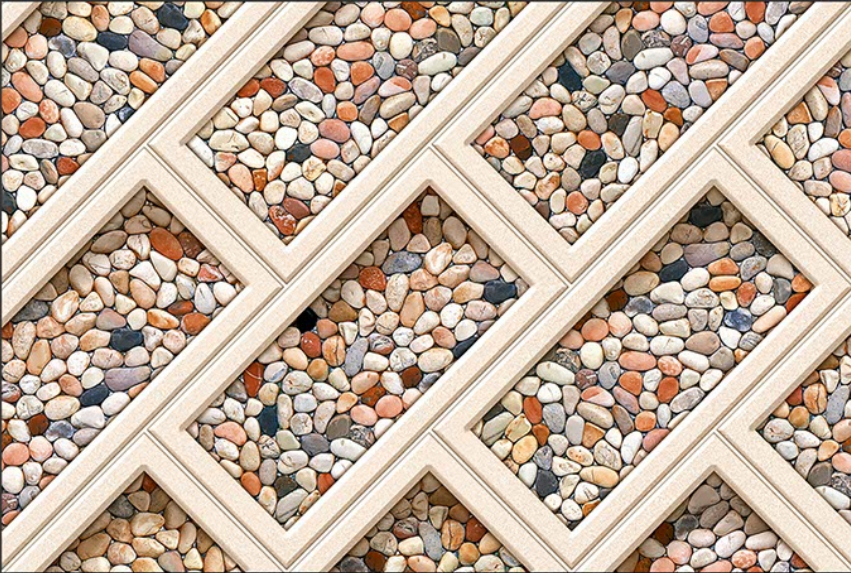

DIGITAL
WALL TILES

300X450MM MATT ELIVATION

VIVANTA
CERAMIC PVT . LTD

EL-3261

GLOSSY

WATERPROOF

WALL

CORRECT
RECTIFIED

3D

HIGH
DEFINATION

WWW.VIVANTACERAMIC.COM