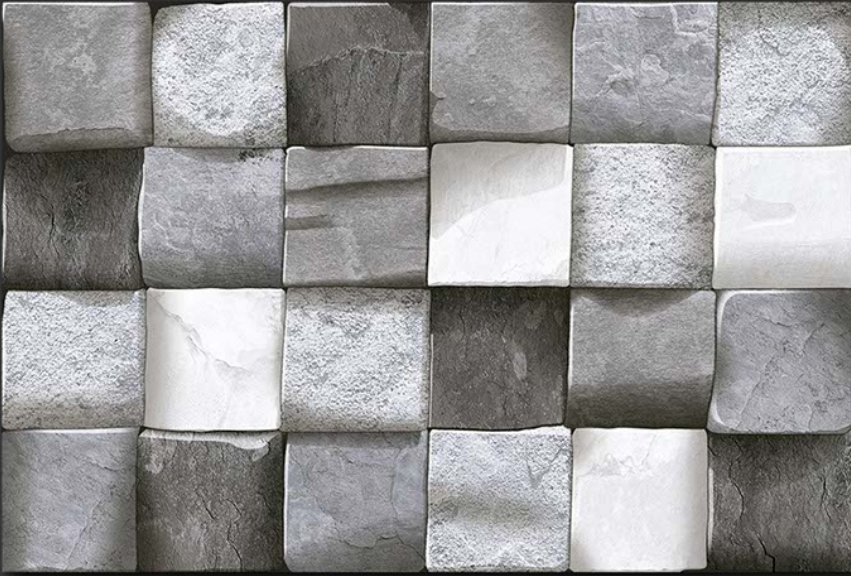

DIGITAL
WALL TILES

300X450MM MATT ELIVATION

VIVANTA
CERAMIC PVT . LTD

EL-3240