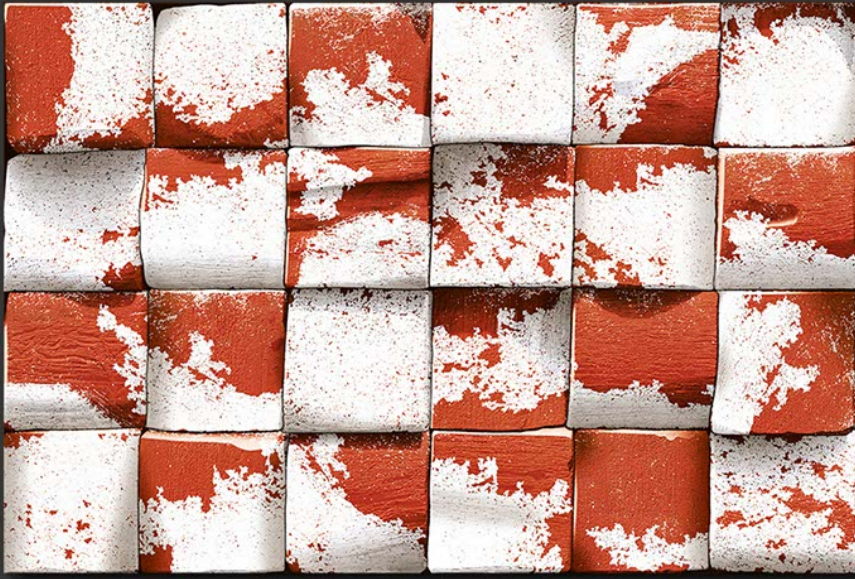

DIGITAL
WALL TILES

300X450MM MATT ELIVATION

VIVANTA
CERAMIC PVT . LTD

EL-3220

GLOSSY

WATERPROOF

WALL

CORRECT
RECTIFIED

3D

HIGH
DEFINATION

WWW.VIVANTACERAMIC.COM