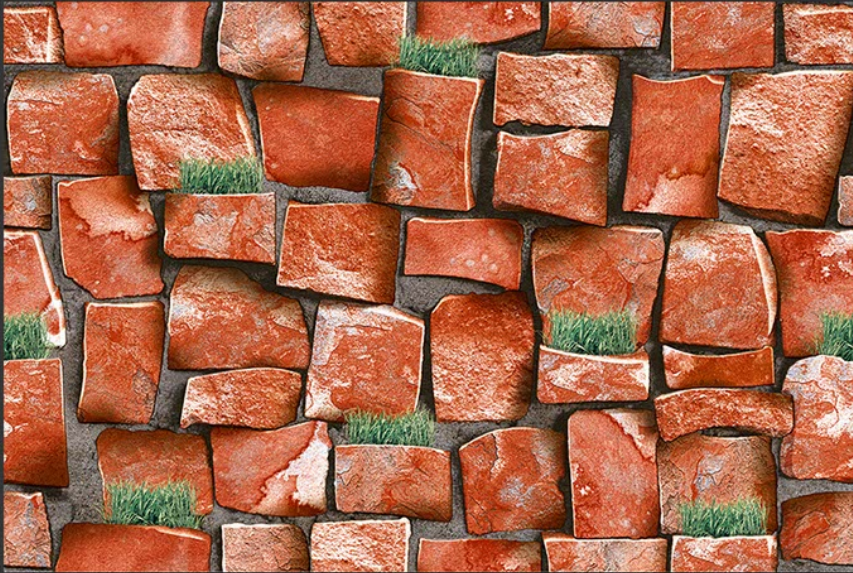

DIGITAL
WALL TILES

300X450MM MATT ELIVATION

VIVANTA
CERAMIC PVT . LTD

EL-3227-A HL