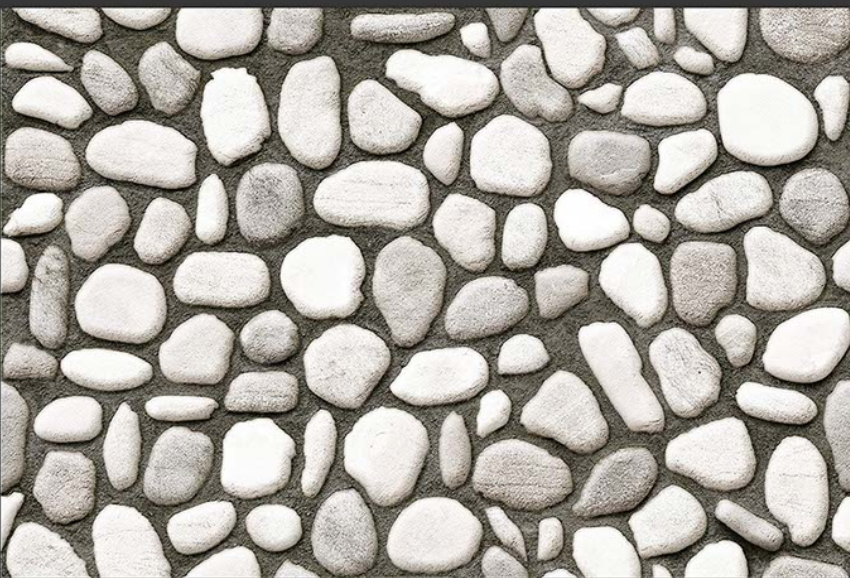

EL-3206

GLOSSY

WATERPROOF

WALL

CORRECT
RECTIFIED

3D

HIGH
DEFINATION

WWW.VIVANTACERAMIC.COM