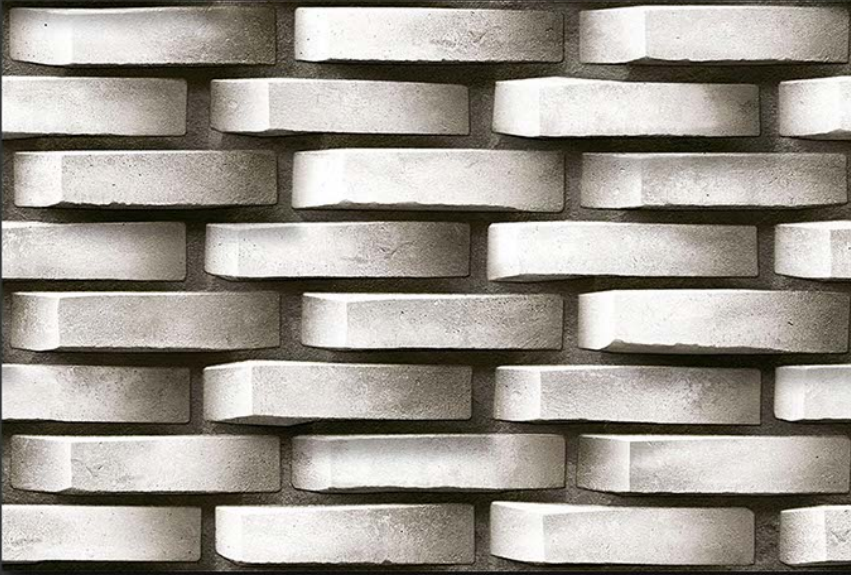

DIGITAL
WALL TILES

300X450MM MATT ELIVATION

VIVANTA
CERAMIC PVT . LTD

EL-3210-A HL