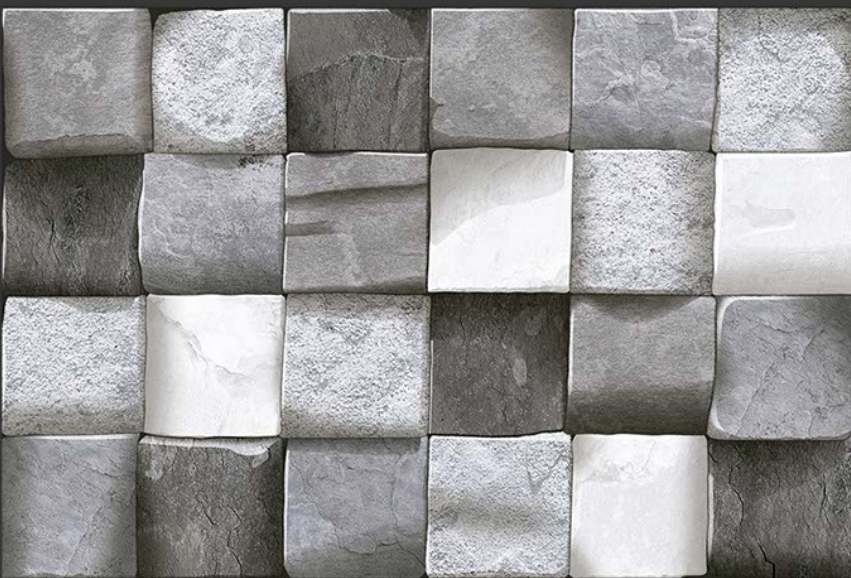

DIGITAL
WALL TILES

300X450MM MATT ELIVATION

VIVANTA
CERAMIC PVT . LTD

EL-3240