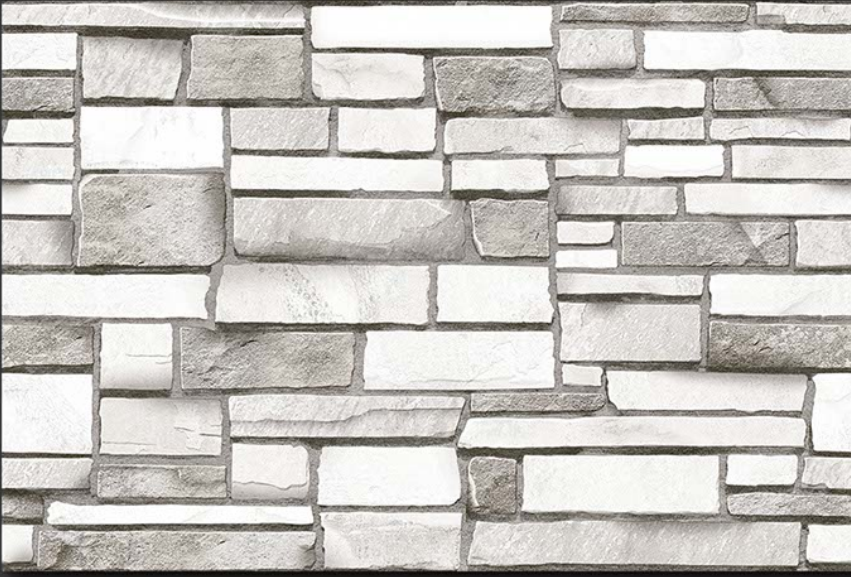

WATERPROOF

WALL

CORRECT
RECTIFIED

3D

HIGH
DEFINITION

DIGITAL
WALL TILES
300X450MM MATT ELIVATION

EL-3223

EL-3223-A HL