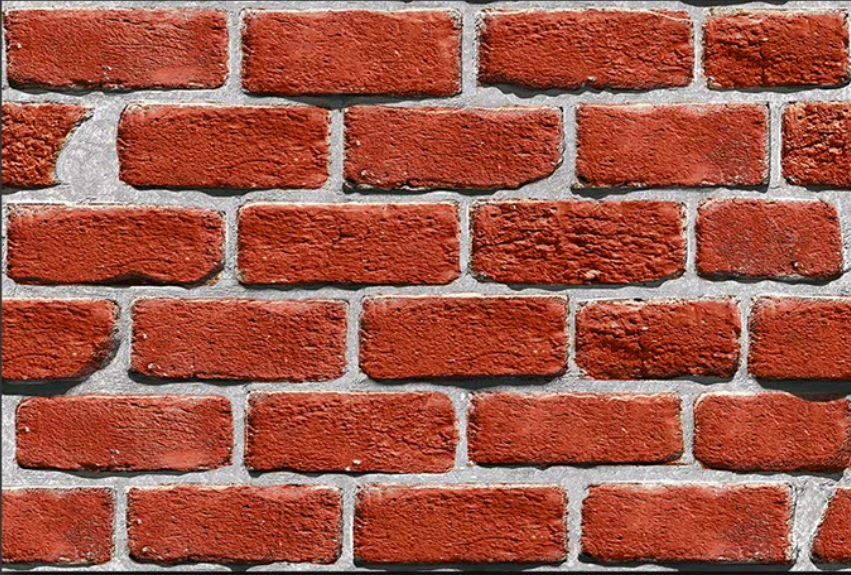

DIGITAL
WALL TILES

300X450MM MATT ELIVATION

VIVANTA
CERAMIC PVT . LTD

EL-3266

GLOSSY

WATERPROOF

WALL

CORRECT
RECTIFIED

3D

HIGH
DEFINATION

WWW.VIVANTACERAMIC.COM