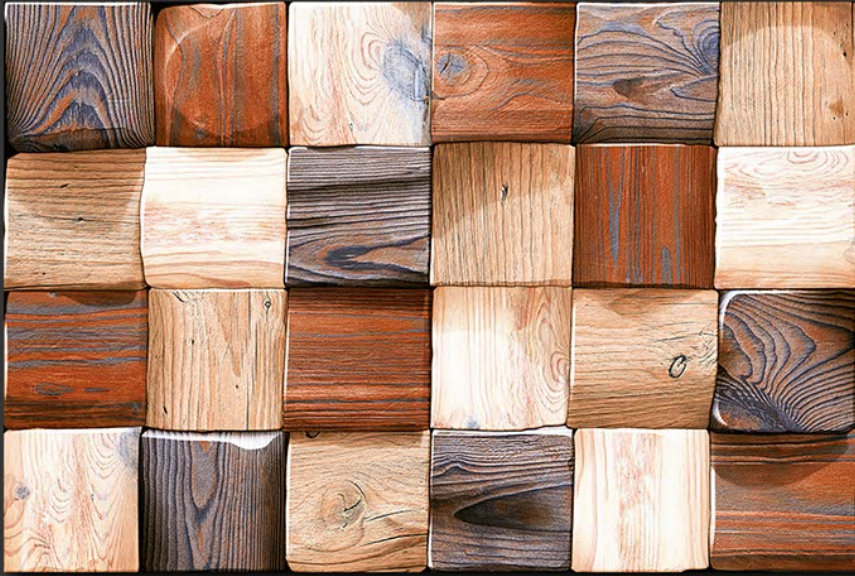

DIGITAL
WALL TILES

300X450MM MATT ELIVATION

VIVANTA
CERAMIC PVT . LTD

EL-3218

GLOSSY

WATERPROOF

WALL

CORRECT
RECTIFIED

3D

HIGH
DEFINATION

WWW.VIVANTACERAMIC.COM