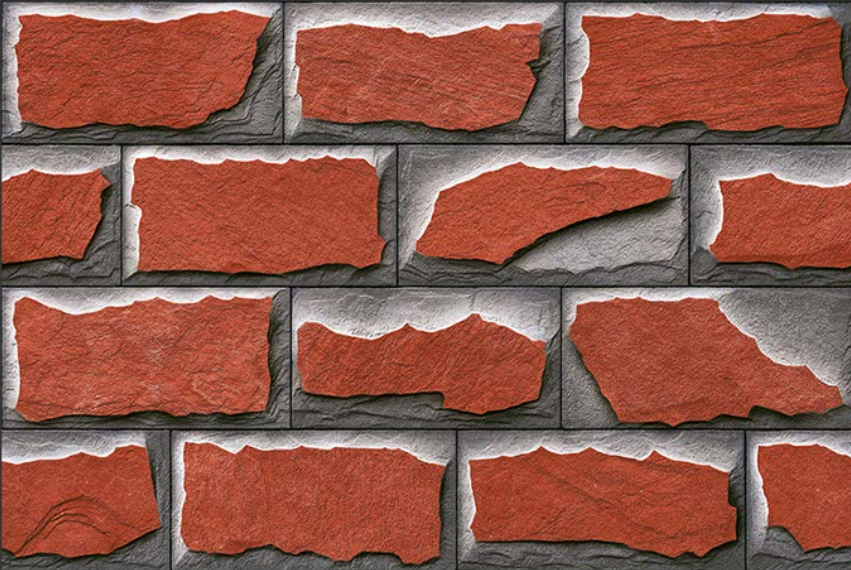

DIGITAL
WALL TILES

300X450MM MATT ELIVATION

VIVANTA
CERAMIC PVT . LTD

EL-3274