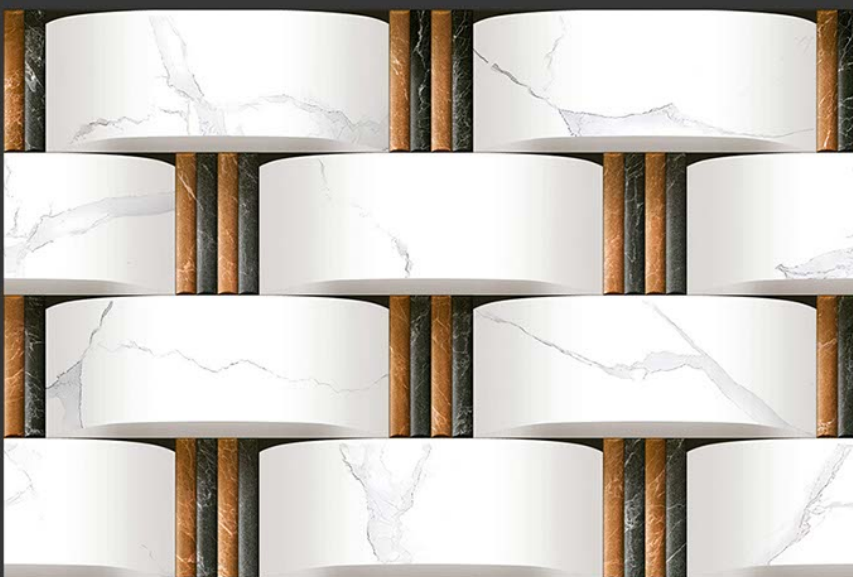

DIGITAL
WALL TILES

300X450MM MATT ELIVATION

VIVANTA
CERAMIC PVT . LTD

EL-3258

GLOSSY

WATERPROOF

WALL

CORRECT
RECTIFIED

3D

HIGH
DEFINATION

WWW.VIVANTACERAMIC.COM