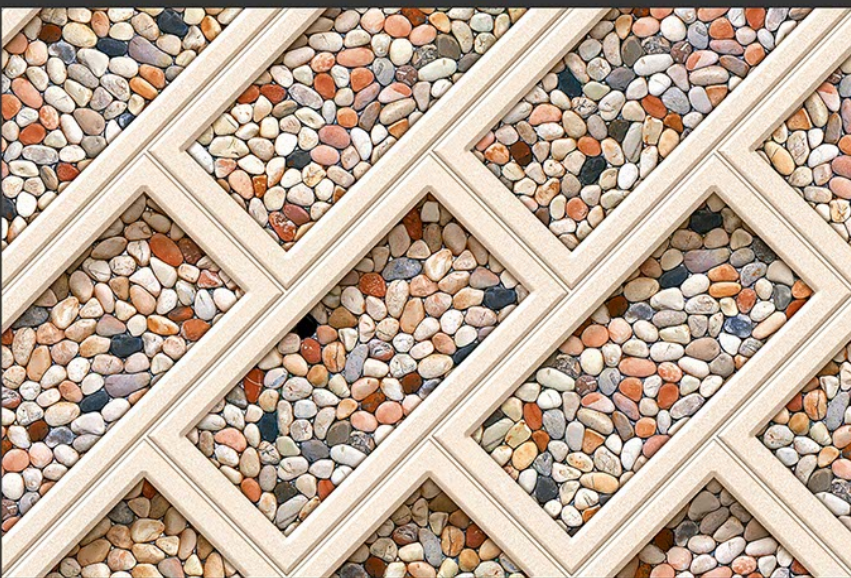

DIGITAL
WALL TILES

300X450MM MATT ELIVATION

VIVANTA
CERAMIC PVT . LTD

EL-3261

GLOSSY

WATERPROOF

WALL

CORRECT
RECTIFIED

3D

HIGH
DEFINATION

WWW.VIVANTACERAMIC.COM