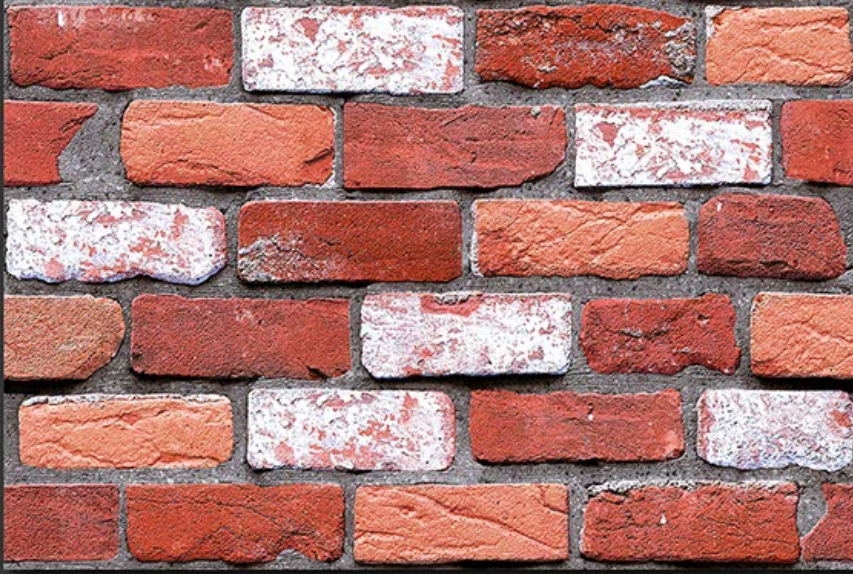

DIGITAL
WALL TILES
300X450MM GLOSSY

VIVANTA
CERAMIC PVT. LTD

R
A
N
D
O
M
E

D
E
S
I
G
N

GLOSSY

WATERPROOF

WALL

CORRECT
RECTIFIED

3D

HIGH
DEFINATION

EL-3418

WWW.VIVANTACERAMIC.COM