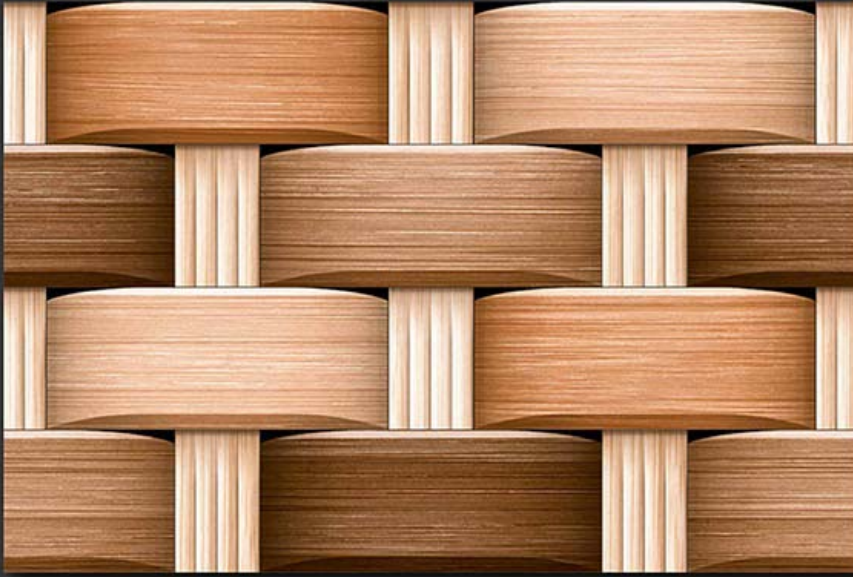

DIGITAL
WALL TILES
300X450MM GLOSSY

VIVANTA
CERAMIC PVT. LTD

R
A
N
D
O
M
E

D
E
S
I
G
N

GLOSSY

WATERPROOF

WALL

CORRECT
RECTIFIED

3D

HIGH
DEFINATION

EL-3437

WWW.VIVANTACERAMIC.COM