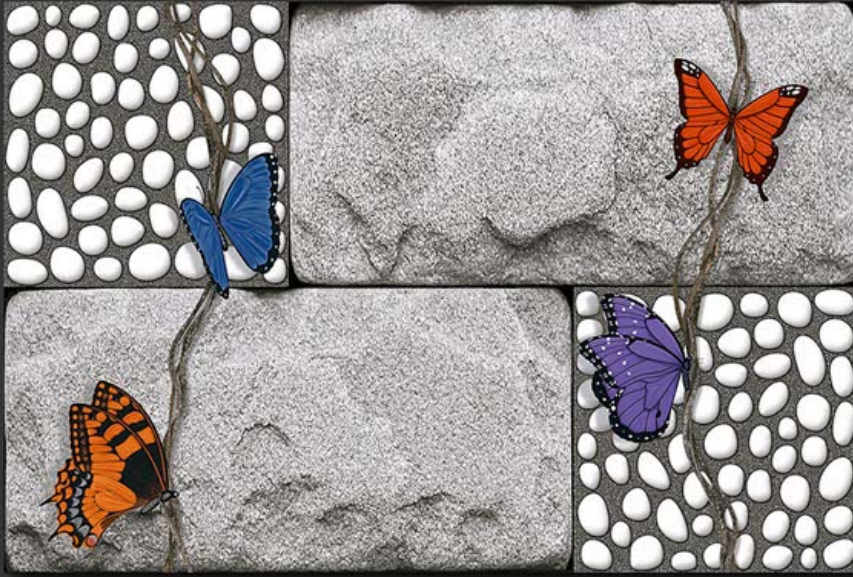

R
A
N
D
O
M
E

D
E
S
I
G
N

GLOSSY

WATERPROOF

WALL

CORRECT
RECTIFIED

3D

HIGH
DEFINATION