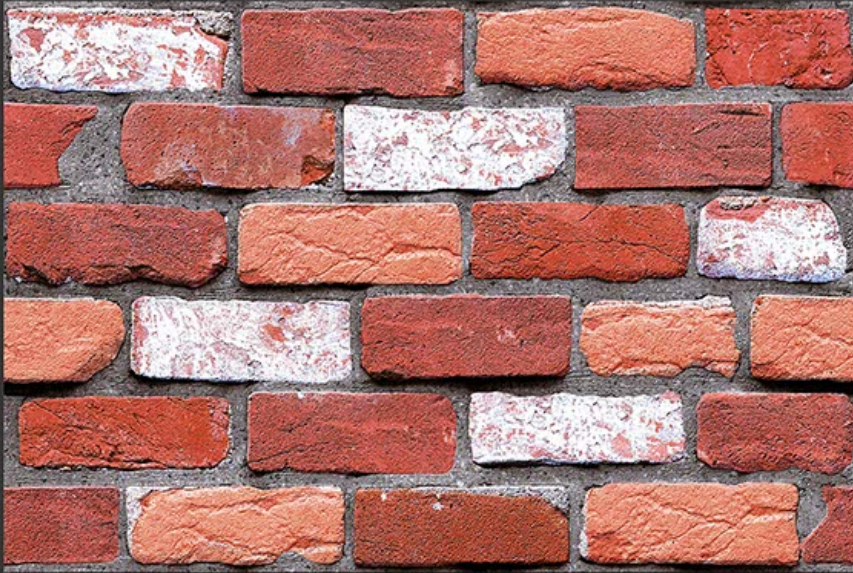

DIGITAL
WALL TILES
300X450MM GLOSSY

VIVANTA
CERAMIC PVT. LTD

R
A
N
D
O
M
E

D
E
S
I
G
N

GLOSSY

WATERPROOF

WALL

CORRECT
RECTIFIED

3D

HIGH
DEFINATION

EL-3418

WWW.VIVANTACERAMIC.COM