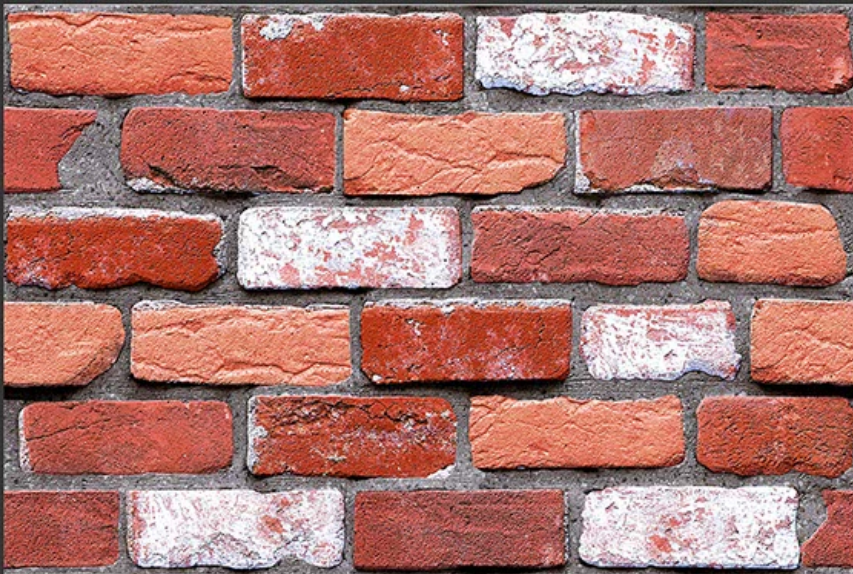

DIGITAL
WALL TILES
300X450MM GLOSSY

VIVANTA
CERAMIC PVT. LTD

R
A
N
D
O
M
E

D
E
S
I
G
N

GLOSSY

WATERPROOF

WALL

CORRECT
RECTIFIED

3D

HIGH
DEFINATION

EL-3418

WWW.VIVANTACERAMIC.COM