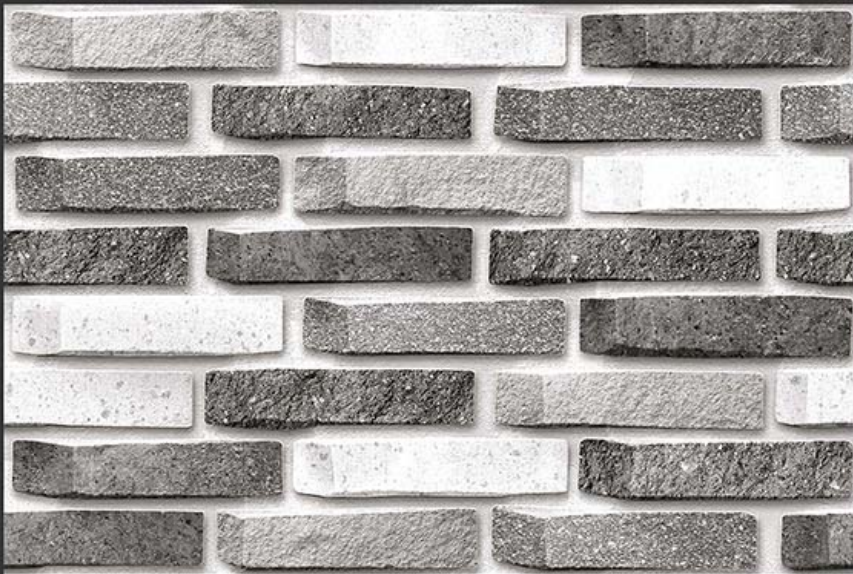

DIGITAL
WALL TILES
300X450MM GLOSSY

VIVANTA
CERAMIC PVT. LTD

R
A
N
D
O
M
E

D
E
S
I
G
N

GLOSSY

WATERPROOF

WALL

CORRECT
RECTIFIED

3D

HIGH
DEFINATION

EL-3459