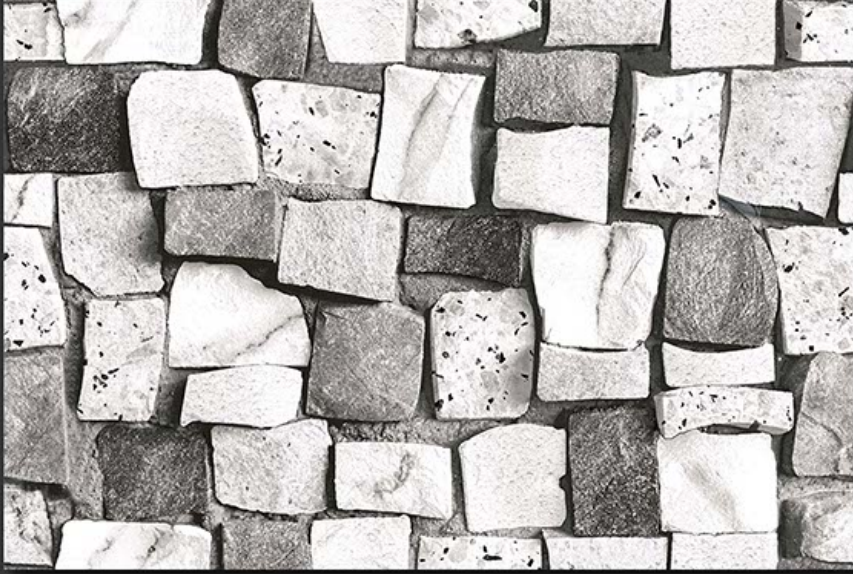

DIGITAL
WALL TILES
300X450MM GLOSSY

VIVANTA
CERAMIC PVT. LTD

R
A
N
D
O
M
E

D
E
S
I
G
N

GLOSSY

WATERPROOF

WALL

CORRECT
RECTIFIED

3D

HIGH
DEFINATION

EL-3424

WWW.VIVANTACERAMIC.COM