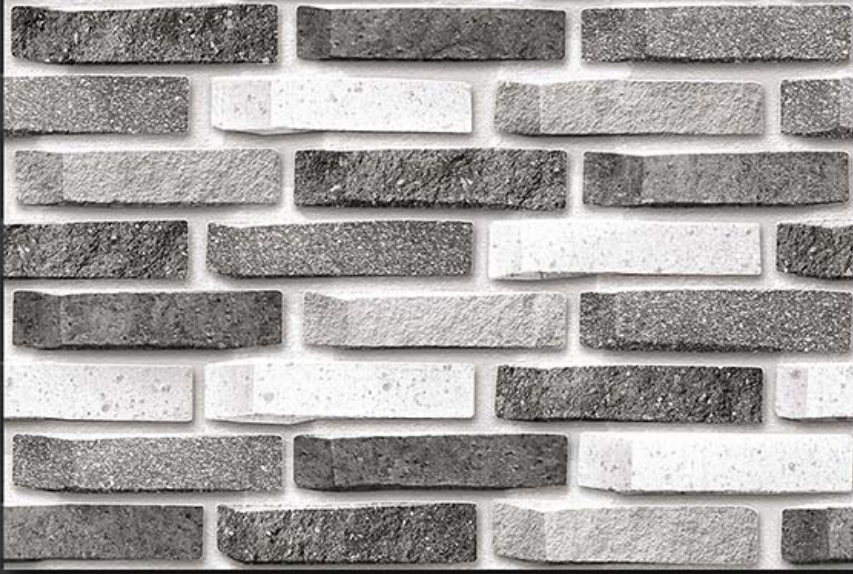

DIGITAL
WALL TILES
300X450MM GLOSSY

VIVANTA
CERAMIC PVT. LTD

R
A
N
D
O
M
E

D
E
S
I
G
N

GLOSSY

WATERPROOF

WALL

CORRECT
RECTIFIED

3D

HIGH
DEFINATION

EL-3459