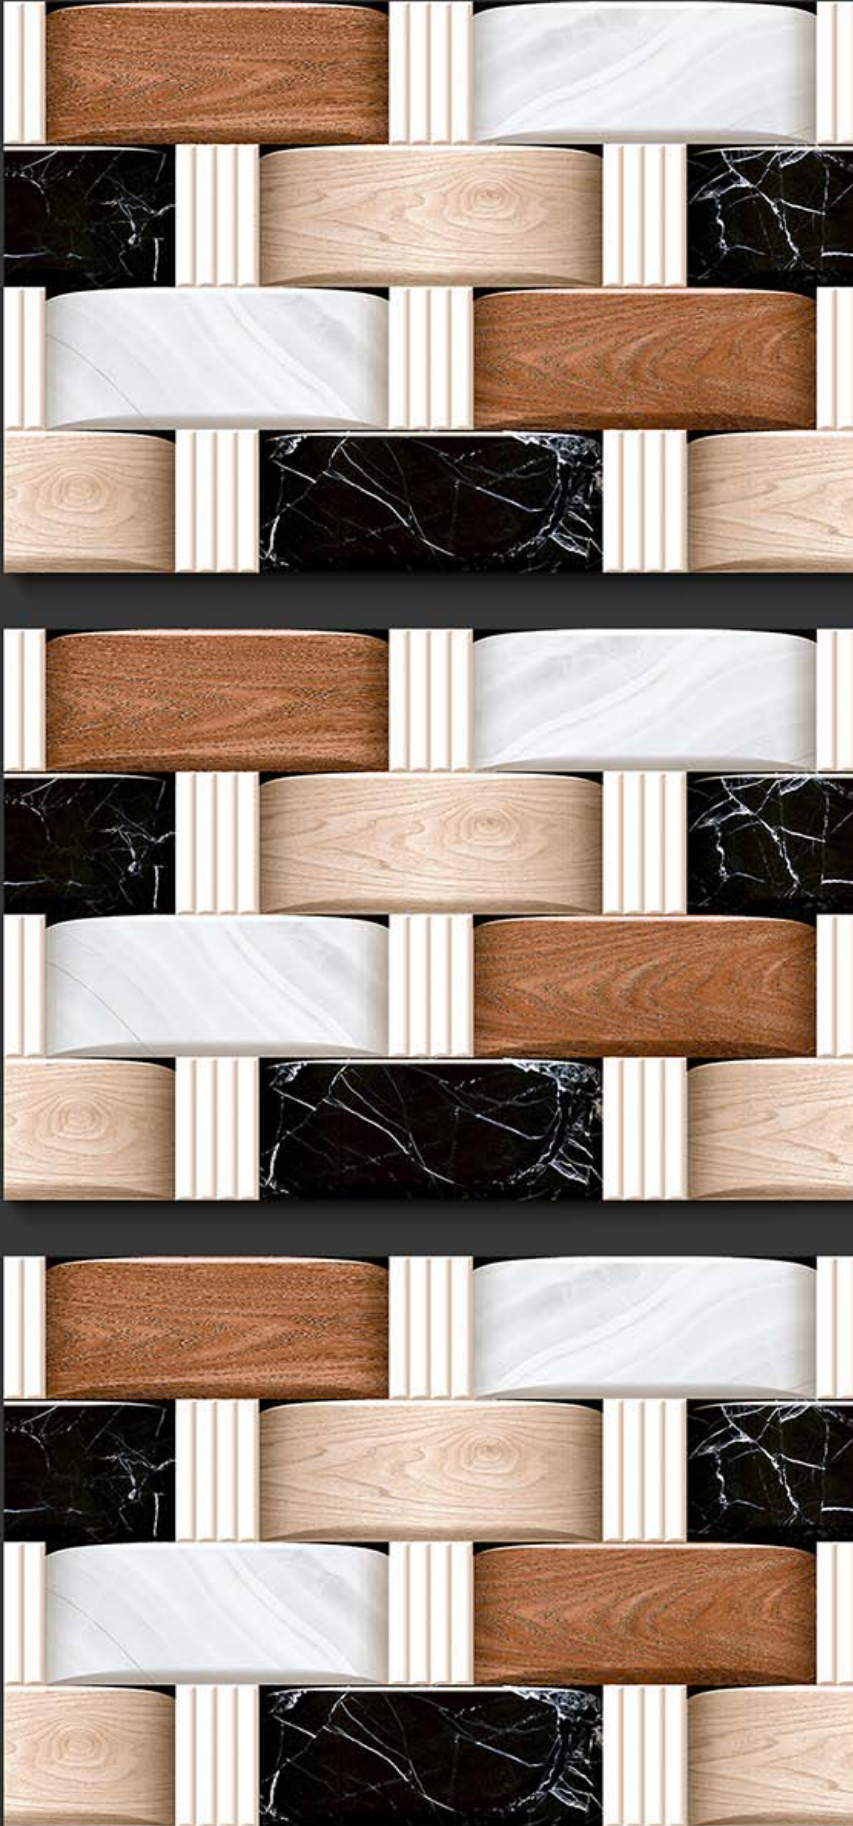

-  GLOSSY
-  WATERPROOF
-  WALL
-  CORRECT RECTIFIED
-  3D
-  HIGH DEFINITION

WWW.VIVANTACERAMIC.COM

DIGITAL
WALL TILES
300X450MM GLOSSY

VIVANTA
CERAMIC PVT. LTD

R
A
N
D
O
M
E

D
E
S
I
G
N

GLOSSY

WATERPROOF