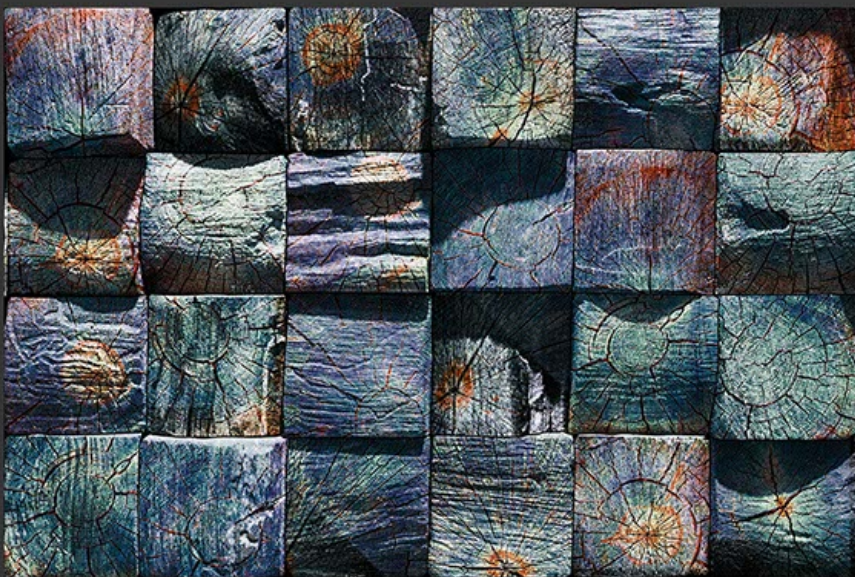

CORRECT
RECTIFIED

3D

HIGH
DEFINATION

EL-3432

WWW.VIVANTACERAMIC.COM

DIGITAL
WALL TILES
300X450MM GLOSSY

VIVANTA
CERAMIC PVT. LTD

R
A
N
D
O
M
E