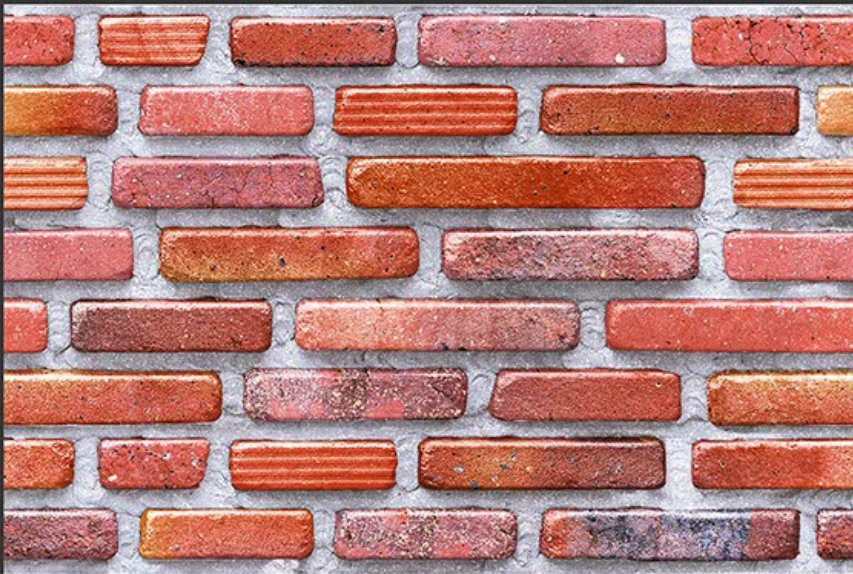

DIGITAL
WALL TILES
300X450MM GLOSSY

VIVANTA
CERAMIC PVT . LTD

R
A
N
D
O
M
E

D
E
S
I
G
N

GLOSSY

WATERPROOF

WALL

CORRECT
RECTIFIED

3D

HIGH
DEFINATION

EL-3431

WWW.VIVANTACERAMIC.COM