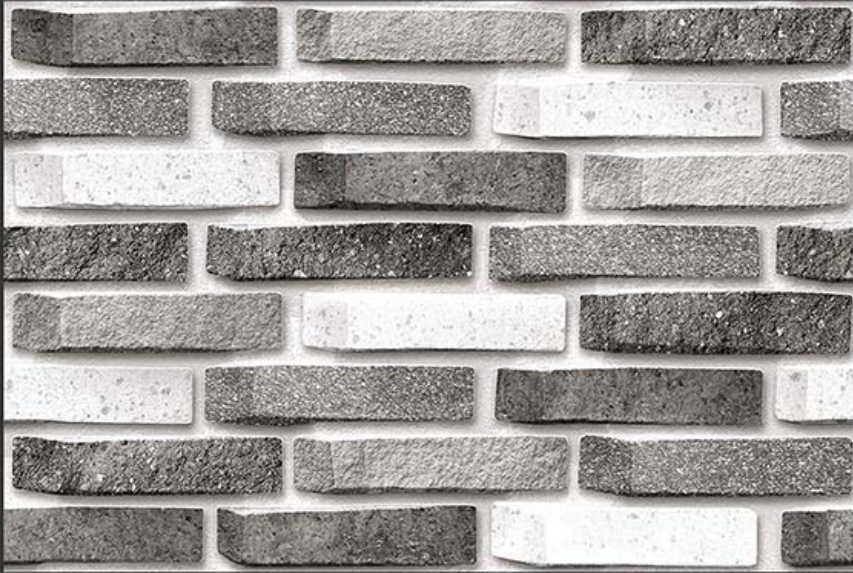

DIGITAL
WALL TILES
300X450MM GLOSSY

VIVANTA
CERAMIC PVT. LTD

R
A
N
D
O
M
E

D
E
S
I
G
N

GLOSSY

WATERPROOF

WALL

CORRECT
RECTIFIED

3D

HIGH
DEFINATION

EL-3459