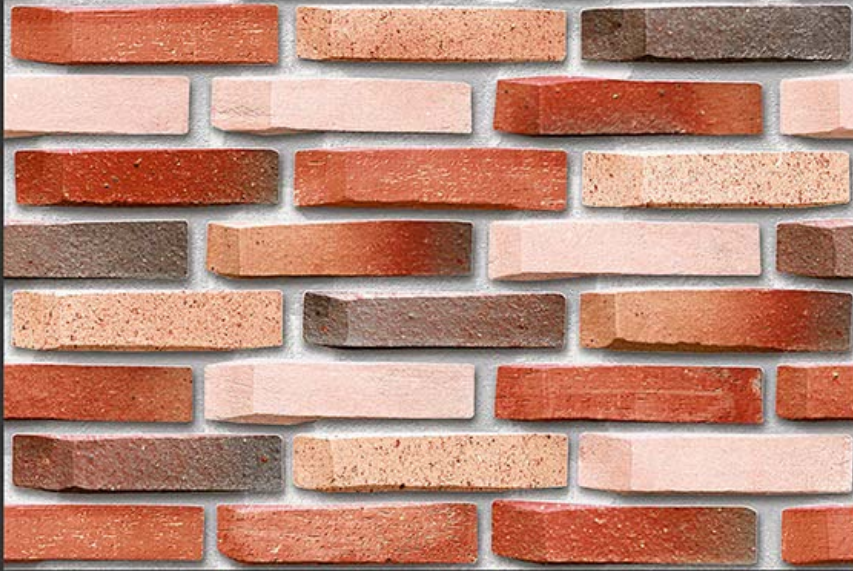

DIGITAL
WALL TILES
300X450MM GLOSSY

VIVANTA
CERAMIC PVT. LTD

R
A
N
D
O
M
E

D
E
S
I
G
N

GLOSSY

WATERPROOF

WALL

CORRECT
RECTIFIED

3D

HIGH
DEFINATION

EL-3457

WWW.VIVANTACERAMIC.COM