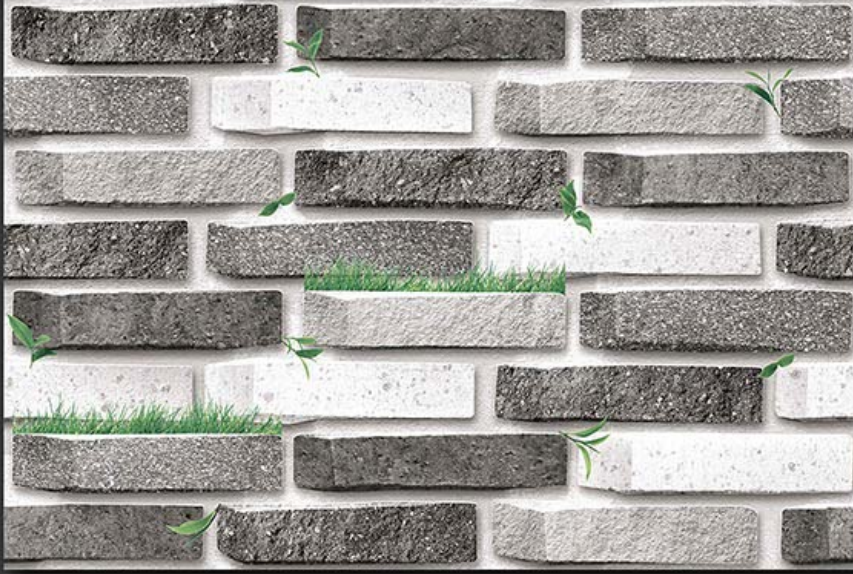

DIGITAL
WALL TILES
300X450MM GLOSSY

VIVANTA
CERAMIC PVT. LTD

R
A
N
D
O
M
E

D
E
S
I
G
N

GLOSSY

WATERPROOF

WALL

CORRECT
RECTIFIED

3D

HIGH
DEFINATION

EL-3459-AHL

WWW.VIVANTACERAMIC.COM