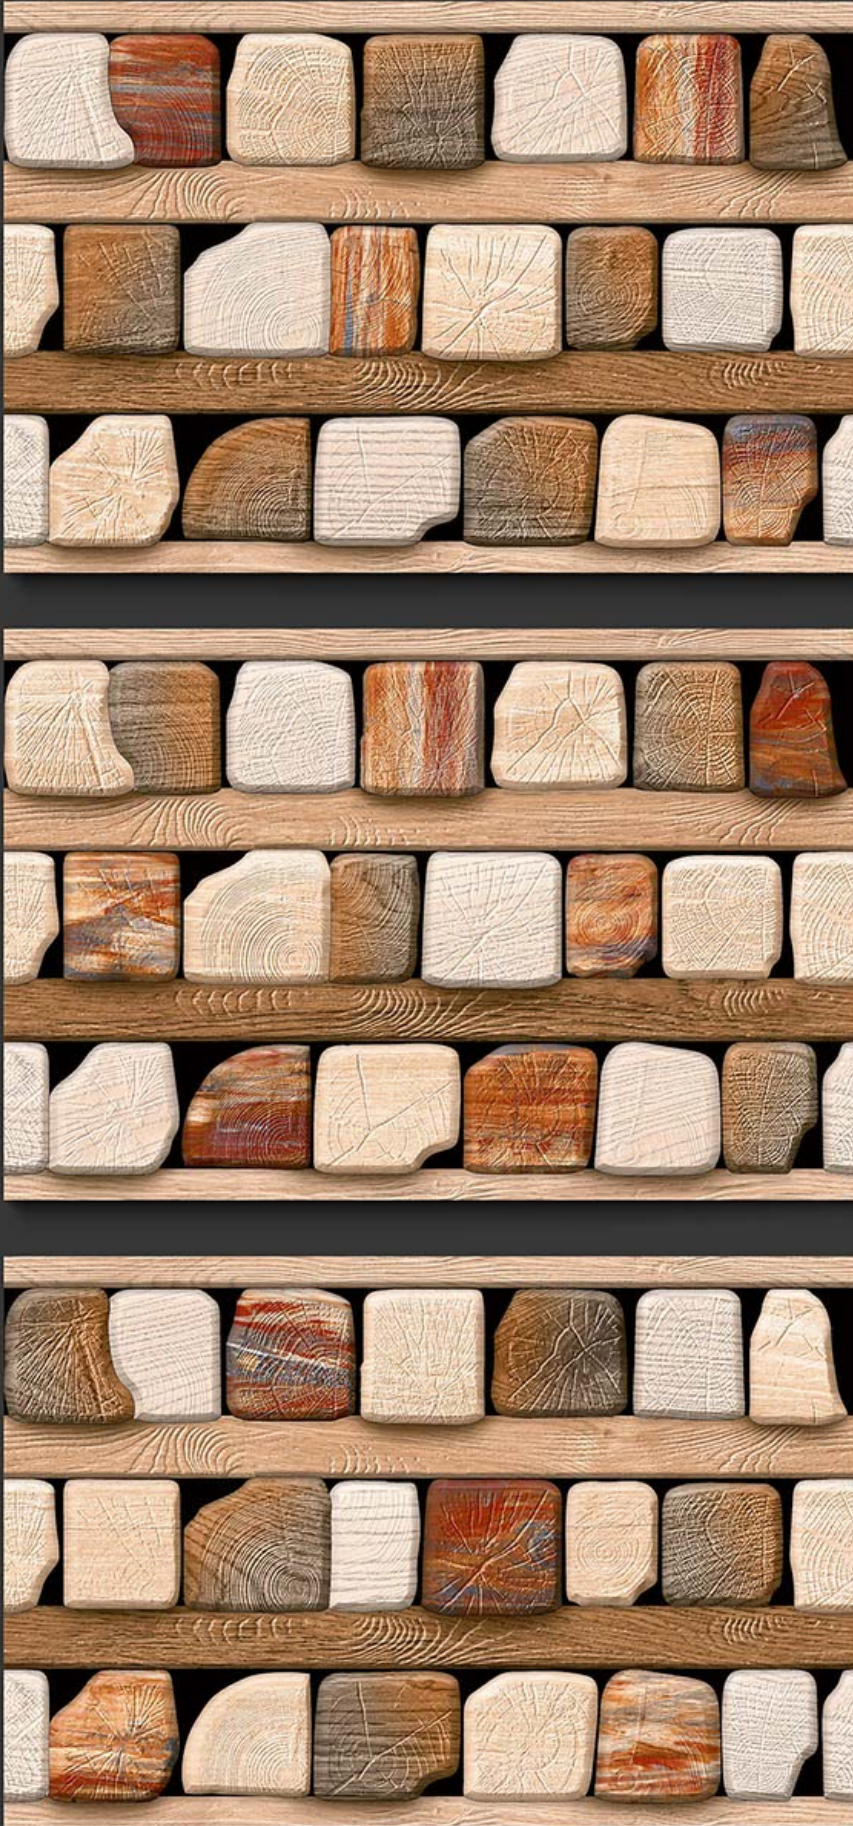

DIGITAL
WALL TILES
300X450MM GLOSSY

VIVANTA
CERAMIC PVT. LTD

R
A
N
D
O
M
E

D
E
S
I
G
N

GLOSSY

WATERPROOF

WALL

CORRECT
RECTIFIED

3D

HIGH
DEFINATION

EL-3453

WWW.VIVANTACERAMIC.COM