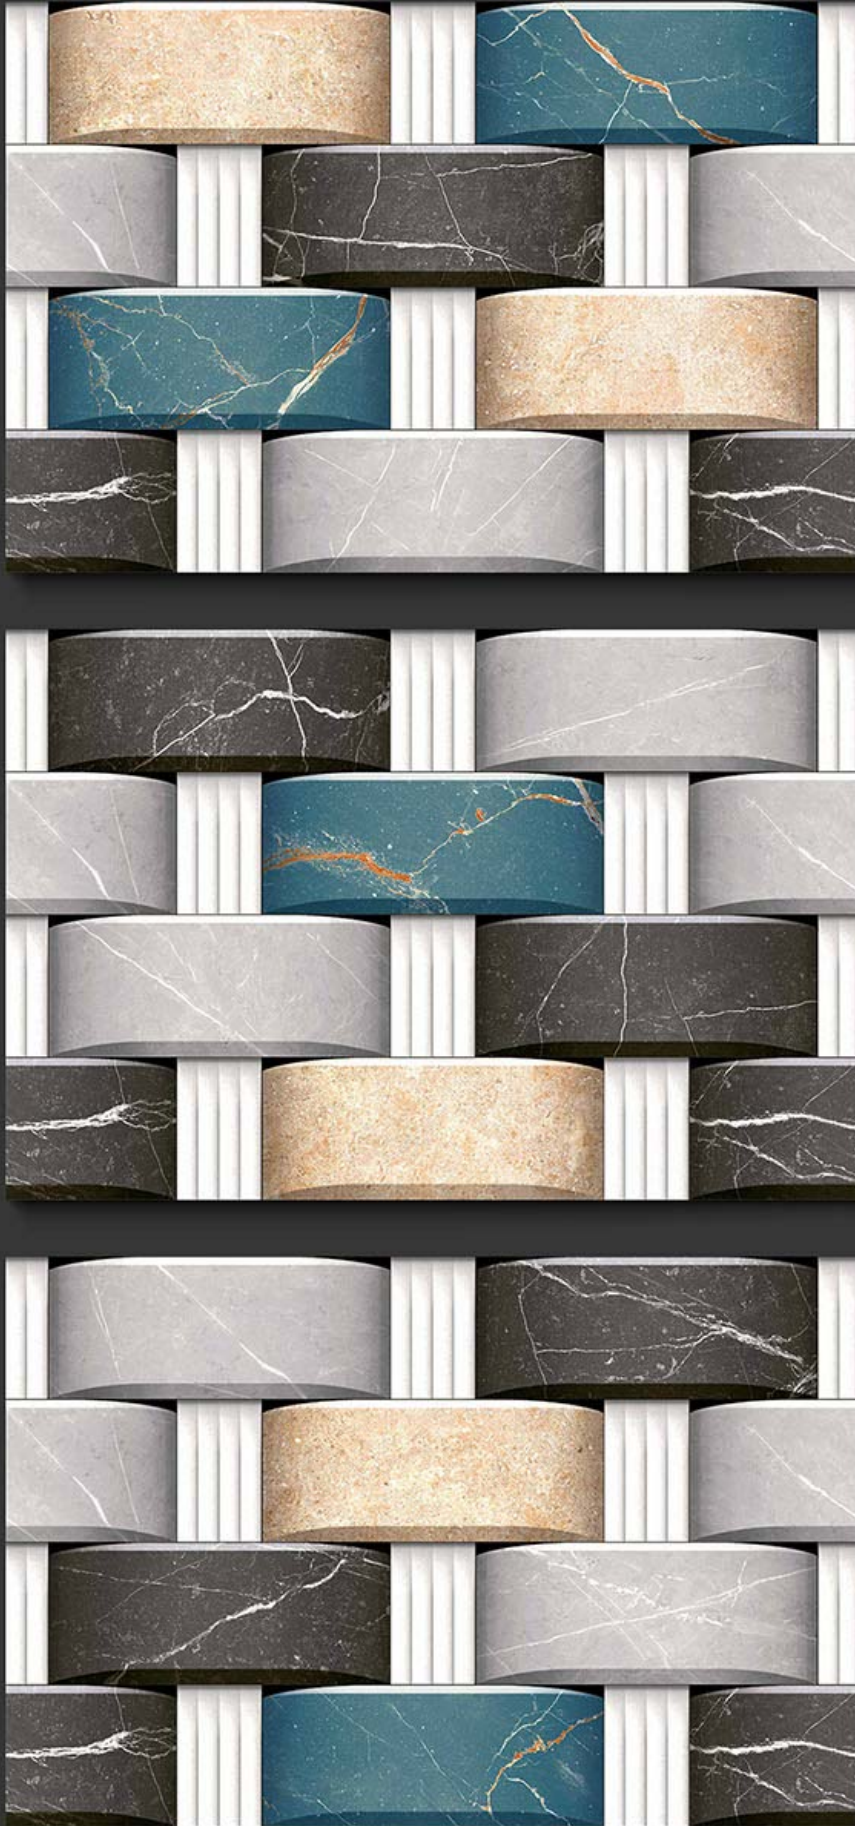

DIGITAL
WALL TILES
300X450MM GLOSSY

VIVANTA
CERAMIC PVT. LTD

R
A
N
D
O
M
E

D
E
S
I
G
N

EL-3438