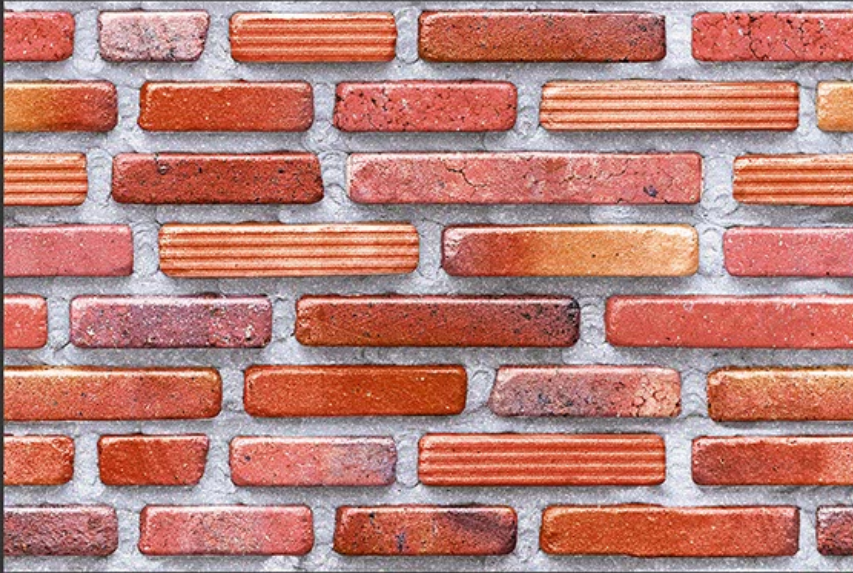

DIGITAL
WALL TILES
300X450MM GLOSSY

VIVANTA
CERAMIC PVT . LTD

R
A
N
D
O
M
E

D
E
S
I
G
N

GLOSSY

WATERPROOF

WALL

CORRECT
RECTIFIED

3D

HIGH
DEFINATION

EL-3431

WWW.VIVANTACERAMIC.COM