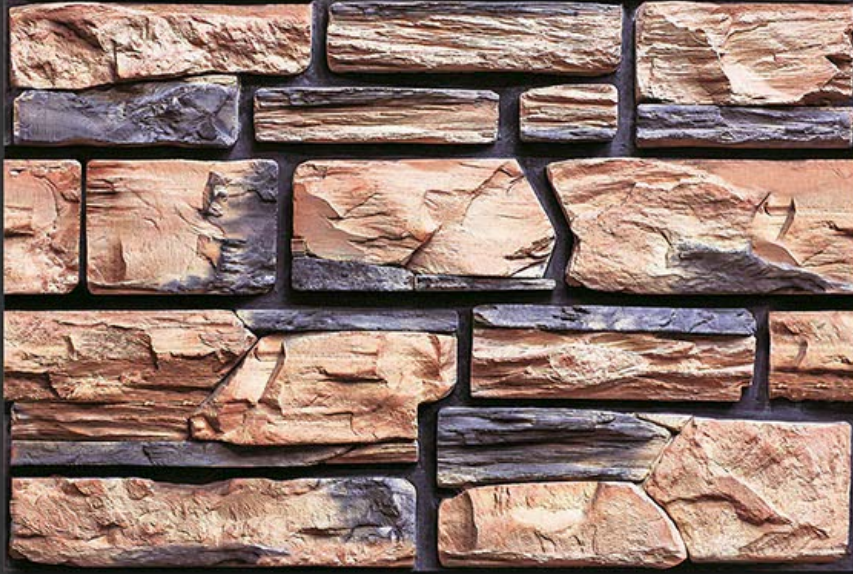

DIGITAL
WALL TILES
300X450MM GLOSSY

VIVANTA
CERAMIC PVT. LTD

R
A
N
D
O
M
E

D
E
S
I
G
N

GLOSSY

WATERPROOF

WALL

CORRECT
RECTIFIED

3D

HIGH
DEFINATION

EL-3464

WWW.VIVANTACERAMIC.COM