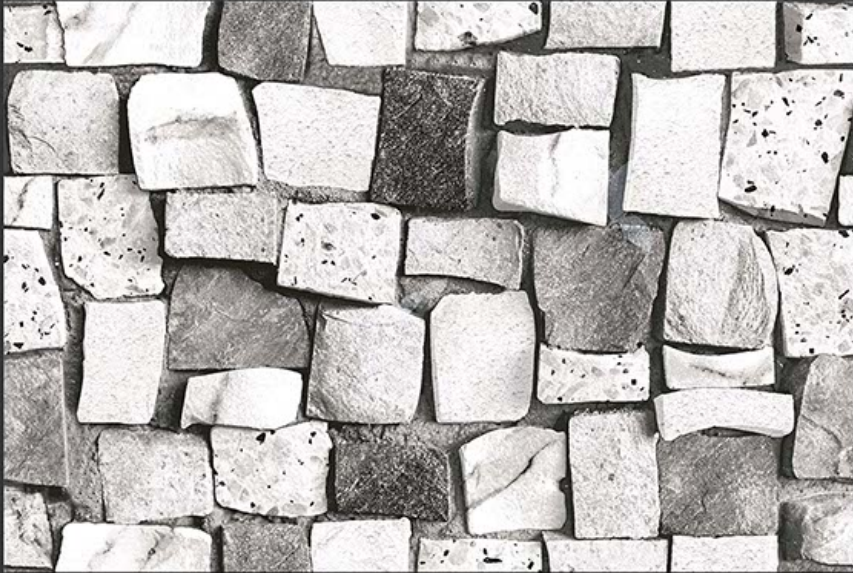

DIGITAL
WALL TILES
300X450MM GLOSSY

VIVANTA
CERAMIC PVT. LTD

R
A
N
D
O
M
E

D
E
S
I
G
N

GLOSSY

WATERPROOF

WALL

CORRECT
RECTIFIED

3D

HIGH
DEFINATION

EL-3424

WWW.VIVANTACERAMIC.COM