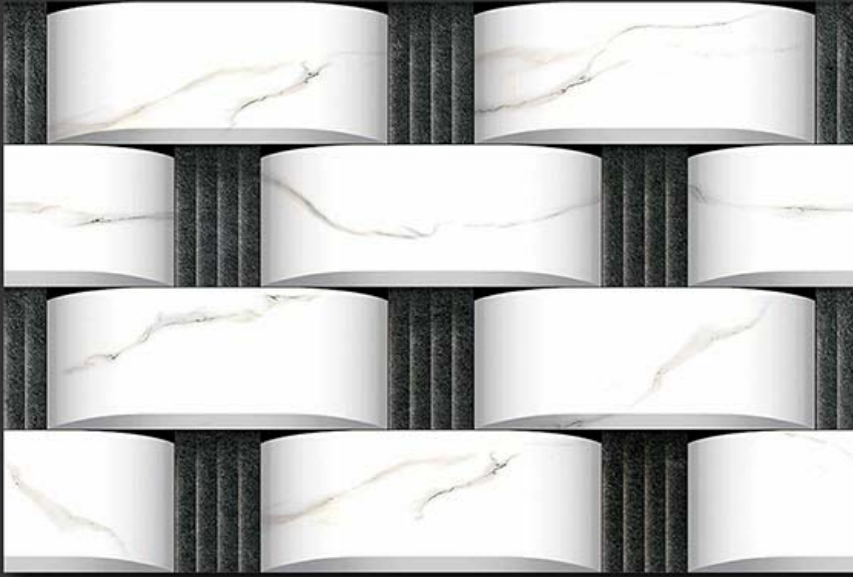

DIGITAL
WALL TILES
300X450MM GLOSSY

VIVANTA
CERAMIC PVT. LTD

A