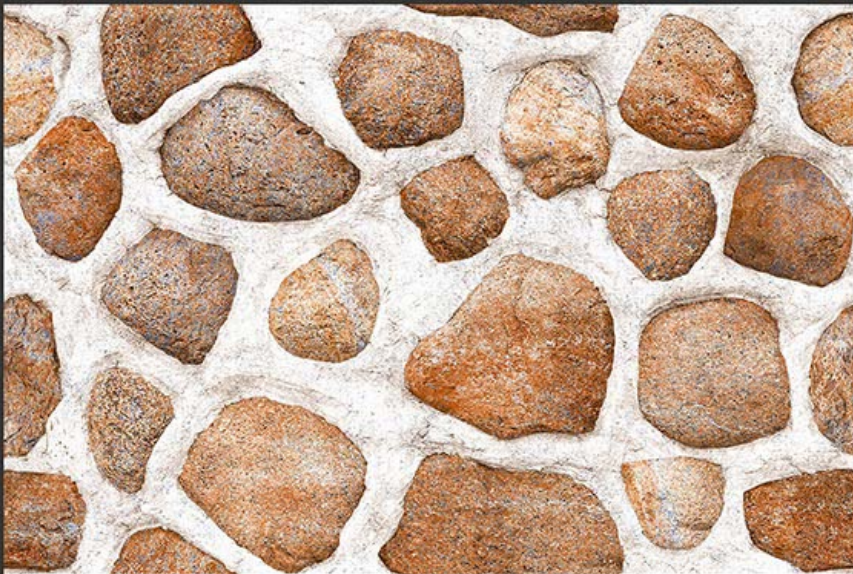

DIGITAL
WALL TILES
300X450MM GLOSSY

VIVANTA
CERAMIC PVT. LTD

R
A
N
D
O
M
E

D
E
S
I
G
N

GLOSSY

WATERPROOF

WALL

CORRECT
RECTIFIED

3D

HIGH
DEFINATION

EL-3451

WWW.VIVANTACERAMIC.COM