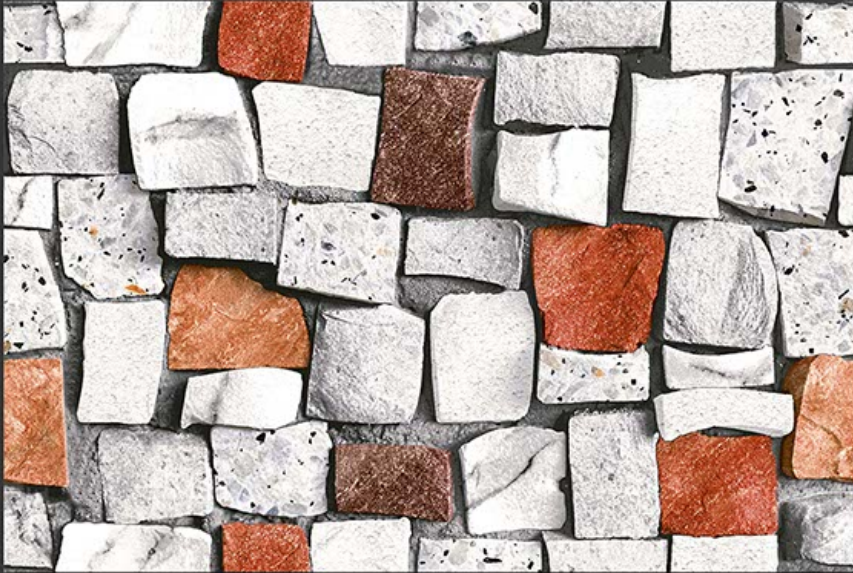

DIGITAL
WALL TILES
300X450MM GLOSSY

VIVANTA
CERAMIC PVT. LTD

R
A
N
D
O
M
E

D
E
S
I
G
N

GLOSSY

WATERPROOF

WALL

CORRECT
RECTIFIED

3D

HIGH
DEFINATION

EL-3425

WWW.VIVANTACERAMIC.COM