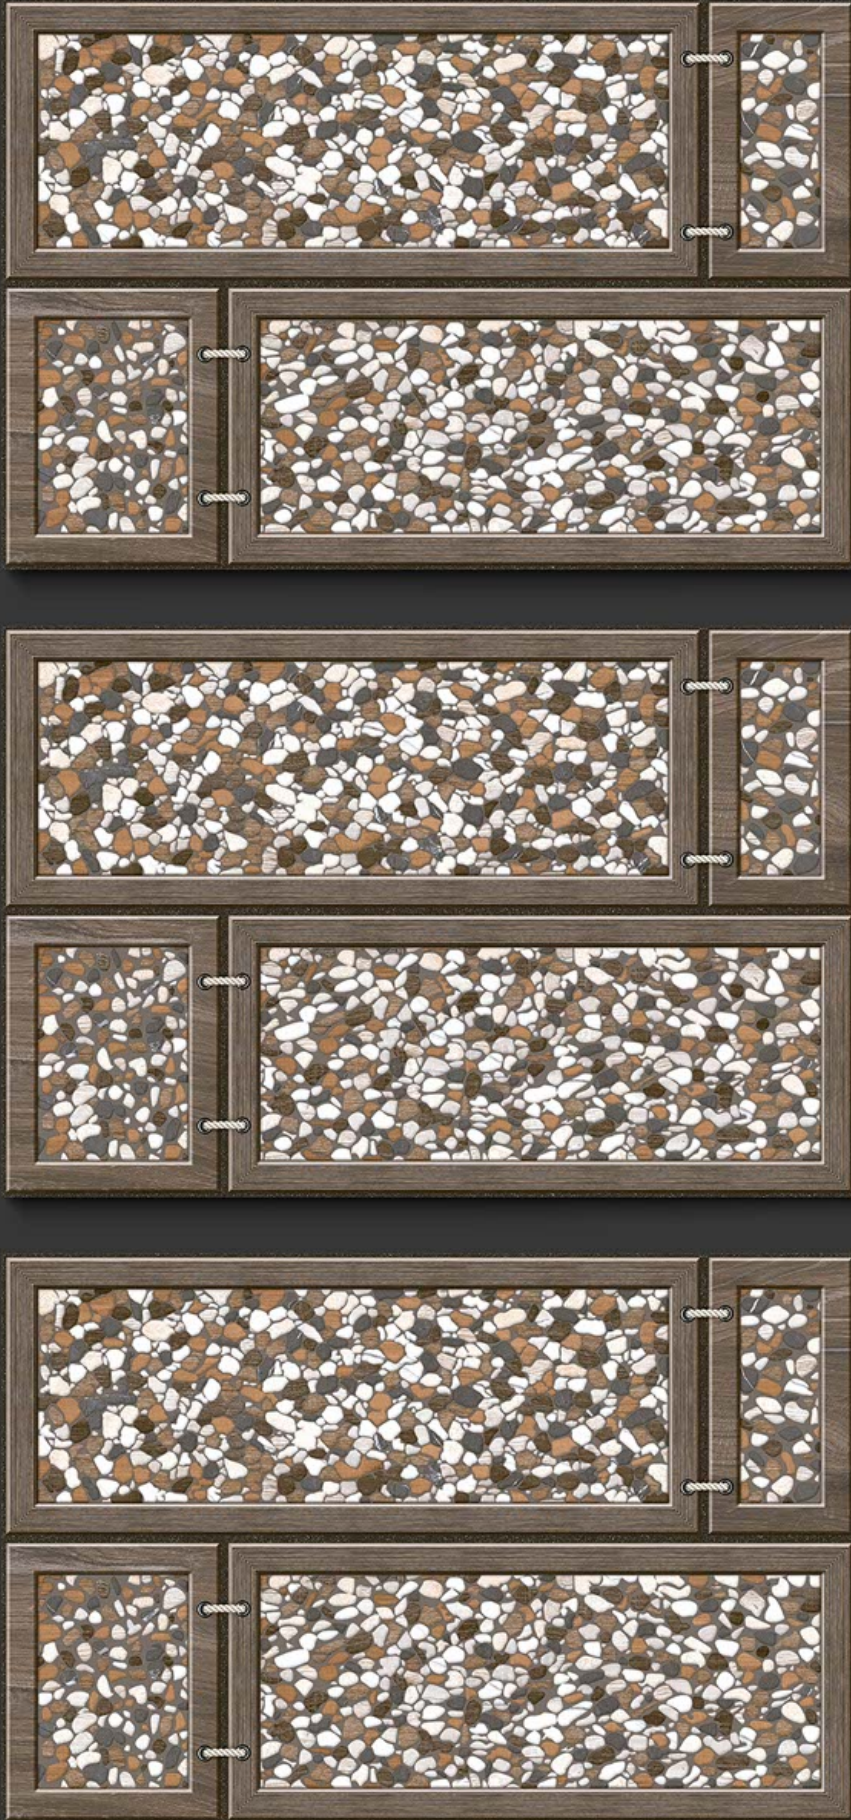

WALL

CORRECT
RECTIFIED

3D

HIGH
DEFINATION

EL-3474

WWW.VIVANTACERAMIC.COM

DIGITAL
WALL TILES
300X450MM GLOSSY

VIVANTA
CERAMIC PVT. LTD