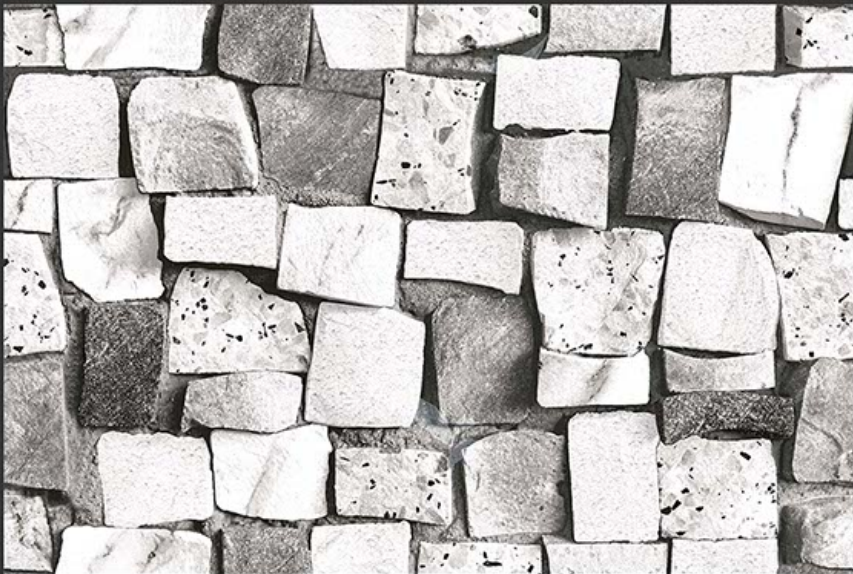

DIGITAL
WALL TILES
300X450MM GLOSSY

VIVANTA
CERAMIC PVT. LTD

R
A
N
D
O
M
E

D
E
S
I
G
N

GLOSSY

WATERPROOF

WALL

CORRECT
RECTIFIED

3D

HIGH
DEFINATION

EL-3424

WWW.VIVANTACERAMIC.COM