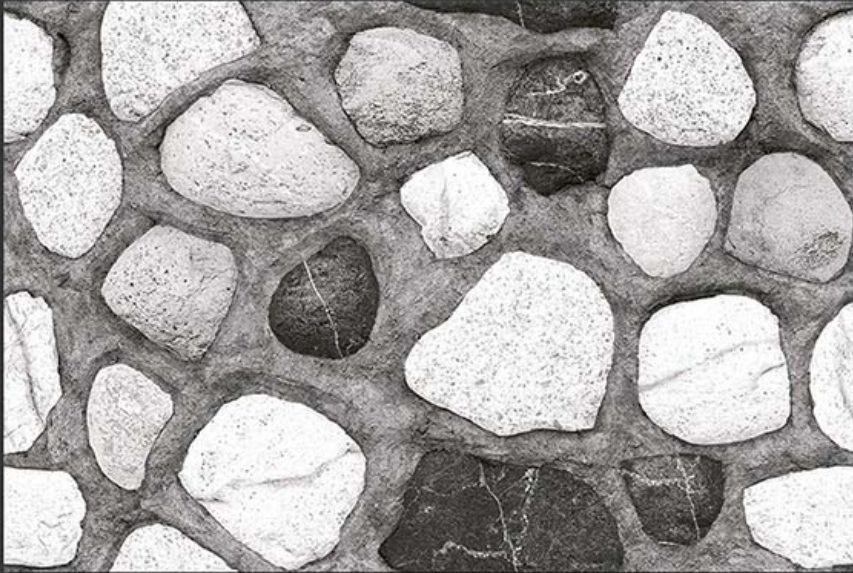

DIGITAL
WALL TILES
300X450MM GLOSSY

VIVANTA
CERAMIC PVT. LTD

R
A
N
D
O
M
E

D
E
S
I
G
N

GLOSSY

WATERPROOF

WALL

CORRECT
RECTIFIED

3D

HIGH
DEFINATION

EL-3450

WWW.VIVANTACERAMIC.COM