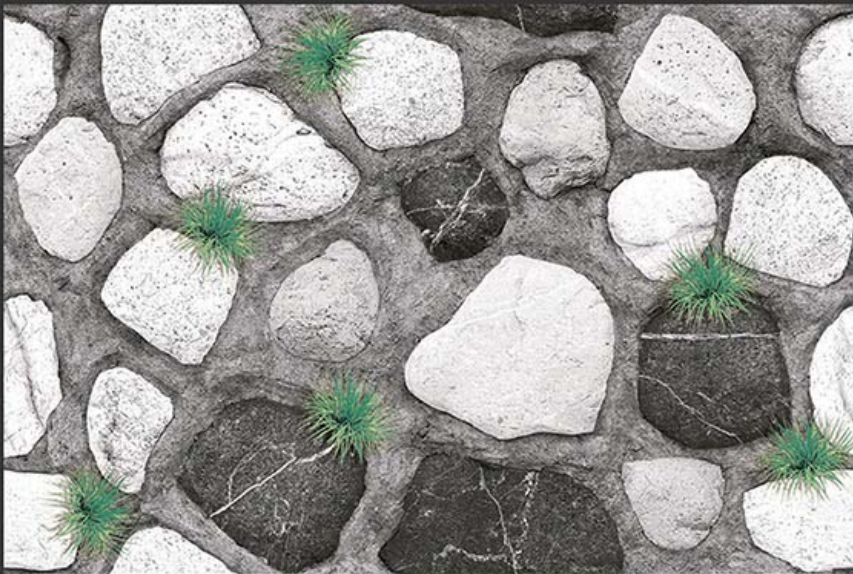

DIGITAL
WALL TILES
300X450MM GLOSSY

VIVANTA
CERAMIC PVT. LTD

R
A
N
D
O
M
E

D
E
S
I
G
N

GLOSSY

WATERPROOF

WALL

CORRECT
RECTIFIED

3D

HIGH
DEFINATION

EL-3450-AHL

WWW.VIVANTACERAMIC.COM