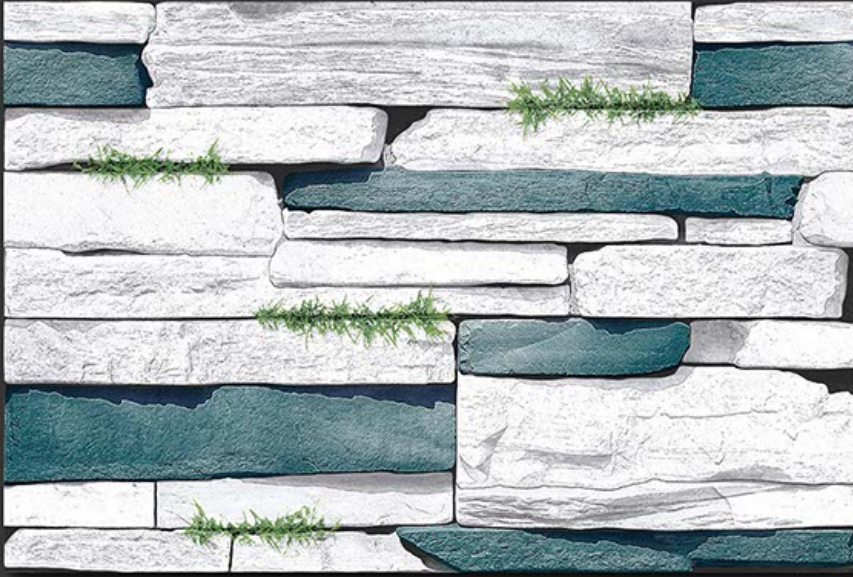

DIGITAL
WALL TILES
300X450MM GLOSSY

VIVANTA
CERAMIC PVT. LTD

R
A
N
D
O
M
E

D
E
S
I
G
N

GLOSSY

WATERPROOF

WALL

CORRECT
RECTIFIED

3D

HIGH
DEFINATION

EL-3406-AHL

WWW.VIVANTACERAMIC.COM