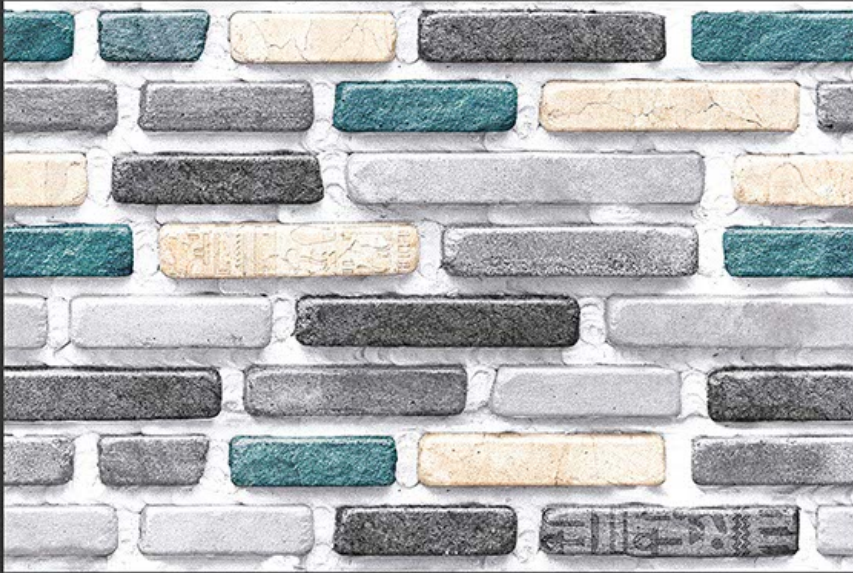

DIGITAL
WALL TILES
300X450MM GLOSSY

VIVANTA
CERAMIC PVT. LTD

R
A
N
D
O
M
E

D
E
S
I
G
N

GLOSSY

WATERPROOF

WALL

CORRECT
RECTIFIED

3D

HIGH
DEFINATION

EL-3430

WWW.VIVANTACERAMIC.COM