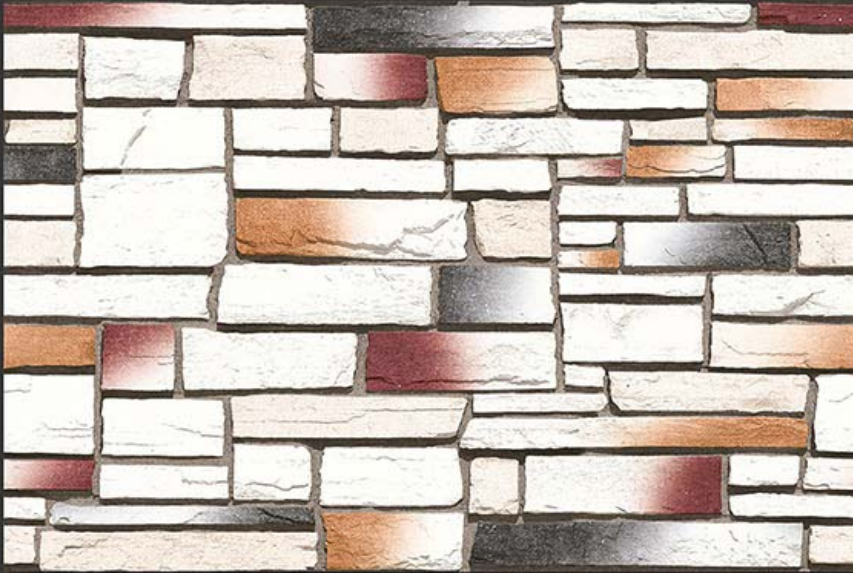

DIGITAL
WALL TILES
300X450MM GLOSSY

VIVANTA
CERAMIC PVT. LTD

R
A
N
D
O
M
E

D
E
S
I
G
N

GLOSSY

WATERPROOF

WALL

CORRECT
RECTIFIED

3D

HIGH
DEFINATION

EL-3443

WWW.VIVANTACERAMIC.COM