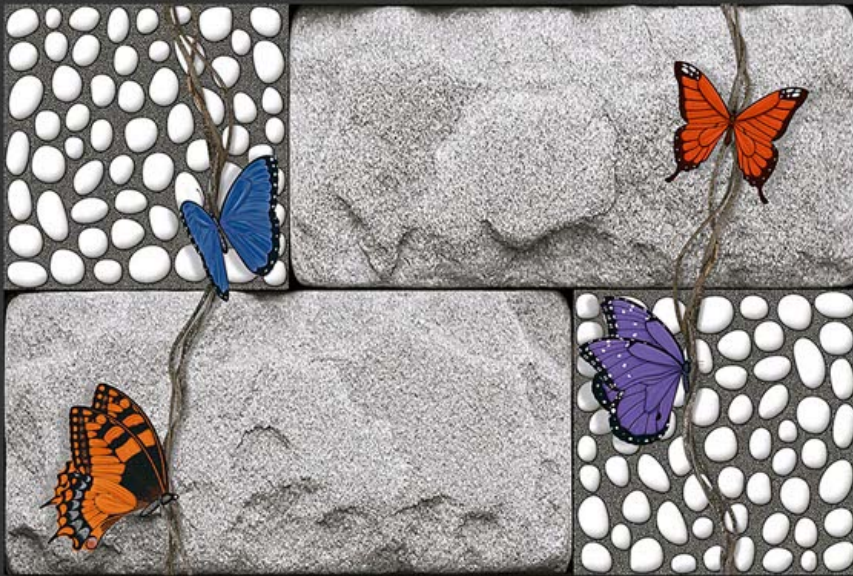

R
A
N
D
O
M
E

D
E
S
I
G
N

GLOSSY

WATERPROOF

WALL

CORRECT
RECTIFIED

3D

HIGH
DEFINATION