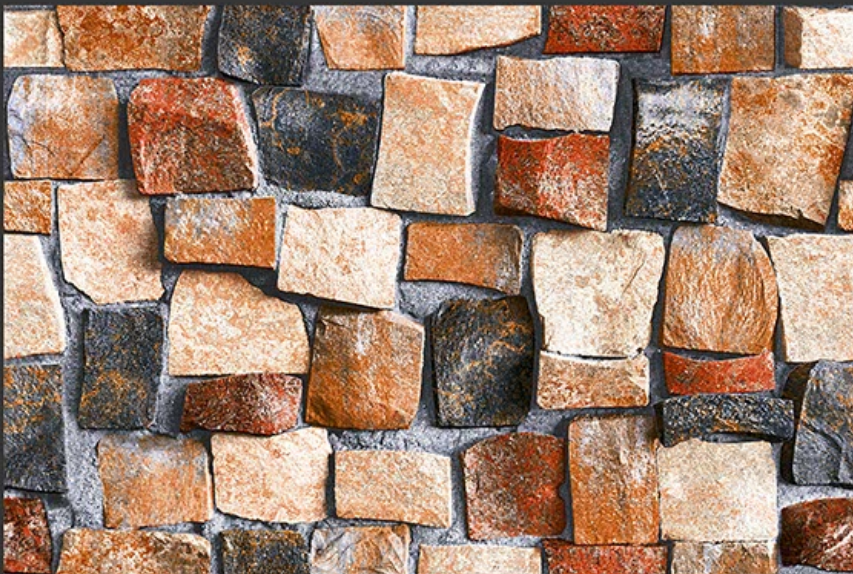

DIGITAL
WALL TILES
300X450MM GLOSSY

VIVANTA
CERAMIC PVT. LTD

R
A
N
D
O
M
E

D
E
S
I
G
N

GLOSSY

WATERPROOF

WALL

CORRECT
RECTIFIED

3D

HIGH
DEFINATION

EL-3419

WWW.VIVANTACERAMIC.COM