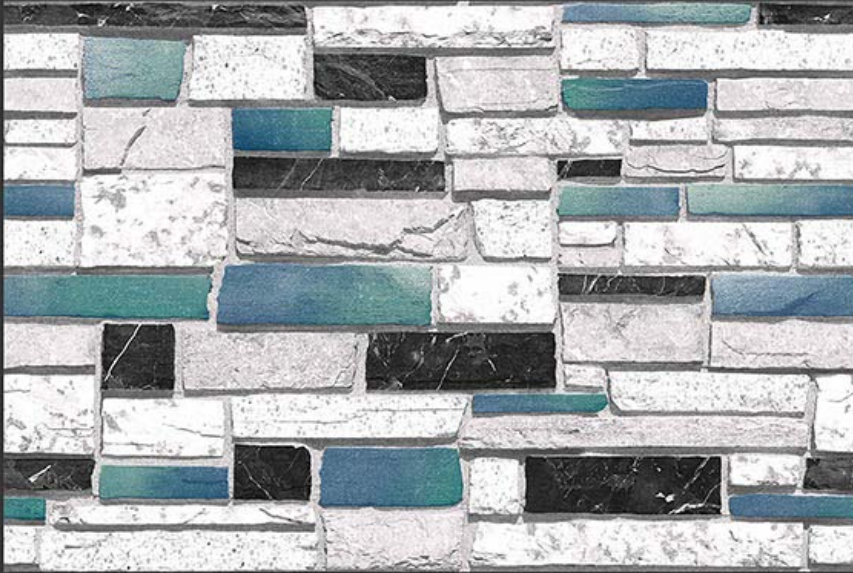

DIGITAL
WALL TILES
300X450MM GLOSSY

VIVANTA
CERAMIC PVT. LTD

R
A
N
D
O
M
E

D
E
S
I
G
N

GLOSSY

WATERPROOF

WALL

CORRECT
RECTIFIED

3D

HIGH
DEFINATION

EL-3441

WWW.VIVANTACERAMIC.COM