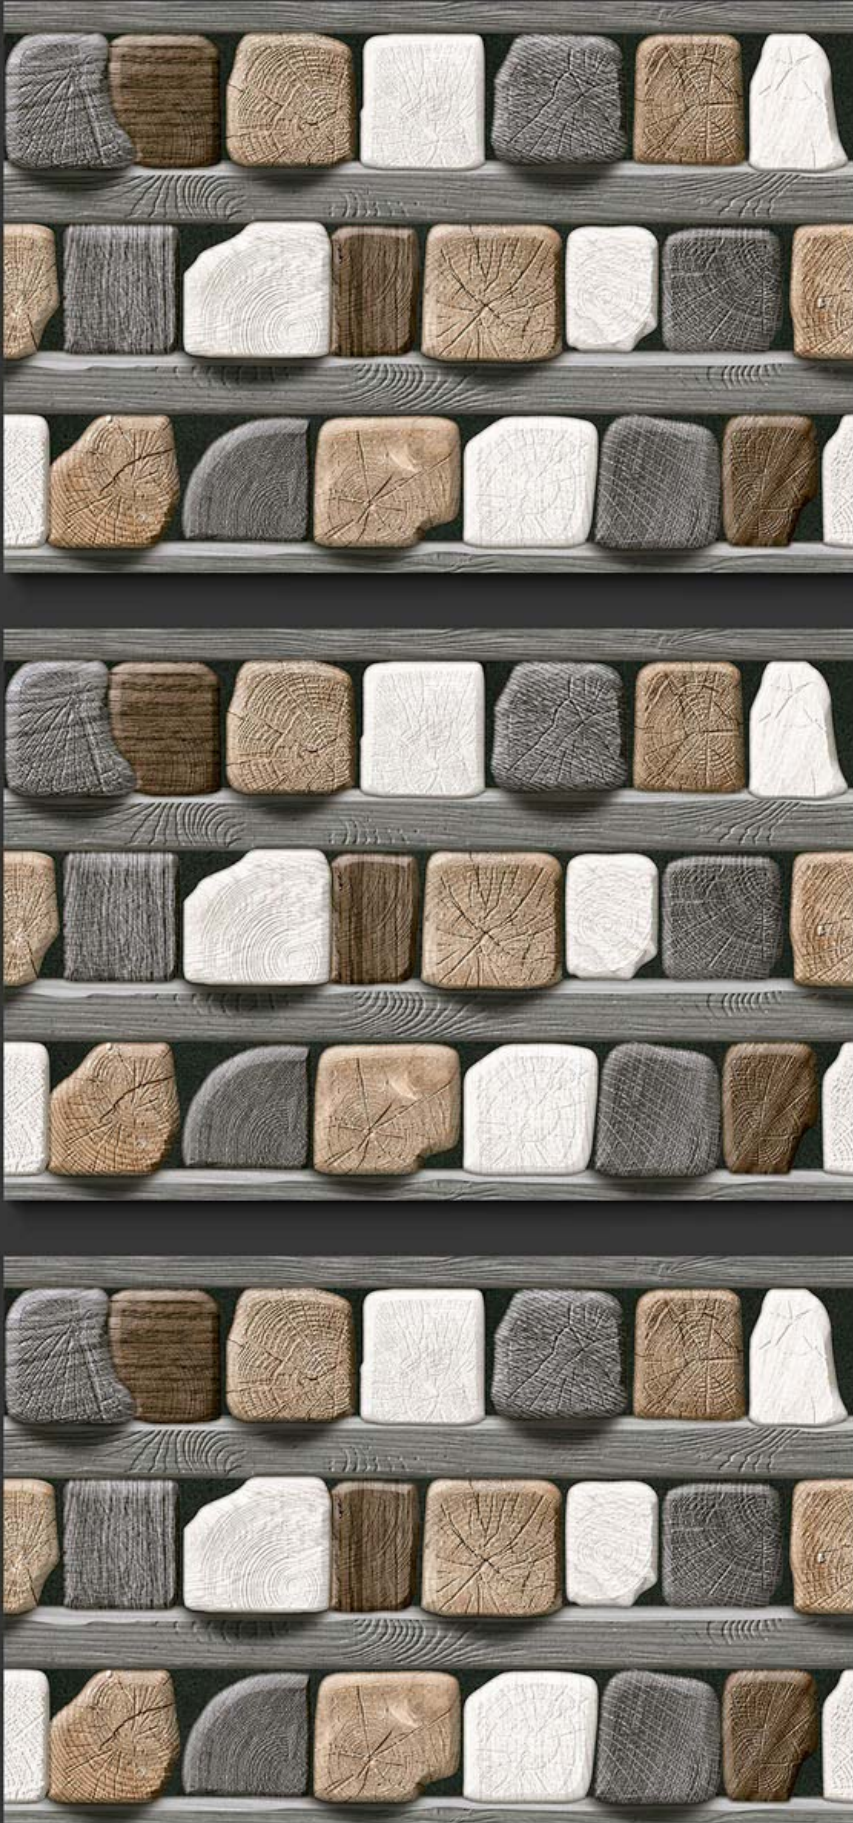

R
A
N
D
O
M
E

D
E
S
I
G
N

GLOSSY

WATERPROOF

WALL

CORRECT
RECTIFIED

3D

HIGH
DEFINATION