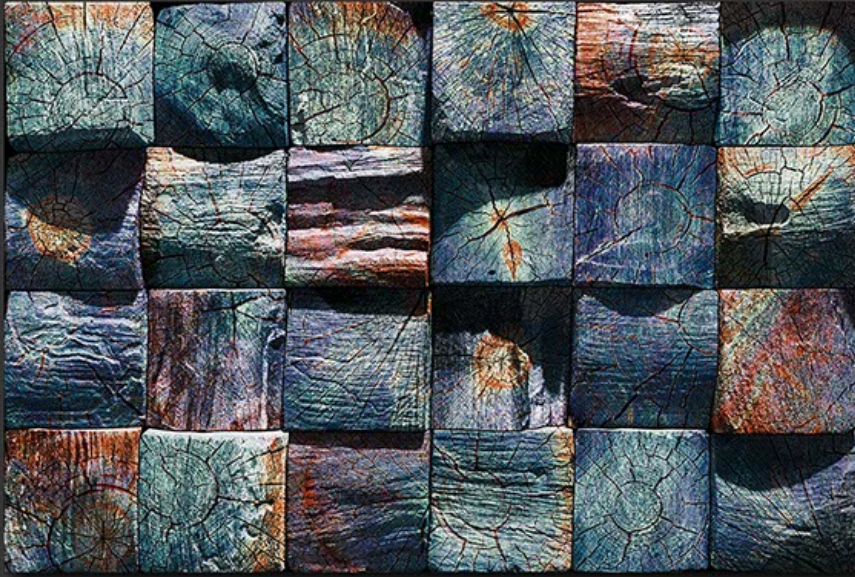

DIGITAL
WALL TILES
300X450MM GLOSSY

VIVANTA
CERAMIC PVT. LTD

R
A
N
D
O
M
E

D
E
S
I
G
N

GLOSSY

WATERPROOF

WALL

CORRECT
RECTIFIED

3D

HIGH
DEFINATION

EL-3433

WWW.VIVANTACERAMIC.COM