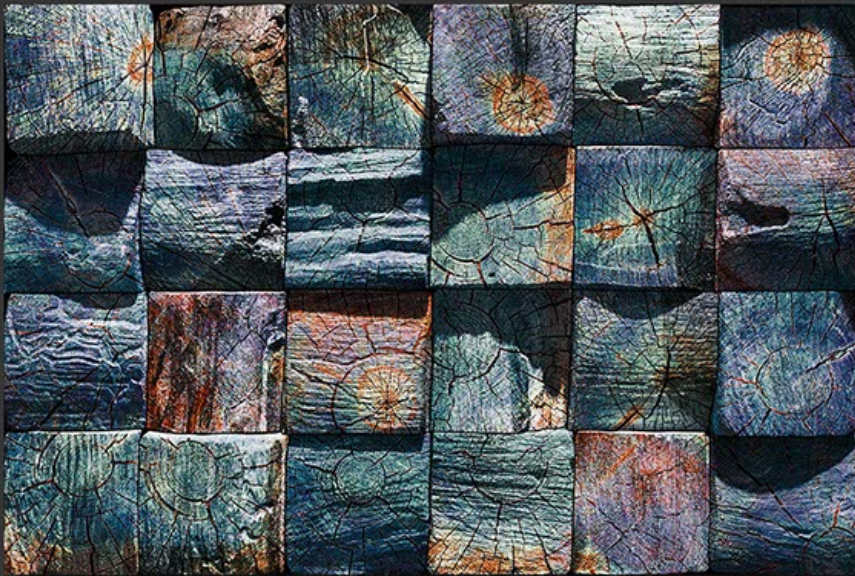

DIGITAL
WALL TILES
300X450MM GLOSSY

VIVANTA
CERAMIC PVT. LTD

R
A
N
D
O
M
E

D
E
S
I
G
N

GLOSSY

WATERPROOF

WALL

CORRECT
RECTIFIED

3D

HIGH
DEFINATION

EL-3433

WWW.VIVANTACERAMIC.COM