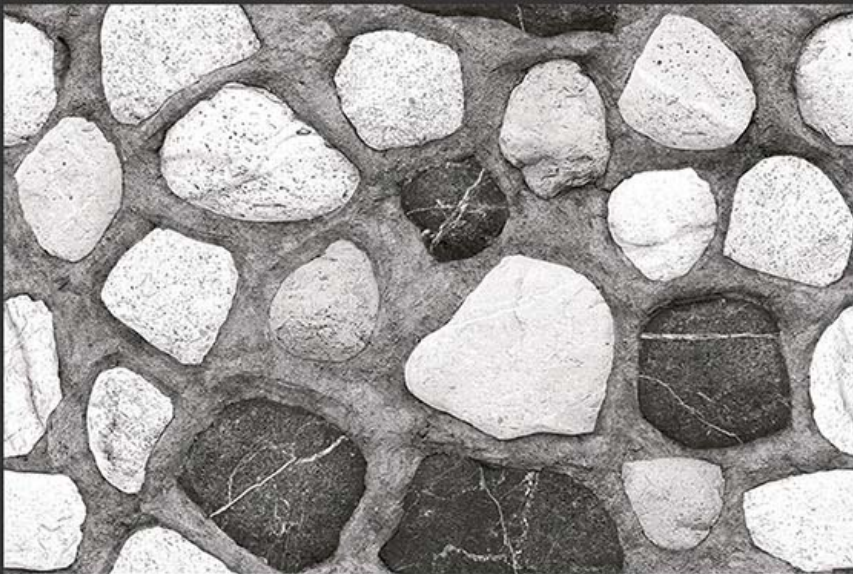

DIGITAL
WALL TILES
300X450MM GLOSSY

VIVANTA
CERAMIC PVT. LTD

R
A
N
D
O
M
E

D
E
S
I
G
N

GLOSSY

WATERPROOF

WALL

CORRECT
RECTIFIED

3D

HIGH
DEFINATION

EL-3450

WWW.VIVANTACERAMIC.COM