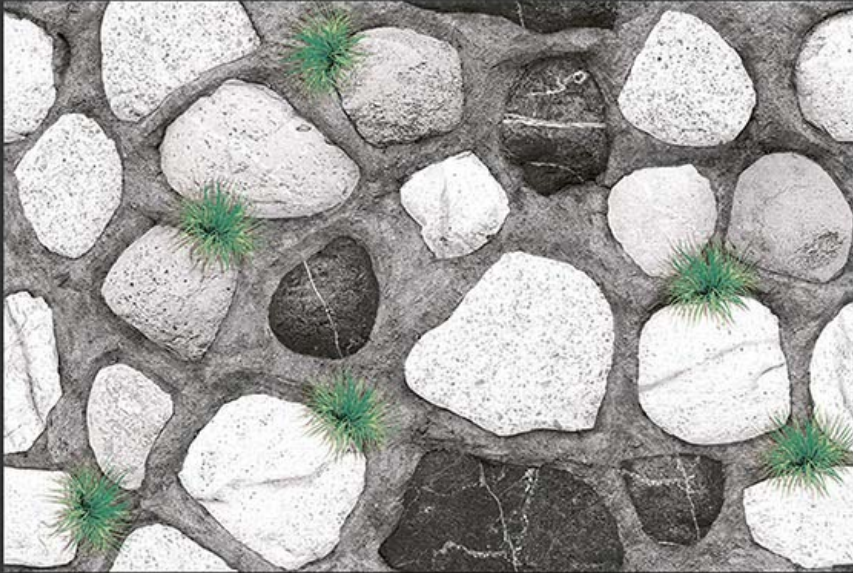

DIGITAL
WALL TILES
300X450MM GLOSSY

VIVANTA
CERAMIC PVT. LTD

R
A
N
D
O
M
E

D
E
S
I
G
N

GLOSSY

WATERPROOF

WALL

CORRECT
RECTIFIED

3D

HIGH
DEFINATION

EL-3450-AHL

WWW.VIVANTACERAMIC.COM