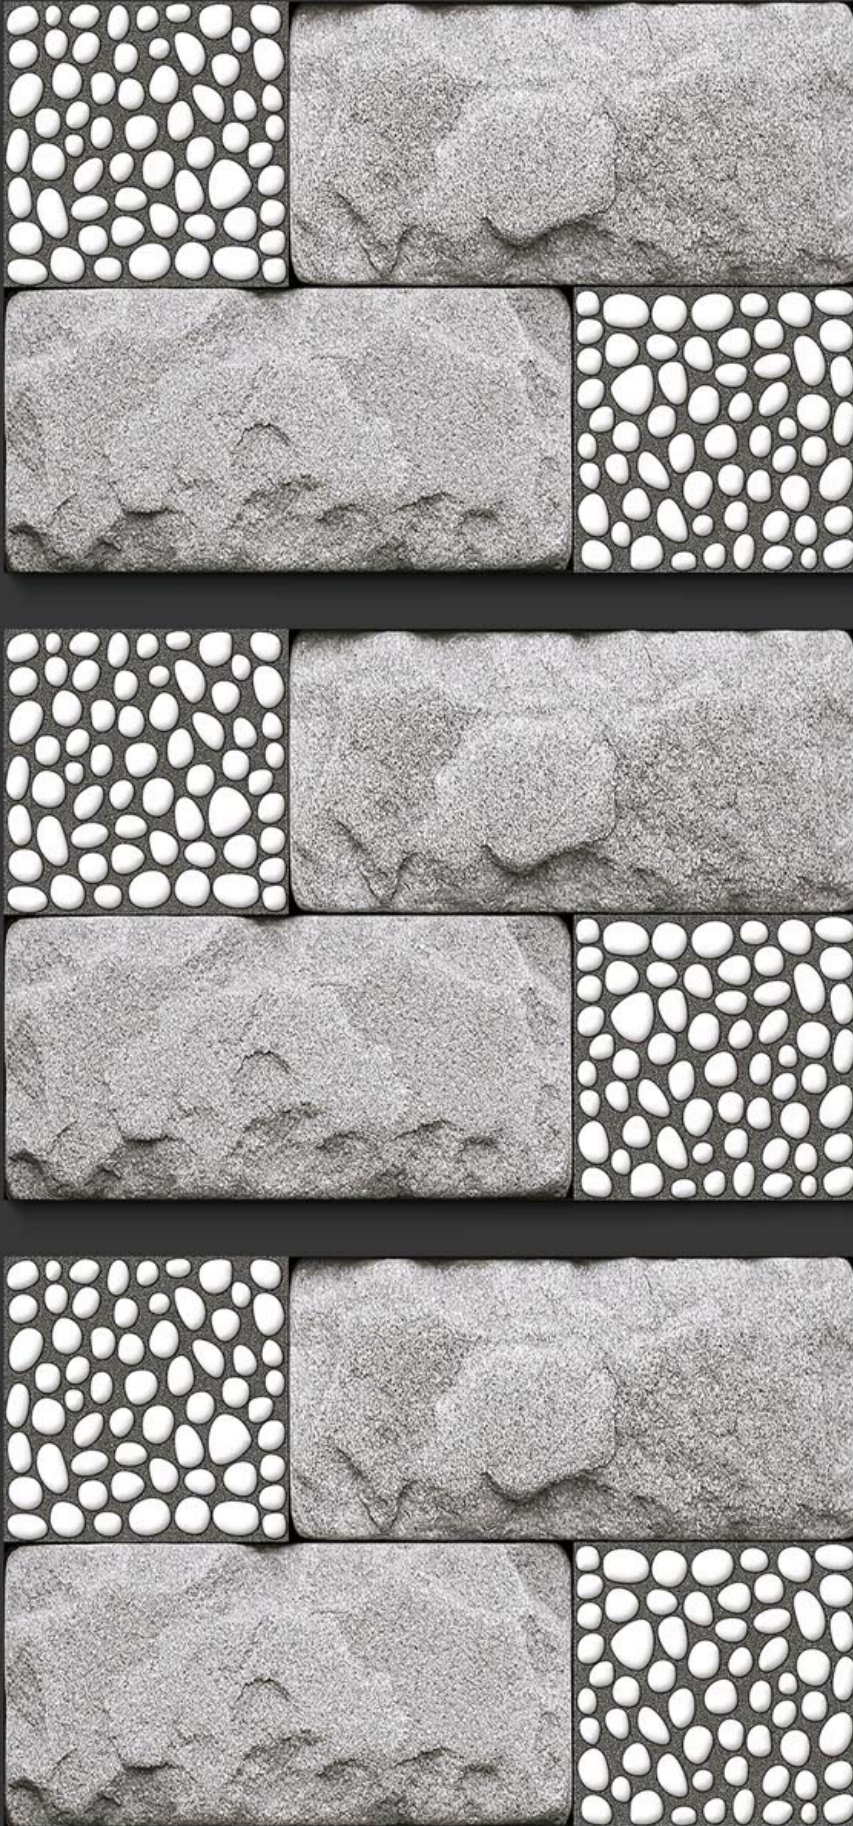

DIGITAL
WALL TILES
300X450MM GLOSSY

VIVANTA
CERAMIC PVT. LTD

R
A
N
D
O
M
E

D
E
S
I
G
N

GLOSSY

WATERPROOF

WALL

CORRECT
RECTIFIED

3D

HIGH
DEFINATION

EL-3486

WWW.VIVANTACERAMIC.COM