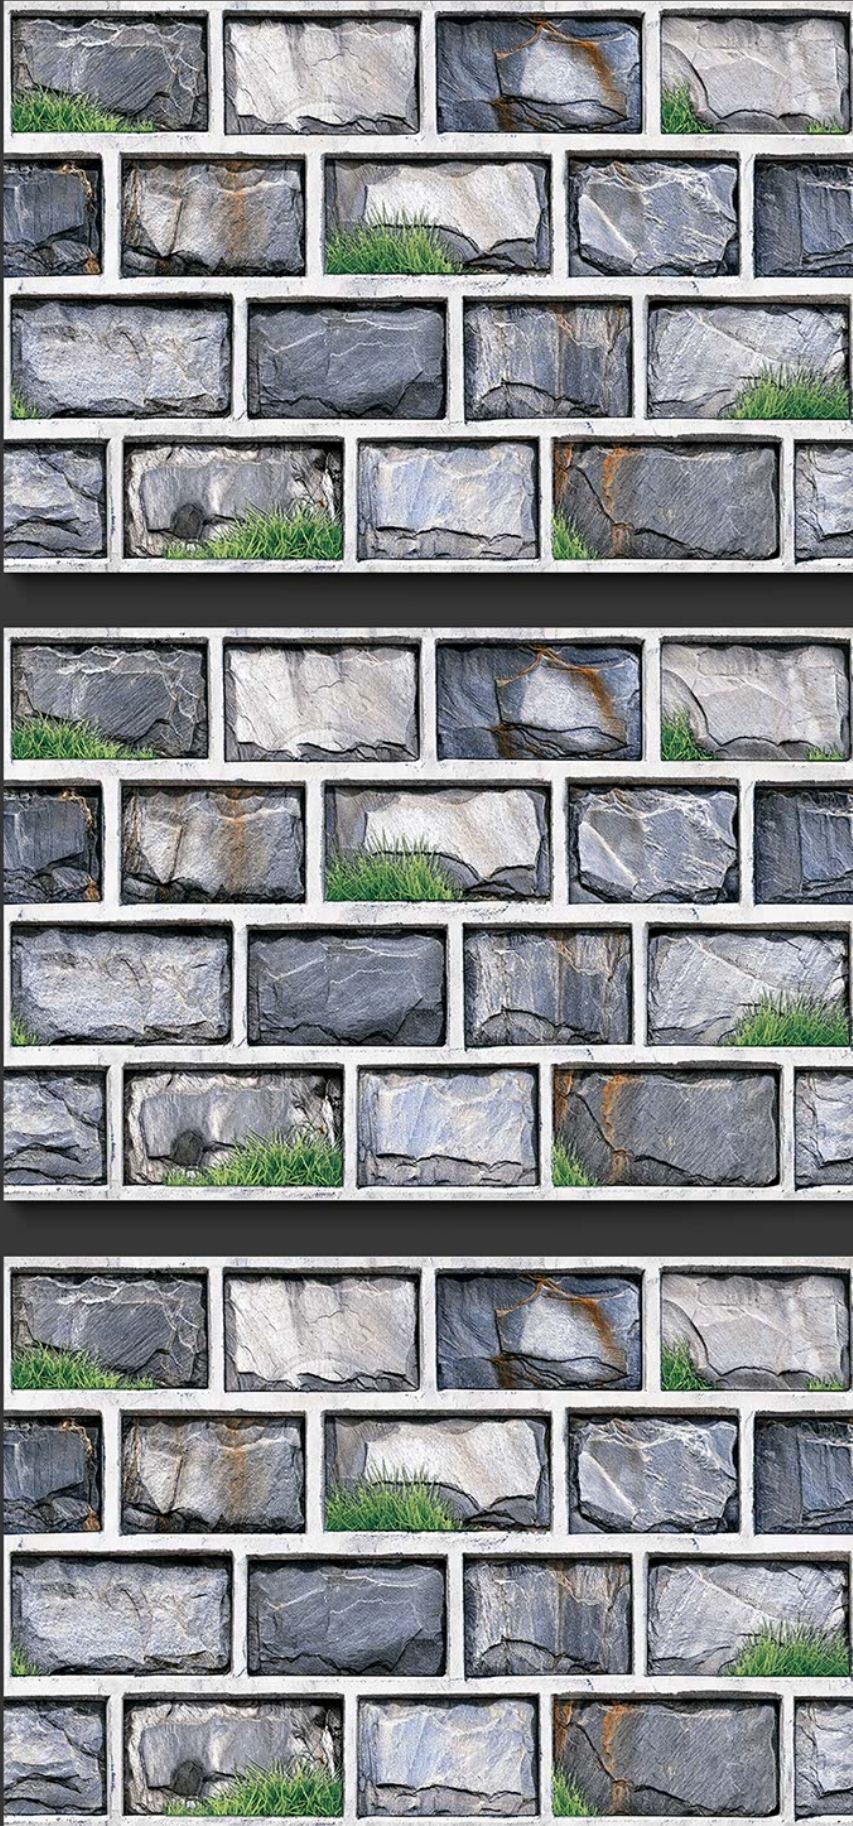

DIGITAL
WALL TILES
300X450MM GLOSSY

VIVANTA
CERAMIC PVT . LTD

3
D
E
L
E
V
A
T
I
O
N

EL-3544

- GLOSSY
- WATERPROOF
- WALL
- CORRECT RECTIFIED
- 3D
- HIGH DEFINITION

WWW.VIVANTACERAMIC.COM