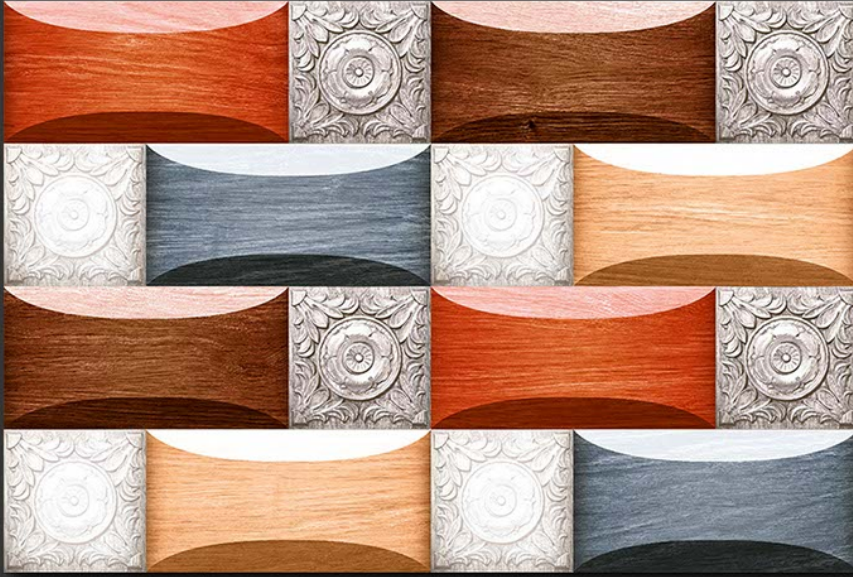

DIGITAL
WALL TILES
300X450MM GLOSSY

VIVANTA
CERAMIC PVT . LTD

3
D
E
L
E
V
A
T
I
O
N

GLOSSY

WATERPROOF

WALL

CORRECT
RECTIFIED

3D

HIGH
DEFINATION

EL-3531

WWW.VIVANTACERAMIC.COM