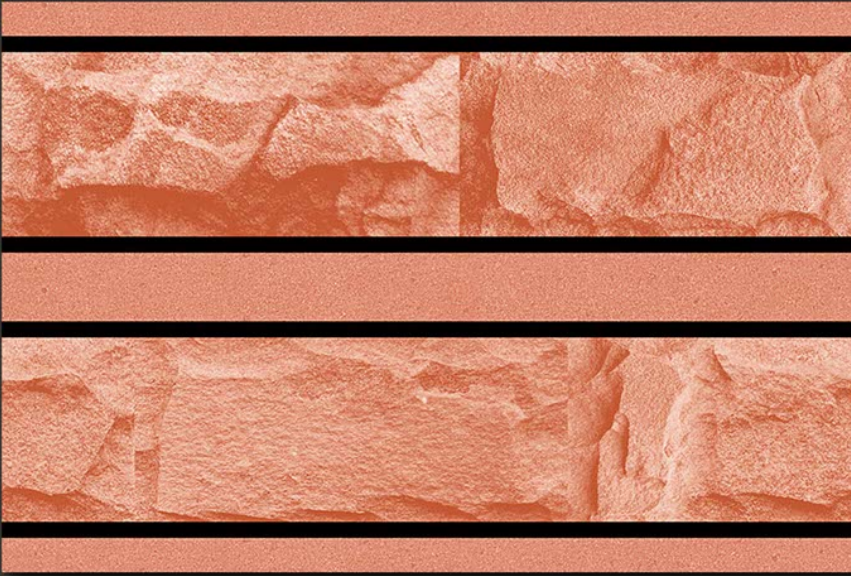

VIVANTA
CERAMIC PVT . LTD

EL-3590

GLOSSY

WATERPROOF

WALL

CORRECT
RECTIFIED

3D

HIGH
DEFINATION