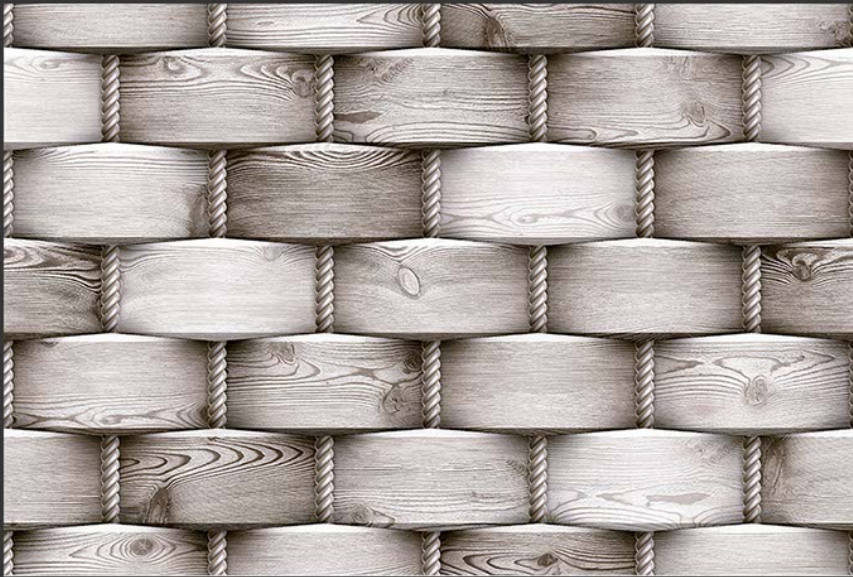

DIGITAL
WALL TILES
300X450MM GLOSSY

VIVANTA
CERAMIC PVT . LTD

3
D
E
L
E
V
A
T
I
O
N

GLOSSY

WATERPROOF

WALL

CORRECT
RECTIFIED

3D

HIGH
DEFINATION

EL-3568

WWW.VIVANTACERAMIC.COM