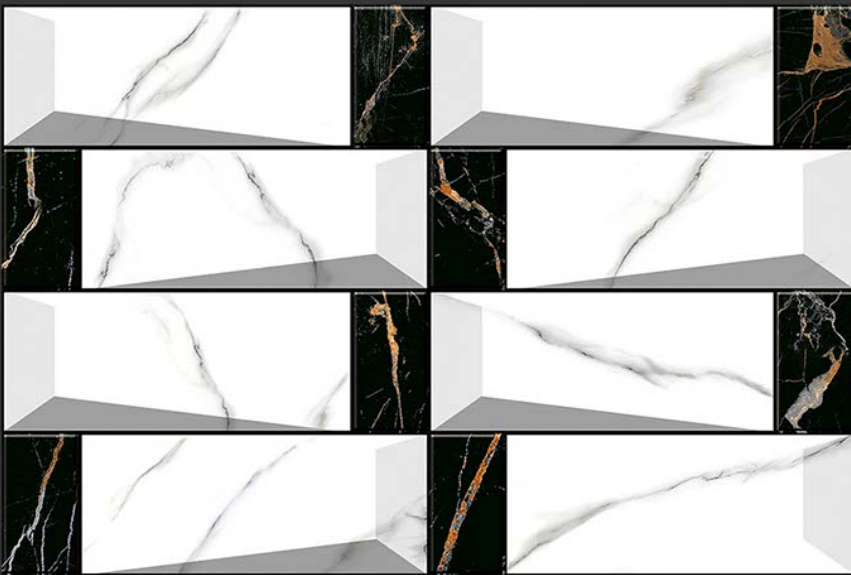

DIGITAL
WALL TILES
300X450MM GLOSSY

VIVANTA
CERAMIC PVT . LTD

EL-3593

GLOSSY

WATERPROOF

WALL

CORRECT
RECTIFIED

3D

HIGH
DEFINATION

WWW.VIVANTACERAMIC.COM