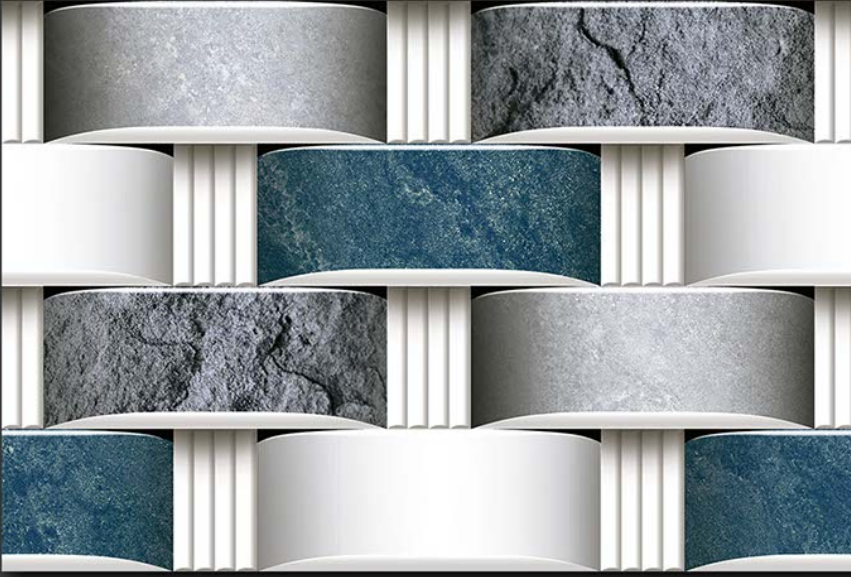

EL-3584

GLOSSY

WATERPROOF

WALL

CORRECT
RECTIFIED

3D

HIGH
DEFINATION

WWW.VIVANTACERAMIC.COM