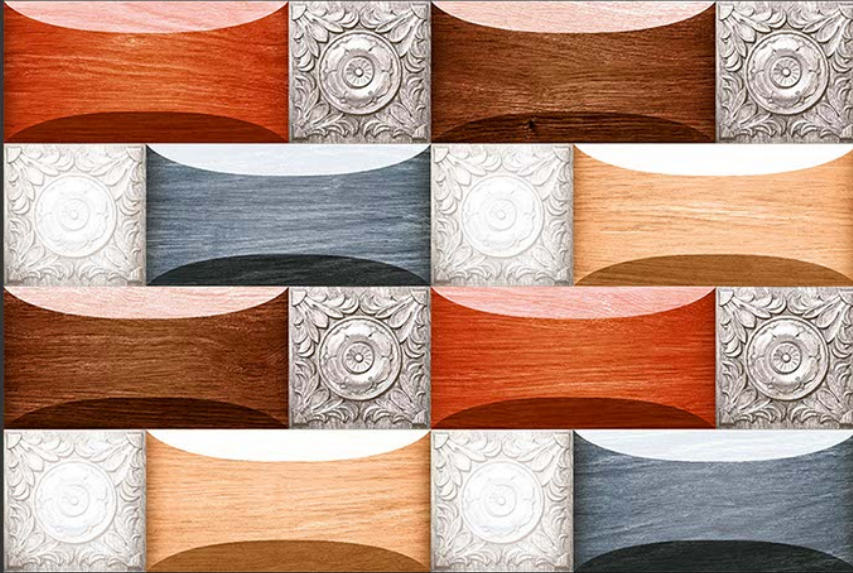

DIGITAL
WALL TILES
300X450MM GLOSSY

VIVANTA
CERAMIC PVT . LTD

3
D
E
L
E
V
A
T
I
O
N

GLOSSY

WATERPROOF

WALL

CORRECT
RECTIFIED

3D

HIGH
DEFINATION

EL-3531

WWW.VIVANTACERAMIC.COM