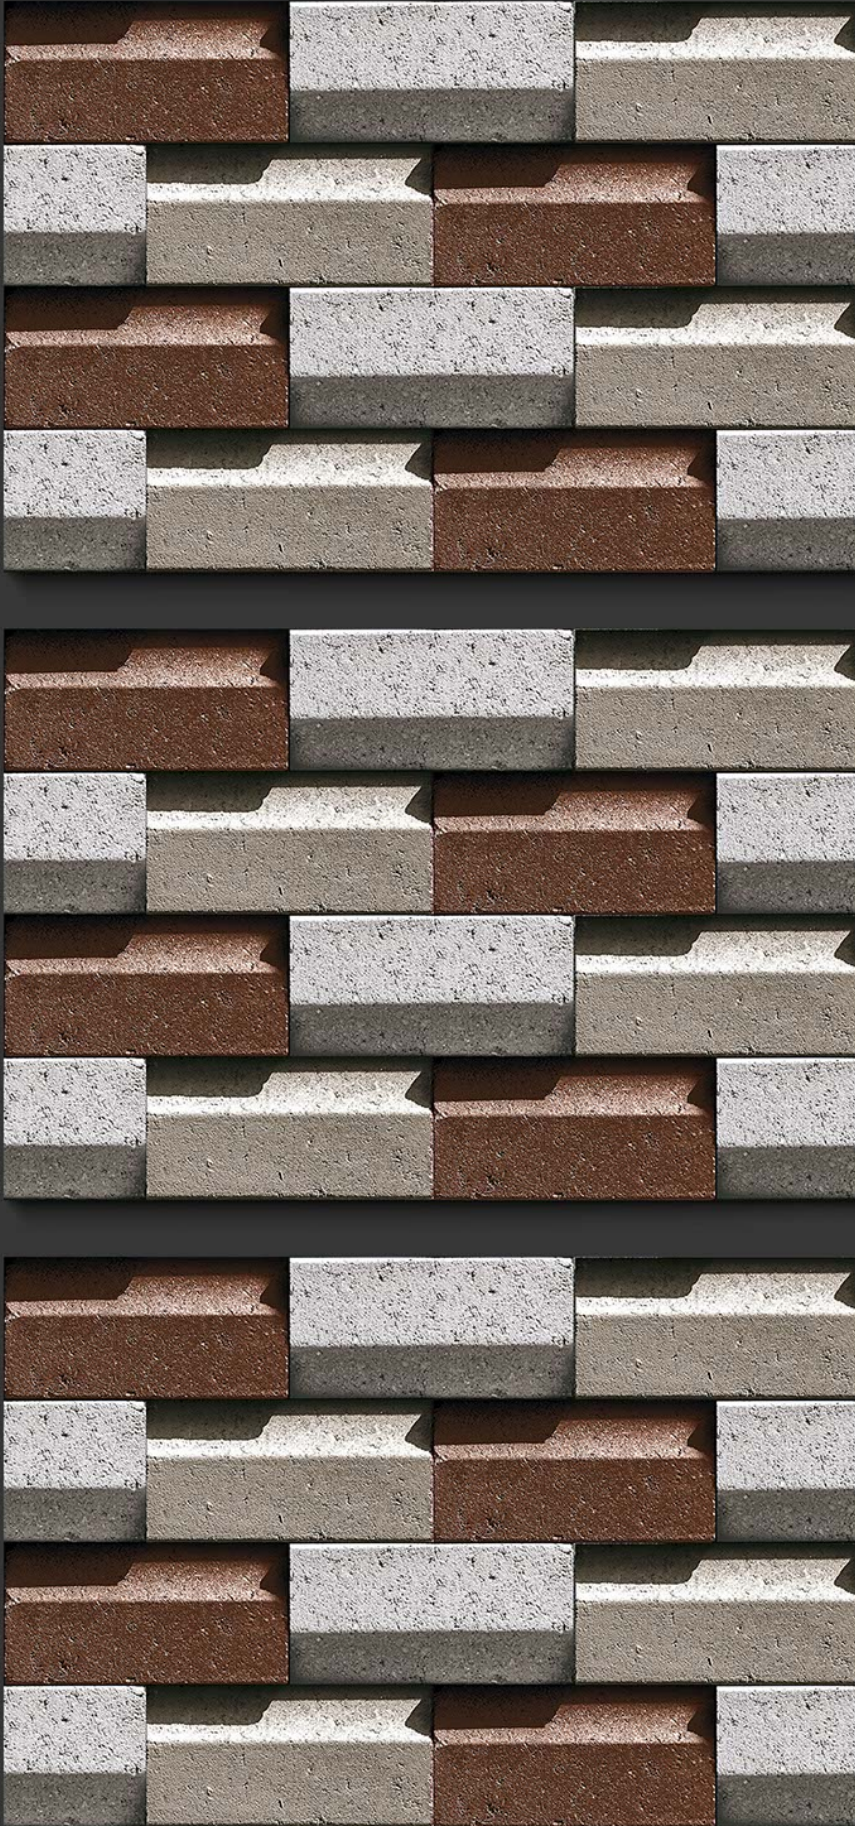

DIGITAL
WALL TILES
300X450MM GLOSSY

VIVANTA
CERAMIC PVT. LTD

3
D
E
L
E
V
A
T
I
O
N

EL-3550

GLOSSY

WATERPROOF

WALL

CORRECT
RECTIFIED

3D

HIGH
DEFINATION

WWW.VIVANTACERAMIC.COM