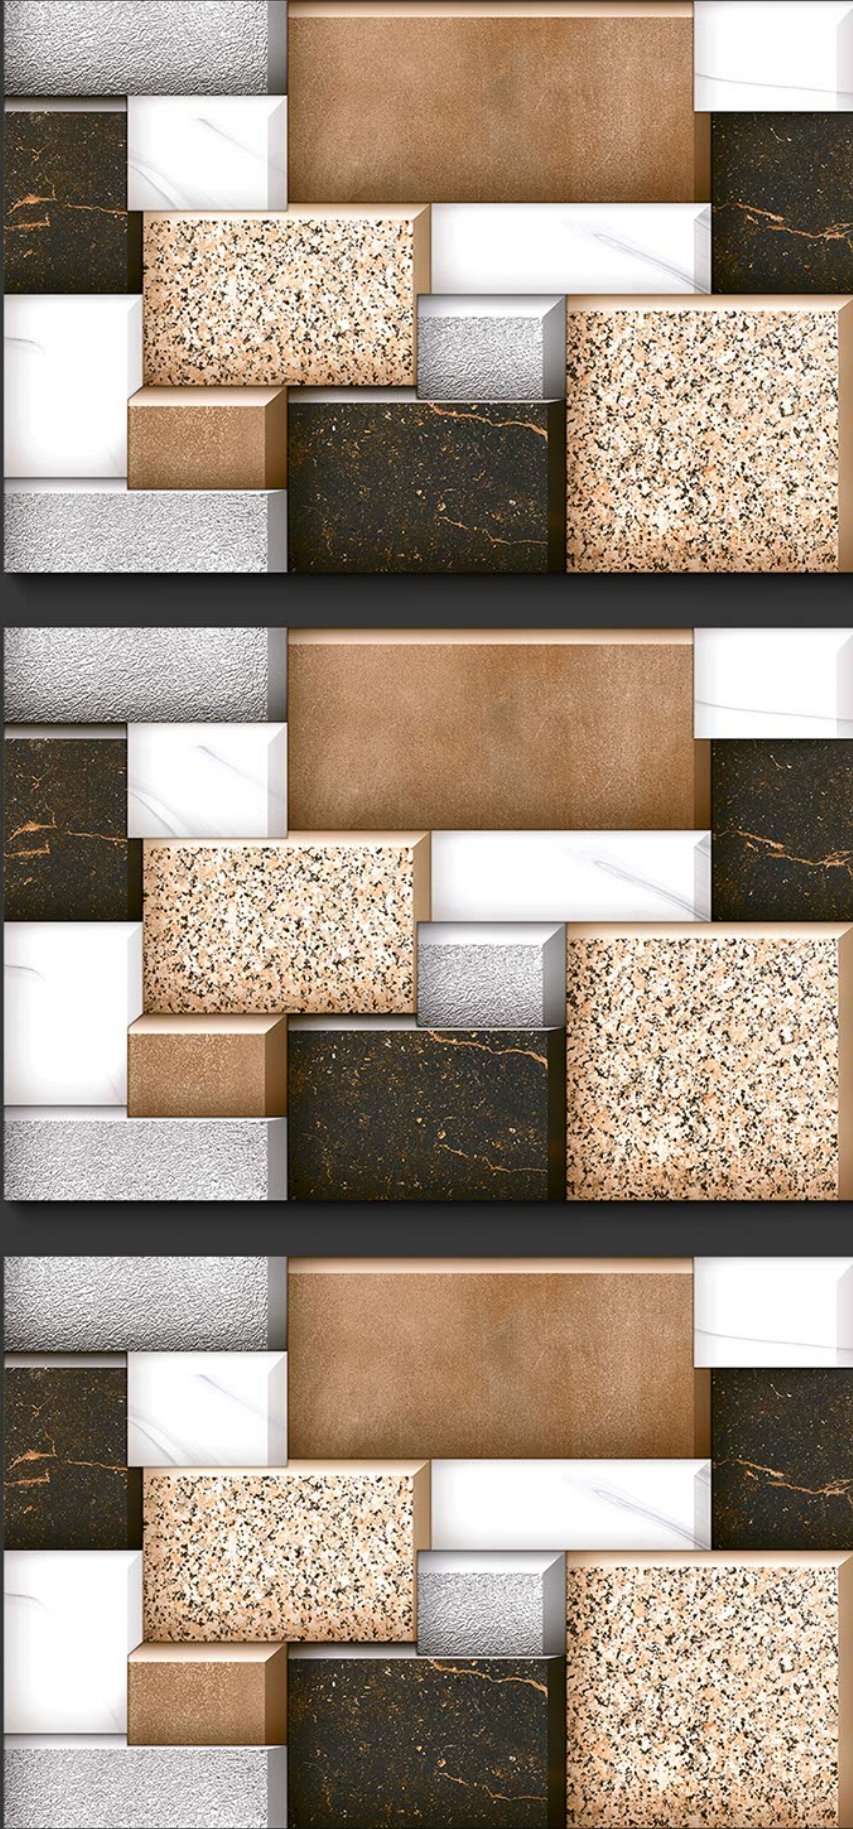

DIGITAL
WALL TILES
300X450MM GLOSSY

VIVANTA
CERAMIC PVT . LTD

3
D
E
L
E
V
A
T
I
O
N

EL-3562

- GLOSSY
- WATERPROOF
- WALL
- CORRECT RECTIFIED
- 3D
- HIGH DEFINITION

WWW.VIVANTACERAMIC.COM