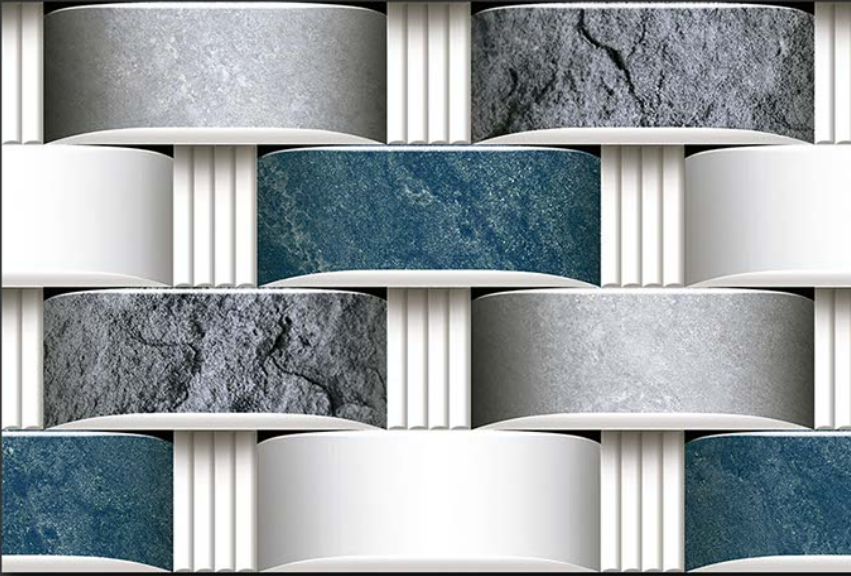

EL-3584

GLOSSY

WATERPROOF

WALL

CORRECT
RECTIFIED

3D

HIGH
DEFINATION

WWW.VIVANTACERAMIC.COM