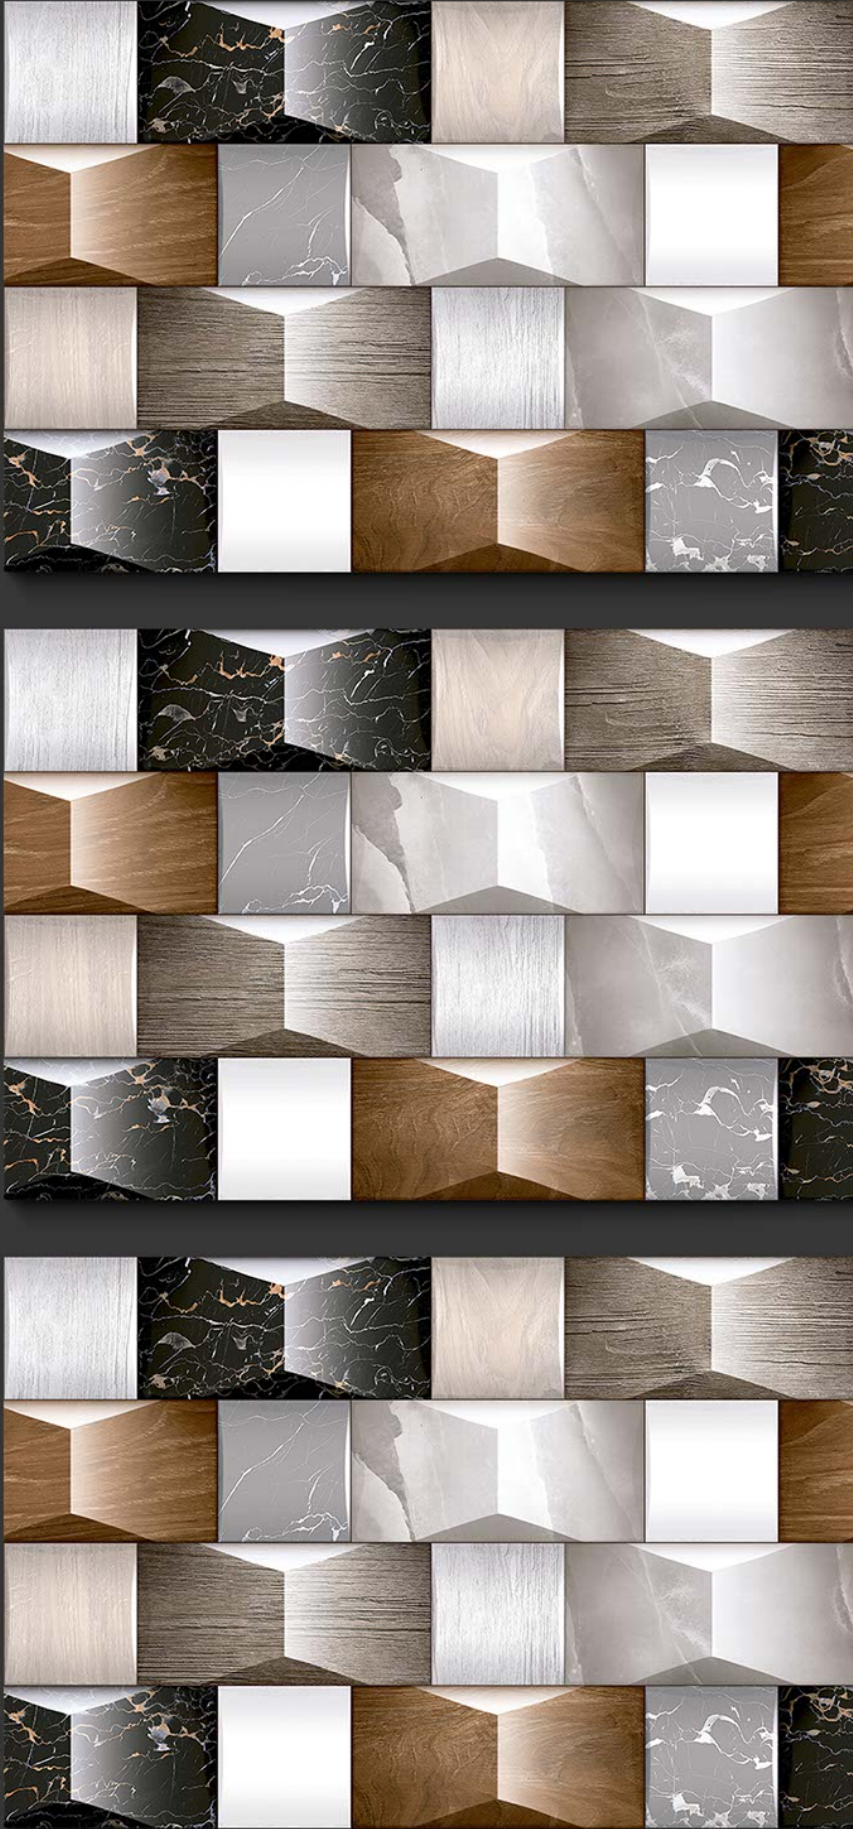

VIVANTA
CERAMIC PVT. LTD

3
D
E
L
E
V
A
T
I
O
N

EL-3554

GLOSSY

WATERPROOF

WALL

CORRECT
RECTIFIED

3D