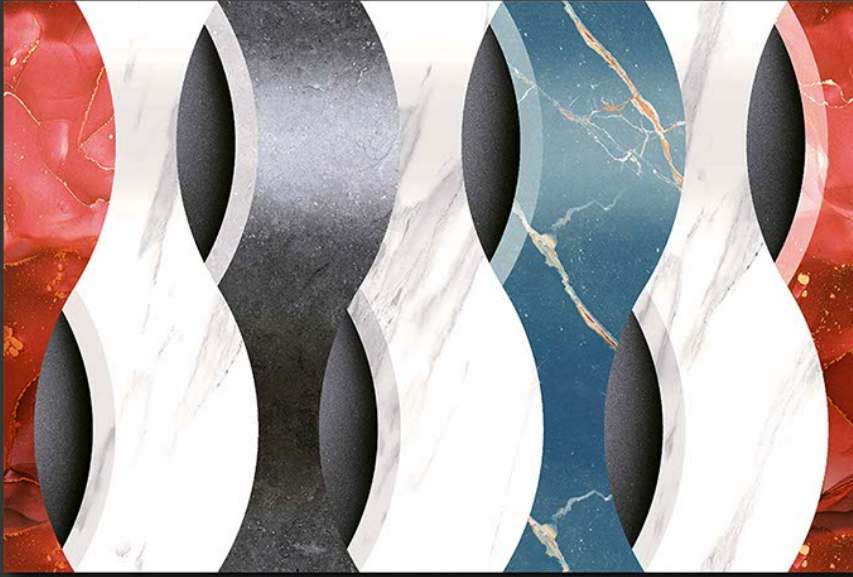

DIGITAL
WALL TILES
300X450MM GLOSSY

VIVANTA
CERAMIC PVT . LTD

3
D

E
L
E
V
A
T
I
O
N

GLOSSY

WATERPROOF

WALL

CORRECT
RECTIFIED

3D

HIGH
DEFINATION

EL-3522

WWW.VIVANTACERAMIC.COM