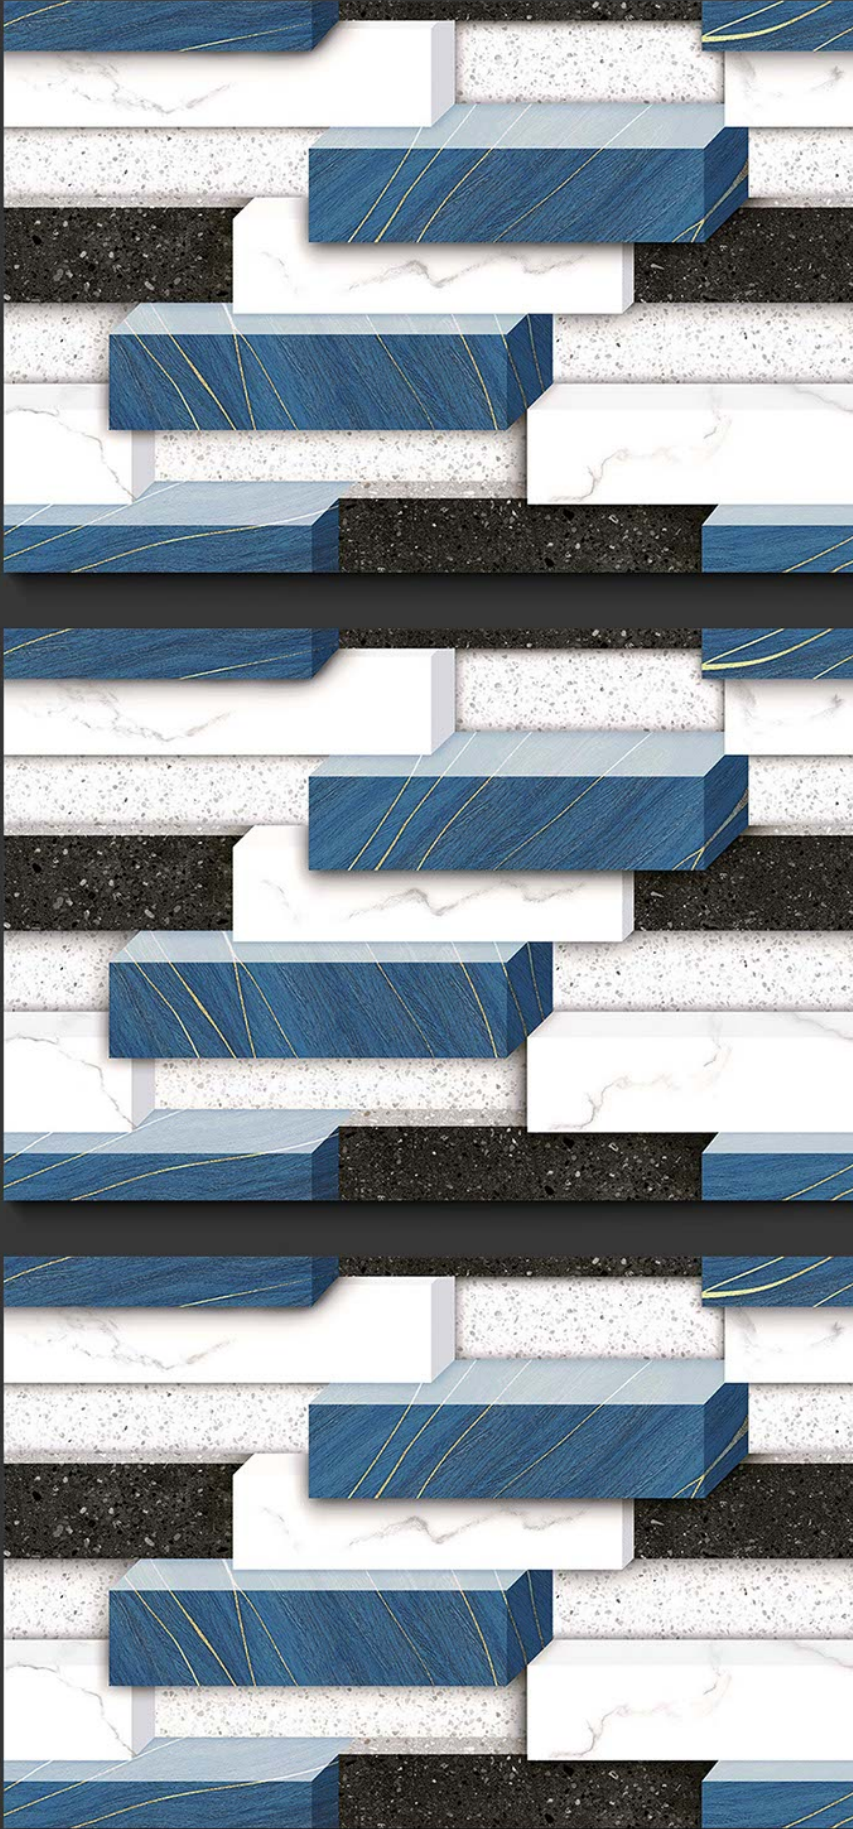

3D

HIGH
DEFINATION

WWW.VIVANTACERAMIC.COM

DIGITAL
WALL TILES
300X450MM GLOSSY

VIVANTA
CERAMIC PVT. LTD

3
D

E
L
E
V
A
T
I
O
N

EL-3526