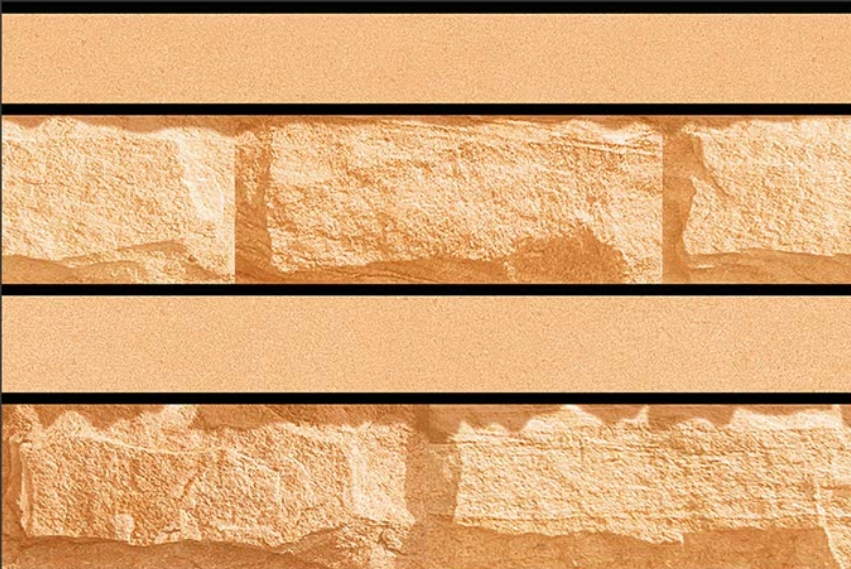

DIGITAL
WALL TILES
300X450MM GLOSSY

VIVANTA
CERAMIC PVT . LTD

EL-3596