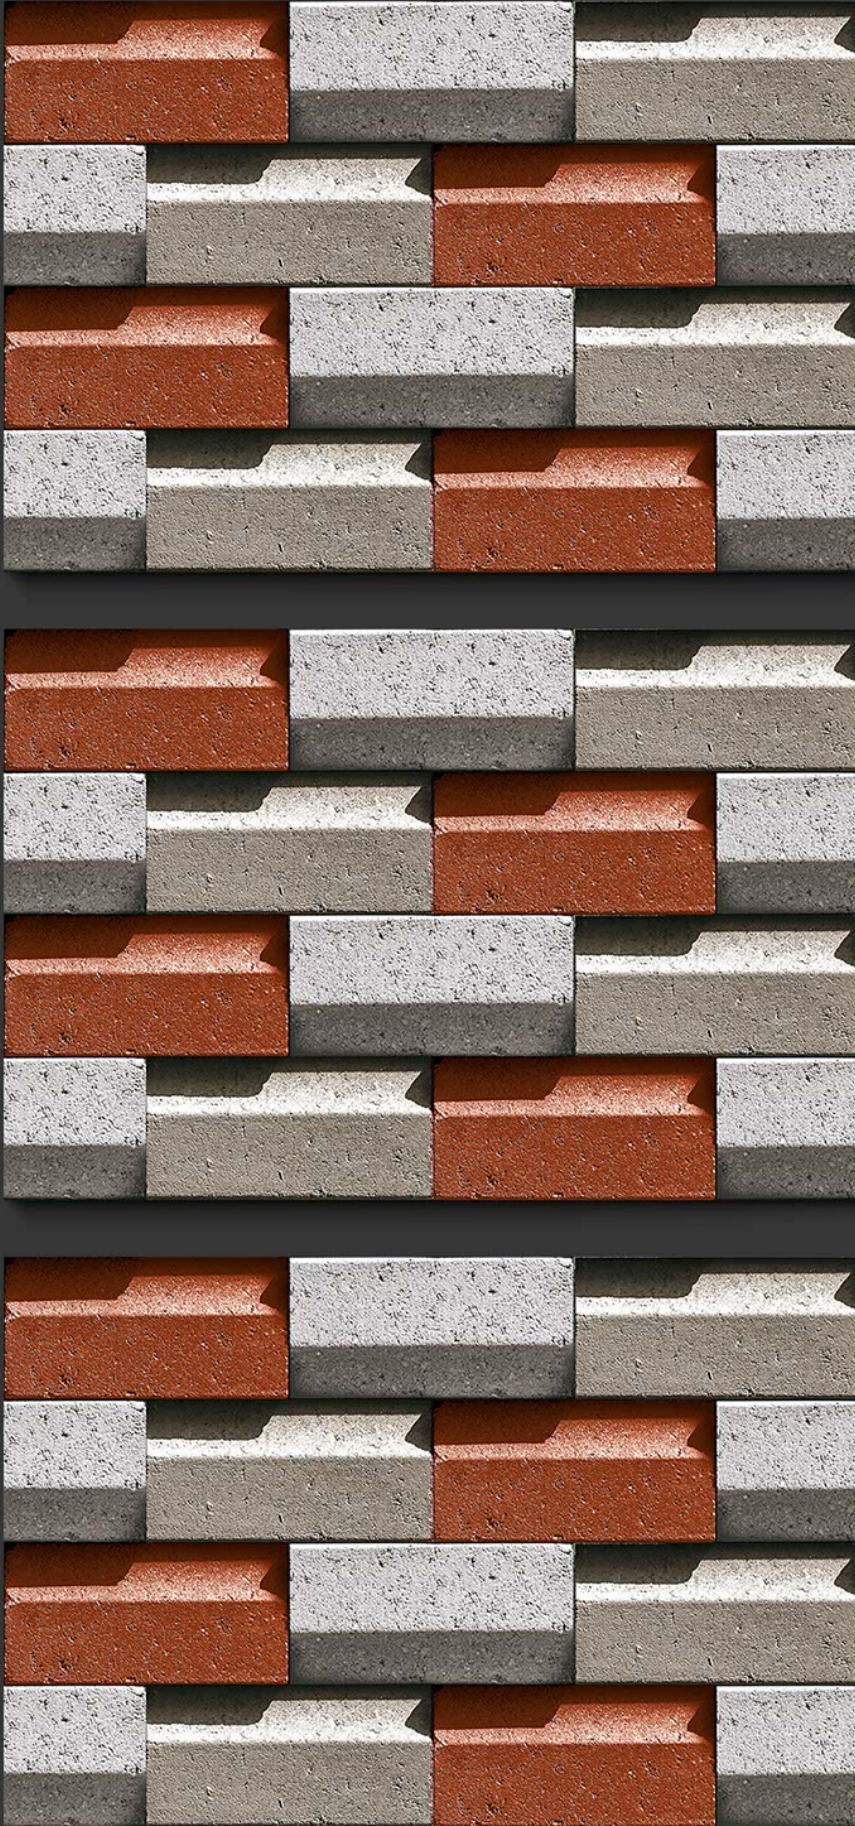

DIGITAL
WALL TILES
300X450MM GLOSSY

VIVANTA
CERAMIC PVT. LTD

3
D
E
L
E
V
A
T
I
O
N

EL-3551

- GLOSSY
- WATERPROOF
- WALL
- CORRECT
  RECTIFIED
- 3D
- HIGH
  DEFINATION

WWW.VIVANTACERAMIC.COM