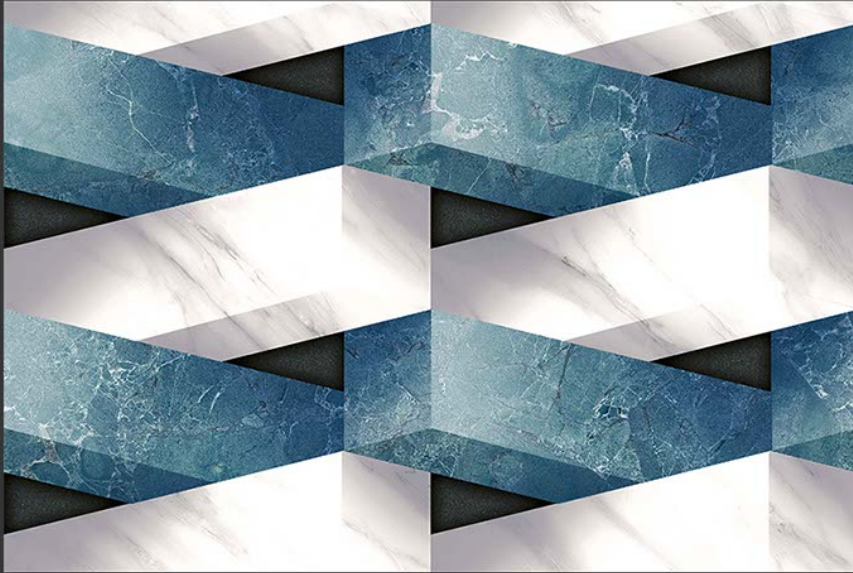

DIGITAL
WALL TILES
300X450MM GLOSSY

VIVANTA
CERAMIC PVT. LTD

3
D

E
L
E
V
A
T
I
O
N

GLOSSY

WATERPROOF

WALL

CORRECT
RECTIFIED

3D

HIGH
DEFINATION

EL-3519

WWW.VIVANTACERAMIC.COM