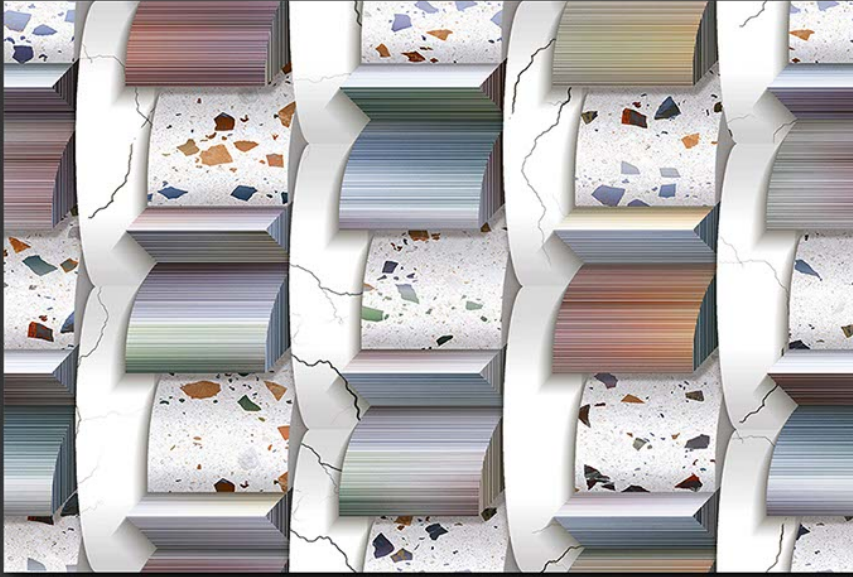

DIGITAL
WALL TILES
300X450MM GLOSSY

VIVANTA
CERAMIC PVT. LTD

3
D
E
L
E
V
A
T
I
O
N

GLOSSY

WATERPROOF

WALL

CORRECT
RECTIFIED

3D

HIGH
DEFINATION

EL-3555

WWW.VIVANTACERAMIC.COM