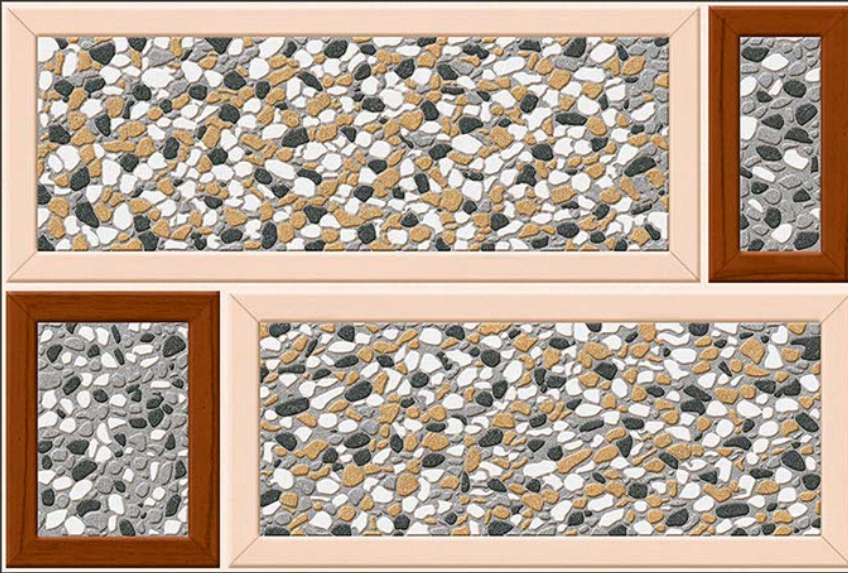

DIGITAL
WALL TILES
300X450MM GLOSSY

VIVANTA
CERAMIC PVT . LTD

EL-3592

GLOSSY

WATERPROOF

WALL

CORRECT
RECTIFIED

3D

HIGH
DEFINATION

WWW.VIVANTACERAMIC.COM