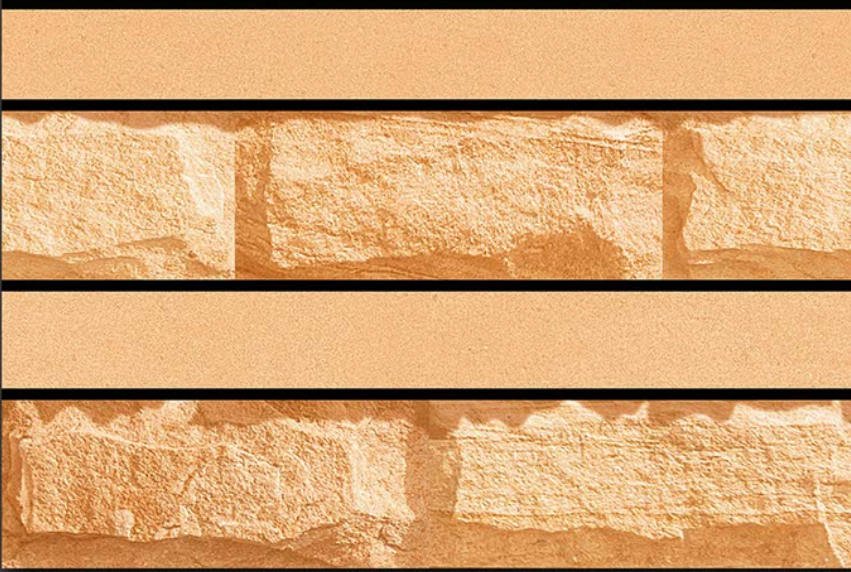

DIGITAL
WALL TILES
300X450MM GLOSSY

VIVANTA
CERAMIC PVT . LTD

EL-3596