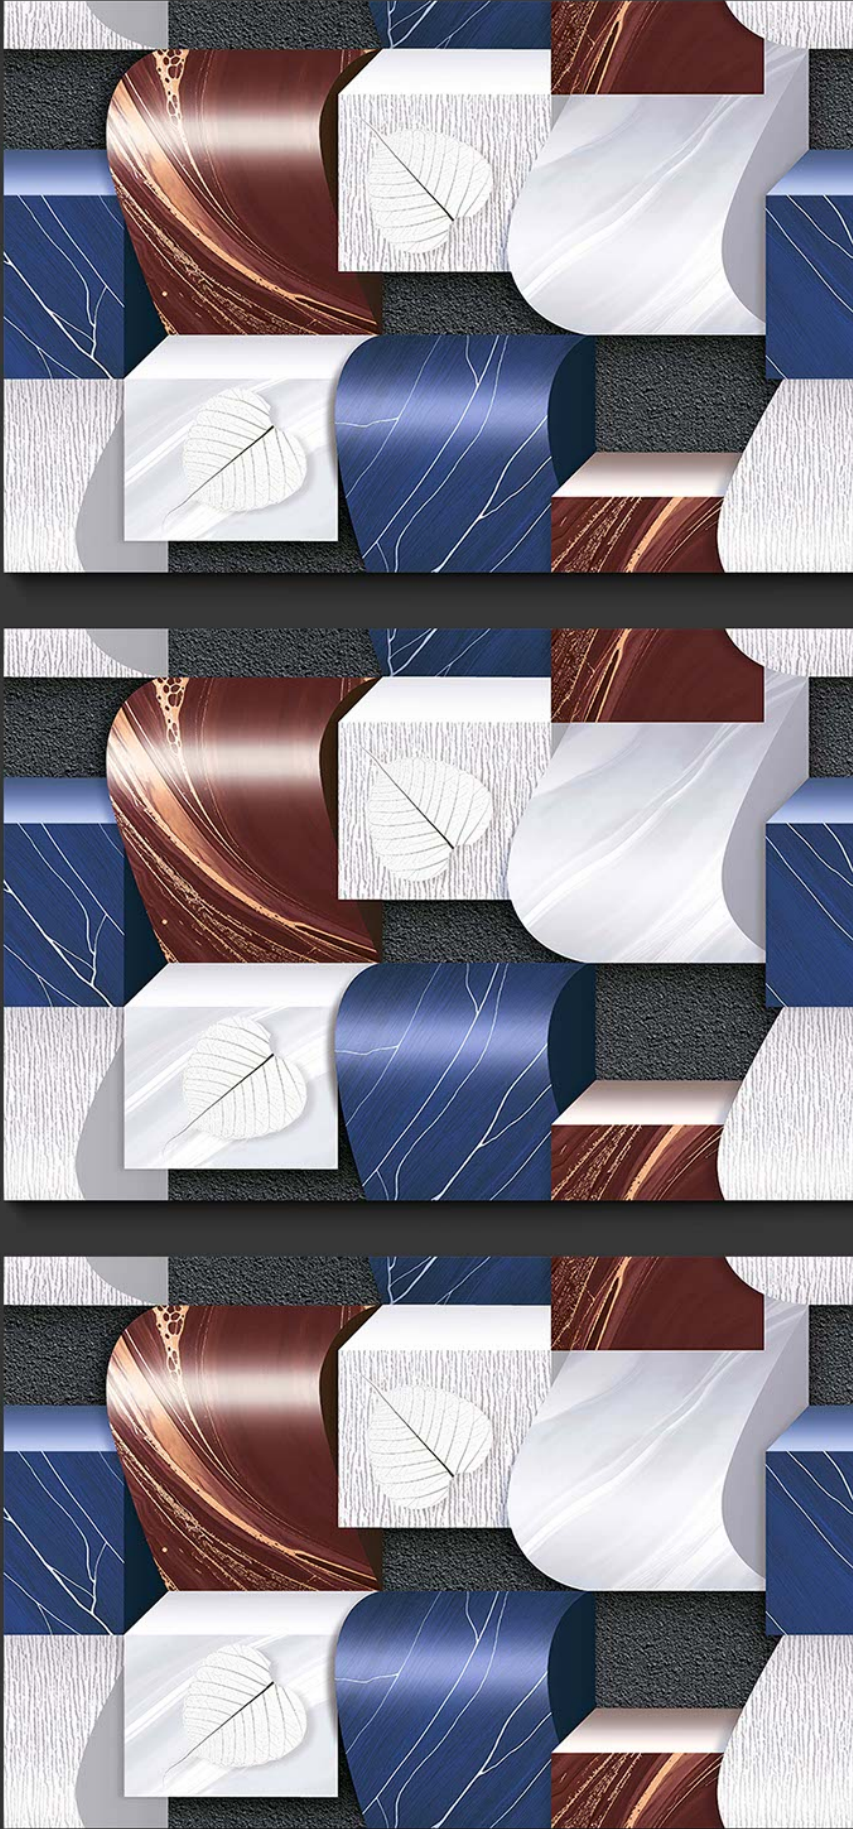

DIGITAL
WALL TILES
300X450MM GLOSSY

VIVANTA
CERAMIC PVT. LTD

3
D

E
L
E
V
A
T
I
O
N

GLOSSY

WATERPROOF

WALL

CORRECT
RECTIFIED

3D

HIGH
DEFINATION

EL-3514

WWW.VIVANTACERAMIC.COM