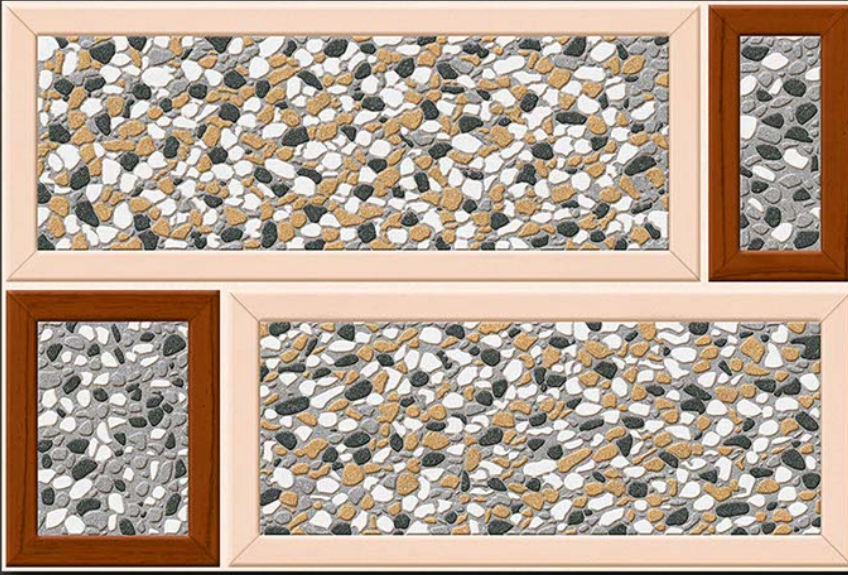

DIGITAL
WALL TILES
300X450MM GLOSSY

VIVANTA
CERAMIC PVT . LTD

EL-3592

GLOSSY

WATERPROOF

WALL

CORRECT
RECTIFIED

3D

HIGH
DEFINATION

WWW.VIVANTACERAMIC.COM