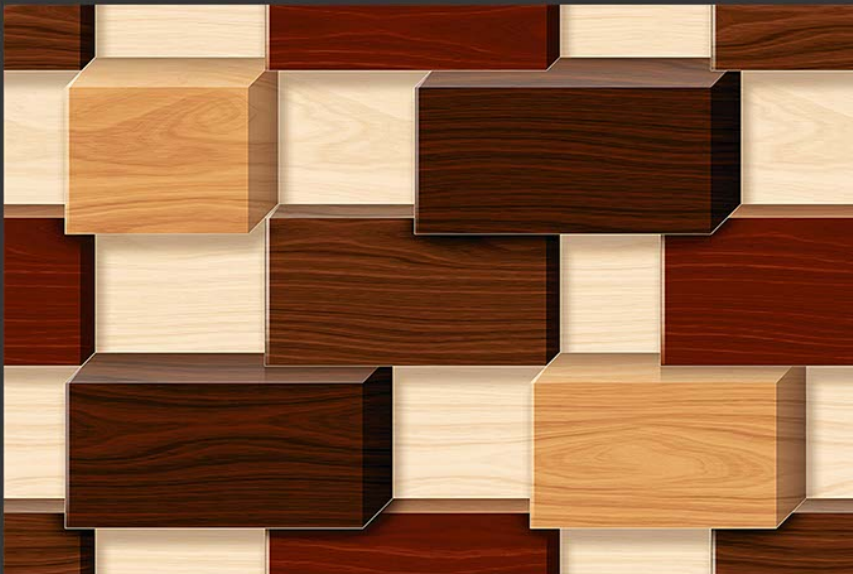

DIGITAL
WALL TILES
300X450MM GLOSSY

VIVANTA
CERAMIC PVT . LTD

3
D

E
L
E
V
A
T
I
O
N

GLOSSY

WATERPROOF

WALL

CORRECT
RECTIFIED

3D

HIGH
DEFINATION

EL-3503

WWW.VIVANTACERAMIC.COM