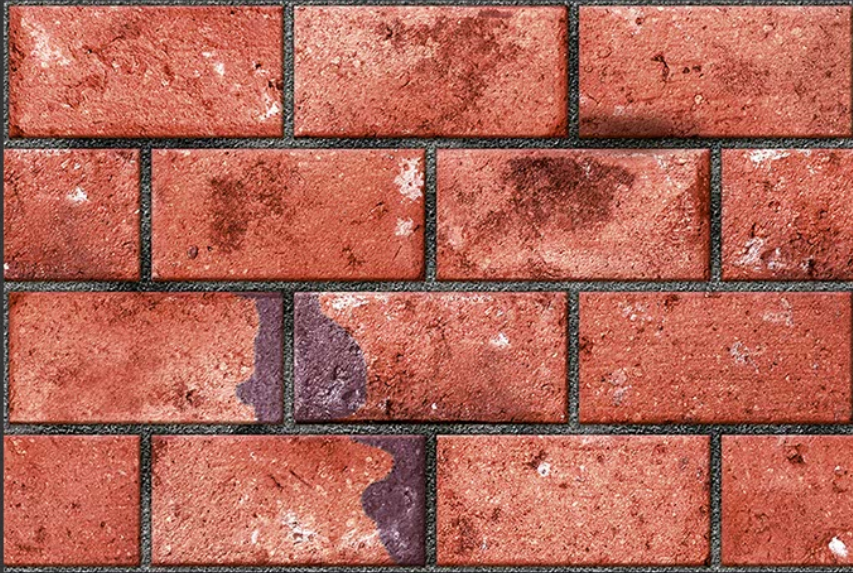

DIGITAL
WALL TILES
300X450MM GLOSSY

VIVANTA
CERAMIC PVT. LTD