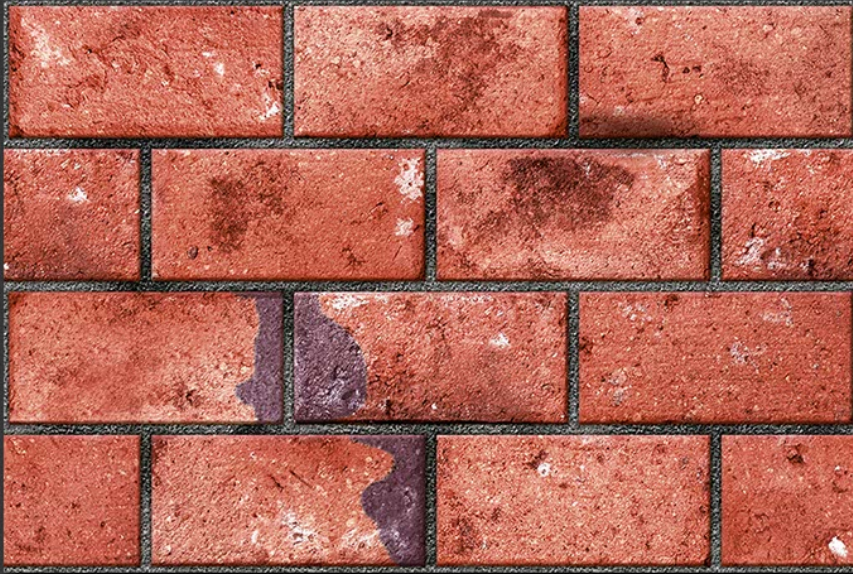

DIGITAL
WALL TILES
300X450MM GLOSSY

VIVANTA
CERAMIC PVT. LTD