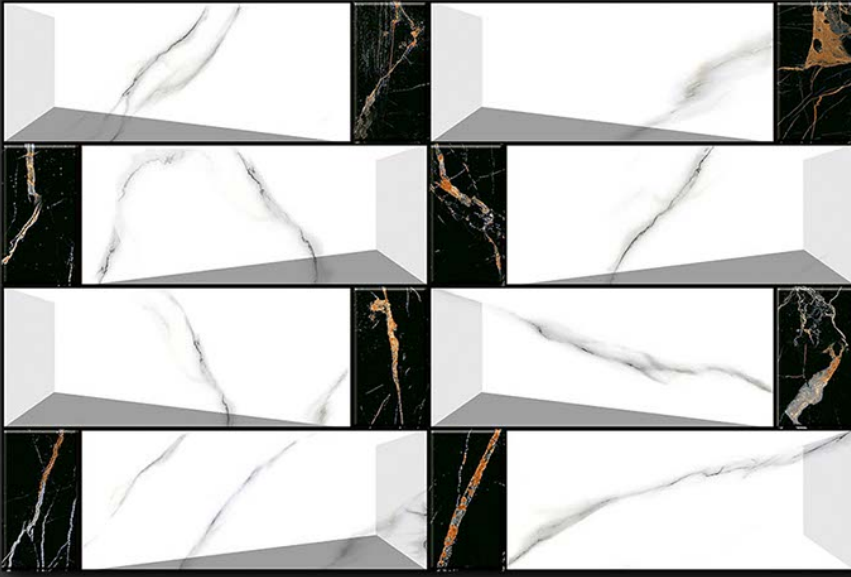

DIGITAL
WALL TILES
300X450MM GLOSSY

VIVANTA
CERAMIC PVT . LTD

EL-3593

GLOSSY

WATERPROOF

WALL

CORRECT
RECTIFIED

3D

HIGH
DEFINATION

WWW.VIVANTACERAMIC.COM