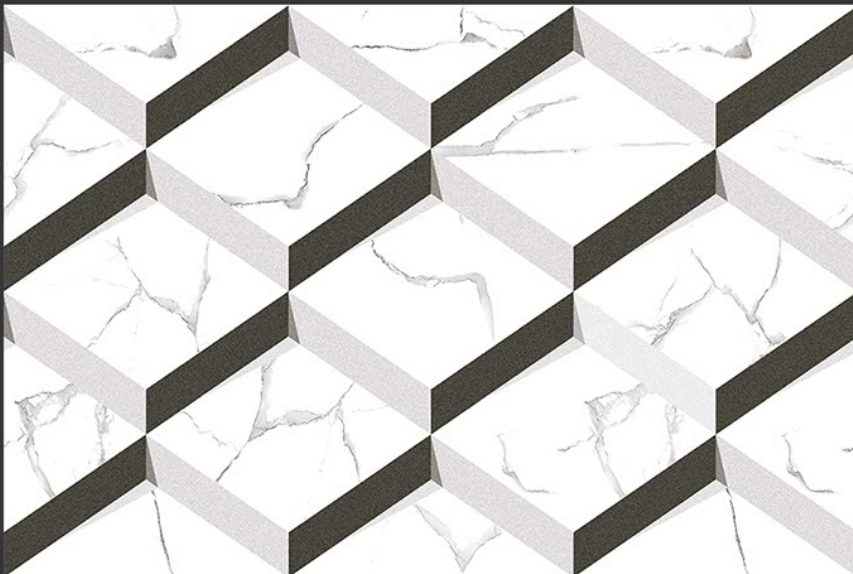

DIGITAL
WALL TILES
300X450MM GLOSSY

VIVANTA
CERAMIC PVT. LTD

3
D
E
L
E
V
A
T
I
O
N

GLOSSY

WATERPROOF

WALL

CORRECT
RECTIFIED

3D

HIGH
DEFINATION

EL-3507