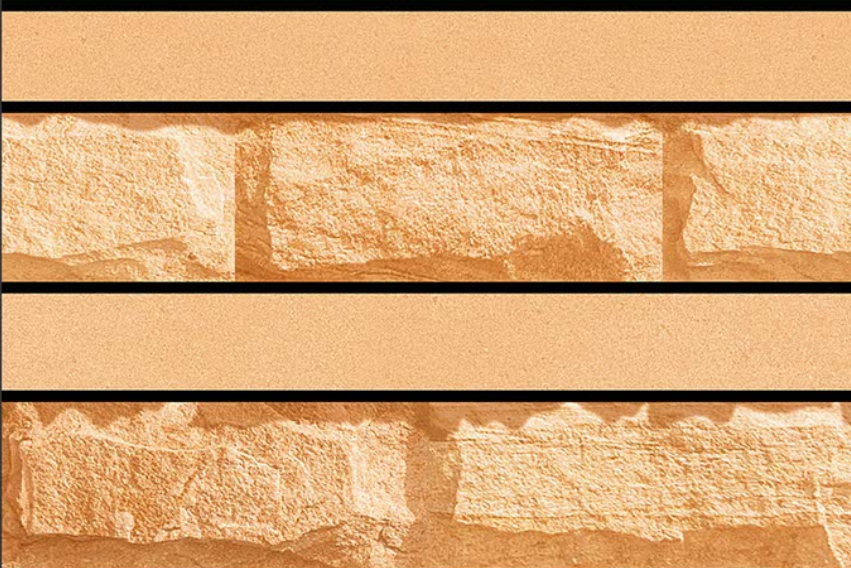

DIGITAL
WALL TILES
300X450MM GLOSSY

VIVANTA
CERAMIC PVT . LTD

EL-3596