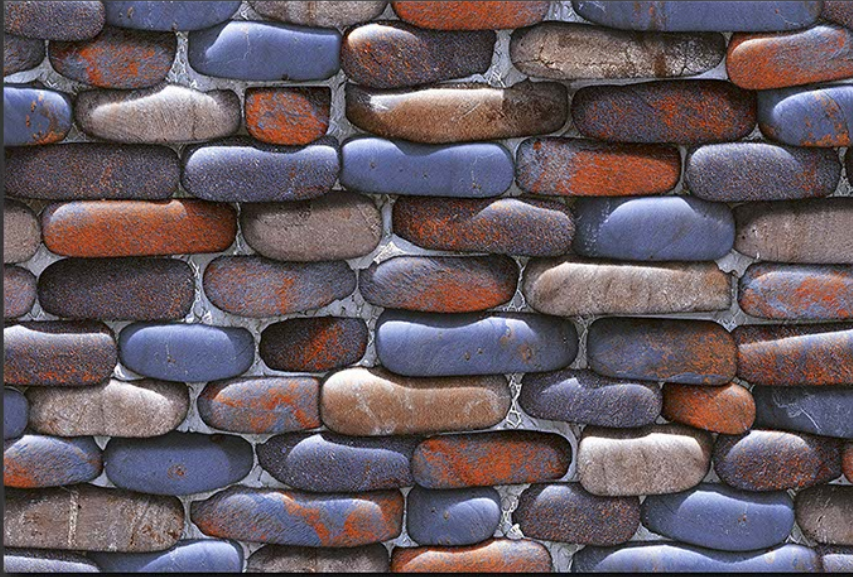

DIGITAL
WALL TILES
300X450MM GLOSSY

VIVANTA
CERAMIC PVT . LTD

3
D
E
L
E
V
A
T
I
O
N

GLOSSY

WATERPROOF

WALL

CORRECT
RECTIFIED

3D

HIGH
DEFINATION

EL-3561

WWW.VIVANTACERAMIC.COM