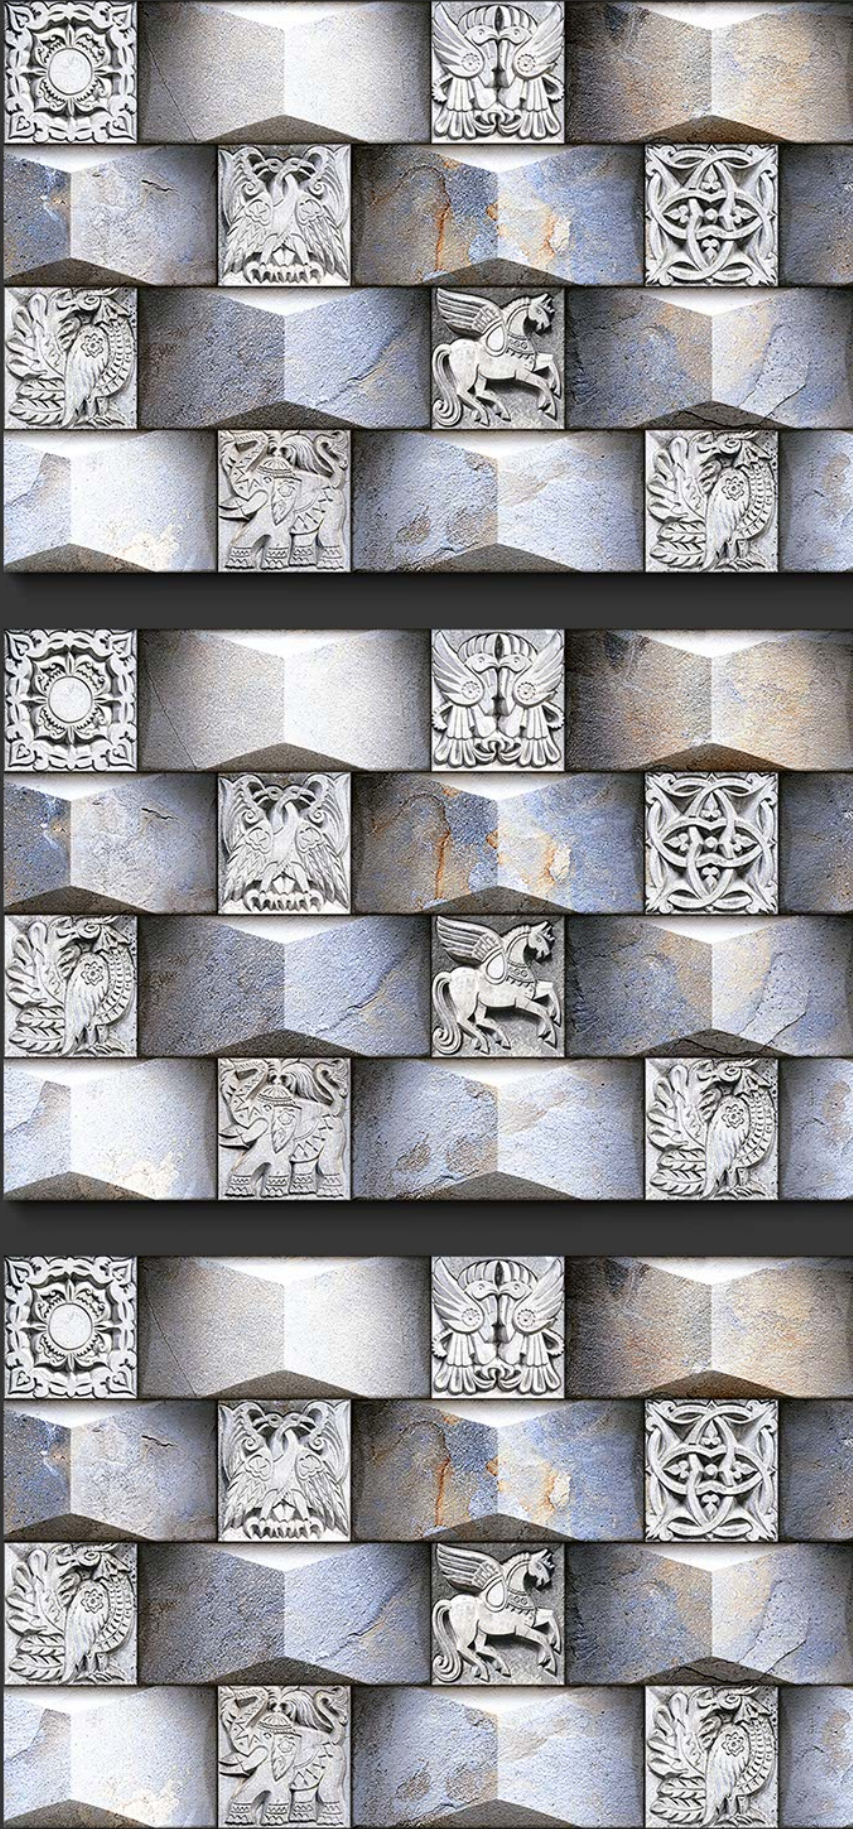

DIGITAL
WALL TILES
300X450MM GLOSSY

VIVANTA
CERAMIC PVT. LTD

3
D
E
L
E
V
A
T
I
O
N

EL-3552

- GLOSSY
- WATERPROOF
- WALL
- CORRECT RECTIFIED
- 3D
- HIGH DEFINITION

WWW.VIVANTACERAMIC.COM