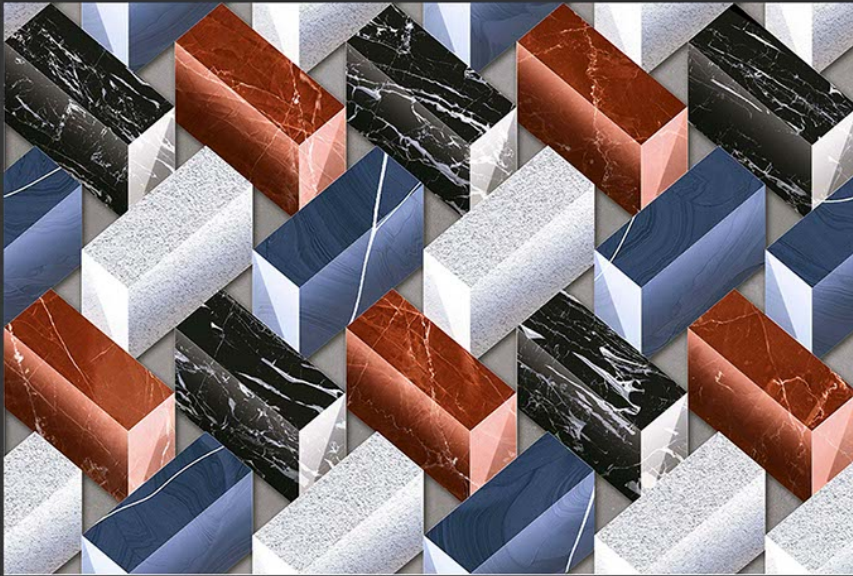

DIGITAL
WALL TILES
300X450MM GLOSSY

VIVANTA
CERAMIC PVT. LTD

3
D
E
L
E
V
A
T
I
O
N

GLOSSY

WATERPROOF

WALL

CORRECT
RECTIFIED

3D

HIGH
DEFINATION

EL-3530

WWW.VIVANTACERAMIC.COM