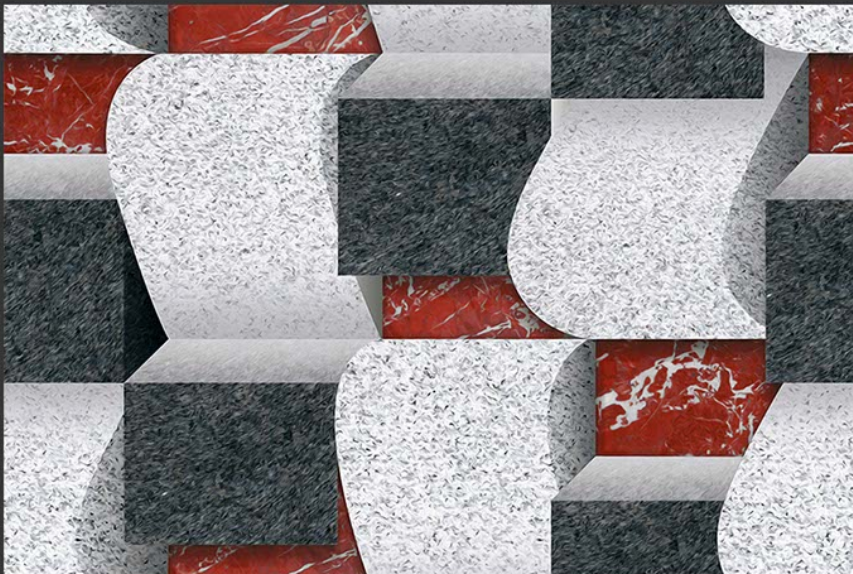

DIGITAL
WALL TILES
300X450MM GLOSSY

VIVANTA
CERAMIC PVT . LTD

3
D

E
L
E
V
A
T
I
O
N

GLOSSY

WATERPROOF

WALL

CORRECT
RECTIFIED

3D

HIGH
DEFINATION

EL-3505

WWW.VIVANTACERAMIC.COM