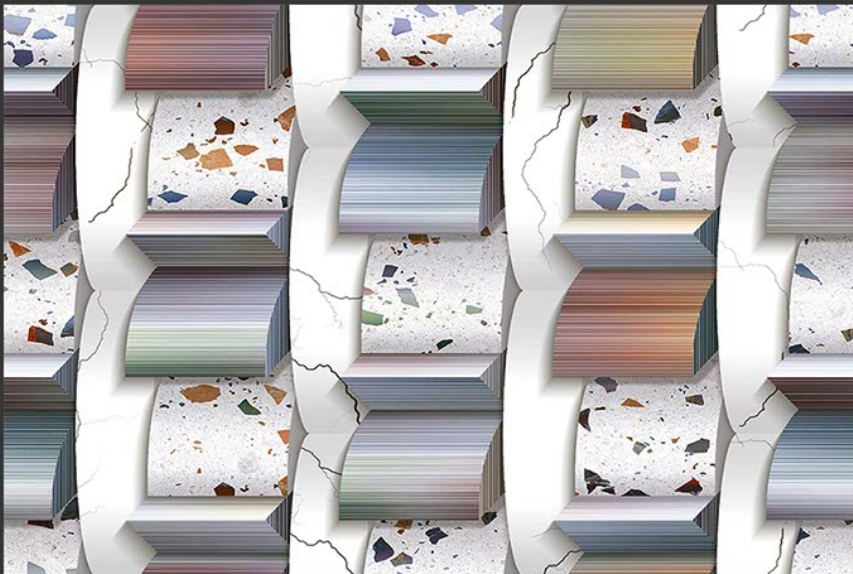

DIGITAL
WALL TILES
300X450MM GLOSSY

VIVANTA
CERAMIC PVT. LTD

3
D
E
L
E
V
A
T
I
O
N

GLOSSY

WATERPROOF

WALL

CORRECT
RECTIFIED

3D

HIGH
DEFINATION

EL-3555

WWW.VIVANTACERAMIC.COM