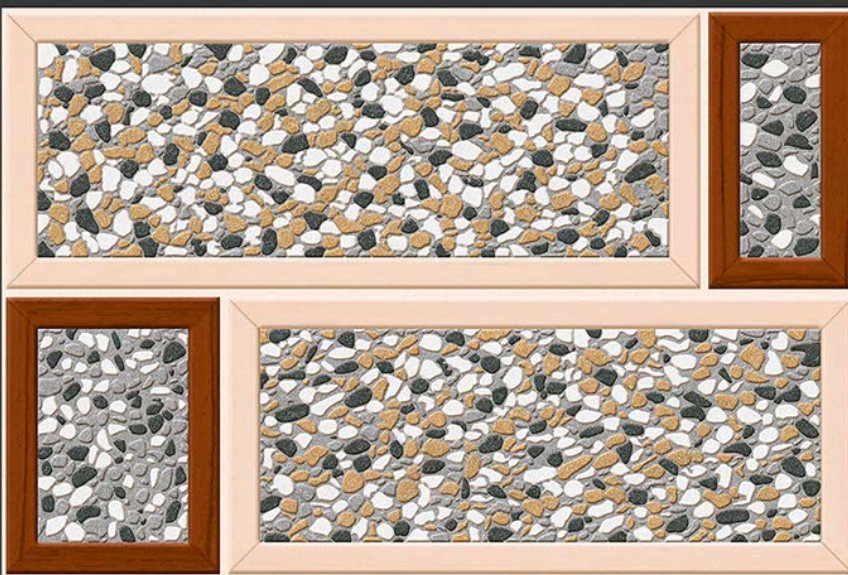

DIGITAL
WALL TILES
300X450MM GLOSSY

VIVANTA
CERAMIC PVT . LTD

EL-3592

GLOSSY

WATERPROOF

WALL

CORRECT
RECTIFIED

3D

HIGH
DEFINATION

WWW.VIVANTACERAMIC.COM