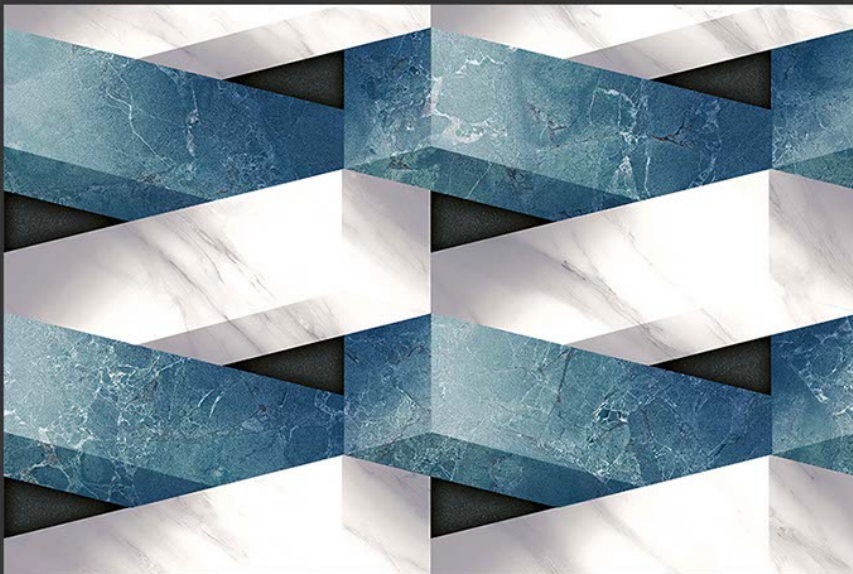

DIGITAL
WALL TILES
300X450MM GLOSSY

VIVANTA
CERAMIC PVT. LTD

3
D

E
L
E
V
A
T
I
O
N

GLOSSY

WATERPROOF

WALL

CORRECT
RECTIFIED

3D

HIGH
DEFINATION

EL-3519

WWW.VIVANTACERAMIC.COM