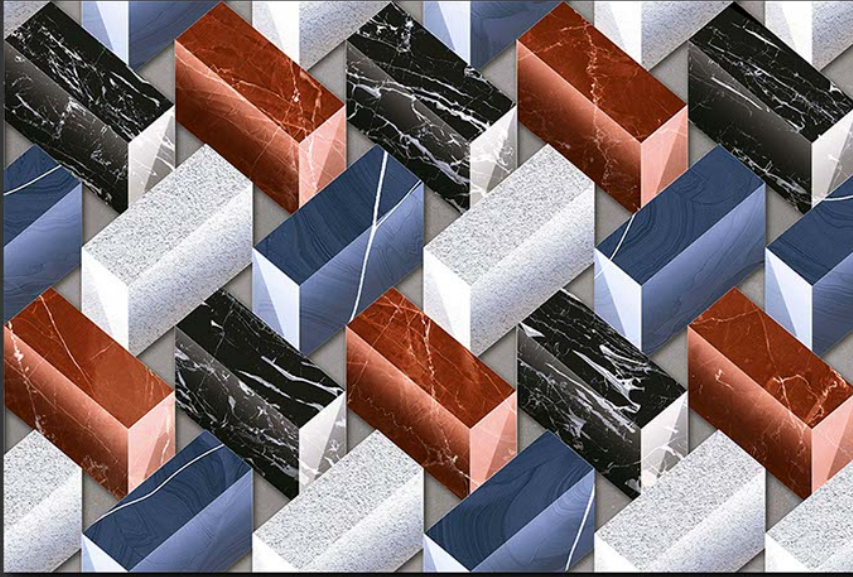

DIGITAL
WALL TILES
300X450MM GLOSSY

VIVANTA
CERAMIC PVT. LTD

3
D
E
L
E
V
A
T
I
O
N

GLOSSY

WATERPROOF

WALL

CORRECT
RECTIFIED

3D

HIGH
DEFINATION

EL-3530

WWW.VIVANTACERAMIC.COM