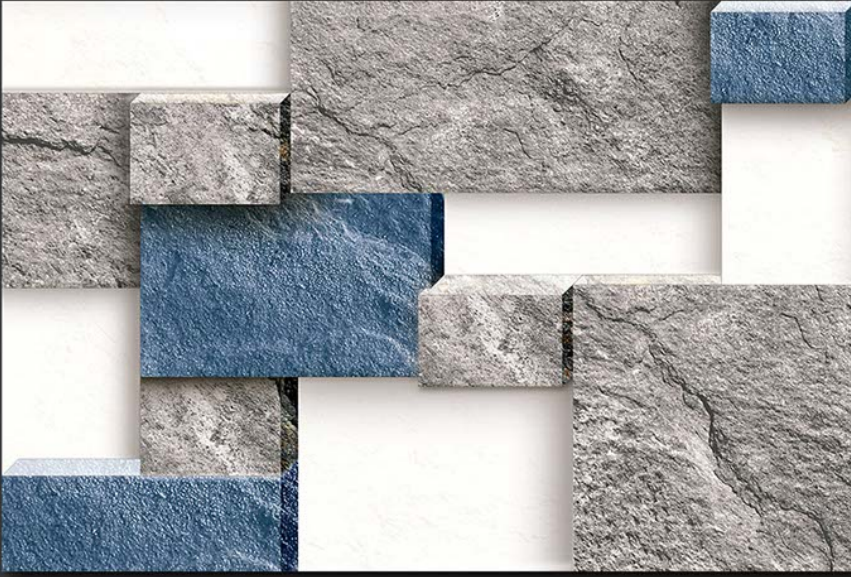

DIGITAL
WALL TILES
300X450MM GLOSSY

VIVANTA
CERAMIC PVT . LTD

EL-3583