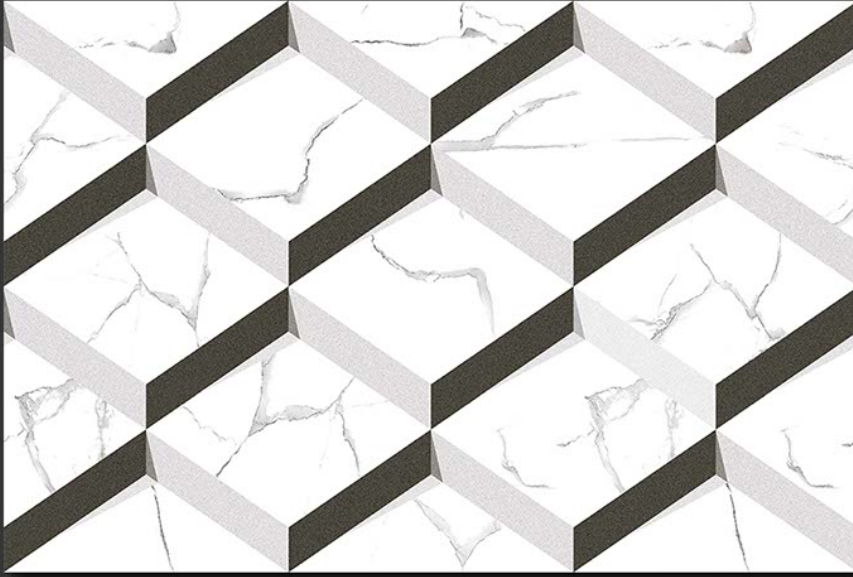

DIGITAL
WALL TILES
300X450MM GLOSSY

VIVANTA
CERAMIC PVT. LTD

3
D
E
L
E
V
A
T
I
O
N

GLOSSY

WATERPROOF

WALL

CORRECT
RECTIFIED

3D

HIGH
DEFINATION

EL-3507