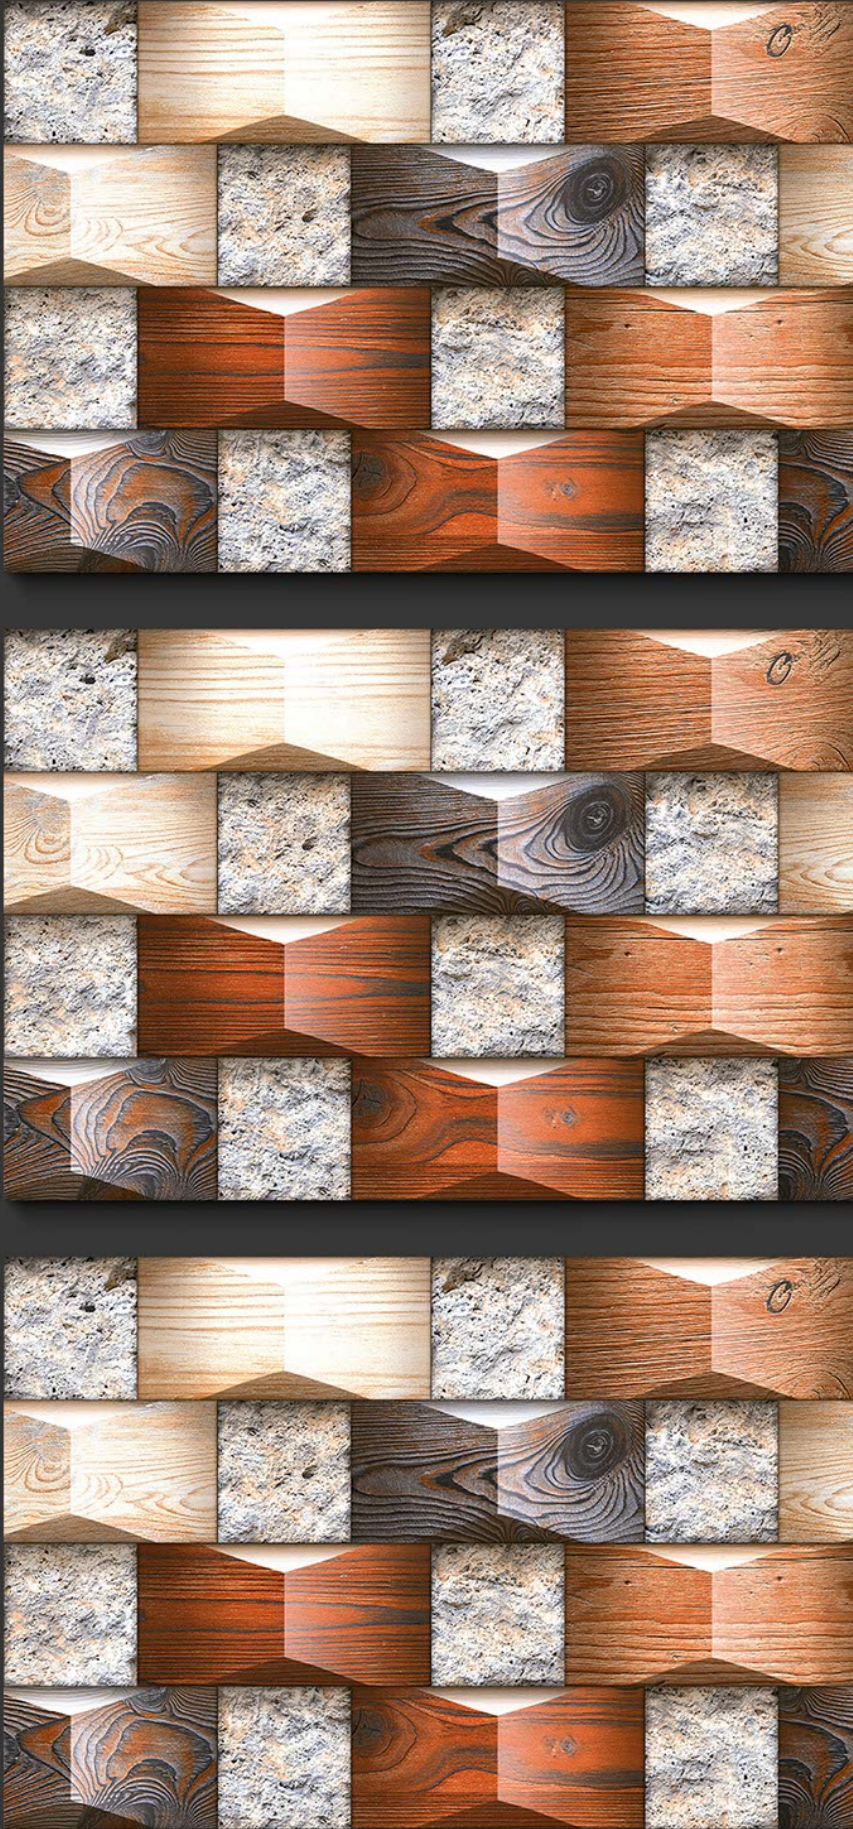

DIGITAL
WALL TILES
300X450MM GLOSSY

VIVANTA
CERAMIC PVT . LTD

3
D
E
L
E
V
A
T
I
O
N

EL-3553

- GLOSSY
- WATERPROOF
- WALL
- CORRECT RECTIFIED
- 3D
- HIGH DEFINITION

WWW.VIVANTACERAMIC.COM