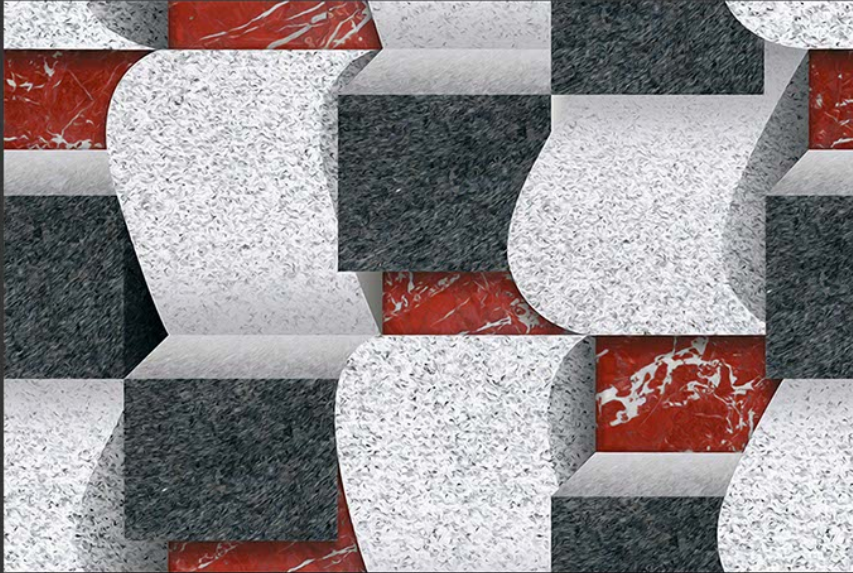

DIGITAL
WALL TILES
300X450MM GLOSSY

VIVANTA
CERAMIC PVT . LTD

3
D

E
L
E
V
A
T
I
O
N

GLOSSY

WATERPROOF

WALL

CORRECT
RECTIFIED

3D

HIGH
DEFINATION

EL-3505

WWW.VIVANTACERAMIC.COM