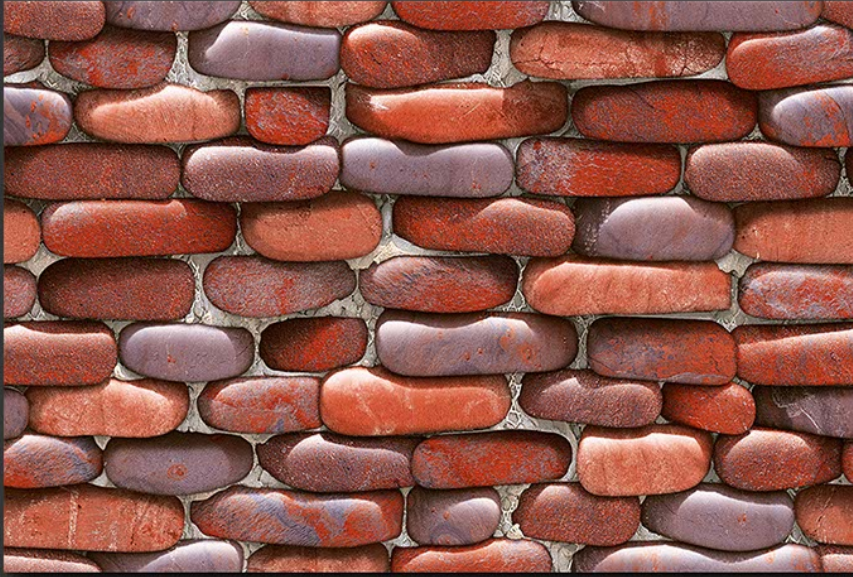

DIGITAL
WALL TILES
300X450MM GLOSSY

VIVANTA
CERAMIC PVT . LTD

3
D
E
L
E
V
A
T
I
O
N

GLOSSY

WATERPROOF

WALL

CORRECT
RECTIFIED

3D

HIGH
DEFINATION

EL-3560

WWW.VIVANTACERAMIC.COM