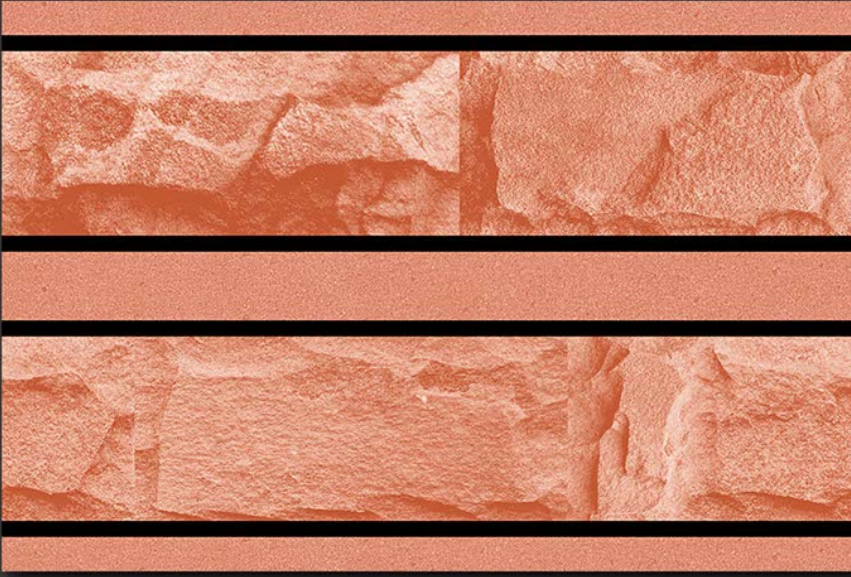

VIVANTA
CERAMIC PVT . LTD

EL-3590

GLOSSY

WATERPROOF

WALL

CORRECT
RECTIFIED

3D

HIGH
DEFINATION