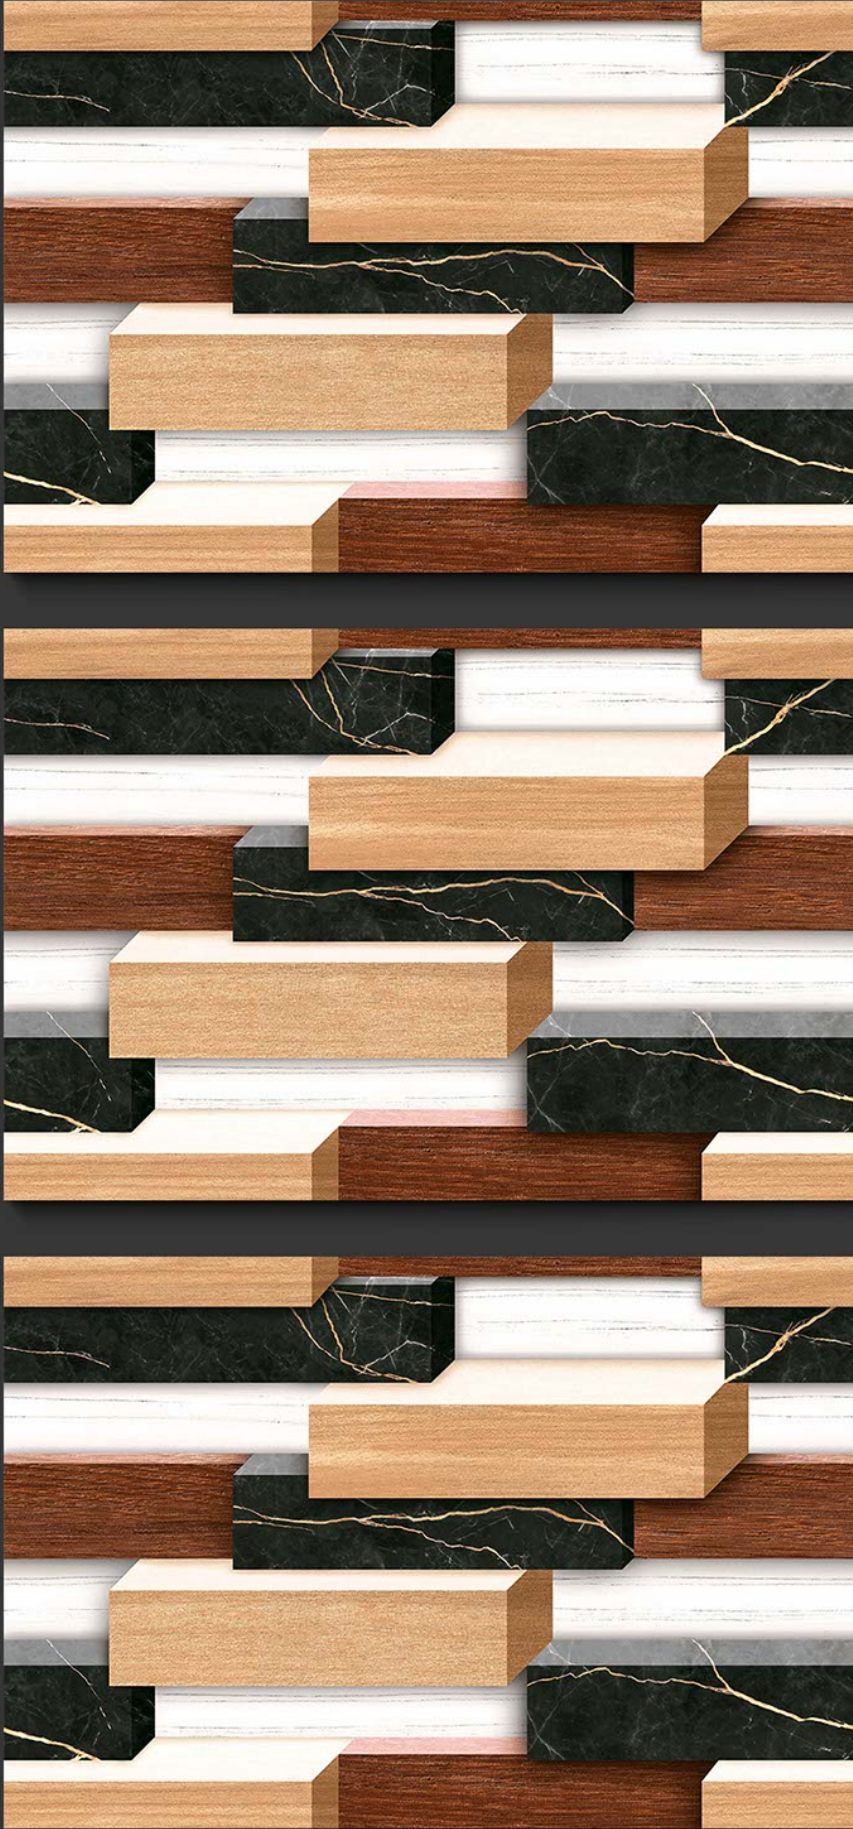

DIGITAL
WALL TILES
300X450MM GLOSSY

VIVANTA
CERAMIC PVT. LTD

3
D
E
L
E
V
A
T
I
O
N

EL-3525

GLOSSY

WATERPROOF

WALL

CORRECT
RECTIFIED

3D

HIGH
DEFINATION

WWW.VIVANTACERAMIC.COM