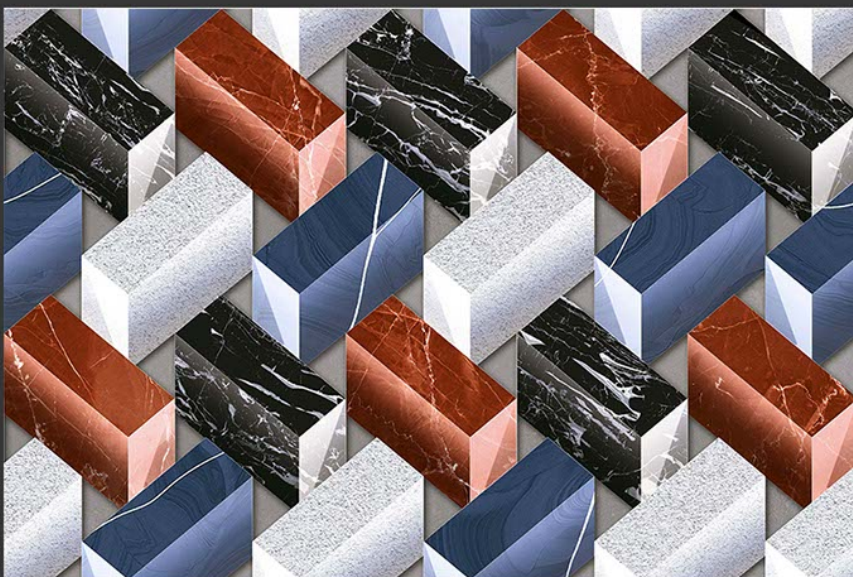

DIGITAL
WALL TILES
300X450MM GLOSSY

VIVANTA
CERAMIC PVT. LTD

3
D
E
L
E
V
A
T
I
O
N

GLOSSY

WATERPROOF

WALL

CORRECT
RECTIFIED

3D

HIGH
DEFINATION

EL-3530

WWW.VIVANTACERAMIC.COM