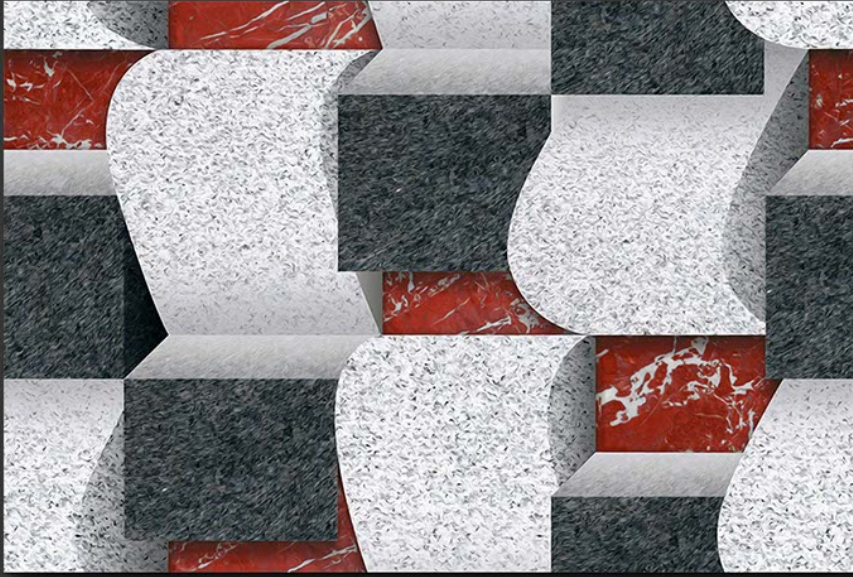

DIGITAL
WALL TILES
300X450MM GLOSSY

VIVANTA
CERAMIC PVT . LTD

3
D

E
L
E
V
A
T
I
O
N

GLOSSY

WATERPROOF

WALL

CORRECT
RECTIFIED

3D

HIGH
DEFINATION

EL-3505

WWW.VIVANTACERAMIC.COM