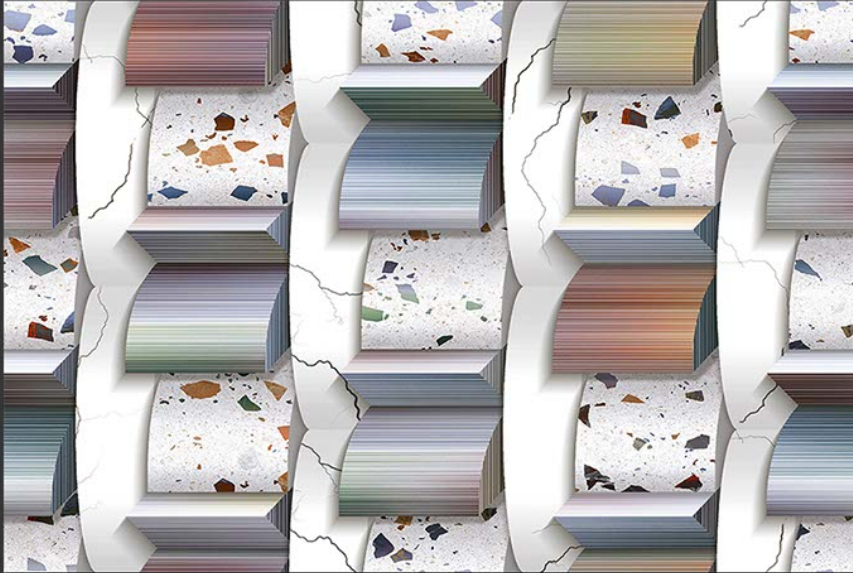

DIGITAL
WALL TILES
300X450MM GLOSSY

VIVANTA
CERAMIC PVT. LTD

3
D
E
L
E
V
A
T
I
O
N

GLOSSY

WATERPROOF

WALL

CORRECT
RECTIFIED

3D

HIGH
DEFINATION

EL-3555

WWW.VIVANTACERAMIC.COM