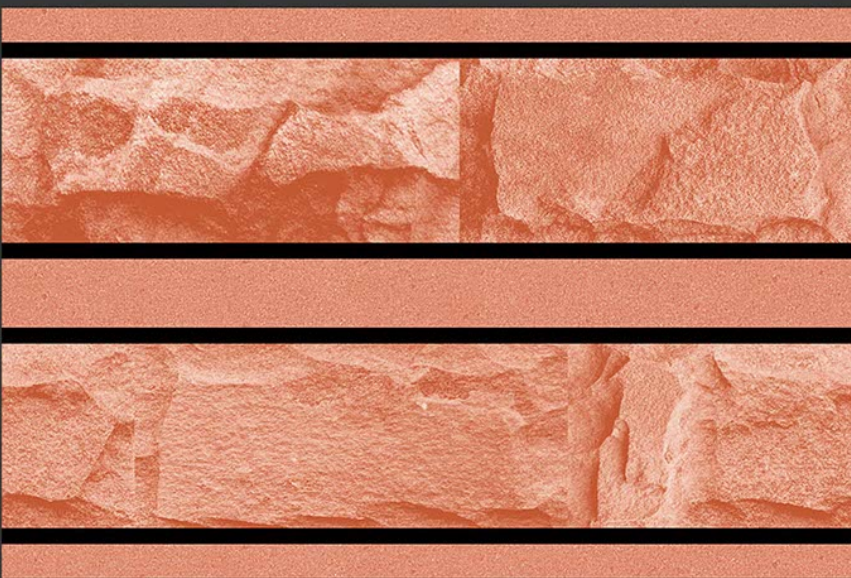

VIVANTA
CERAMIC PVT . LTD

EL-3590

GLOSSY

WATERPROOF

WALL

CORRECT
RECTIFIED

3D

HIGH
DEFINATION