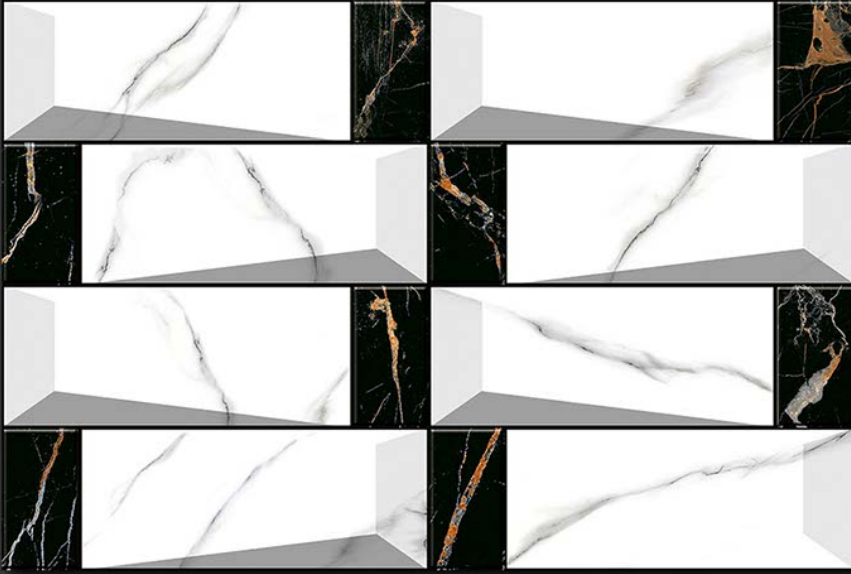

DIGITAL
WALL TILES
300X450MM GLOSSY

VIVANTA
CERAMIC PVT . LTD

EL-3593

GLOSSY

WATERPROOF

WALL

CORRECT
RECTIFIED

3D

HIGH
DEFINATION

WWW.VIVANTACERAMIC.COM