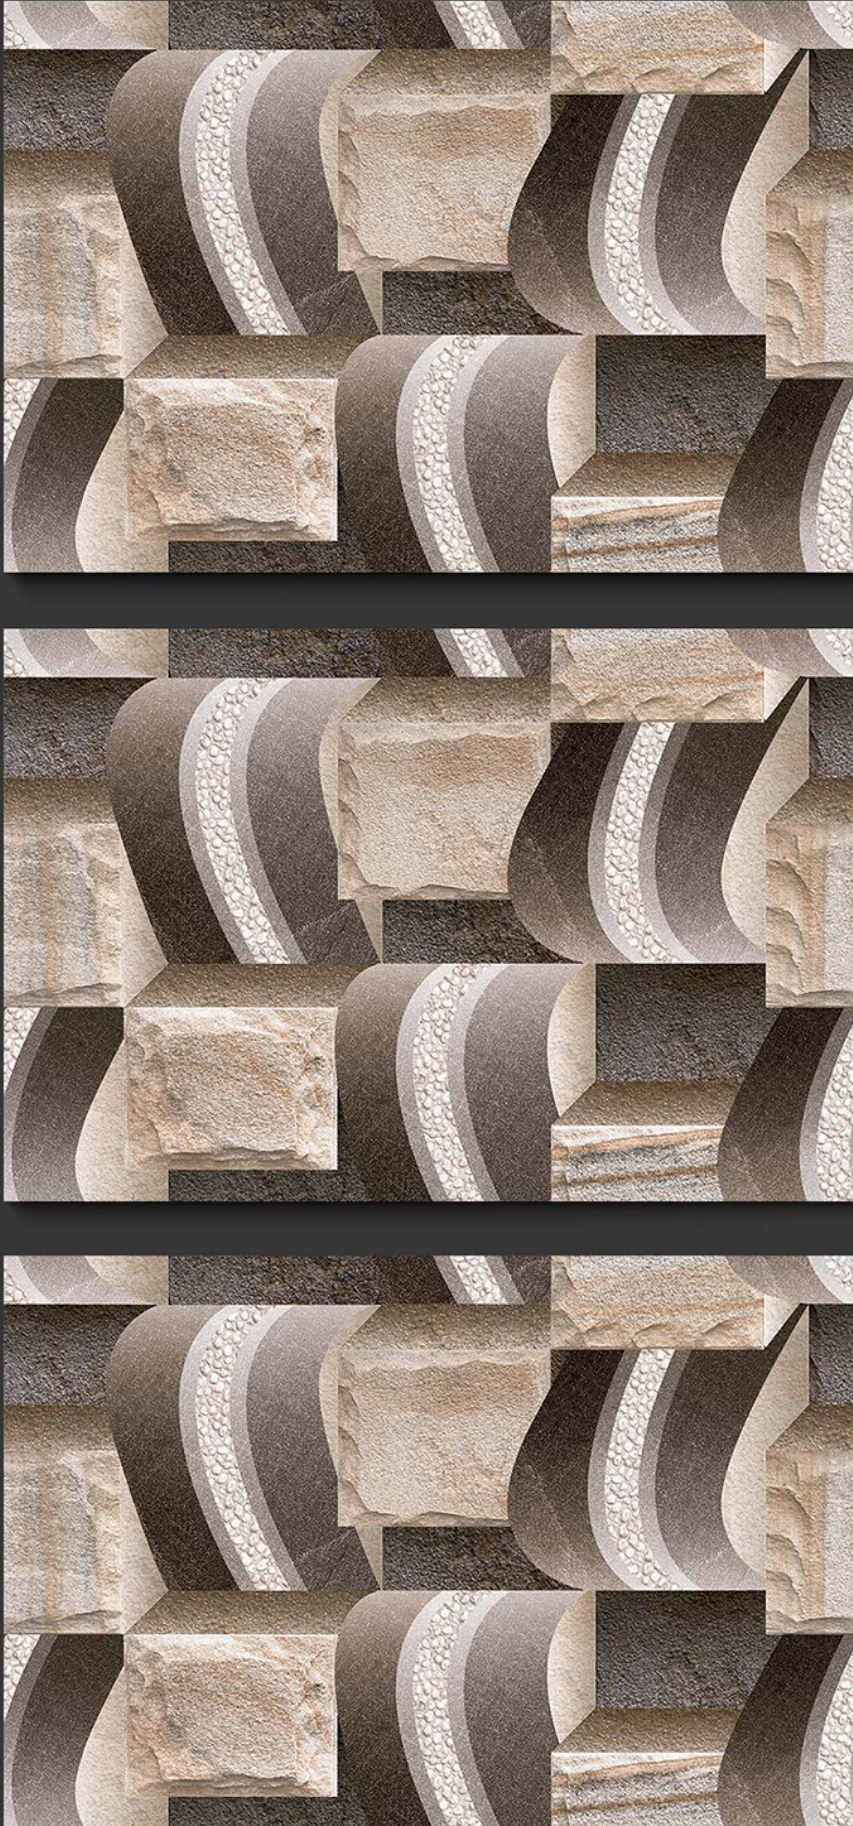

DIGITAL
WALL TILES
300X450MM GLOSSY

VIVANTA
CERAMIC PVT. LTD

3
D

E
L
E
V
A
T
I
O
N

GLOSSY

WATERPROOF

WALL

CORRECT
RECTIFIED

3D

HIGH
DEFINATION

EL-3506

WWW.VIVANTACERAMIC.COM