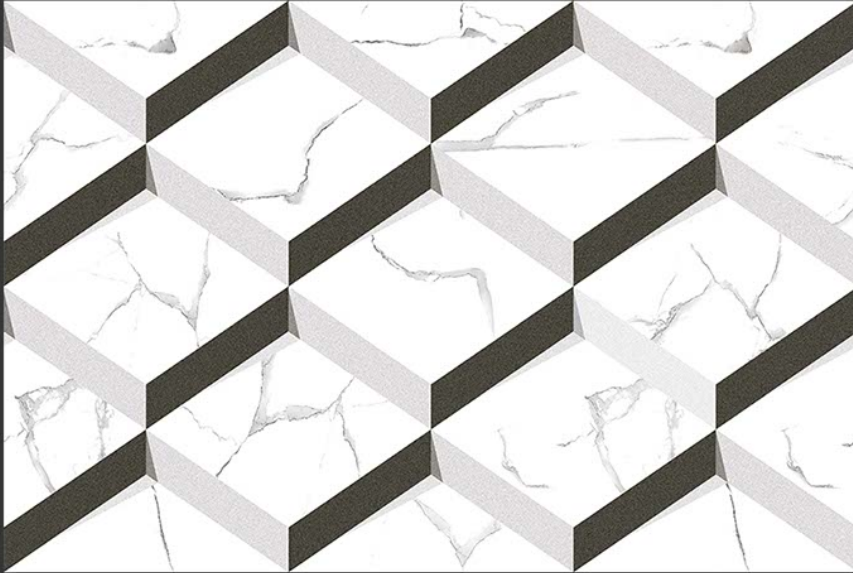

DIGITAL
WALL TILES
300X450MM GLOSSY

VIVANTA
CERAMIC PVT. LTD

3
D
E
L
E
V
A
T
I
O
N

GLOSSY

WATERPROOF

WALL

CORRECT
RECTIFIED

3D

HIGH
DEFINATION

EL-3507