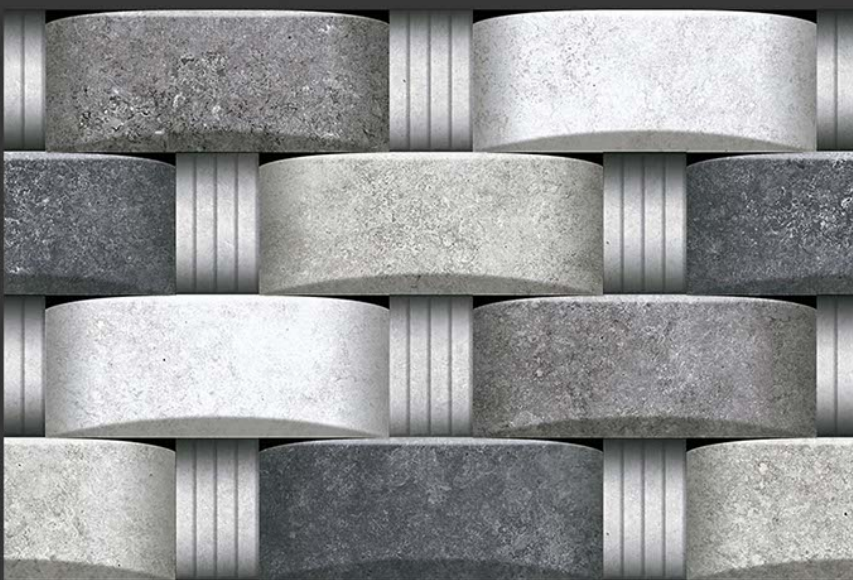

DIGITAL
WALL TILES

300X450MM GLOSSY ELIVATION

VIVANTA
CERAMIC PVT. LTD

EL-3641

GLOSSY

WATERPROOF

WALL

CORRECT
RECTIFIED

3D

HIGH
DEFINATION

WWW.VIVANTACERAMIC.COM