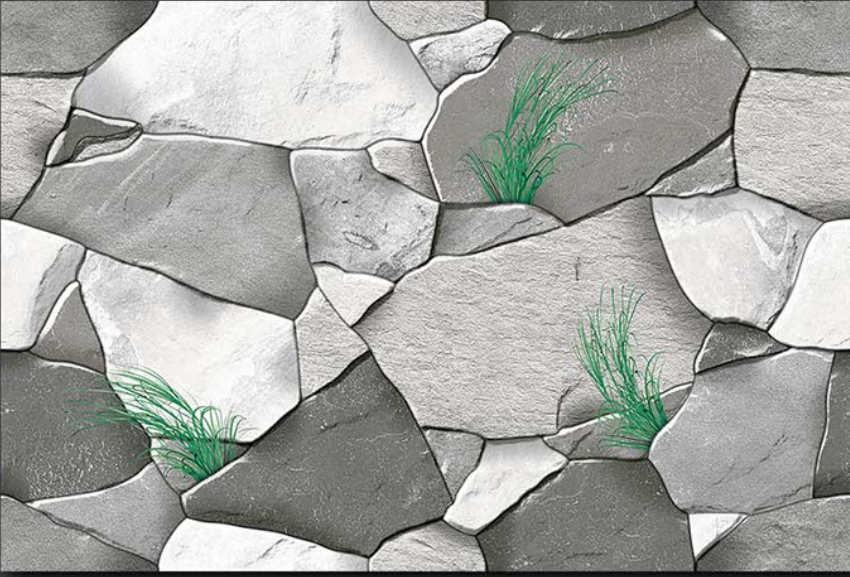

DIGITAL
WALL TILES

300X450MM GLOSSY ELIVATION

VIVANTA
CERAMIC PVT . LTD

EL-3614

GLOSSY

WATERPROOF

WALL

CORRECT
RECTIFIED

3D

HIGH
DEFINATION

WWW.VIVANTACERAMIC.COM