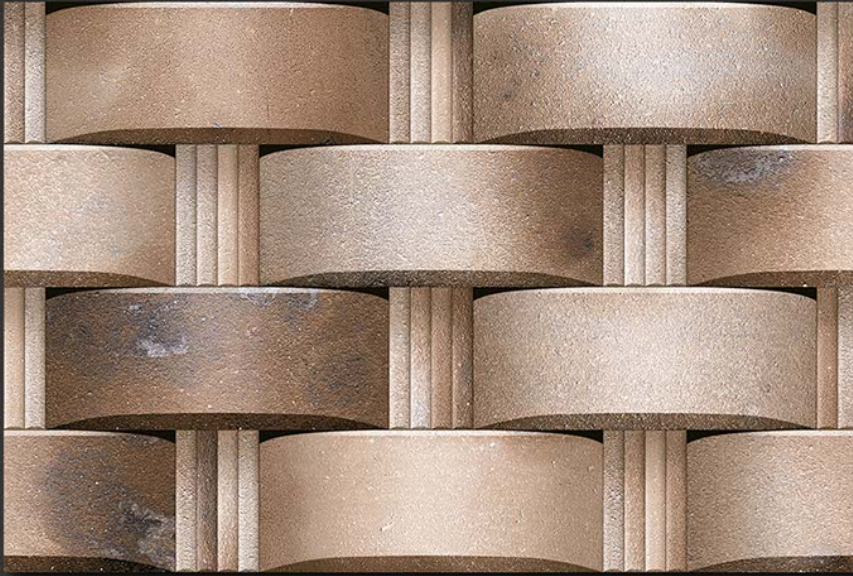

DIGITAL
WALL TILES

300X450MM GLOSSY ELIVATION

VIVANTA
CERAMIC PVT. LTD

R
A
N
D
O
M
E

D
E
S
I
G
N

GLOSSY

WATERPROOF

WALL

CORRECT
RECTIFIED

3D

HIGH
DEFINATION

EL-3638

WWW.VIVANTACERAMIC.COM