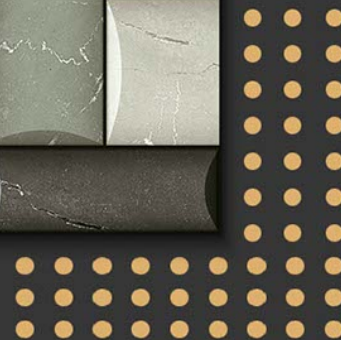

GLOSSY

WATERPROOF

WALL

CORRECT
RECTIFIED

3D

HIGH
DEFINATION

WWW.VIVANTACERAMIC.COM