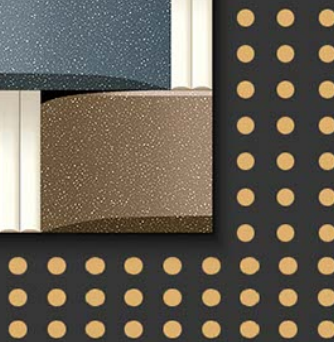

GLOSSY

WATERPROOF

WALL

CORRECT  
RECTIFIED

3D

HIGH  
DEFINATION

EL-3640

[WWW.VIVANTACERAMIC.COM](http://WWW.VIVANTACERAMIC.COM)