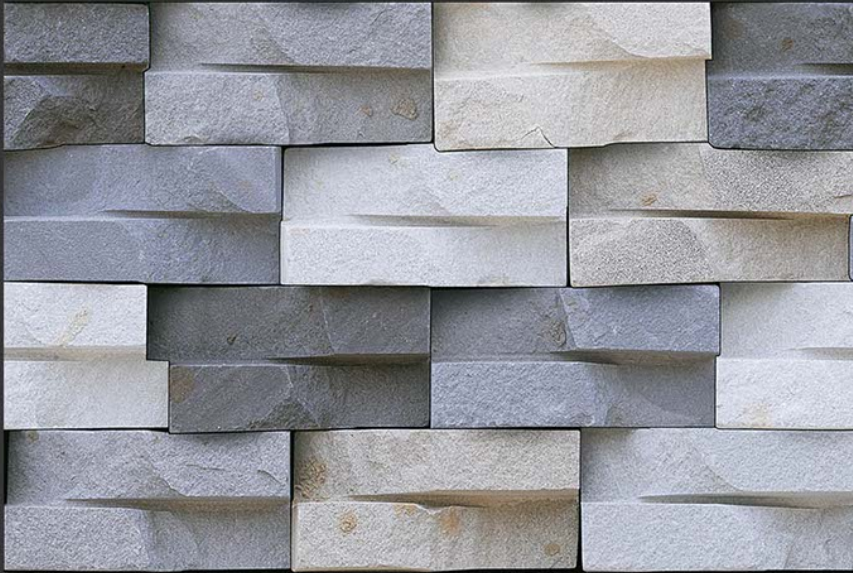

DIGITAL
WALL TILES

300X450MM GLOSSY ELIVATION

VIVANTA
CERAMIC PVT. LTD

R
A
N
D
O
M
E

D
E
S
I
G
N

GLOSSY

WATERPROOF

WALL

CORRECT
RECTIFIED

3D

HIGH
DEFINATION

EL-3630