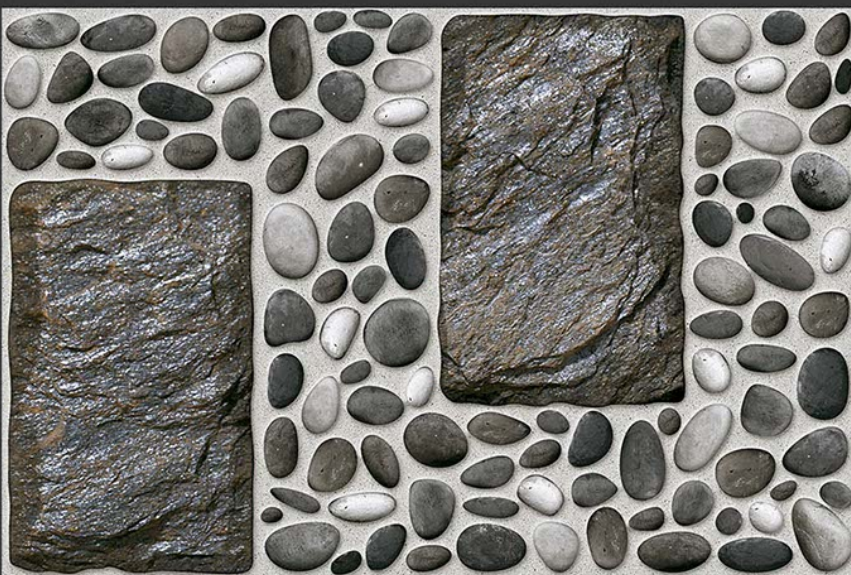

DIGITAL
WALL TILES

300X450MM GLOSSY ELIVATION

VIVANTA
CERAMIC PVT . LTD

EL-3607

GLOSSY

WATERPROOF

WALL

CORRECT
RECTIFIED

3D

HIGH
DEFINATION

WWW.VIVANTACERAMIC.COM