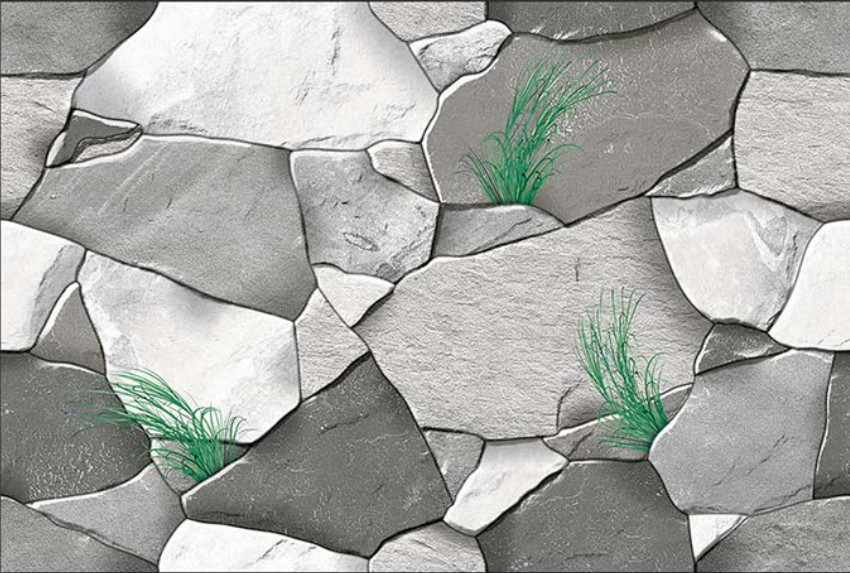

DIGITAL
WALL TILES

300X450MM GLOSSY ELIVATION

VIVANTA
CERAMIC PVT . LTD

EL-3614

GLOSSY

WATERPROOF

WALL

CORRECT
RECTIFIED

3D

HIGH
DEFINATION

WWW.VIVANTACERAMIC.COM