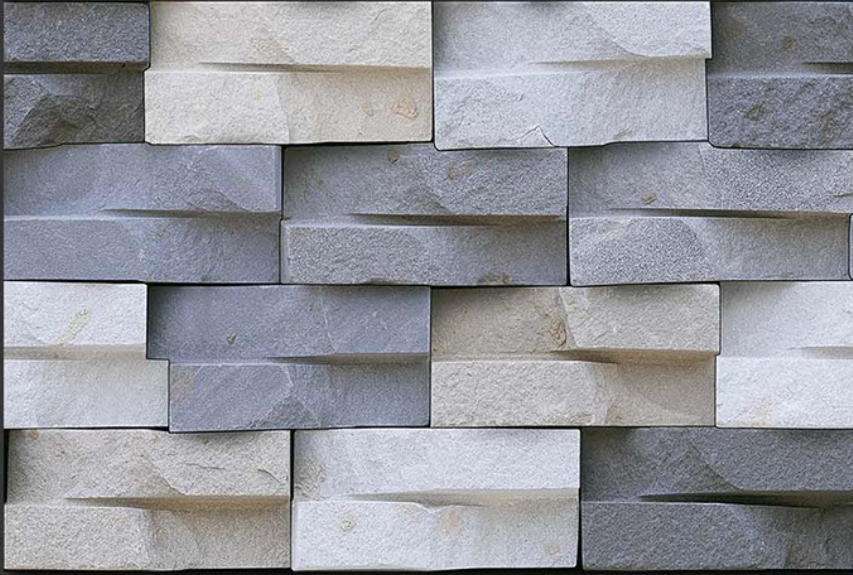

DIGITAL
WALL TILES

300X450MM GLOSSY ELIVATION

VIVANTA
CERAMIC PVT. LTD

R
A
N
D
O
M
E

D
E
S
I
G
N

GLOSSY

WATERPROOF

WALL

CORRECT
RECTIFIED

3D

HIGH
DEFINATION

EL-3630