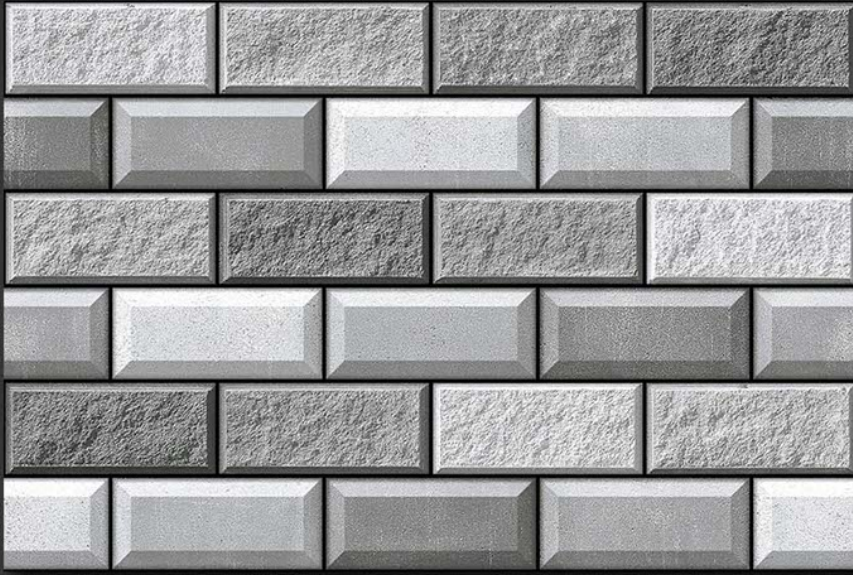

DIGITAL
WALL TILES

300X450MM GLOSSY ELIVATION

VIVANTA
CERAMIC PVT . LTD

EL-3608

GLOSSY

WATERPROOF

WALL

CORRECT
RECTIFIED

3D

HIGH
DEFINATION

WWW.VIVANTACERAMIC.COM