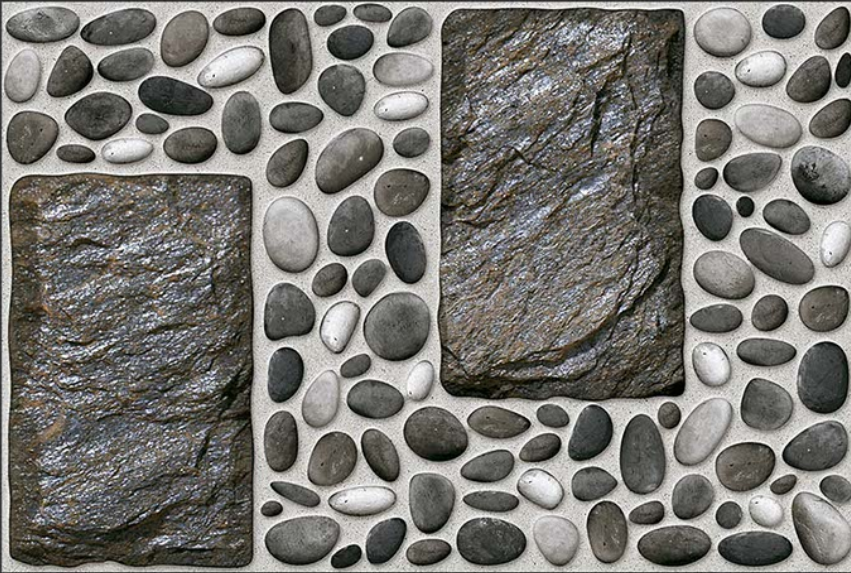

DIGITAL
WALL TILES

300X450MM GLOSSY ELIVATION

VIVANTA
CERAMIC PVT . LTD

EL-3607

GLOSSY

WATERPROOF

WALL

CORRECT
RECTIFIED

3D

HIGH
DEFINATION

WWW.VIVANTACERAMIC.COM