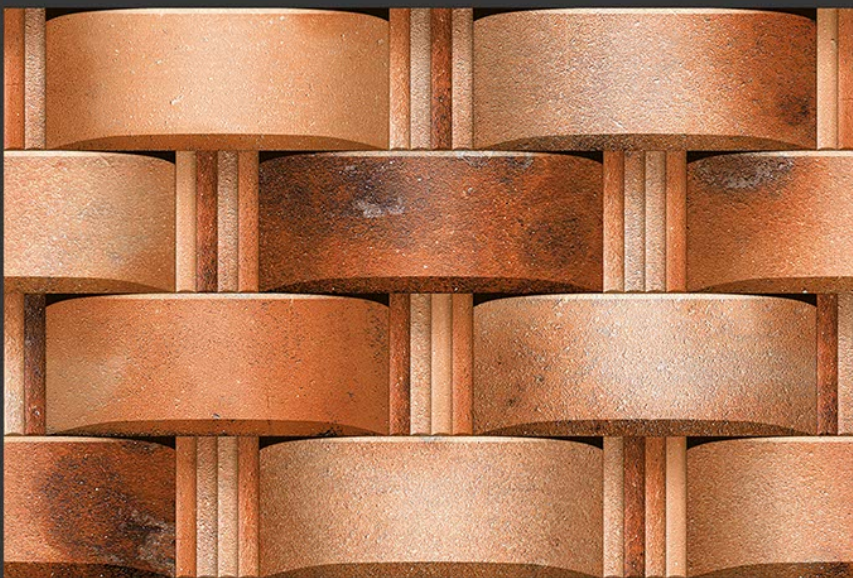

DIGITAL
WALL TILES

300X450MM GLOSSY ELIVATION

VIVANTA
CERAMIC PVT. LTD

R
A
N
D
O
M
E

D
E
S
I
G
N

GLOSSY

WATERPROOF

WALL

CORRECT
RECTIFIED

3D

HIGH
DEFINATION

EL-3637

WWW.VIVANTACERAMIC.COM