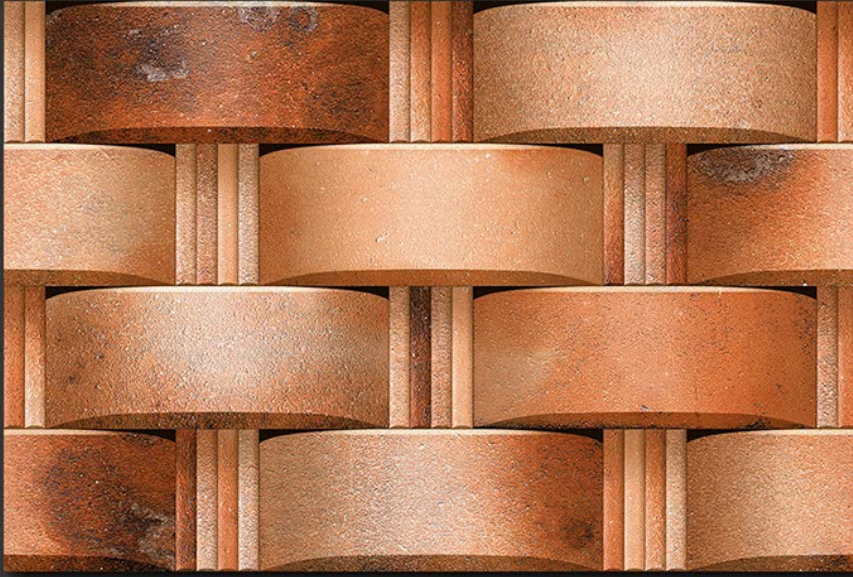

DIGITAL
WALL TILES

300X450MM GLOSSY ELIVATION

VIVANTA
CERAMIC PVT. LTD

R
A
N
D
O
M
E

D
E
S
I
G
N

GLOSSY

WATERPROOF

WALL

CORRECT
RECTIFIED

3D

HIGH
DEFINATION

EL-3637

WWW.VIVANTACERAMIC.COM