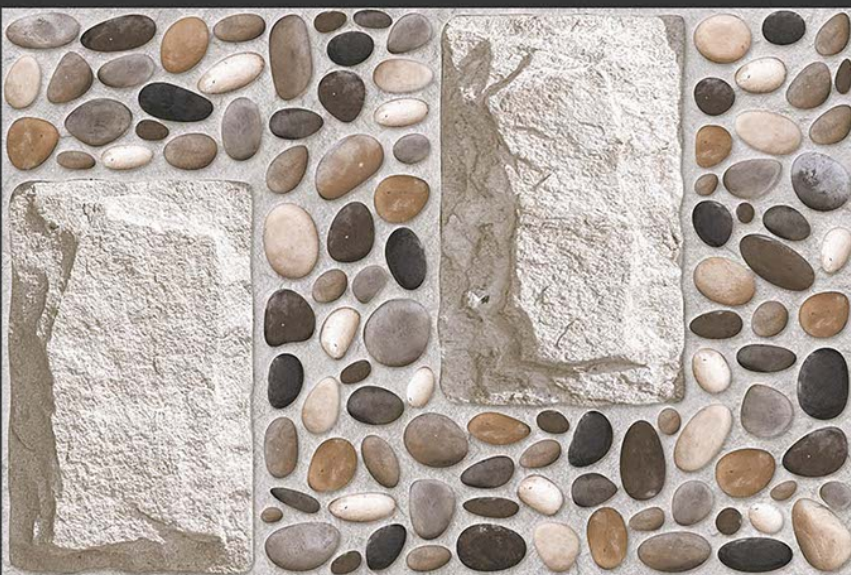

WALL

CORRECT  
RECTIFIED

3D

HIGH  
DEFINATION

[WWW.VIVANTACERAMIC.COM](http://WWW.VIVANTACERAMIC.COM)

DIGITAL  
WALL TILES

300X450MM GLOSSY ELIVATION

  
VIVANTA  
CERAMIC PVT . LTD