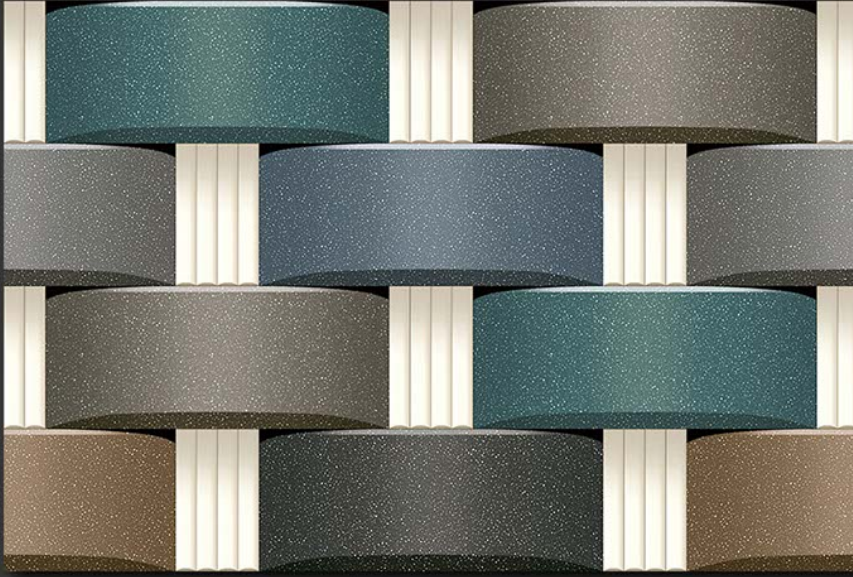

DIGITAL
WALL TILES
300X450MM GLOSSY ELIVATION

VIVANTA
CERAMIC PVT . LTD

R
A
N
D
O
M
E

D
E
S
I
G
N

GLOSSY

WATERPROOF

WALL

CORRECT
RECTIFIED

3D

HIGH
DEFINATION

EL-3640