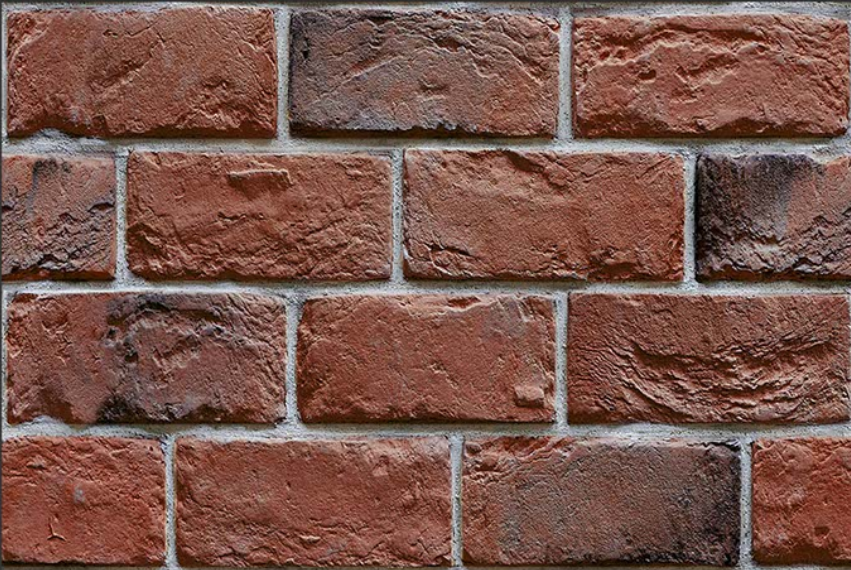

DIGITAL
WALL TILES

300X450MM GLOSSY ELIVATION

VIVANTA
CERAMIC PVT. LTD

EL-3673

GLOSSY

WATERPROOF

WALL

CORRECT
RECTIFIED

3D

HIGH
DEFINATION

WWW.VIVANTACERAMIC.COM