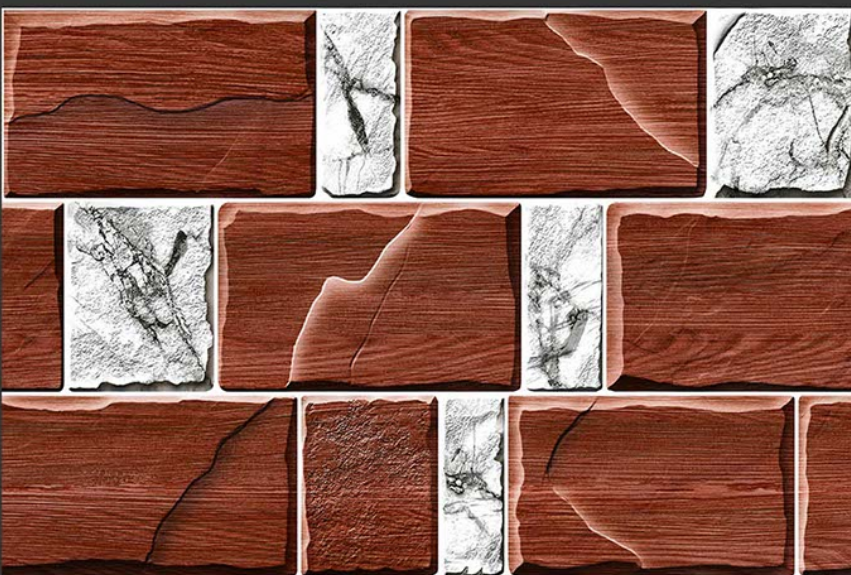

DIGITAL
WALL TILES

300X450MM GLOSSY ELIVATION

VIVANTA
CERAMIC PVT. LTD

EL-3677

GLOSSY

WATERPROOF

WALL

CORRECT
RECTIFIED

3D

HIGH
DEFINATION

WWW.VIVANTACERAMIC.COM