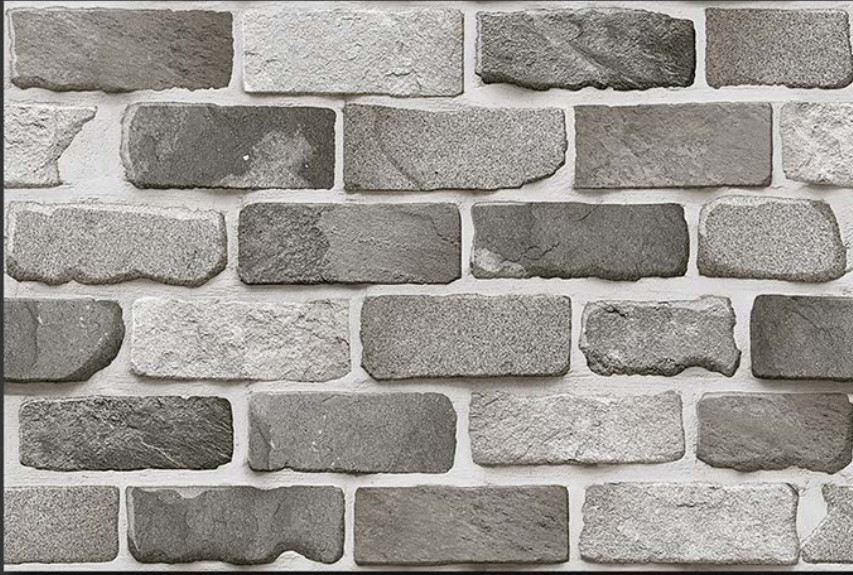

DIGITAL
WALL TILES

300X450MM GLOSSY ELIVATION

VIVANTA
CERAMIC PVT. LTD

R
A
N
D
O
M
E

D
E
S
I
G
N

GLOSSY

WATERPROOF

WALL

CORRECT
RECTIFIED

3D

HIGH
DEFINATION

EL-3650

WWW.VIVANTACERAMIC.COM