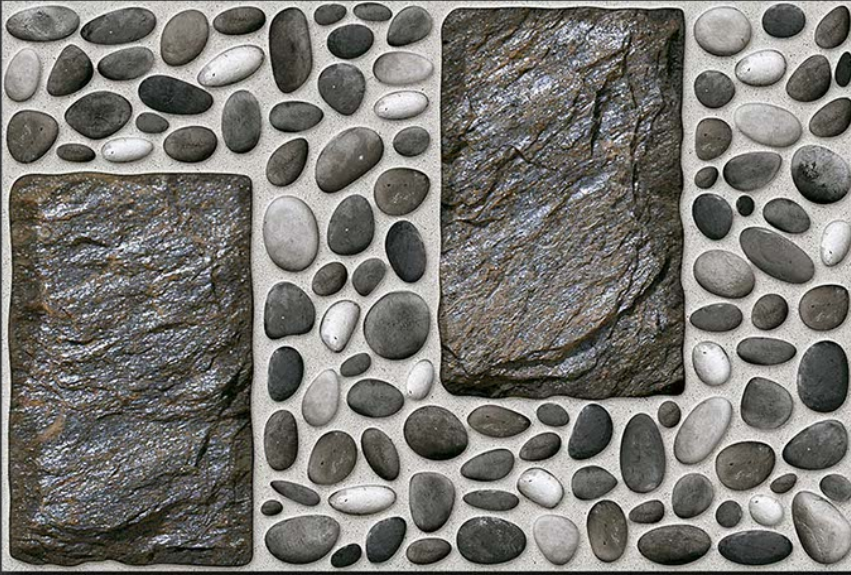

DIGITAL
WALL TILES

300X450MM GLOSSY ELIVATION

VIVANTA
CERAMIC PVT . LTD

EL-3607

GLOSSY

WATERPROOF

WALL

CORRECT
RECTIFIED

3D

HIGH
DEFINATION

WWW.VIVANTACERAMIC.COM