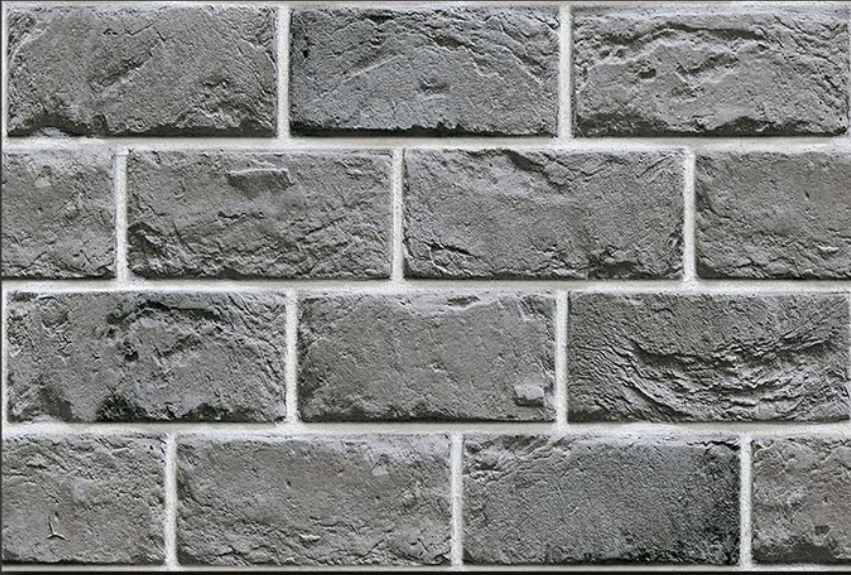

DIGITAL
WALL TILES

300X450MM GLOSSY ELIVATION

VIVANTA
CERAMIC PVT. LTD

EL-3672

GLOSSY

WATERPROOF

WALL

CORRECT
RECTIFIED

3D

HIGH
DEFINATION

WWW.VIVANTACERAMIC.COM