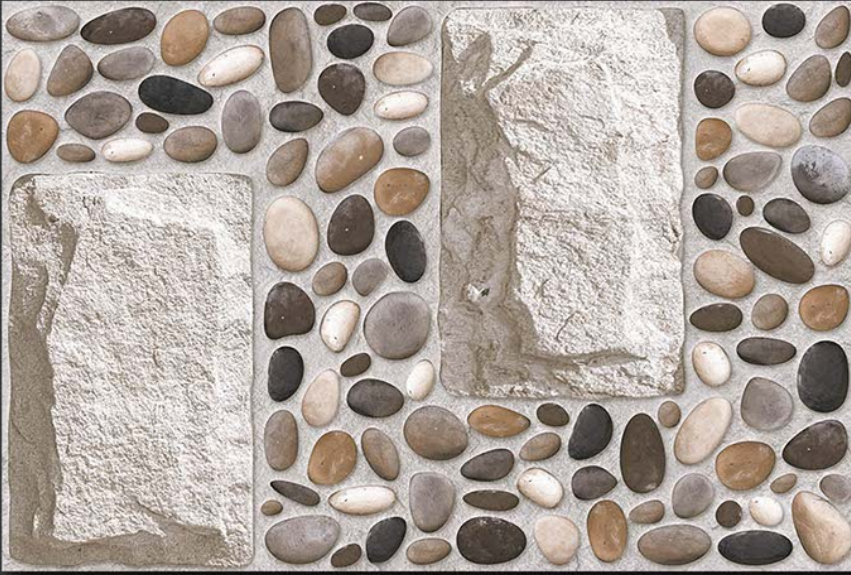

WALL

CORRECT  
RECTIFIED

3D

HIGH  
DEFINATION

[WWW.VIVANTACERAMIC.COM](http://WWW.VIVANTACERAMIC.COM)

DIGITAL  
WALL TILES

300X450MM GLOSSY ELIVATION

  
VIVANTA  
CERAMIC PVT . LTD