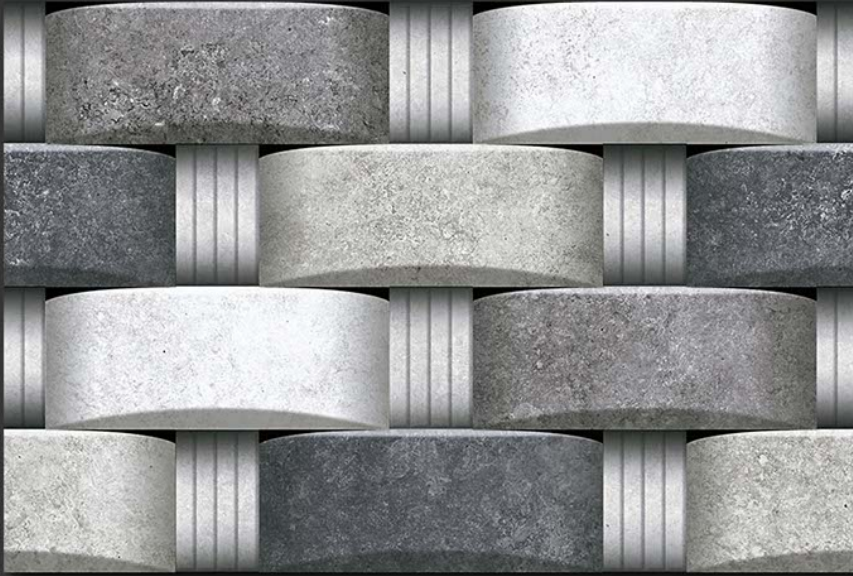

DIGITAL
WALL TILES

300X450MM GLOSSY ELIVATION

VIVANTA
CERAMIC PVT. LTD

EL-3641

GLOSSY

WATERPROOF

WALL

CORRECT
RECTIFIED

3D

HIGH
DEFINATION

WWW.VIVANTACERAMIC.COM