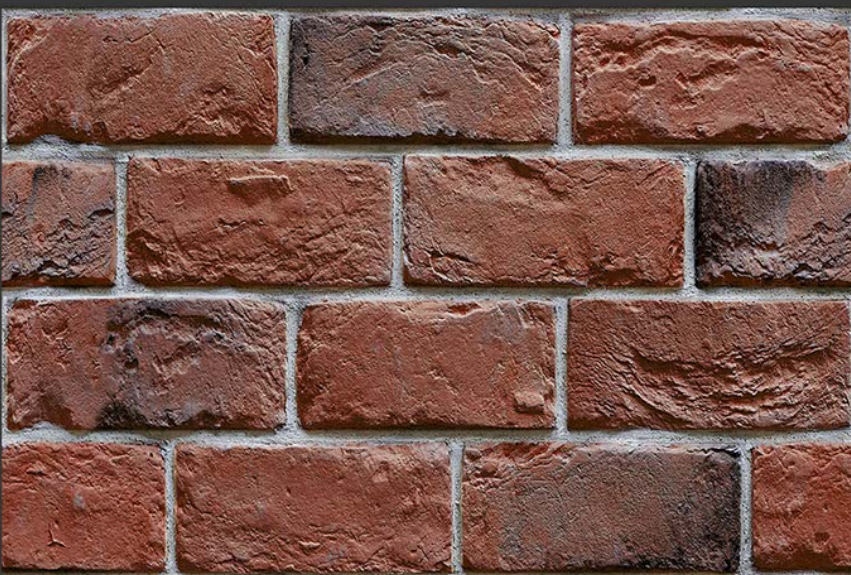

DIGITAL
WALL TILES

300X450MM GLOSSY ELIVATION

VIVANTA
CERAMIC PVT. LTD

EL-3673

GLOSSY

WATERPROOF

WALL

CORRECT
RECTIFIED

3D

HIGH
DEFINATION

WWW.VIVANTACERAMIC.COM