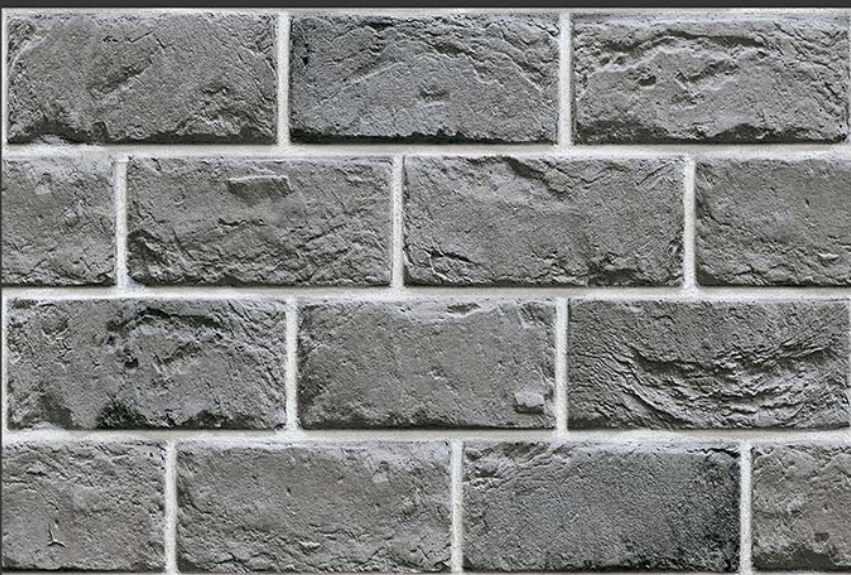

DIGITAL
WALL TILES

300X450MM GLOSSY ELIVATION

VIVANTA
CERAMIC PVT. LTD

EL-3672

GLOSSY

WATERPROOF

WALL

CORRECT
RECTIFIED

3D

HIGH
DEFINATION

WWW.VIVANTACERAMIC.COM