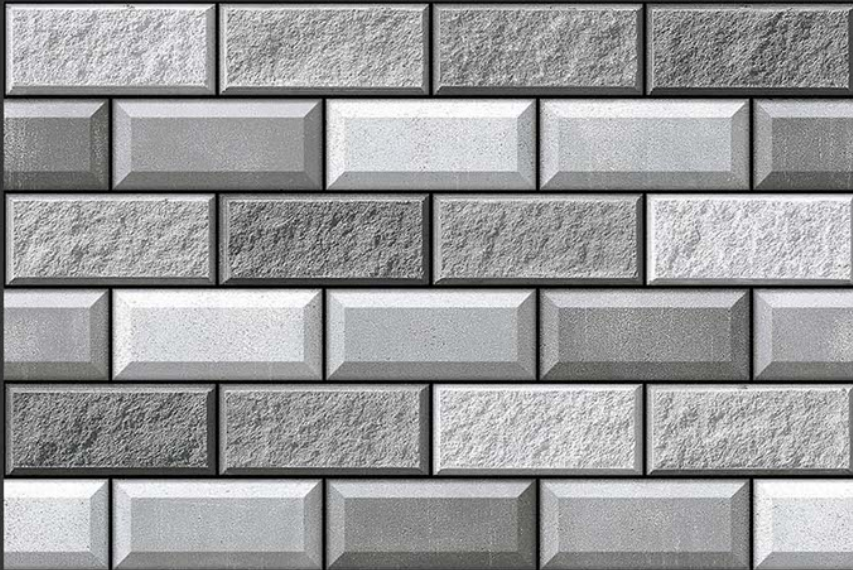

DIGITAL
WALL TILES

300X450MM GLOSSY ELIVATION

VIVANTA
CERAMIC PVT . LTD

EL-3608

GLOSSY

WATERPROOF

WALL

CORRECT
RECTIFIED

3D

HIGH
DEFINATION

WWW.VIVANTACERAMIC.COM