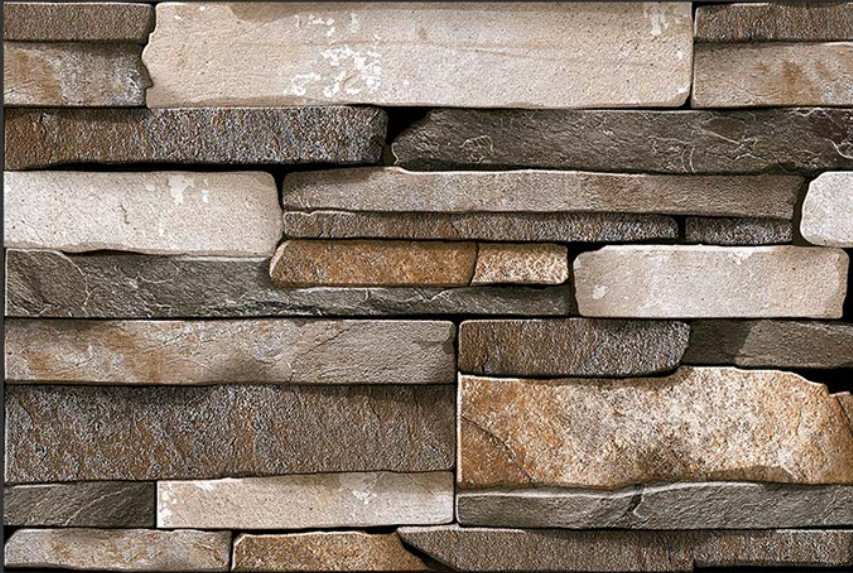

DIGITAL
WALL TILES

300X450MM GLOSSY ELIVATION

VIVANTA
CERAMIC PVT . LTD

R
A
N
D
O
M
E

D
E
S
I
G
N

GLOSSY

WATERPROOF

WALL

CORRECT
RECTIFIED

3D

HIGH
DEFINATION

EL-3646

WWW.VIVANTACERAMIC.COM