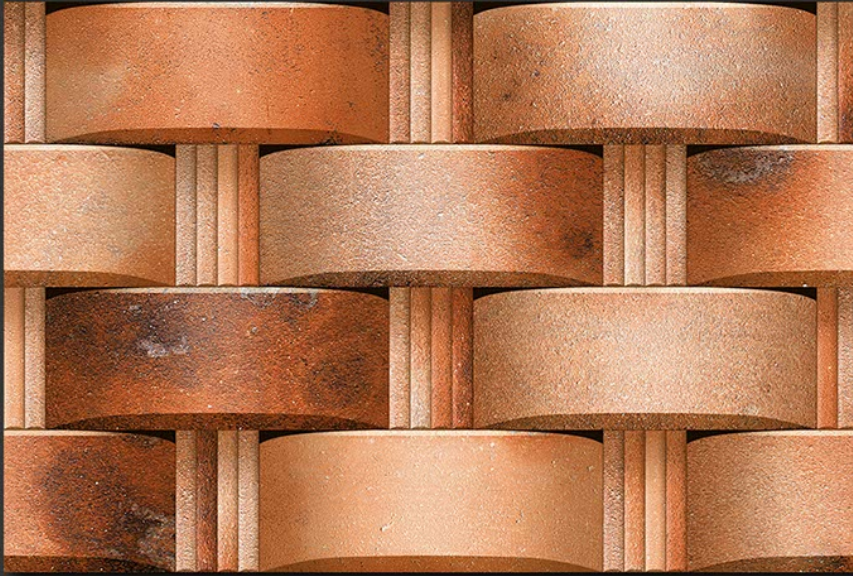

DIGITAL
WALL TILES

300X450MM GLOSSY ELIVATION

VIVANTA
CERAMIC PVT. LTD

R
A
N
D
O
M
E

D
E
S
I
G
N

GLOSSY

WATERPROOF

WALL

CORRECT
RECTIFIED

3D

HIGH
DEFINATION

EL-3637

WWW.VIVANTACERAMIC.COM