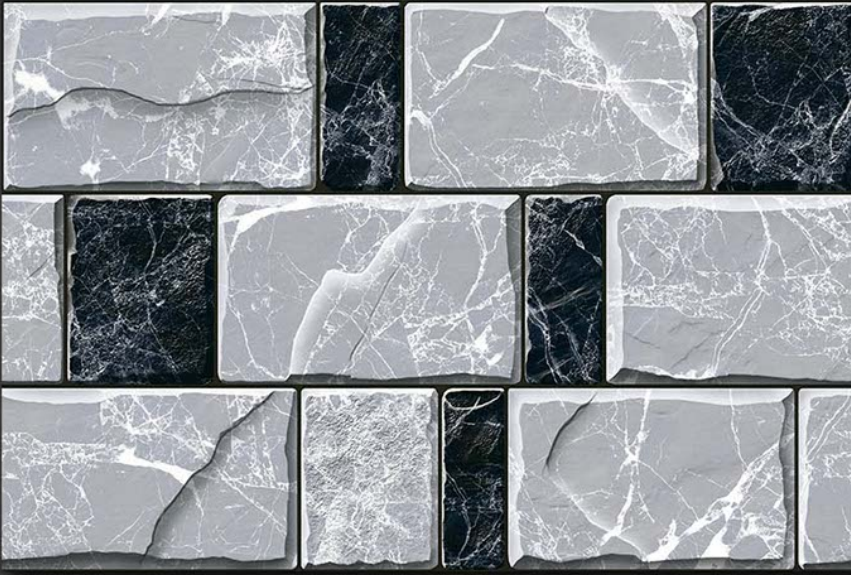

DIGITAL
WALL TILES

300X450MM GLOSSY ELIVATION

VIVANTA
CERAMIC PVT. LTD

EL-3676