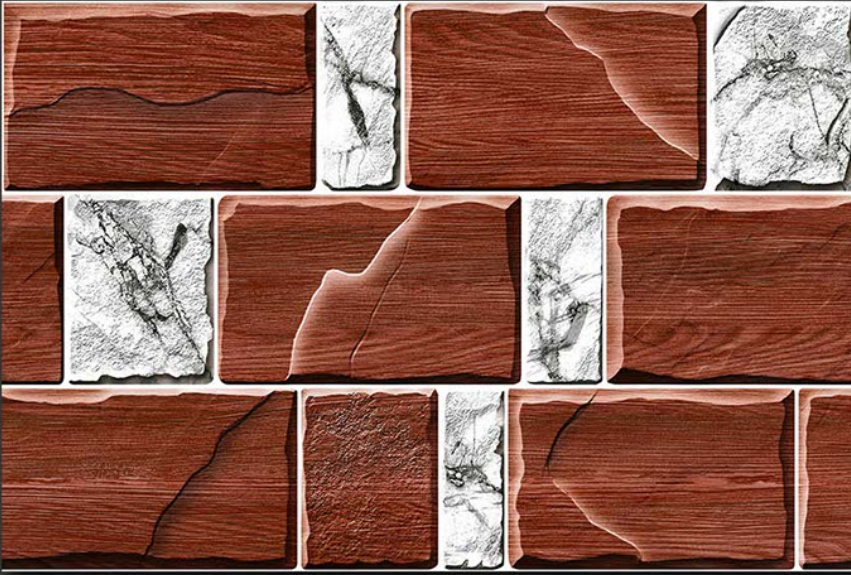

DIGITAL
WALL TILES

300X450MM GLOSSY ELIVATION

VIVANTA
CERAMIC PVT. LTD

EL-3677

GLOSSY

WATERPROOF

WALL

CORRECT
RECTIFIED

3D

HIGH
DEFINATION

WWW.VIVANTACERAMIC.COM