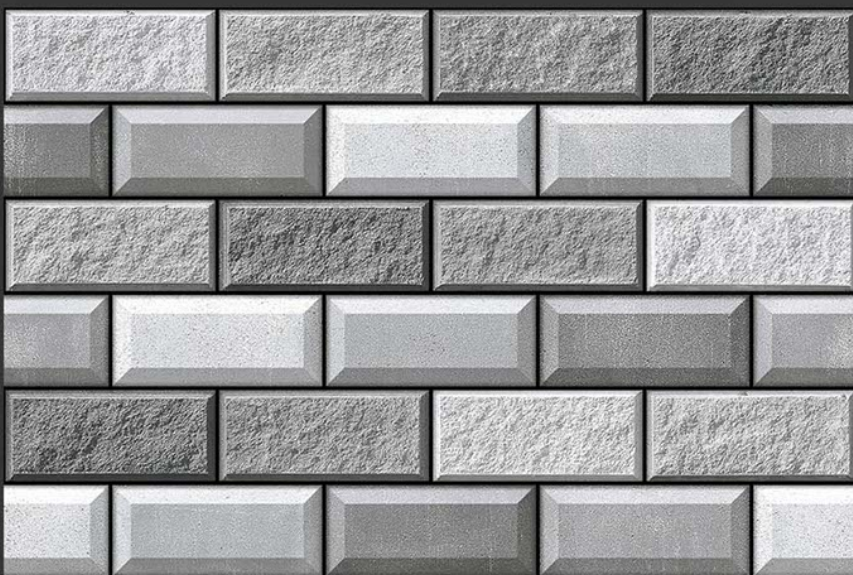

DIGITAL
WALL TILES

300X450MM GLOSSY ELIVATION

VIVANTA
CERAMIC PVT . LTD

EL-3608

GLOSSY

WATERPROOF

WALL

CORRECT
RECTIFIED

3D

HIGH
DEFINATION

WWW.VIVANTACERAMIC.COM