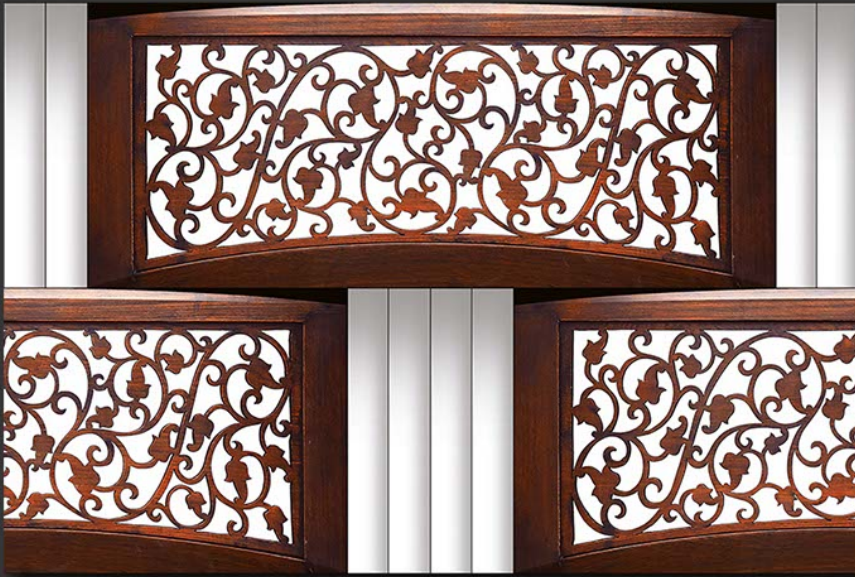

DIGITAL
WALL TILES

300X450MM GLOSSY ELIVATION

VIVANTA
CERAMIC PVT . LTD

EL-3663

GLOSSY

WATERPROOF

WALL

CORRECT
RECTIFIED

3D

HIGH
DEFINATION

WWW.VIVANTACERAMIC.COM