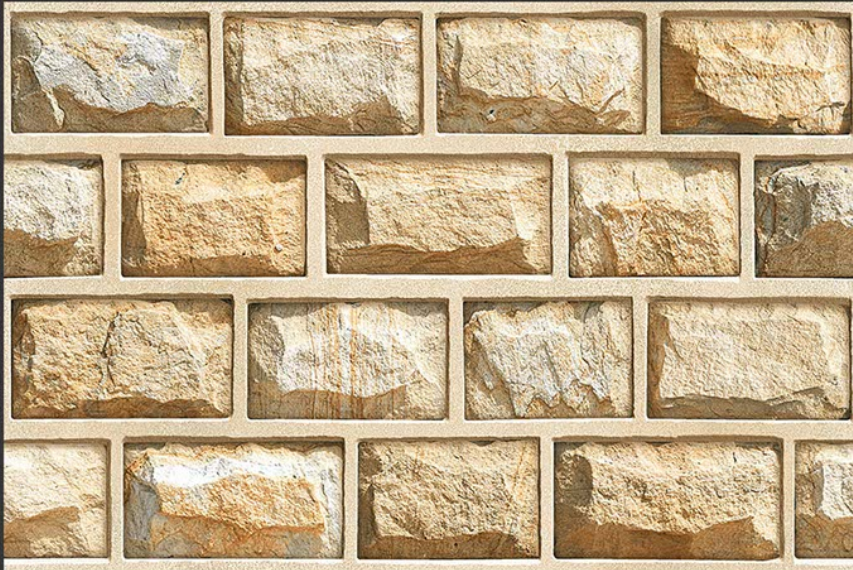

DIGITAL
WALL TILES

300X450MM GLOSSY ELIVATION

VIVANTA
CERAMIC PVT. LTD

R
A
N
D
O
M
E

D
E
S
I
G
N

GLOSSY

WATERPROOF

WALL

CORRECT
RECTIFIED

3D

HIGH
DEFINATION

EL-3654

WWW.VIVANTACERAMIC.COM