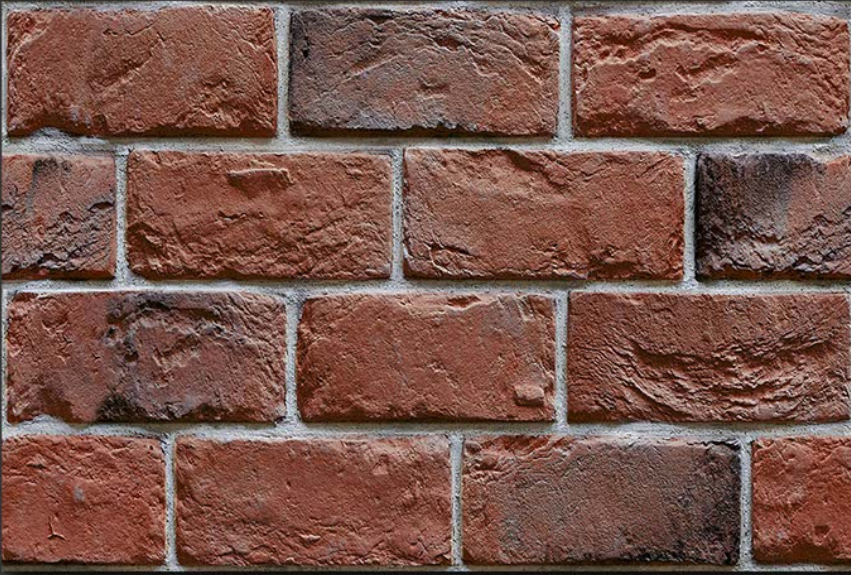

DIGITAL
WALL TILES

300X450MM GLOSSY ELIVATION

VIVANTA
CERAMIC PVT. LTD

EL-3673

GLOSSY

WATERPROOF

WALL

CORRECT
RECTIFIED

3D

HIGH
DEFINATION

WWW.VIVANTACERAMIC.COM