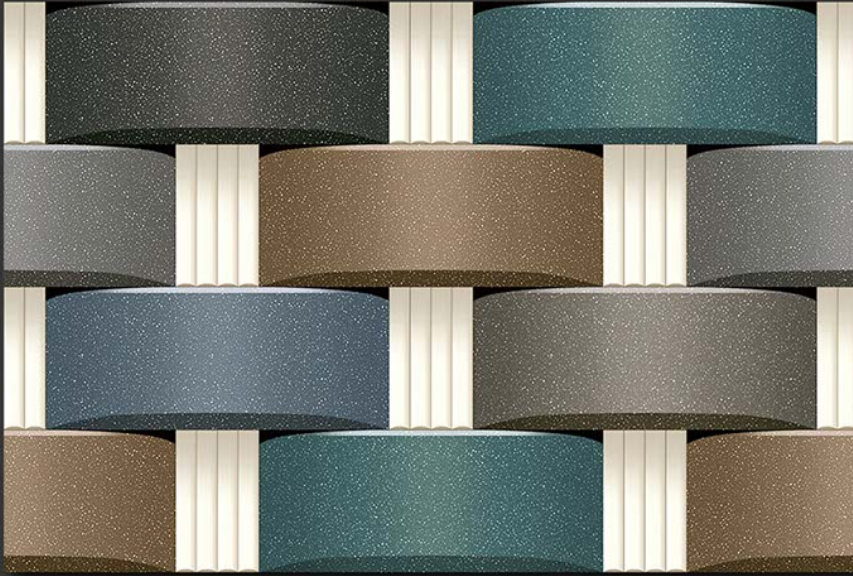

DIGITAL
WALL TILES
300X450MM GLOSSY ELIVATION

VIVANTA
CERAMIC PVT . LTD

R
A
N
D
O
M
E

D
E
S
I
G
N

GLOSSY

WATERPROOF

WALL

CORRECT
RECTIFIED

3D

HIGH
DEFINATION

EL-3640