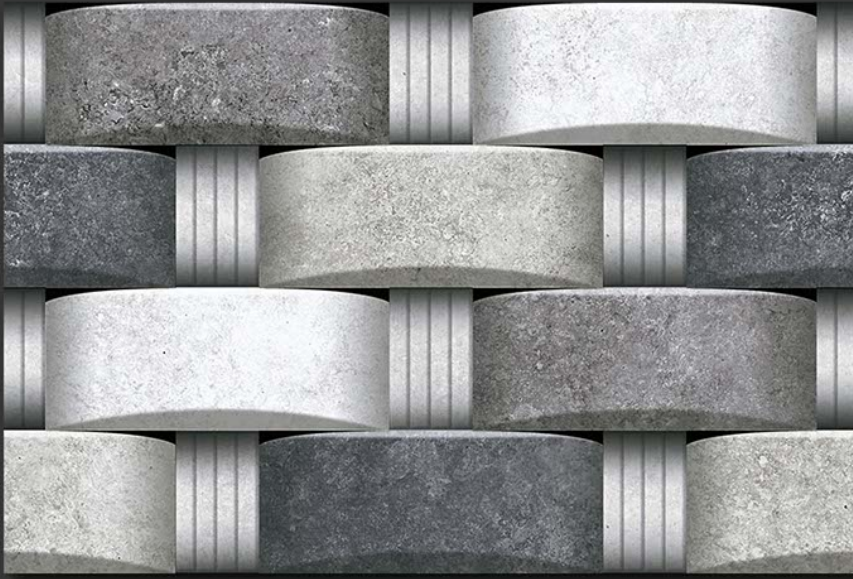

DIGITAL
WALL TILES

300X450MM GLOSSY ELIVATION

VIVANTA
CERAMIC PVT. LTD

EL-3641

GLOSSY

WATERPROOF

WALL

CORRECT
RECTIFIED

3D

HIGH
DEFINATION

WWW.VIVANTACERAMIC.COM