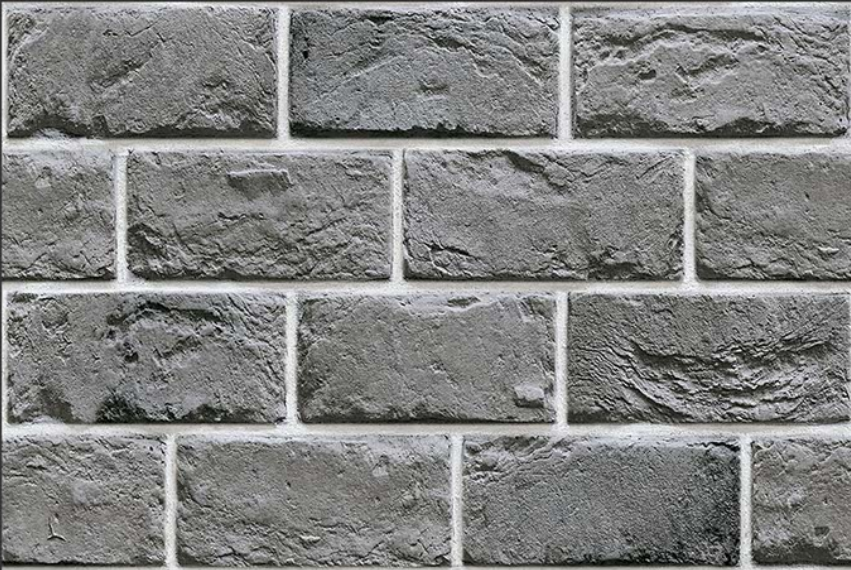

DIGITAL
WALL TILES

300X450MM GLOSSY ELIVATION

VIVANTA
CERAMIC PVT. LTD

EL-3672

GLOSSY

WATERPROOF

WALL

CORRECT
RECTIFIED

3D

HIGH
DEFINATION

WWW.VIVANTACERAMIC.COM