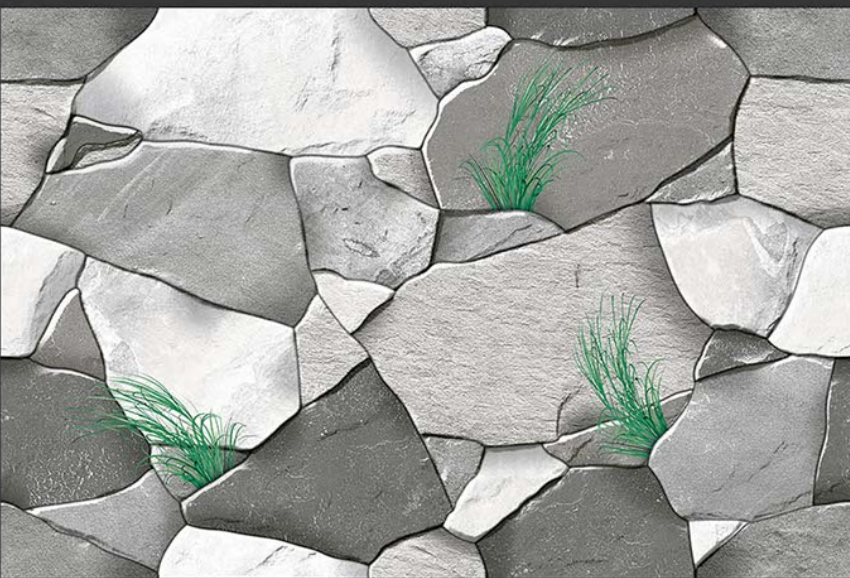

DIGITAL
WALL TILES

300X450MM GLOSSY ELIVATION

VIVANTA
CERAMIC PVT . LTD

EL-3614

GLOSSY

WATERPROOF

WALL

CORRECT
RECTIFIED

3D

HIGH
DEFINATION

WWW.VIVANTACERAMIC.COM