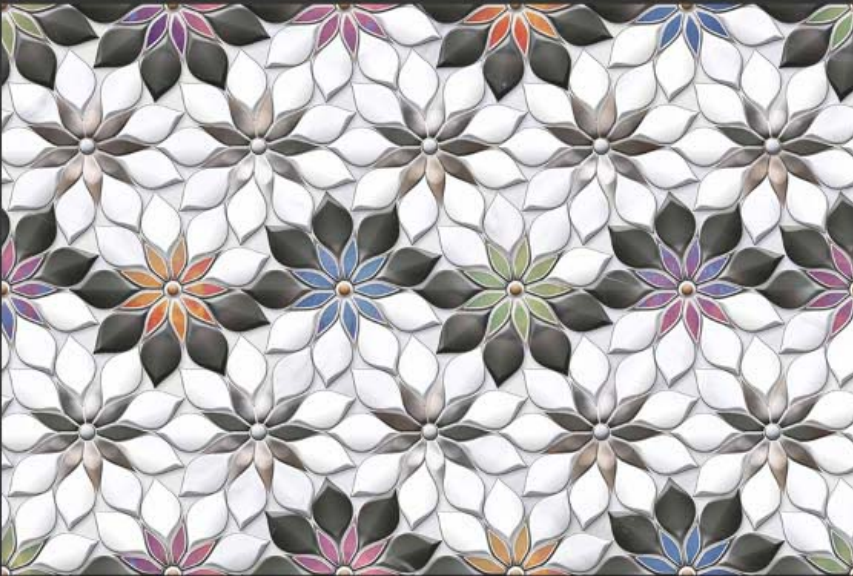

DIGITAL
WALL TILES
300X450MM GLOSSY

VIVANTA
CERAMIC PVT. LTD

3703-AHL

GLOSSY

WATERPROOF

WALL

CORRECT
RECTIFIED

3D

HIGH
DEFINATION

WWW.VIVANTACERAMIC.COM