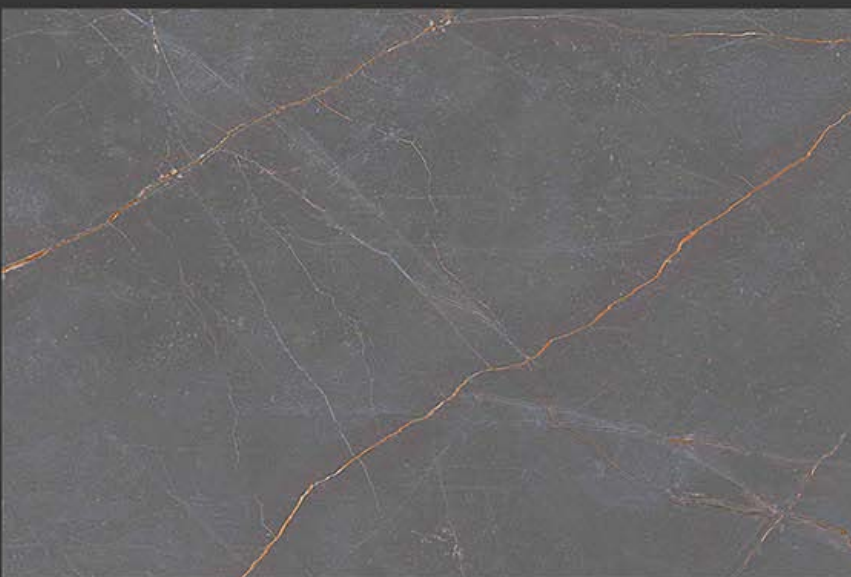

3706-D

GLOSSY

WATERPROOF

WALL

CORRECT
RECTIFIED

3D

HIGH
DEFINATION

WWW.VIVANTACERAMIC.COM