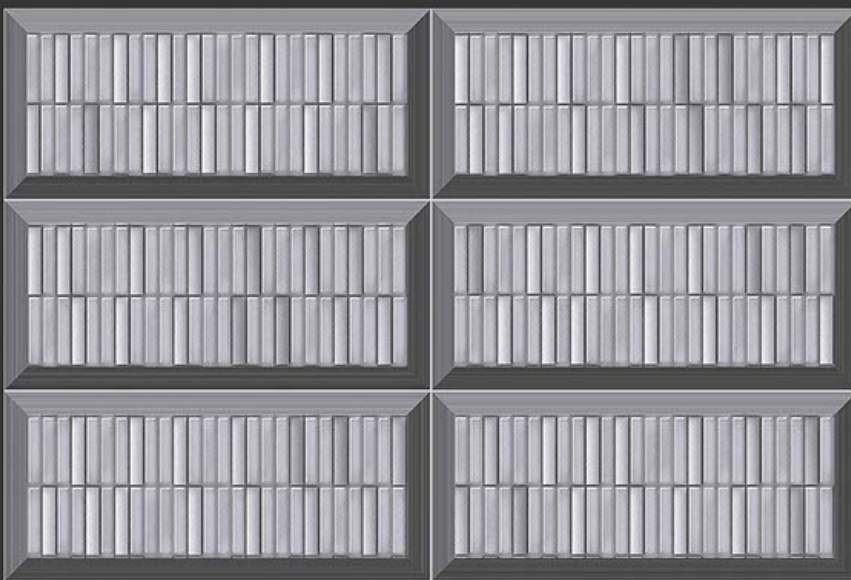

3D

HIGH
DEFINATION

WWW.VIVANTACERAMIC.COM

DIGITAL
WALL TILES
300X450MM GLOSSY

VIVANTA
CERAMIC PVT. LTD

3786-L

3786-AHL

3786-D