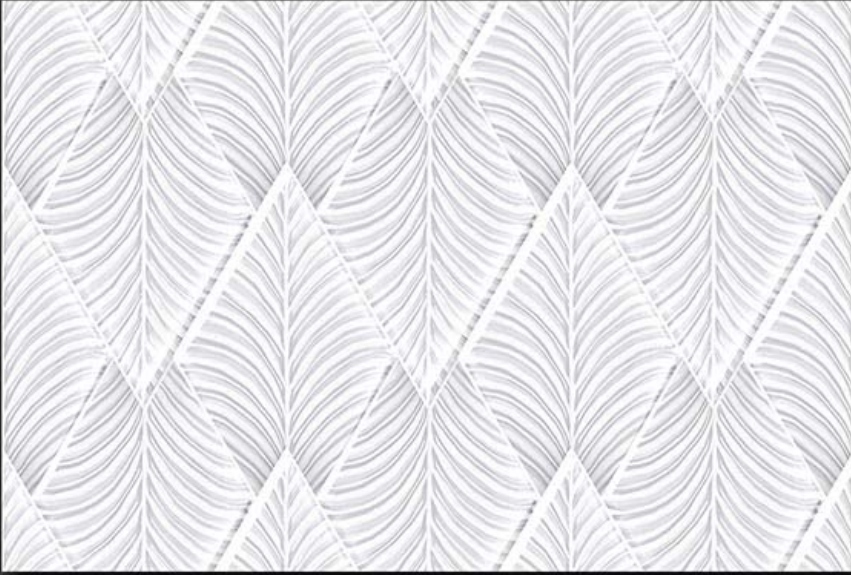

DIGITAL
WALL TILES
300X450MM GLOSSY

VIVANTA
CERAMIC PVT. LTD

3760-L