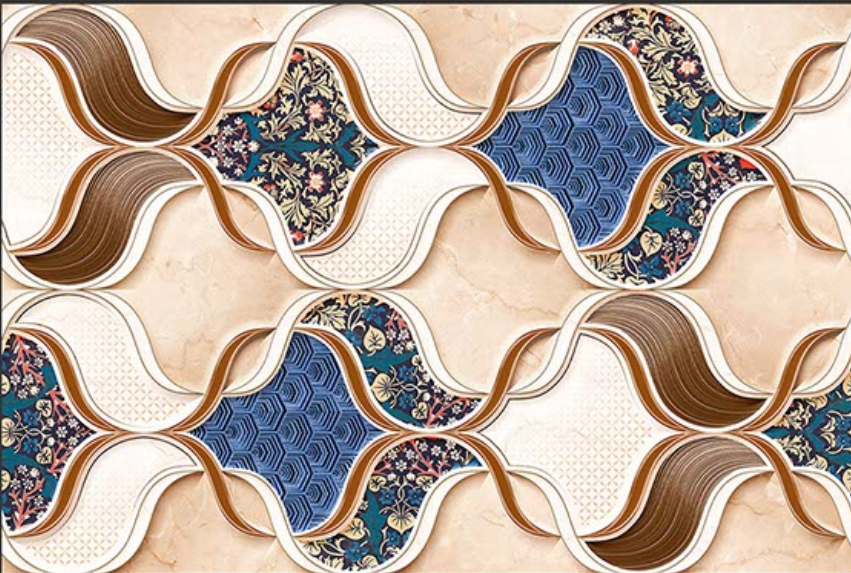

3D

HIGH
DEFINATION

WWW.VIVANTACERAMIC.COM

DIGITAL
WALL TILES
300X450MM GLOSSY

VIVANTA
CERAMIC PVT. LTD

3776-L

3776-AHL

3776-D