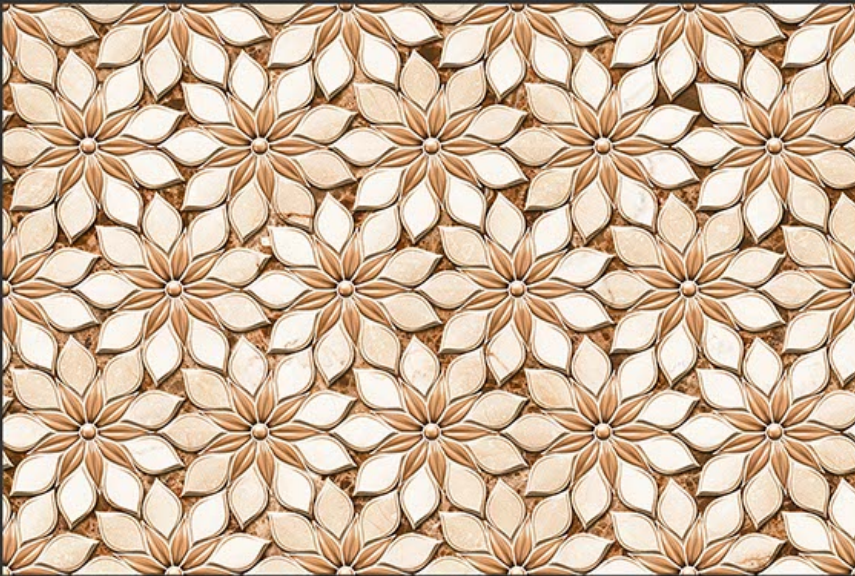

3D

HIGH
DEFINATION

WWW.VIVANTACERAMIC.COM

DIGITAL
WALL TILES
300X450MM GLOSSY

VIVANTA
CERAMIC PVT. LTD

3731-L

3731-AHL

3731-D