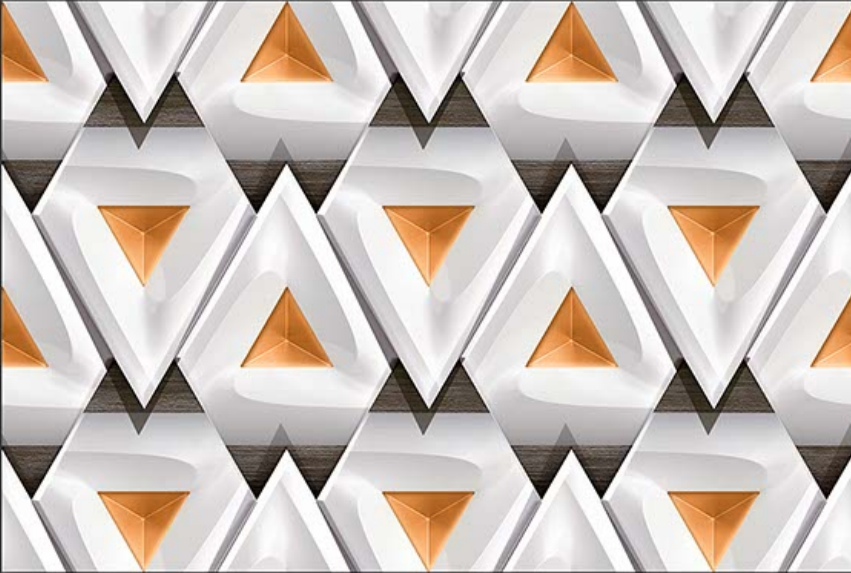

3D

HIGH
DEFINATION

WWW.VIVANTACERAMIC.COM

DIGITAL
WALL TILES
300X450MM GLOSSY

VIVANTA
CERAMIC PVT. LTD

3740-L

3740-AHL

3740-L