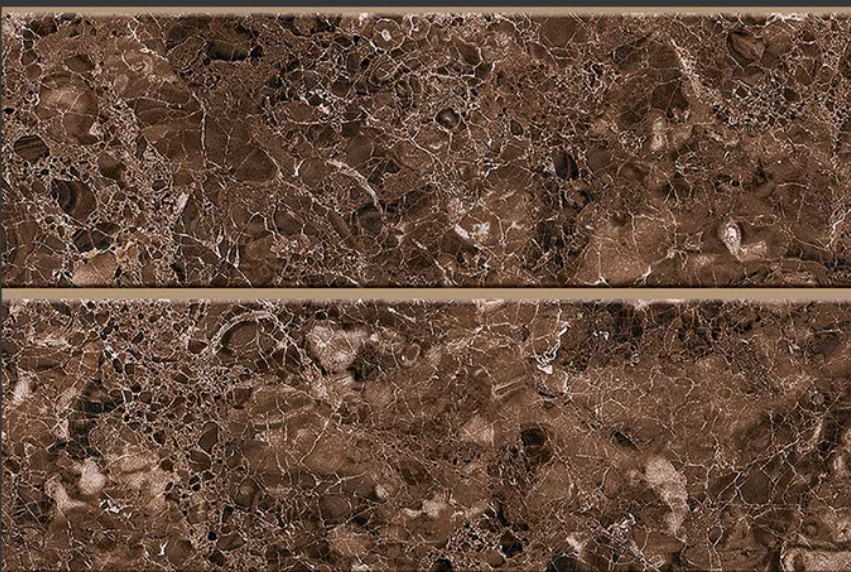

3799-D

GLOSSY

WATERPROOF

WALL

CORRECT
RECTIFIED

3D

HIGH
DEFINATION

WWW.VIVANTACERAMIC.COM