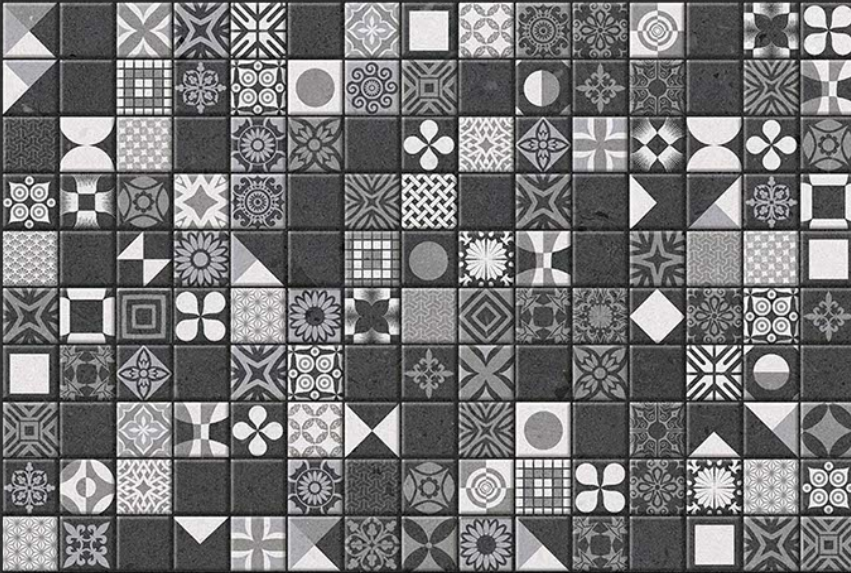

DIGITAL
WALL TILES
300X450MM GLOSSY

VIVANTA
CERAMIC PVT. LTD

3792-A HL

GLOSSY

WATERPROOF

WALL

CORRECT
RECTIFIED

3D

HIGH
DEFINATION

WWW.VIVANTACERAMIC.COM