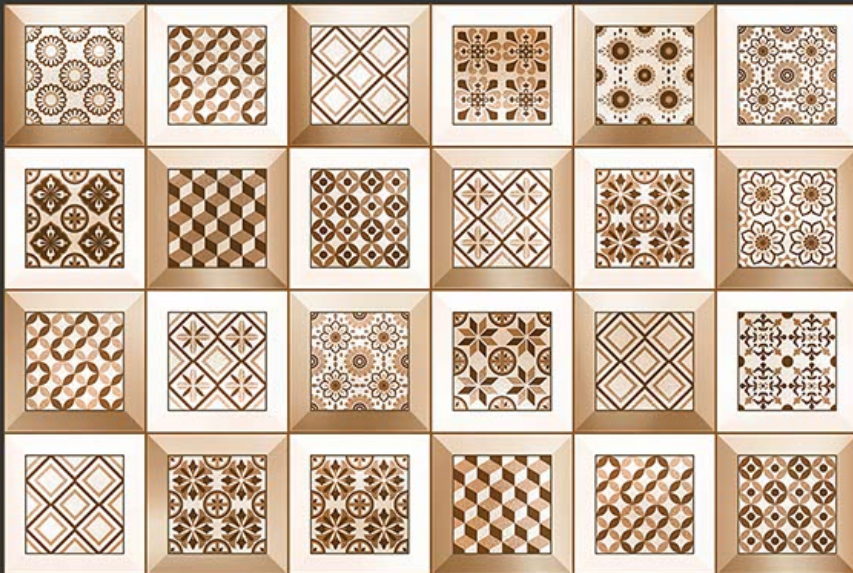

DIGITAL
WALL TILES
300X450MM GLOSSY

3728-AHL

GLOSSY

WATERPROOF

WALL

CORRECT
RECTIFIED

3D

HIGH
DEFINATION