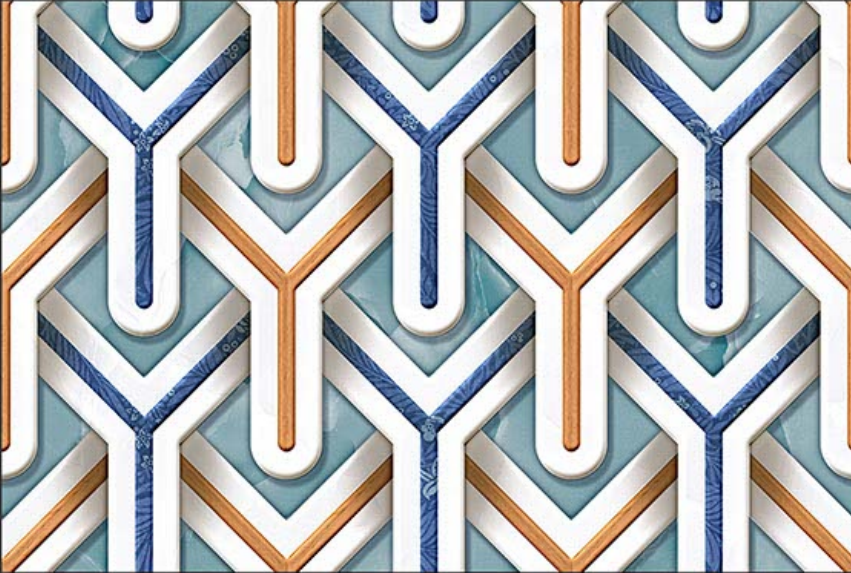

DIGITAL
WALL TILES
300X450MM GLOSSY

VIVANTA
CERAMIC PVT. LTD

3754-AHL

GLOSSY

WATERPROOF

WALL

CORRECT
RECTIFIED

3D

HIGH
DEFINATION

WWW.VIVANTACERAMIC.COM