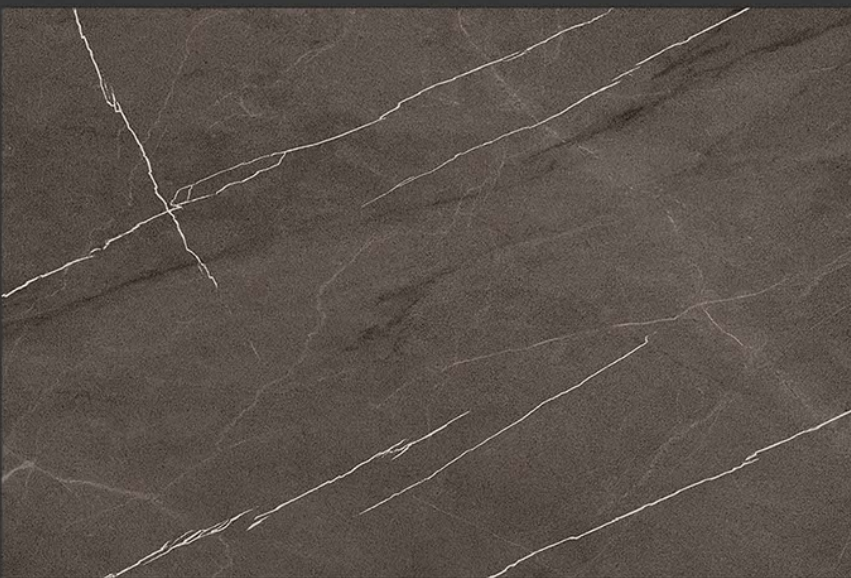

3794-D

GLOSSY

WATERPROOF

WALL

CORRECT
RECTIFIED

3D

HIGH
DEFINATION

WWW.VIVANTACERAMIC.COM