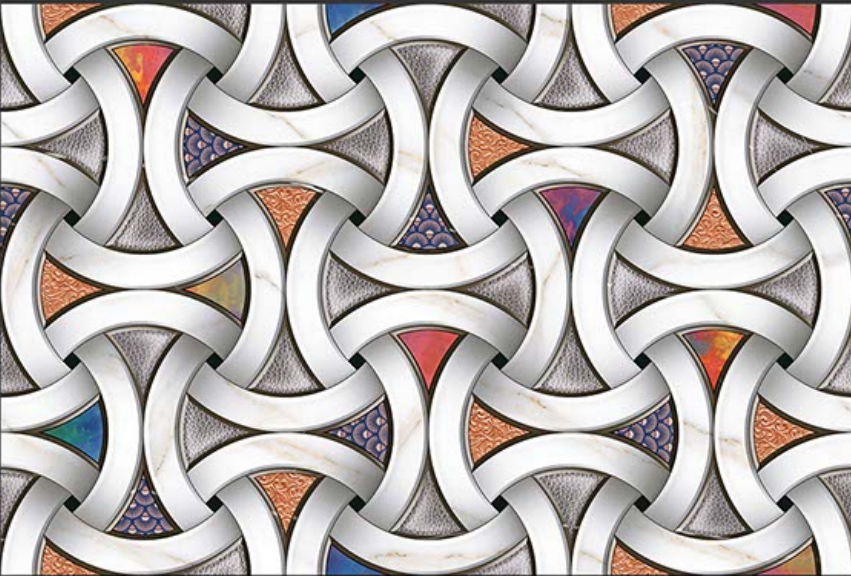

DIGITAL
WALL TILES
300X450MM GLOSSY

VIVANTA
CERAMIC PVT . LTD

3726-AHL

GLOSSY

WATERPROOF

WALL

CORRECT
RECTIFIED

3D

HIGH
DEFINATION

WWW.VIVANTACERAMIC.COM