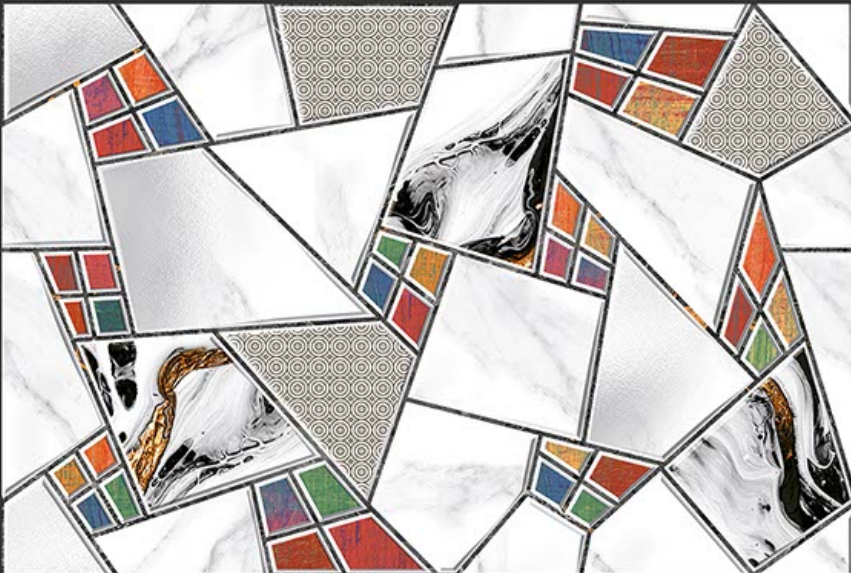

DIGITAL
WALL TILES
300X450MM GLOSSY

VIVANTA
CERAMIC PVT . LTD

3749-AHL

GLOSSY

WATERPROOF

WALL

CORRECT
RECTIFIED

3D

HIGH
DEFINATION

WWW.VIVANTACERAMIC.COM