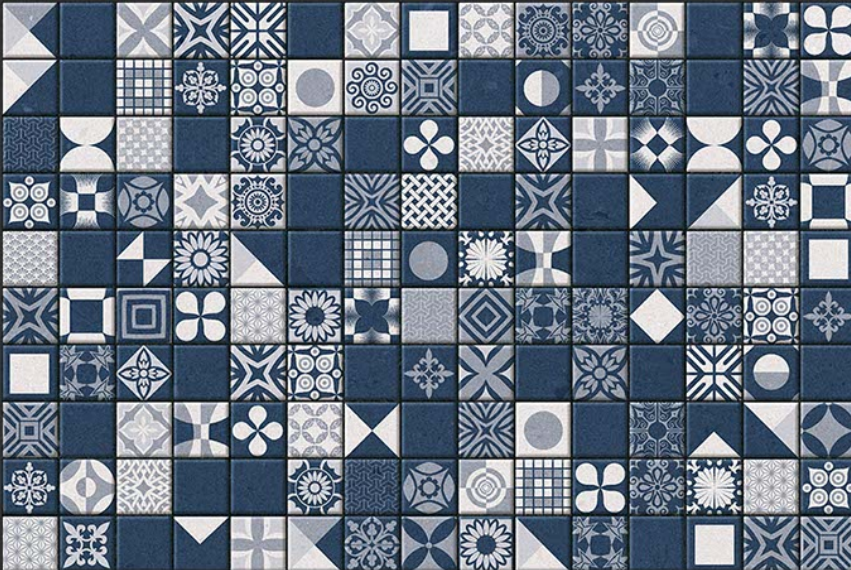

DIGITAL
WALL TILES
300X450MM GLOSSY

VIVANTA
CERAMIC PVT. LTD

3793-A HL 1

GLOSSY

WATERPROOF

WALL

CORRECT
RECTIFIED

3D

HIGH
DEFINATION

WWW.VIVANTACERAMIC.COM