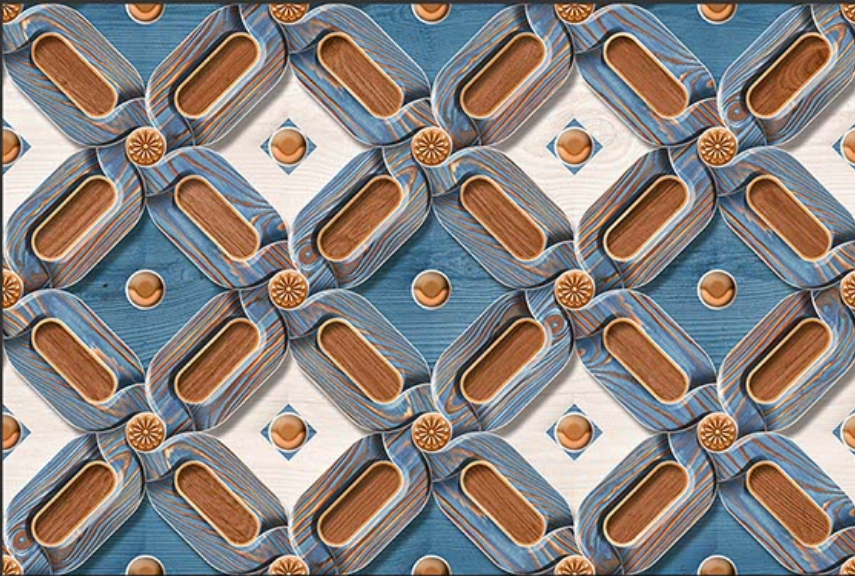

VIVANTA
CERAMIC PVT. LTD

3738-L

3738-AHL

3738-D

GLOSSY

WATERPROOF

WALL

CORRECT
RECTIFIED