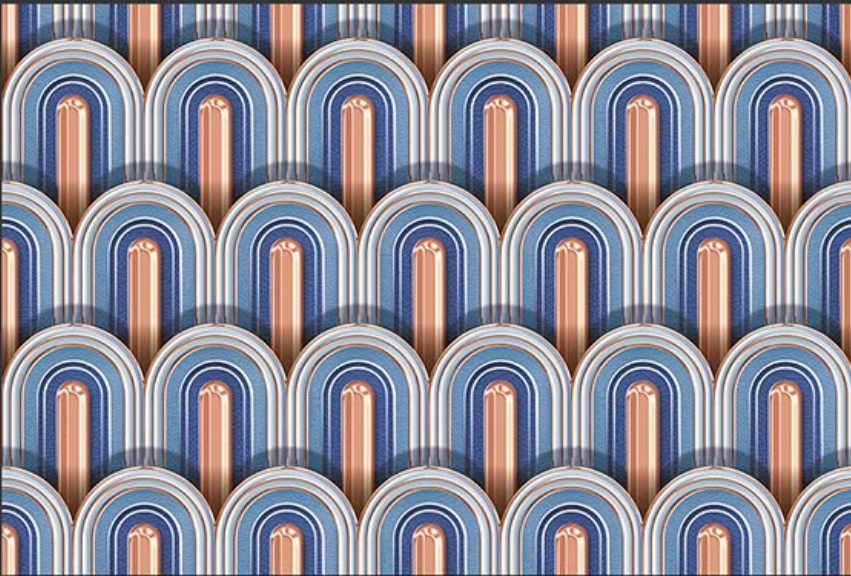

DIGITAL
WALL TILES
300X450MM GLOSSY

VIVANTA
CERAMIC PVT. LTD

3733-AHL

GLOSSY

WATERPROOF

WALL

CORRECT
RECTIFIED

3D

HIGH
DEFINATION

WWW.VIVANTACERAMIC.COM