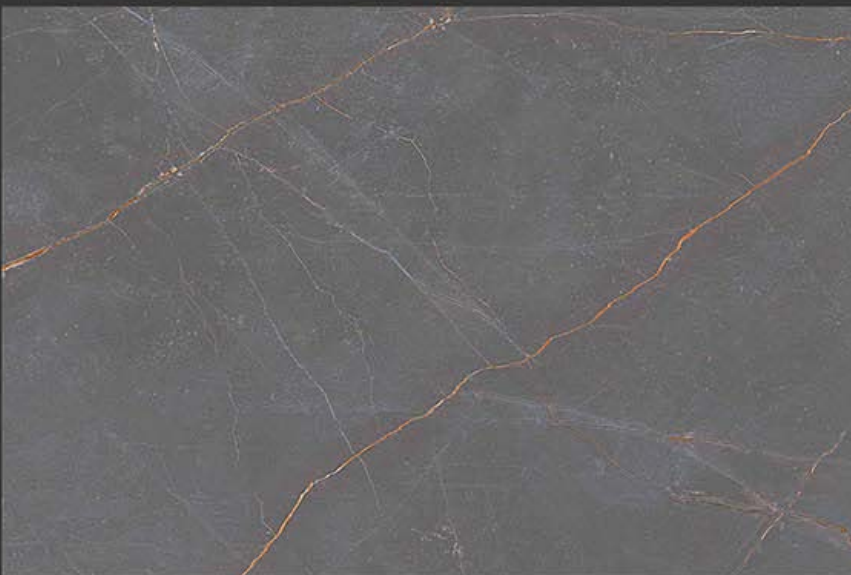

3706-AHL

3706-D

GLOSSY

WATERPROOF

WALL

CORRECT
RECTIFIED

3D

HIGH
DEFINATION