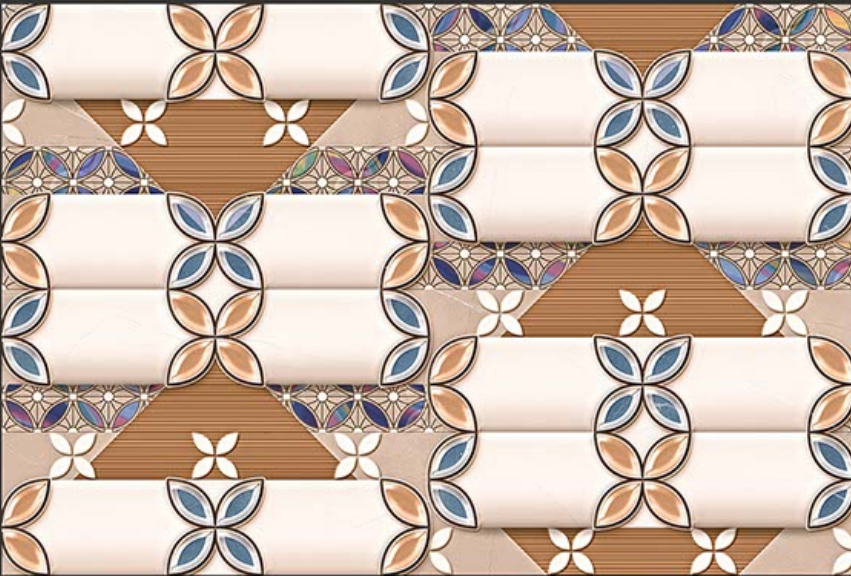

CORRECT
RECTIFIED

3D

HIGH
DEFINATION

DIGITAL
WALL TILES
300X450MM GLOSSY

VIVANTA
CERAMIC PVT. LTD

3729-L

3729-AHL

3729-D