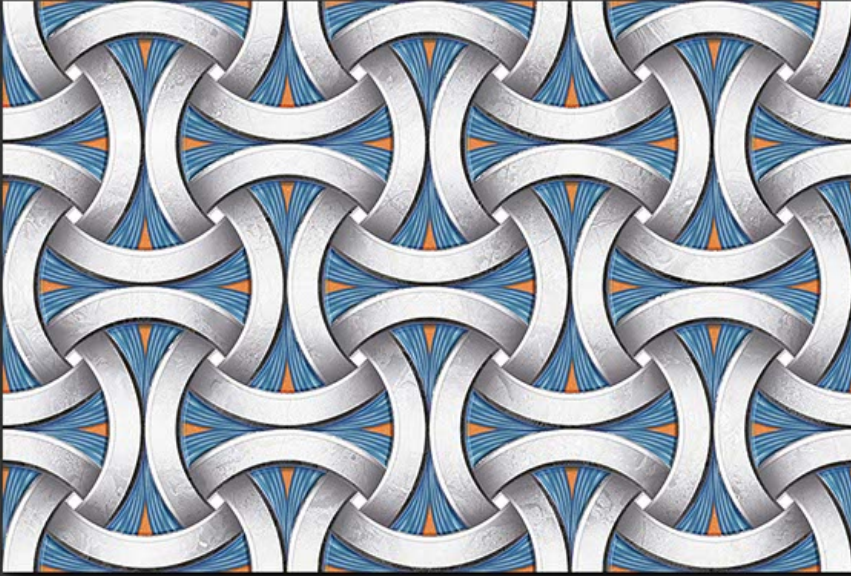

DIGITAL
WALL TILES
300X450MM GLOSSY

VIVANTA
CERAMIC PVT. LTD

3735-AHL

GLOSSY

WATERPROOF

WALL

CORRECT
RECTIFIED

3D

HIGH
DEFINATION

WWW.VIVANTACERAMIC.COM