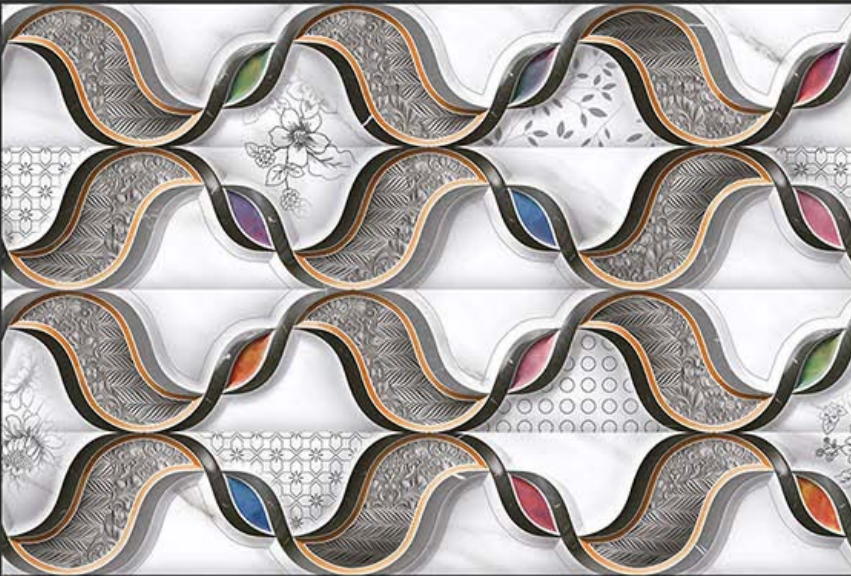

DIGITAL
WALL TILES
300X450MM GLOSSY

VIVANTA
CERAMIC PVT. LTD

3708-AHL

GLOSSY

WATERPROOF

WALL

CORRECT
RECTIFIED

3D

HIGH
DEFINATION

WWW.VIVANTACERAMIC.COM