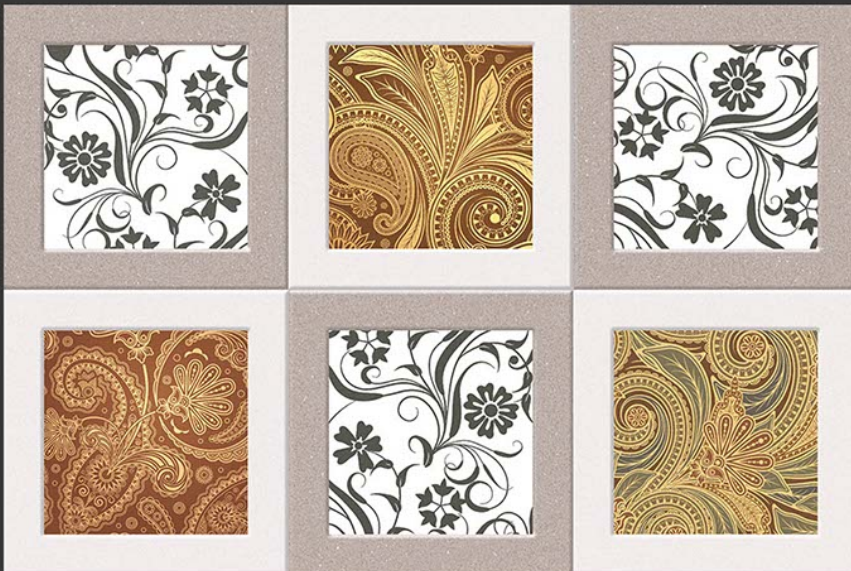

HIGH
DEFINATION

WWW.VIVANTACERAMIC.COM

DIGITAL
WALL TILES
300X450MM GLOSSY

VIVANTA
CERAMIC PVT . LTD

3798-L

3798-B HL

3798-D

GLOSSY