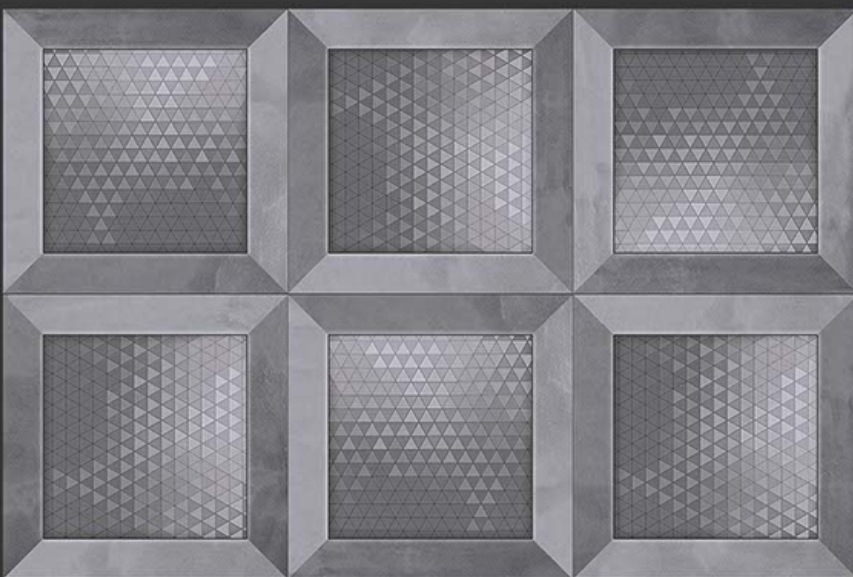

3716-AHL

3716-D

GLOSSY

WATERPROOF

WALL

CORRECT
RECTIFIED

3D

HIGH
DEFINATION