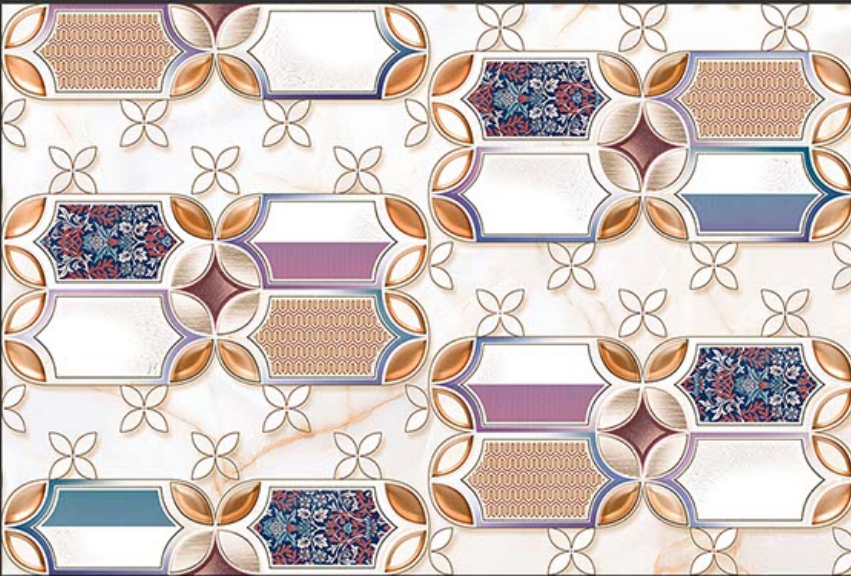

3D

HIGH
DEFINATION

WWW.VIVANTACERAMIC.COM

DIGITAL
WALL TILES
300X450MM GLOSSY

VIVANTA
CERAMIC PVT . LTD

3772-L

3772-AHL

3772-L