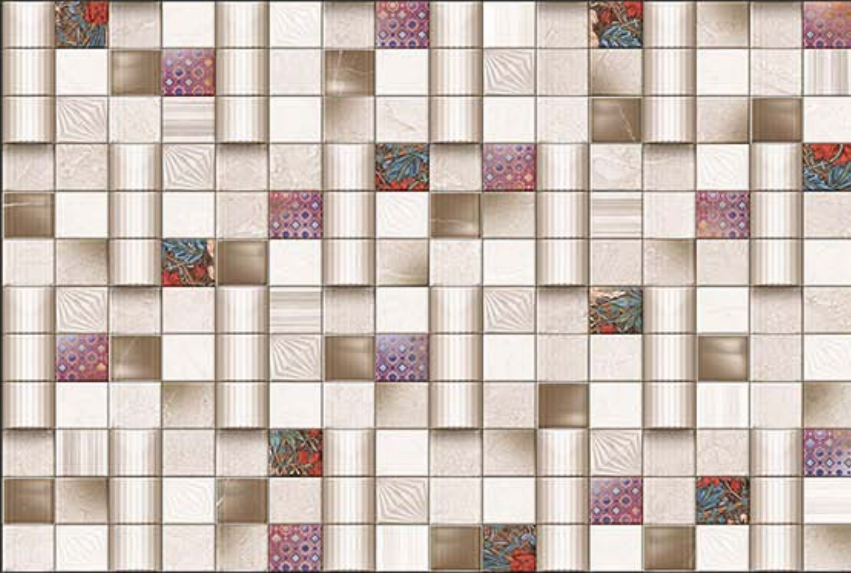

3704-AHL

3704-D

GLOSSY

WATERPROOF

WALL

CORRECT
RECTIFIED

3D

HIGH
DEFINATION