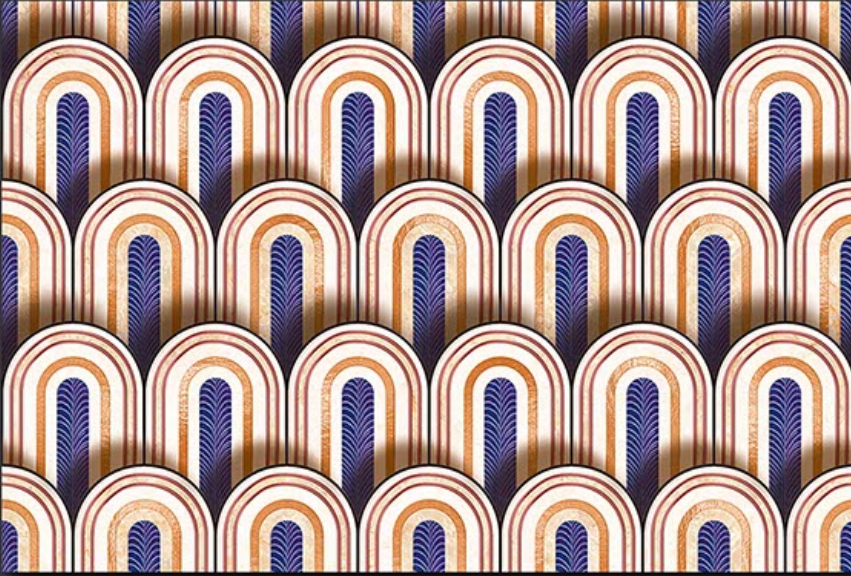

3D

HIGH
DEFINATION

WWW.VIVANTACERAMIC.COM

DIGITAL
WALL TILES
300X450MM GLOSSY

VIVANTA
CERAMIC PVT. LTD

3778-L

3778-AHL

3778-D