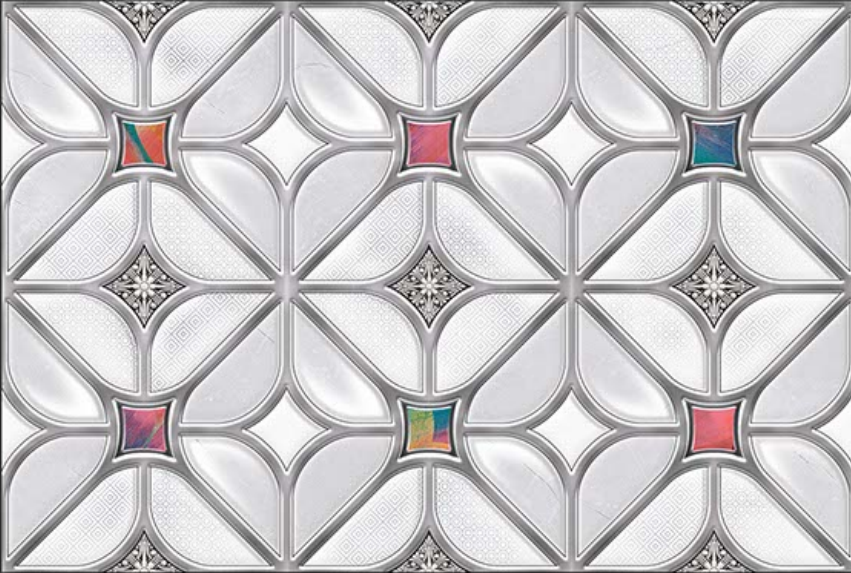

DIGITAL
WALL TILES
300X450MM GLOSSY

VIVANTA
CERAMIC PVT. LTD

3723-AHL

GLOSSY

WATERPROOF

WALL

CORRECT
RECTIFIED

3D

HIGH
DEFINATION

WWW.VIVANTACERAMIC.COM