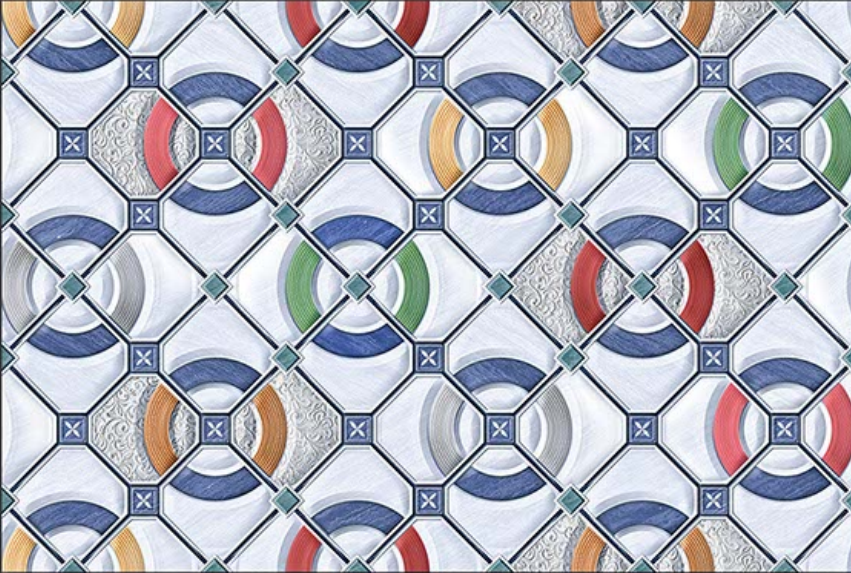

DIGITAL
WALL TILES
300X450MM GLOSSY

VIVANTA
CERAMIC PVT . LTD

3767-AHL

GLOSSY

WATERPROOF

WALL

CORRECT
RECTIFIED

3D

HIGH
DEFINATION

WWW.VIVANTACERAMIC.COM