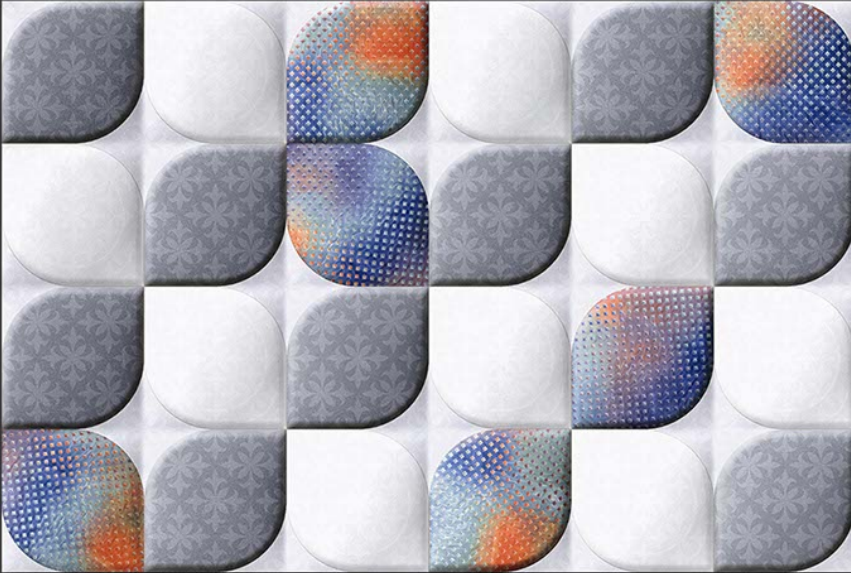

DIGITAL
WALL TILES
300X450MM GLOSSY

VIVANTA
CERAMIC PVT. LTD

3837-L

3837-AHL

3837-D

GLOSSY

WATERPROOF

WALL

CORRECT
RECTIFIED

3D

HIGH
DEFINATION

WWW.VIVANTACERAMIC.COM