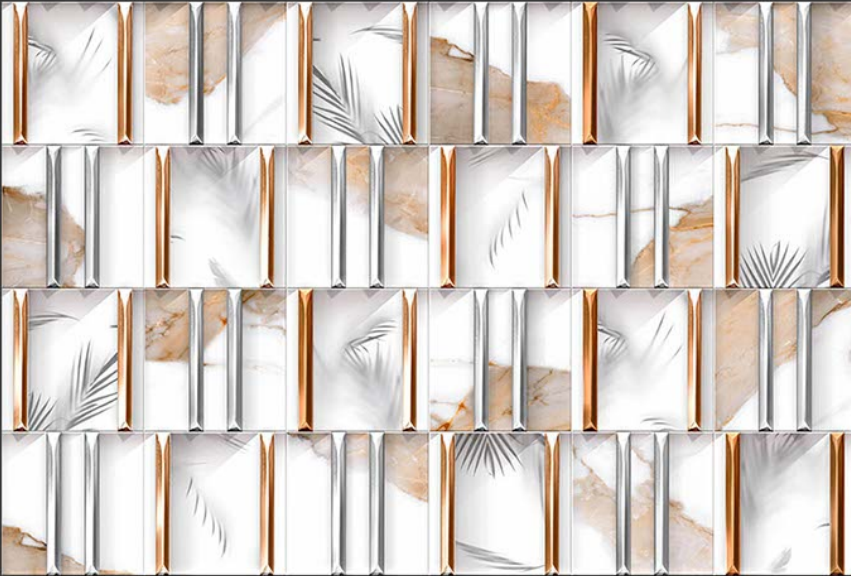

WALL

CORRECT
RECTIFIED

3D

HIGH
DEFINATION

WWW.VIVANTACERAMIC.COM

DIGITAL
WALL TILES
300X450MM GLOSSY

VIVANTA
CERAMIC PVT . LTD

3831-L