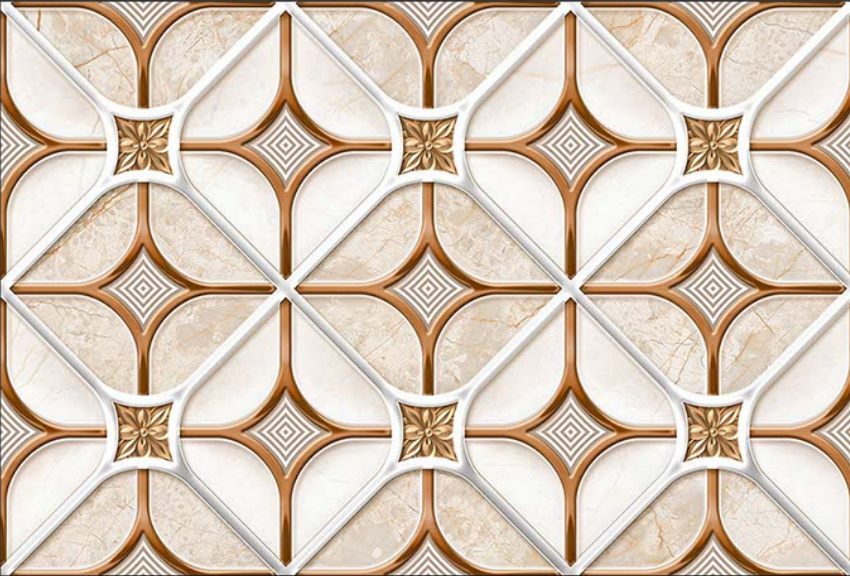

3814-AHL

3814-D

GLOSSY

WATERPROOF

WALL

CORRECT
RECTIFIED

3D

HIGH
DEFINATION