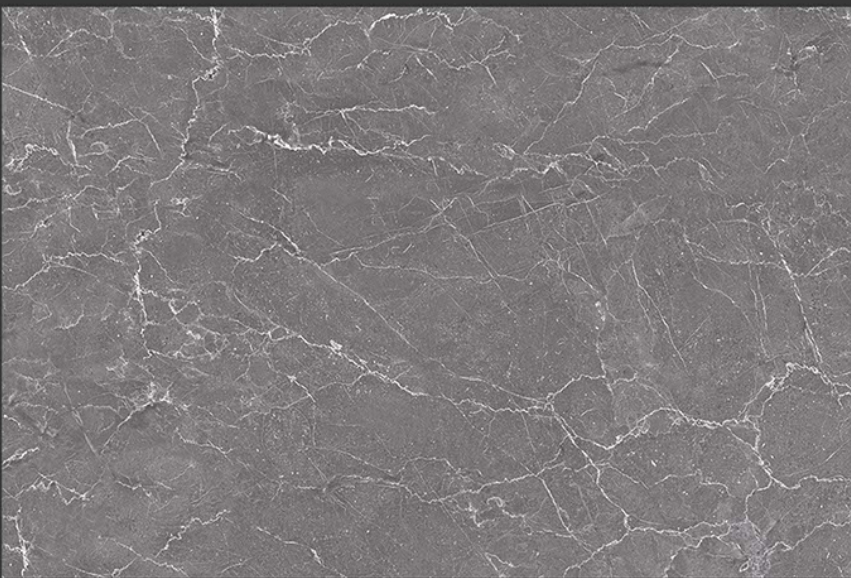

3808-AHL

3808-D

GLOSSY

WATERPROOF

WALL

CORRECT
RECTIFIED

3D

HIGH
DEFINATION