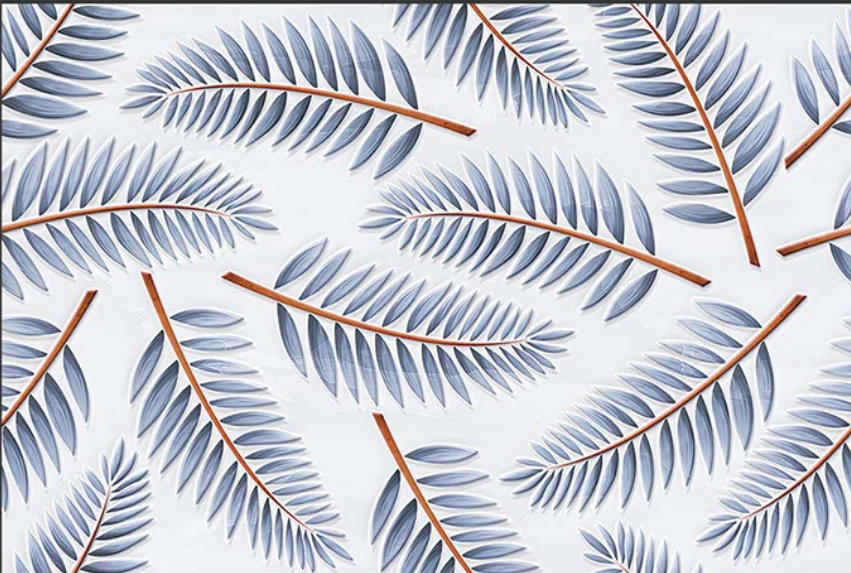

DIGITAL
WALL TILES
300X450MM GLOSSY

VIVANTA
CERAMIC PVT. LTD

3807-AHL

GLOSSY

WATERPROOF

WALL

CORRECT
RECTIFIED

3D

HIGH
DEFINATION

WWW.VIVANTACERAMIC.COM