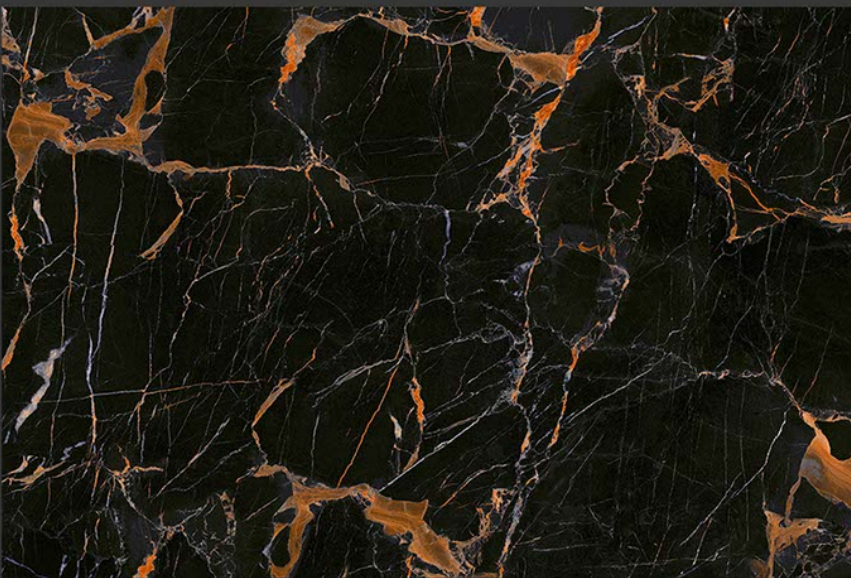

3813-D

GLOSSY

WATERPROOF

WALL

CORRECT
RECTIFIED

3D

HIGH
DEFINATION

WWW.VIVANTACERAMIC.COM