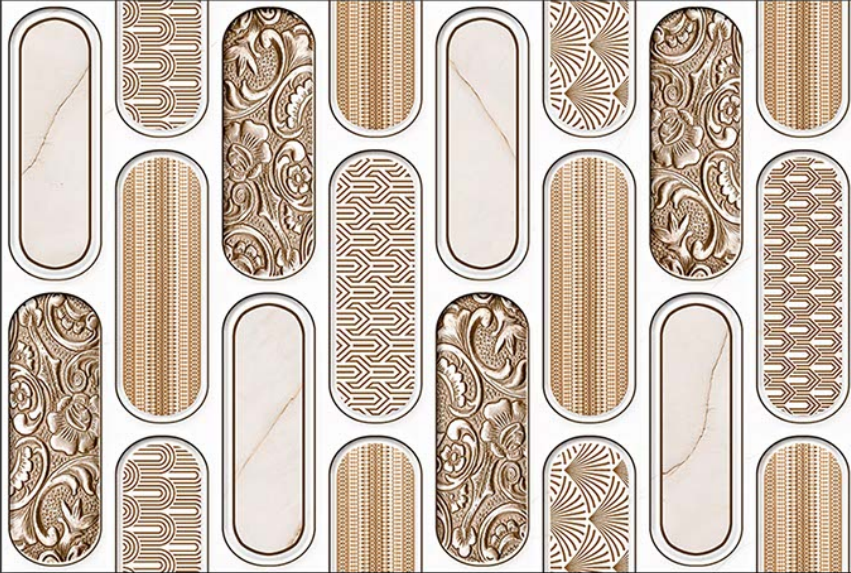

3806-AHL

3806-D

GLOSSY

WATERPROOF

WALL

CORRECT
RECTIFIED

3D

HIGH
DEFINATION