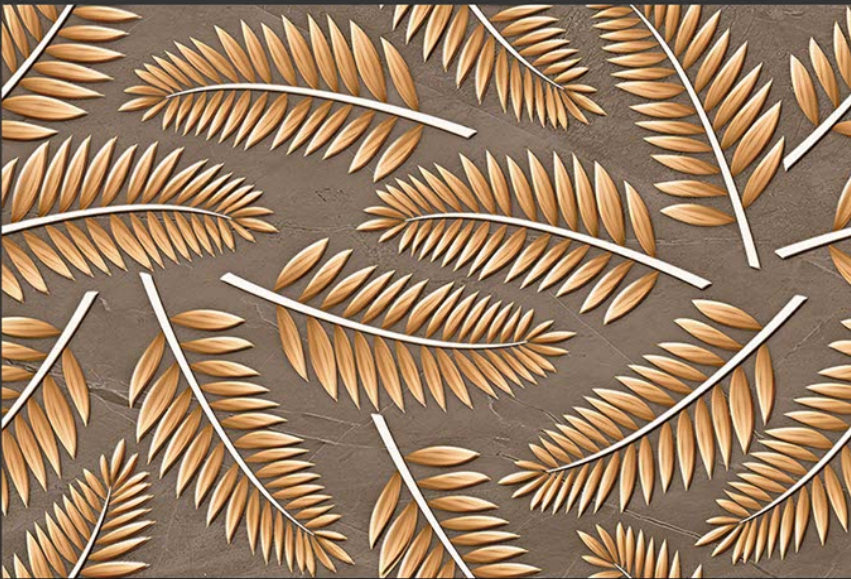

3819-AHL

3819-D

GLOSSY

WATERPROOF

WALL

CORRECT
RECTIFIED

3D

HIGH
DEFINATION