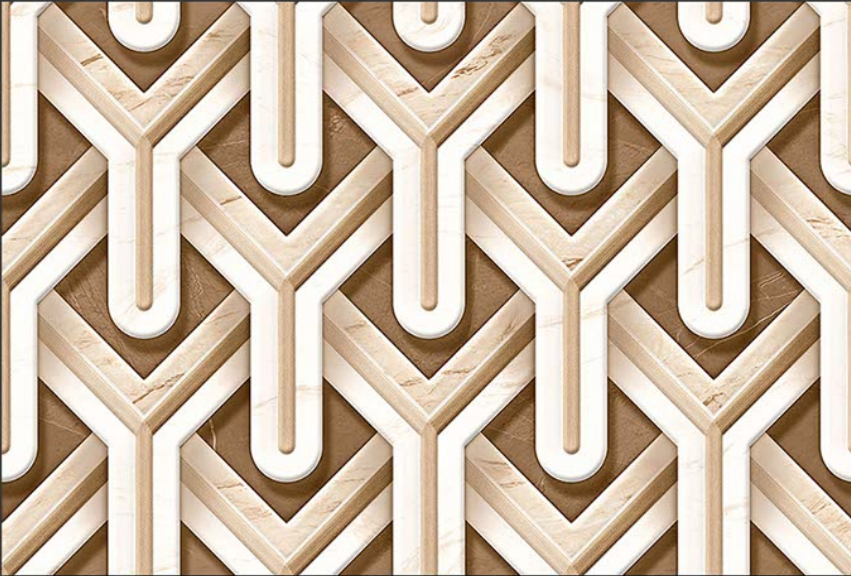

DIGITAL
WALL TILES
300X450MM GLOSSY

VIVANTA
CERAMIC PVT. LTD

3820-AHL

GLOSSY

WATERPROOF

WALL

CORRECT
RECTIFIED

3D

HIGH
DEFINATION

WWW.VIVANTACERAMIC.COM