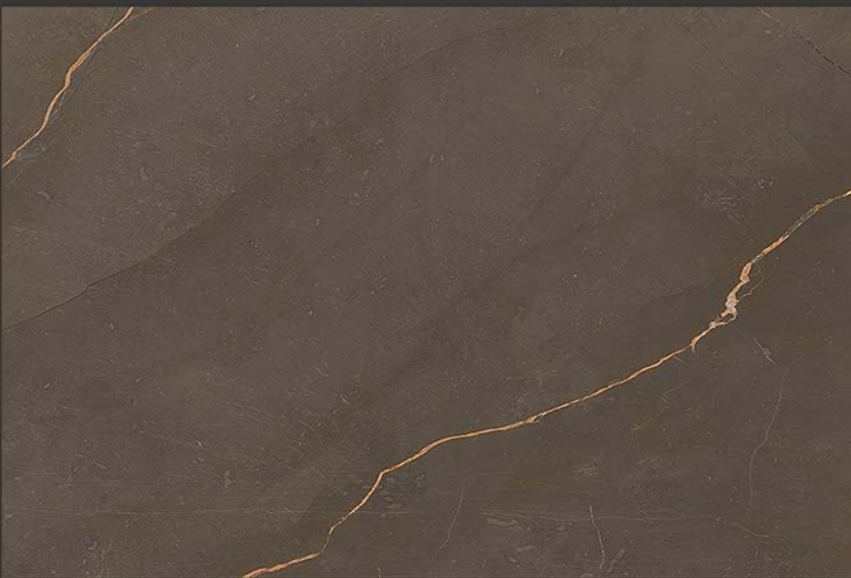

3803-D

GLOSSY

WATERPROOF

WALL

CORRECT
RECTIFIED

3D

HIGH
DEFINATION

WWW.VIVANTACERAMIC.COM