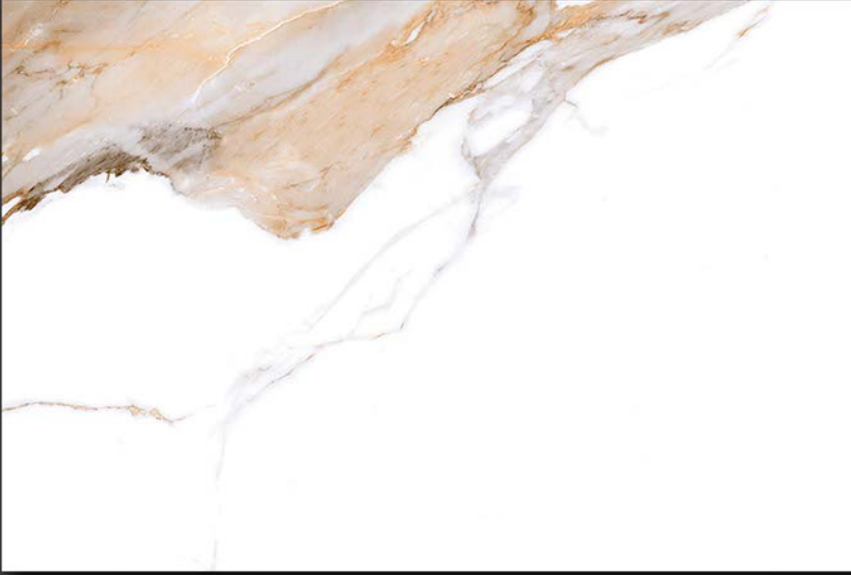

DIGITAL
WALL TILES
300X450MM GLOSSY

VIVANTA
CERAMIC PVT . LTD

3831-L