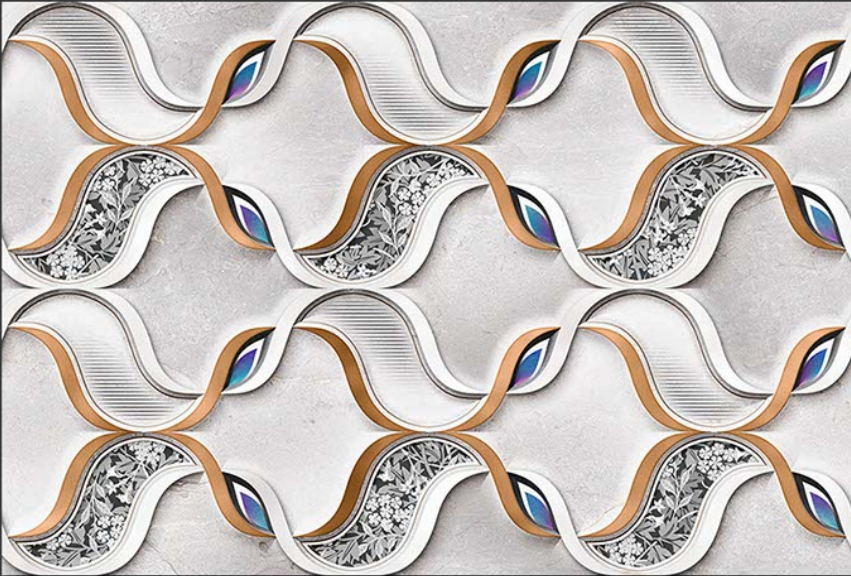

DIGITAL
WALL TILES
300X450MM GLOSSY

VIVANTA
CERAMIC PVT. LTD

3830-AHL

GLOSSY

WATERPROOF

WALL

CORRECT
RECTIFIED

3D

HIGH
DEFINATION

WWW.VIVANTACERAMIC.COM