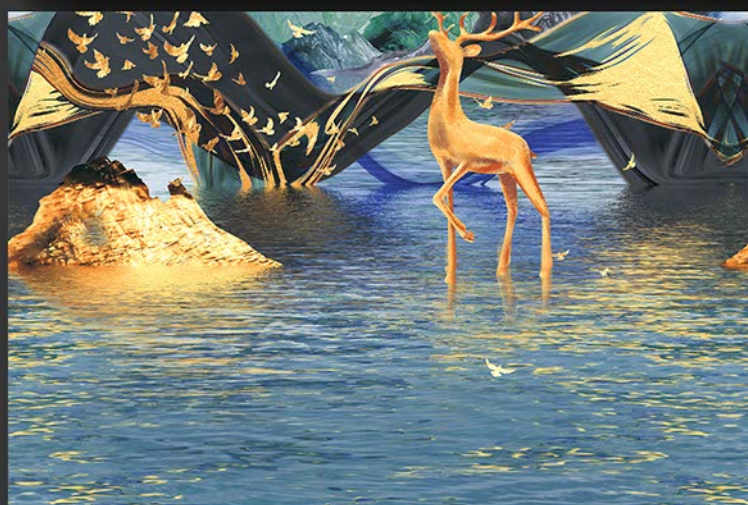

CORRECT
RECTIFIED

3D

HIGH
DEFINATION

WWW.VIVANTACERAMIC.COM

DIGITAL
WALL TILES
300X450MM GLOSSY

VIVANTA
CERAMIC PVT . LTD

4145-L

4145-AHL