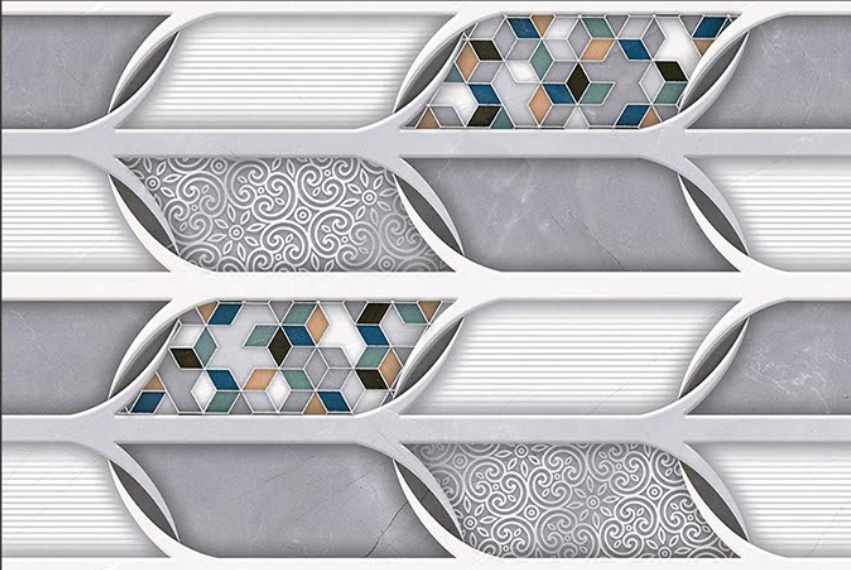

DIGITAL
WALL TILES
300X450MM GLOSSY

VIVANTA
CERAMIC PVT. LTD

4172-AHL

GLOSSY

WATERPROOF

WALL

CORRECT
RECTIFIED

3D

HIGH
DEFINATION

WWW.VIVANTACERAMIC.COM