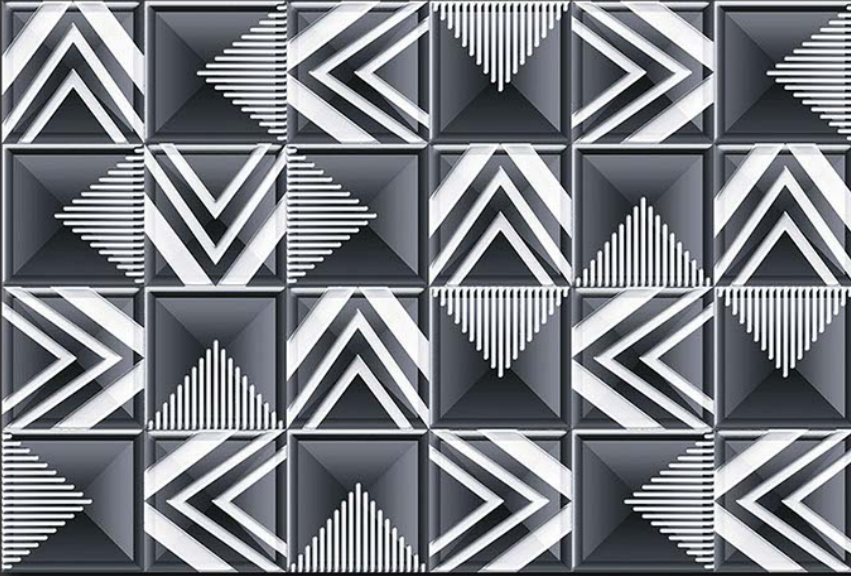

DIGITAL
WALL TILES
300X450MM GLOSSY

VIVANTA
CERAMIC PVT. LTD

4195-AHL

GLOSSY

WATERPROOF

WALL

CORRECT
RECTIFIED

3D

HIGH
DEFINATION

WWW.VIVANTACERAMIC.COM