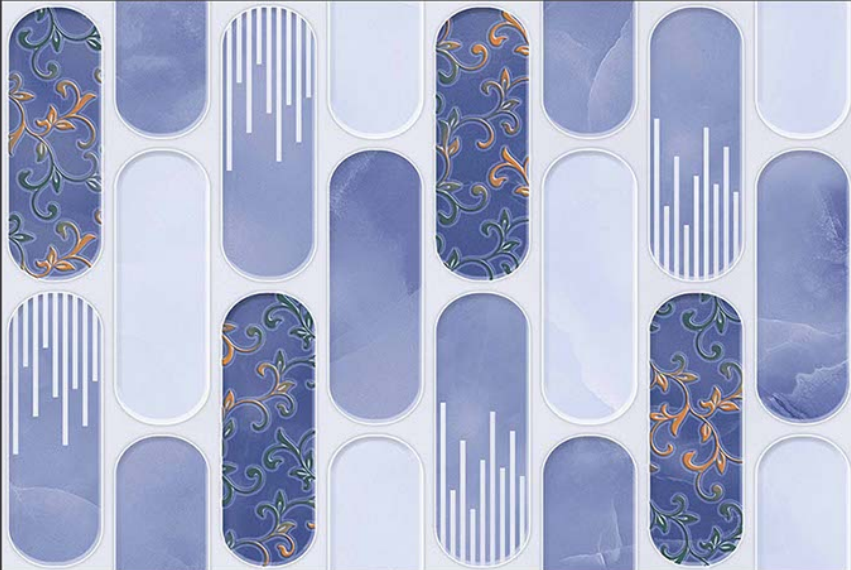

DIGITAL
WALL TILES
300X450MM GLOSSY

4178-BHL

GLOSSY

WATERPROOF

WALL

CORRECT
RECTIFIED

3D

HIGH
DEFINATION