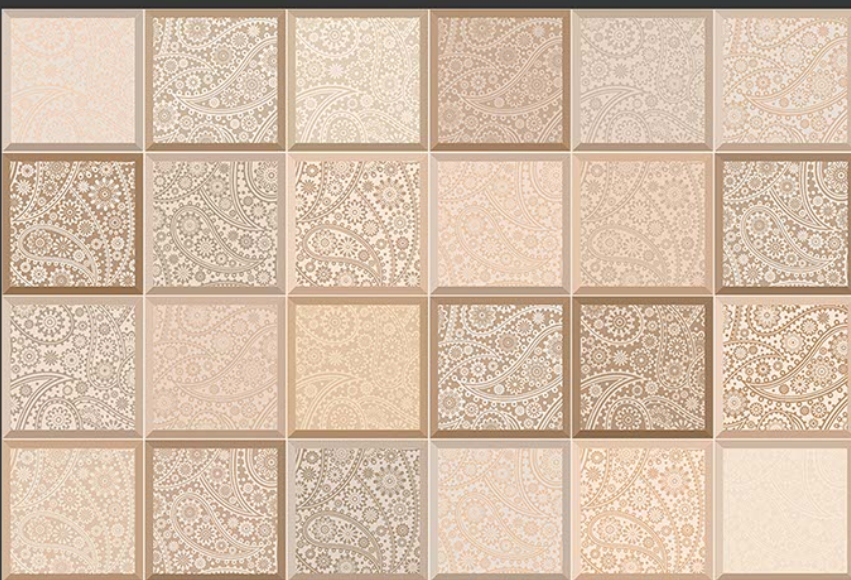

4169-D

GLOSSY

WATERPROOF

WALL

CORRECT
RECTIFIED

3D

HIGH
DEFINATION