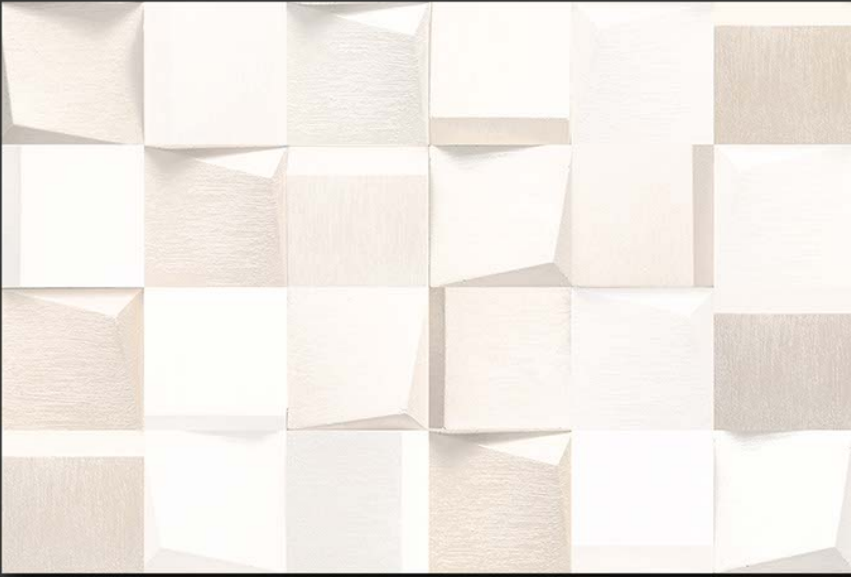

WATERPROOF

WALL

CORRECT
RECTIFIED

3D

HIGH
DEFINATION

WWW.VIVANTACERAMIC.COM

DIGITAL
WALL TILES
300X450MM GLOSSY

4188-L