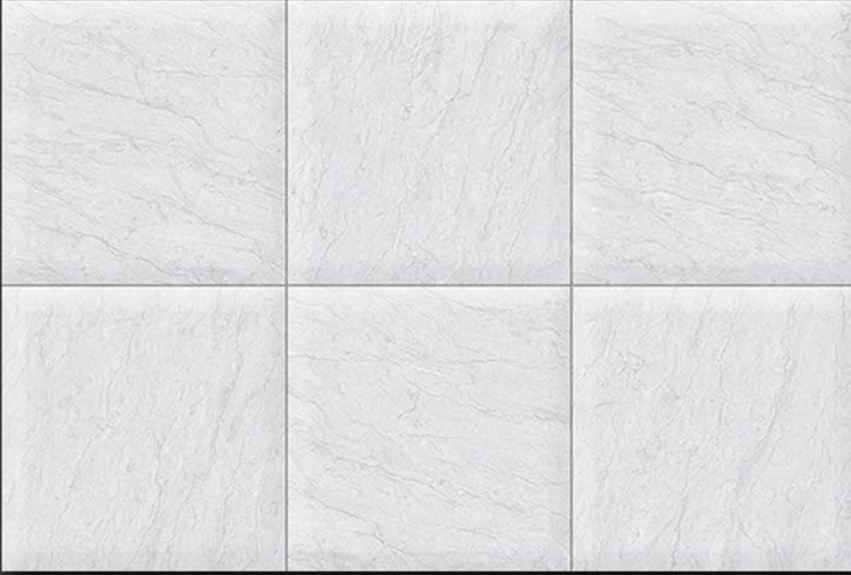

WATERPROOF

WALL

CORRECT
RECTIFIED

3D

HIGH
DEFINATION

DIGITAL
WALL TILES
300X450MM GLOSSY

VIVANTA
CERAMIC PVT. LTD

4104-L