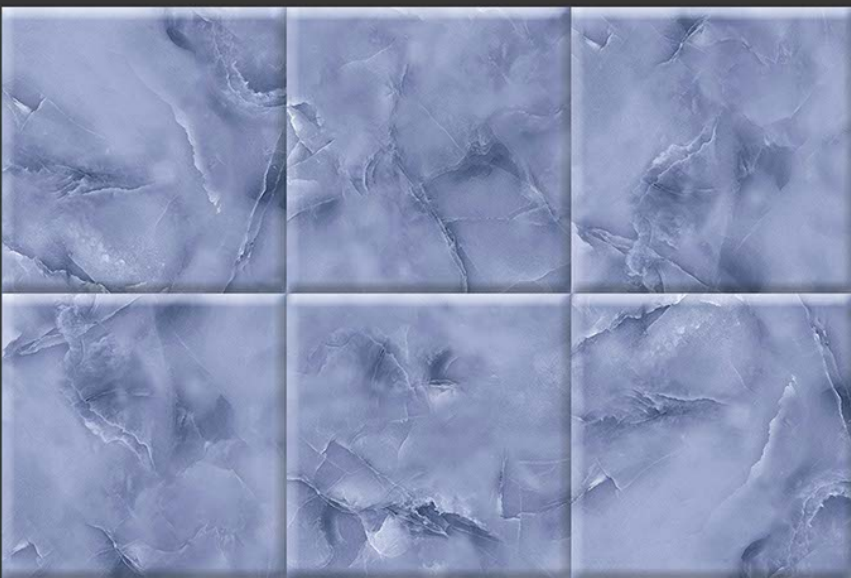

4157-D

GLOSSY

WATERPROOF

WALL

CORRECT
RECTIFIED

3D

HIGH
DEFINATION