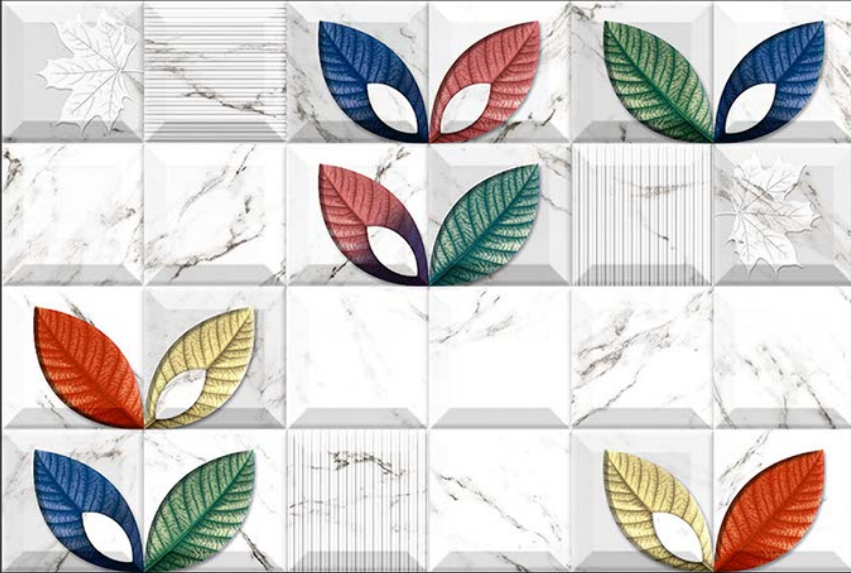

CORRECT
RECTIFIED

3D

HIGH
DEFINATION

WWW.VIVANTACERAMIC.COM

DIGITAL
WALL TILES
300X450MM GLOSSY

4194-L

4194-AHL

4194-L