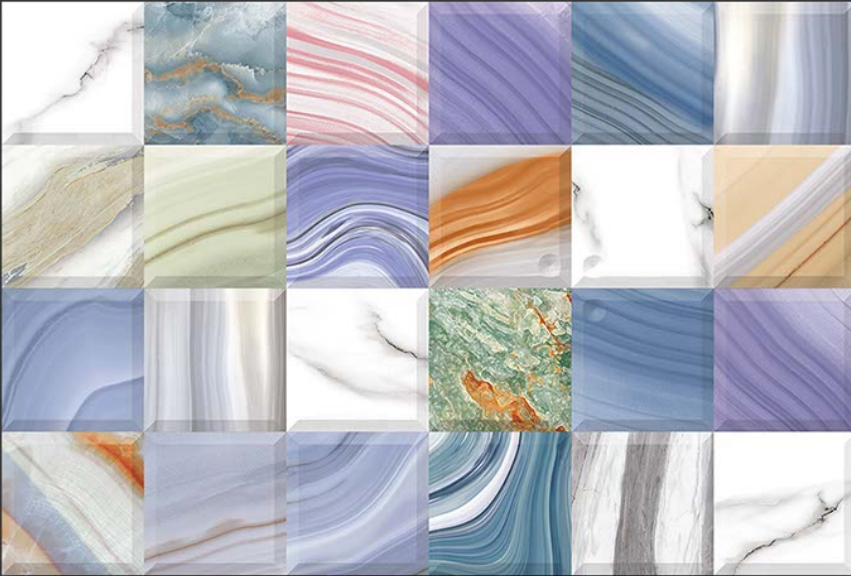

WATERPROOF

WALL

CORRECT
RECTIFIED

3D

HIGH
DEFINATION

WWW.VIVANTACERAMIC.COM

DIGITAL
WALL TILES
300X450MM GLOSSY

4156-L