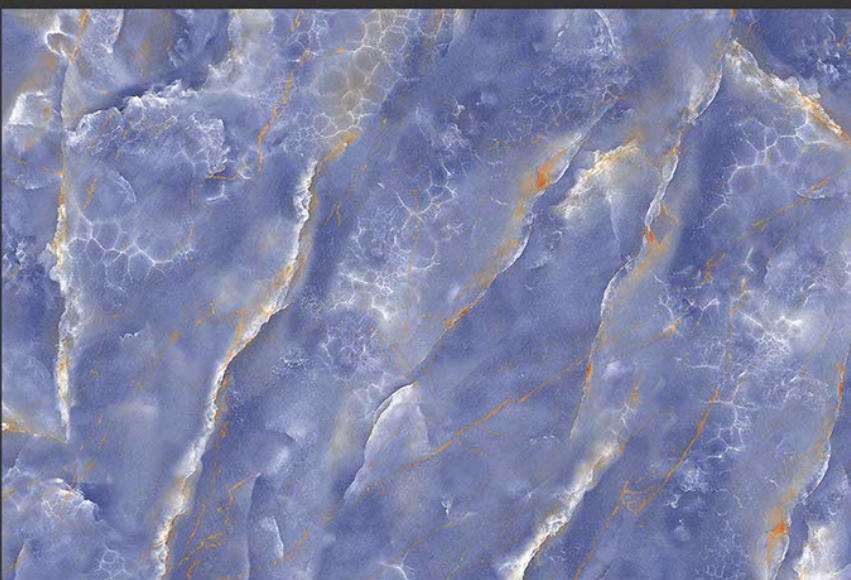

HIGH
DEFINATION

WWW.VIVANTACERAMIC.COM

DIGITAL
WALL TILES
300X450MM GLOSSY

4198-L

4198-AHL

4198-D

GLOSSY

WATERPROOF