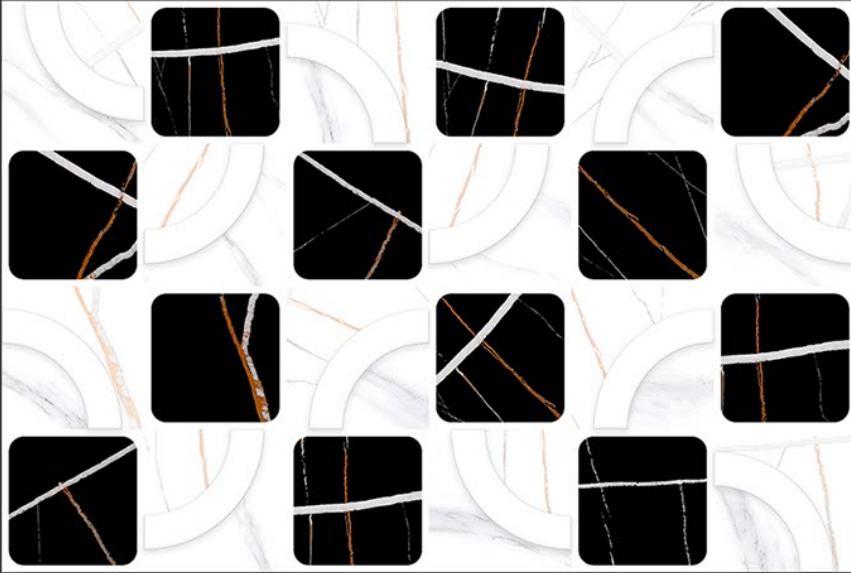

DIGITAL
WALL TILES
300X450MM GLOSSY

VIVANTA
CERAMIC PVT. LTD

4170-AHL

GLOSSY

WATERPROOF

WALL

CORRECT
RECTIFIED

3D

HIGH
DEFINATION

WWW.VIVANTACERAMIC.COM