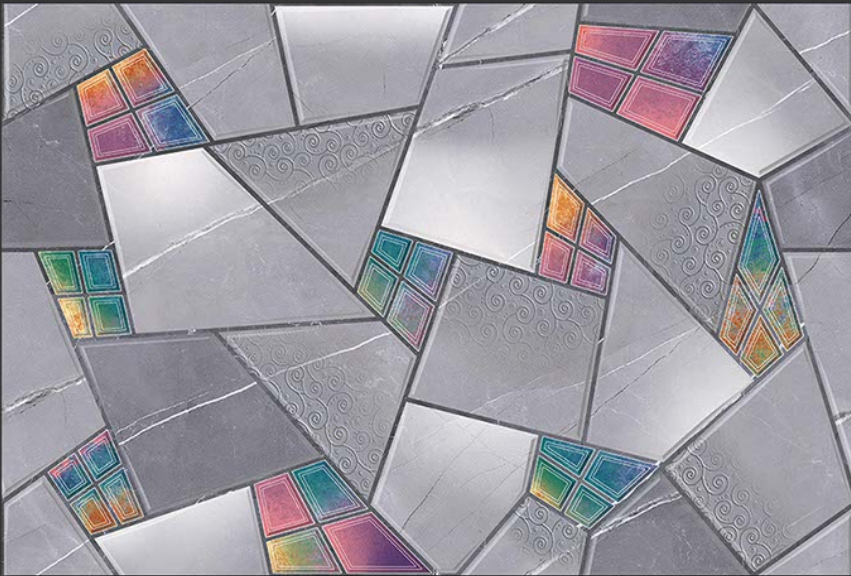

DIGITAL
WALL TILES
300X450MM GLOSSY

VIVANTA
CERAMIC PVT. LTD

4172-BHL

GLOSSY

WATERPROOF

WALL

CORRECT
RECTIFIED

3D

HIGH
DEFINATION

WWW.VIVANTACERAMIC.COM