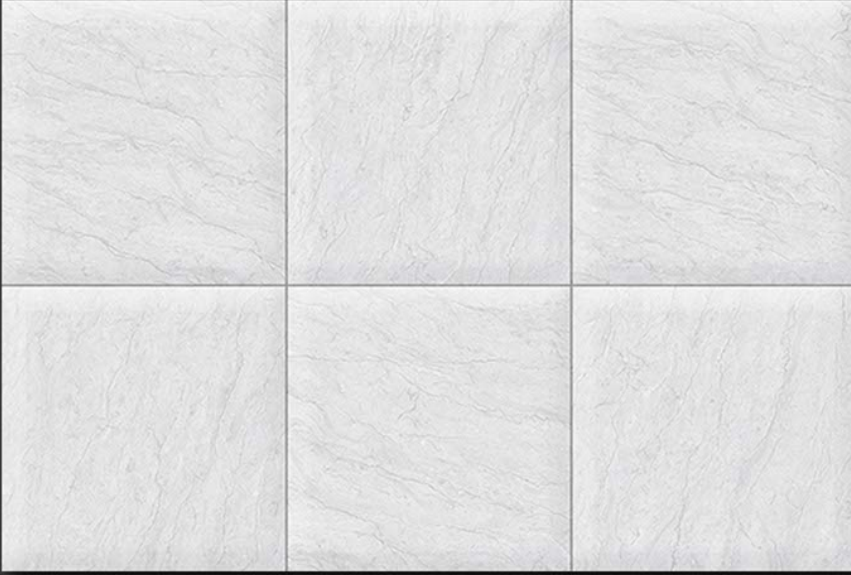

DIGITAL
WALL TILES
300X450MM GLOSSY

VIVANTA
CERAMIC PVT. LTD

4104-L