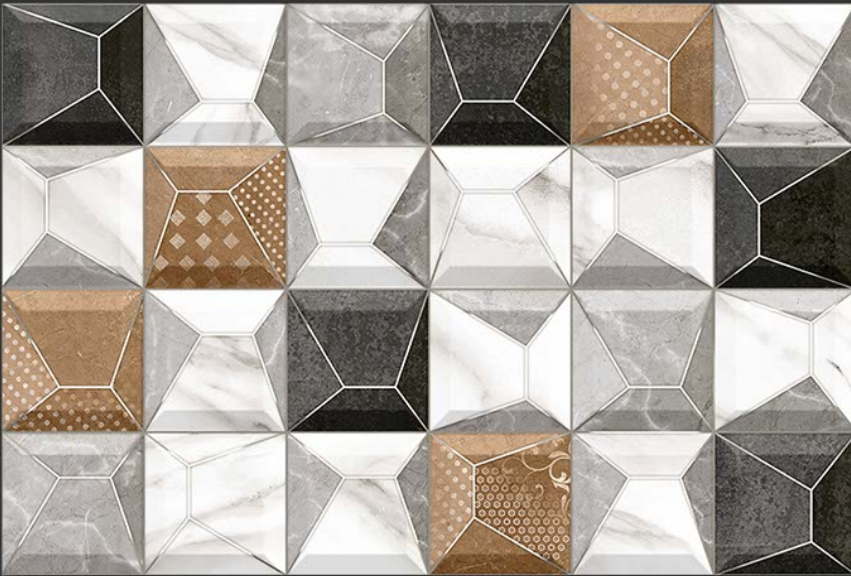

3D

HIGH
DEFINATION

DIGITAL
WALL TILES
300X450MM GLOSSY

4190-L

4190-AHL

4190-L

GLOSSY

WATERPROOF