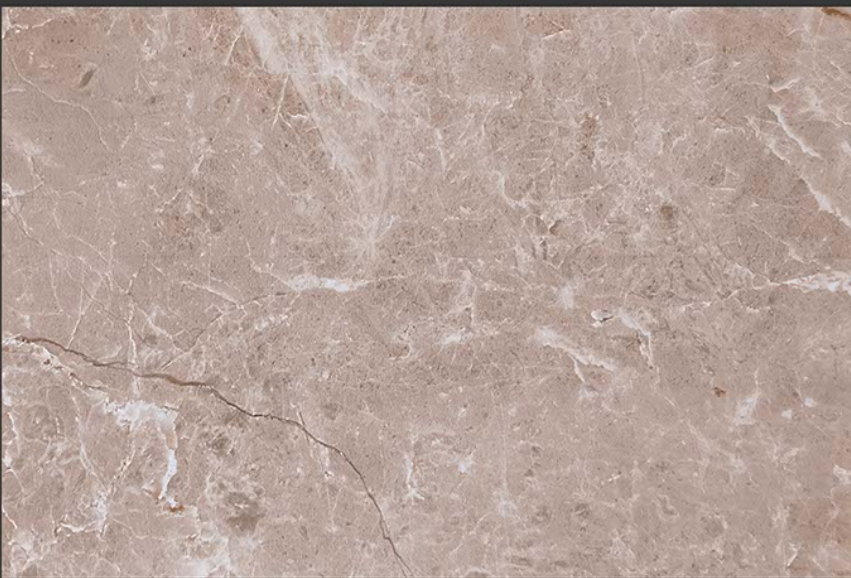

4185-D

GLOSSY

WATERPROOF

WALL

CORRECT
RECTIFIED

3D

HIGH
DEFINATION

WWW.VIVANTACERAMIC.COM