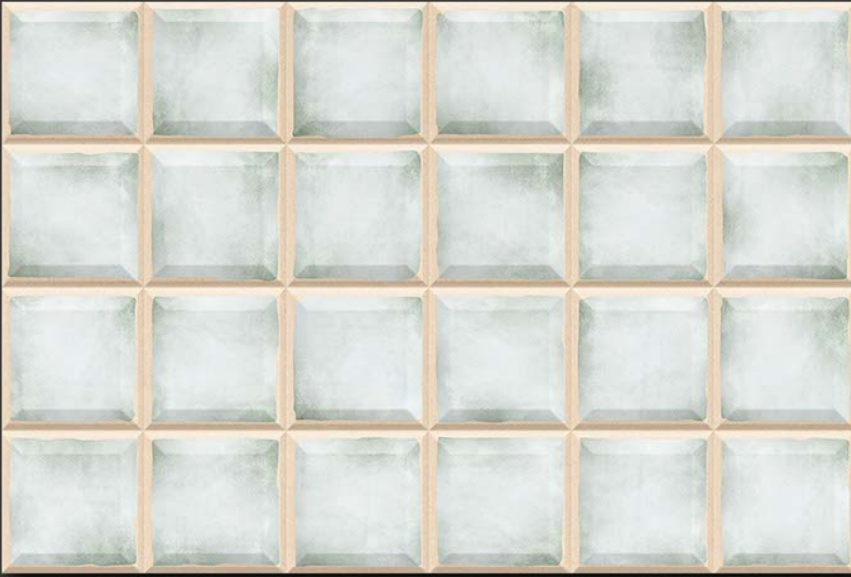

DIGITAL
WALL TILES
300X450MM GLOSSY

4189-L