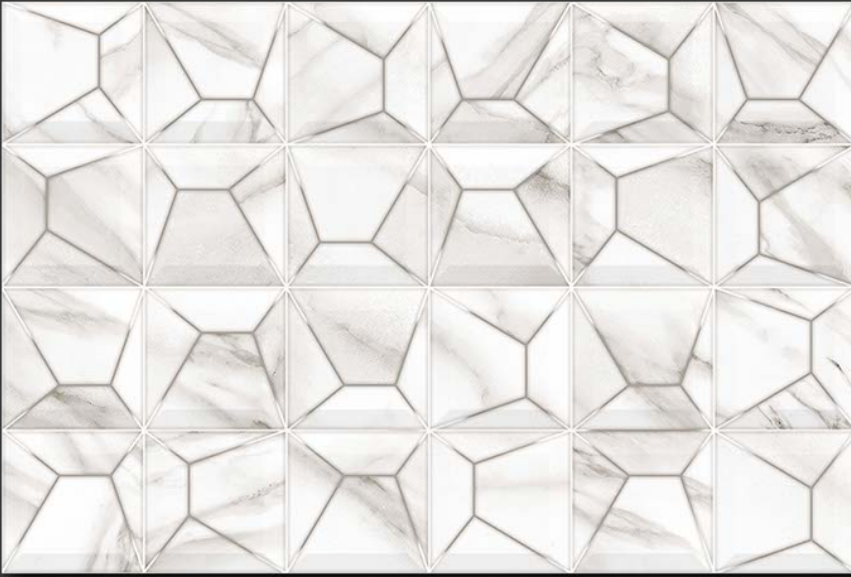

DIGITAL
WALL TILES
300X450MM GLOSSY

4190-L