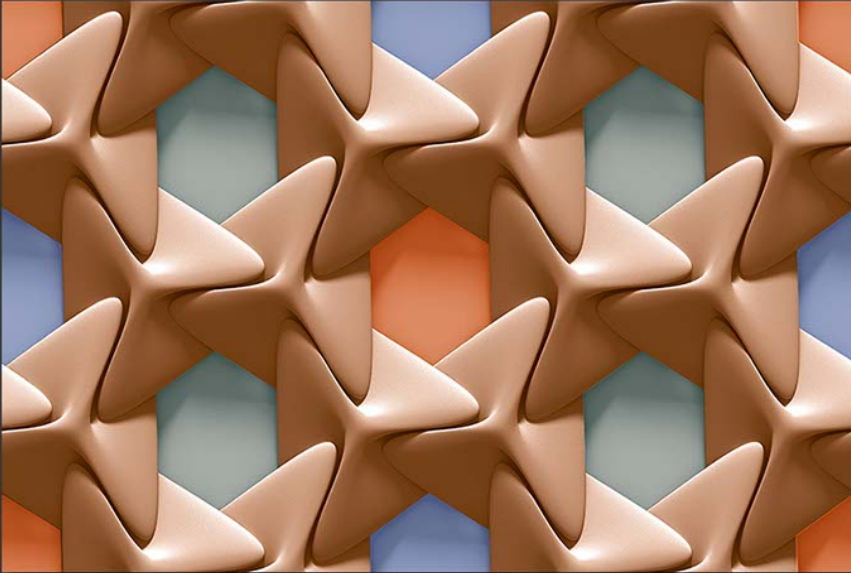

CORRECT
RECTIFIED

3D

HIGH
DEFINATION

DIGITAL
WALL TILES
300X450MM GLOSSY

VIVANTA
CERAMIC PVT . LTD

4158-L

4158-AHL

4158-D