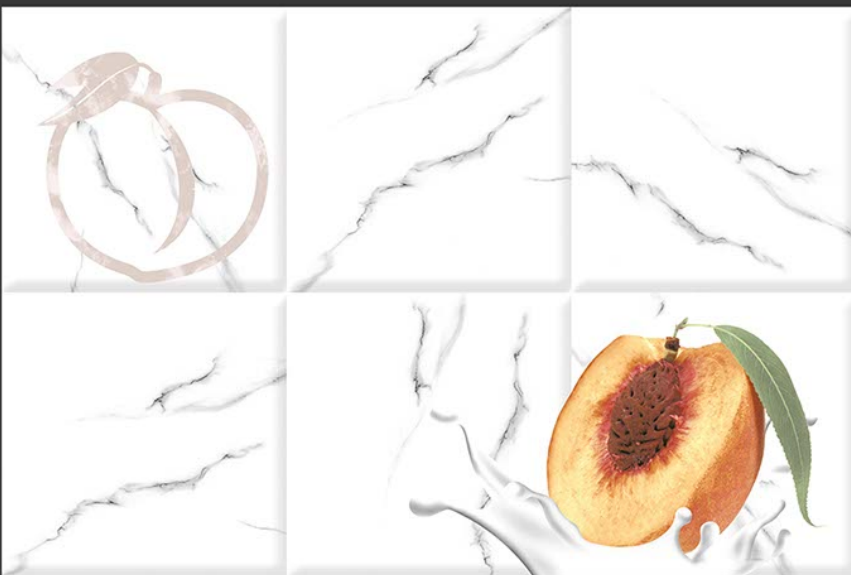

4111-K2

GLOSSY

WATERPROOF

WALL

CORRECT
RECTIFIED

3D

HIGH
DEFINATION