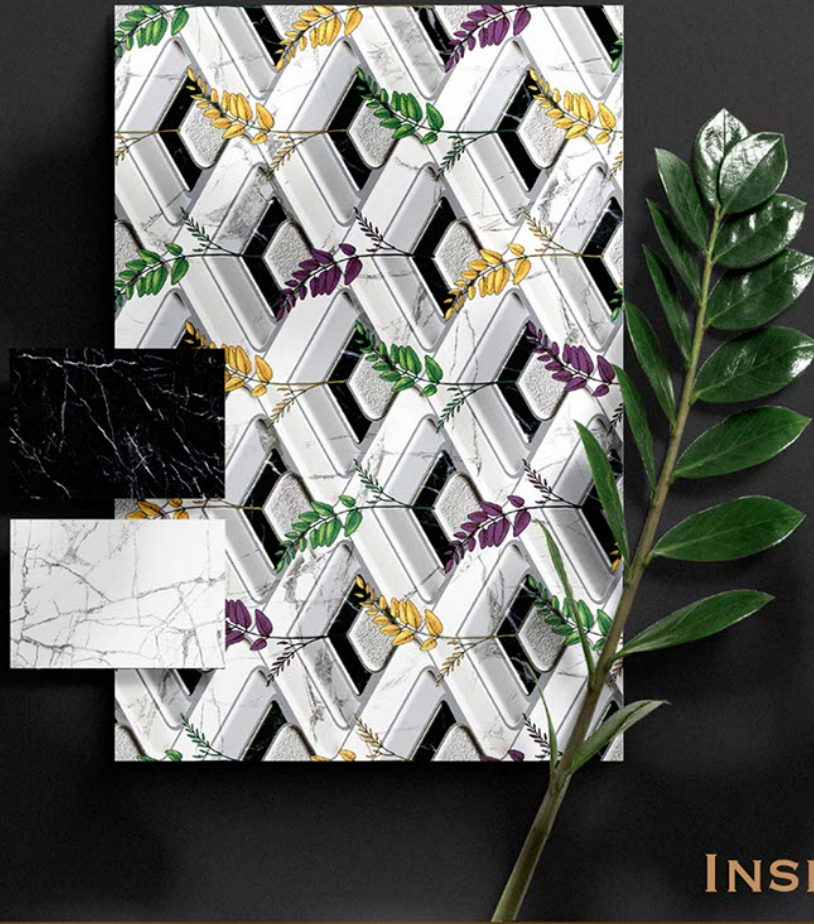

**INSPIRED BY
NATURE FOR
INDIAN BEAUTIFUL
COUNTRIES**

The project base design of the vivanta collection has a special appeal and next to it is a delicate pattern on the stone, highlighting the warmth of an eco-friendly interior