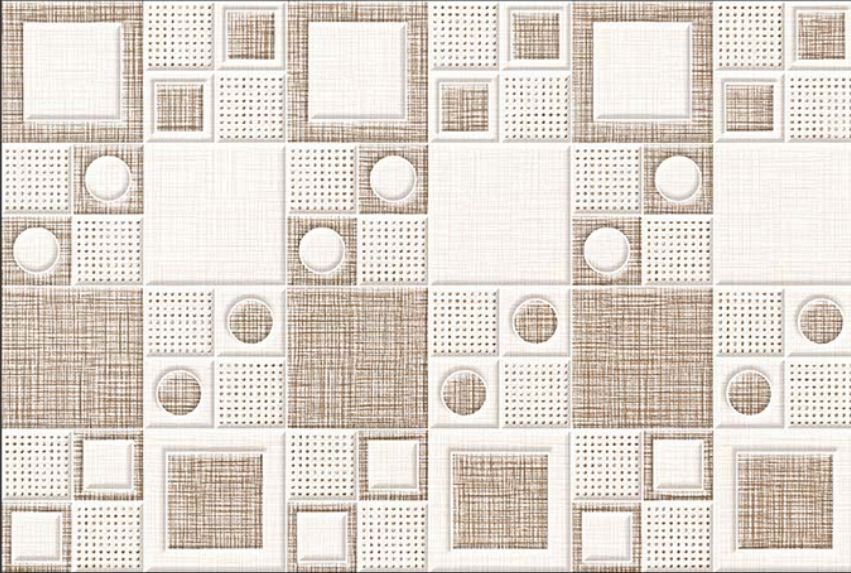

DIGITAL
WALL TILES
300X450MM GLOSSY

VIVANTA
CERAMIC PVT. LTD

4167-AHL

GLOSSY

WATERPROOF

WALL

CORRECT
RECTIFIED

3D

HIGH
DEFINATION

WWW.VIVANTACERAMIC.COM