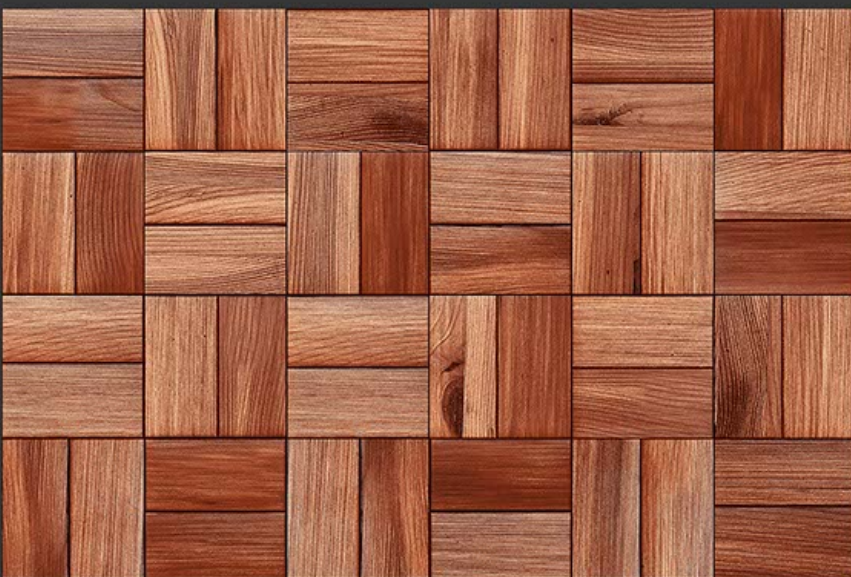

4159-D

GLOSSY

WATERPROOF

WALL

CORRECT
RECTIFIED

3D

HIGH
DEFINATION

WWW.VIVANTACERAMIC.COM