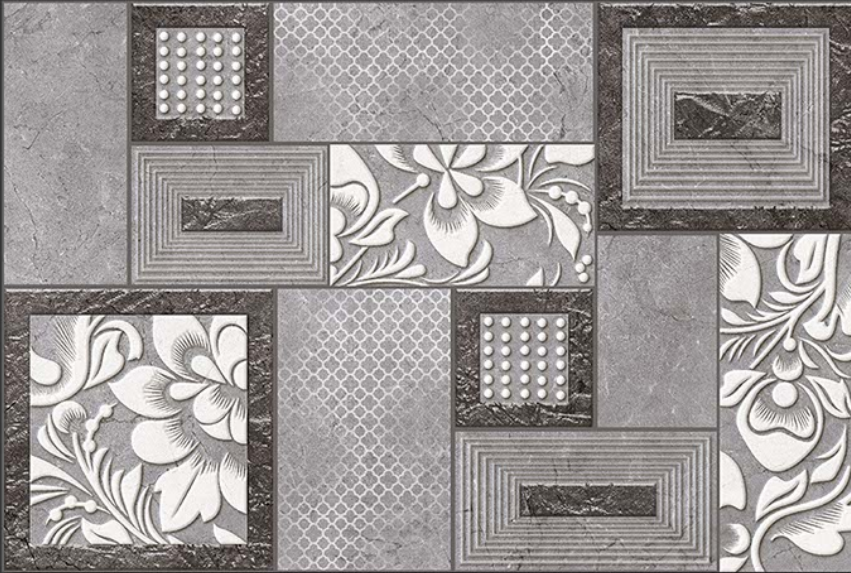

CORRECT
RECTIFIED

3D

HIGH
DEFINATION

WWW.VIVANTACERAMIC.COM

DIGITAL
WALL TILES
300X450MM GLOSSY

VIVANTA
CERAMIC PVT . LTD

4138-L

4138-BHL