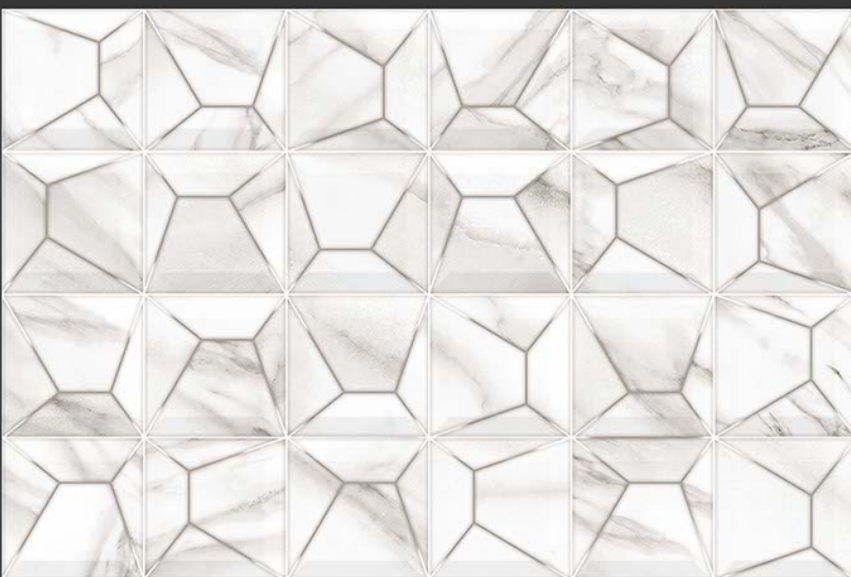

3D

HIGH
DEFINATION

DIGITAL
WALL TILES
300X450MM GLOSSY

4190-L

4190-AHL

4190-L

GLOSSY

WATERPROOF