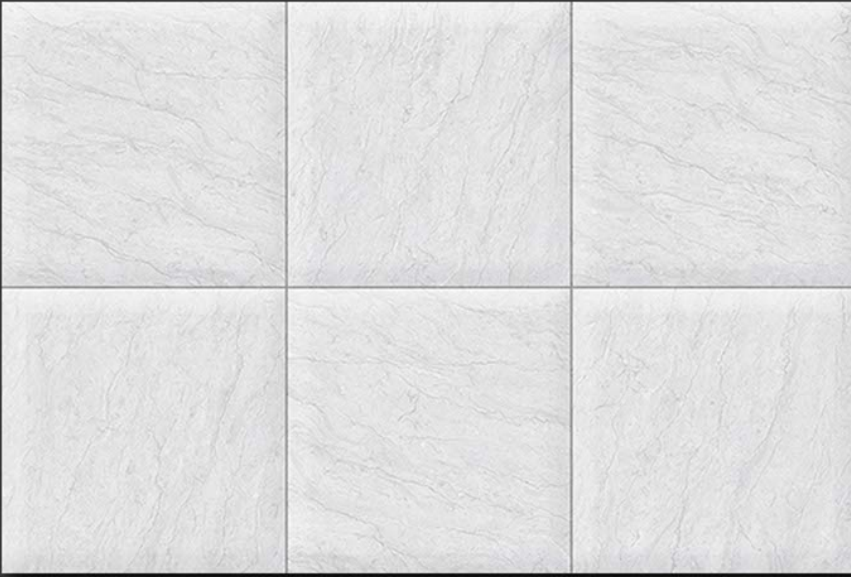

DIGITAL
WALL TILES
300X450MM GLOSSY

4104-L