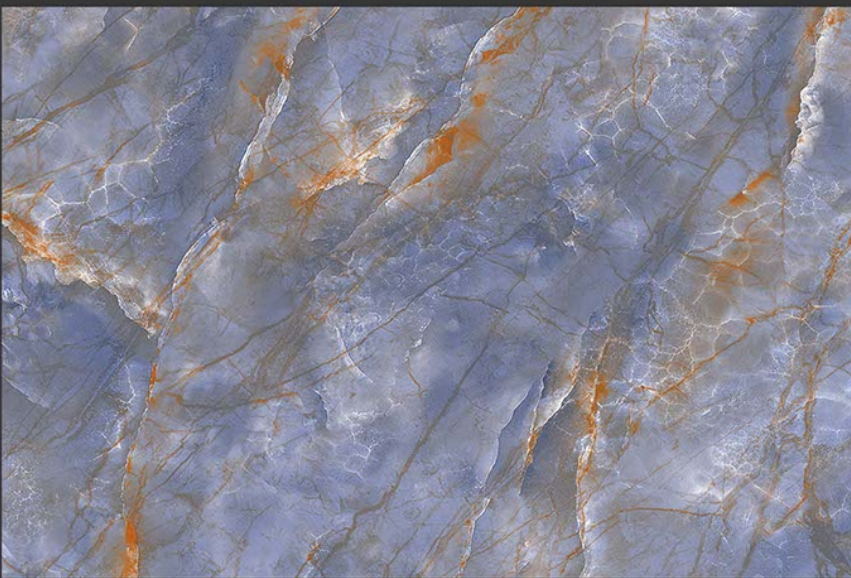

4177-D

GLOSSY

WATERPROOF

WALL

CORRECT
RECTIFIED

3D

HIGH
DEFINATION

WWW.VIVANTACERAMIC.COM