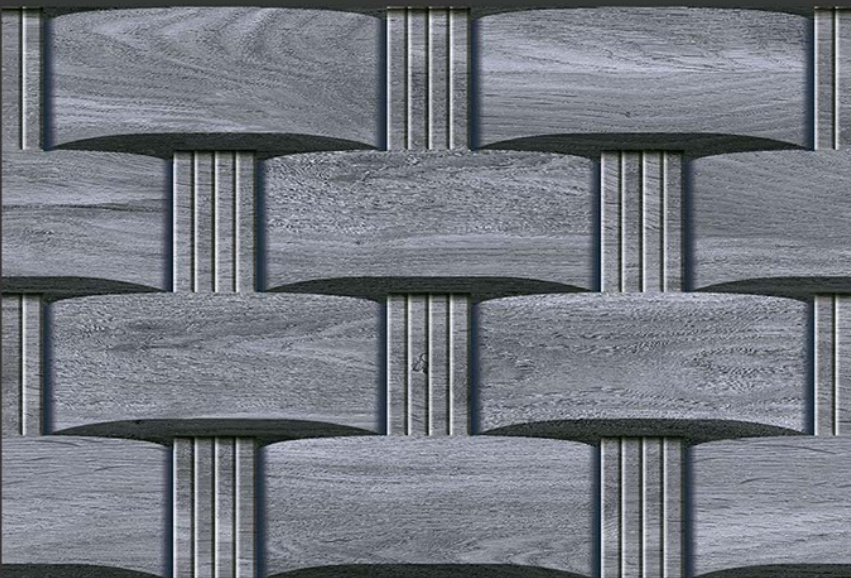

4132-D

GLOSSY

WATERPROOF

WALL

CORRECT
RECTIFIED

3D

HIGH
DEFINATION

WWW.VIVANTACERAMIC.COM