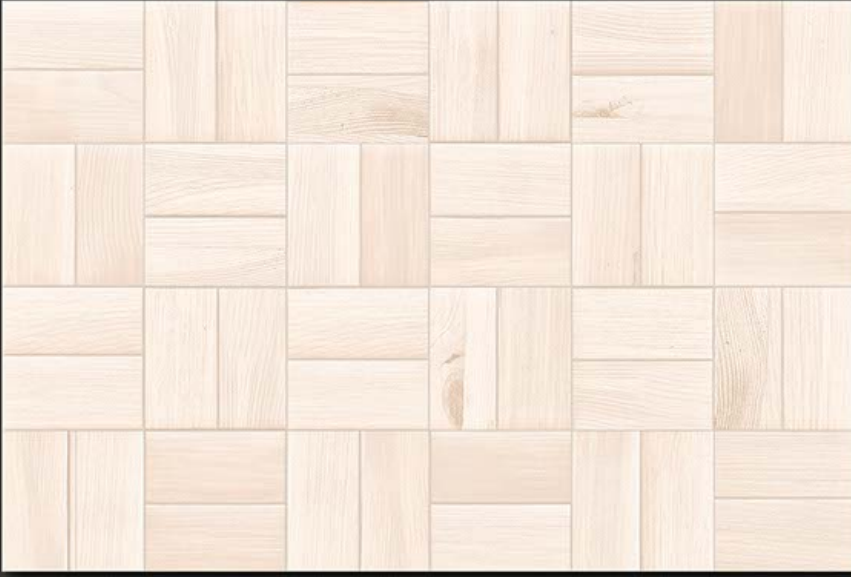

DIGITAL
WALL TILES
300X450MM GLOSSY

VIVANTA
CERAMIC PVT. LTD

4159-L