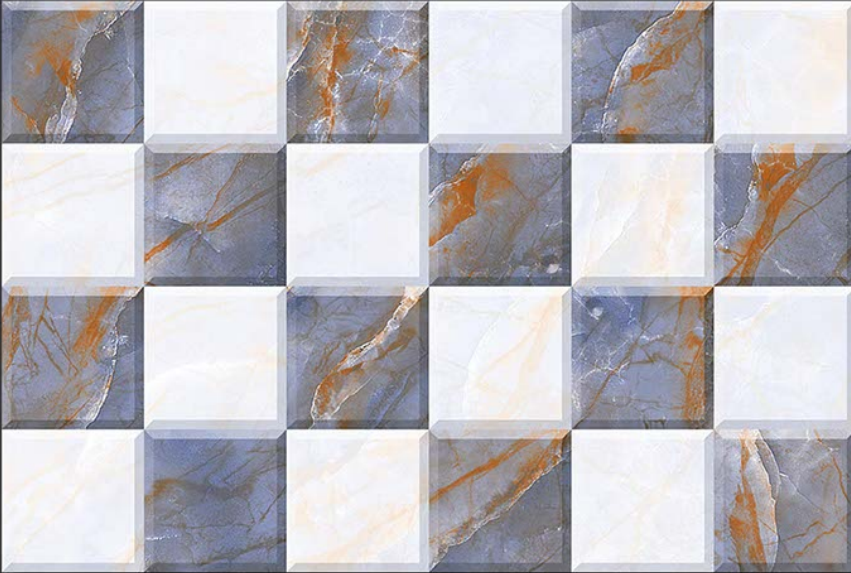

DIGITAL
WALL TILES
300X450MM GLOSSY

VIVANTA
CERAMIC PVT. LTD

4177-AHL

GLOSSY

WATERPROOF

WALL

CORRECT
RECTIFIED

3D

HIGH
DEFINATION

WWW.VIVANTACERAMIC.COM