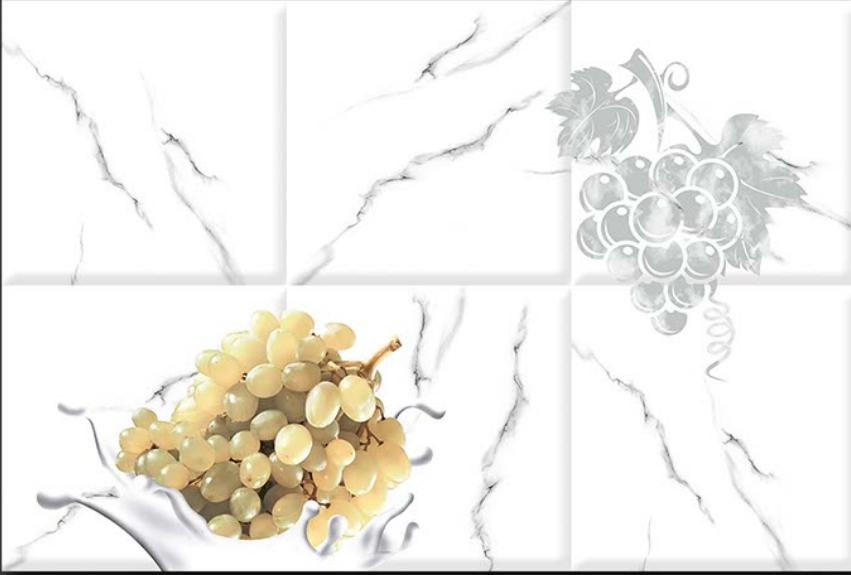

GLOSSY

WATERPROOF

WALL

CORRECT
RECTIFIED

3D

HIGH
DEFINATION

DIGITAL
WALL TILES
300X450MM GLOSSY

VIVANTA
CERAMIC PVT . LTD