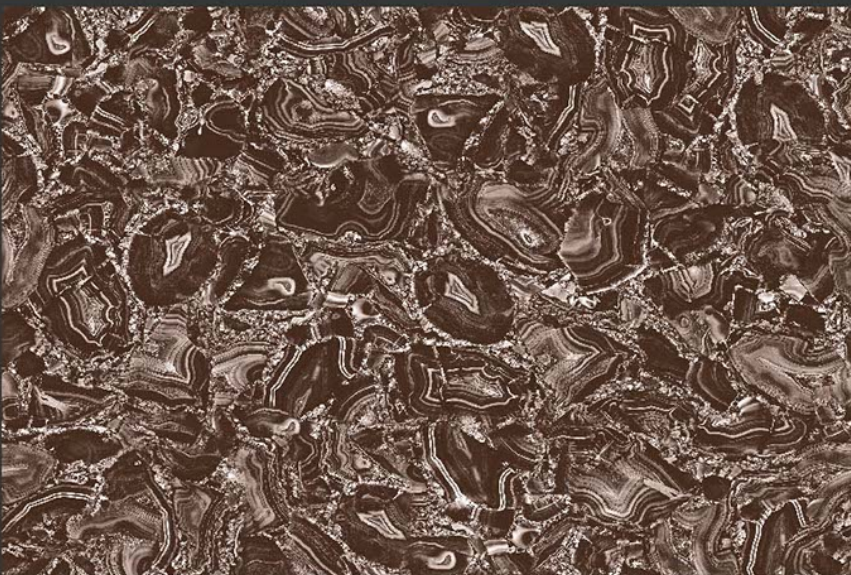

4247-A HL

4247-D

GLOSSY

WATERPROOF

WALL

CORRECT
RECTIFIED

3D

HIGH
DEFINATION