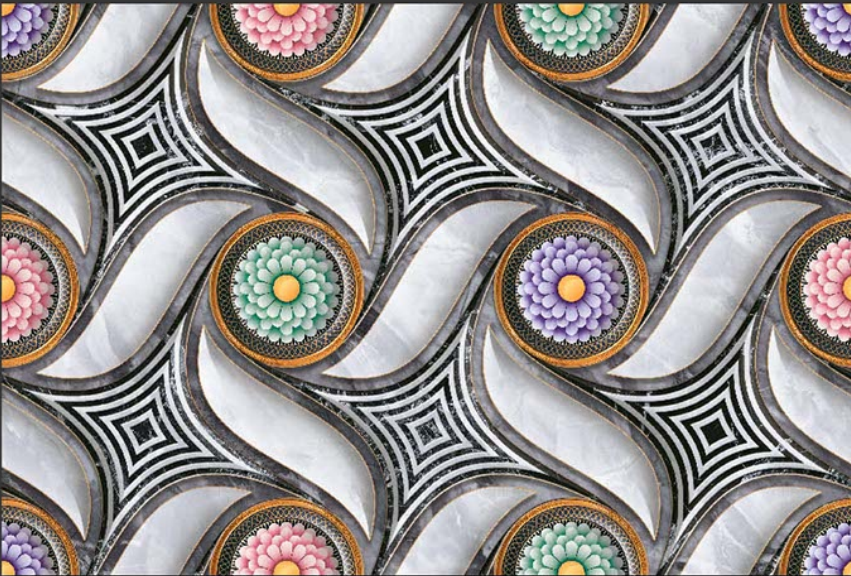

WALL

CORRECT
RECTIFIED

3D

HIGH
DEFINATION

WWW.VIVANTACERAMIC.COM

DIGITAL
WALL TILES
300X450MM GLOSSY

VIVANTA
CERAMIC PVT. LTD

4234-L