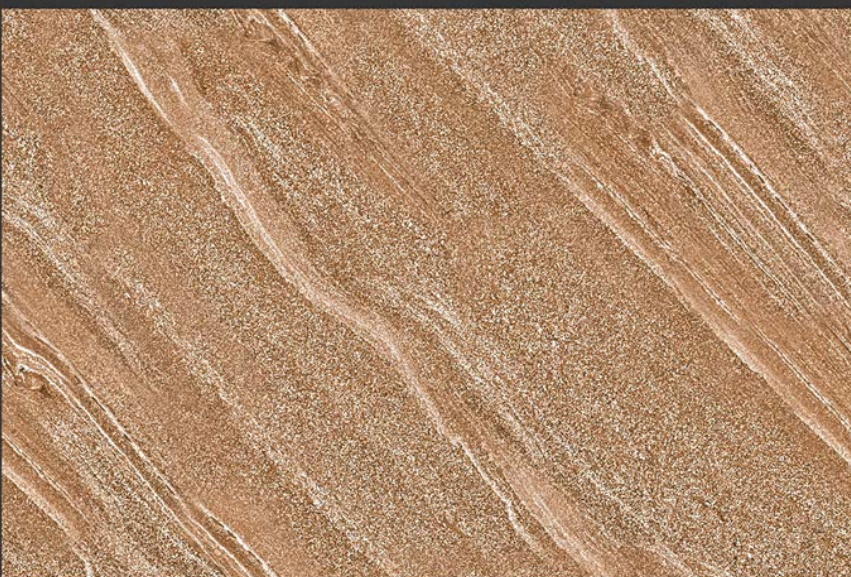

4229-D

GLOSSY

WATERPROOF

WALL

CORRECT
RECTIFIED

3D

HIGH
DEFINATION