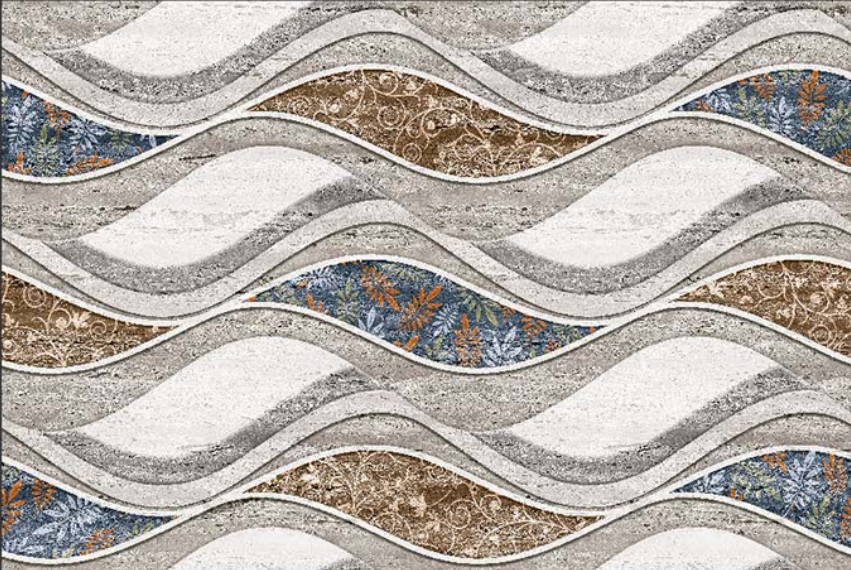

DIGITAL
WALL TILES
300X450MM GLOSSY

VIVANTA
CERAMIC PVT . LTD

4216-A HL

GLOSSY

WATERPROOF

WALL

CORRECT
RECTIFIED

3D

HIGH
DEFINATION

WWW.VIVANTACERAMIC.COM