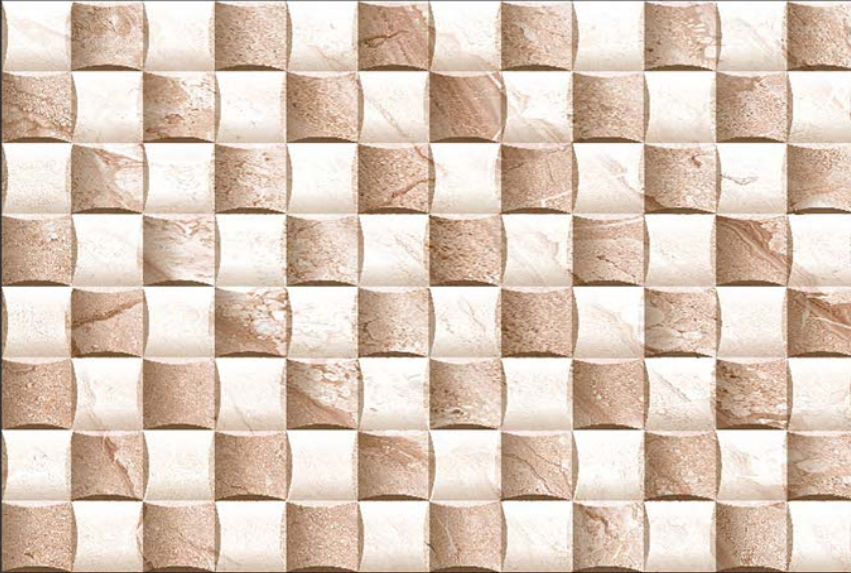

DIGITAL
WALL TILES
300X450MM GLOSSY

VIVANTA
CERAMIC PVT . LTD

4241-A HL

GLOSSY

WATERPROOF

WALL

CORRECT
RECTIFIED

3D

HIGH
DEFINATION

WWW.VIVANTACERAMIC.COM