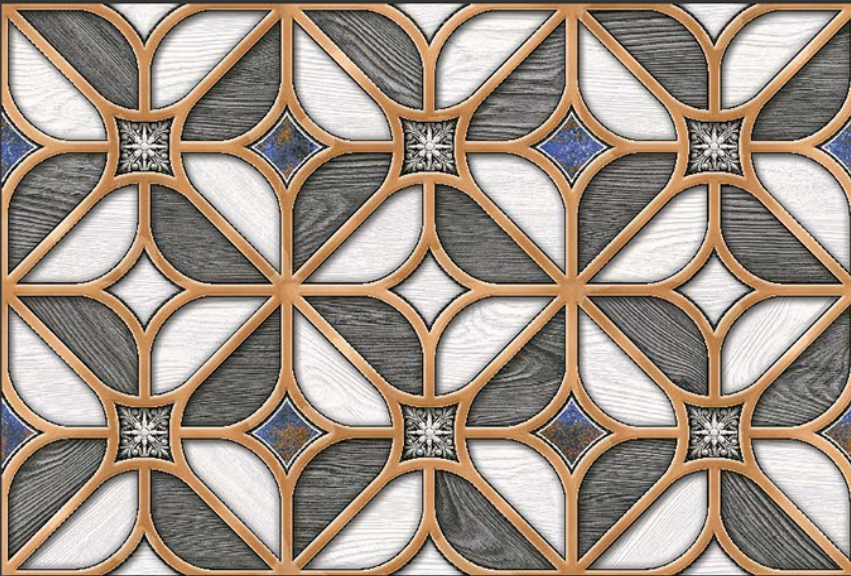

WALL

CORRECT
RECTIFIED

3D

HIGH
DEFINATION

WWW.VIVANTACERAMIC.COM

DIGITAL
WALL TILES
300X450MM GLOSSY

VIVANTA
CERAMIC PVT . LTD

4262-L1