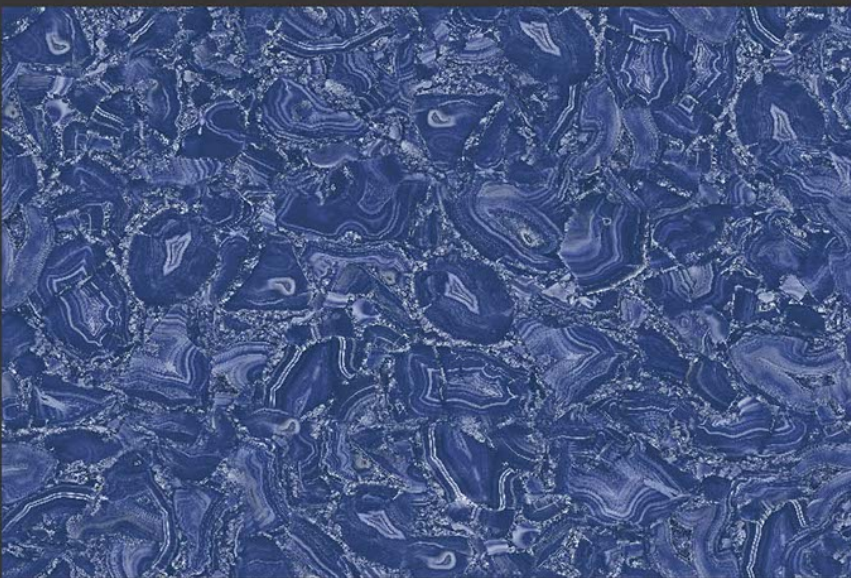

WWW.VIVANTACERAMIC.COM

DIGITAL
WALL TILES
300X450MM GLOSSY

VIVANTA
CERAMIC PVT. LTD

4248-L

4248-A HL

4248-D

GLOSSY

WATERPROOF