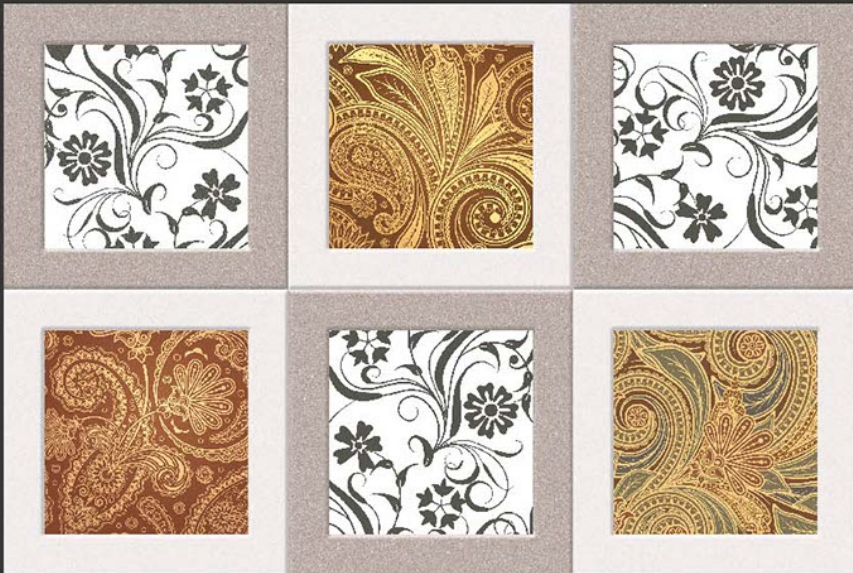

DIGITAL
WALL TILES
300X450MM GLOSSY

VIVANTA
CERAMIC PVT. LTD

4233-L

4233-A HL

4233-D

GLOSSY

WATERPROOF

WALL

CORRECT
RECTIFIED

3D

HIGH
DEFINATION

WWW.VIVANTACERAMIC.COM