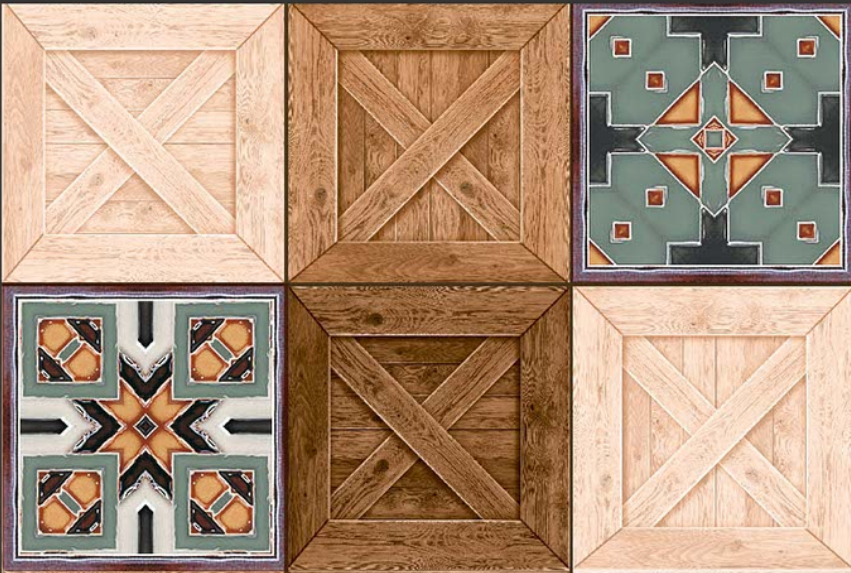

WALL

CORRECT
RECTIFIED

3D

HIGH
DEFINATION

WWW.VIVANTACERAMIC.COM

DIGITAL
WALL TILES
300X450MM GLOSSY

VIVANTA
CERAMIC PVT . LTD

4263-L1