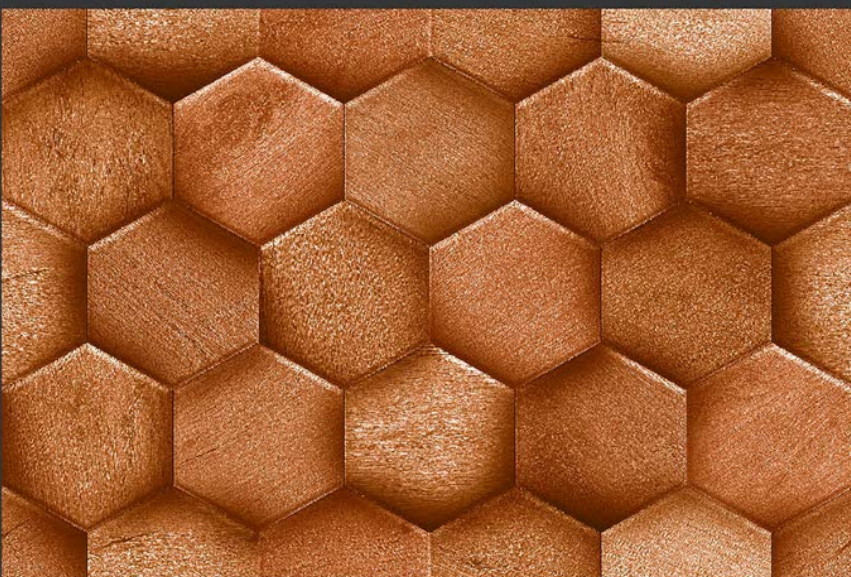

4249-A HL

4249-D

GLOSSY

WATERPROOF

WALL

CORRECT
RECTIFIED

3D

HIGH
DEFINATION