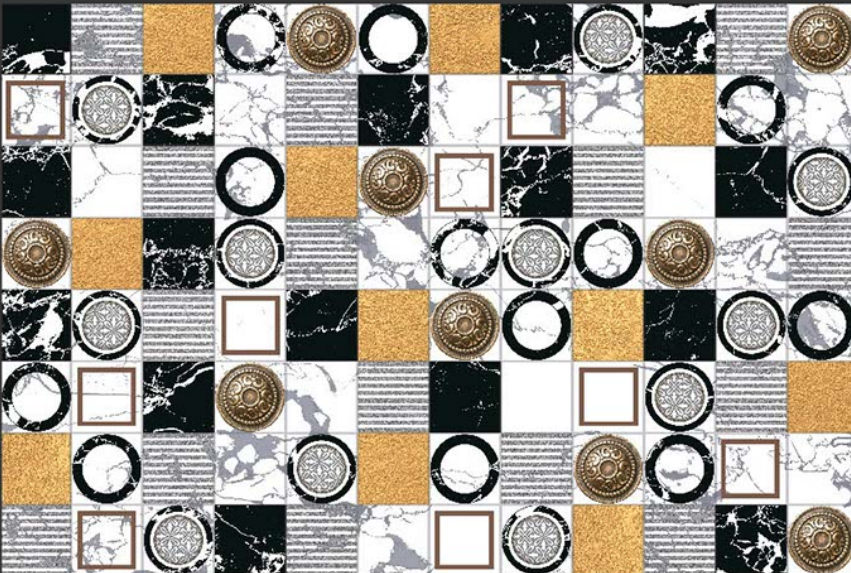

CORRECT
RECTIFIED

3D

HIGH
DEFINATION

WWW.VIVANTACERAMIC.COM

DIGITAL
WALL TILES
300X450MM GLOSSY

4225-L

4225-A HL

4225-D