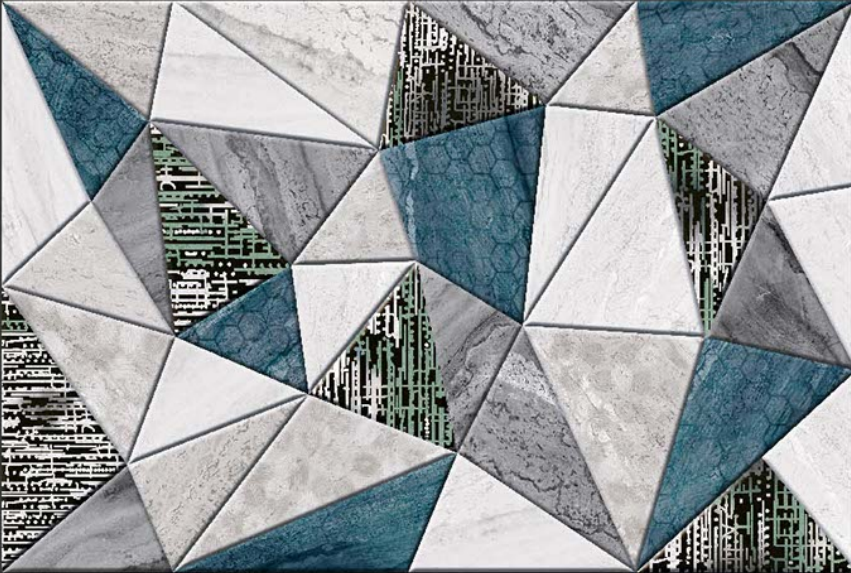

4209-A HL

4209-D

GLOSSY

WATERPROOF

WALL

CORRECT
RECTIFIED

3D

HIGH
DEFINATION