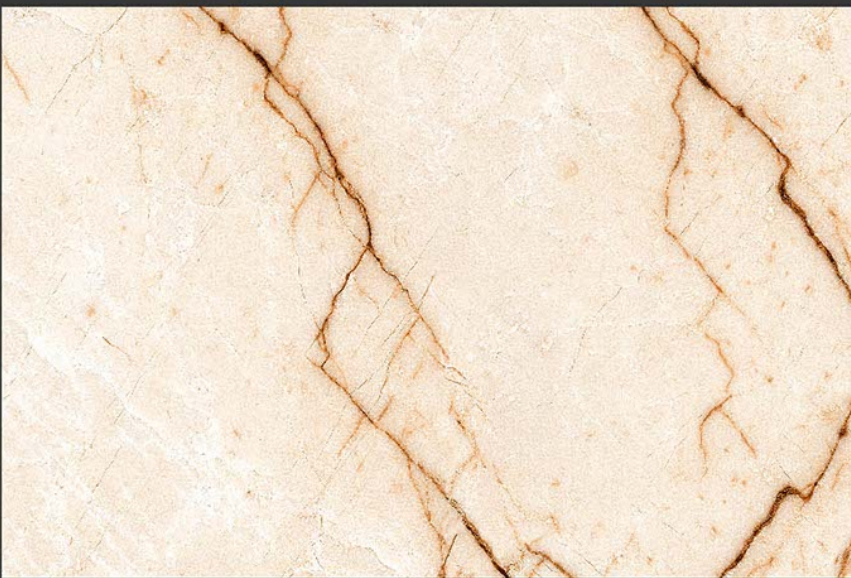

4244-D2

GLOSSY

WATERPROOF

WALL

CORRECT
RECTIFIED

3D

HIGH
DEFINATION