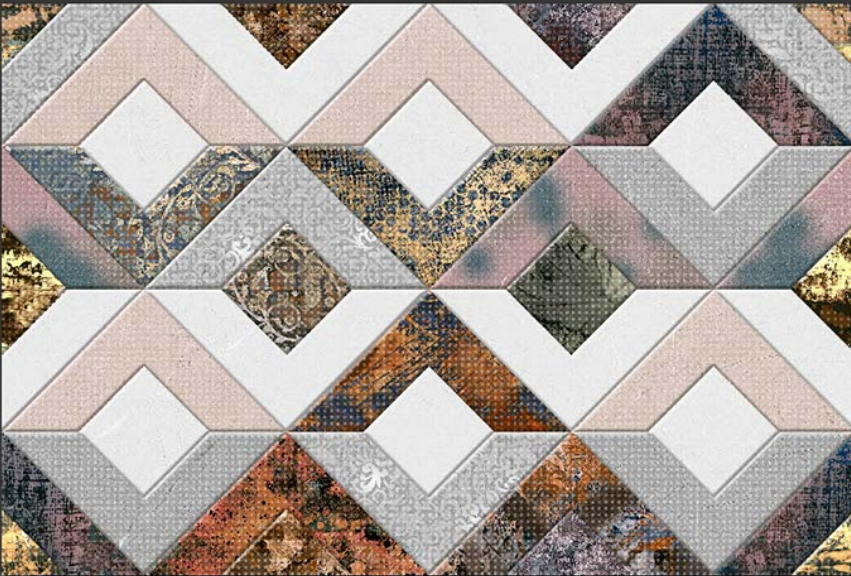

DIGITAL
WALL TILES
300X450MM GLOSSY

VIVANTA
CERAMIC PVT. LTD

4221-B HL

GLOSSY

WATERPROOF

WALL

CORRECT
RECTIFIED

3D

HIGH
DEFINATION

WWW.VIVANTACERAMIC.COM