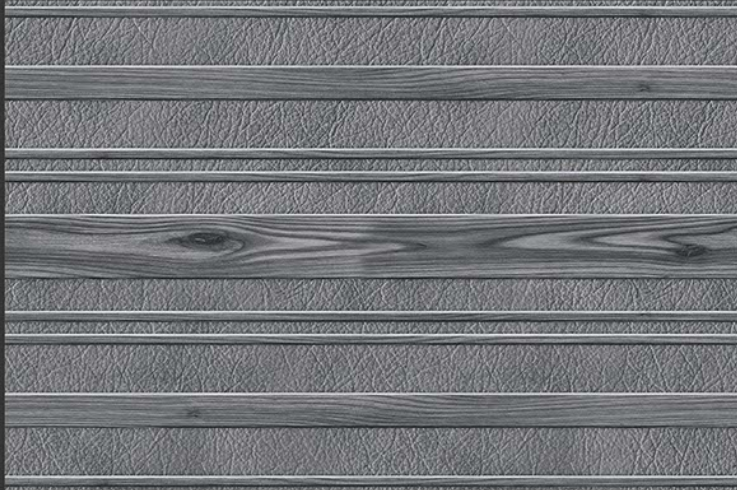

4356-AHL

4356-D

F
L
O
W
E
R

S
E
R
I
E
S

GLOSSY

WATERPROOF

WALL

CORRECT
RECTIFIED

3D

HIGH
DEFINATION

WWW.VIVANTACERAMIC.COM