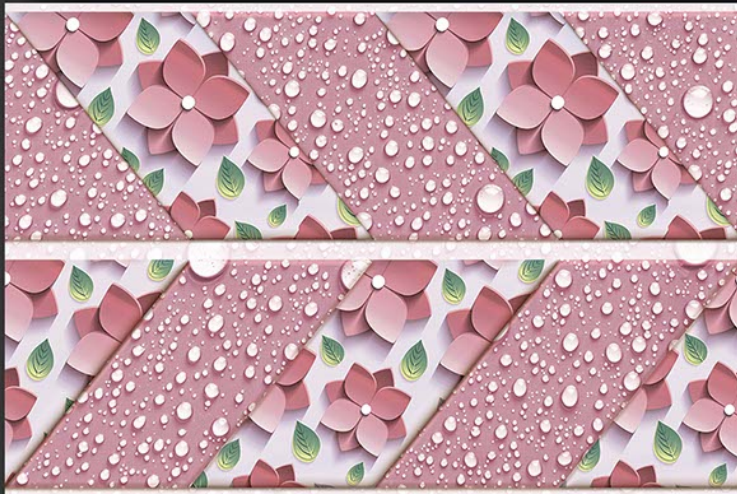

DIGITAL
WALL TILES
300X450MM GLOSSY

VIVANTA
CERAMIC PVT. LTD

4360-L

4360-AHL

4360-AHL

4360-D

F
L
O
W
E
R

S
E
R
I
E
S

GLOSSY

WATERPROOF

WALL

CORRECT
RECTIFIED

3D

HIGH
DEFINATION