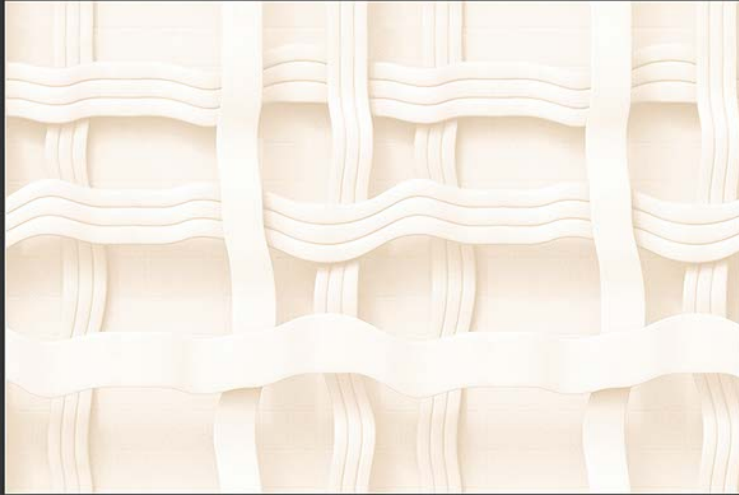

DIGITAL
WALL TILES
300X450MM GLOSSY

VIVANTA
CERAMIC PVT. LTD

4359-L