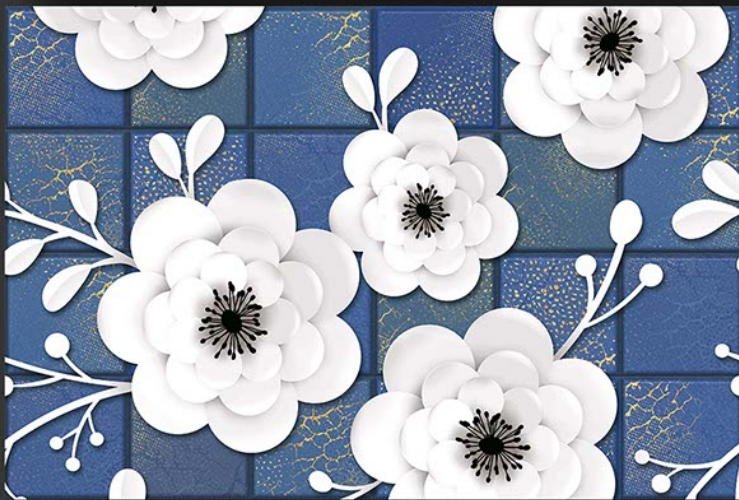

DIGITAL
WALL TILES
300X450MM GLOSSY

VIVANTA
CERAMIC PVT. LTD

4363-L

4363-AHL

4363-BHL

4363-D

P
O
S
T
E
R
S
E
R
I
E
S

GLOSSY

WATERPROOF

WALL

CORRECT
RECTIFIED

3D

HIGH
DEFINATION