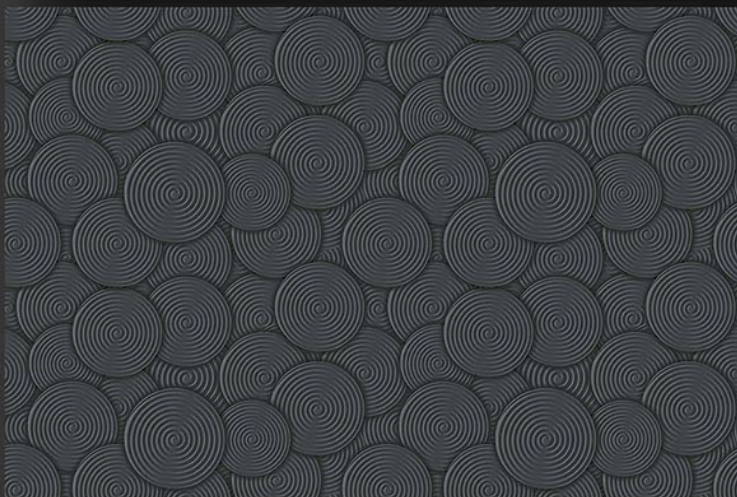

4331-D

F
L
O
W
E
R

S
E
R
I
E
S

GLOSSY

WATERPROOF

WALL

CORRECT
RECTIFIED

3D

HIGH
DEFINATION