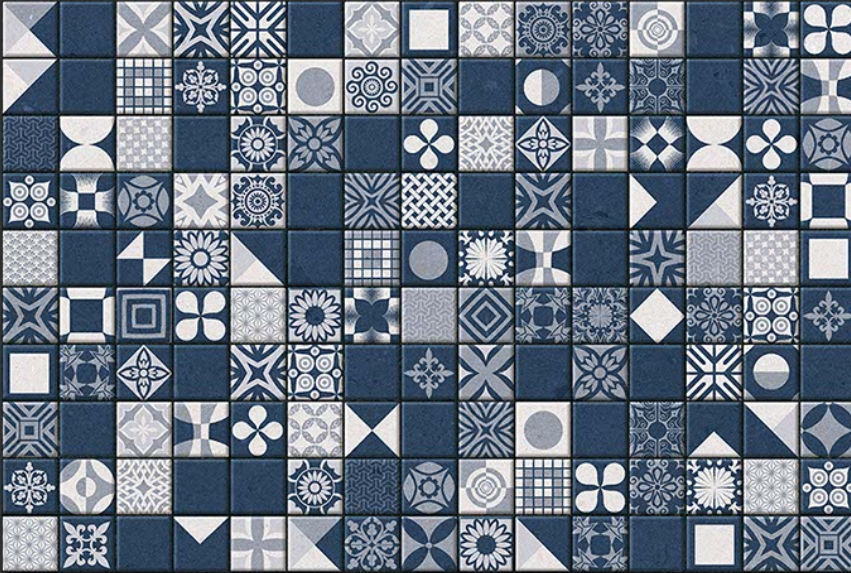

3793-AHL(RANDOME)