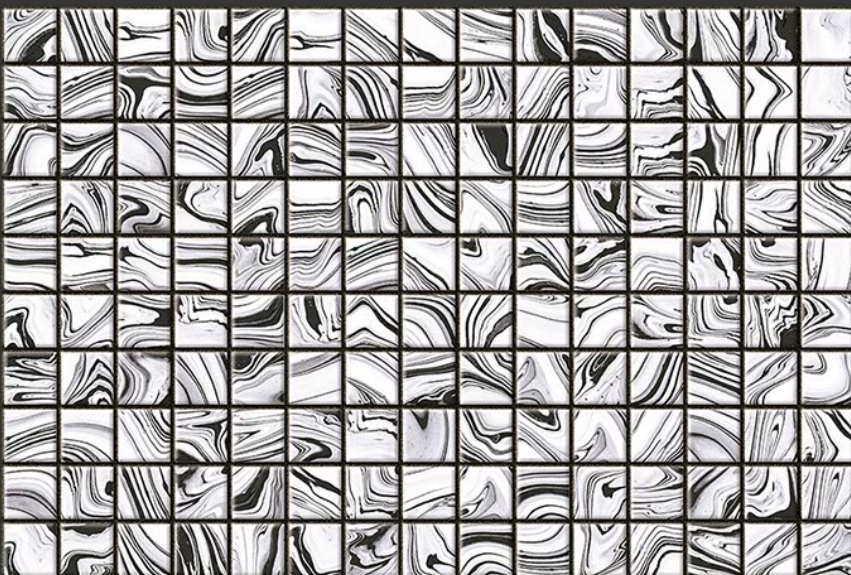

M
O
S
A
I
C

S
E
R
I
E
S

GLOSSY

WATERPROOF

WALL

CORRECT
RECTIFIED

3D

HIGH
DEFINATION