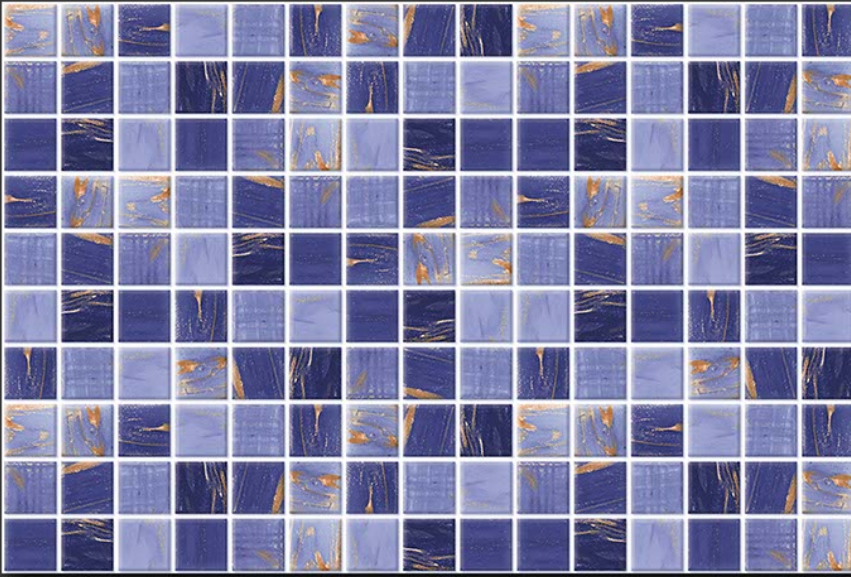

M
O
S
A
I
C

S
E
R
I
E
S

GLOSSY

WATERPROOF

WALL

CORRECT
RECTIFIED

3D

HIGH
DEFINATION