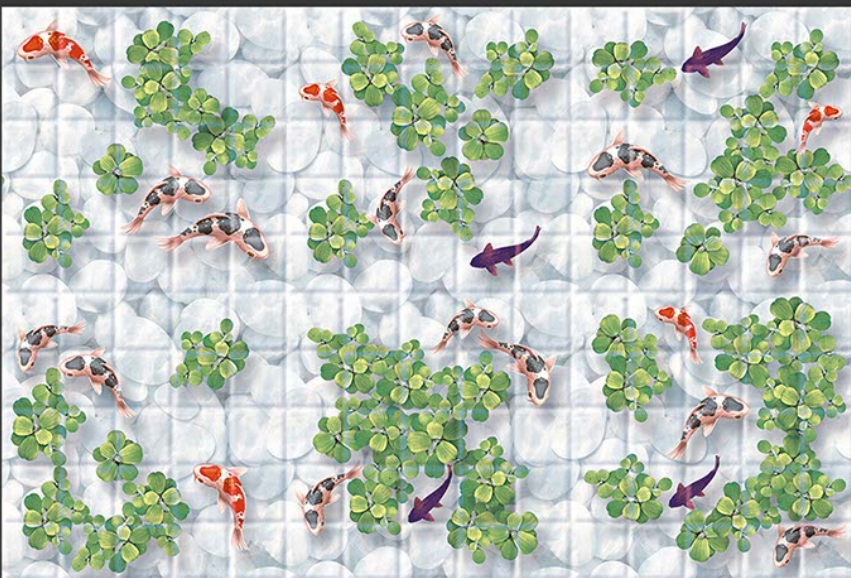

DIGITAL
WALL TILES
300X450MM GLOSSY

VIVANTA
CERAMIC PVT. LTD

M
O
S
A
I
C

S
E
R
I
E
S

GLOSSY

WATERPROOF

WALL

CORRECT
RECTIFIED

3D

HIGH
DEFINATION

4379-HL

WWW.VIVANTACERAMIC.COM