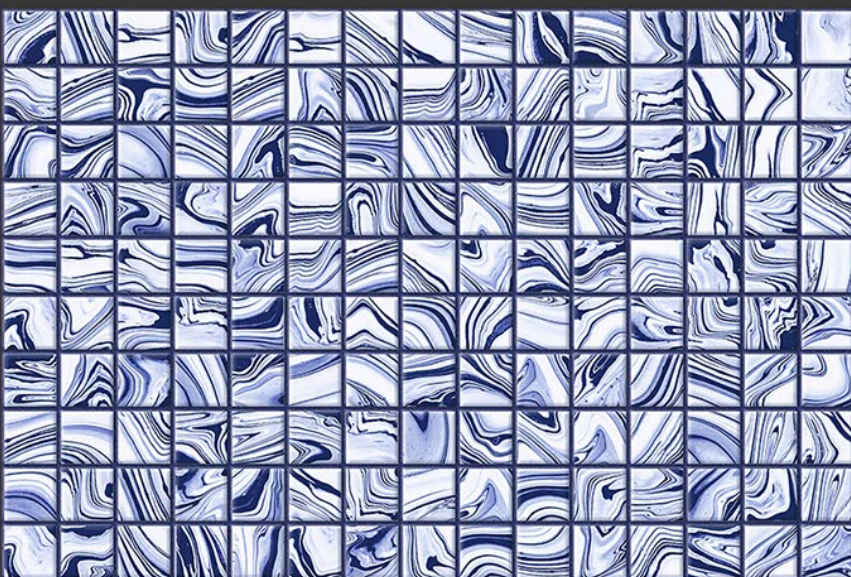

DIGITAL
WALL TILES
300X450MM GLOSSY

VIVANTA
CERAMIC PVT . LTD

M
O
S
A
I
C

S
E
R
I
E
S

GLOSSY

WATERPROOF

WALL

CORRECT
RECTIFIED

3D

HIGH
DEFINATION

4372-HL1

WWW.VIVANTACERAMIC.COM