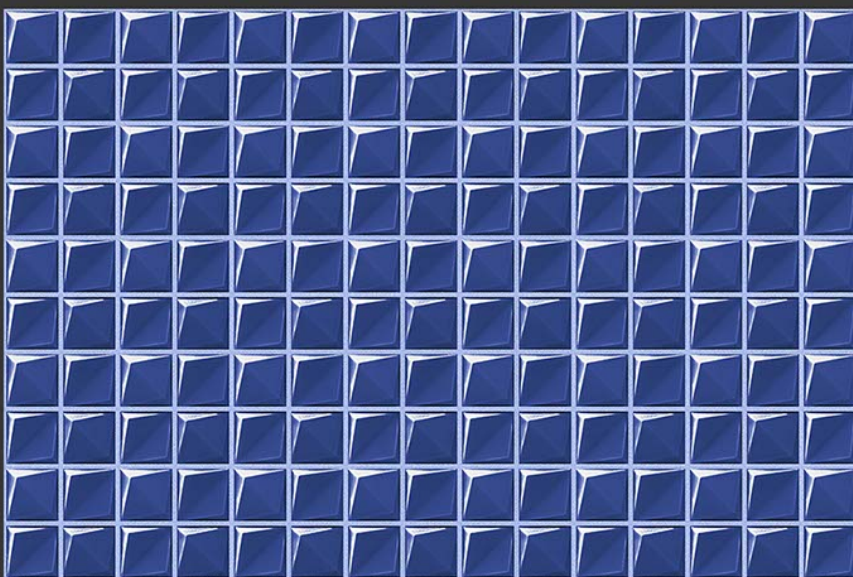

4377-D

M
O
S
A
I
C

S
E
R
I
E
S

GLOSSY

WATERPROOF

WALL

CORRECT
RECTIFIED

3D

HIGH
DEFINATION

WWW.VIVANTACERAMIC.COM