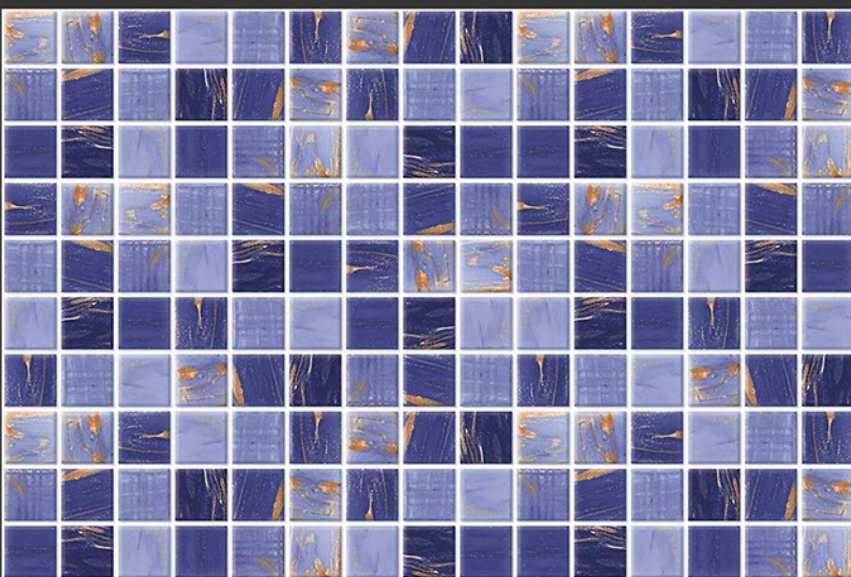

M
O
S
A
I
C

S
E
R
I
E
S

GLOSSY

WATERPROOF

WALL

CORRECT
RECTIFIED

3D

HIGH
DEFINATION