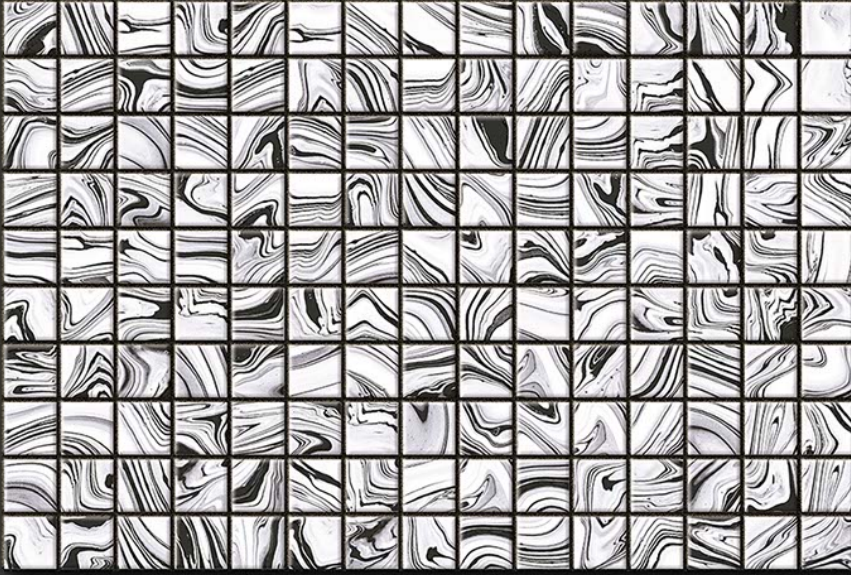

M
O
S
A
I
C

S
E
R
I
E
S

GLOSSY

WATERPROOF

WALL

CORRECT
RECTIFIED

3D

HIGH
DEFINATION