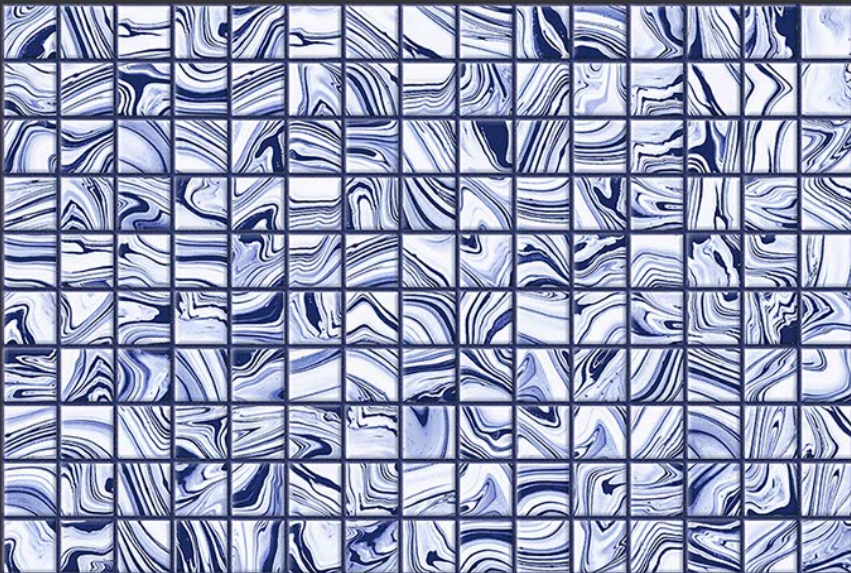

DIGITAL
WALL TILES
300X450MM GLOSSY

VIVANTA
CERAMIC PVT . LTD

M
O
S
A
I
C

S
E
R
I
E
S

GLOSSY

WATERPROOF

WALL

CORRECT
RECTIFIED

3D

HIGH
DEFINATION

4372-HL1

WWW.VIVANTACERAMIC.COM