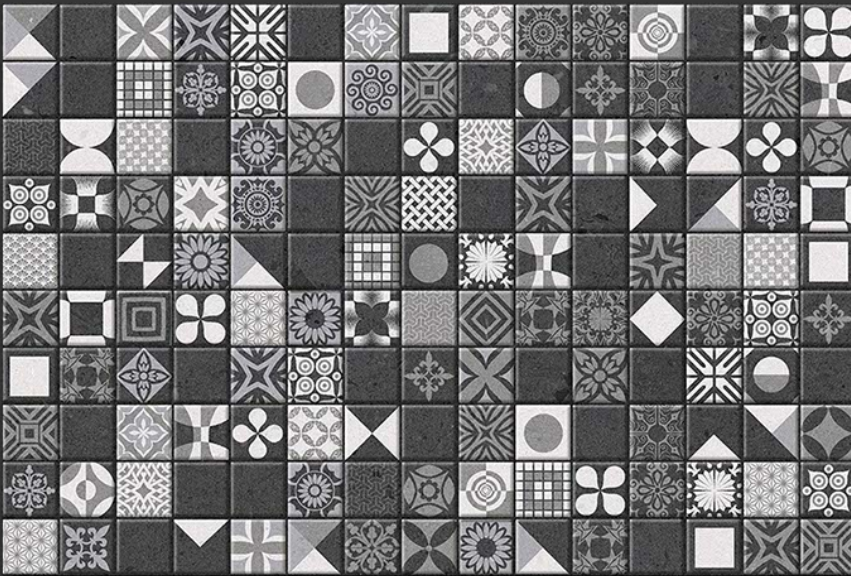

3792-L

3792-AHL(RANDOME)

3792-D

GLOSSY

WATERPROOF

WALL

CORRECT
RECTIFIED

3D