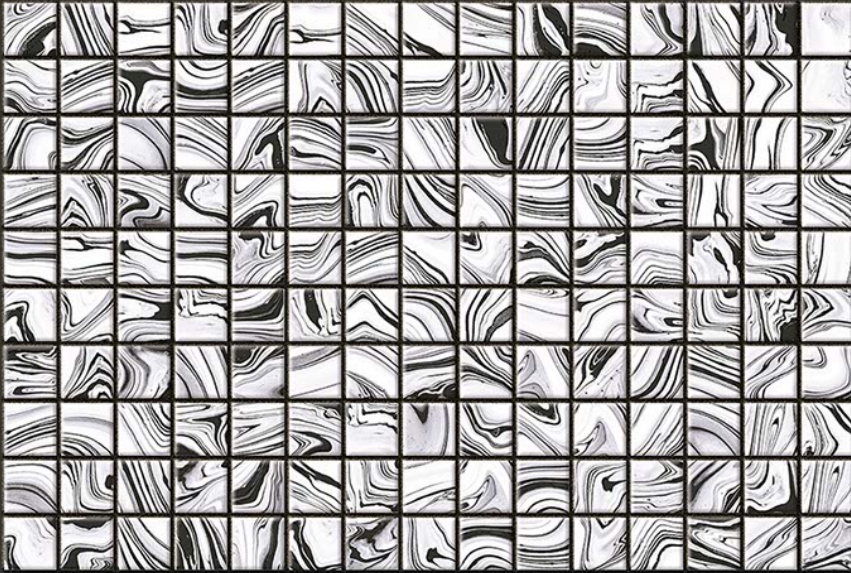

M
O
S
A
I
C

S
E
R
I
E
S

GLOSSY

WATERPROOF

WALL

CORRECT
RECTIFIED

3D

HIGH
DEFINATION