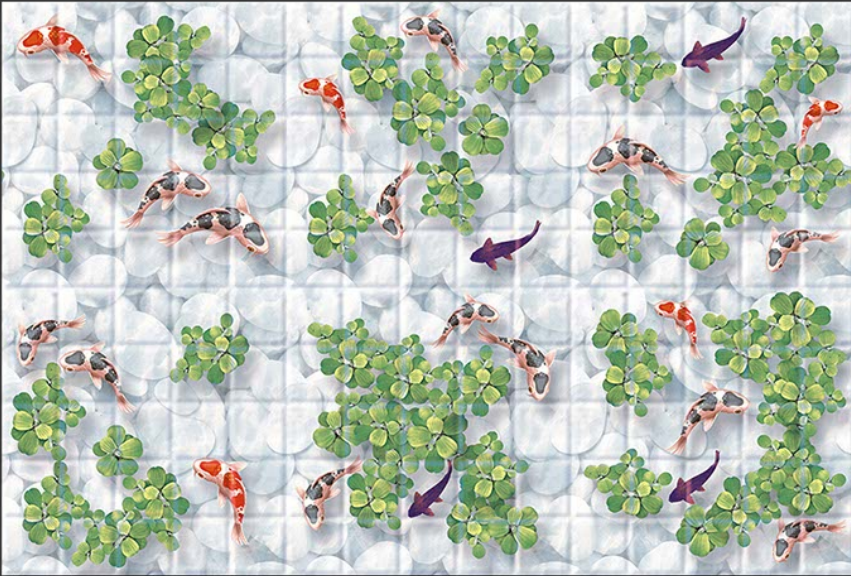

DIGITAL
WALL TILES
300X450MM GLOSSY

VIVANTA
CERAMIC PVT. LTD

M
O
S
A
I
C

S
E
R
I
E
S

GLOSSY

WATERPROOF

WALL

CORRECT
RECTIFIED

3D

HIGH
DEFINATION

4379-HL

WWW.VIVANTACERAMIC.COM