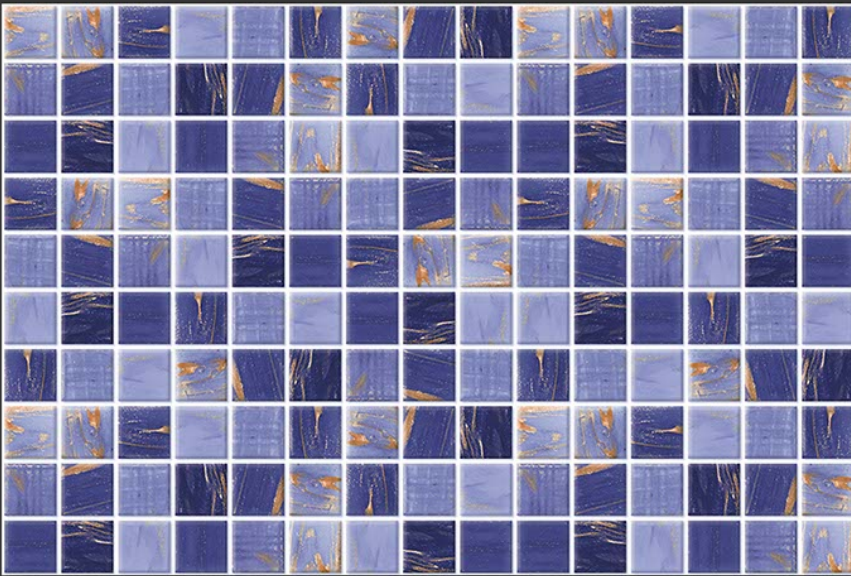

M
O
S
A
I
C

S
E
R
I
E
S

GLOSSY

WATERPROOF

WALL

CORRECT
RECTIFIED

3D

HIGH
DEFINATION