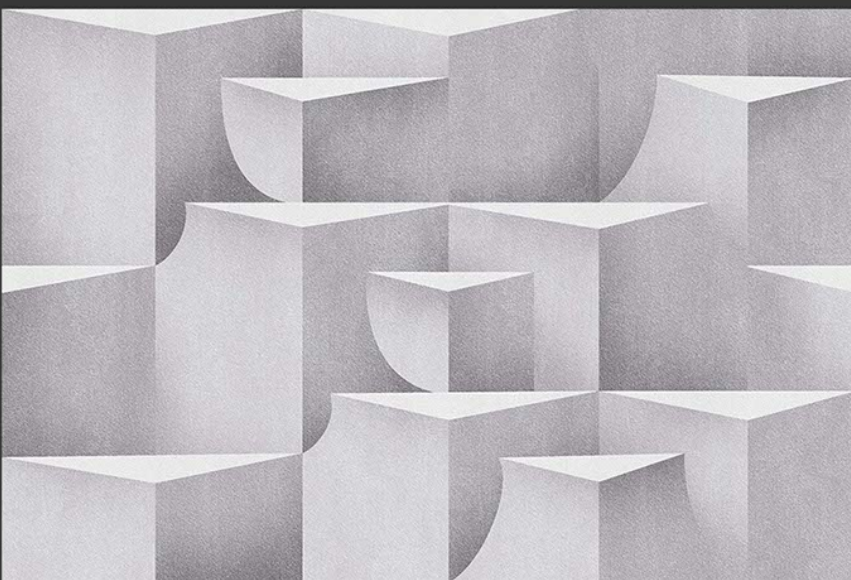

4406-K2

4406-D

GLOSSY

WATERPROOF

WALL

CORRECT
RECTIFIED

3D

HIGH
DEFINATION