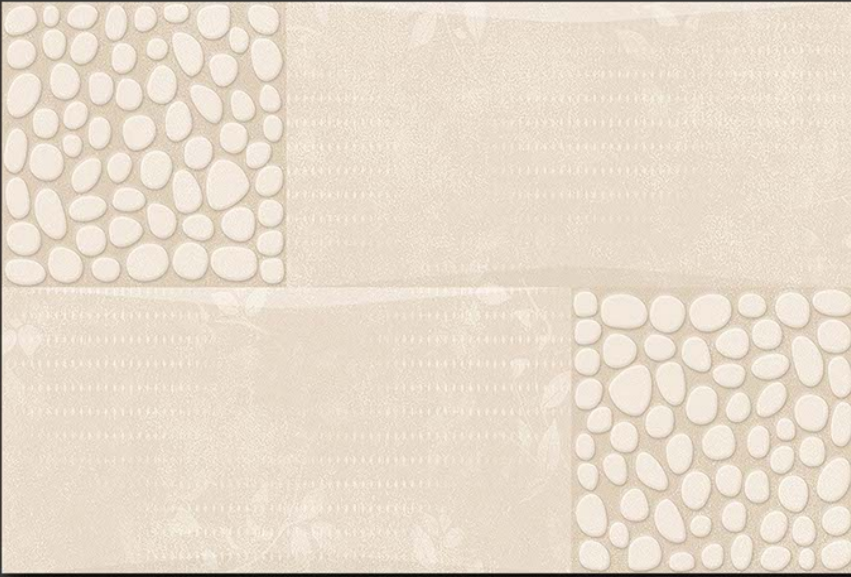

DIGITAL
WALL TILES
300X450MM GLOSSY

VIVANTA
CERAMIC PVT . LTD

4433-L