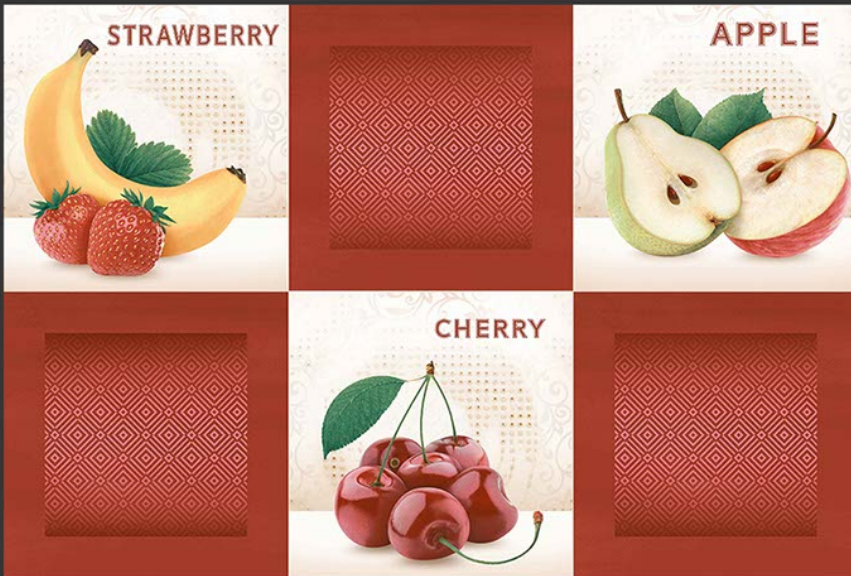

3D

HIGH
DEFINATION

DIGITAL
WALL TILES
300X450MM GLOSSY

VIVANTA
CERAMIC PVT. LTD

4415-L

4415-K2

4415-D

GLOSSY