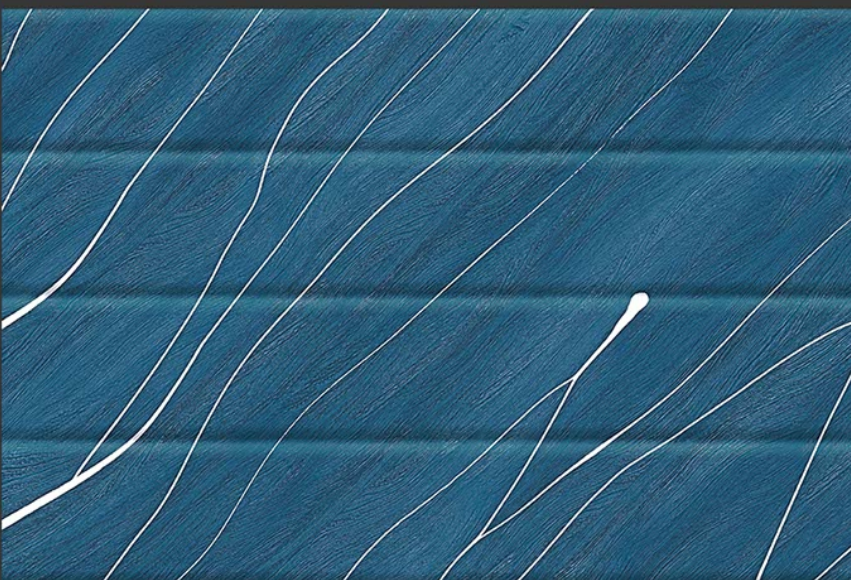

4419-D

GLOSSY

WATERPROOF

WALL

CORRECT
RECTIFIED

3D

HIGH
DEFINATION

WWW.VIVANTACERAMIC.COM