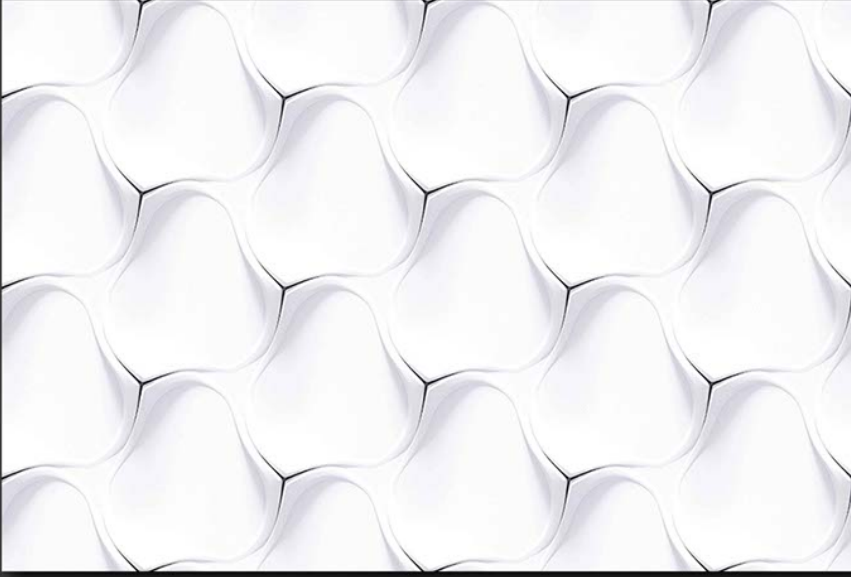

DIGITAL
WALL TILES
300X450MM GLOSSY

VIVANTA
CERAMIC PVT. LTD

4414-L