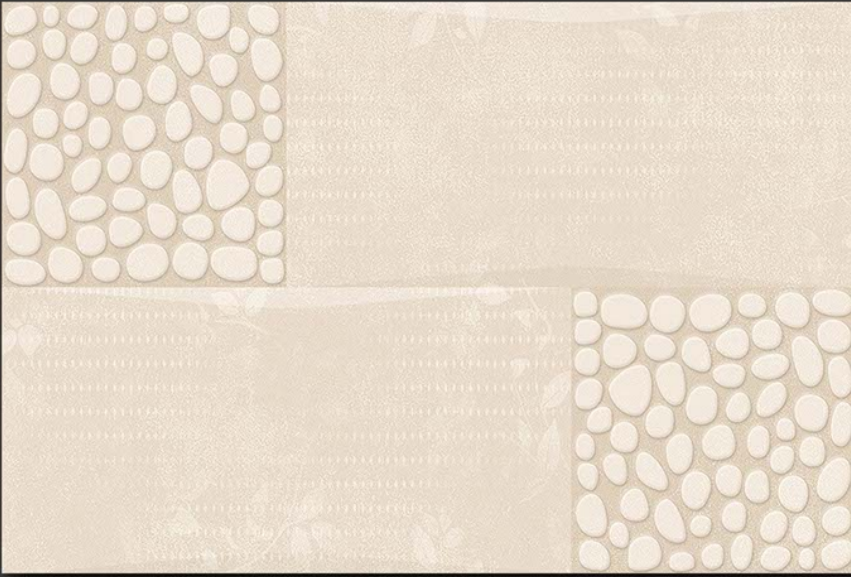

DIGITAL
WALL TILES
300X450MM GLOSSY

4433-L