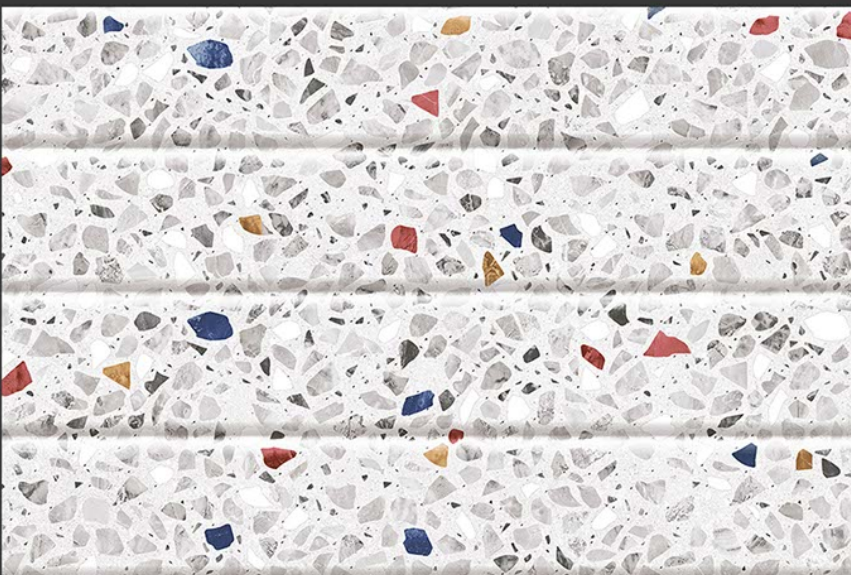

4418-D

GLOSSY

WATERPROOF

WALL

CORRECT
RECTIFIED

3D

HIGH
DEFINATION

WWW.VIVANTACERAMIC.COM