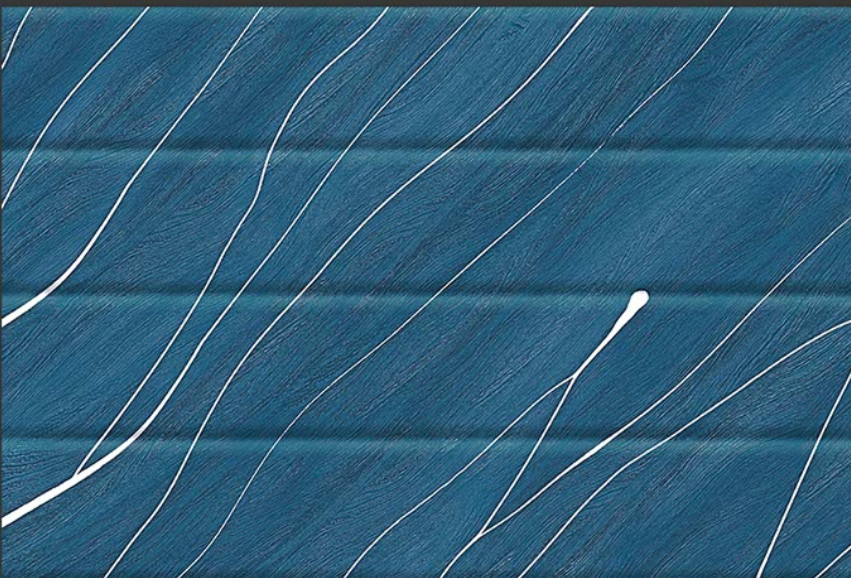

4419-D

GLOSSY

WATERPROOF

WALL

CORRECT
RECTIFIED

3D

HIGH
DEFINATION

WWW.VIVANTACERAMIC.COM