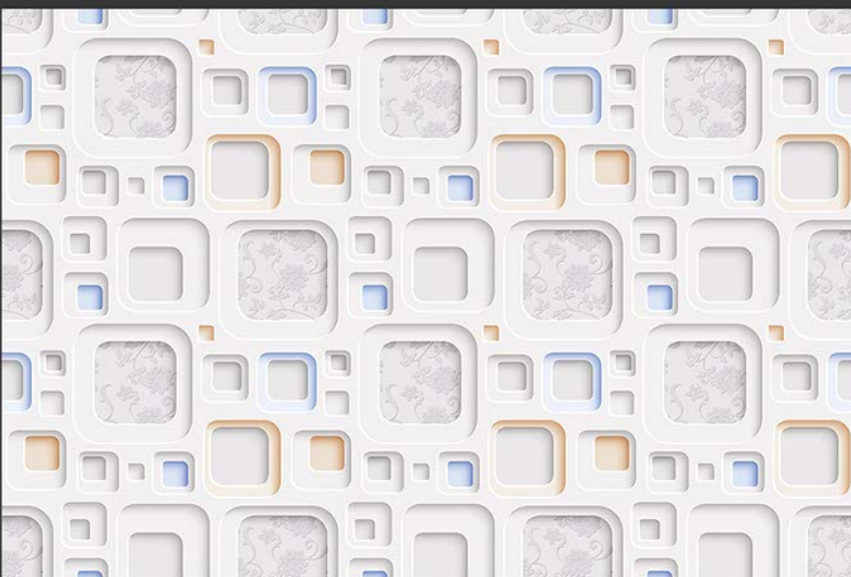

4430-L

GLOSSY

WATERPROOF

WALL

CORRECT
RECTIFIED

3D

HIGH
DEFINATION