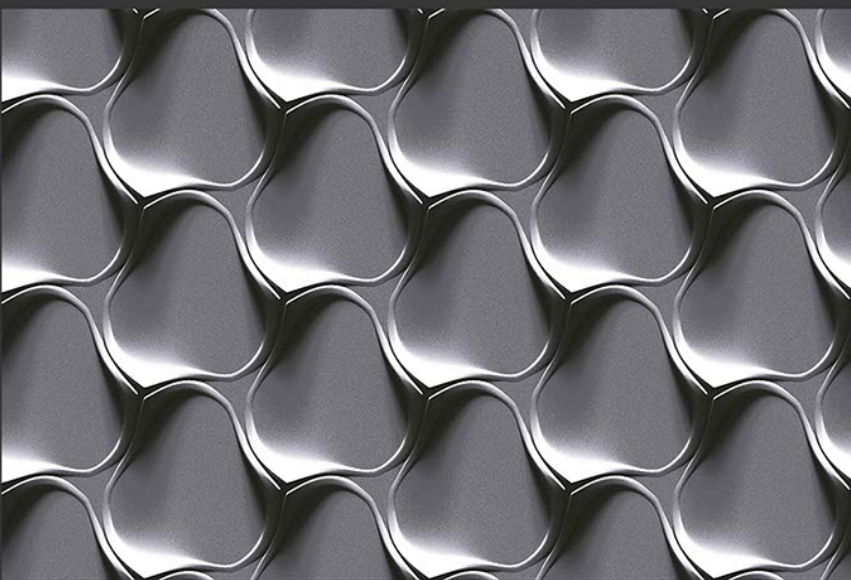

4414-D

GLOSSY

WATERPROOF

WALL

CORRECT
RECTIFIED

3D

HIGH
DEFINATION

WWW.VIVANTACERAMIC.COM