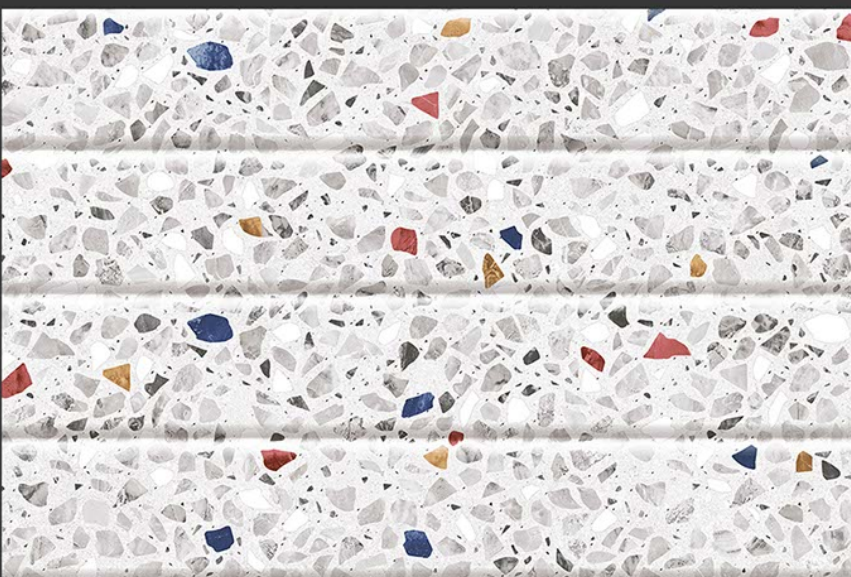

4418-L

4418-K1

4418-D

GLOSSY

WATERPROOF

WALL

CORRECT
RECTIFIED

3D