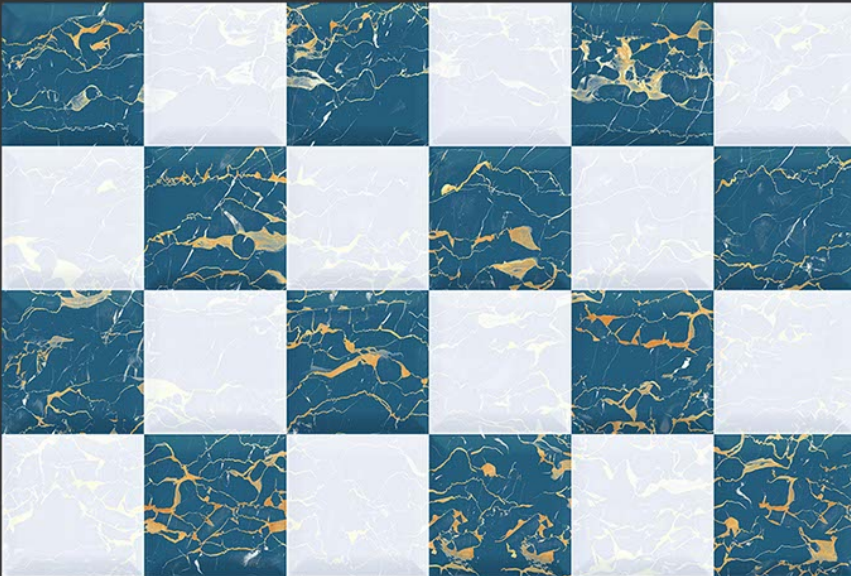

4421-L

4421-AHL

4421-D

GLOSSY

WATERPROOF

WALL

CORRECT
RECTIFIED

3D