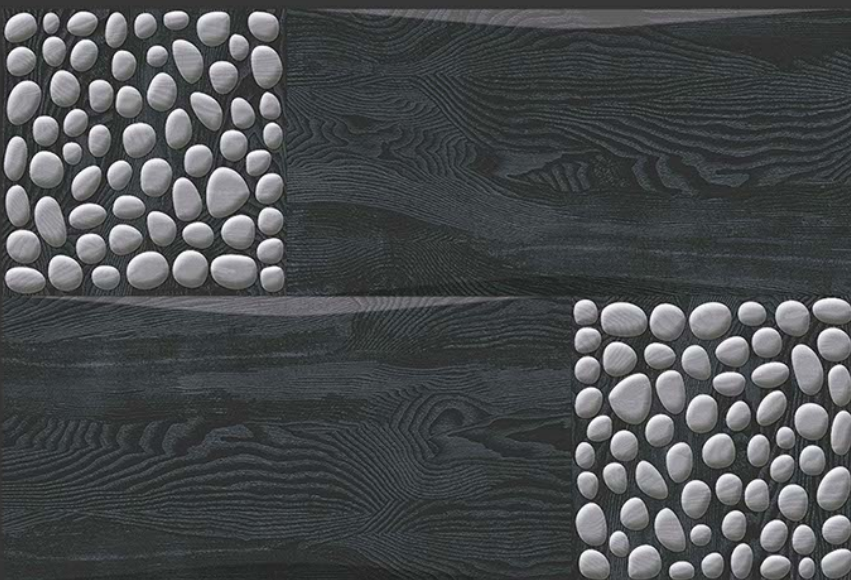

4427-D

GLOSSY

WATERPROOF

WALL

CORRECT
RECTIFIED

3D

HIGH
DEFINATION

WWW.VIVANTACERAMIC.COM