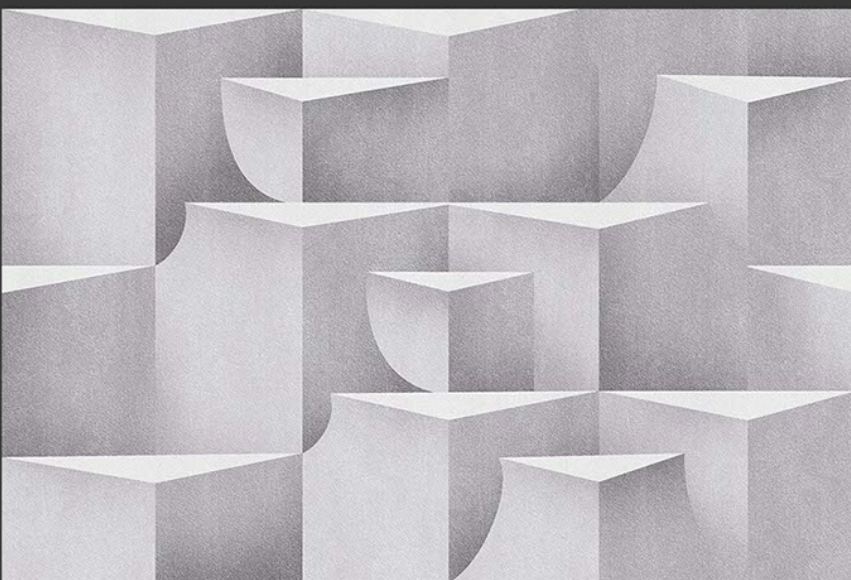

4406-D

GLOSSY

WATERPROOF

WALL

CORRECT
RECTIFIED

3D

HIGH
DEFINATION

WWW.VIVANTACERAMIC.COM