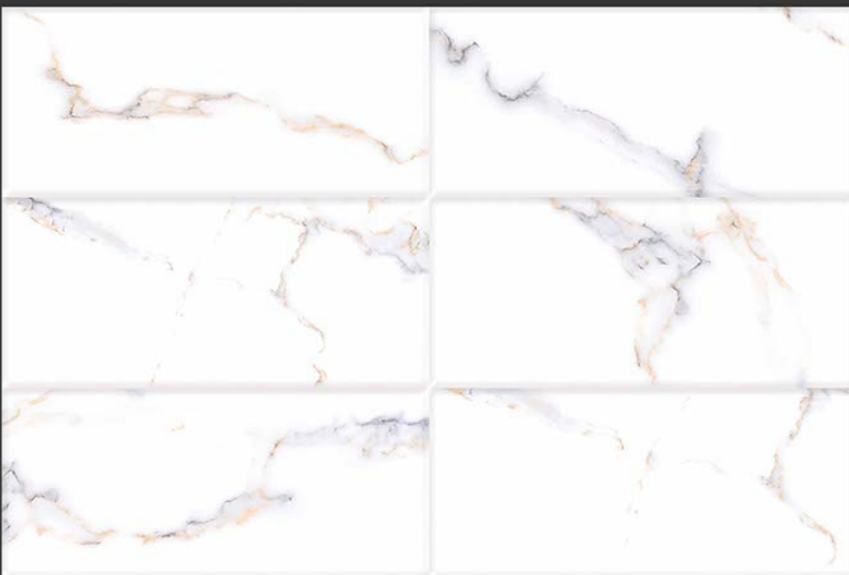

4440-L

GLOSSY

WATERPROOF

WALL

CORRECT  
RECTIFIED

3D

HIGH  
DEFINATION

[WWW.VIVANTACERAMIC.COM](http://WWW.VIVANTACERAMIC.COM)