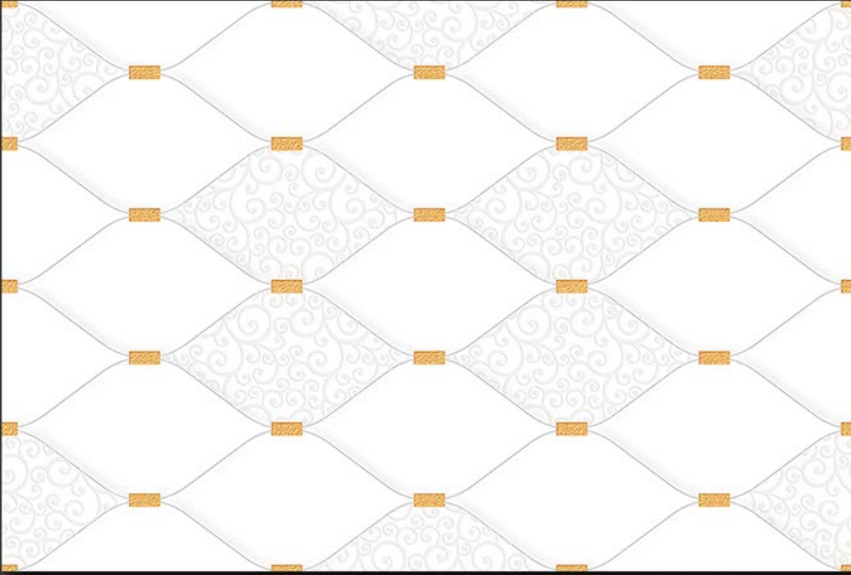

DIGITAL
WALL TILES
300X450MM GLOSSY

VIVANTA
CERAMIC PVT . LTD

4456-L