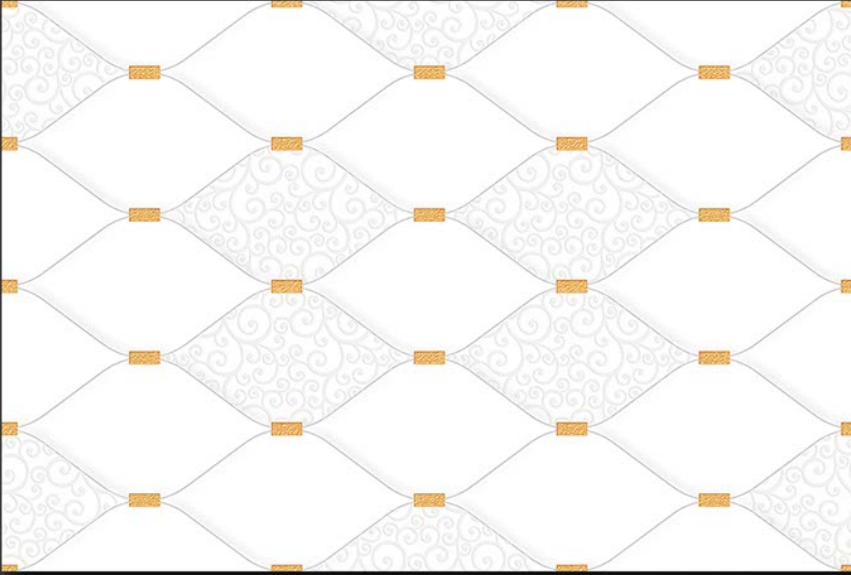

WALL

CORRECT  
RECTIFIED

3D

HIGH  
DEFINATION

[WWW.VIVANTACERAMIC.COM](http://WWW.VIVANTACERAMIC.COM)

DIGITAL  
WALL TILES  
300X450MM GLOSSY

  
VIVANTA  
CERAMIC PVT . LTD

4456-L