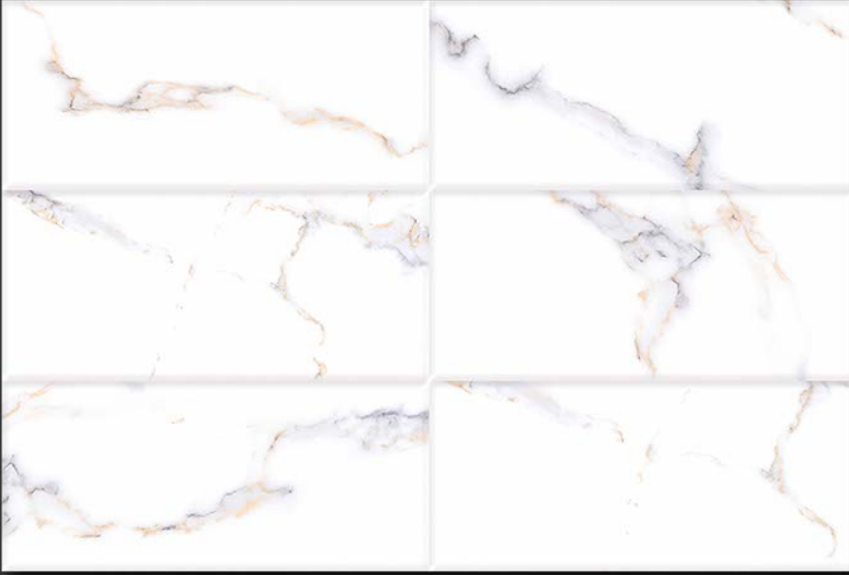

CORRECT  
RECTIFIED

3D

HIGH  
DEFINATION

[WWW.VIVANTACERAMIC.COM](http://WWW.VIVANTACERAMIC.COM)

DIGITAL  
WALL TILES  
300X450MM GLOSSY

  
VIVANTA  
CERAMIC PVT. LTD

4440-L

4440-K1