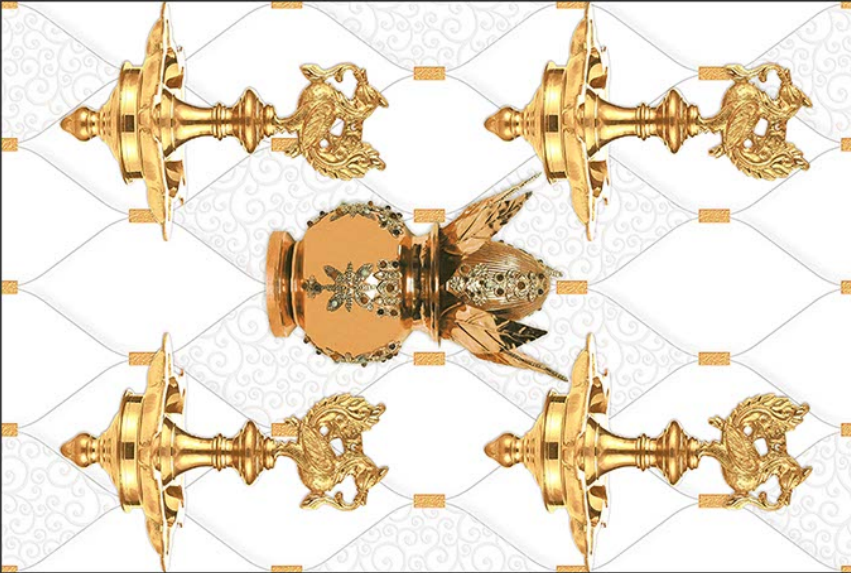

WALL

CORRECT  
RECTIFIED

3D

HIGH  
DEFINATION

[WWW.VIVANTACERAMIC.COM](http://WWW.VIVANTACERAMIC.COM)

DIGITAL  
WALL TILES  
300X450MM GLOSSY

  
VIVANTA  
CERAMIC PVT . LTD

4456-L