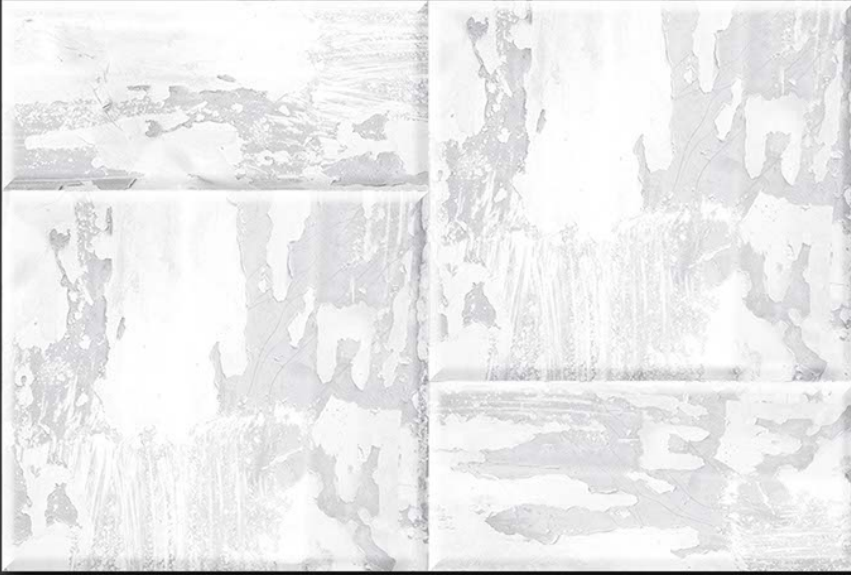

DIGITAL
WALL TILES
300X450MM GLOSSY

VIVANTA
CERAMIC PVT . LTD

4443-L