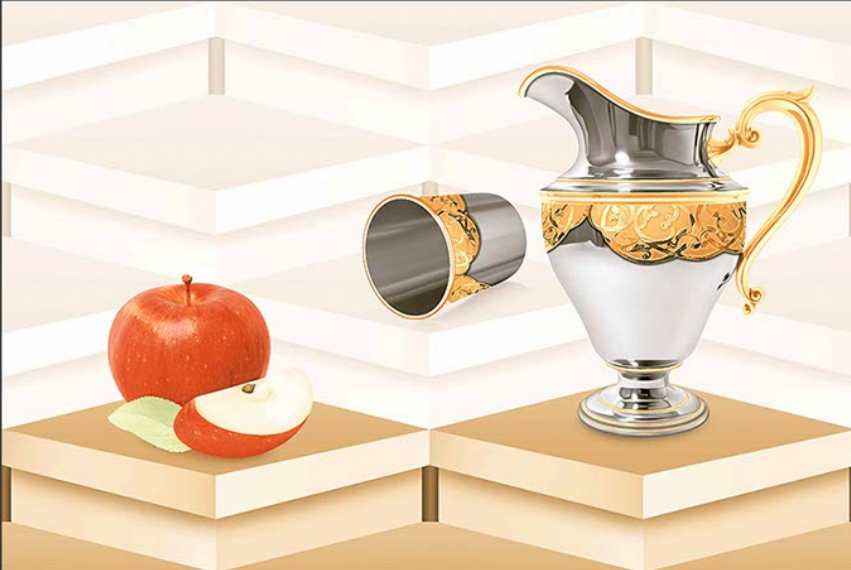

DIGITAL
WALL TILES
300X450MM GLOSSY

VIVANTA
CERAMIC PVT. LTD

4442-K2

GLOSSY

WATERPROOF

WALL

CORRECT
RECTIFIED

3D

HIGH
DEFINATION

WWW.VIVANTACERAMIC.COM