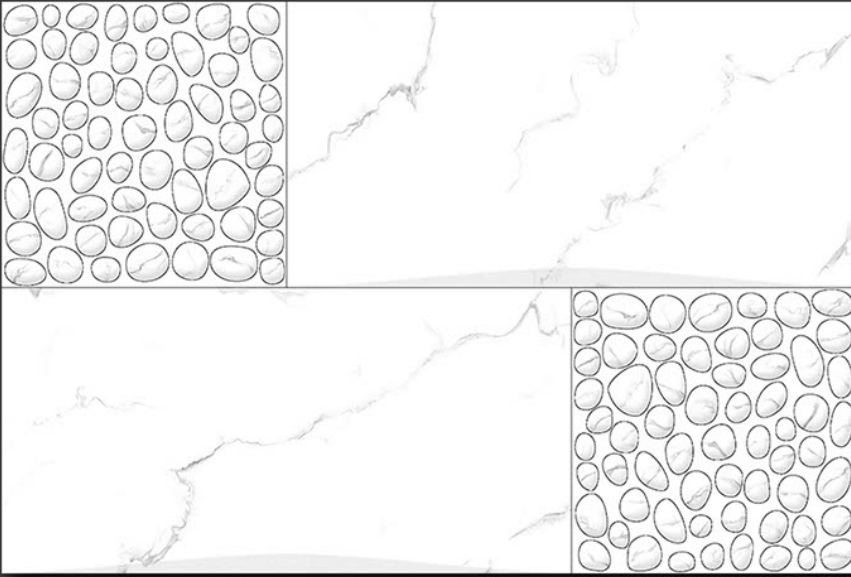

CORRECT  
RECTIFIED

3D

HIGH  
DEFINATION

DIGITAL  
WALL TILES  
300X450MM GLOSSY

4445-L

4445-K2

4445-L

GLOSSY