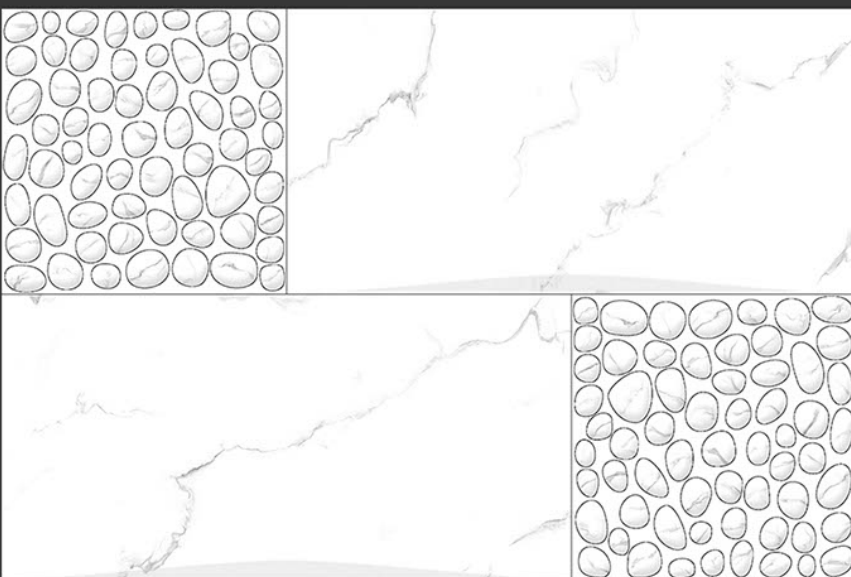

HIGH  
DEFINATION

DIGITAL  
**WALL TILES**  
 300X450MM GLOSSY

4445-L

4445-K1

4445-L

GLOSSY

WATERPROOF

WALL