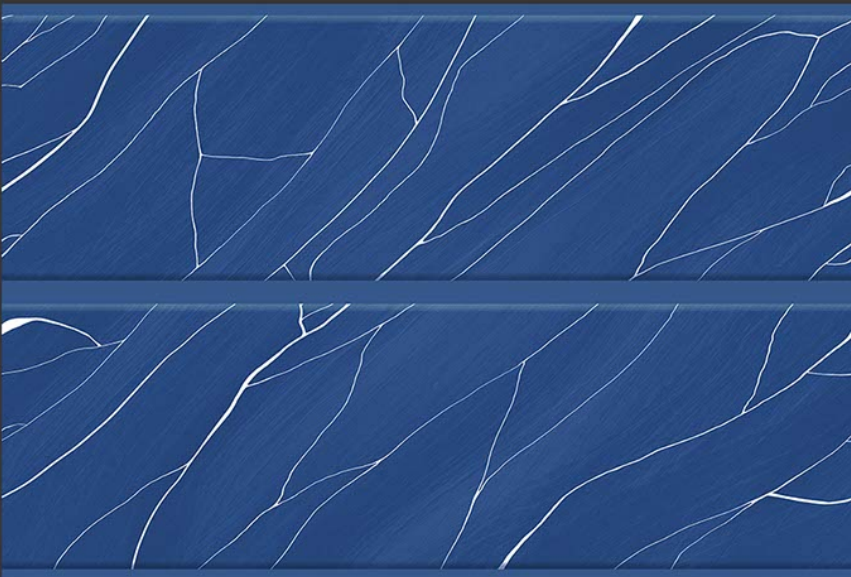

4438-D

GLOSSY

WATERPROOF

WALL

CORRECT
RECTIFIED

3D

HIGH
DEFINATION

WWW.VIVANTACERAMIC.COM