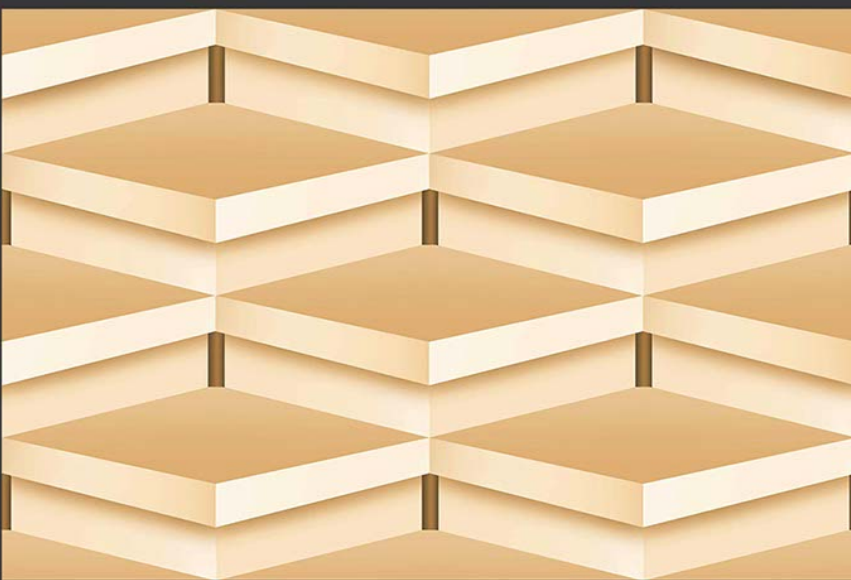

DIGITAL  
WALL TILES  
300X450MM GLOSSY

  
VIVANTA  
CERAMIC PVT. LTD

4442-L

4442-K2

4442-D

GLOSSY

WATERPROOF

WALL