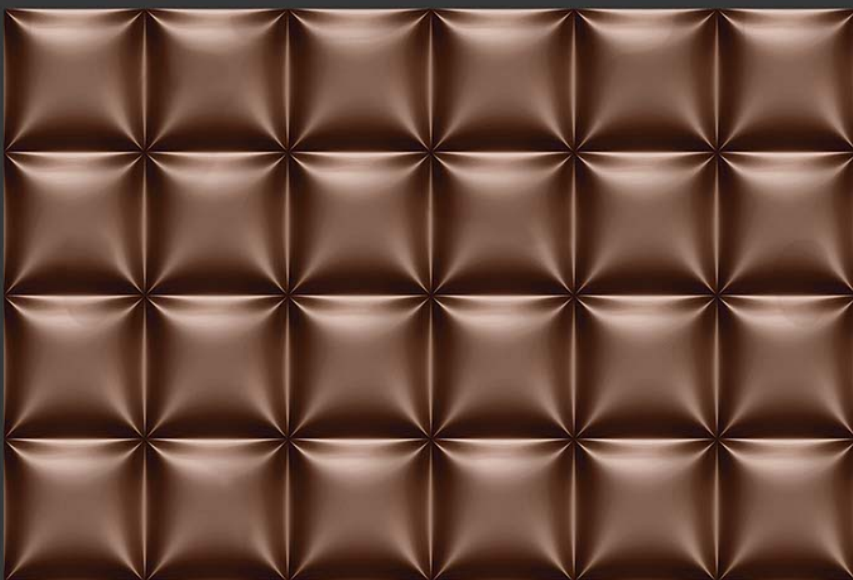

4437-D

GLOSSY

WATERPROOF

WALL

CORRECT
RECTIFIED

3D

HIGH
DEFINATION

WWW.VIVANTACERAMIC.COM