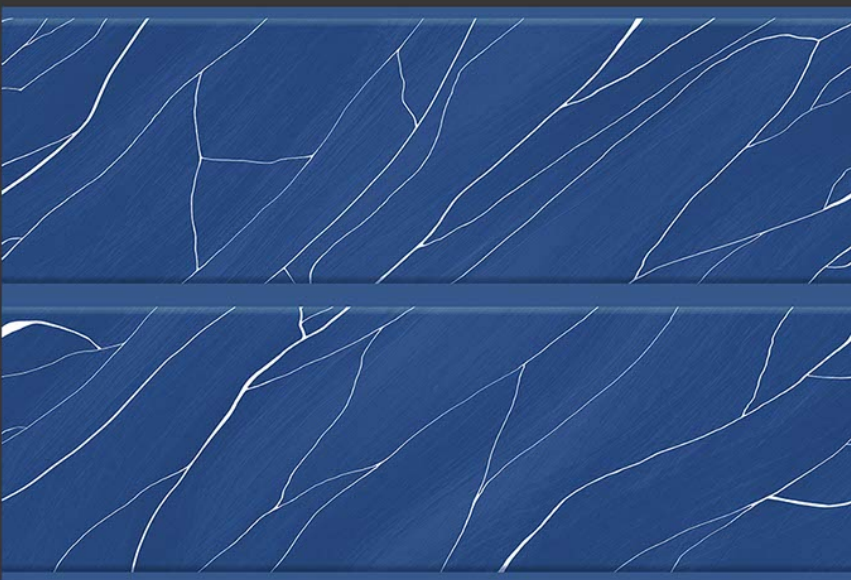

4438-D

GLOSSY

WATERPROOF

WALL

CORRECT
RECTIFIED

3D

HIGH
DEFINATION