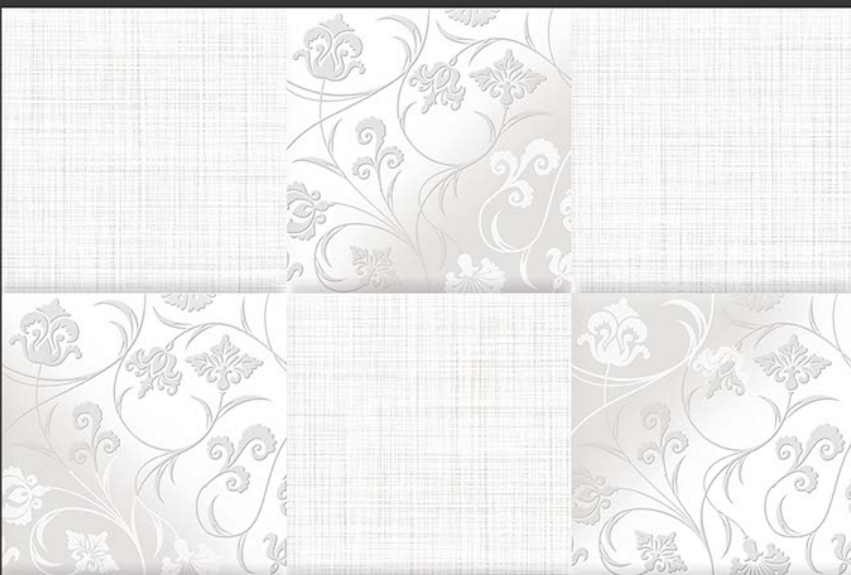

DIGITAL  
WALL TILES  
300X450MM GLOSSY

  
**VIVANTA**  
CERAMIC PVT . LTD

4465-L

4465-K2

4465-L

GLOSSY

WATERPROOF

WALL