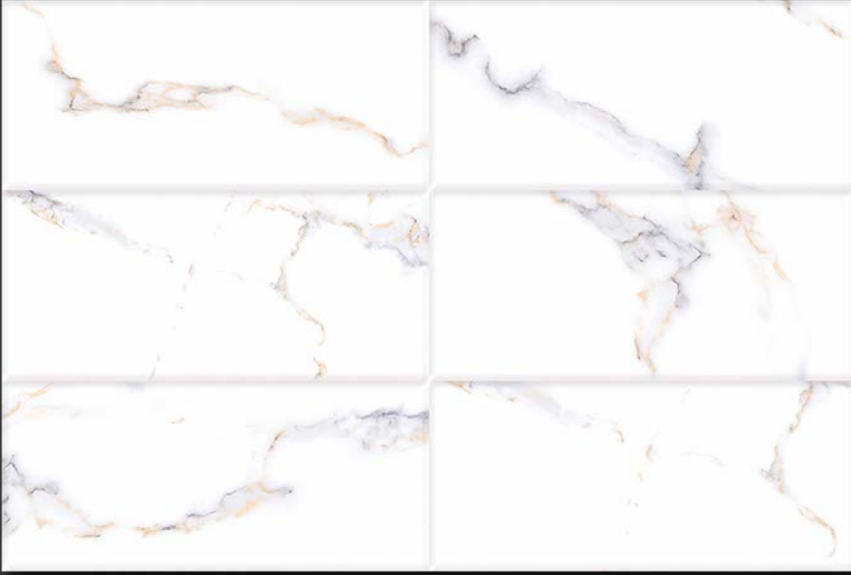

DIGITAL
WALL TILES
300X450MM GLOSSY

VIVANTA
CERAMIC PVT . LTD

4440-L