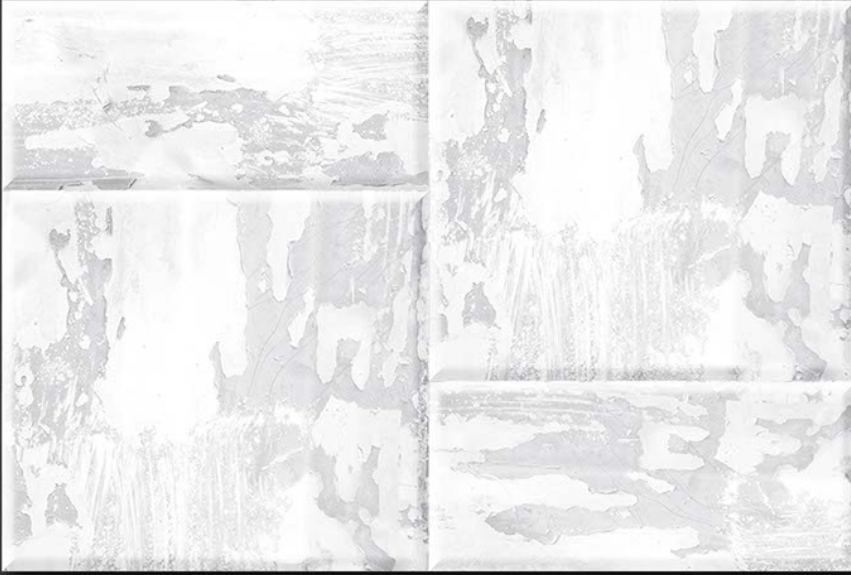

DIGITAL
WALL TILES
300X450MM GLOSSY

VIVANTA
CERAMIC PVT . LTD

4443-L