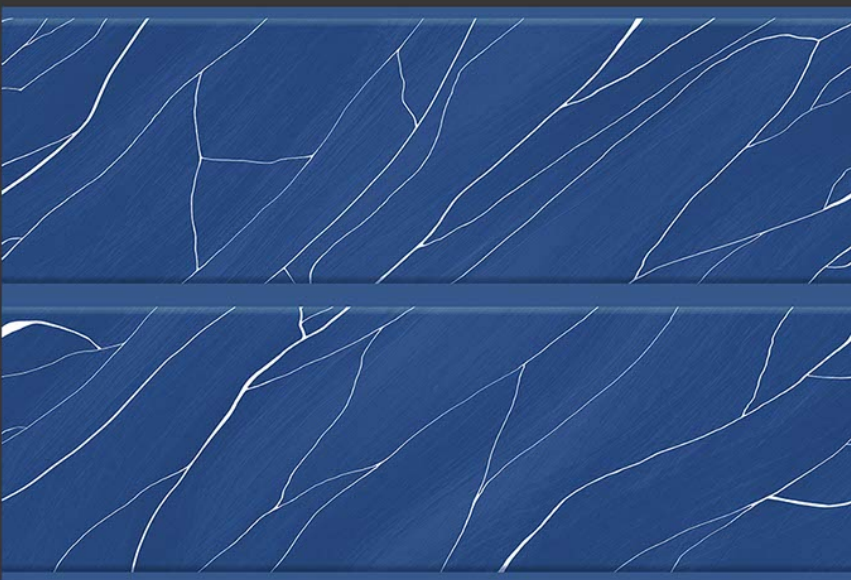

4438-D

GLOSSY

WATERPROOF

WALL

CORRECT
RECTIFIED

3D

HIGH
DEFINATION

WWW.VIVANTACERAMIC.COM