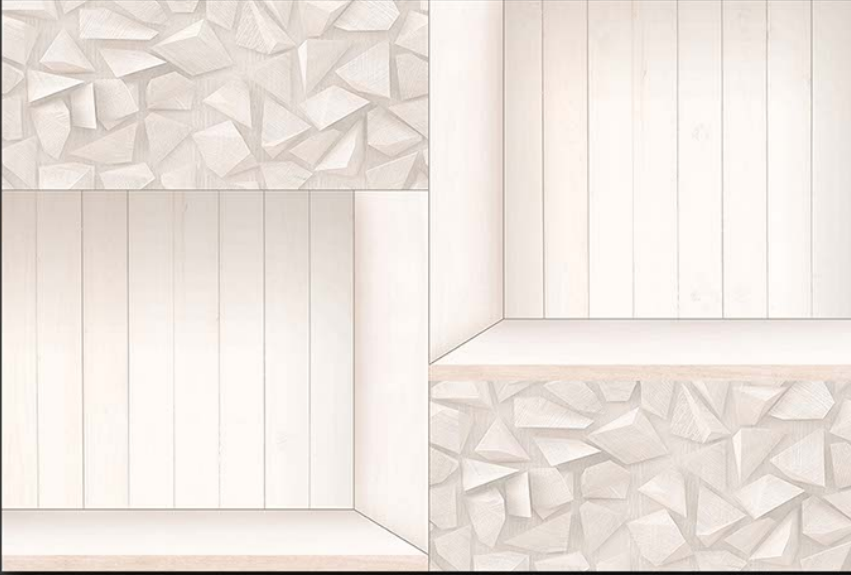

WATERPROOF

WALL

CORRECT  
RECTIFIED

3D

HIGH  
DEFINATION

[WWW.VIVANTACERAMIC.COM](http://WWW.VIVANTACERAMIC.COM)

DIGITAL  
WALL TILES  
300X450MM GLOSSY

  
VIVANTA  
CERAMIC PVT. LTD