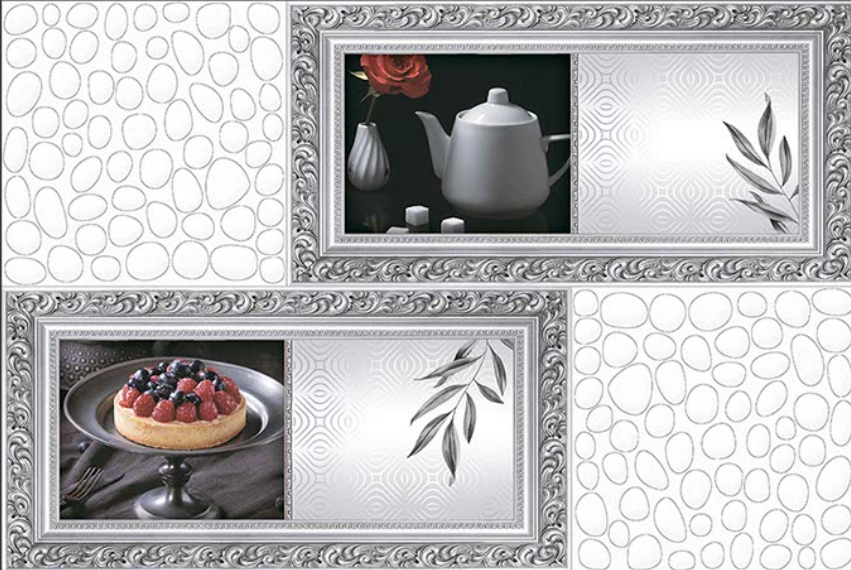

CORRECT  
RECTIFIED

3D

HIGH  
DEFINATION

  
[WWW.VIVANTACERAMIC.COM](http://WWW.VIVANTACERAMIC.COM)

DIGITAL  
WALL TILES  
300X450MM GLOSSY

4444-L

4444-K1

4444-D