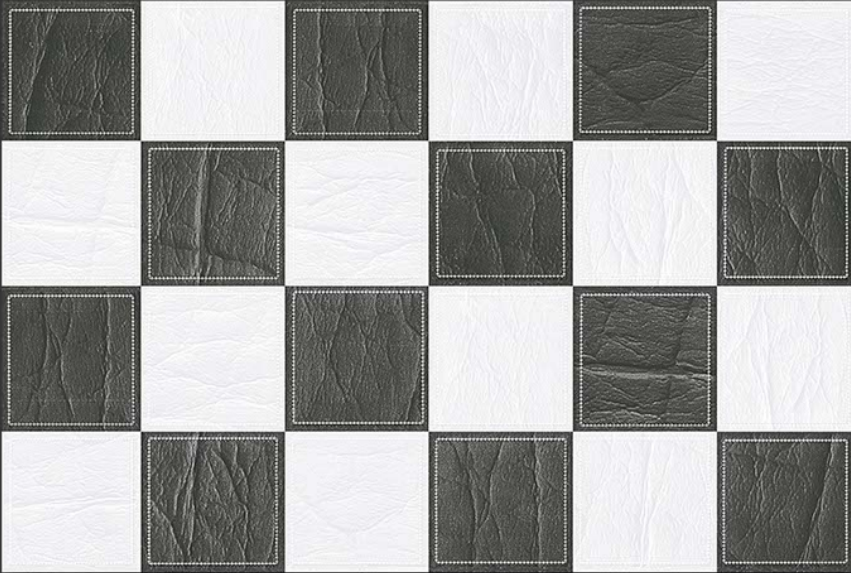

DIGITAL
WALL TILES
300X450MM GLOSSY

4435-AHL

GLOSSY

WATERPROOF

WALL

CORRECT
RECTIFIED

3D

HIGH
DEFINATION