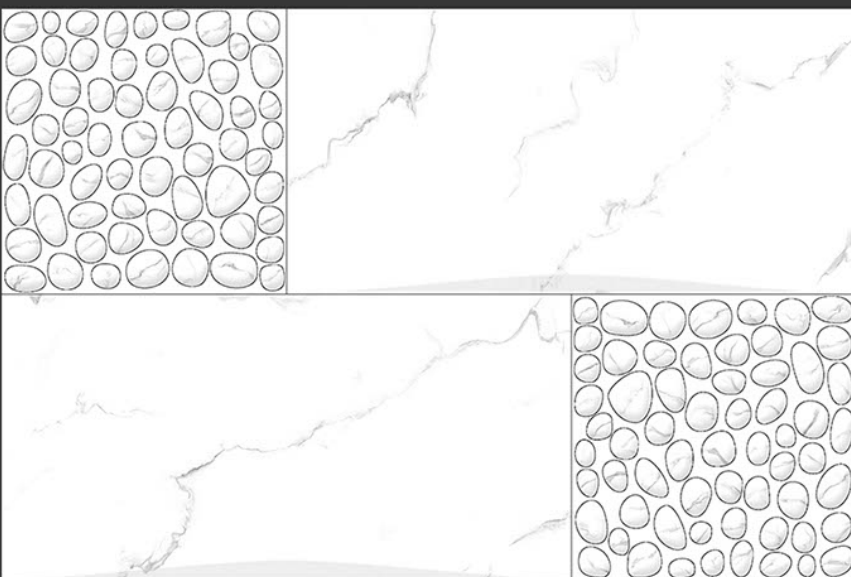

CORRECT  
RECTIFIED

3D

HIGH  
DEFINATION

DIGITAL  
WALL TILES  
300X450MM GLOSSY

4445-L

4445-K2

4445-L

GLOSSY