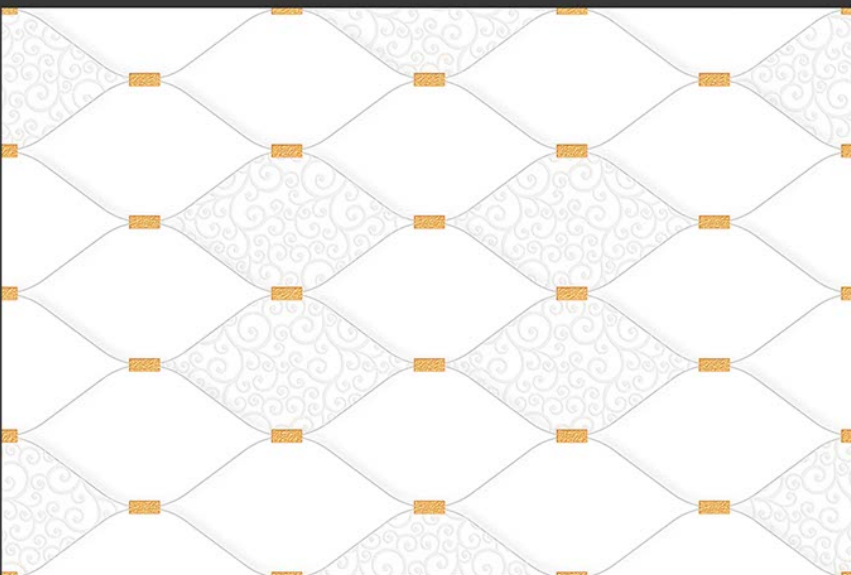

4456-L

GLOSSY

WATERPROOF

WALL

CORRECT
RECTIFIED

3D

HIGH
DEFINATION

WWW.VIVANTACERAMIC.COM