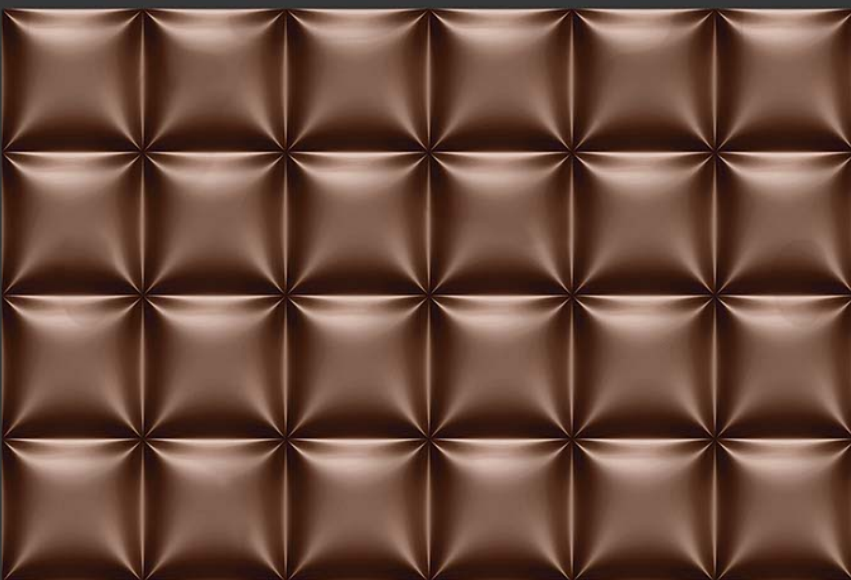

CORRECT  
RECTIFIED

3D

HIGH  
DEFINATION

DIGITAL  
WALL TILES  
300X450MM GLOSSY

  
VIVANTA  
CERAMIC PVT. LTD

4437-L

4437-K1

4437-D