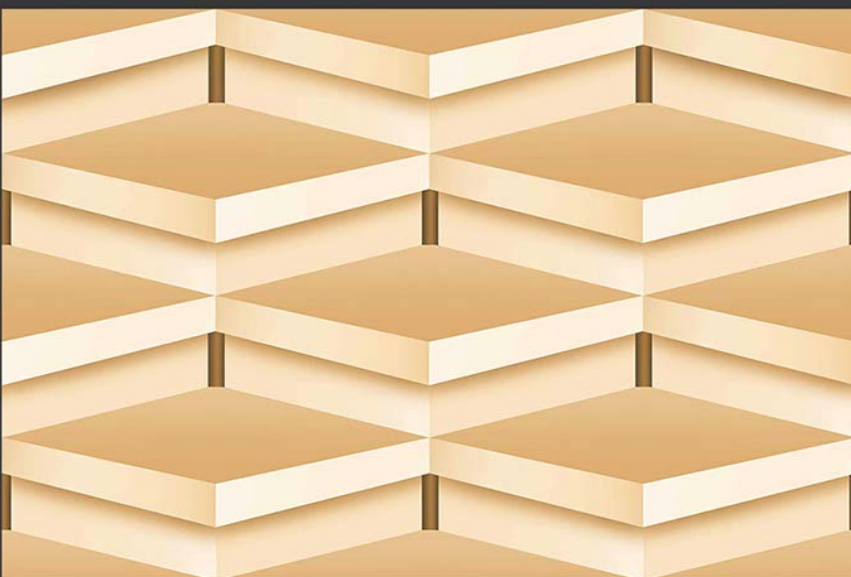

4442-D

GLOSSY

WATERPROOF

WALL

CORRECT  
RECTIFIED

3D

HIGH  
DEFINATION

[WWW.VIVANTACERAMIC.COM](http://WWW.VIVANTACERAMIC.COM)