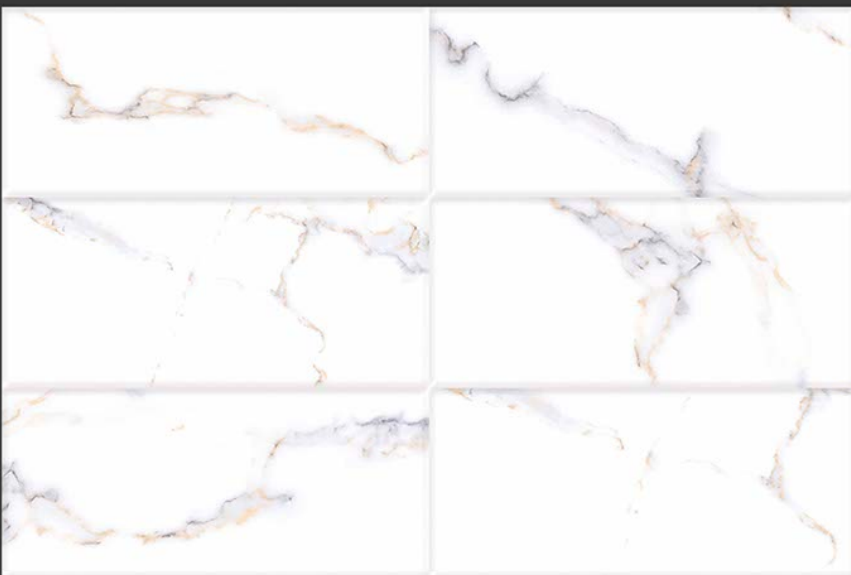

DIGITAL  
WALL TILES  
300X450MM GLOSSY

  
VIVANTA  
CERAMIC PVT . LTD

4440-L

4440-K2

4440-L

GLOSSY

WATERPROOF

WALL