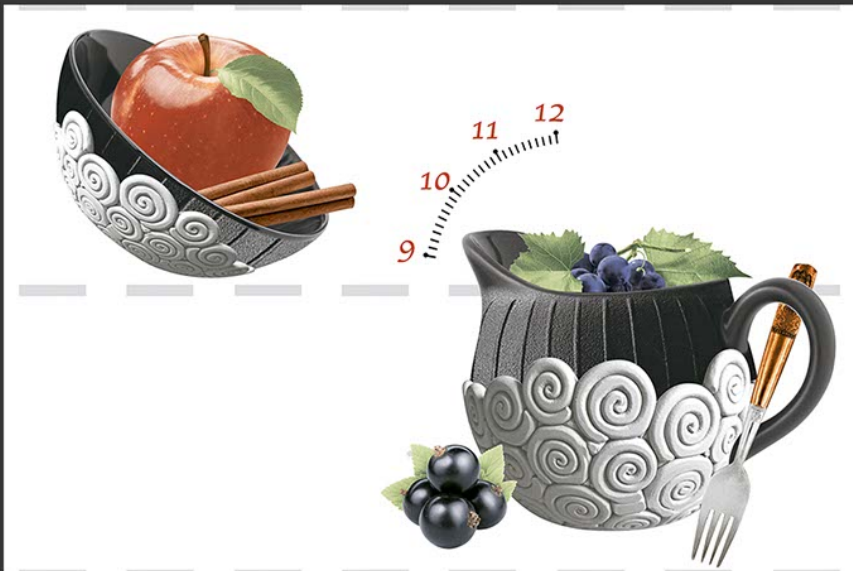

[WWW.VIVANTACERAMIC.COM](http://WWW.VIVANTACERAMIC.COM)

DIGITAL  
WALL TILES  
300X450MM GLOSSY

  
VIVANTA  
CERAMIC PVT. LTD

4459-L

4459-K3

4459-L

GLOSSY

WATERPROOF