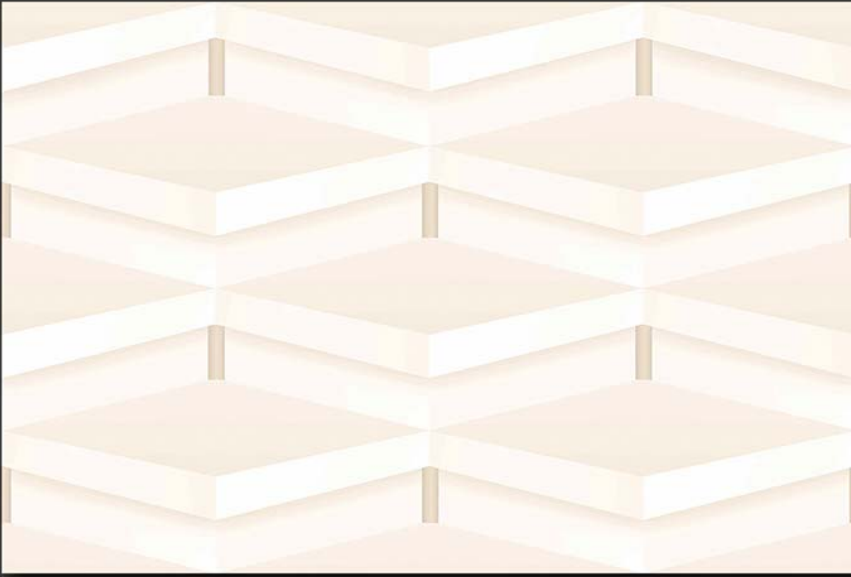

DIGITAL
WALL TILES
300X450MM GLOSSY

VIVANTA
CERAMIC PVT. LTD

4442-L