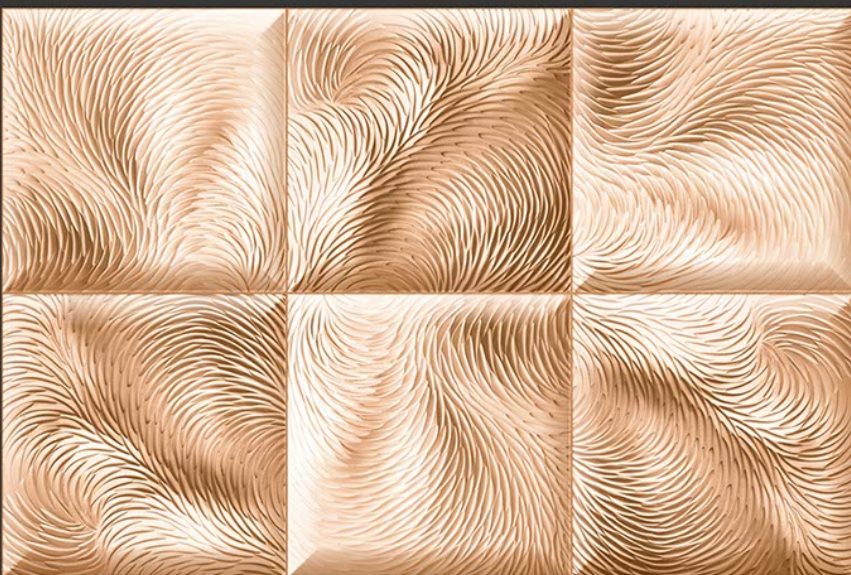

4542-D

GLOSSY

WATERPROOF

WALL

CORRECT
RECTIFIED

3D

HIGH
DEFINATION

WWW.VIVANTACERAMIC.COM