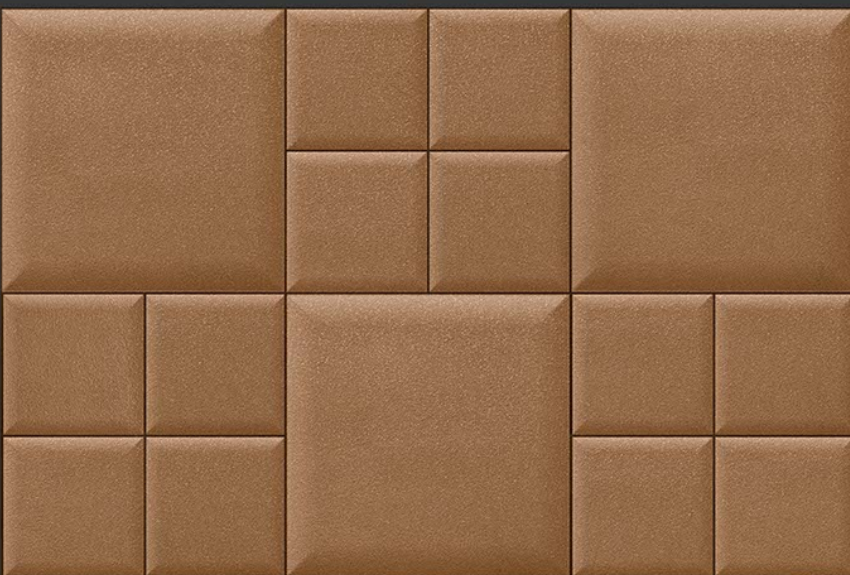

4535-D

GLOSSY

WATERPROOF

WALL

CORRECT
RECTIFIED

3D

HIGH
DEFINATION

WWW.VIVANTACERAMIC.COM