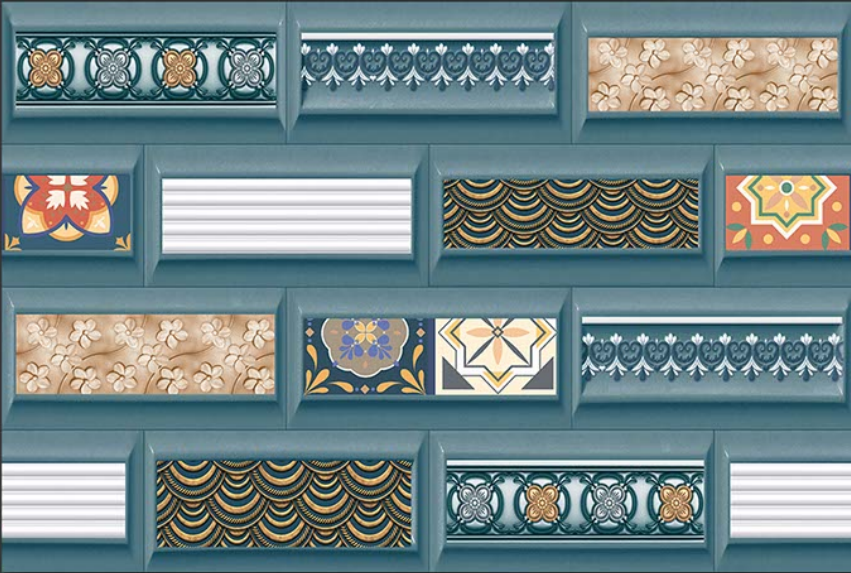

DIGITAL
WALL TILES
300X450MM GLOSSY

VIVANTA
CERAMIC PVT . LTD

4544-A HL

GLOSSY

WATERPROOF

WALL

CORRECT
RECTIFIED

3D

HIGH
DEFINATION

WWW.VIVANTACERAMIC.COM