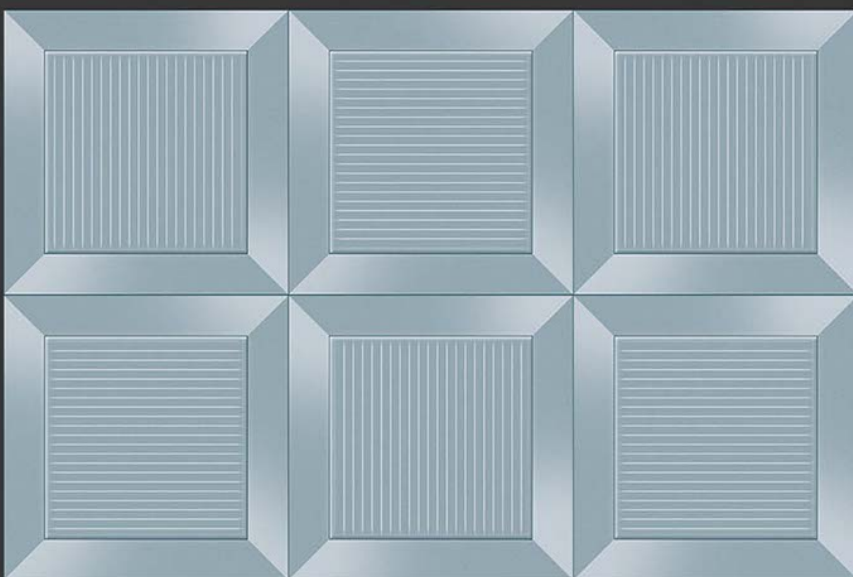

4526-D

GLOSSY

WATERPROOF

WALL

CORRECT
RECTIFIED

3D

HIGH
DEFINATION

WWW.VIVANTACERAMIC.COM