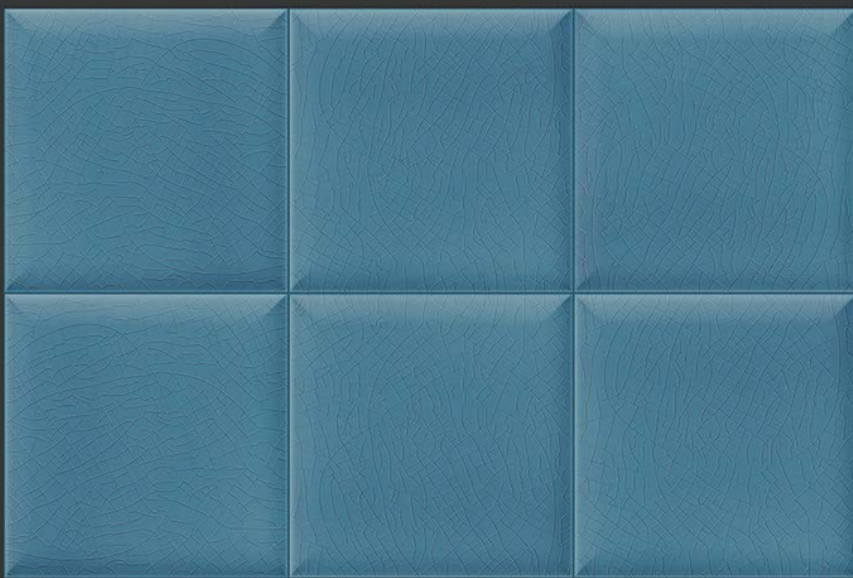

3D

HIGH  
DEFINATION

[WWW.VIVANTACERAMIC.COM](http://WWW.VIVANTACERAMIC.COM)

DIGITAL  
WALL TILES  
300X450MM GLOSSY

  
VIVANTA  
CERAMIC PVT. LTD

4541-L

4541-B HL

4541-D