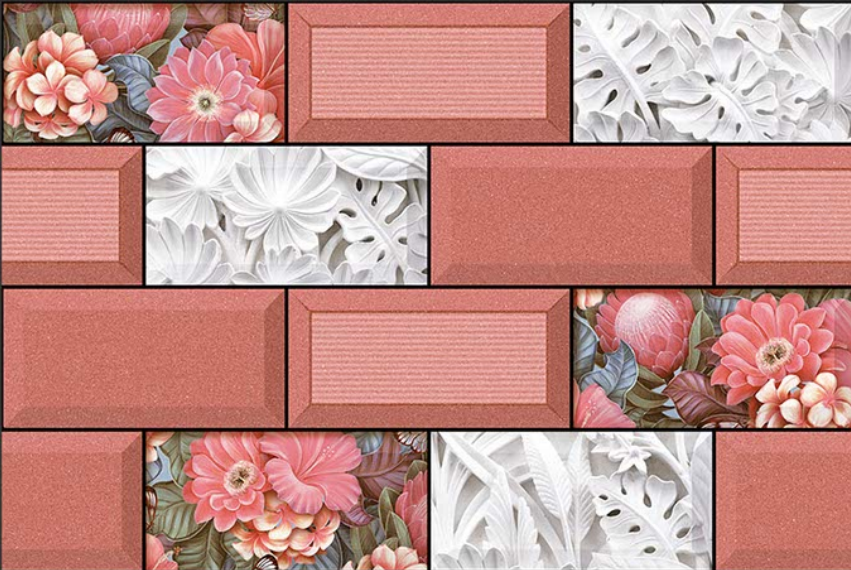

CORRECT  
RECTIFIED

3D

HIGH  
DEFINATION

DIGITAL  
WALL TILES  
300X450MM GLOSSY

  
VIVANTA  
CERAMIC PVT . LTD

4507-L

4508-A HL

4508-D