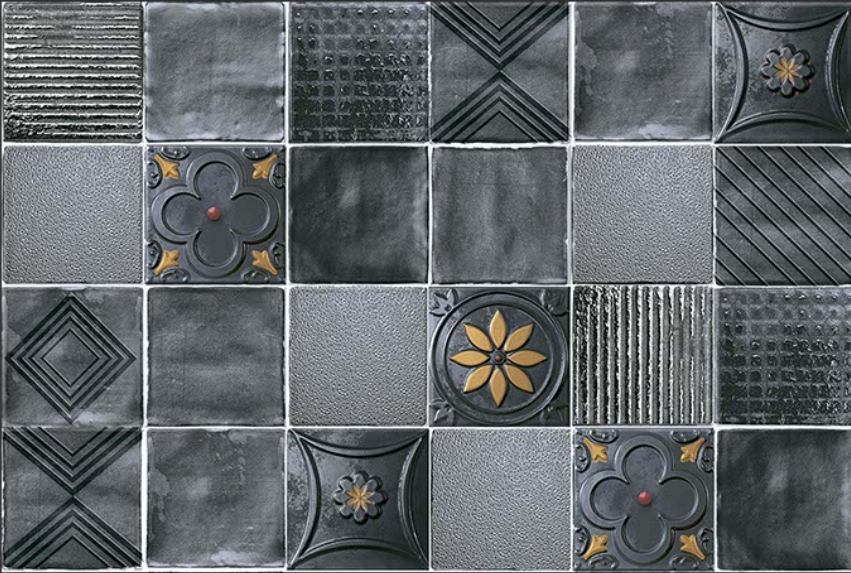

DIGITAL
WALL TILES
300X450MM GLOSSY

4547-A HL

GLOSSY

WATERPROOF

WALL

CORRECT
RECTIFIED

3D

HIGH
DEFINATION