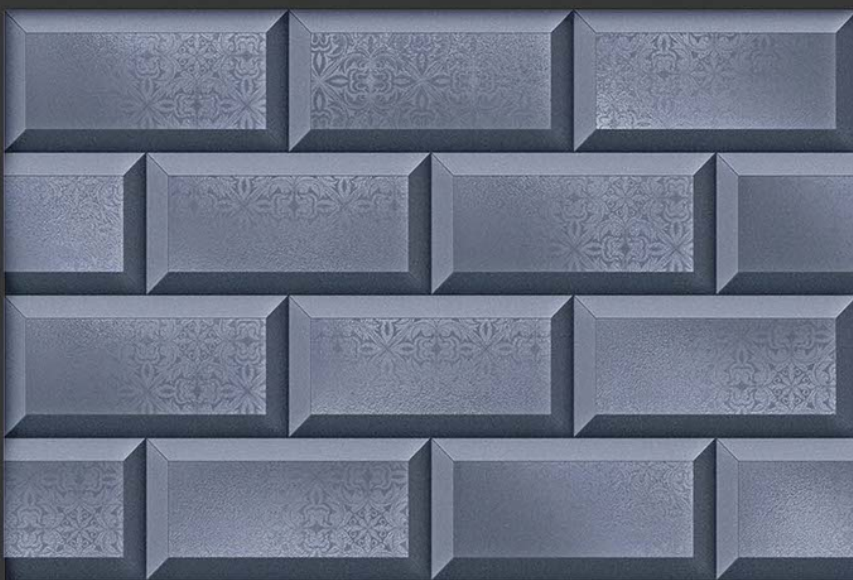

4506-D

GLOSSY

WATERPROOF

WALL

CORRECT
RECTIFIED

3D

HIGH
DEFINATION