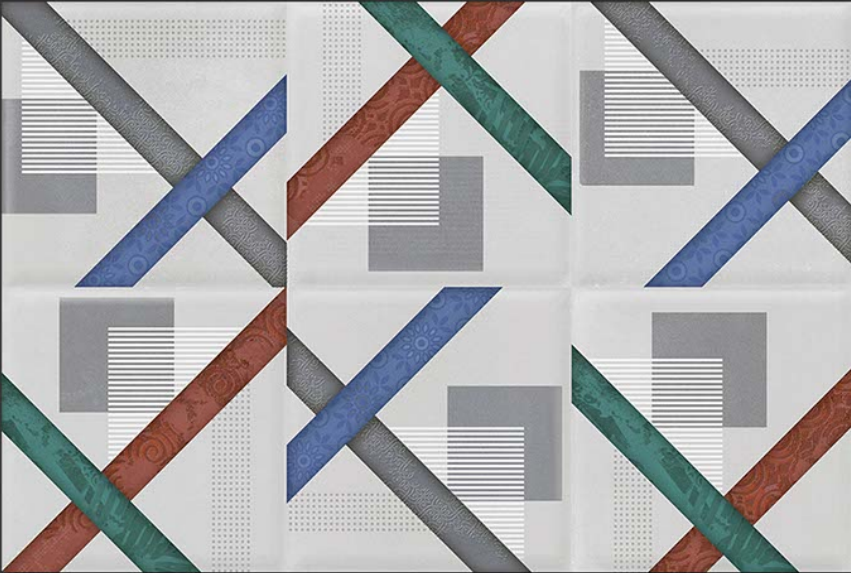

CORRECT  
RECTIFIED

3D

HIGH  
DEFINATION

DIGITAL  
WALL TILES  
300X450MM GLOSSY

  
VIVANTA  
CERAMIC PVT. LTD

4555-L

4555-A HL

4555-D