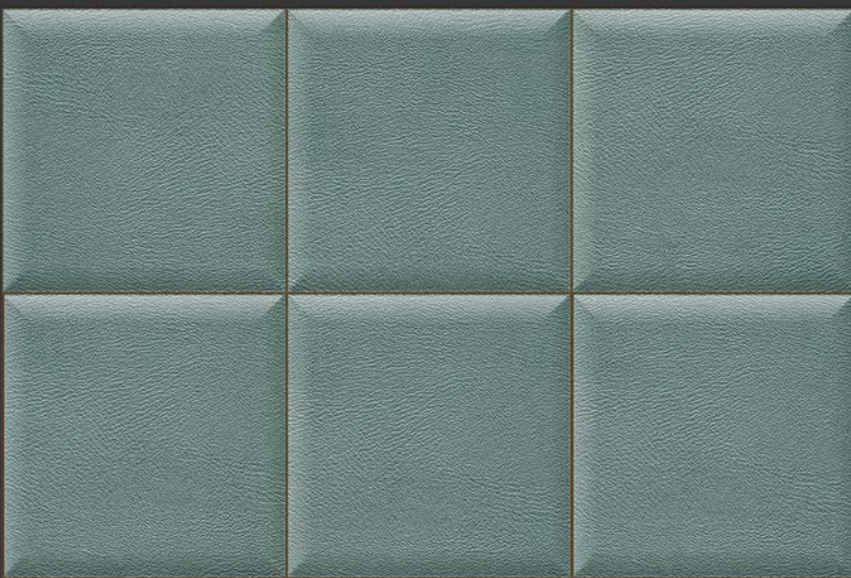

WALL

CORRECT  
RECTIFIED

3D

HIGH  
DEFINATION

DIGITAL  
WALL TILES  
300X450MM GLOSSY

  
VIVANTA  
CERAMIC PVT . LTD

4537-L

4537-A HL