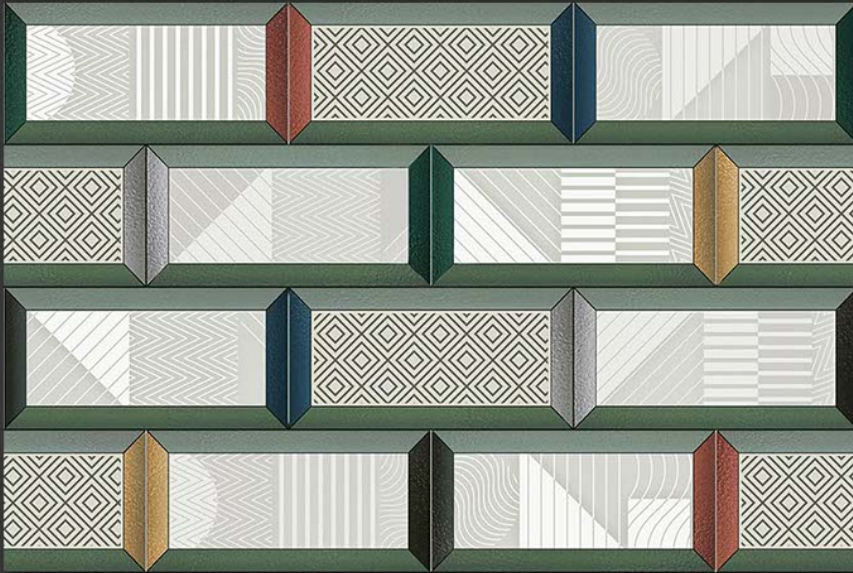

WALL

CORRECT  
RECTIFIED

3D

HIGH  
DEFINATION

DIGITAL  
WALL TILES  
300X450MM GLOSSY

4505-L

4505-A HL

4505-D