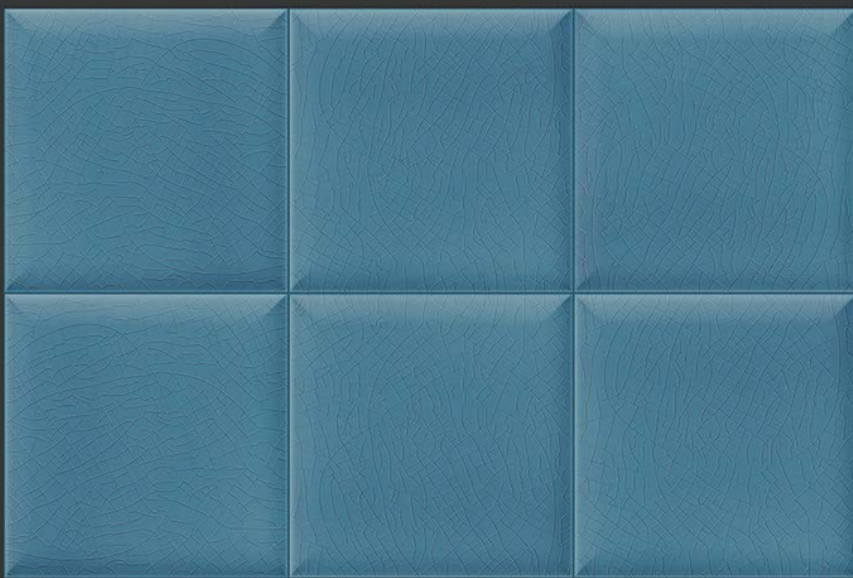

4541-D

GLOSSY

WATERPROOF

WALL

CORRECT
RECTIFIED

3D

HIGH
DEFINATION

WWW.VIVANTACERAMIC.COM