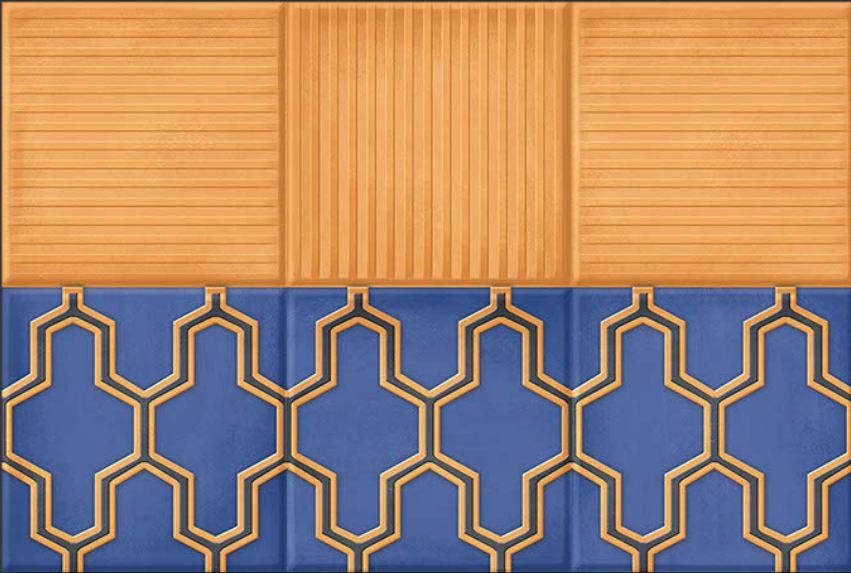

DIGITAL
WALL TILES
300X450MM GLOSSY

VIVANTA
CERAMIC PVT. LTD

4552-A HL

GLOSSY

WATERPROOF

WALL

CORRECT
RECTIFIED

3D

HIGH
DEFINATION

WWW.VIVANTACERAMIC.COM