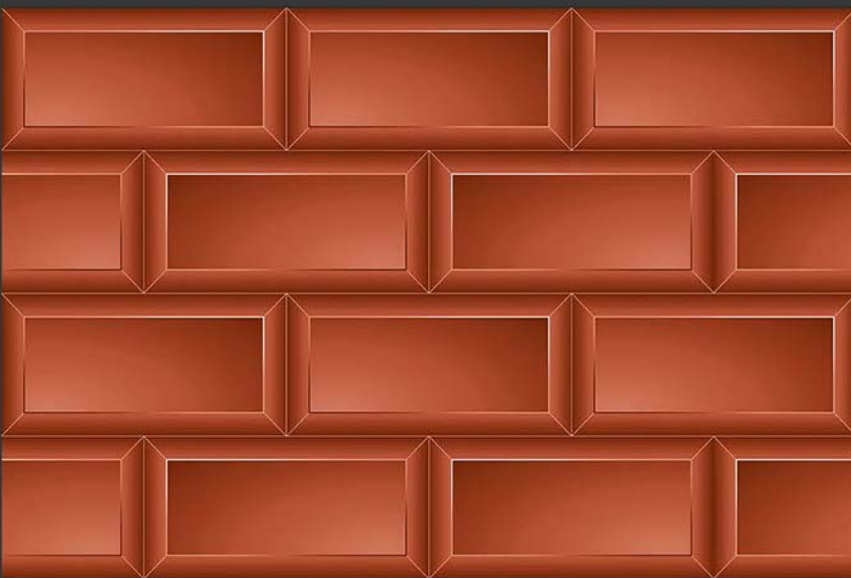

4511-D

GLOSSY

WATERPROOF

WALL

CORRECT
RECTIFIED

3D

HIGH
DEFINATION

WWW.VIVANTACERAMIC.COM