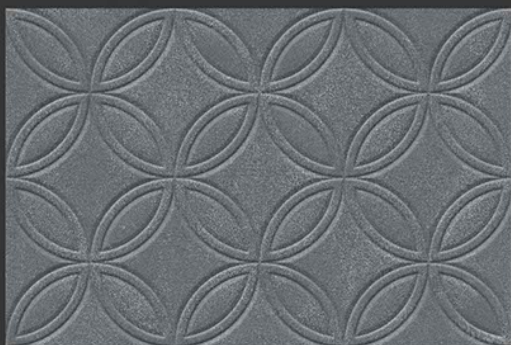

4675-D

GLOSSY

WATERPROOF

WALL

CORRECT
RECTIFIED

3D

HIGH
DEFINATION

WWW.VIVANTACERAMIC.COM