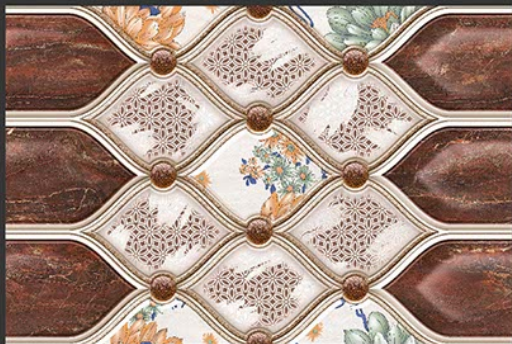

DIGITAL
WALL TILES
300X450MM GLOSSY

VIVANTA
CERAMIC PVT. LTD

4630-L

4630-A HL

4630-D

GLOSSY

WATERPROOF

WALL

CORRECT
RECTIFIED

3D

HIGH
DEFINATION

WWW.VIVANTACERAMIC.COM