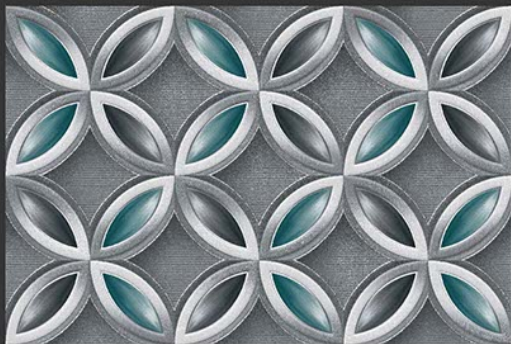

WALL

CORRECT  
RECTIFIED

3D

HIGH  
DEFINITION

[WWW.VIVANTACERAMIC.COM](http://WWW.VIVANTACERAMIC.COM)

DIGITAL  
WALL TILES  
300X450MM GLOSSY

  
**VIVANTA**  
CERAMIC PVT . LTD

4675-L