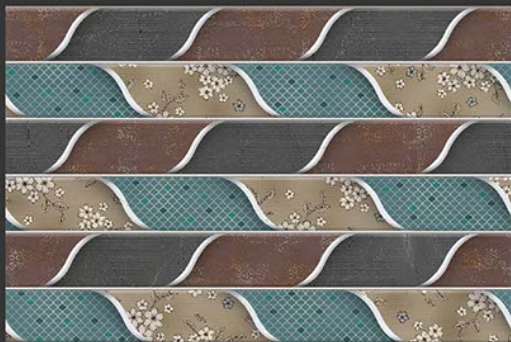

DIGITAL
WALL TILES
300X450MM GLOSSY

VIVANTA
CERAMIC PVT . LTD

4689-L

4689-A HL

4689-D

GLOSSY

WATERPROOF

WALL

CORRECT
RECTIFIED

3D

HIGH
DEFINATION

WWW.VIVANTACERAMIC.COM