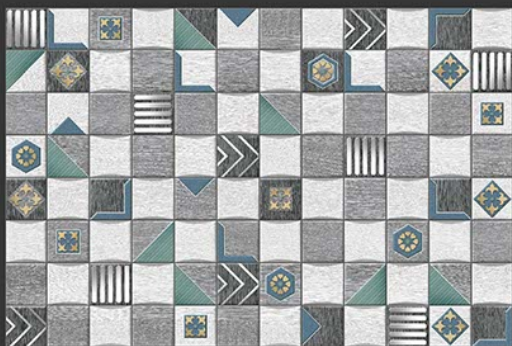

DIGITAL
WALL TILES
300X450MM GLOSSY

VIVANTA
CERAMIC PVT . LTD

4693-A HL

GLOSSY

WATERPROOF

WALL

CORRECT
RECTIFIED

3D

HIGH
DEFINATION

WWW.VIVANTACERAMIC.COM