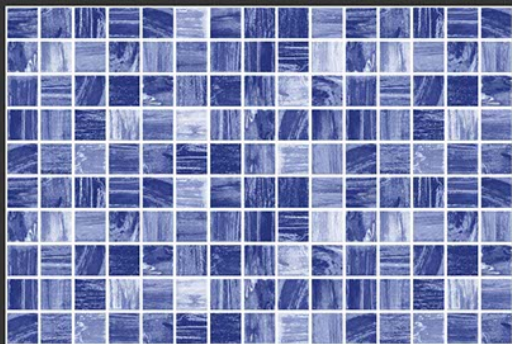

DIGITAL
WALL TILES
300X450MM GLOSSY

VIVANTA
CERAMIC PVT . LTD

4163-L

4642-B HL

4163-L

GLOSSY

WATERPROOF

WALL

CORRECT
RECTIFIED

3D

HIGH
DEFINATION

WWW.VIVANTACERAMIC.COM