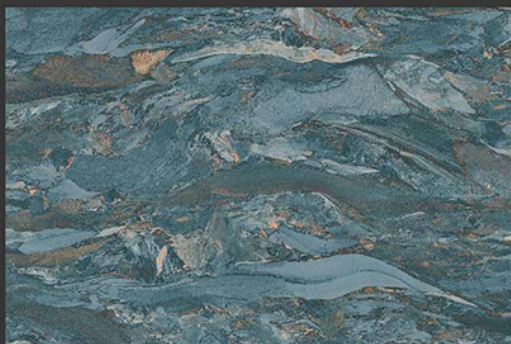

4632-L

GLOSSY

WATERPROOF

WALL

CORRECT  
RECTIFIED

3D

HIGH  
DEFINATION

[WWW.VIVANTACERAMIC.COM](http://WWW.VIVANTACERAMIC.COM)