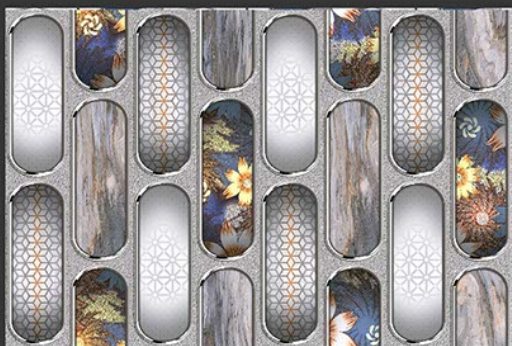

DIGITAL
WALL TILES
300X450MM GLOSSY

VIVANTA
CERAMIC PVT. LTD

4608-B HL

GLOSSY

WATERPROOF

WALL

CORRECT
RECTIFIED

3D

HIGH
DEFINITION

WWW.VIVANTACERAMIC.COM