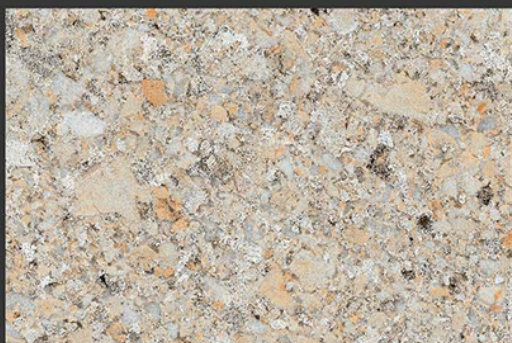

4604-L

4604-B HL

4604-D

GLOSSY

WATERPROOF

WALL

CORRECT  
RECTIFIED

3D