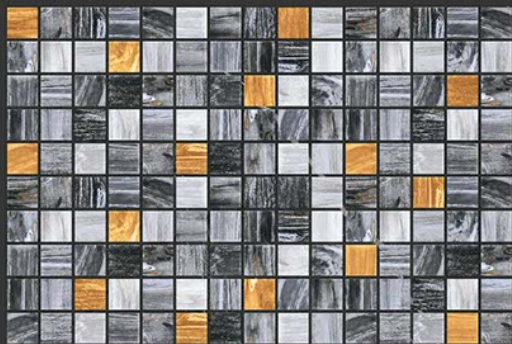

CORRECT  
RECTIFIED

3D

HIGH  
DEFINATION

[WWW.VIVANTACERAMIC.COM](http://WWW.VIVANTACERAMIC.COM)

DIGITAL  
WALL TILES  
300X450MM GLOSSY

  
**VIVANTA**  
CERAMIC PVT . LTD

4163-L

4642-A HL