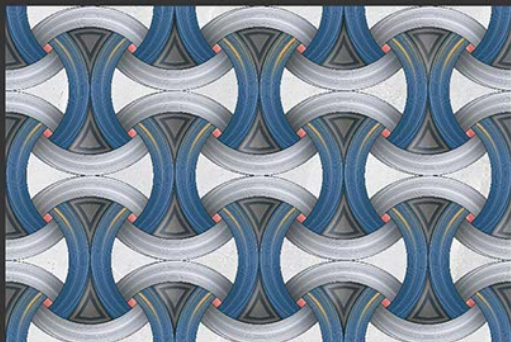

CORRECT  
RECTIFIED

3D

HIGH  
DEFINATION

[WWW.VIVANTACERAMIC.COM](http://WWW.VIVANTACERAMIC.COM)

DIGITAL  
WALL TILES  
300X450MM GLOSSY

  
**VIVANTA**  
CERAMIC PVT . LTD

4634-L

4634-C HL