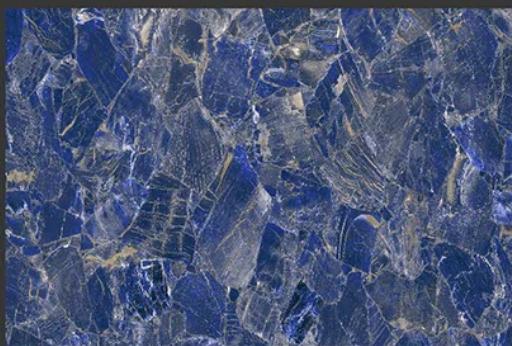

4605-D

GLOSSY

WATERPROOF

WALL

CORRECT
RECTIFIED

3D

HIGH
DEFINATION

WWW.VIVANTACERAMIC.COM