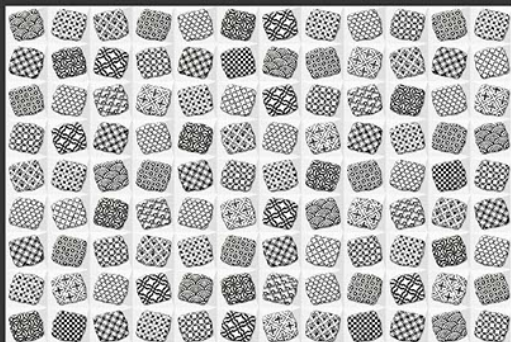

HIGH  
DEFINATION

[WWW.VIVANTACERAMIC.COM](http://WWW.VIVANTACERAMIC.COM)

DIGITAL  
WALL TILES  
300X450MM GLOSSY

  
VIVANTA  
CERAMIC PVT . LTD

4694-L

4694-A HL

4694-L

GLOSSY