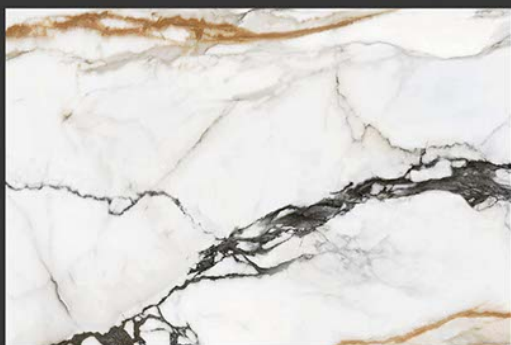

DIGITAL  
WALL TILES

300X450MM GLOSSY

  
**VIVANTA**  
CERAMIC PVT . LTD

4649-L1

4649-B HL

4649-L2

GLOSSY

WATERPROOF