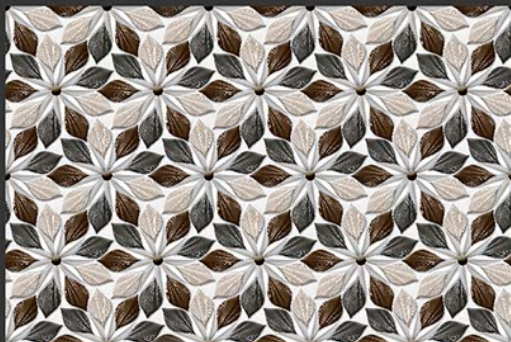

CORRECT  
RECTIFIED

3D

HIGH  
DEFINATION

[WWW.VIVANTACERAMIC.COM](http://WWW.VIVANTACERAMIC.COM)

DIGITAL  
WALL TILES  
300X450MM GLOSSY

  
**VIVANTA**  
CERAMIC PVT. LTD

4636-L

4636-A HL