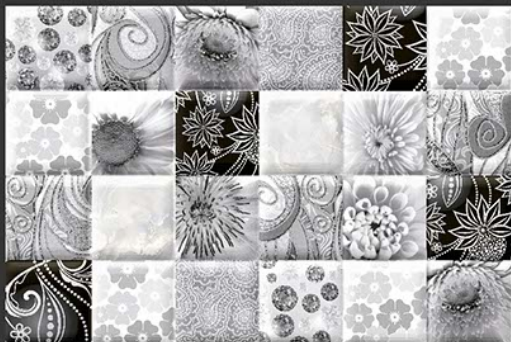

DIGITAL
WALL TILES
300X450MM GLOSSY

VIVANTA
CERAMIC PVT . LTD

4610-A HL

GLOSSY

WATERPROOF

WALL

CORRECT
RECTIFIED

3D

HIGH
DEFINATION

WWW.VIVANTACERAMIC.COM