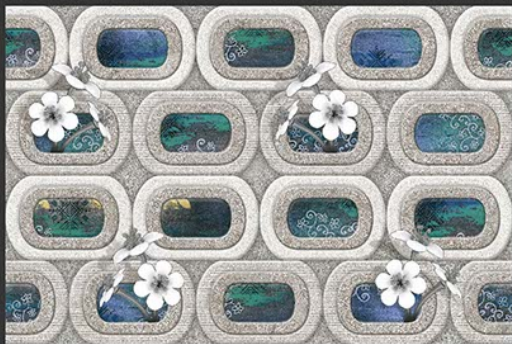

DIGITAL
WALL TILES
300X450MM GLOSSY

VIVANTA
CERAMIC PVT . LTD

4639-L

4639-A HL

4639-D

GLOSSY

WATERPROOF

WALL

CORRECT
RECTIFIED

3D

HIGH
DEFINATION

WWW.VIVANTACERAMIC.COM