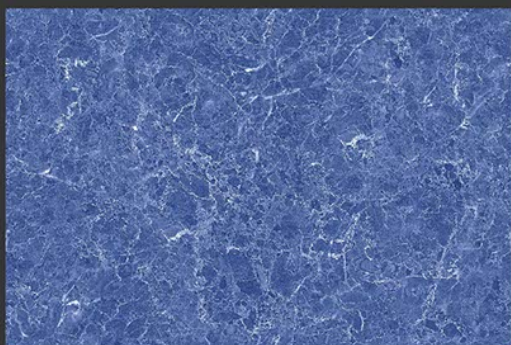

CORRECT  
RECTIFIED

3D

HIGH  
DEFINATION

[WWW.VIVANTACERAMIC.COM](http://WWW.VIVANTACERAMIC.COM)

DIGITAL  
WALL TILES  
300X450MM GLOSSY

  
**VIVANTA**  
CERAMIC PVT . LTD

4643-L

4643-A HL