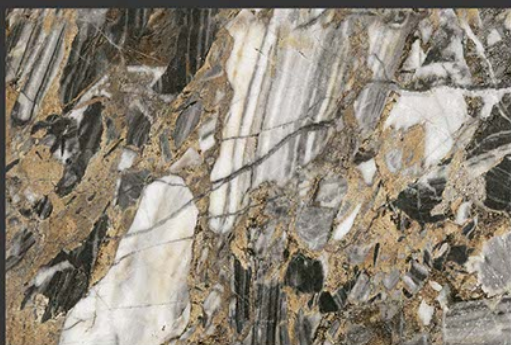

4657-D

GLOSSY

WATERPROOF

WALL

CORRECT
RECTIFIED

3D

HIGH
DEFINATION

WWW.VIVANTACERAMIC.COM