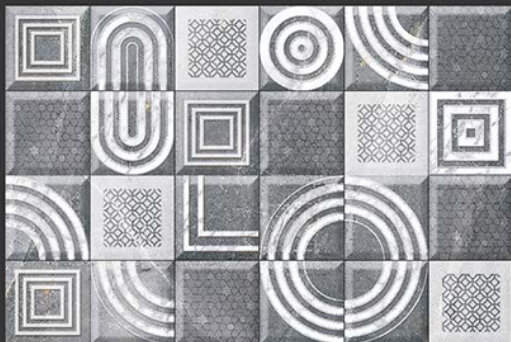

DIGITAL
WALL TILES
300X450MM GLOSSY

VIVANTA
CERAMIC PVT. LTD

4634-L

4634-B HL

4634-D

GLOSSY

WATERPROOF

WALL

CORRECT
RECTIFIED

3D

HIGH
DEFINATION

WWW.VIVANTACERAMIC.COM