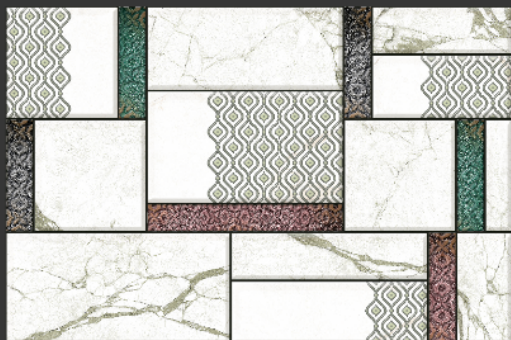

DIGITAL
WALL TILES

300X450MM GLOSSY

VIVANTA
CERAMIC PVT. LTD

4651-B HL

GLOSSY

WATERPROOF

WALL

CORRECT
RECTIFIED

3D

HIGH
DEFINITION

WWW.VIVANTACERAMIC.COM