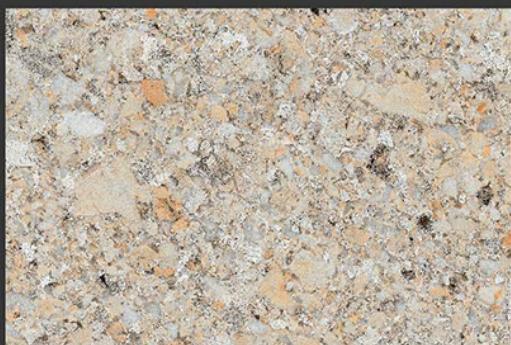

4604-D

GLOSSY

WATERPROOF

WALL

CORRECT
RECTIFIED

3D

HIGH
DEFINATION

WWW.VIVANTACERAMIC.COM