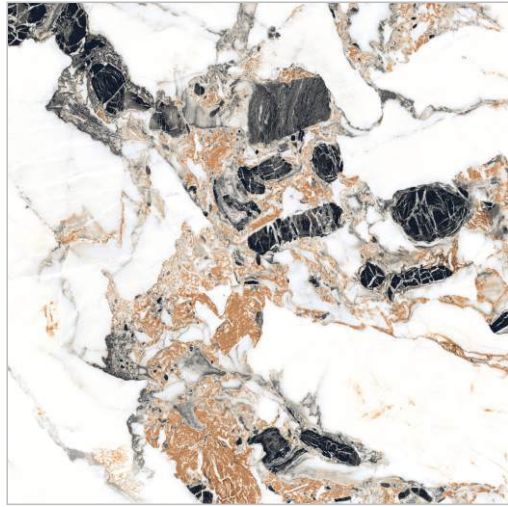

Coral Brown R4