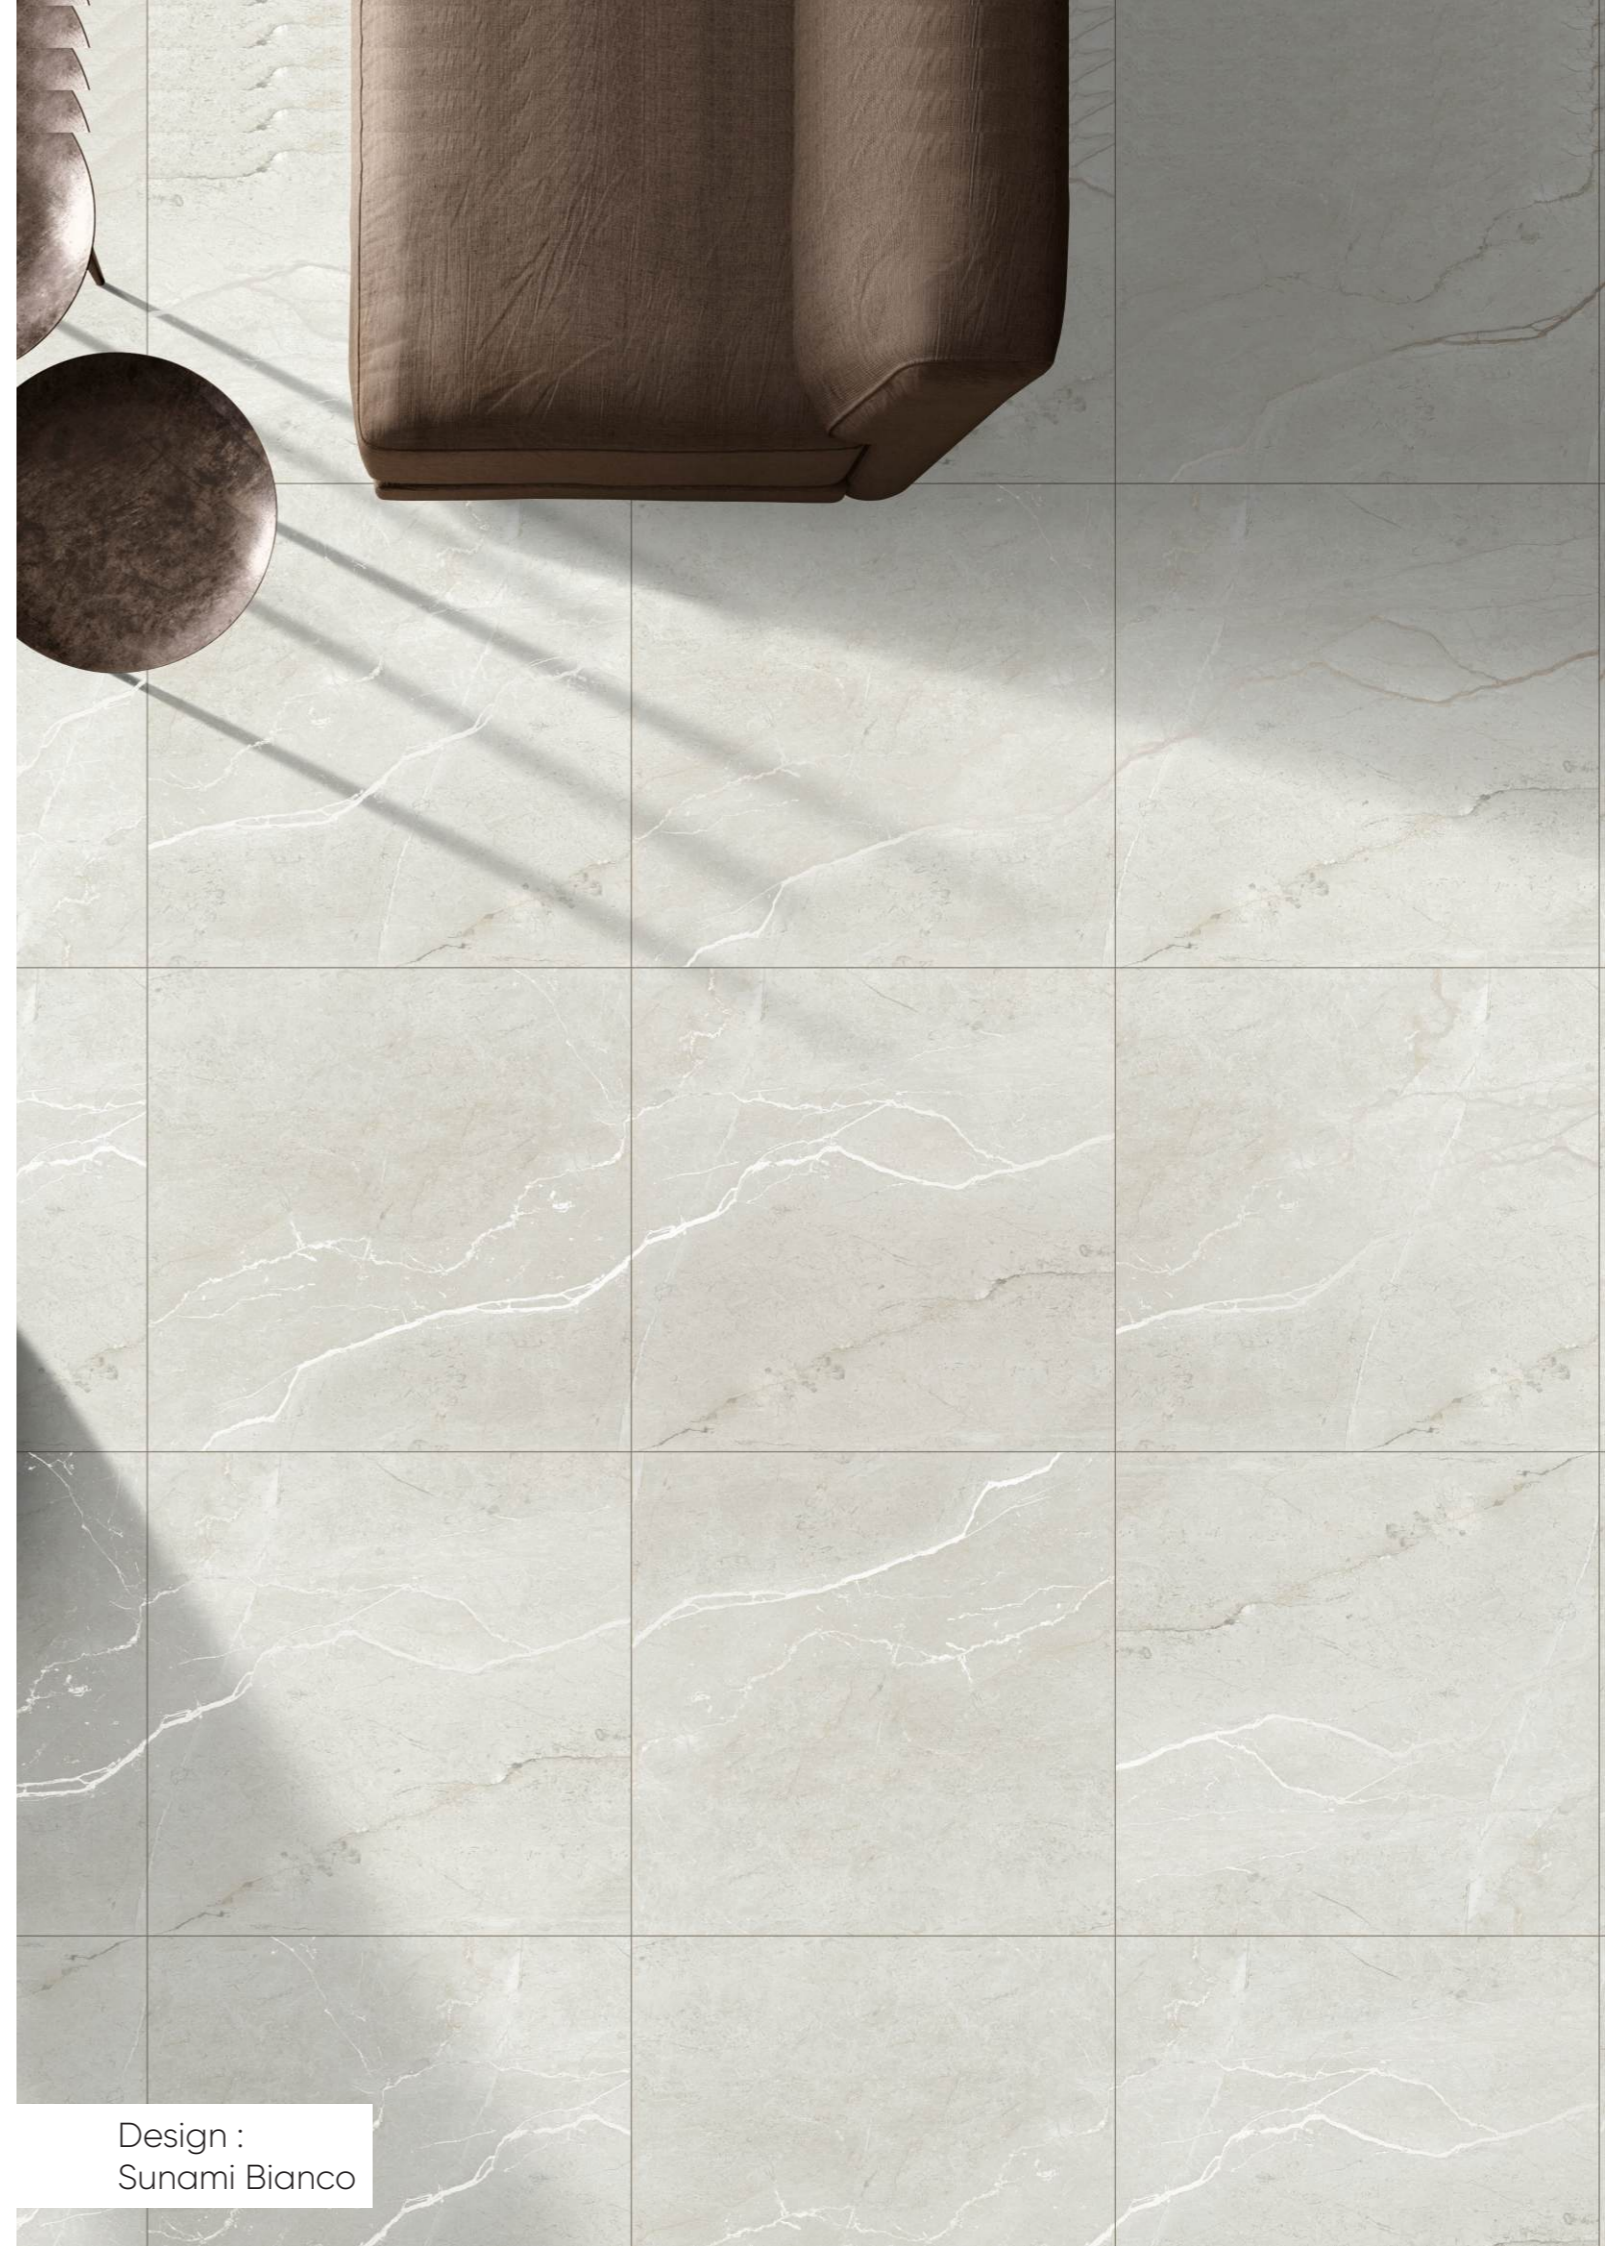

**600x
600mm**

Design :
Sunami Bianco