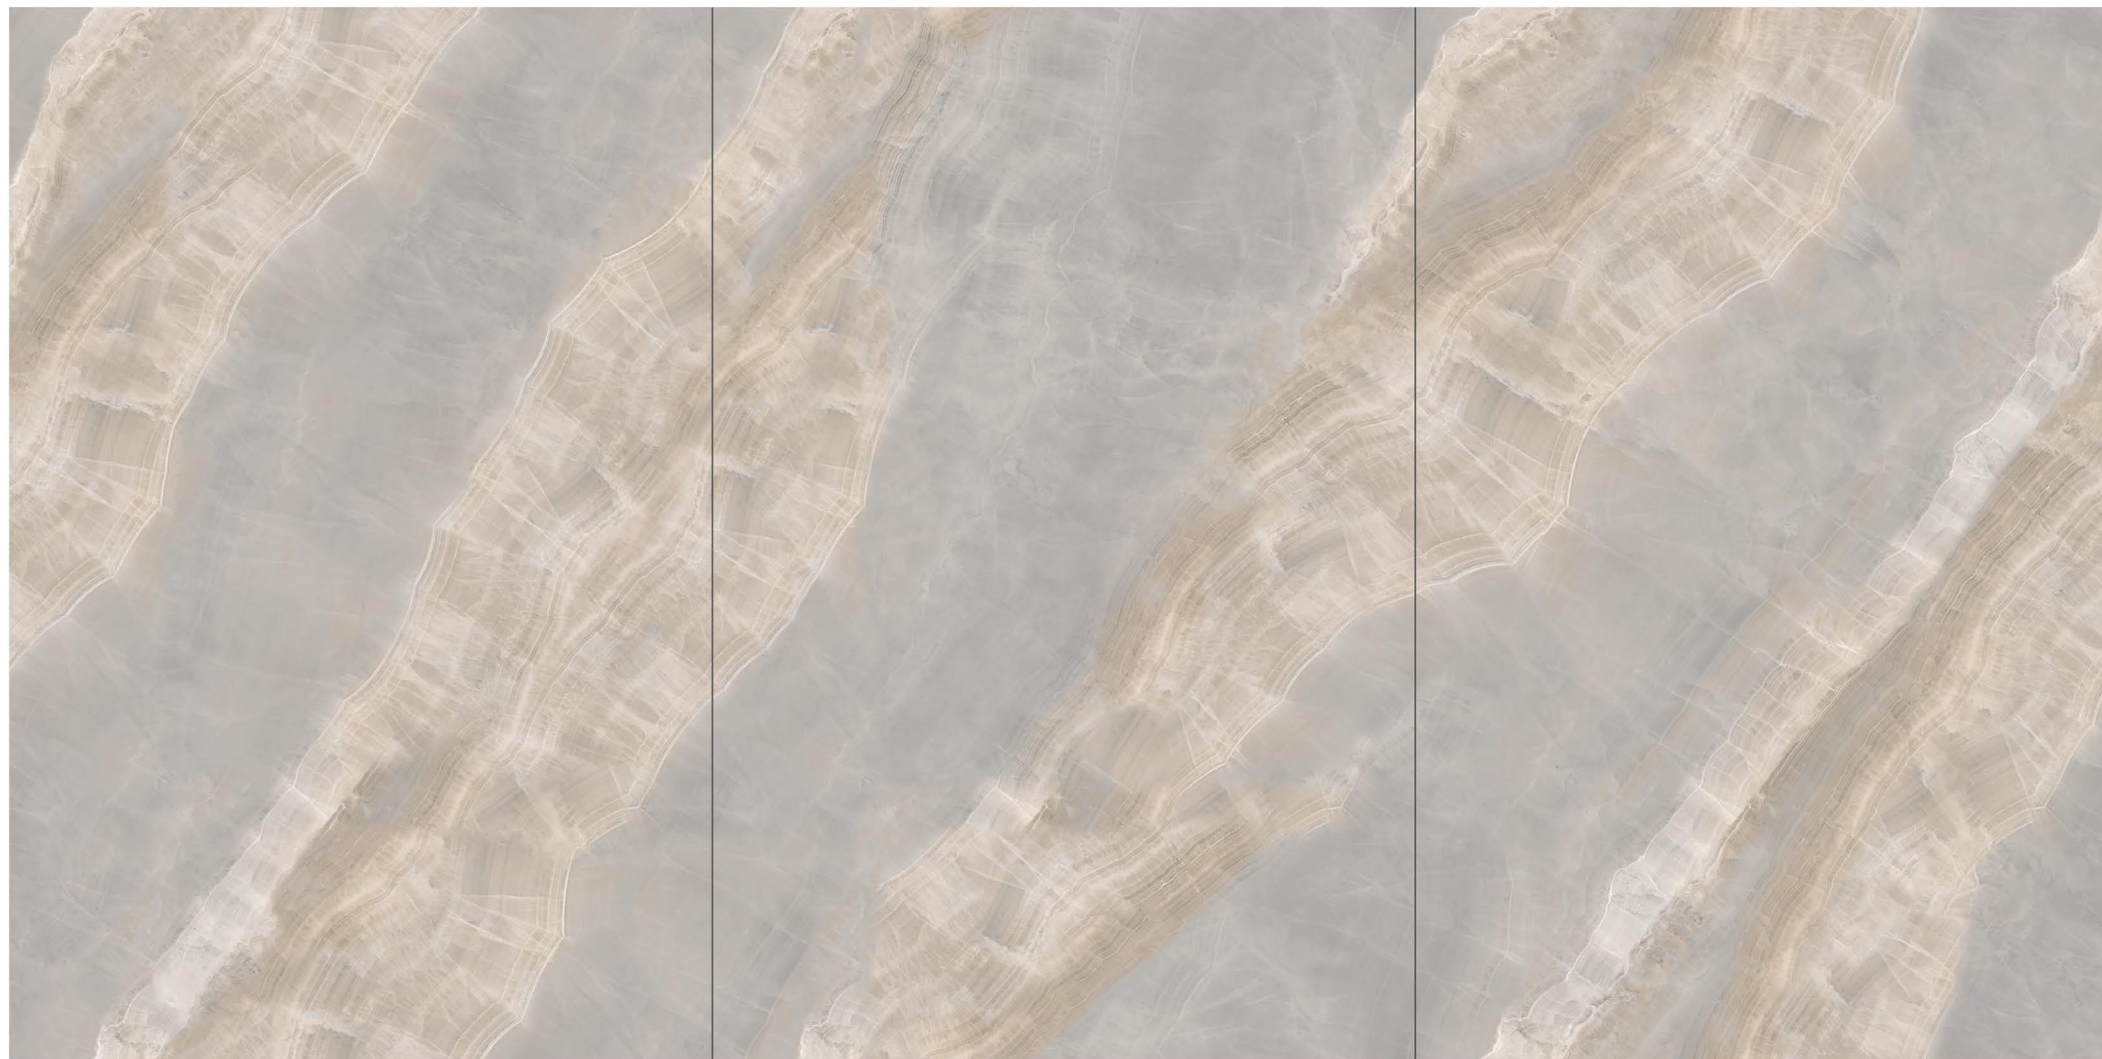

# FUSONYX DOVE GREY

ELEGANTE KRYSTALLO  
SURFACE

1200X1800MM

1200X  
1800MM

infinite  
possibilities

**FUSONYX DOVE GREY / ELEGANTE KRYSTALLO SURFACE**