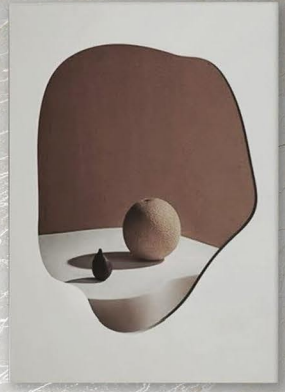

# ARIANA WHITE

**ELEGANTE KRYSTALLO  
SURFACE**

**1200X1800MM**

1200X  
1800MM

infinite  
possibilities

**ARIANA WHITE / ELEGANTE KRYSTALLO SURFACE**

# EGEO GRIS

**ELEGANTE KRYSTALLO  
SURFACE**

**1200X1800MM**

1200X  
1800MM

infinite  
possibilities

**EGEO GRIS / ELEGANTE KRYSTALLO SURFACE**

# MELROSE GREY

ELEGANTE KRYSTALLO  
SURFACE

1200X1800MM

1200X  
1800MM

infinite  
possibilities

**MELROSE GREY / ELEGANTE KRYSTALLO SURFACE**