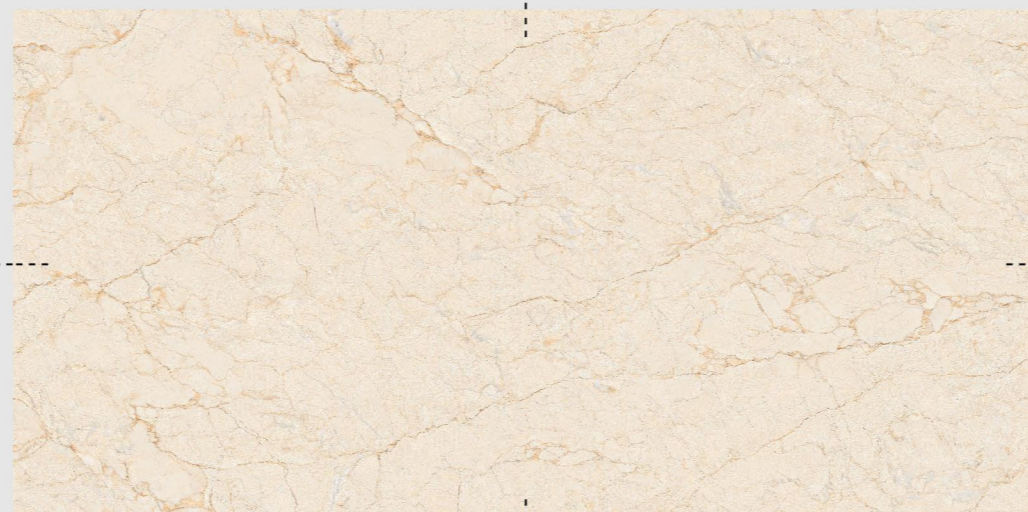

**ROCCELA  
BEIGE**

Glossy Finish

COLLECTION .22

**GLAZED  
VITRIFIED  
TILES**

**800x  
1600mm**

GLAZED  
VITRIFIED  
TILES

**ROSSO  
BEIGE**

Glossy Finish