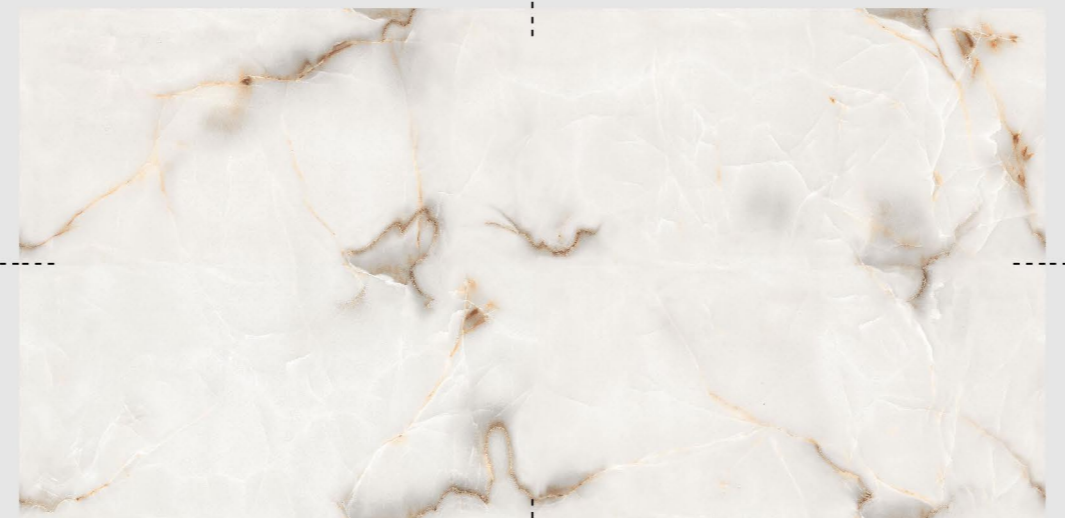

**MORRELLA  
GREY**

- 
- 
- 
- 
- 
- 
-

Glossy Finish

COLLECTION .22

**GLAZED  
VITRIFIED  
TILES**

**800x  
1600mm**

GLAZED  
VITRIFIED  
TILES

**ONYX  
CARNIVAL**