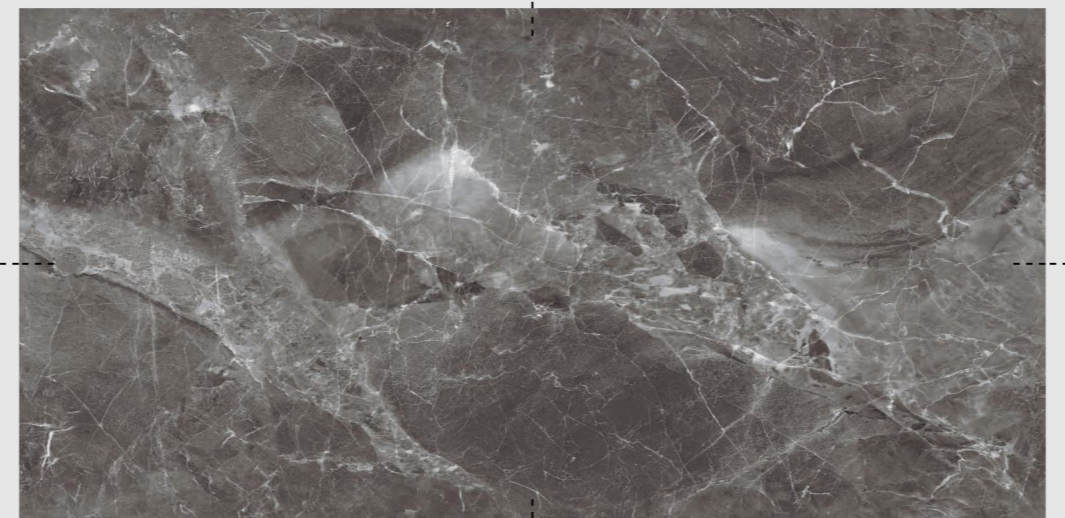

COLLECTION .22

**GLAZED  
VITRIFIED  
TILES**

**800x  
1600mm**

GLAZED  
VITRIFIED  
TILES

**SIoux  
FOREST**

- 
- 
- 
- 
- 
- 
-

Glossy Finish

COLLECTION .22