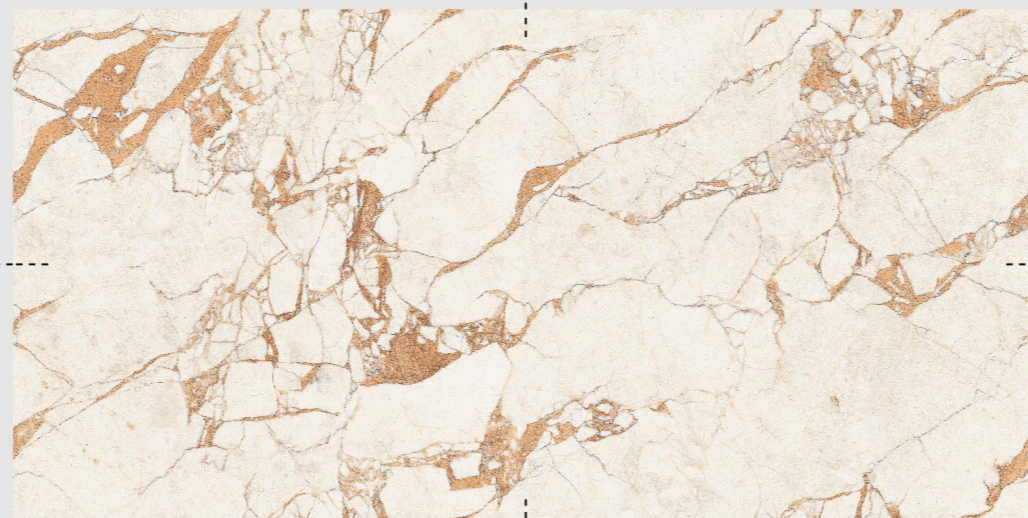

**800x
1600mm**

GLAZED
VITRIFIED
TILES

**ROCCELA
BEIGE**