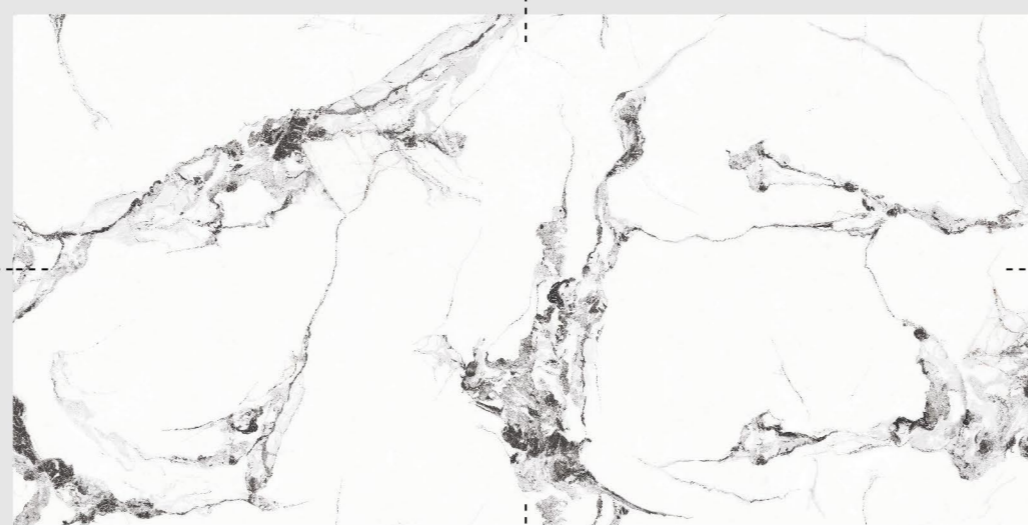

**800x
1600mm**

GLAZED
VITRIFIED
TILES

**BRAZIL
WHITE**