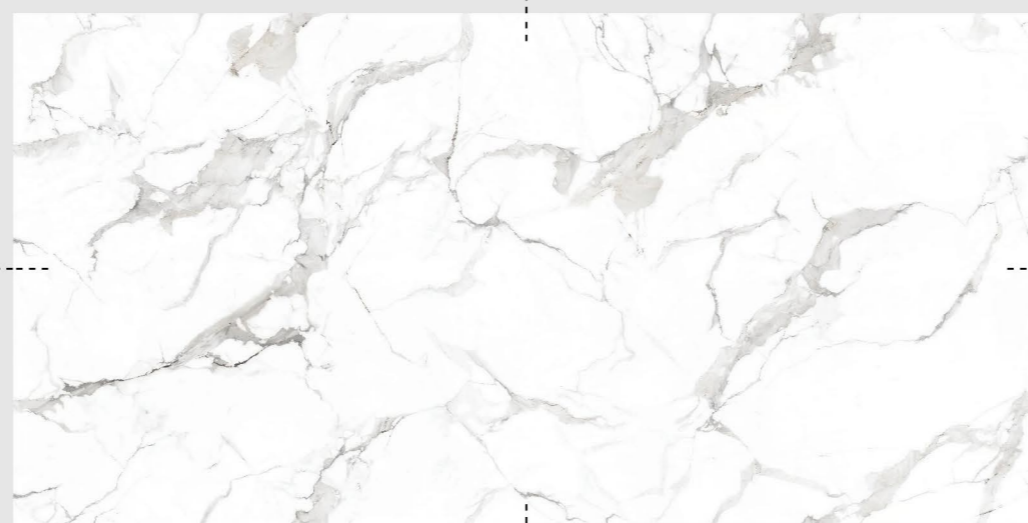

**800x
1600mm**

GLAZED
VITRIFIED
TILES

**GREEK
WHITE**