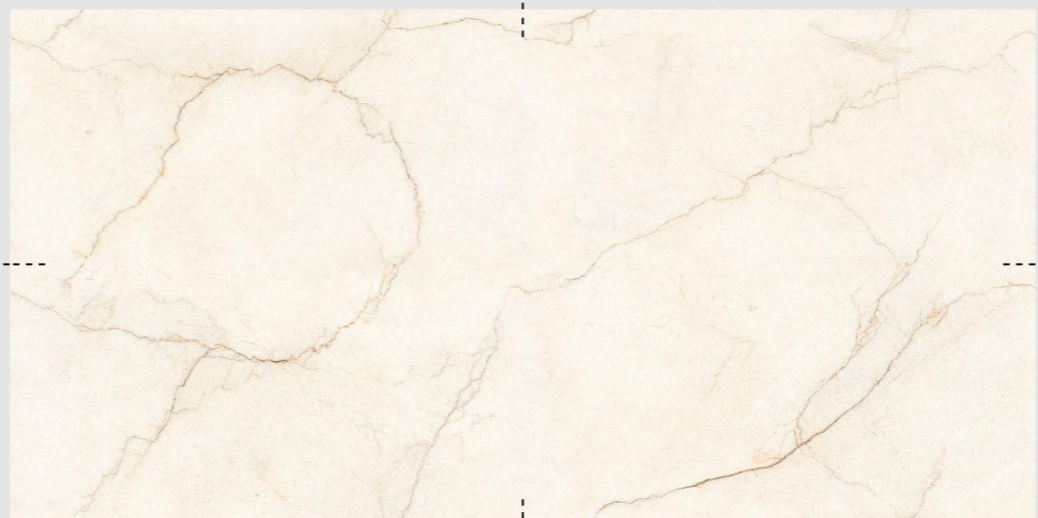

**800x
1600mm**

GLAZED
VITRIFIED
TILES

**ATRIX
BEIGE**