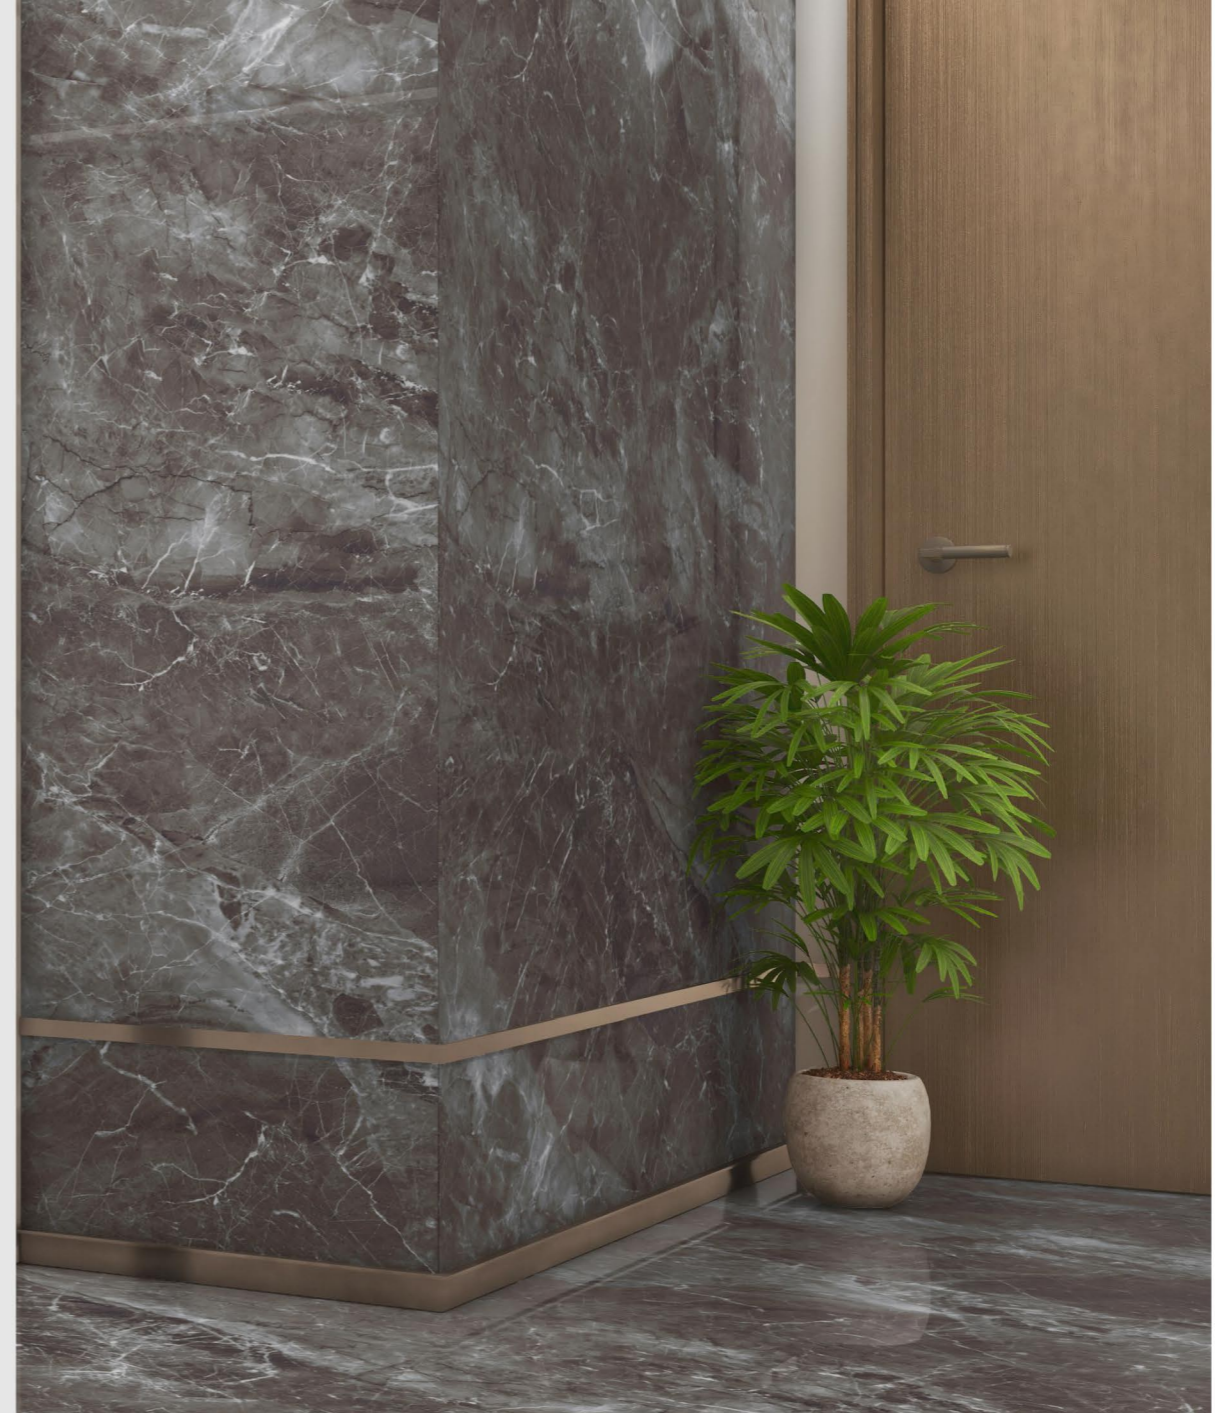

COLLECTION .22

**GLAZED  
VITRIFIED  
TILES**

**800x  
1600mm**

GLAZED  
VITRIFIED  
TILES

**SIoux  
FOREST**

- 
- 
- 
- 
- 
- 
-

Glossy Finish

COLLECTION .22