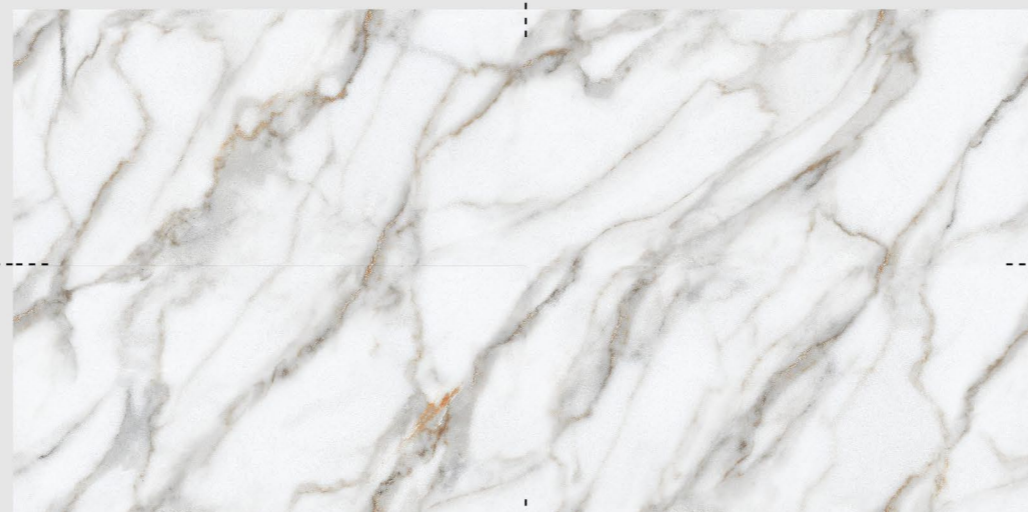

Glossy Finish

COLLECTION .22

**GLAZED  
VITRIFIED  
TILES**

**800x  
1600mm**

GLAZED  
VITRIFIED  
TILES

**DAYTON  
SAUTVARIO**

Glossy Finish

COLLECTION .22