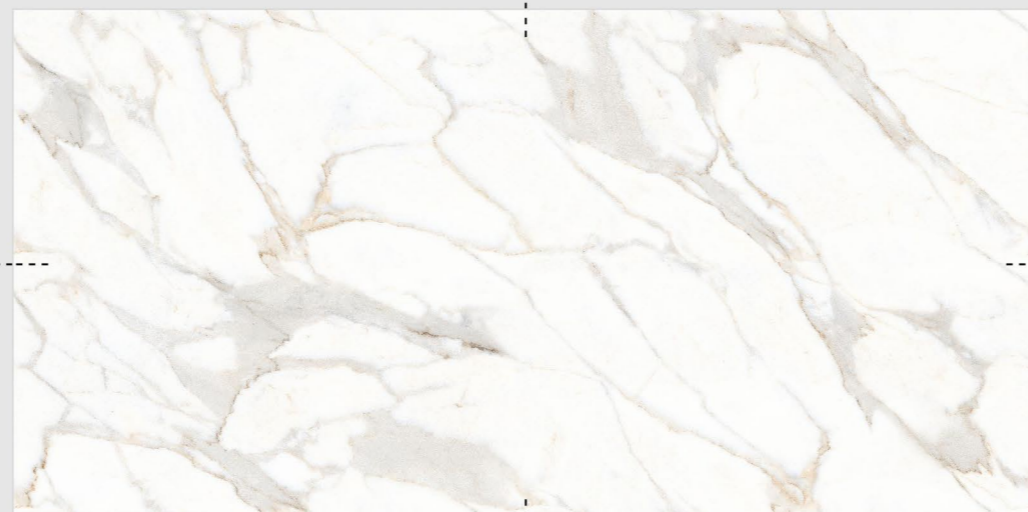

**ATRIX  
BEIGE**

- 
- 
- 
- 
- 
- 
-

Glossy Finish

COLLECTION .22

**GLAZED  
VITRIFIED  
TILES**

**800x  
1600mm**

GLAZED  
VITRIFIED  
TILES

**BELLTON  
NATURAL**