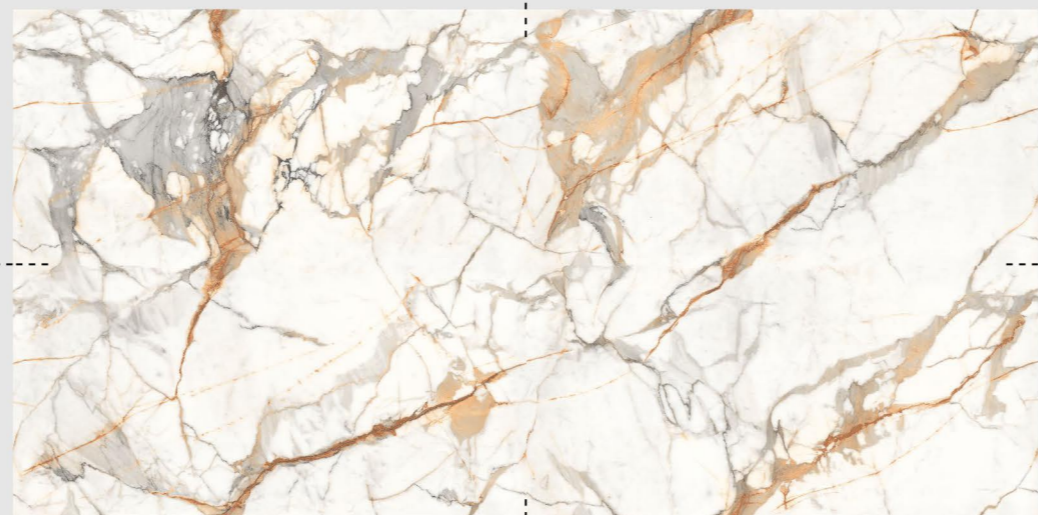

Glossy Finish

COLLECTION .22

**GLAZED  
VITRIFIED  
TILES**

**800x  
1600mm**

GLAZED  
VITRIFIED  
TILES

**DAYTON  
SAUTVARIO**

Glossy Finish

COLLECTION .22