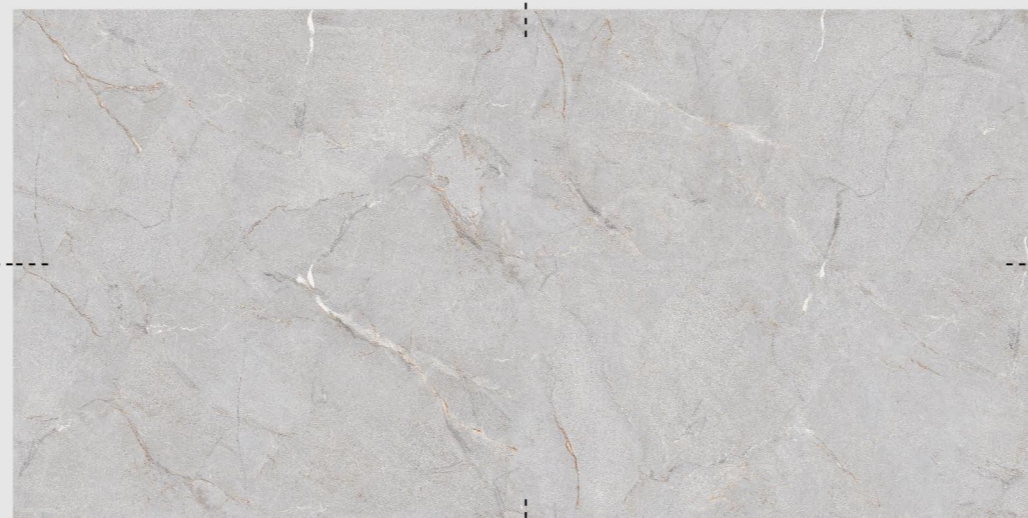

COLLECTION .22

**GLAZED
VITRIFIED
TILES**

**800x
1600mm**

GLAZED
VITRIFIED
TILES

**CUBE
NATURAL**

Glossy Finish

COLLECTION .22

**GLAZED
VITRIFIED
TILES**