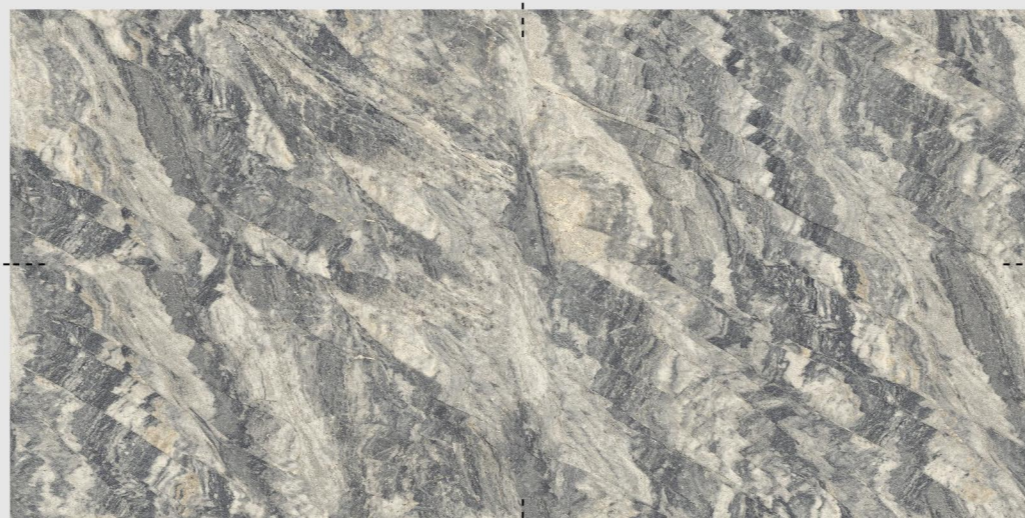

**800x
1600mm**

GLAZED
VITRIFIED
TILES

GROOT