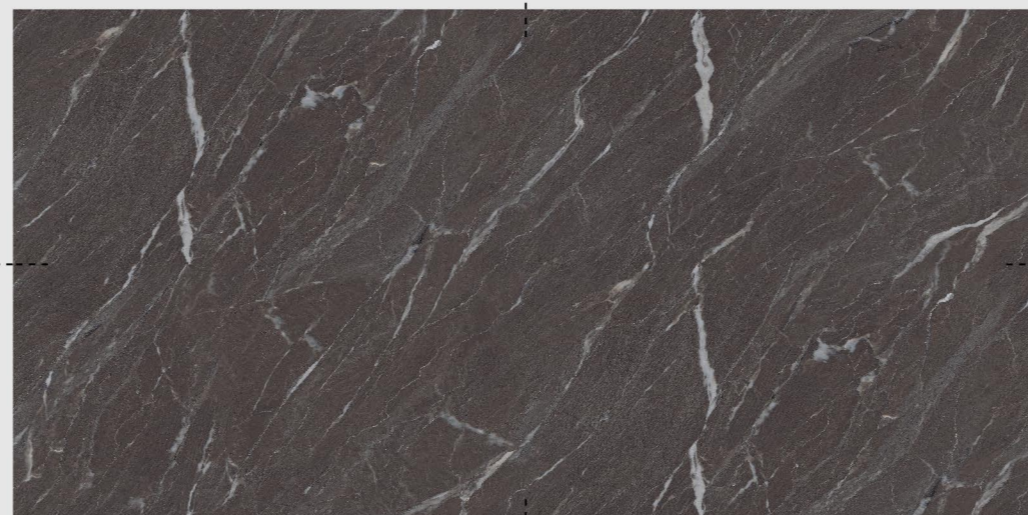

Inspired tiles by the stones
of the mountains

80x160cm
Glazed Vitrified Tiles
Vol-2

**800x
1600mm**

GLAZED
VITRIFIED
TILES

**ATHENA
BRONZE**

Glossy Finish

COLLECTION .22

**GLAZED
VITRIFIED
TILES**