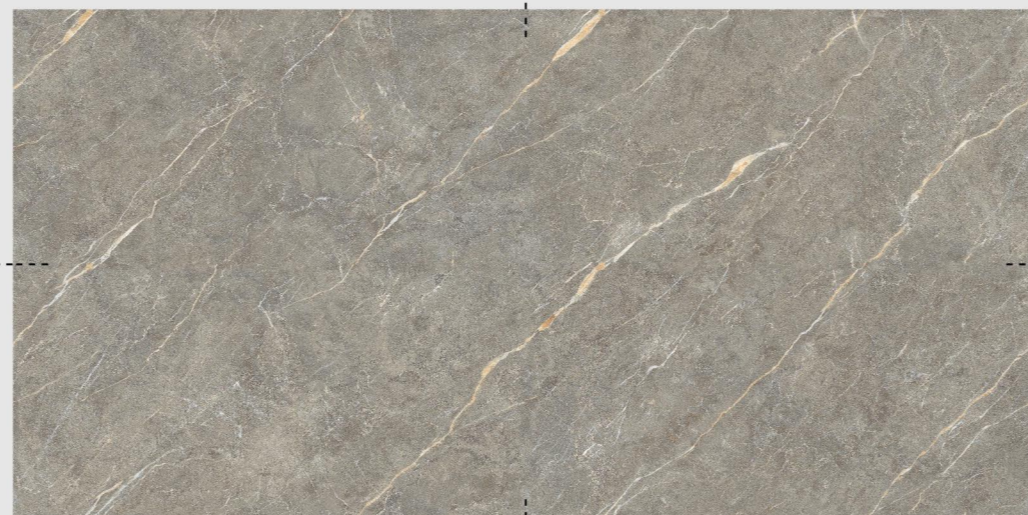

Glossy Finish

COLLECTION .22

**GLAZED
VITRIFIED
TILES**

**800x
1600mm**

GLAZED
VITRIFIED
TILES

**NAXOS
GRIS**

Glossy Finish

COLLECTION .22