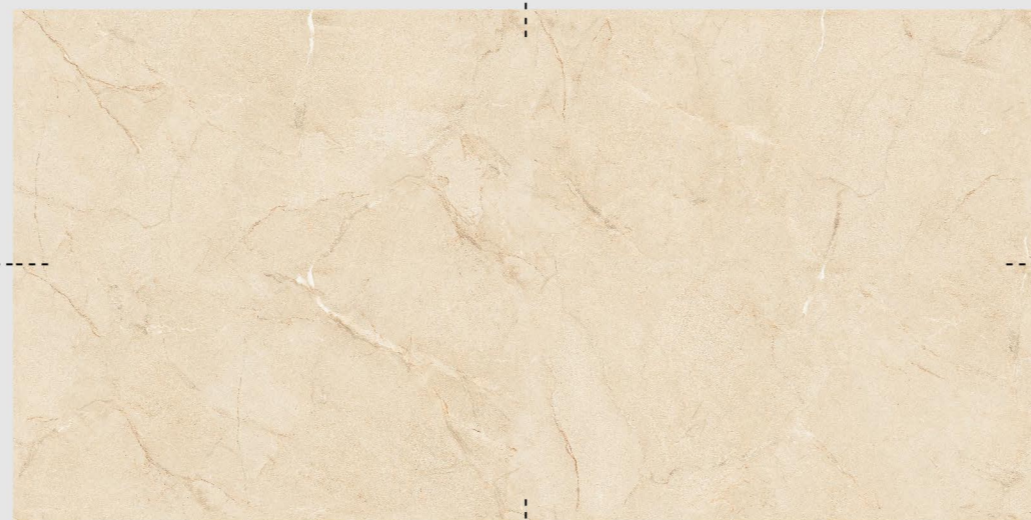

**CINEREA
SPRING**

Glossy Finish

COLLECTION .22

**GLAZED
VITRIFIED
TILES**

**800x
1600mm**

GLAZED
VITRIFIED
TILES

**CUBE
LEMON**

Glossy Finish