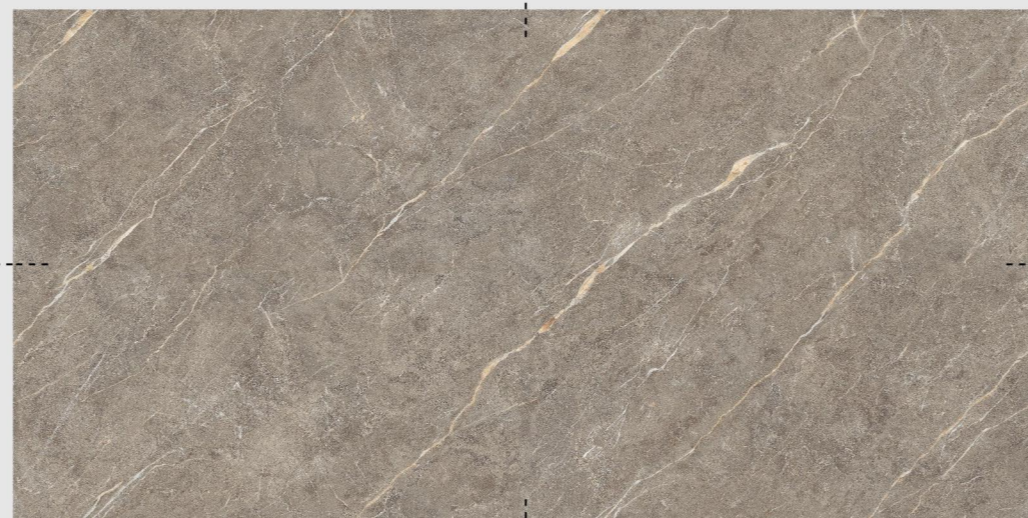

**GLAZED
VITRIFIED
TILES**

**800x
1600mm**

GLAZED
VITRIFIED
TILES

**NAXOS
NATURAL**

Glossy Finish

COLLECTION .22

**GLAZED
VITRIFIED
TILES**

**800x
1600mm**