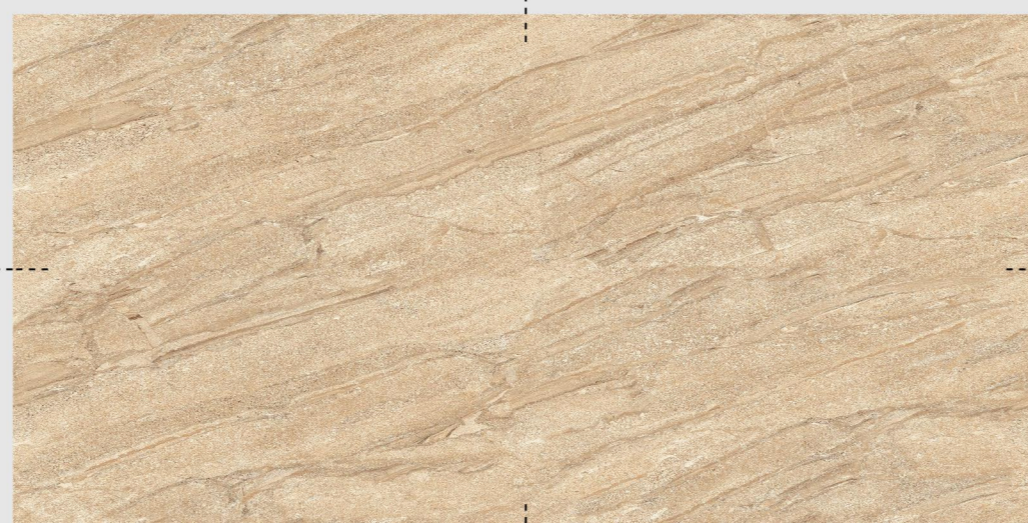

GLAZED
VITRIFIED
TILES

**PARADISE
NATURAL**

Glossy Finish

COLLECTION .22

**GLAZED
VITRIFIED
TILES**

**800x
1600mm**

GLAZED
VITRIFIED
TILES

**PERTH DYNA
BROWN**