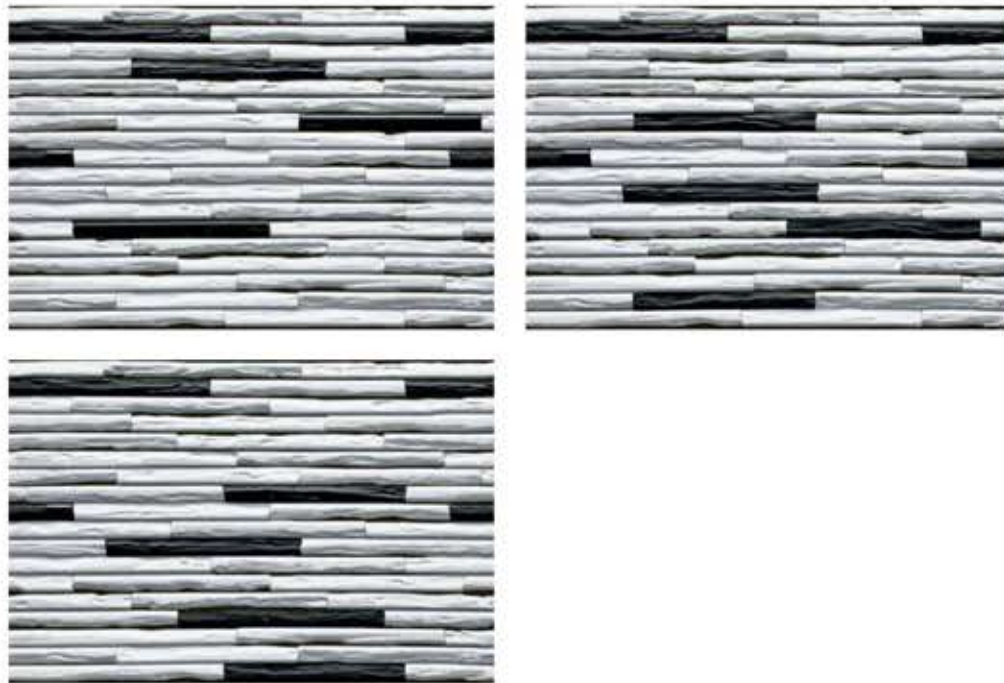

Product Information

Dimensions

300x450mm
12"x18"

Thickness

9.3mm

Technical Characteristics

NEXON BIANCO

High Depth Elevation