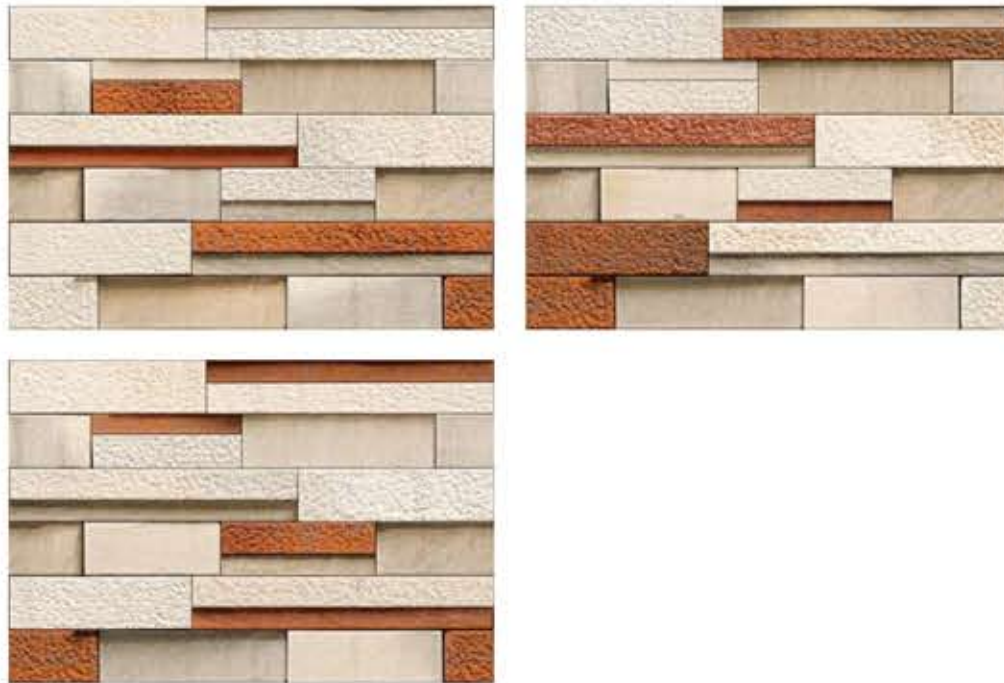

Product Information

Dimensions

300x450mm
12"x18"

Thickness

9.3mm

Technical Characteristics

CALIX COPPER

High Depth Elevation