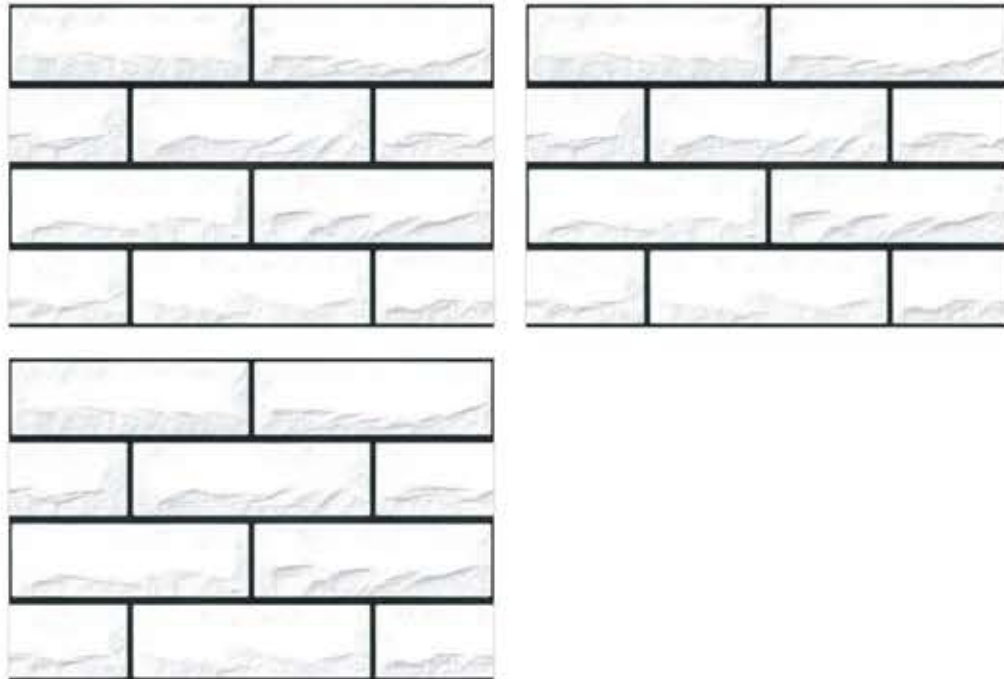

300x450mm
12"x18"

Thickness

9.3mm

Technical Characteristics

BRICK BIANCO

High Depth Elevation

Packaging Details

	Size	Pieces	Area Covg.	Approx Kg	Box/Pallet	Boxes/Container
	300x450mm 12"x18"	05	0.675sqm	10.2kg	132Box	2640Box