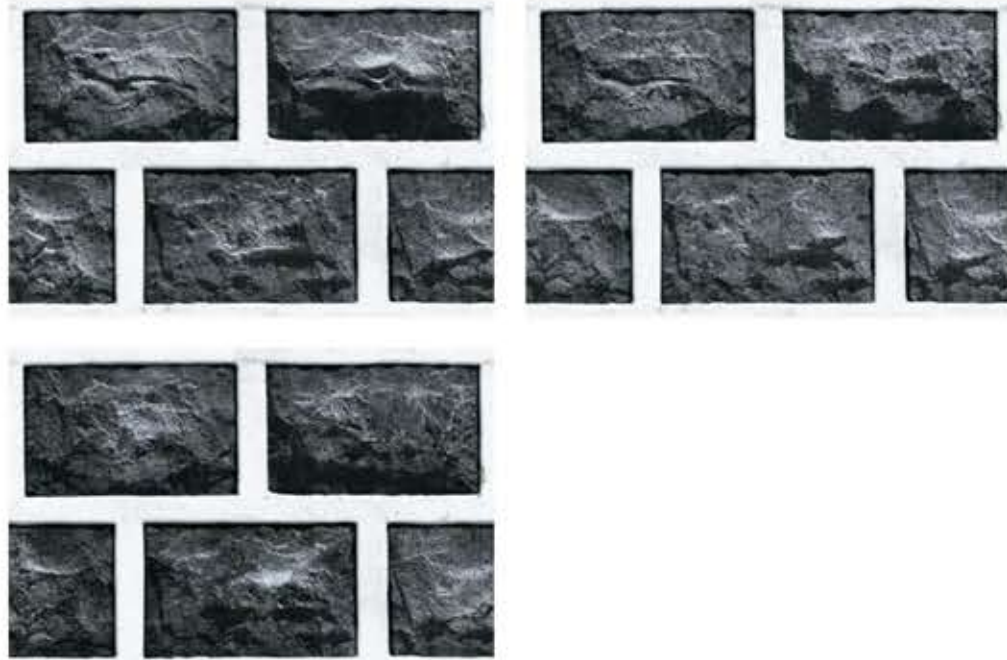

Product Information

Dimensions

300x450mm
12"x18"

Thickness

9.3mm

Technical Characteristics

NATALYA BLACK

High Depth Elevation