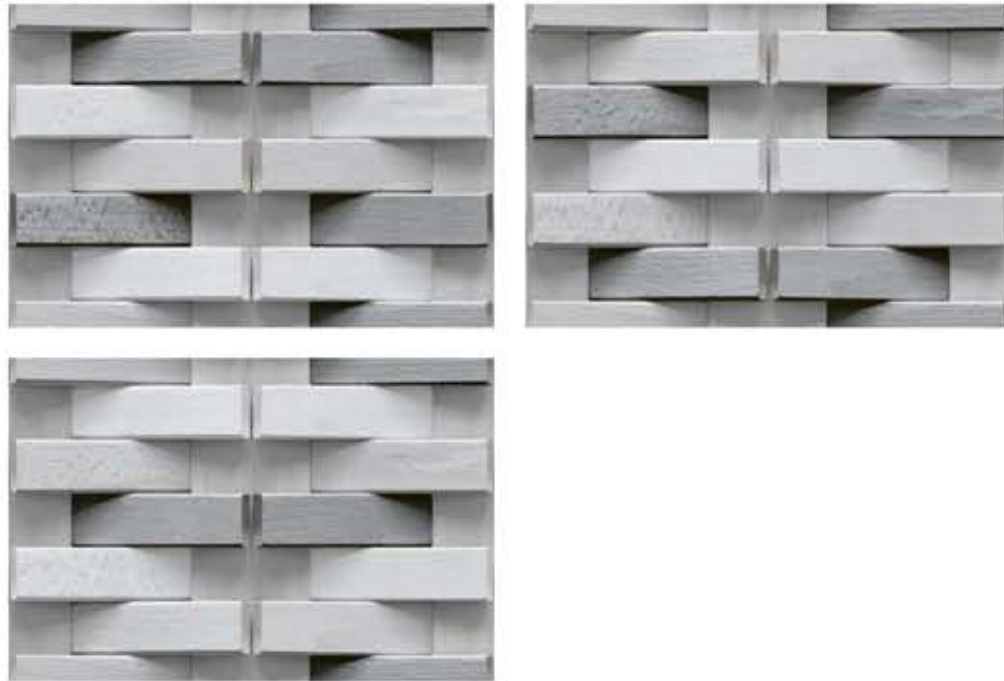

Product Information

Dimensions

300x450mm
12"x18"

Thickness

9.3mm

Technical Characteristics

EVAN BLANCOL

High Depth Elevation

Packaging Details

	Size	Pieces	Area Covg.	Approx Kg	Box/Pallet	Boxes/Container
	300x450mm 12"x18"	05	0.675sqm	10.2kg	132Box	2640Box