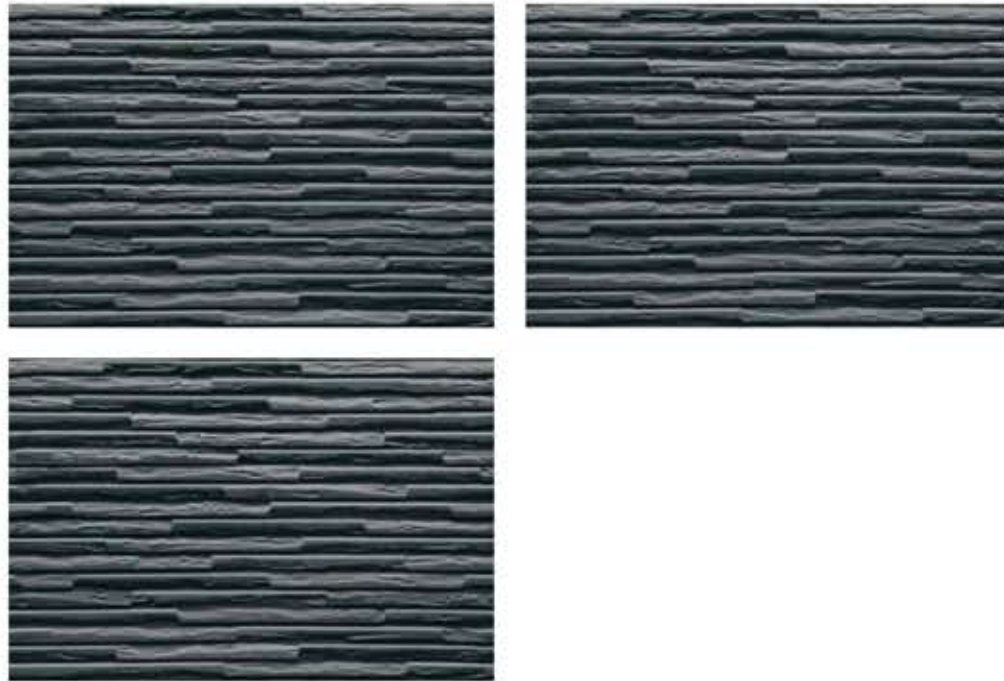

Product Information

Dimensions

300x450mm
12"x18"

Thickness

9.3mm

Technical Characteristics

NEXON BLACK

High Depth Elevation