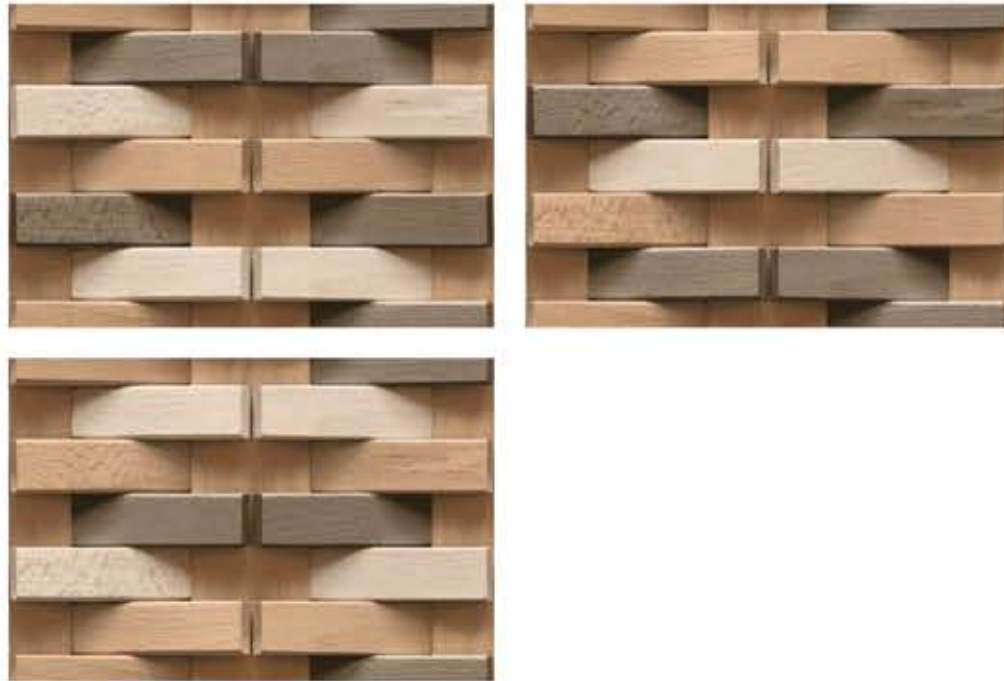

Product Information

Dimensions

300x450mm
12"x18"

Thickness

9.3mm

Technical Characteristics

EVAN NARANJO

High Depth Elevation

Packaging Details

	Size	Pieces	Area Covg.	Approx Kg	Box/Pallet	Boxes/Container
	300x450mm 12"x18"	05	0.675sqm	10.2kg	132Box	2640Box