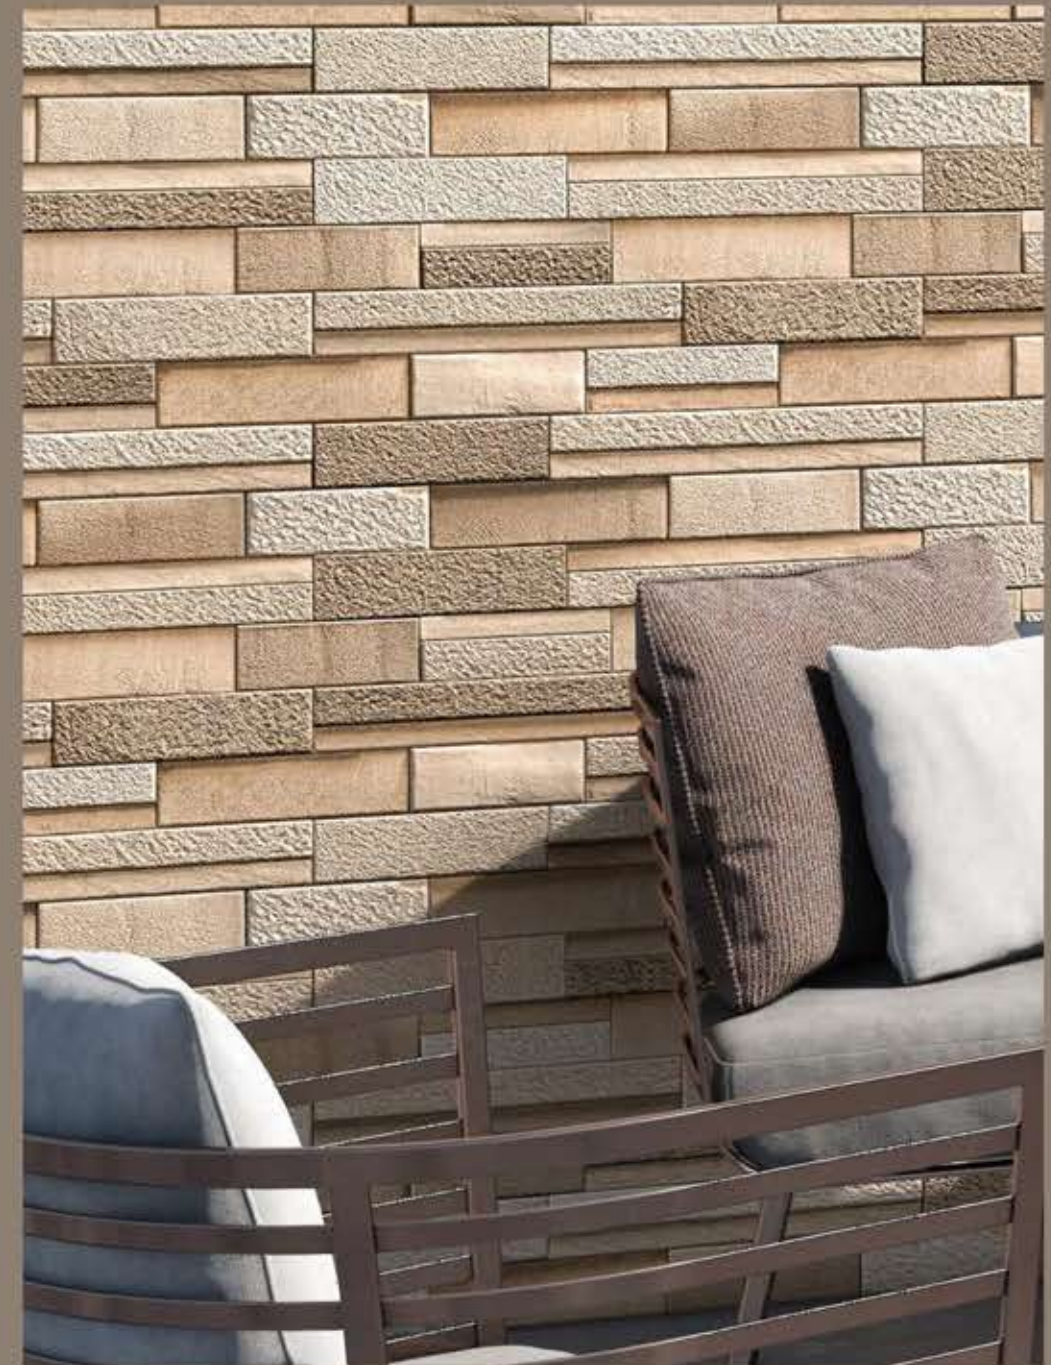

Technical Characteristics

CALIX BROWN

High Depth Elevation

Packaging Details

	Size	Pieces	Area Covg.	Approx Kg	Box/Pallet	Boxes/Container
	300x450mm 12"x18"	05	0.675sqm	10.2kg	132Box	2640Box

Zoom View

Collection	Surface	Random	Body
Omega	Matt	03 Faces	Pocer Body