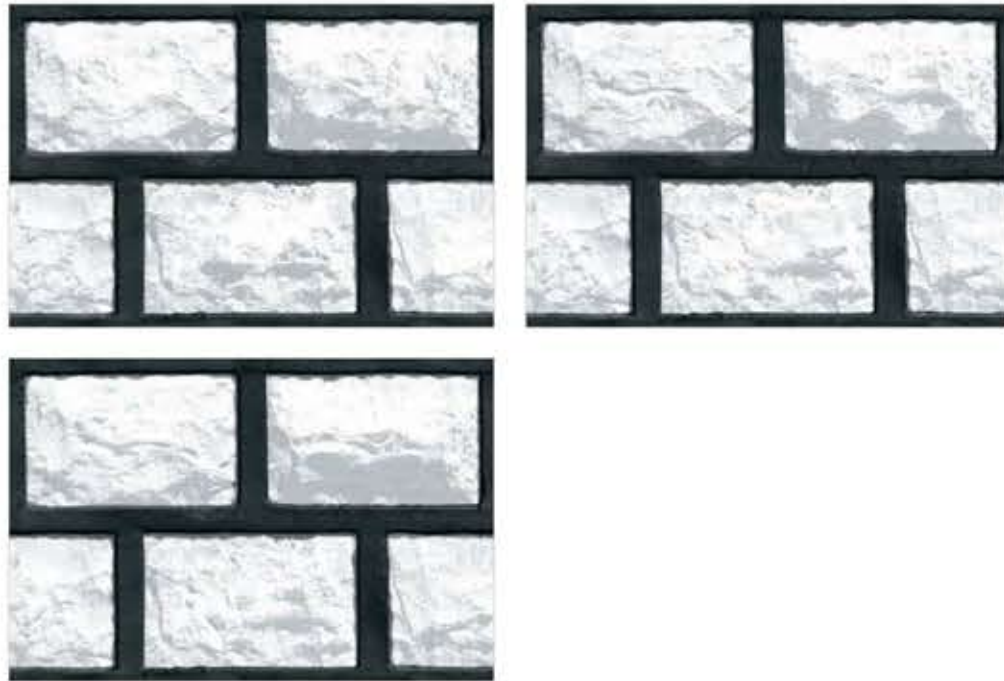

Product Information

Dimensions

300x450mm
12"x18"

Thickness

9.3mm

Technical Characteristics

NATALYA BIANCO

High Depth Elevation

Packaging Details

	Size	Pieces	Area Covg.	Approx Kg	Box/Pallet	Boxes/Container
	300x450mm 12"x18"	05	0.675sqm	10.2kg	132Box	2640Box