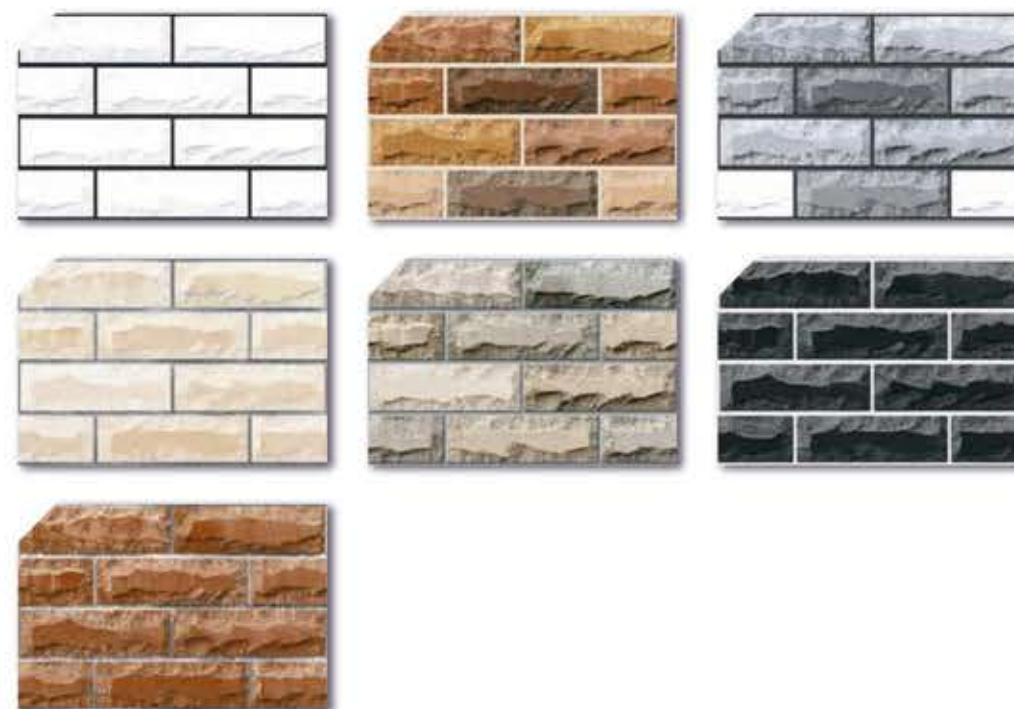

High Depth Elevation
300x450mm | 12"x18"

MIKRON COLLECTION

300x450MM | 12"x18"

BRICK
SERIES

High Depth Elevation
300x450MM
12"x18"

Available Colors

Product Information

Dimensions