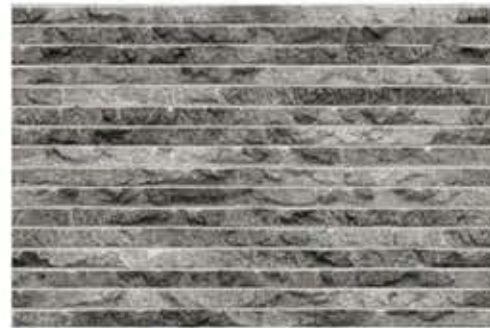

Product Information

Dimensions

300x450mm
12"x18"

Thickness

9.3mm

Technical Characteristics

JULIA GRIS

High Depth Elevation