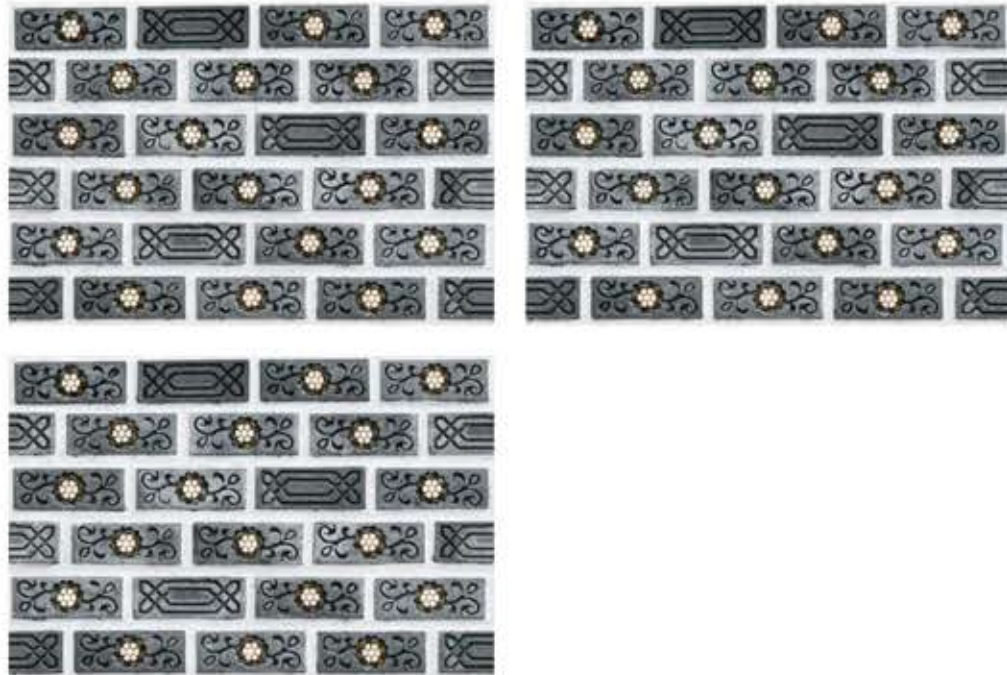

Product Information

Dimensions

300x450mm
12"x18"

Thickness

9.3mm

Technical Characteristics

ADVIL GREY

High Depth Elevation