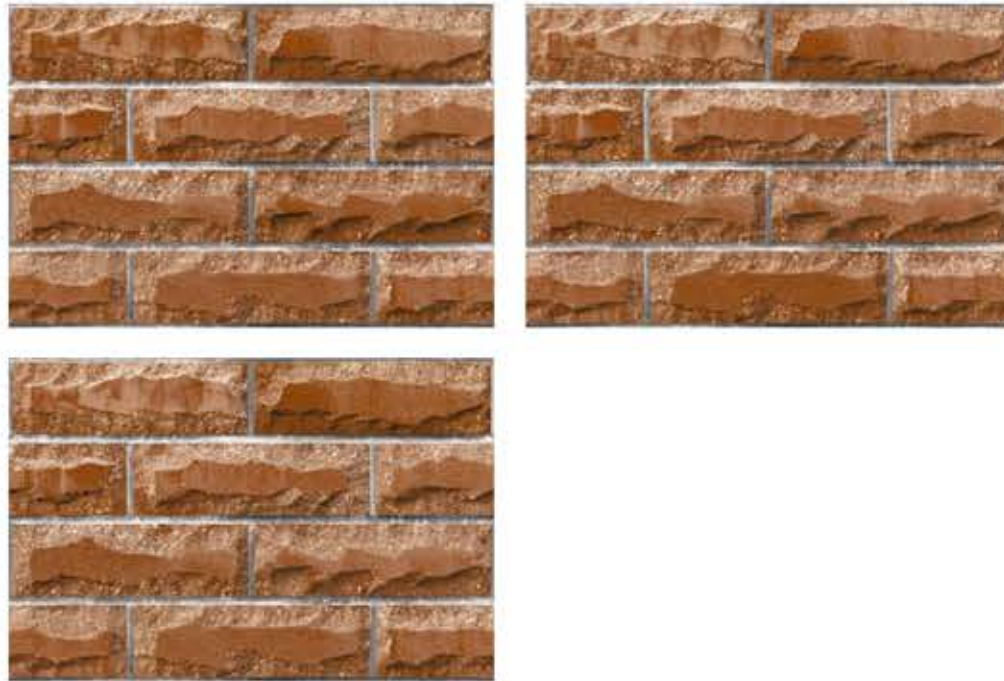

Product Information

Dimensions

300x450mm
12"x18"

Thickness

9.3mm

Technical Characteristics

BRICK RED

High Depth Elevation

Packaging Details

	Size	Pieces	Area Covg.	Approx Kg	Box/Pallet	Boxes/Container
	300x450mm 12"x18"	05	0.675sqm	10.2kg	132Box	2640Box