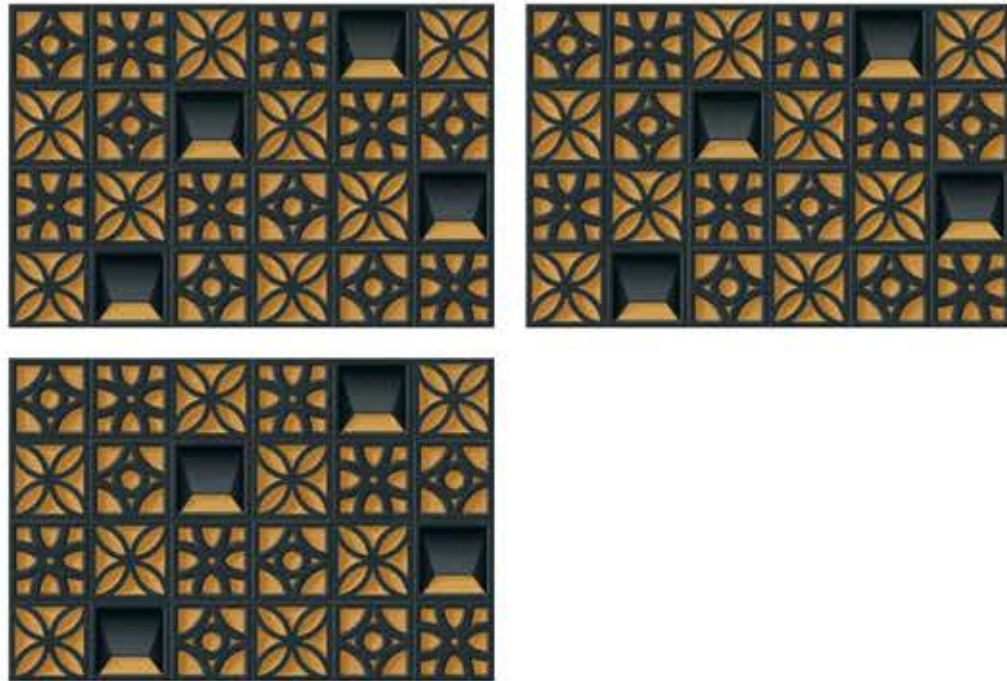

Product Information

Dimensions

300x450mm
12"x18"

Thickness

9.3mm

Technical Characteristics

FURIA GOLD

High Depth Elevation