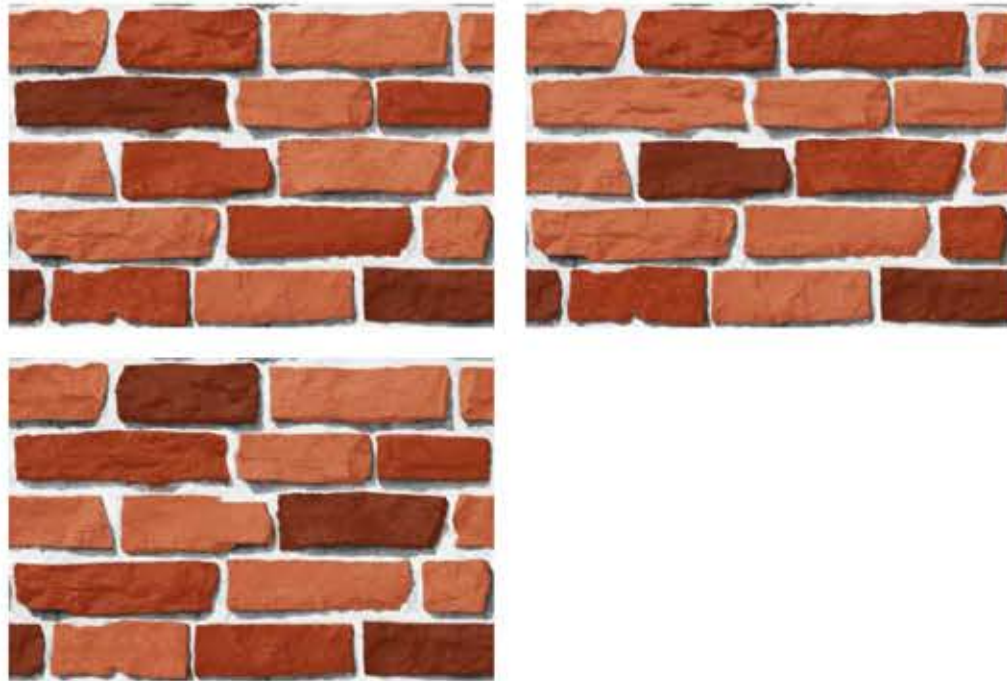

Product Information

Dimensions

300x450mm
12"x18"

Thickness

9.3mm

Technical Characteristics

BASIL RED

High Depth Elevation