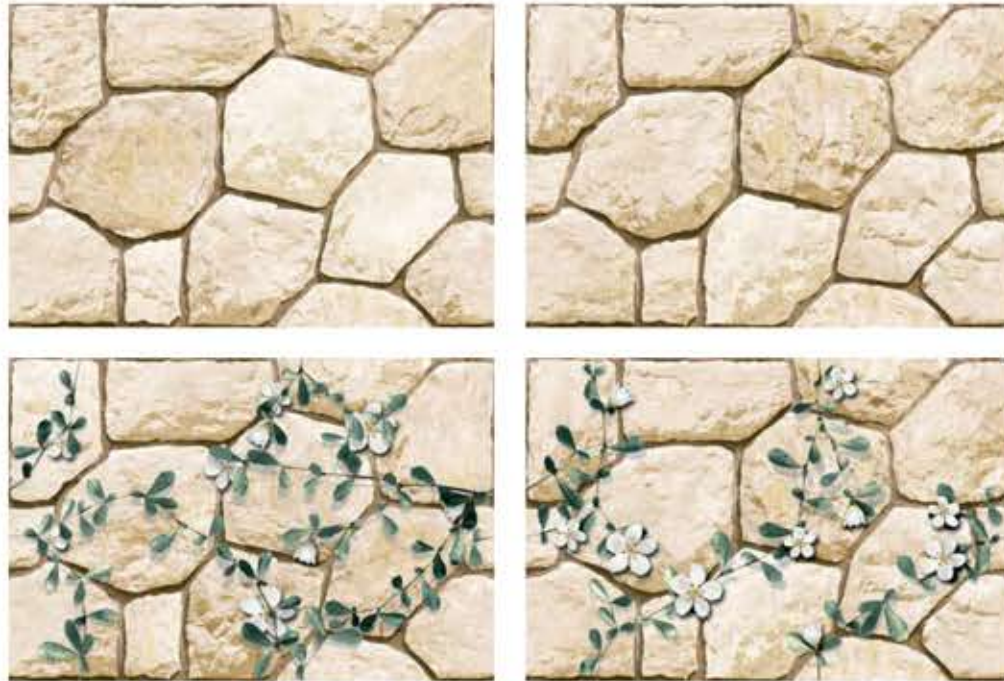

Product Information

Dimensions

300x450mm
12"x18"

Thickness

9.3mm

Technical Characteristics

BORIS BEIGE & HL

High Depth Elevation