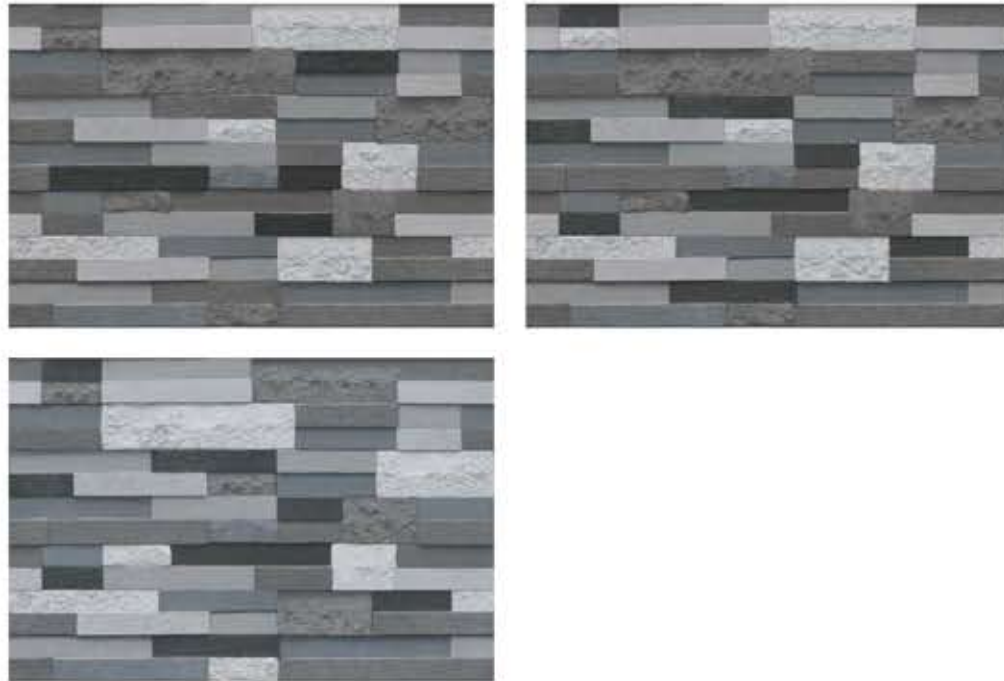

Product Information

Dimensions

300x450mm
12"x18"

Thickness

9.3mm

Technical Characteristics

MESSY GREY

High Depth Elevation

Packaging Details

	Size	Pieces	Area Covg.	Approx Kg	Box/Pallet	Boxes/Container
	300x450mm 12"x18"	05	0.675sqm	10.2kg	132Box	2640Box