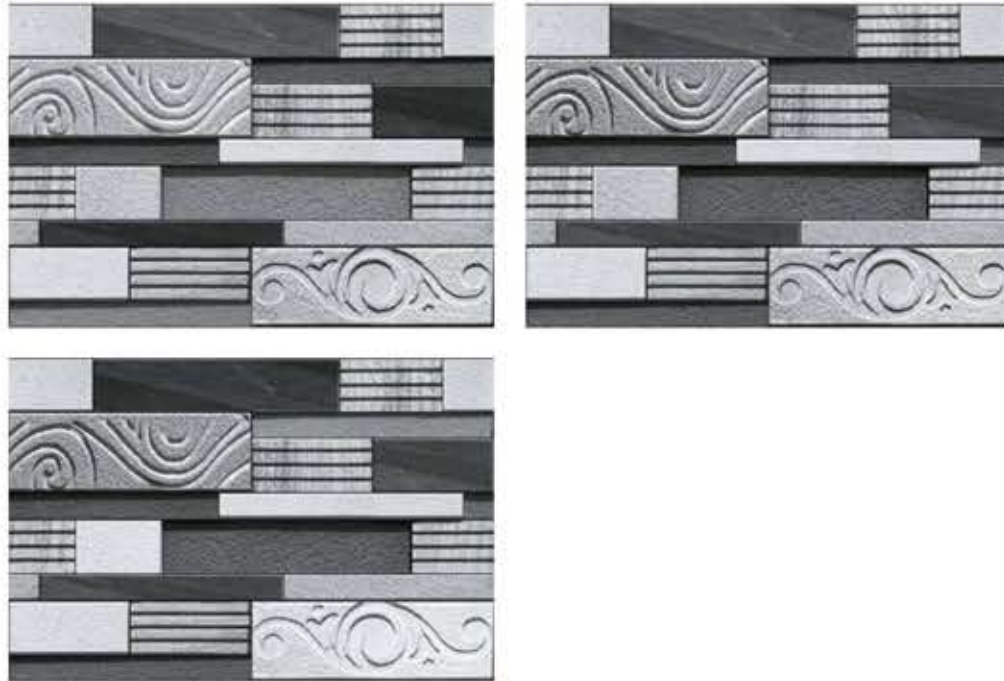

Product Information

Dimensions

300x450mm
12"x18"

Thickness

9.3mm

Technical Characteristics

IMPERIAL GREY

High Depth Elevation