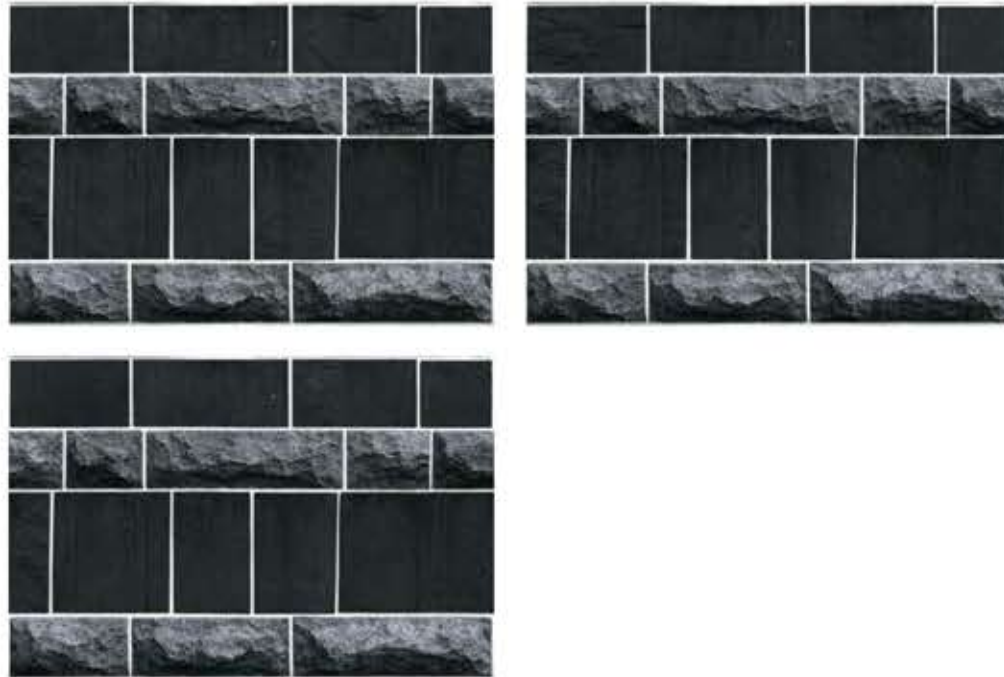

Product Information

Dimensions

300x450mm
12"x18"

Thickness

9.3mm

Technical Characteristics

SOFIA NEGRO

High Depth Elevation