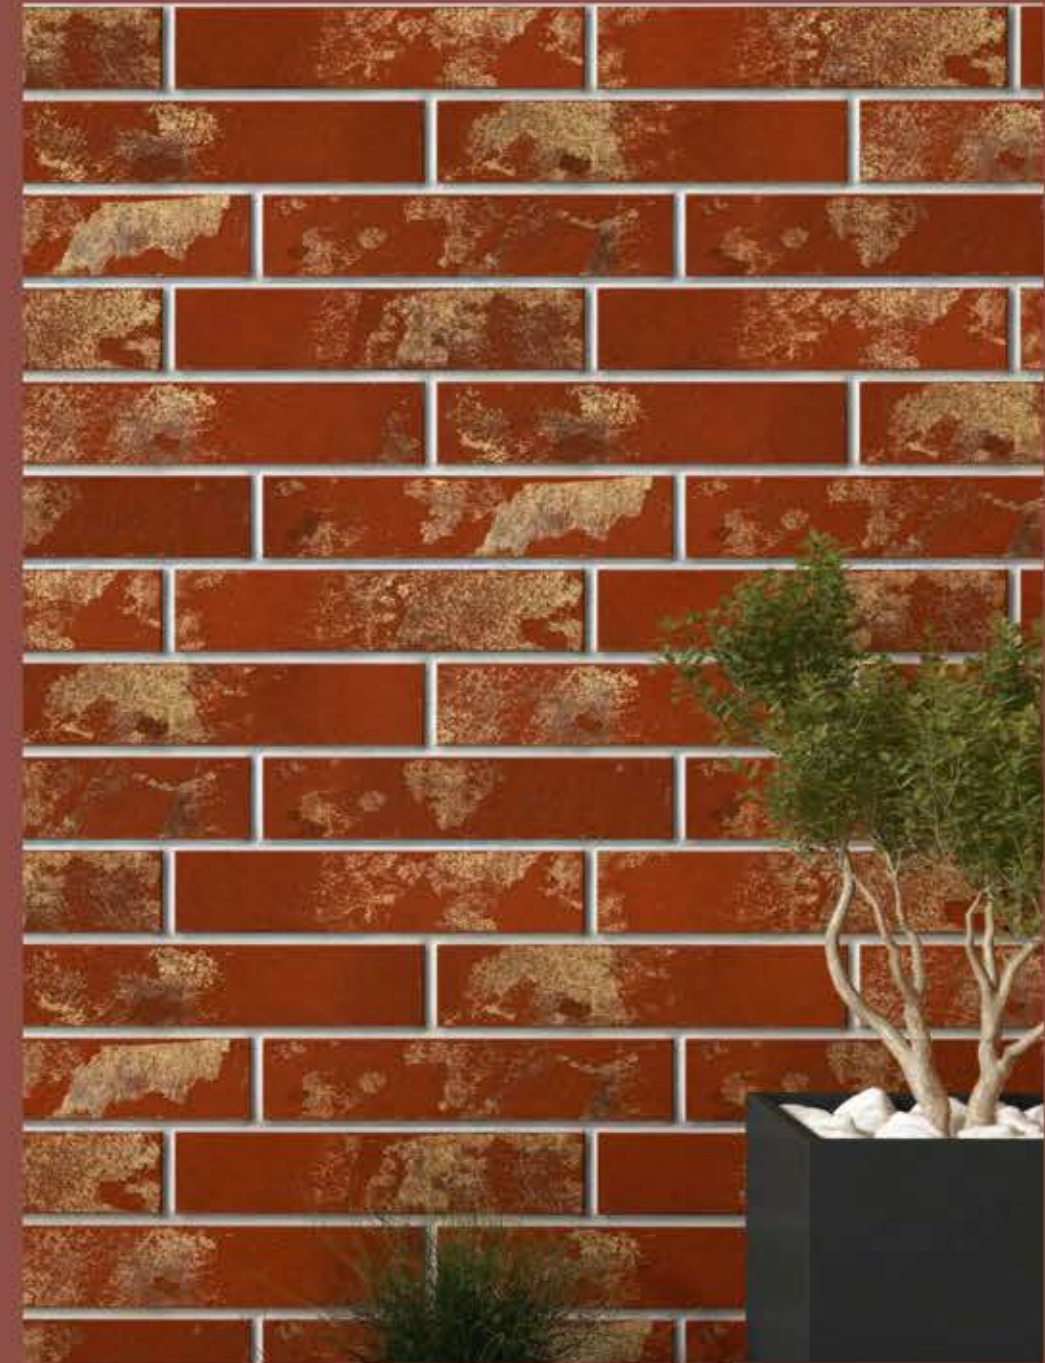

Zoom View

Collection	Surface	Random	Body
Omega	Matt	03 Faces	Pocer Body