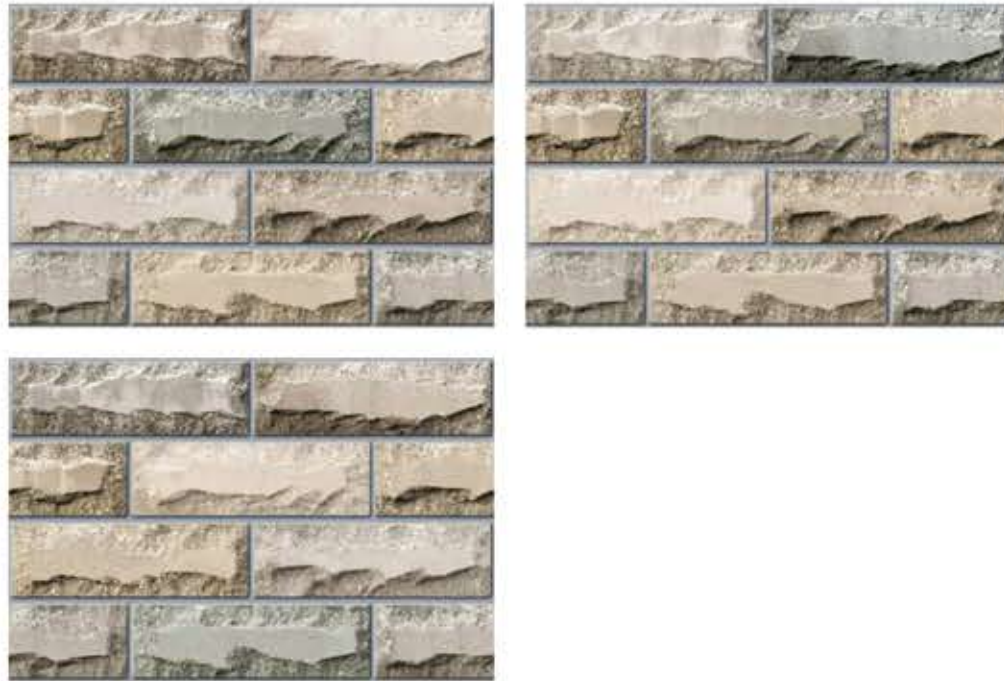

Product Information

Dimensions

300x450mm
12"x18"

Thickness

9.3mm

Technical Characteristics

BRICK NATURAL

High Depth Elevation