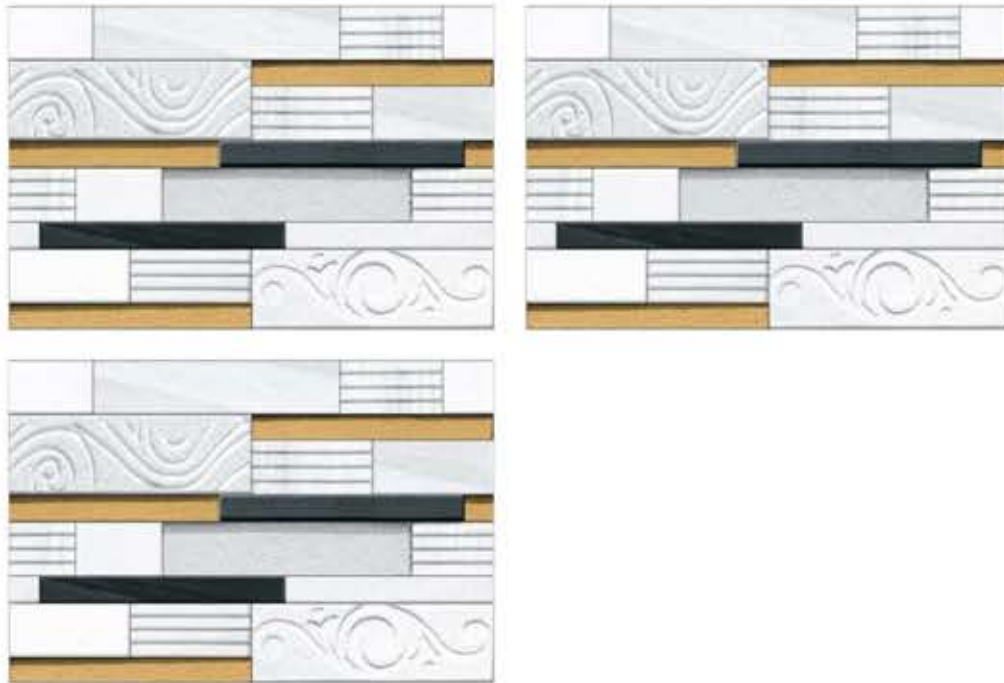

Product Information

Dimensions

300x450mm
12"x18"

Thickness

9.3mm

Technical Characteristics

IMPERIAL BIANCO

High Depth Elevation