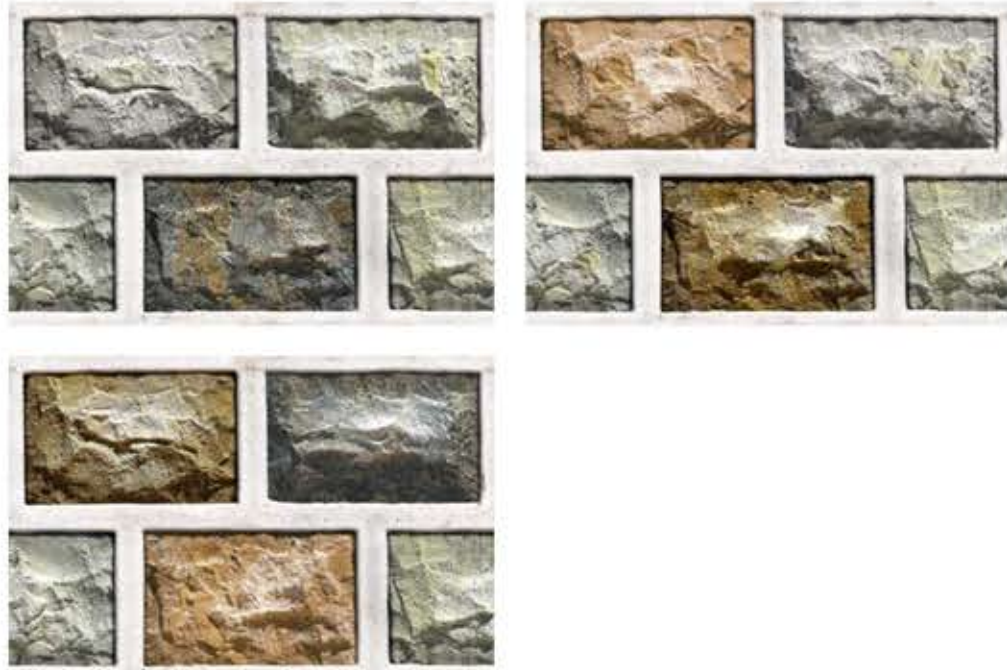

Product Information

Dimensions

300x450mm
12"x18"

Thickness

9.3mm

Technical Characteristics

NATALYA VERDE

High Depth Elevation