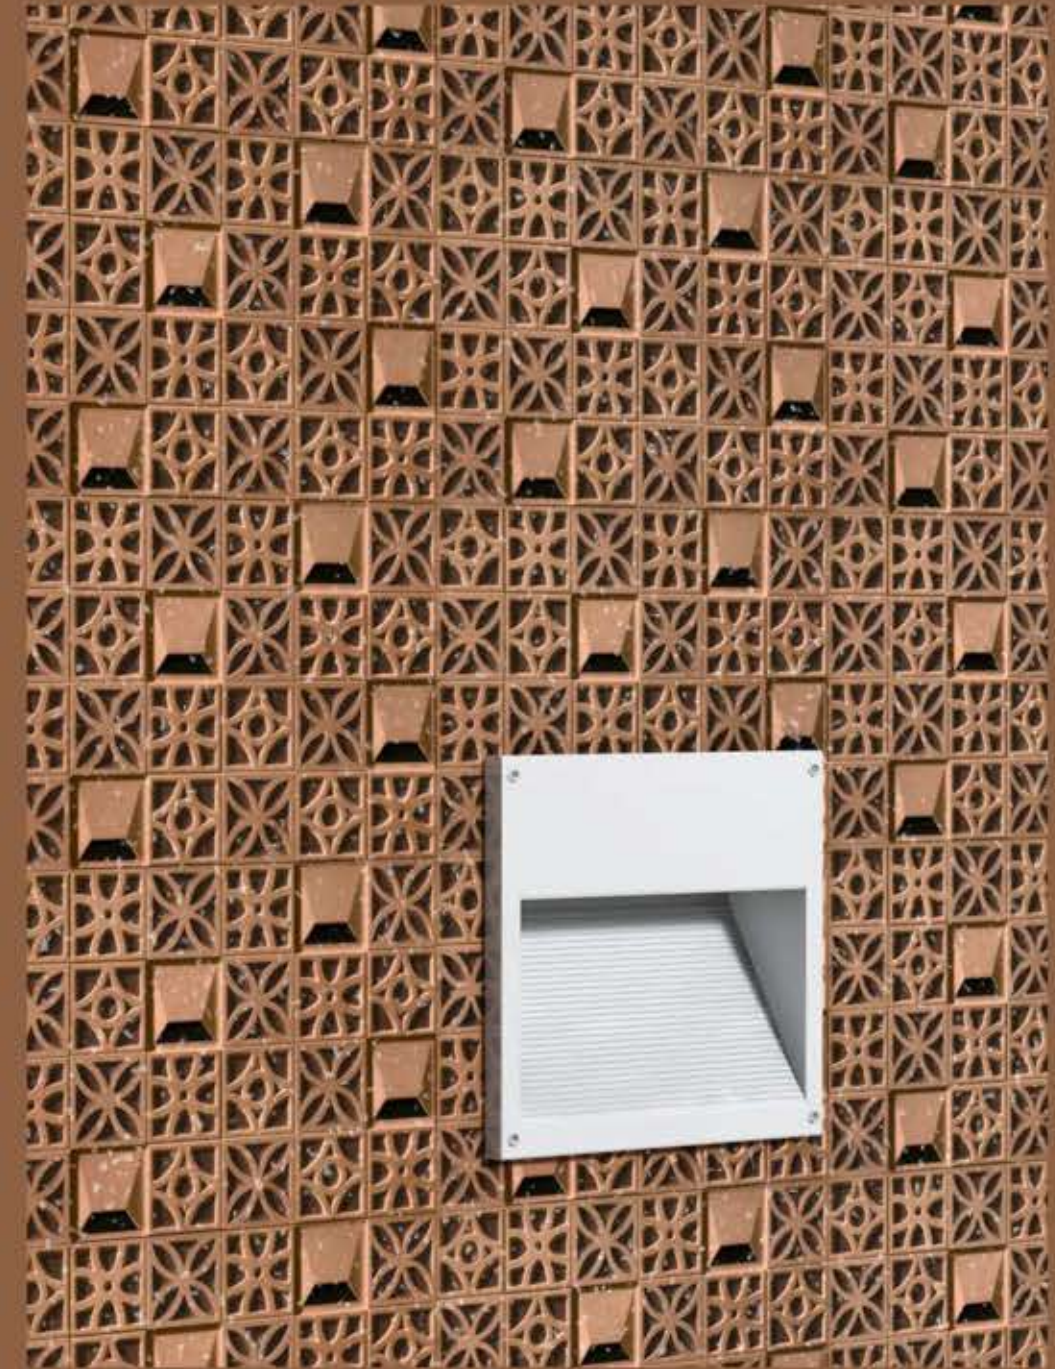

Packaging Details

	Size	Pieces	Area Covg.	Approx Kg	Box/Pallet	Boxes/Container
	300x450mm 12"x18"	05	0.675sqm	10.2kg	132Box	2640Box

Zoom View