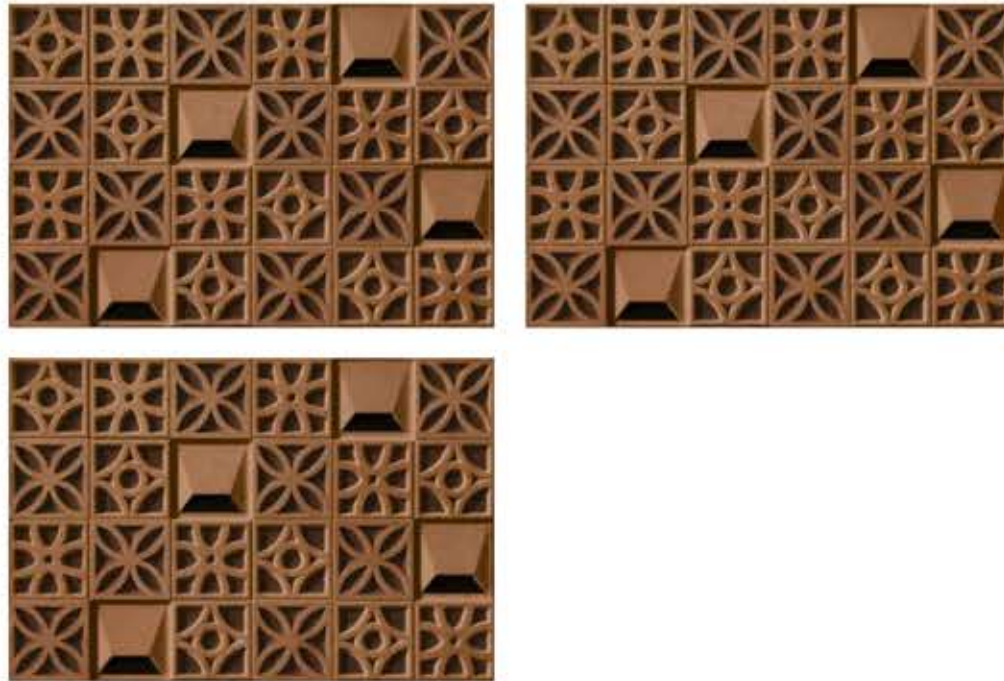

Product Information

Dimensions

300x450mm
12"x18"

Thickness

9.3mm

Technical Characteristics

FURIA RED

High Depth Elevation