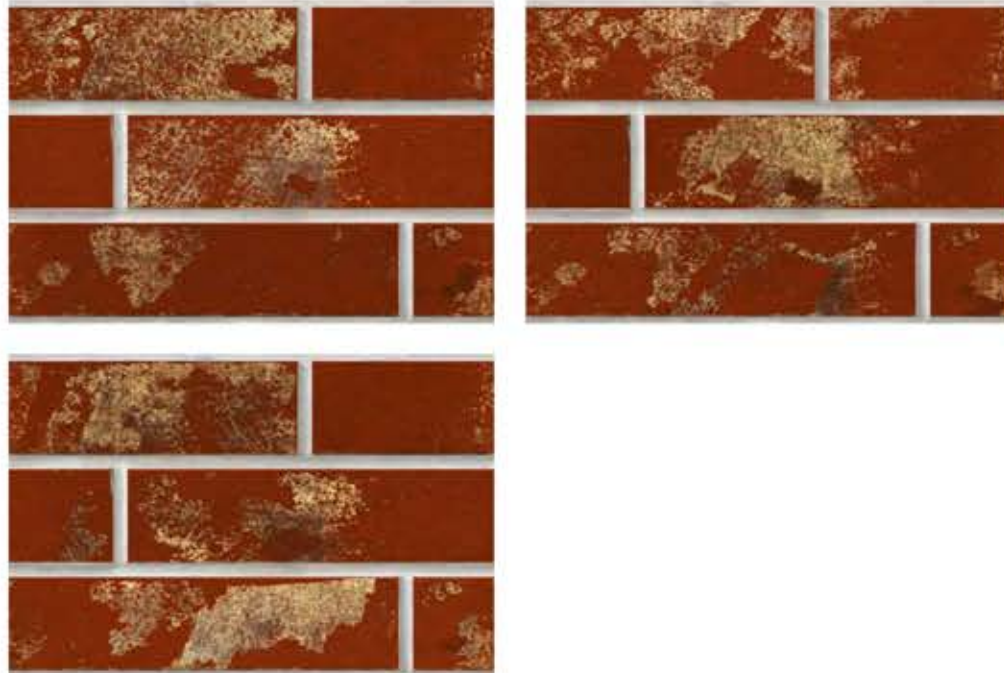

Product Information

Dimensions

300x450mm
12"x18"

Thickness

9.3mm

Technical Characteristics

EROS NARANJO

High Depth Elevation

Packaging Details

	Size	Pieces	Area Covg.	Approx Kg	Box/Pallet	Boxes/Container
	300x450mm 12"x18"	05	0.675sqm	10.2kg	132Box	2640Box