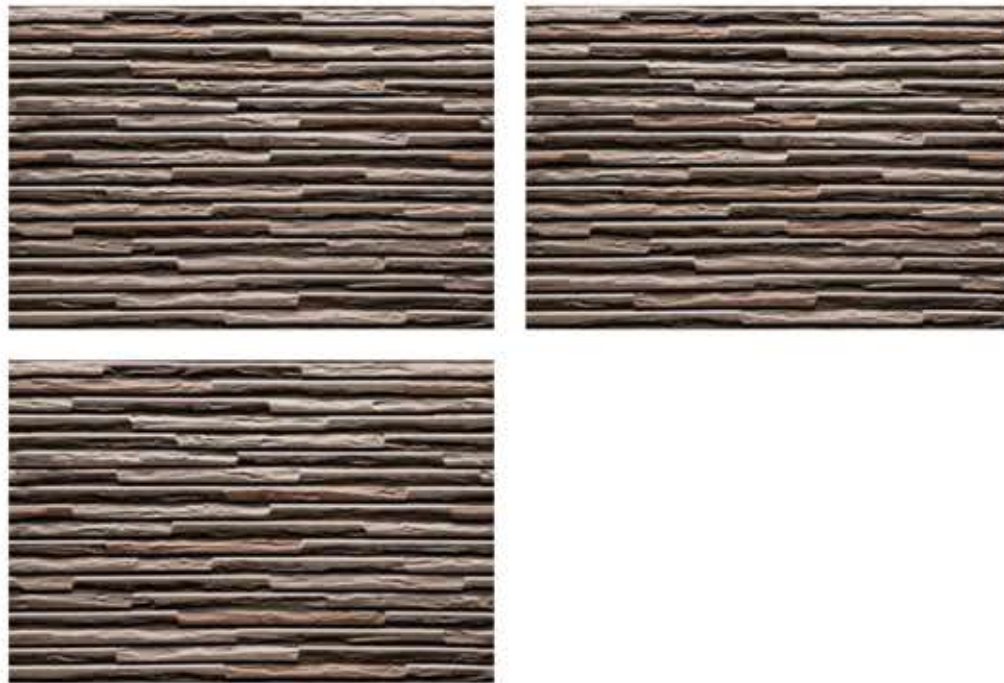

Product Information

Dimensions

300x450mm
12"x18"

Thickness

9.3mm

Technical Characteristics

NEXON BROWN

High Depth Elevation

Packaging Details

	Size	Pieces	Area Covg.	Approx Kg	Box/Pallet	Boxes/Container
	300x450mm 12"x18"	05	0.675sqm	10.2kg	132Box	2640Box