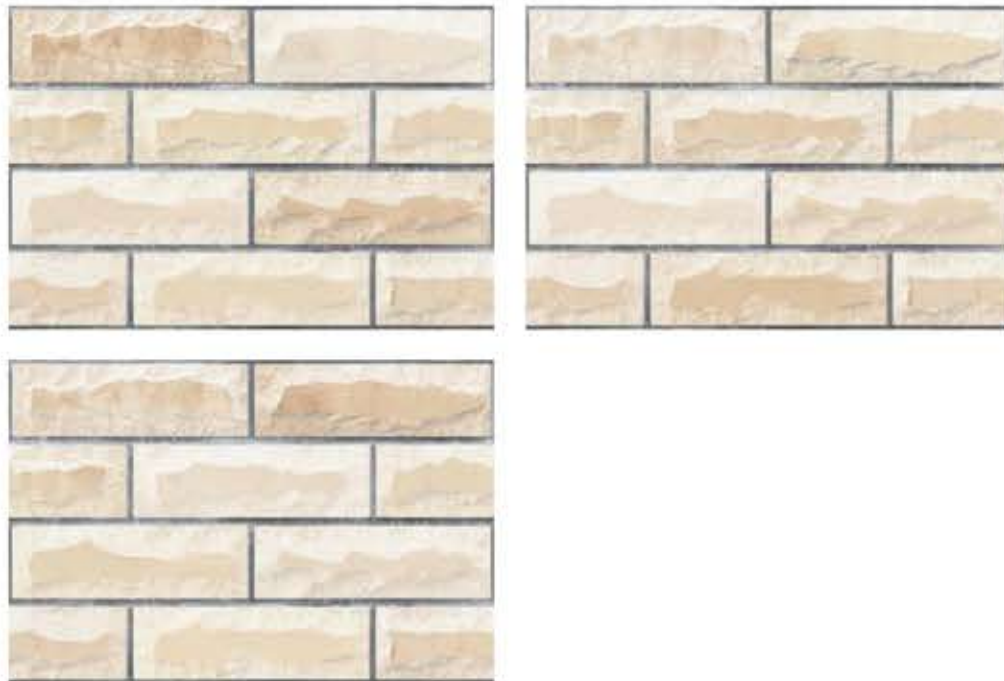

Product Information

Dimensions

300x450mm
12"x18"

Thickness

9.3mm

Technical Characteristics

BRICK IVORY

High Depth Elevation