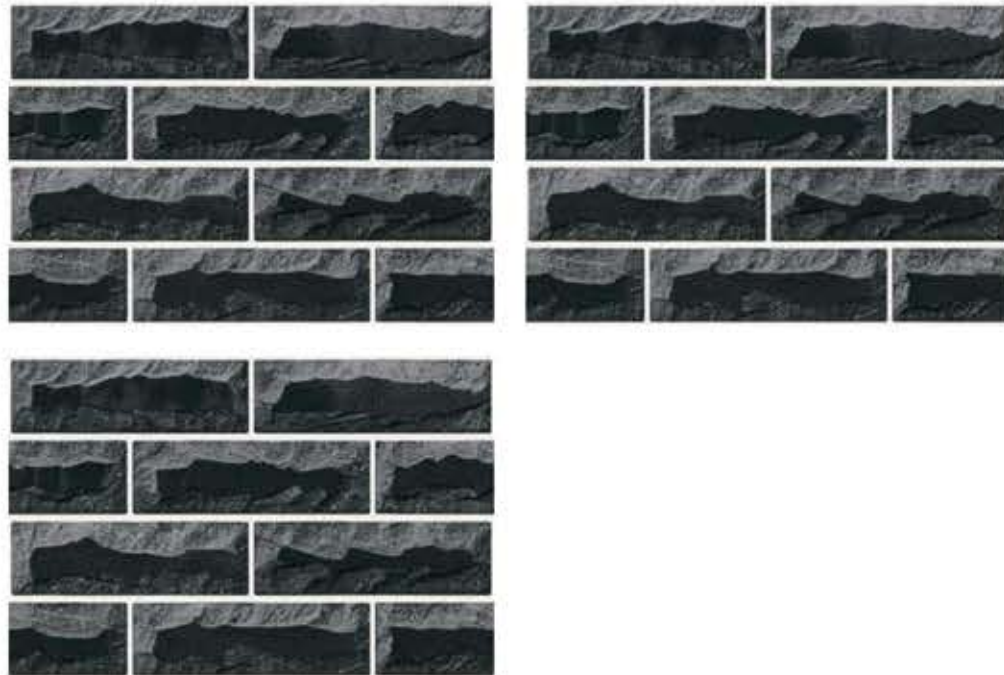

Product Information

Dimensions

300x450mm
12"x18"

Thickness

9.3mm

Technical Characteristics

BRICK NEGRO

High Depth Elevation