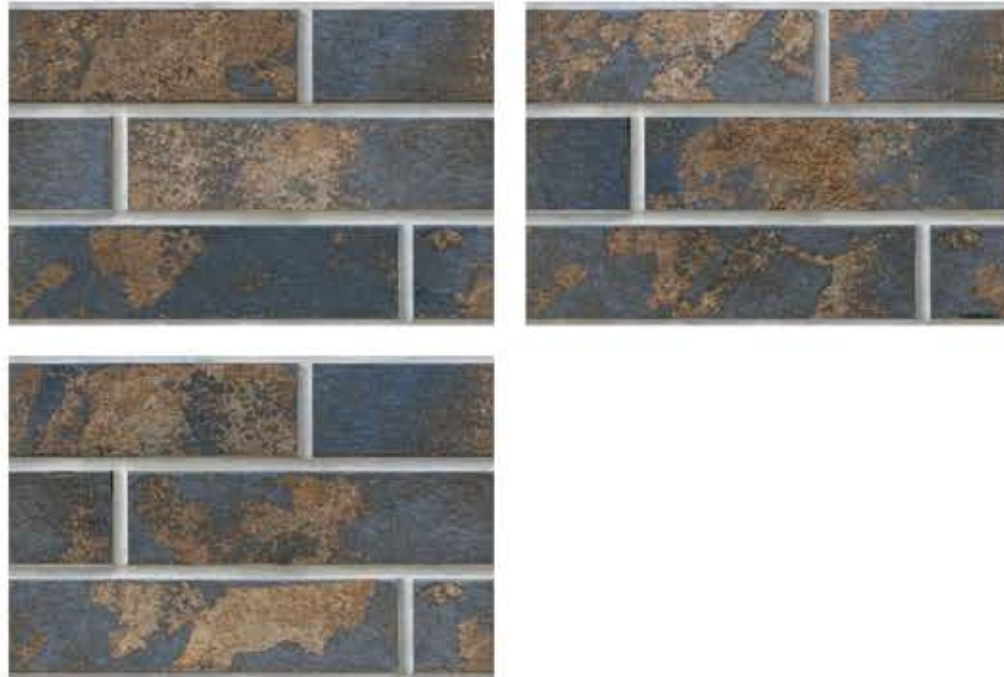

Product Information

Dimensions

300x450mm
12"x18"

Thickness

9.3mm

Technical Characteristics

EROS AZUL

High Depth Elevation