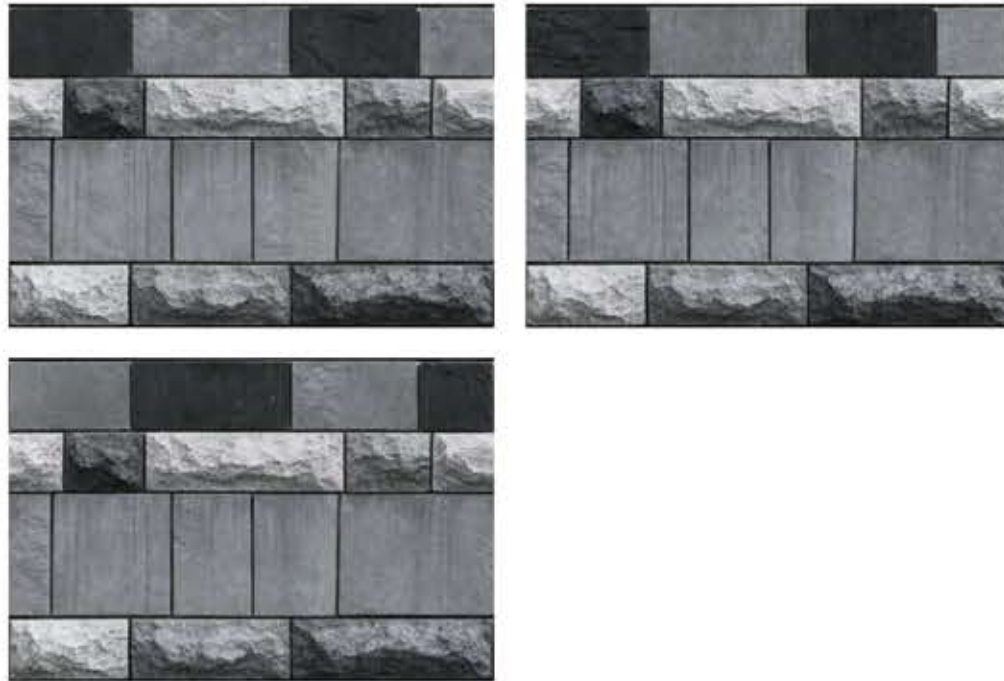

Product Information

Dimensions

300x450mm
12"x18"

Thickness

9.3mm

Technical Characteristics

SOFIA GREY

High Depth Elevation

Packaging Details

	Size	Pieces	Area Covg.	Approx Kg	Box/Pallet	Boxes/Container
	300x450mm 12"x18"	05	0.675sqm	10.2kg	132Box	2640Box