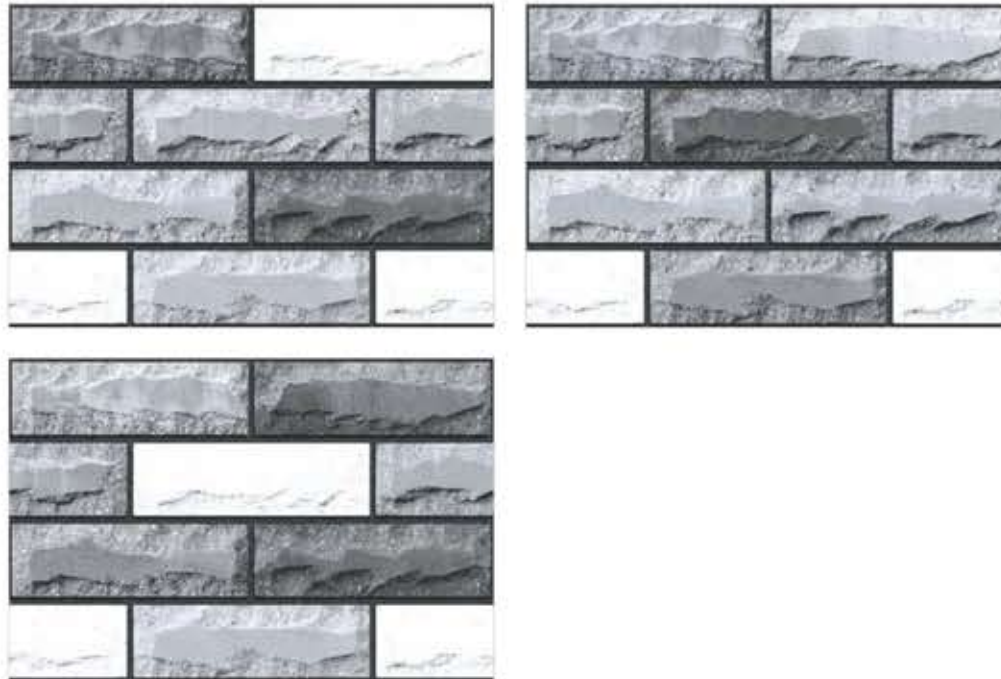

Product Information

Dimensions

300x450mm
12"x18"

Thickness

9.3mm

Technical Characteristics

BRICK GREY

High Depth Elevation