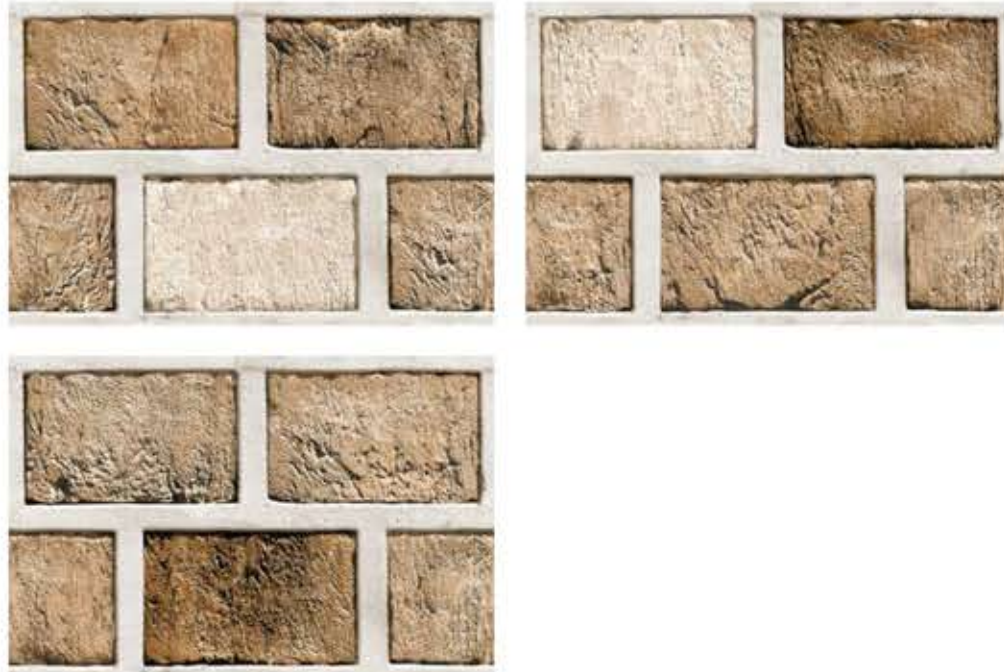

Product Information

Dimensions

300x450mm
12"x18"

Thickness

9.3mm

Technical Characteristics

NATALYA BROWN

High Depth Elevation