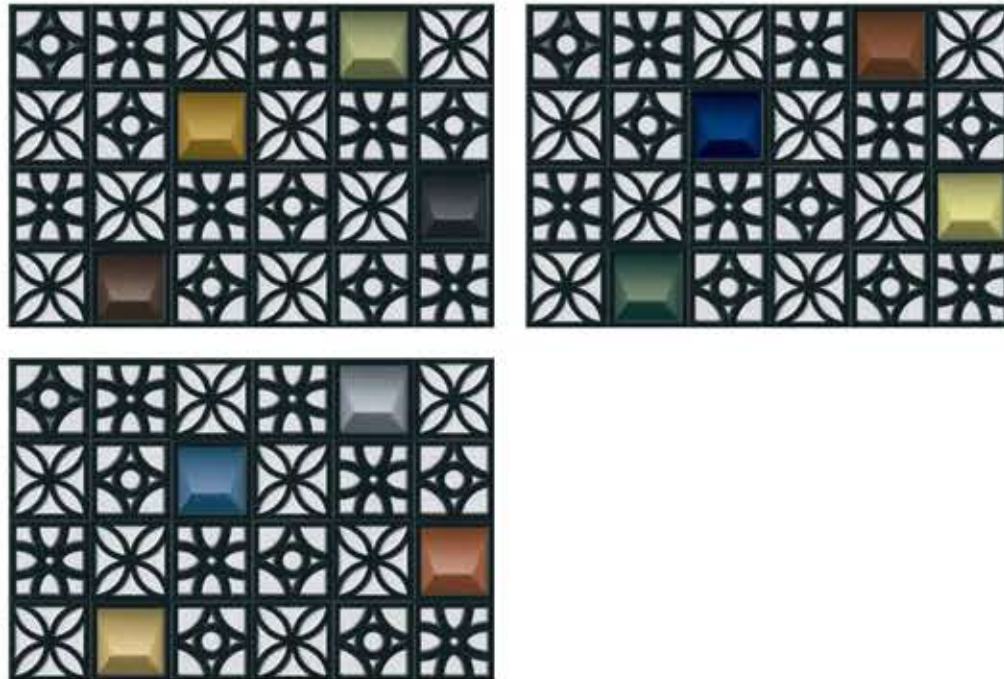

Product Information

Dimensions

300x450mm
12"x18"

Thickness

9.3mm

Technical Characteristics

FURIA MULTI

High Depth Elevation