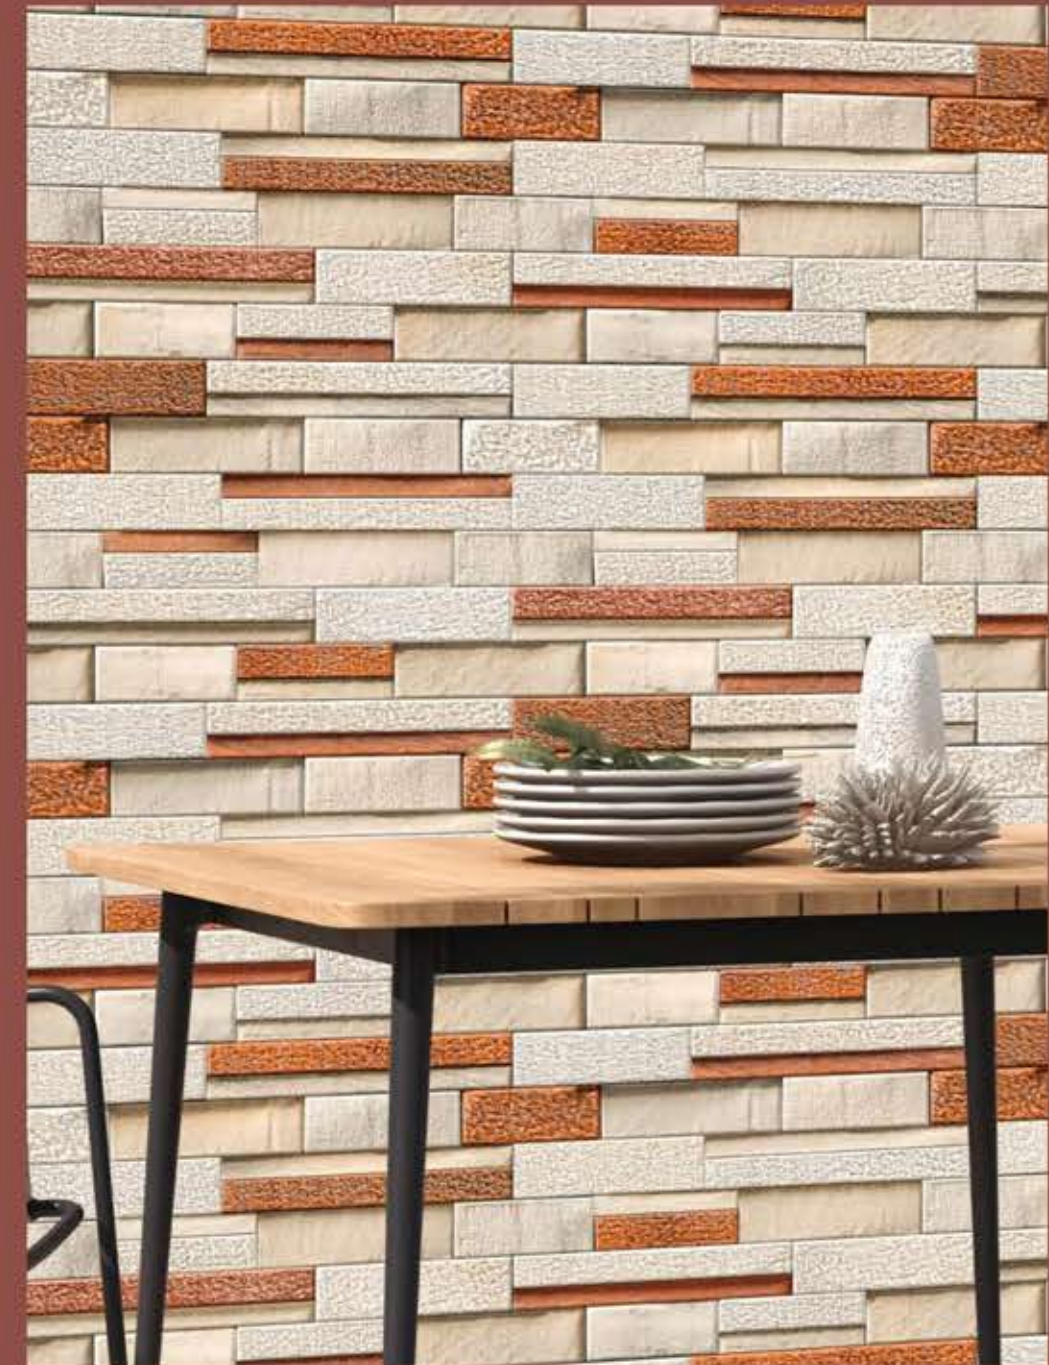

Packaging Details

	Size	Pieces	Area Covg.	Approx Kg	Box/Pallet	Boxes/Container
	300x450mm 12"x18"	05	0.675sqm	10.2kg	132Box	2640Box

Zoom View