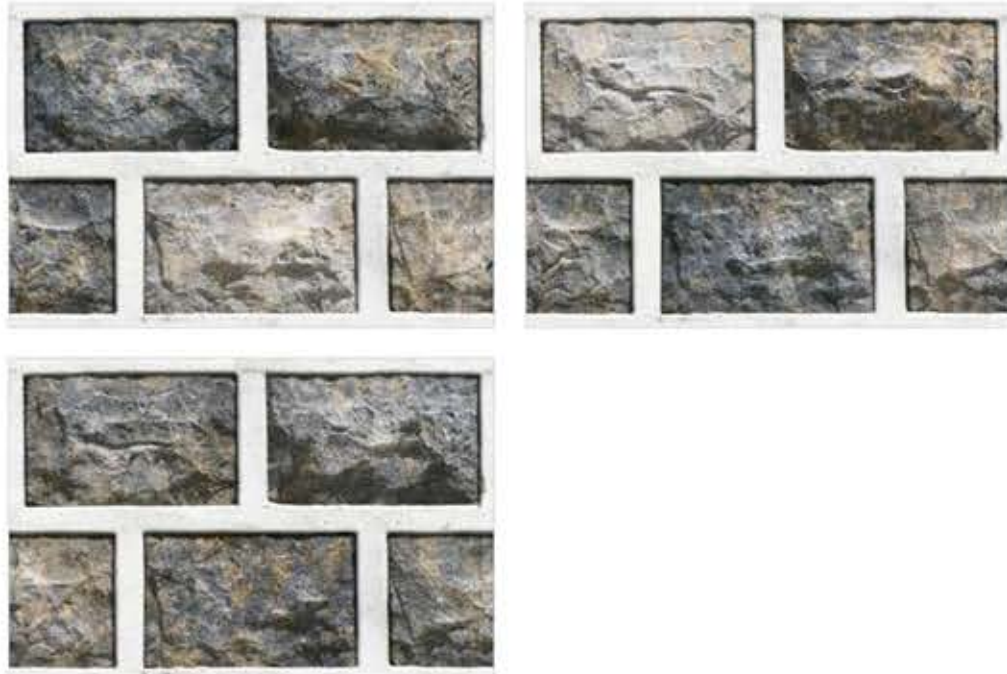

300x450mm
12"x18"

Thickness

9.3mm

Technical Characteristics

NATALYA AZUL

High Depth Elevation

Packaging Details

	Size	Pieces	Area Covg.	Approx Kg	Box/Pallet	Boxes/Container
	300x450mm 12"x18"	05	0.675sqm	10.2kg	132Box	2640Box