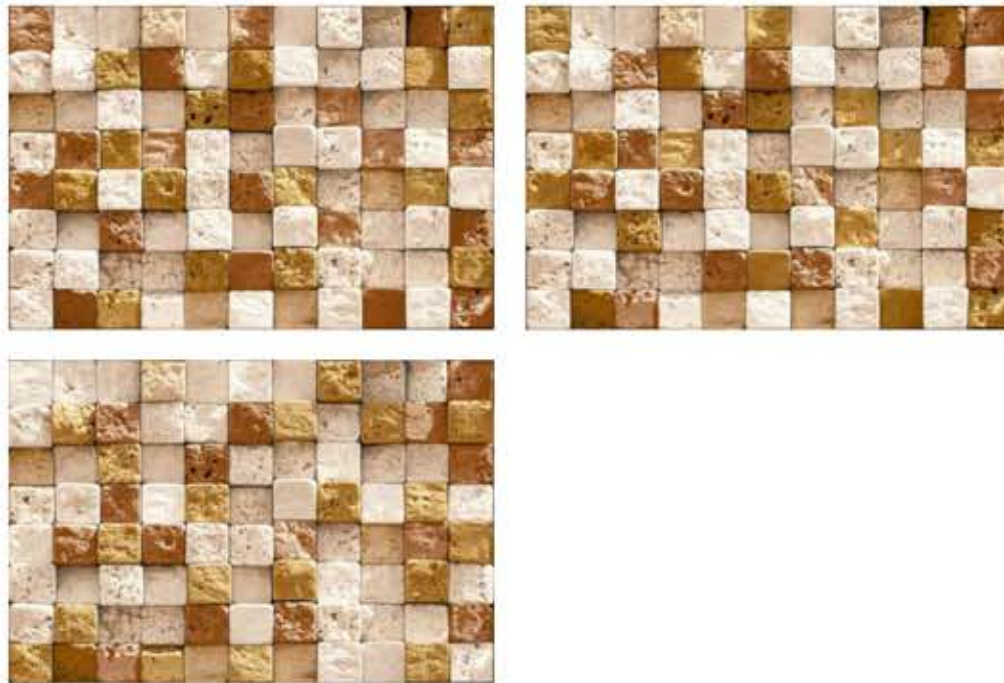

Product Information

Dimensions

300x450mm
12"x18"

Thickness

9.3mm

Technical Characteristics

LUNIA BRONZE

High Depth Elevation