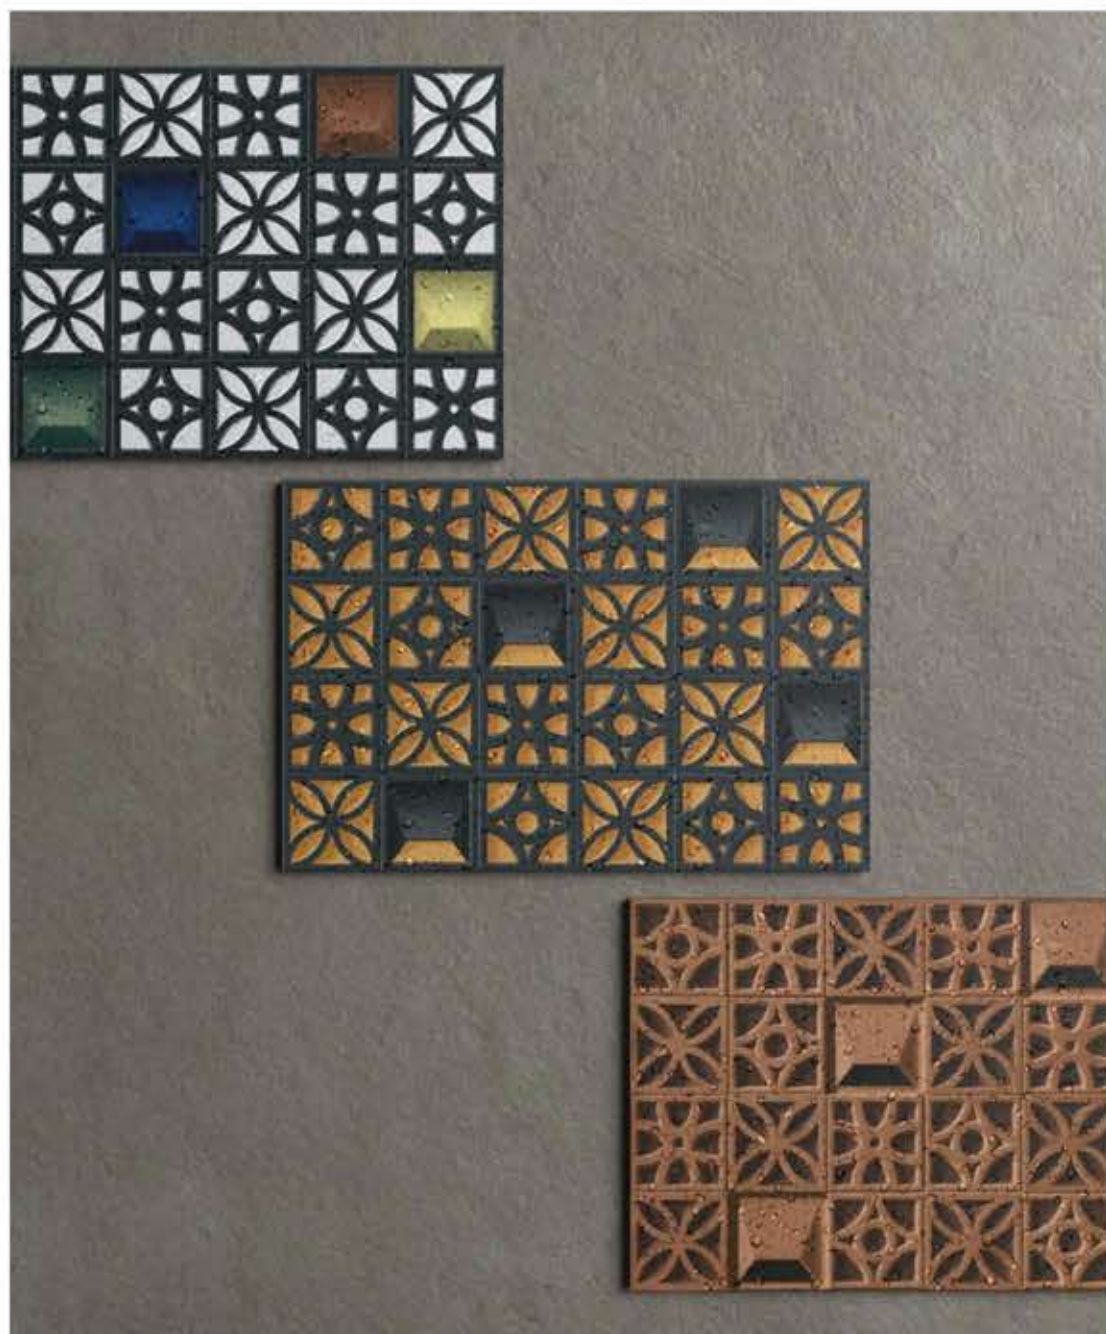

MIKRON COLLECTION

300x450MM | 12"x18"