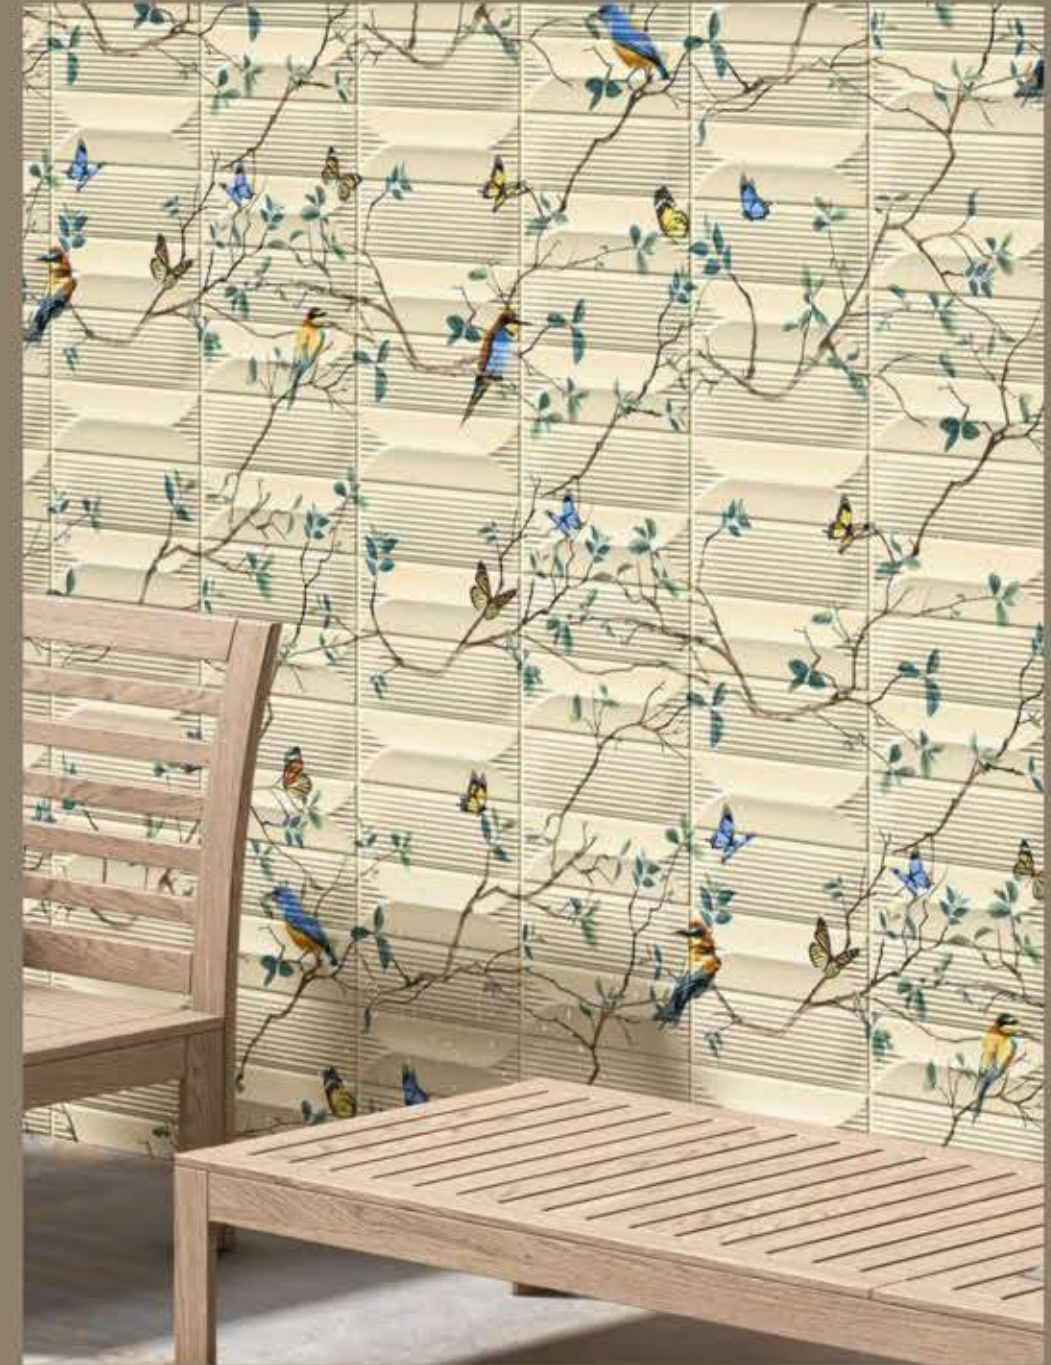

Packaging Details

	Size	Pieces	Area Covg.	Approx Kg	Box/Pallet	Boxes/Container
	300x450mm 12"x18"	05	0.675sqm	10.2kg	132Box	2640Box

Zoom View