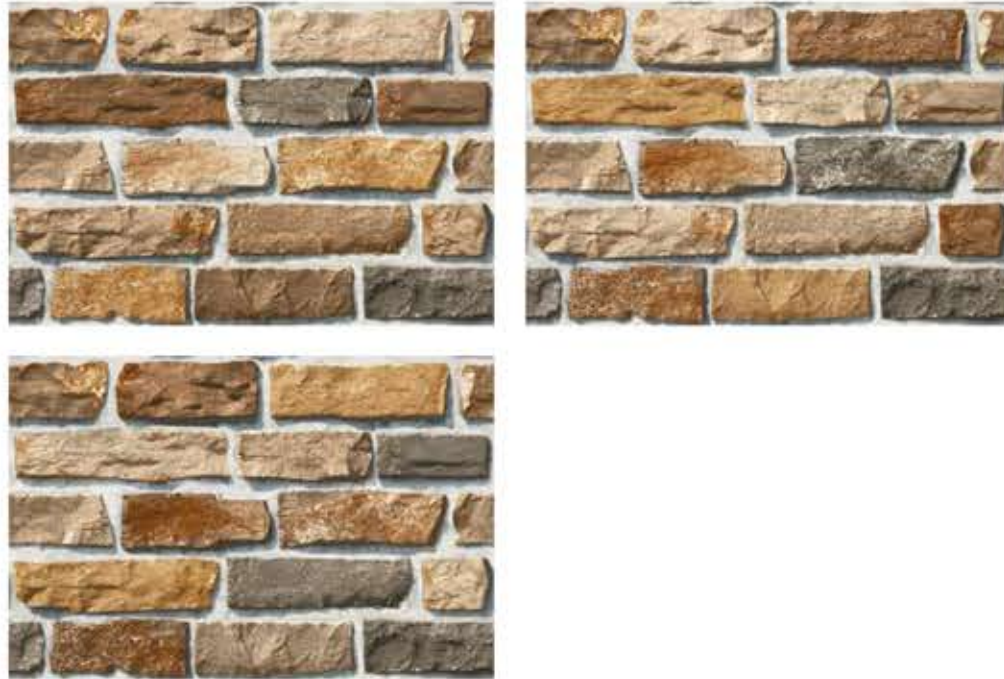

Thickness

9.3mm

Technical Characteristics

BASIL BROWN

High Depth Elevation

Zoom View

Packaging Details

	Size	Pieces	Area Covg.	Approx Kg	Box/Pallet	Boxes/Container
	300x450mm 12"x18"	05	0.675sqm	10.2kg	132Box	2640Box