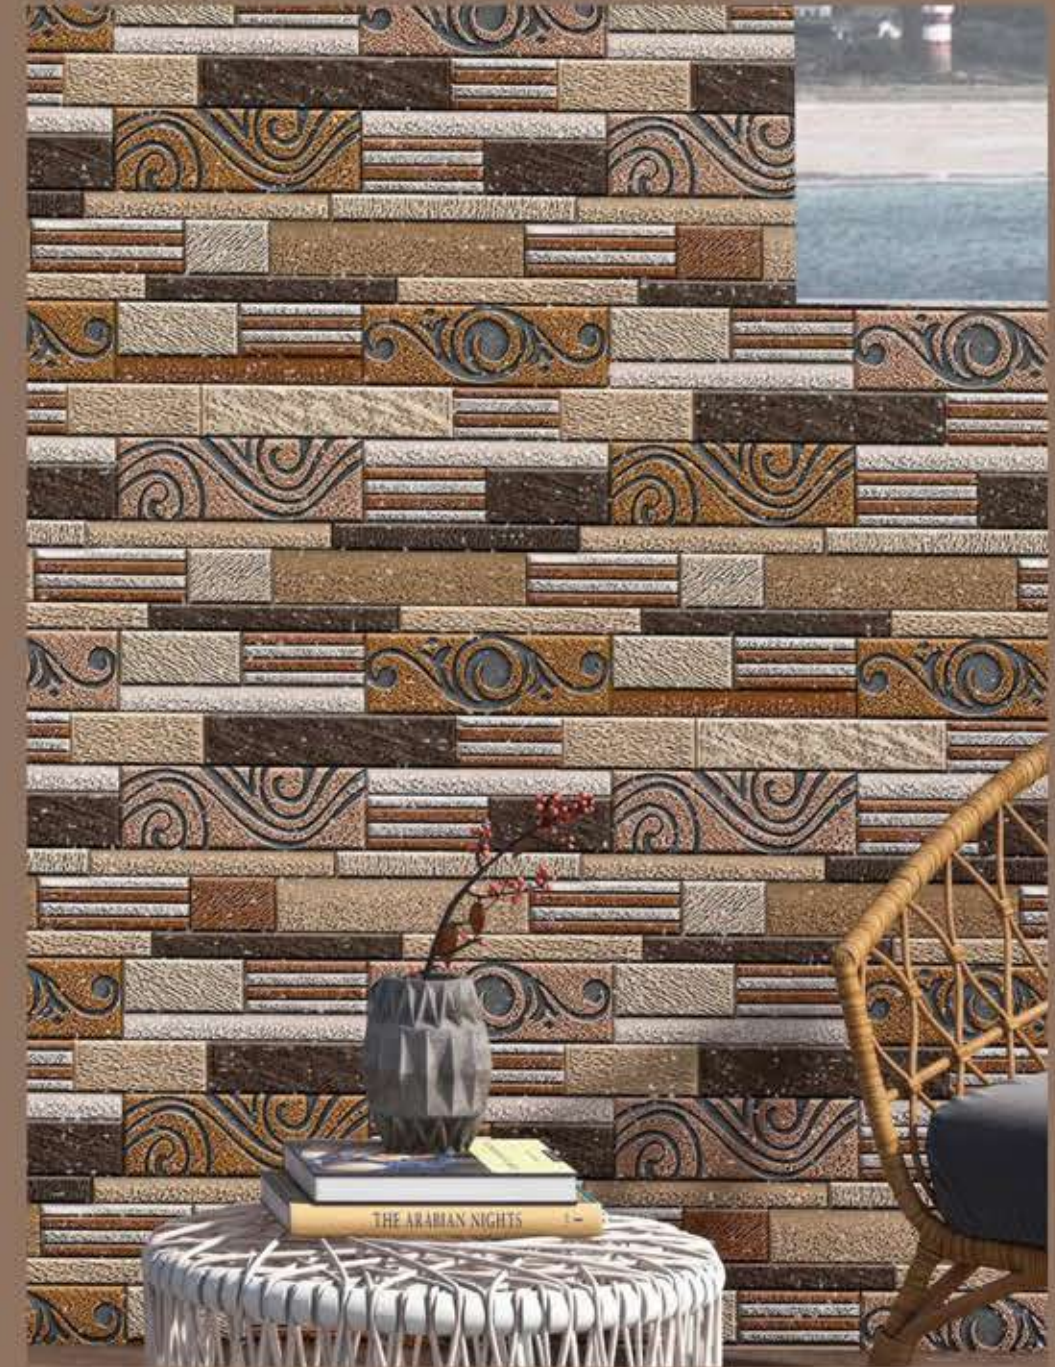

Packaging Details

	Size	Pieces	Area Covg.	Approx Kg	Box/Pallet	Boxes/Container
	300x450mm 12"x18"	05	0.675sqm	10.2kg	132Box	2640Box

Zoom View