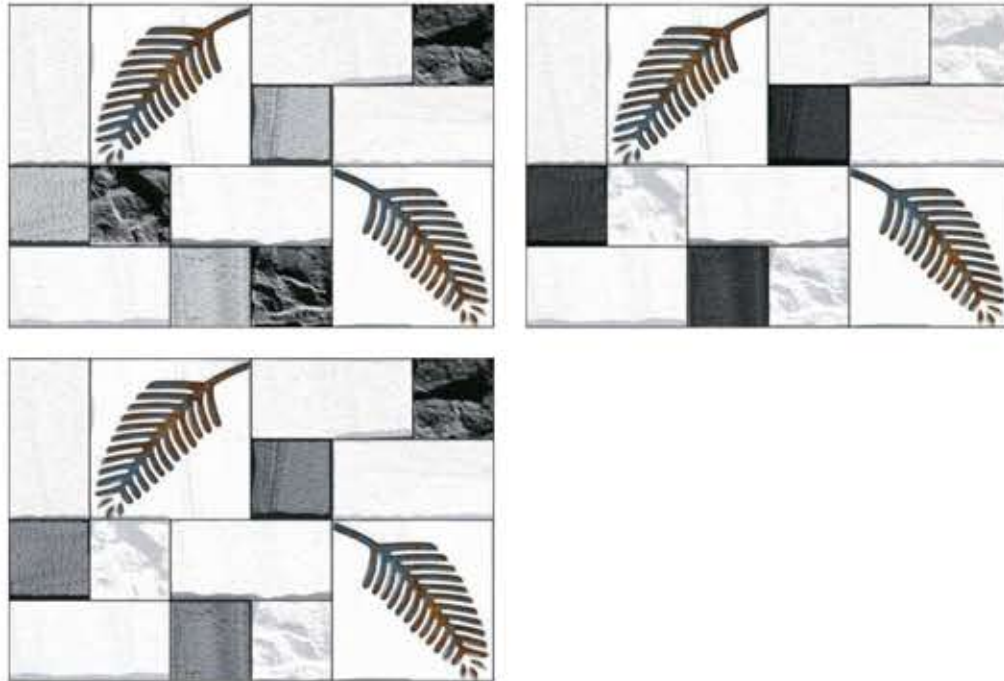

Product Information

Dimensions

300x450mm
12"x18"

Thickness

9.3mm

Technical Characteristics

TITUS BIANCO

High Depth Elevation